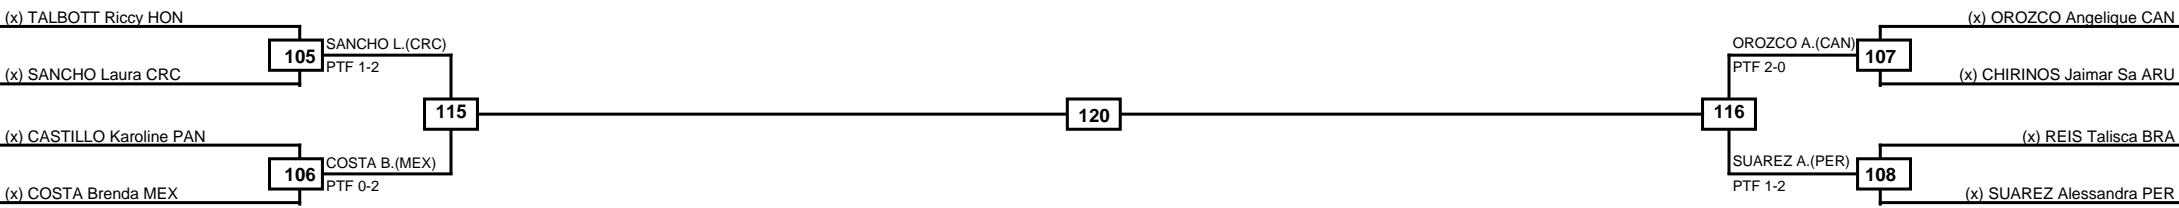

Classification

LEGEND	RSC: Win by Referee stops contest	PTG: Win by Point gap	SUP: Win by Superiority	DSQ: Win by Disqualification	DQB: Win by Disqualification for Unsportsmanlike behavior	DWR: Win by double Withdrawal	R: Round
	(x)Seed	PFT: Win by Final score	GDP: Win by Golden points	WDR: Win by Withdrawal	PUN: Win by Punitive declaration	DDB: Double disqualification for Unsportsmanlike behavior	DDQ: Double Disqualification

Quarterfinals	Semifinals	Final	Semifinals	Quarterfinals
---------------	------------	-------	------------	---------------

Classification

LEGEND	RSC: Win by Referee stops contest	PTG: Win by Point gap	SUP: Win by Superiority	DSQ: Win by Disqualification	DQB: Win by Disqualification for Unsportsmanlike behavior	DWR: Win by double Withdrawal	R: Round
(x)Seed	PFT: Win by Final score	GDP: Win by Golden points	WDR: Win by Withdrawal	PUN: Win by Punitive declaration	DDB: Double disqualification for Unsportsmanlike behavior	DDQ: Double Disqualification	