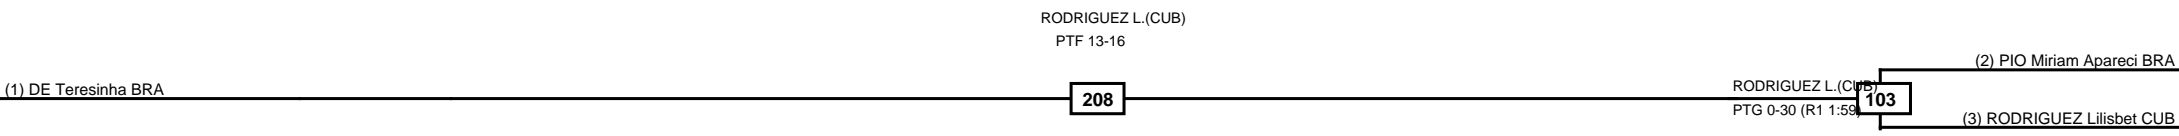

<b>Semifinals</b>	<b>Final</b>	<b>Semifinals</b>
-------------------	--------------	-------------------

Classification
1 RODRIGUEZ Lilisbet CUB
2 DE Teresinha BRA
3 PIO Miriam Aparecida BRA

<b>LEGEND</b>	RSC: Win by Referee stops contest	PTG: Win by Point gap	SUP: Win by Superiority	DSQ: Win by Disqualification	DQB: Win by Disqualification for Unsportsmanlike behavior	DWR: Win by double Withdrawal	R: Round
(x)Seed	PFT: Win by Final score	GDP: Win by Golden points	WDR: Win by Withdrawal	PUN: Win by Punitive declaration	DDB: Double disqualification for Unsportsmanlike behavior	DDQ: Double Disqualification	