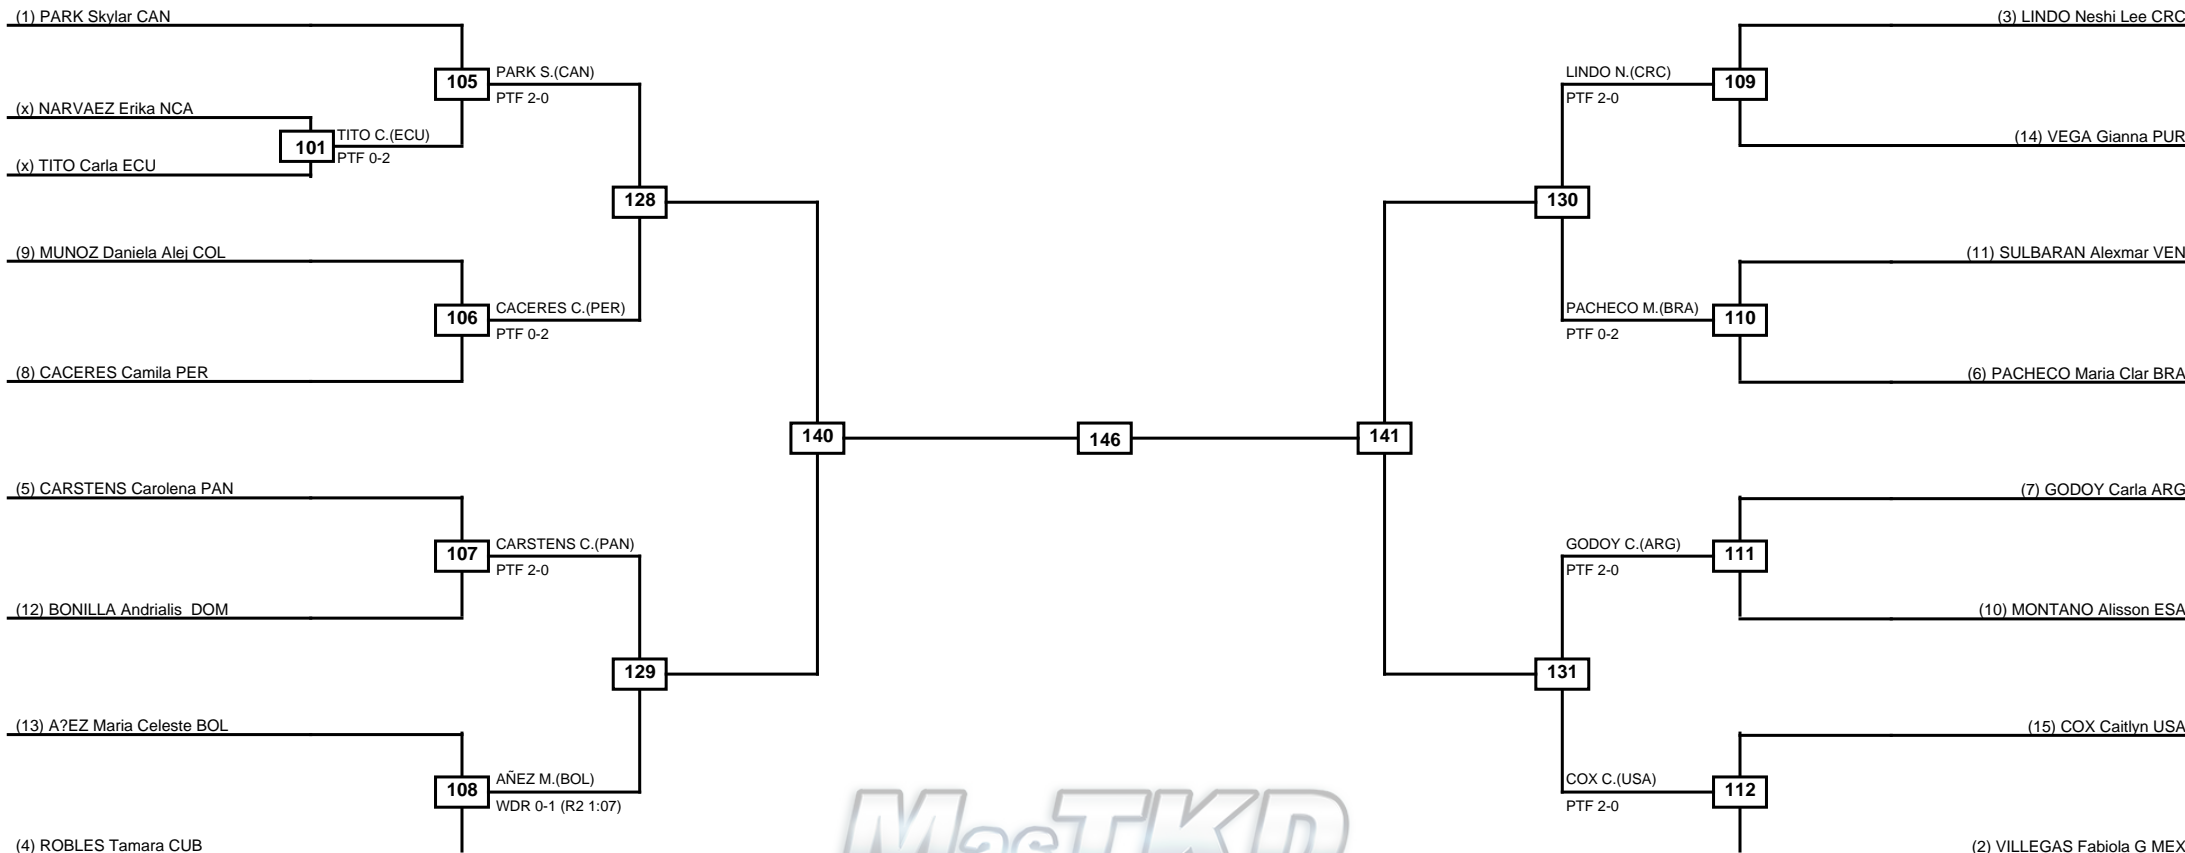

Round of 32 Round of 16 Quarterfinals Semifinals Final Semifinals Quarterfinals Round of 16 Round of 32

LEGEND RSC: Win by Referee stops contest PTG: Win by Point gap SUP: Win by Superiority DSQ: Win by Disqualification DQB: Win by Disqualification for Unsportsmanlike behavior DWR: Win by double Withdrawal R: Round
(x)Seed PFT: Win by Final score GDP: Win by Golden points WDR: Win by Withdrawal PUN: Win by Punitive declaration DDB: Double disqualification for Unsportsmanlike behavior DDQ: Double Disqualification

Round of 16	Quarterfinals	Semifinals	Final	Semifinals	Quarterfinals	Round of 16
-------------	---------------	------------	-------	------------	---------------	-------------

Classification

LEGEND RSC: Win by Referee stops contest PTG: Win by Point gap SUP: Win by Superiority DSQ: Win by Disqualification DQB: Win by Disqualification for Unsportsmanlike behavior DWR: Win by double Withdrawal R: Round
 (x)Seed PFT: Win by Final score GDP: Win by Golden points WDR: Win by Withdrawal PUN: Win by Punitive declaration DDB: Double disqualification for Unsportsmanlike behavior DDQ: Double Disqualification

Round of 32 Round of 16 Quarterfinals Semifinals Final Semifinals Quarterfinals Round of 16 Round of 32

Classification

LEGEND RSC: Win by Referee stops contest PTF: Win by Point gap SUP: Win by Superiority DSQ: Win by Disqualification DQB: Win by Disqualification for Unsportsmanlike behavior DWR: Win by double Withdrawal R: Round
(x)Seed PFT: Win by Final score GDP: Win by Golden points WDR: Win by Withdrawal PUN: Win by Punitive declaration DDB: Double disqualification for Unsportsmanlike behavior DDQ: Double Disqualification