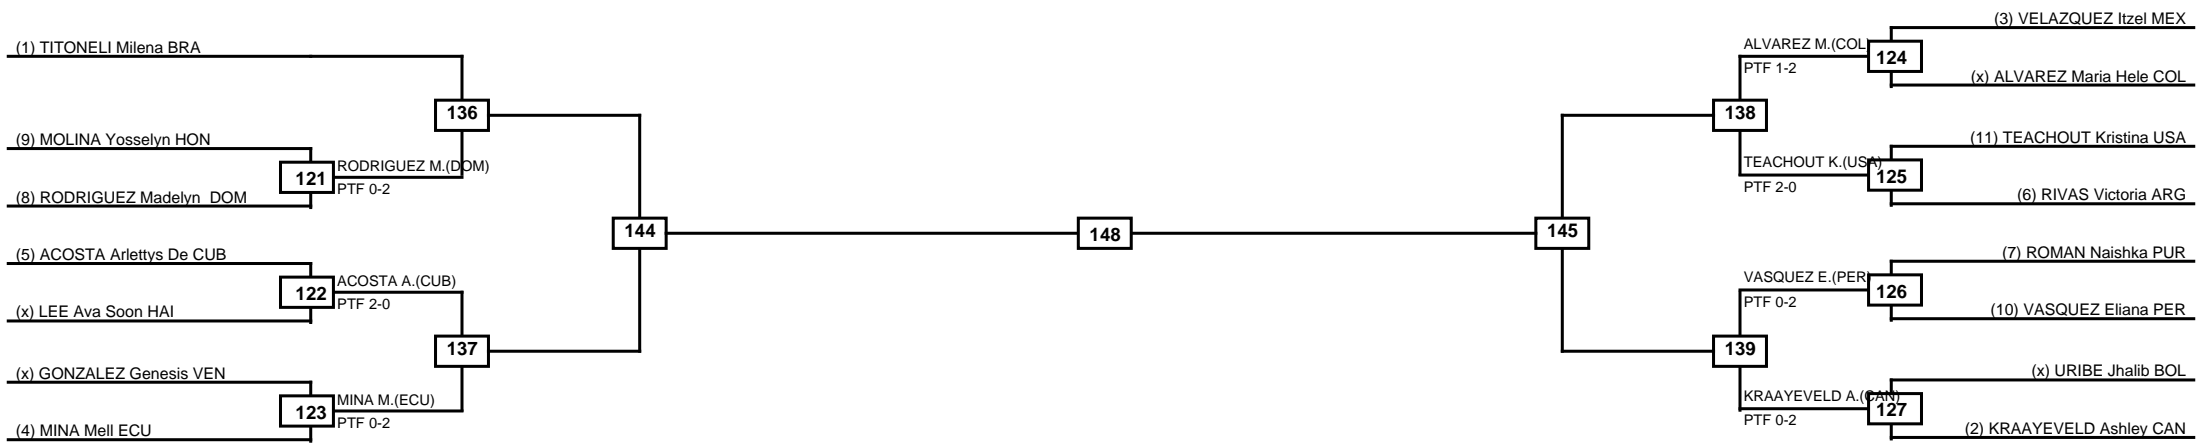

Round of 32 Round of 16 Quarterfinals Semifinals Final Semifinals Quarterfinals Round of 16 Round of 32

LEGEND RSC: Win by Referee stops contest PTF: Win by Point gap SUP: Win by Superiority DSQ: Win by Disqualification DQB: Win by Disqualification for Unsportsmanlike behavior DWR: Win by double Withdrawal R: Round
(x)Seed PFT: Win by Final score GDP: Win by Golden points WDR: Win by Withdrawal PUN: Win by Punitive declaration DDB: Double disqualification for Unsportsmanlike behavior DDQ: Double Disqualification

Round of 32 Round of 16 Quarterfinals Semifinals Final Semifinals Quarterfinals Round of 16 Round of 32

LEGEND RSC: Win by Referee stops contest PTG: Win by Point gap SUP: Win by Superiority DSQ: Win by Disqualification DQB: Win by Disqualification for Unsportsmanlike behavior DWR: Win by double Withdrawal R: Round
(x)Seed PFT: Win by Final score GDP: Win by Golden points WDR: Win by Withdrawal PUN: Win by Punitive declaration DDB: Double disqualification for Unsportsmanlike behavior DDQ: Double Disqualification

Round of 16	Quarterfinals	Semifinals	Final	Semifinals	Quarterfinals	Round of 16
-------------	---------------	------------	-------	------------	---------------	-------------

Classification

LEGEND RSC: Win by Referee stops contest PTG: Win by Point gap SUP: Win by Superiority DSQ: Win by Disqualification DQB: Win by Disqualification for Unsportsmanlike behavior DWR: Win by double Withdrawal R: Round
 (x)Seed PFT: Win by Final score GDP: Win by Golden points WDR: Win by Withdrawal PUN: Win by Punitive declaration DDB: Double disqualification for Unsportsmanlike behavior DDQ: Double Disqualification