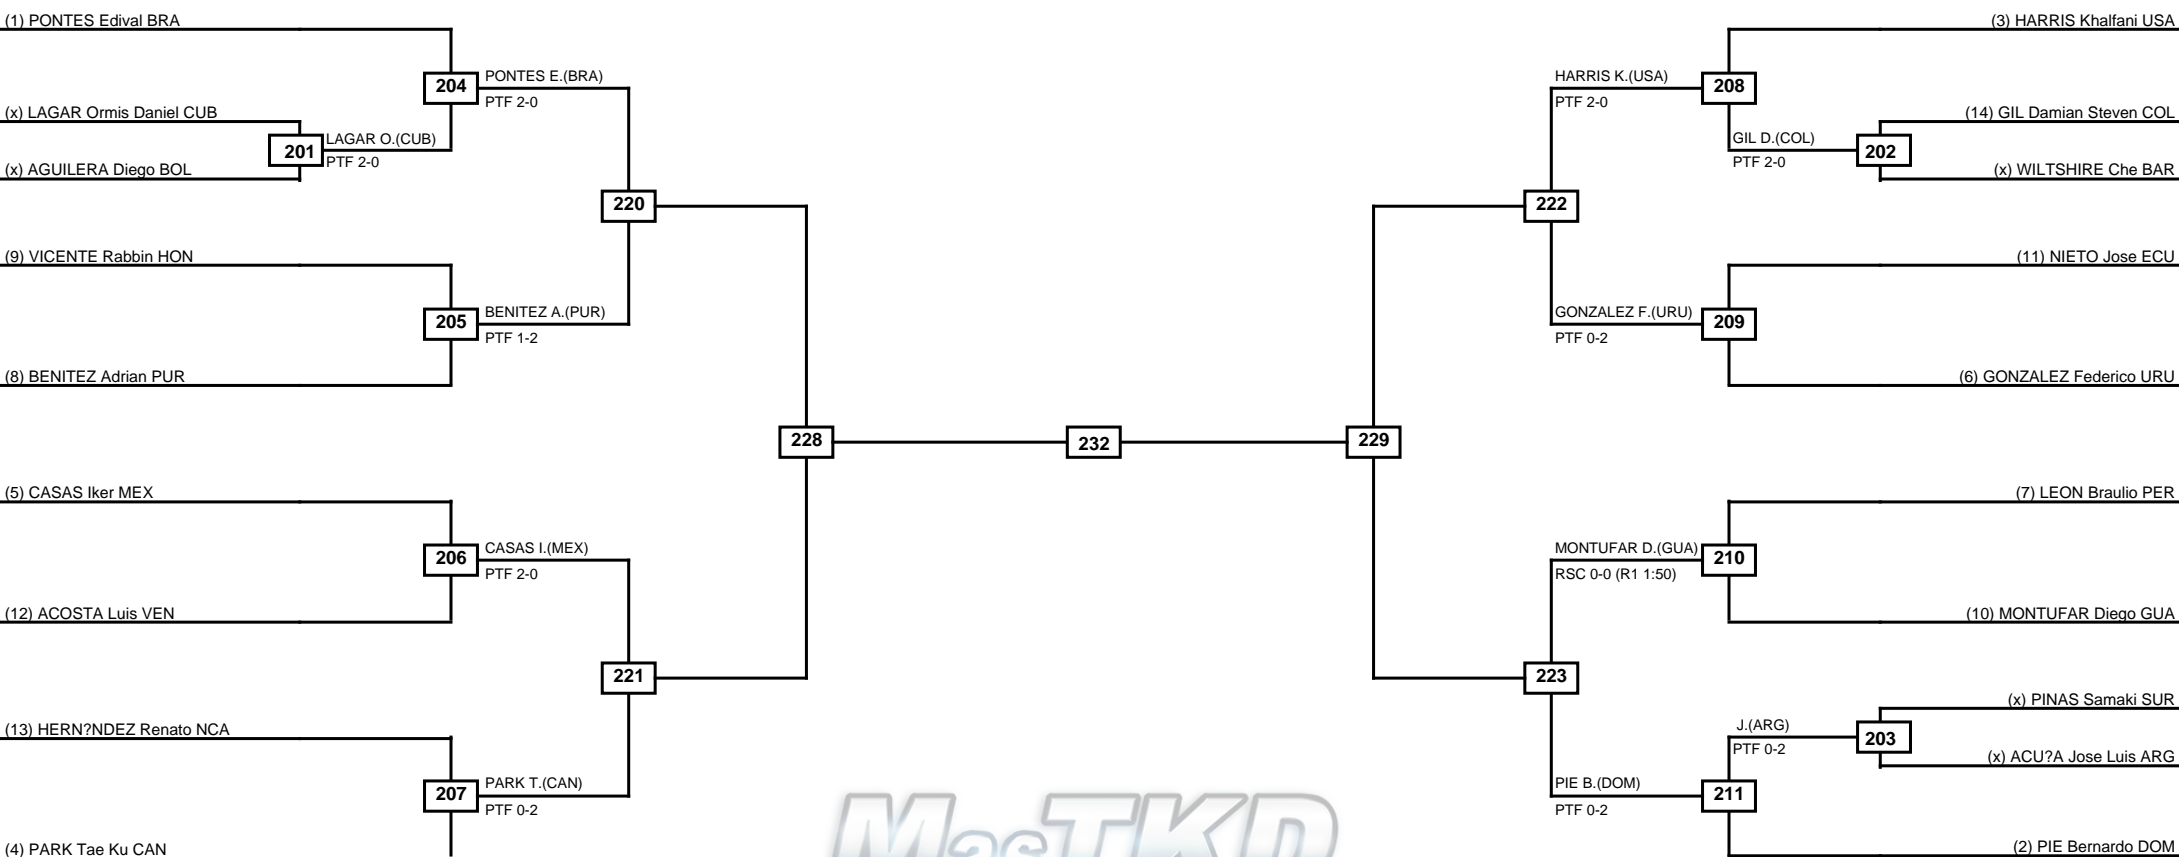

Round of 32 Round of 16 Quarterfinals Semifinals Final Semifinals Quarterfinals Round of 16 Round of 32

LEGEND RSC: Win by Referee stops contest PTF: Win by Point gap SUP: Win by Superiority DSQ: Win by Disqualification DQB: Win by Disqualification for Unsportsmanlike behavior DWR: Win by double Withdrawal R: Round
(x)Seed PFT: Win by Final score GDP: Win by Golden points WDR: Win by Withdrawal PUN: Win by Punitive declaration DDB: Double disqualification for Unsportsmanlike behavior DDQ: Double Disqualification

Round of 32 Round of 16 Quarterfinals Semifinals Final Semifinals Quarterfinals Round of 16 Round of 32

LEGEND RSC: Win by Referee stops contest PTG: Win by Point gap SUP: Win by Superiority DSQ: Win by Disqualification DQB: Win by Disqualification for Unsportsmanlike behavior DWR: Win by double Withdrawal R: Round
(x)Seed PFT: Win by Final score GDP: Win by Golden points WDR: Win by Withdrawal PUN: Win by Punitive declaration DDB: Double disqualification for Unsportsmanlike behavior DDQ: Double Disqualification

Round of 32 Round of 16 Quarterfinals Semifinals Final Semifinals Quarterfinals Round of 16 Round of 32

Classification

LEGEND RSC: Win by Referee stops contest PTF: Win by Point gap SUP: Win by Superiority DSQ: Win by Disqualification DQB: Win by Disqualification for Unsportsmanlike behavior DWR: Win by double Withdrawal R: Round
 (x)Seed PFT: Win by Final score GDP: Win by Golden points WDR: Win by Withdrawal PUN: Win by Punitive declaration DDB: Double disqualification for Unsportsmanlike behavior DDQ: Double Disqualification