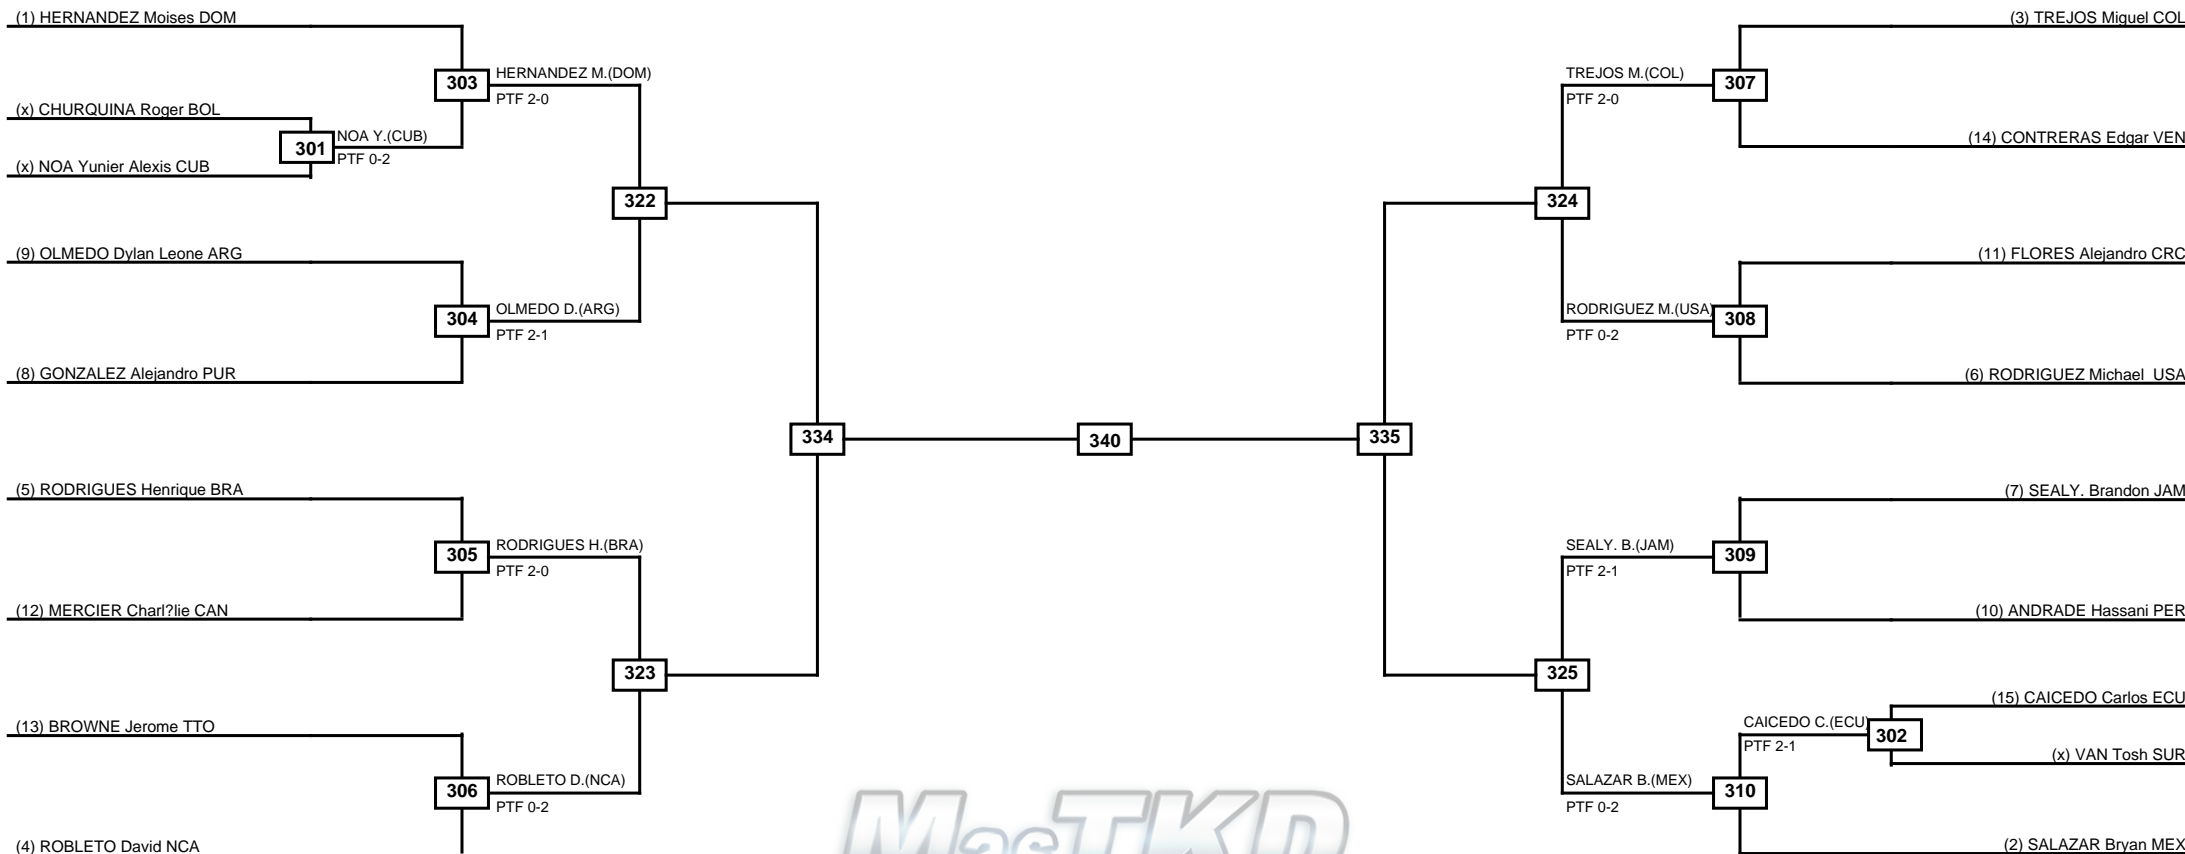

Round of 32 Round of 16 Quarterfinals Semifinals Final Semifinals Quarterfinals Round of 16 Round of 32

LEGEND RSC: Win by Referee stops contest PTF: Win by Point gap SUP: Win by Superiority DSQ: Win by Disqualification DQB: Win by Disqualification for Unsportsmanlike behavior DWR: Win by double Withdrawal R: Round
(x)Seed PFT: Win by Final score GDP: Win by Golden points WDR: Win by Withdrawal PUN: Win by Punitive declaration DDB: Double disqualification for Unsportsmanlike behavior DDQ: Double Disqualification

Round of 32 Round of 16 Quarterfinals Semifinals Final Semifinals Quarterfinals Round of 16 Round of 32

LEGEND RSC: Win by Referee stops contest PTG: Win by Point gap SUP: Win by Superiority DSQ: Win by Disqualification DQB: Win by Disqualification for Unsportsmanlike behavior DWR: Win by double Withdrawal R: Round
(x)Seed PFT: Win by Final score GDP: Win by Golden points WDR: Win by Withdrawal PUN: Win by Punitive declaration DDB: Double disqualification for Unsportsmanlike behavior DDQ: Double Disqualification

Round of 32 Round of 16 Quarterfinals Semifinals Final Semifinals Quarterfinals Round of 16 Round of 32

Classification

LEGEND RSC: Win by Referee stops contest PTF: Win by Point gap SUP: Win by Superiority DSQ: Win by Disqualification DQB: Win by Disqualification for Unsportsmanlike behavior DWR: Win by double Withdrawal R: Round
(x)Seed PFT: Win by Final score GDP: Win by Golden points WDR: Win by Withdrawal PUN: Win by Punitive declaration DDB: Double disqualification for Unsportsmanlike behavior DDQ: Double Disqualification