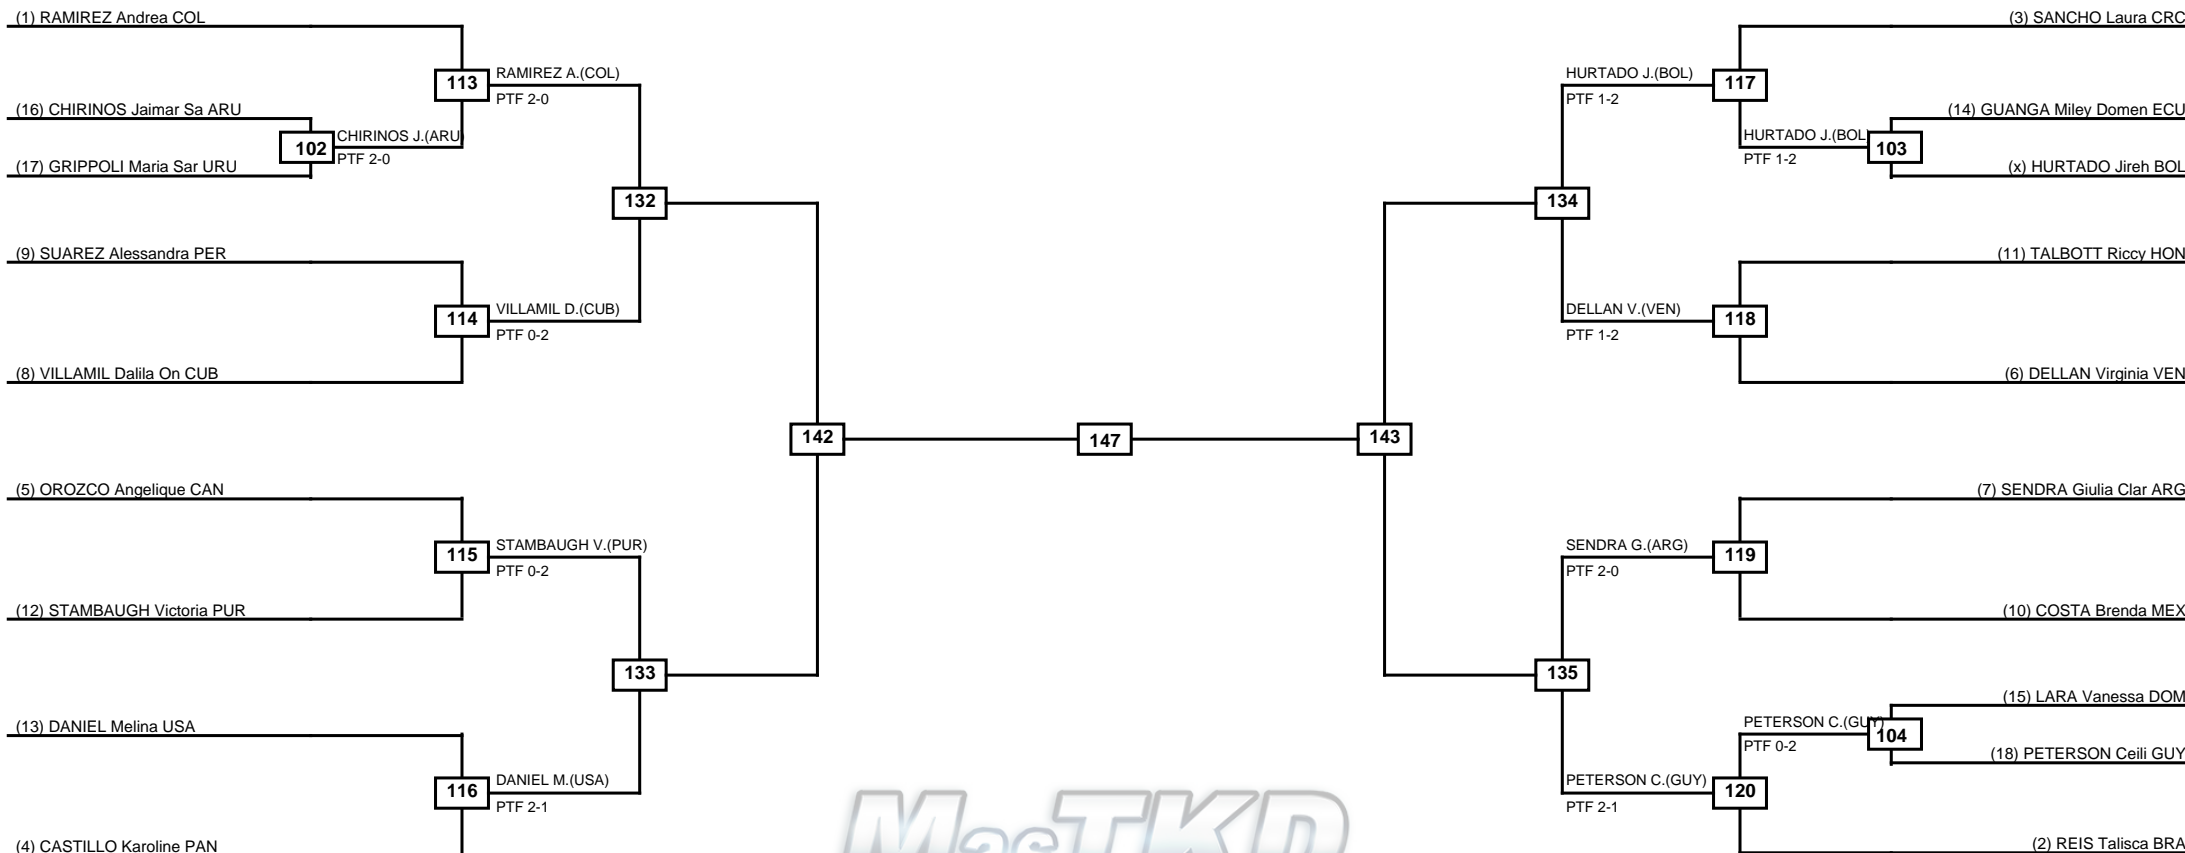

Round of 16	Quarterfinals	Semifinals	Final	Semifinals	Quarterfinals	Round of 16
-------------	---------------	------------	-------	------------	---------------	-------------

Classification

LEGEND RSC: Win by Referee stops contest PTG: Win by Point gap SUP: Win by Superiority DSQ: Win by Disqualification DQB: Win by Disqualification for Unsportsmanlike behavior DWR: Win by double Withdrawal R: Round
 (x)Seed PFT: Win by Final score GDP: Win by Golden points WDR: Win by Withdrawal PUN: Win by Punitive declaration DDB: Double disqualification for Unsportsmanlike behavior DDQ: Double Disqualification

Round of 32 Round of 16 Quarterfinals Semifinals Final Semifinals Quarterfinals Round of 16 Round of 32

Classification

LEGEND RSC: Win by Referee stops contest PTF: Win by Point gap SUP: Win by Superiority DSQ: Win by Disqualification DQB: Win by Disqualification for Unsportsmanlike behavior DWR: Win by double Withdrawal R: Round
 (x)Seed PFT: Win by Final score GDP: Win by Golden points WDR: Win by Withdrawal PUN: Win by Punitive declaration DDB: Double disqualification for Unsportsmanlike behavior DDQ: Double Disqualification