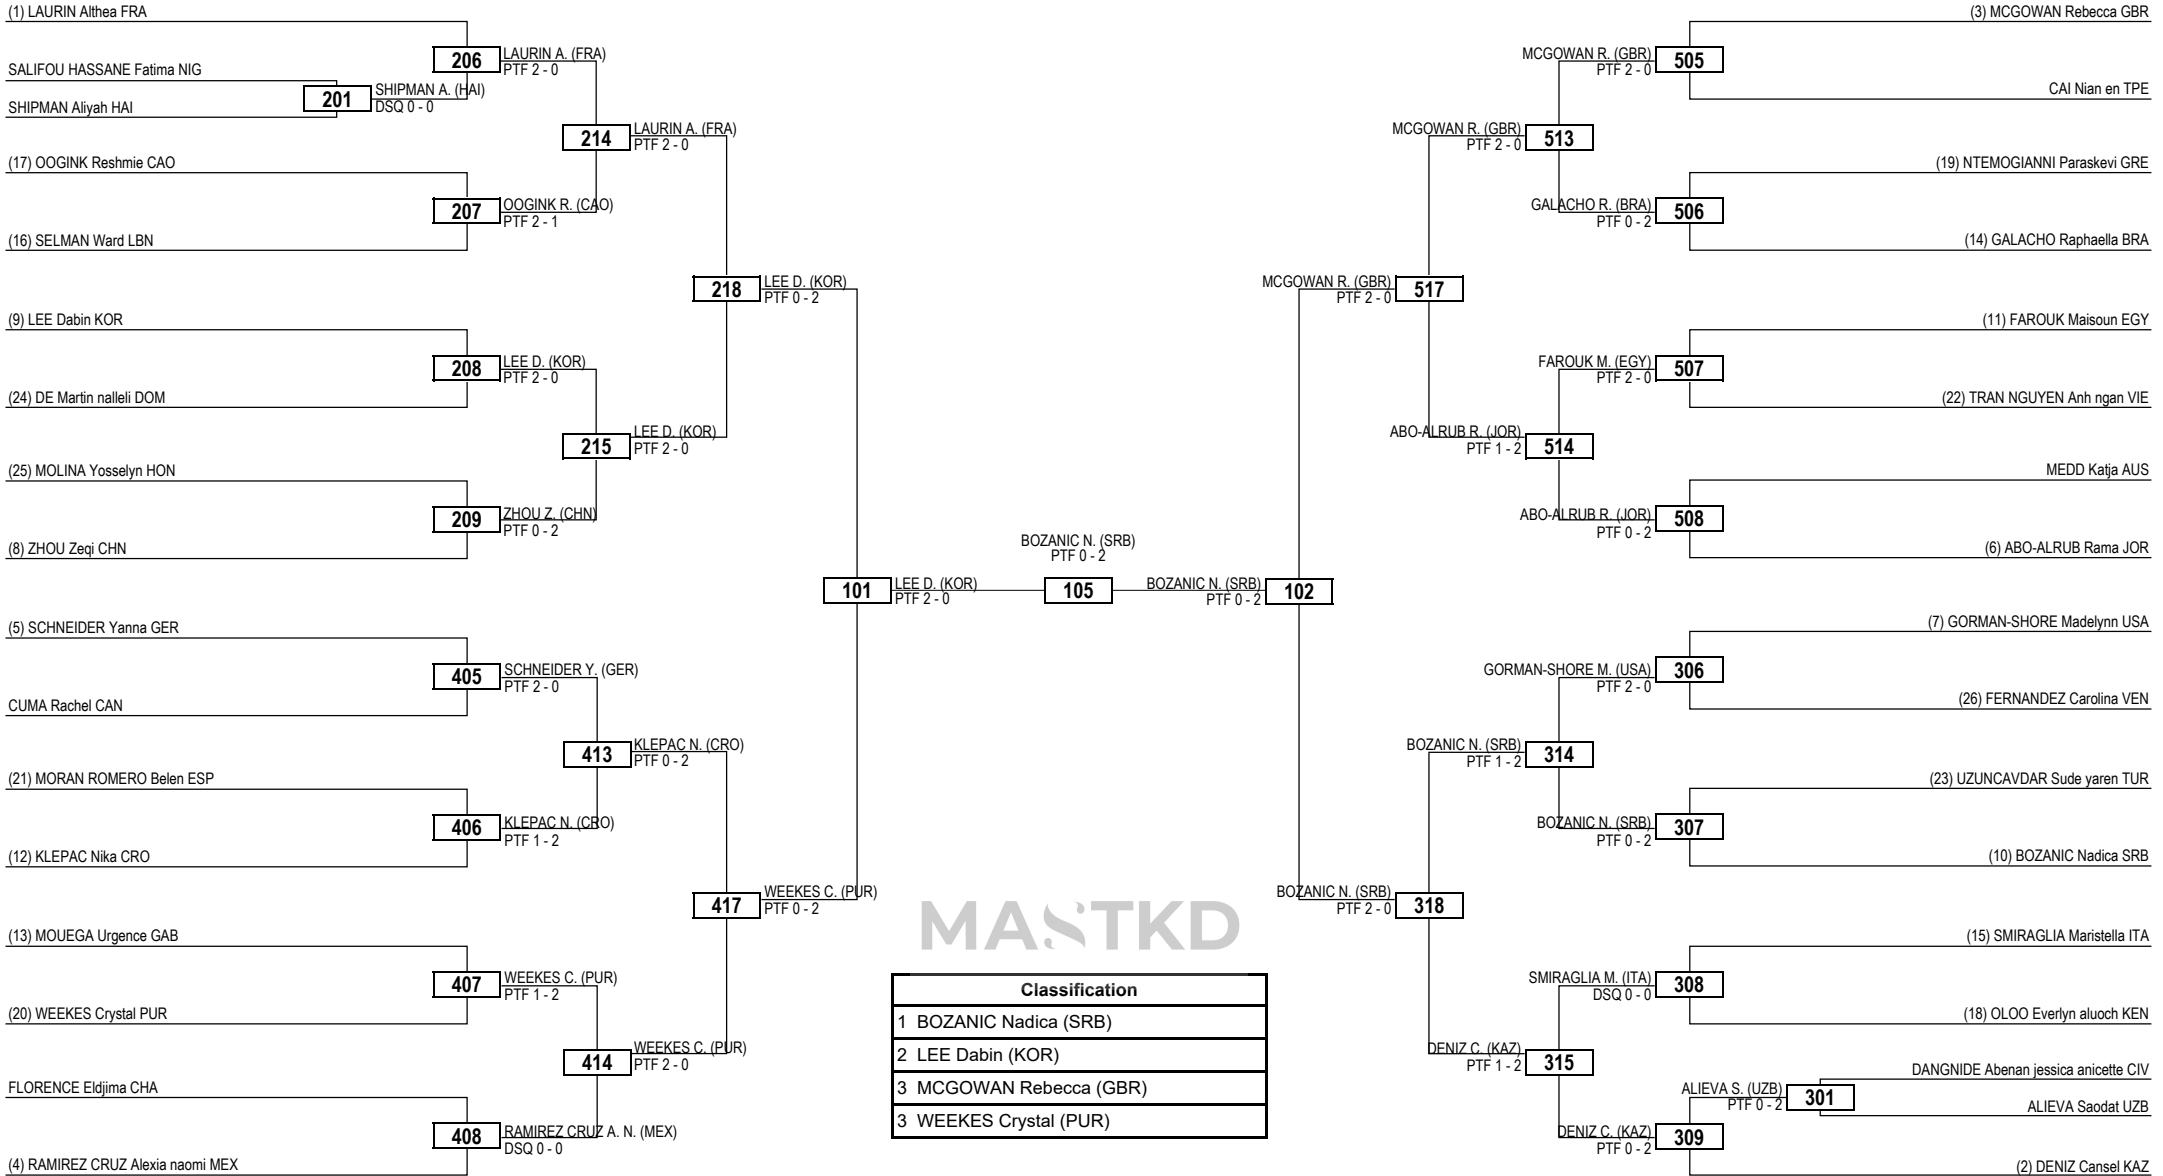

Round of 64 Round of 32 Round of 16 Quarterfinals Semifinals Final Semifinals Quarterfinals Round of 16 Round of 32 Round of 64

LEGEND RSC: Win by Referee Stop the Contest WDR: Win by Withdrawal DQB: Win by Disqualification for unsportsmanlike behavior
 (x) Seed PTF: Win by Final Score DSQ: Win by Disqualification R: Round