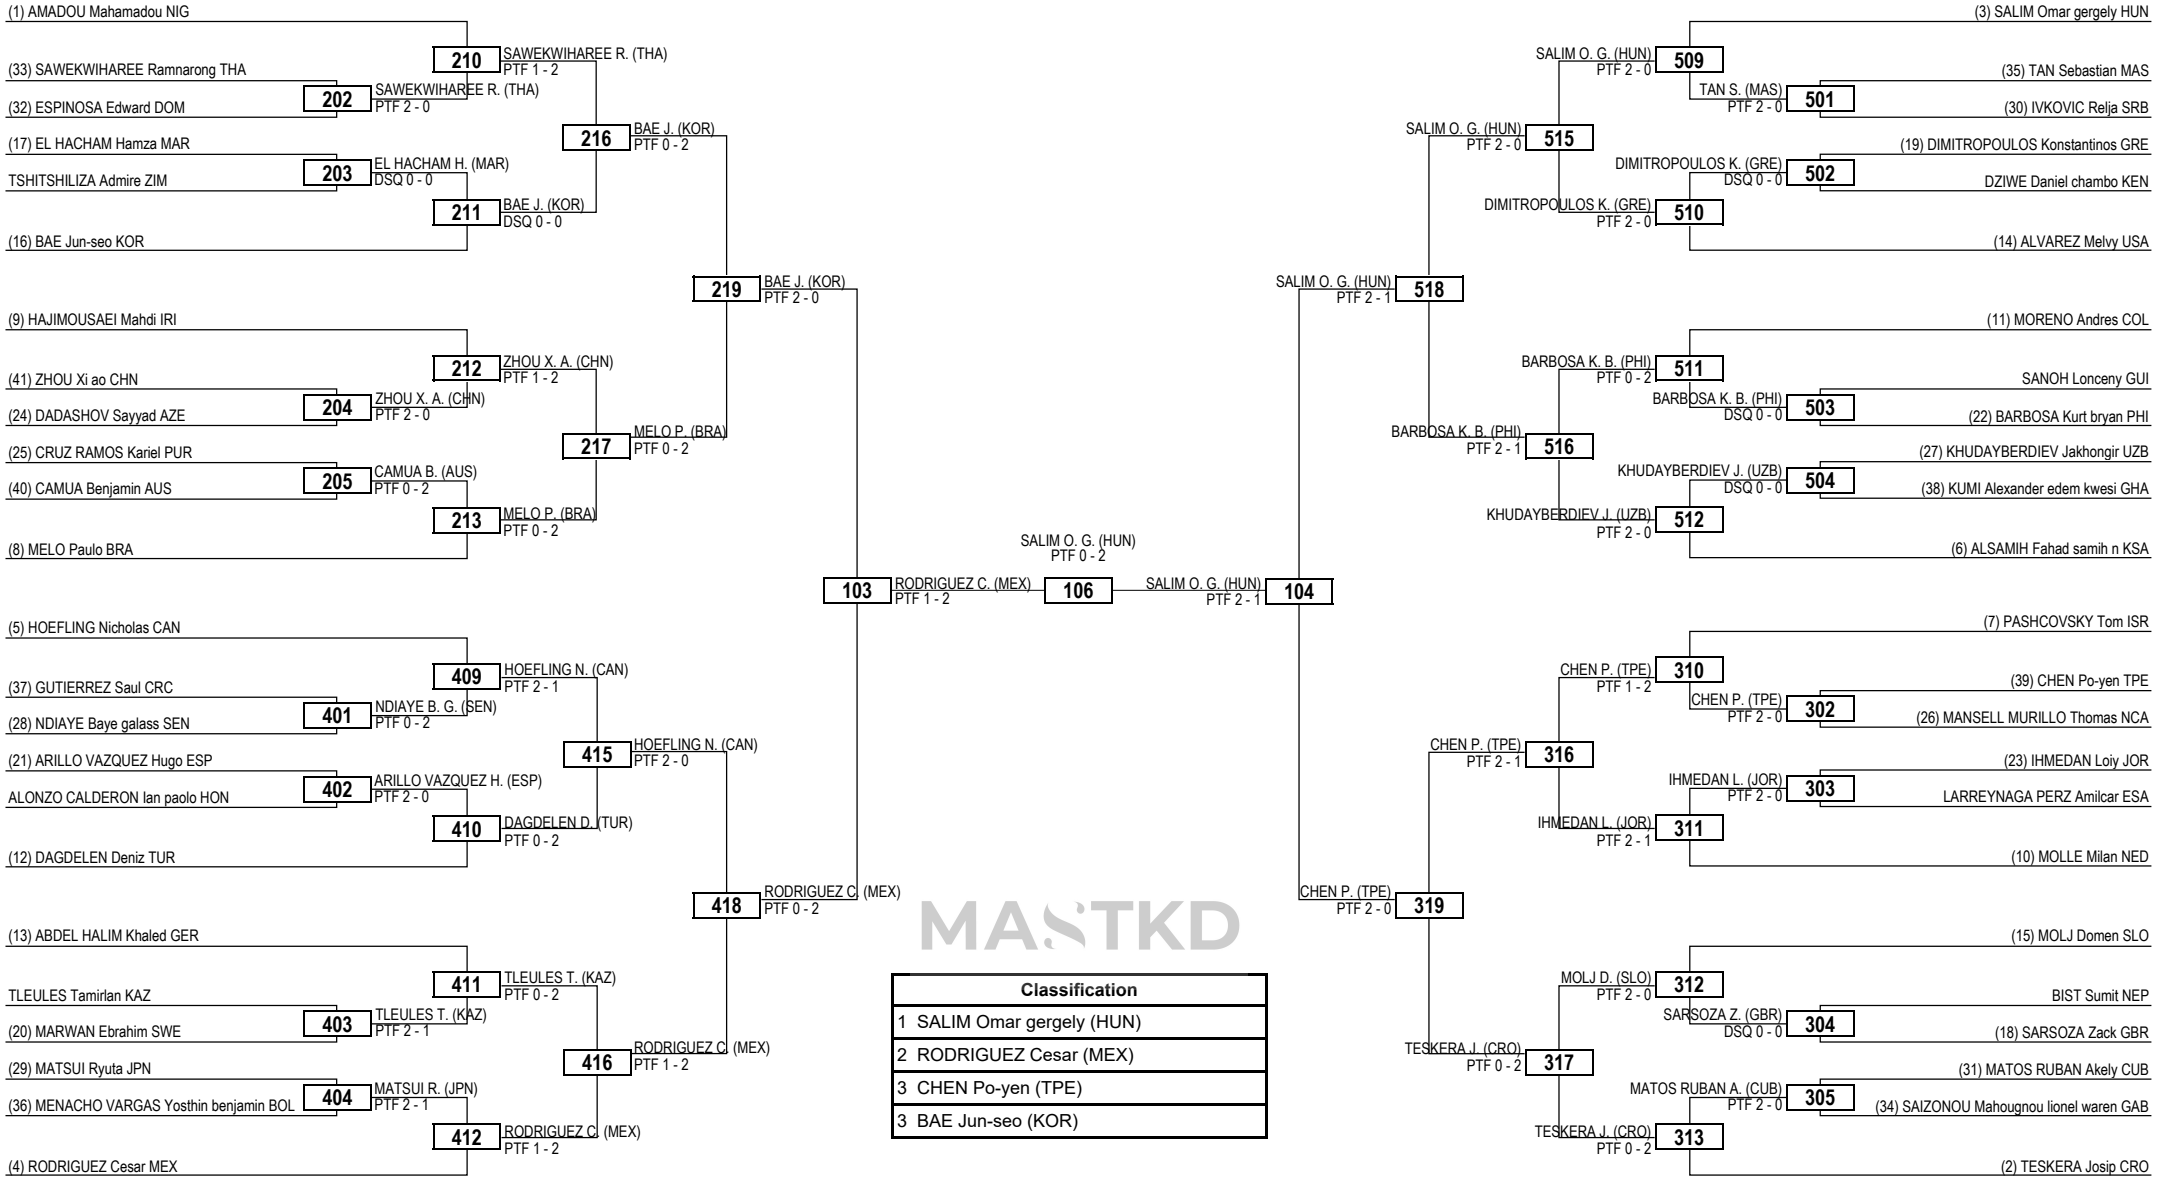

Round of 64 Round of 32 Round of 16 Quarterfinals Semifinals Final Semifinals Quarterfinals Round of 16 Round of 32 Round of 64

LEGEND RSC: Win by Referee Stop the Contest WDR: Win by Withdrawal DQB: Win by Disqualification for unsportsmanlike behavior
 (x) Seed PTF: Win by Final Score DSQ: Win by Disqualification R: Round