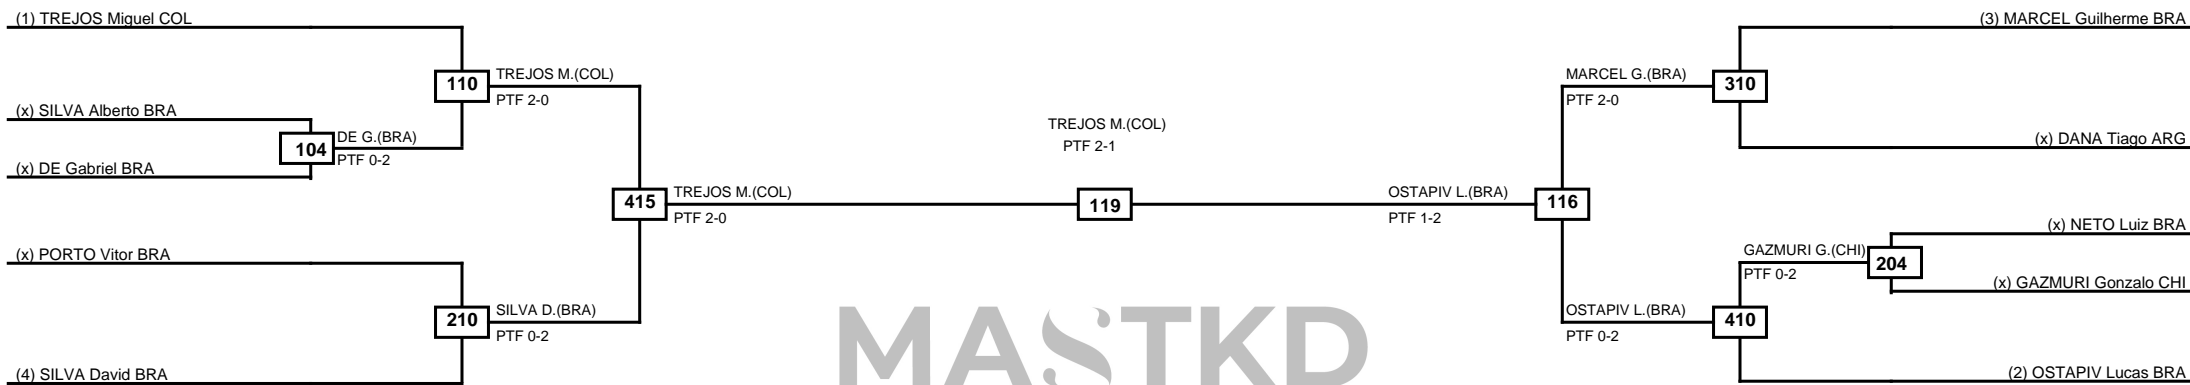

**Quarterfinals Semifinals Final Semifinals Quarterfinals**

MASTKD

Classification
1 MARTINS Icaro Miguel BRA
2 SOUZA Leandro BRA
3 LUZ Matheus Gabriel BRA
3 MANRESA Fernando BRA

**LEGEND** RSC: Win by Referee stops contest    PTG: Win by Point gap    SUP: Win by Superiority    DSQ: Win by Disqualification    DQB: Win by Disqualification for Unsportsmanlike behavior    DWR: Win by double Withdrawal    R: Round  
 (x)Seed    PFT: Win by Final score    GDP: Win by Golden points    WDR: Win by Withdrawal    PUN: Win by Punitive declaration    DDB: Double disqualification for Unsportsmanlike behavior    DDQ: Double Disqualification

Round of 16	Quarterfinals	Semifinals	Final	Semifinals	Quarterfinals	Round of 16
-------------	---------------	------------	-------	------------	---------------	-------------

Classification
1 TREJOS Miguel COL
2 OSTAPIV Lucas BRA
3 SILVA David BRA
3 MARCEL Guilherme BRA

LEGEND	RSC: Win by Referee stops contest	PTG: Win by Point gap	SUP: Win by Superiority	DSQ: Win by Disqualification	DQB: Win by Disqualification for Unsportsmanlike behavior	DWR: Win by double Withdrawal	R: Round
(x)Seed	PFT: Win by Final score	GDP: Win by Golden points	WDR: Win by Withdrawal	PUN: Win by Punitive declaration	DDB: Double disqualification for Unsportsmanlike behavior	DDQ: Double Disqualification	