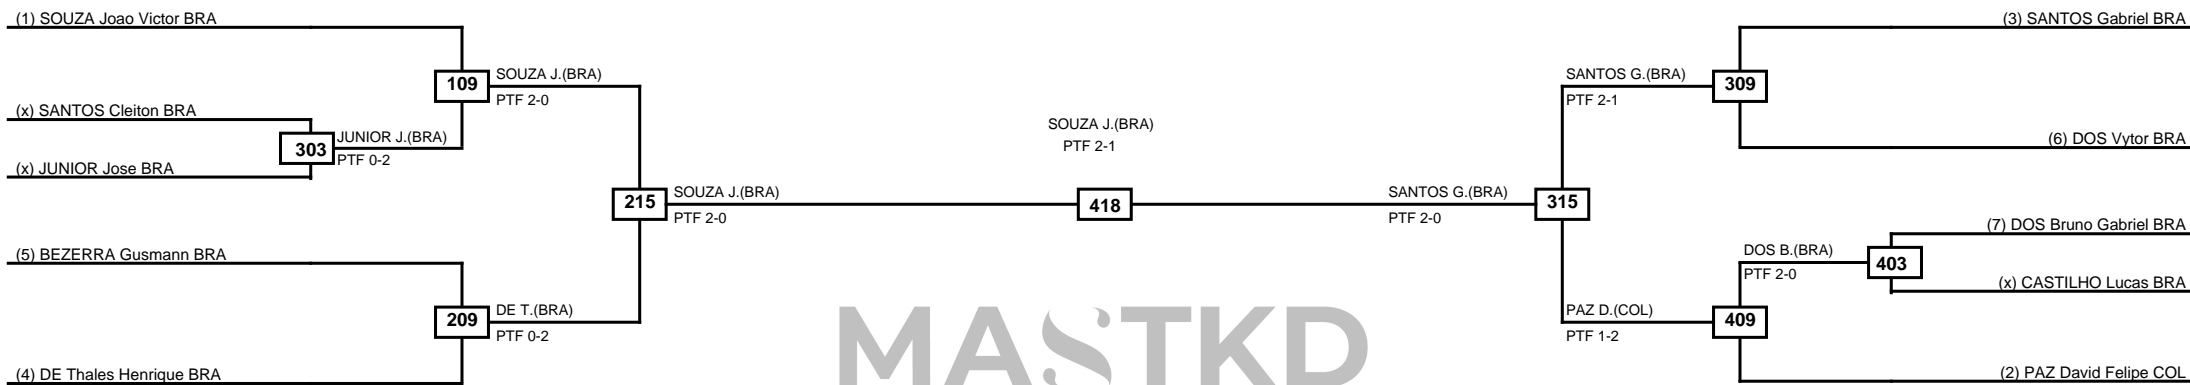

Round of 16	Quarterfinals	Semifinals	Final	Semifinals	Quarterfinals	Round of 16

Classification
1 SOUZA Joao Victor BRA
2 SANTOS Gabriel BRA
3 PAZ David Felipe COL
3 DE Thales Henrique BRA

LEGEND	RSC: Win by Referee stops contest	PTG: Win by Point gap	SUP: Win by Superiority	DSQ: Win by Disqualification	DQB: Win by Disqualification for Unsportsmanlike behavior	DWR: Win by double Withdrawal	R: Round
(x)Seed	PFT: Win by Final score	GDP: Win by Golden points	WDR: Win by Withdrawal	PUN: Win by Punitive declaration	DDB: Double disqualification for Unsportsmanlike behavior	DDQ: Double Disqualification