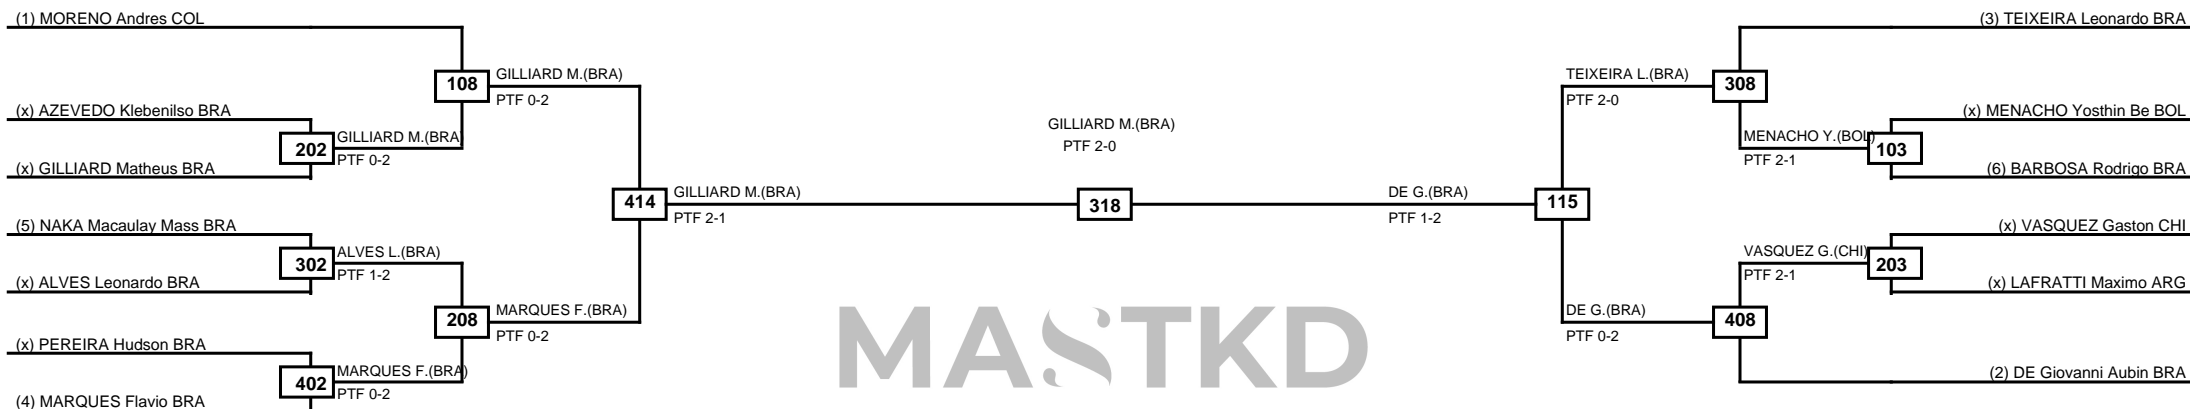

Round of 16	Quarterfinals	Semifinals	Final	Semifinals	Quarterfinals	Round of 16

MASTKD

Classification
1 GILLIARD Matheus BRA
2 DE Giovanni Aubin BRA
3 TEIXEIRA Leonardo BRA
3 MARQUES Flavio BRA

LEGEND	RSC: Win by Referee stops contest	PTG: Win by Point gap	SUP: Win by Superiority	DSQ: Win by Disqualification	DQB: Win by Disqualification for Unsportsmanlike behavior	DWR: Win by double Withdrawal	R: Round
(x)Seed	PFT: Win by Final score	GDP: Win by Golden points	WDR: Win by Withdrawal	PUN: Win by Punitive declaration	DDB: Double disqualification for Unsportsmanlike behavior	DDQ: Double Disqualification