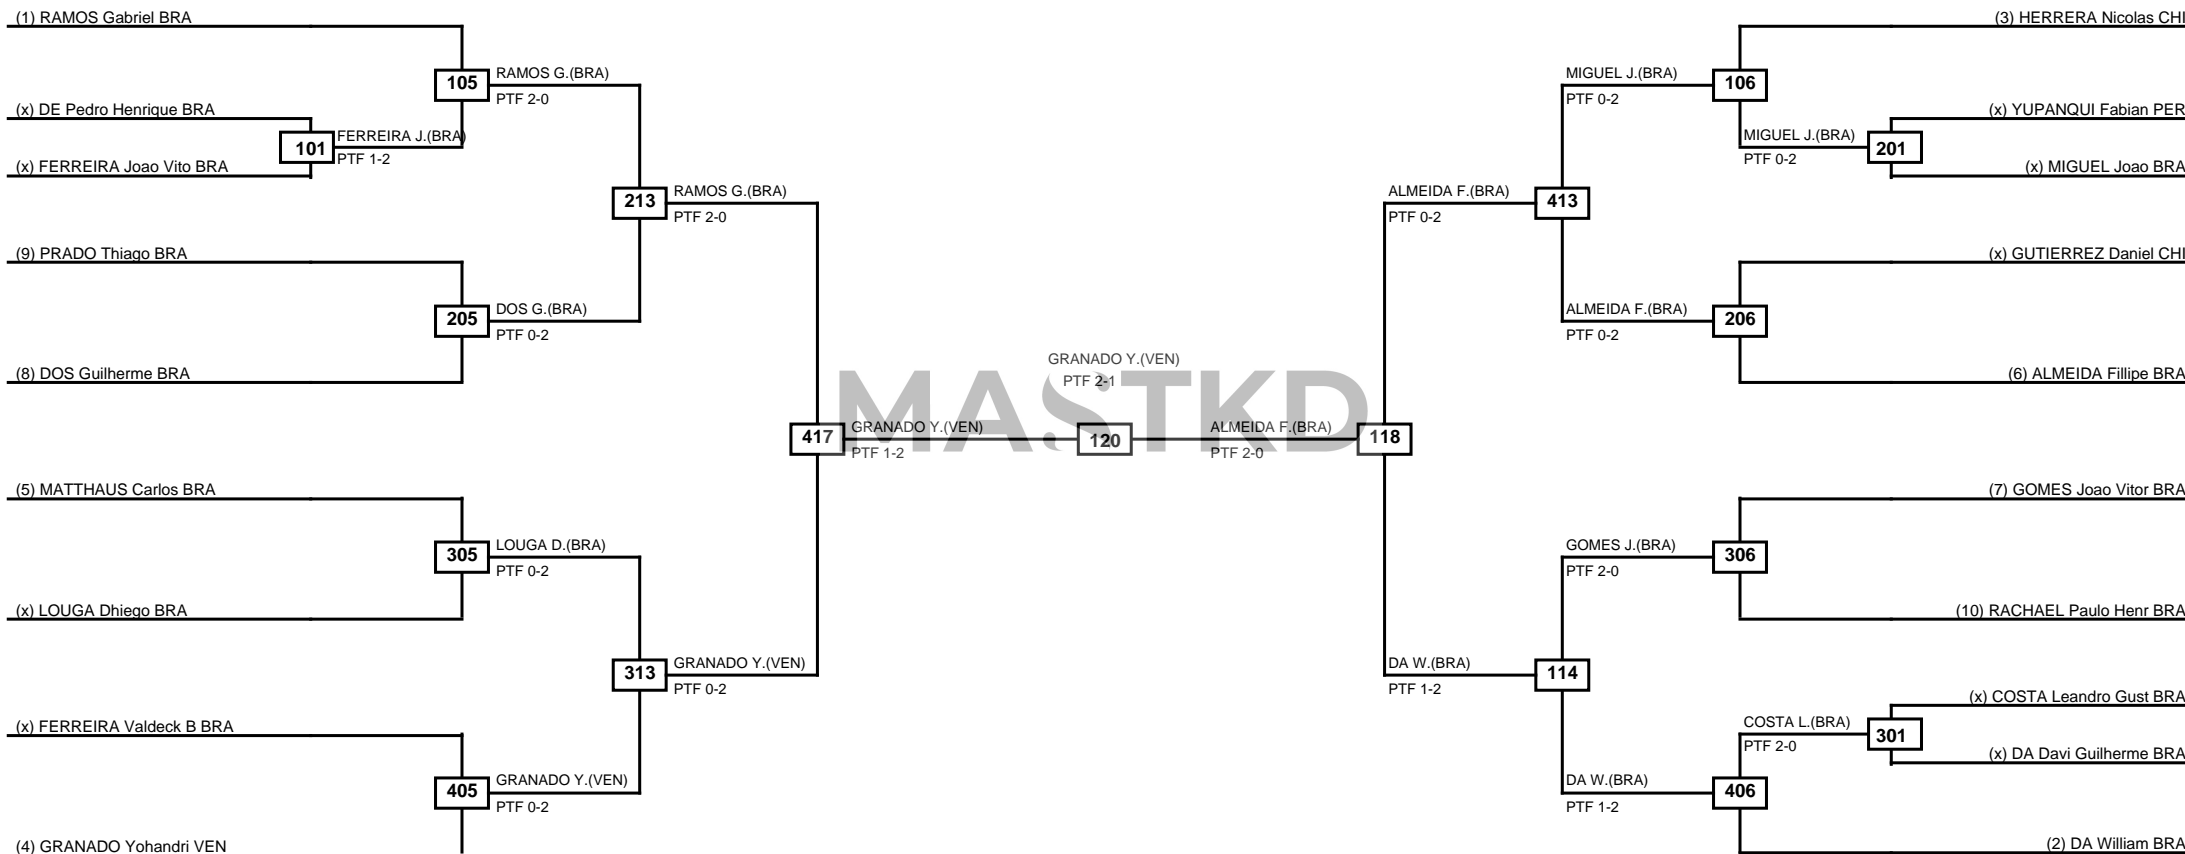

Round of 32   Round of 16   Quarterfinals   Semifinals   Final   Semifinals   Quarterfinals   Round of 16   Round of 32

Classification
1 GRANADO Yohandri VEN
2 ALMEIDA Fillipe BRA
3 DA William BRA
3 RAMOS Gabriel BRA

LEGEND   RSC: Win by Referee stops contest   PTF: Win by Point gap   SUP: Win by Superiority   DSQ: Win by Disqualification   DQB: Win by Disqualification for Unsportsmanlike behavior   DWR: Win by double Withdrawal   R: Round
(x)Seed   PFT: Win by Final score   GDP: Win by Golden points   WDR: Win by Withdrawal   PUN: Win by Punitive declaration   DDB: Double disqualification for Unsportsmanlike behavior   DDQ: Double Disqualification