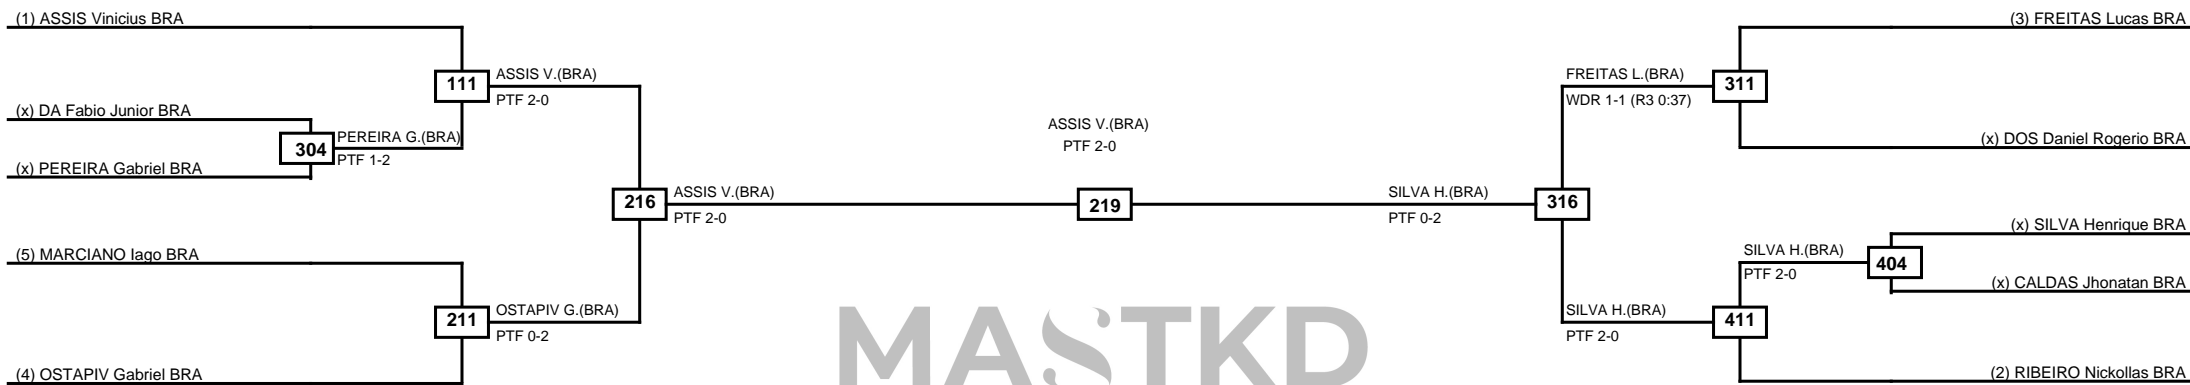

Round of 16	Quarterfinals	Semifinals	Final	Semifinals	Quarterfinals	Round of 16

Classification
1 ASSIS Vinicius BRA
2 SILVA Henrique BRA
3 OSTAPIV Gabriel BRA
3 FREITAS Lucas BRA

LEGEND	RSC: Win by Referee stops contest	PTG: Win by Point gap	SUP: Win by Superiority	DSQ: Win by Disqualification	DQB: Win by Disqualification for Unsportsmanlike behavior	DWR: Win by double Withdrawal	R: Round
(x)Seed	PFT: Win by Final score	GDP: Win by Golden points	WDR: Win by Withdrawal	PUN: Win by Punitive declaration	DDB: Double disqualification for Unsportsmanlike behavior	DDQ: Double Disqualification