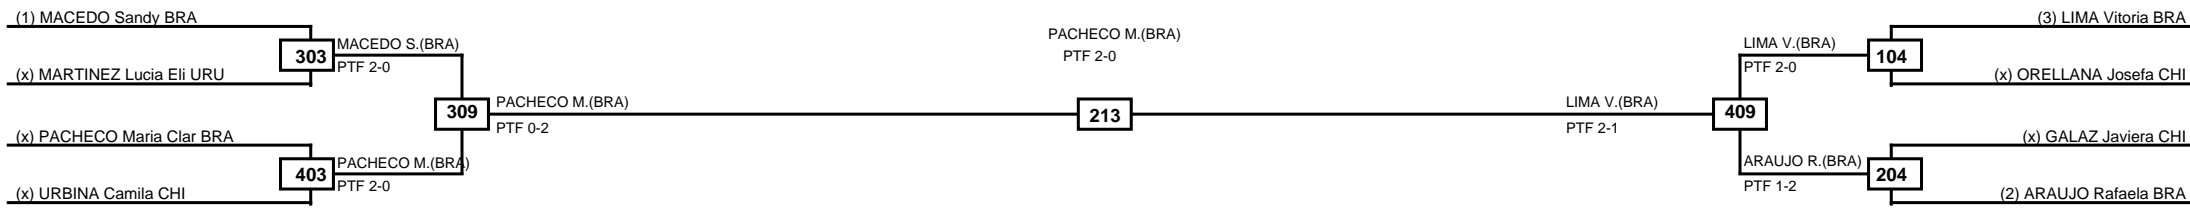

Quarterfinals	Semifinals	Final	Semifinals	Quarterfinals

MASTKD

Classification
1 PACHECO Maria Clara BRA
2 LIMA Vitoria BRA
3 ARAUJO Rafaela BRA
3 MACEDO Sandy BRA

LEGEND	RSC: Win by Referee stops contest	PTG: Win by Point gap	SUP: Win by Superiority	DSQ: Win by Disqualification	DQB: Win by Disqualification for Unsportsmanlike behavior	DWR: Win by double Withdrawal	R: Round
(x)Seed	PFT: Win by Final score	GDP: Win by Golden points	WDR: Win by Withdrawal	PUN: Win by Punitive declaration	DDB: Double disqualification for Unsportsmanlike behavior	DDQ: Double Disqualification