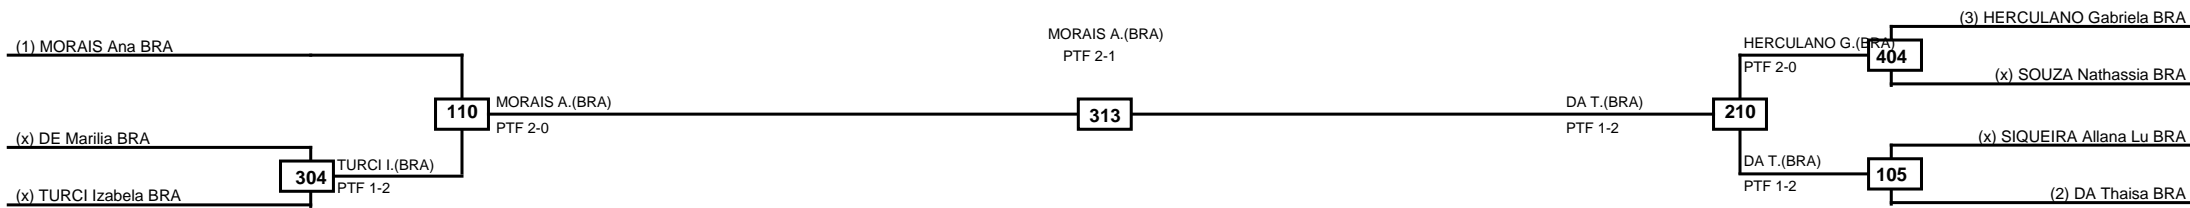

Quarterfinals	Semifinals	Final	Semifinals	Quarterfinals
---------------	------------	-------	------------	---------------

MASTKD

Classification
1 MORAIS Ana BRA
2 DA Thaisa BRA
3 HERCULANO Gabriela BRA
3 TURCI Izabela BRA

LEGEND	RSC: Win by Referee stops contest	PTG: Win by Point gap	SUP: Win by Superiority	DSQ: Win by Disqualification	DQB: Win by Disqualification for Unsportsmanlike behavior	DWR: Win by double Withdrawal	R: Round
(x)Seed	PFT: Win by Final score	GDP: Win by Golden points	WDR: Win by Withdrawal	PUN: Win by Punitive declaration	DDB: Double disqualification for Unsportsmanlike behavior	DDQ: Double Disqualification	

Quarterfinals Semifinals Final Semifinals Quarterfinals

MASTKD

Classification
1 DOS Gabriela BRA
2 SILVA Ivana Elen BRA
3 CASAGRANDE Maria Eduarda BRA
3 SILVA Bruna Leticia BRA

LEGEND RSC: Win by Referee stops contest PTG: Win by Point gap SUP: Win by Superiority DSQ: Win by Disqualification DQB: Win by Disqualification for Unsportsmanlike behavior DWR: Win by double Withdrawal R: Round
 (x)Seed PFT: Win by Final score GDP: Win by Golden points WDR: Win by Withdrawal PUN: Win by Punitive declaration DDB: Double disqualification for Unsportsmanlike behavior DDQ: Double Disqualification