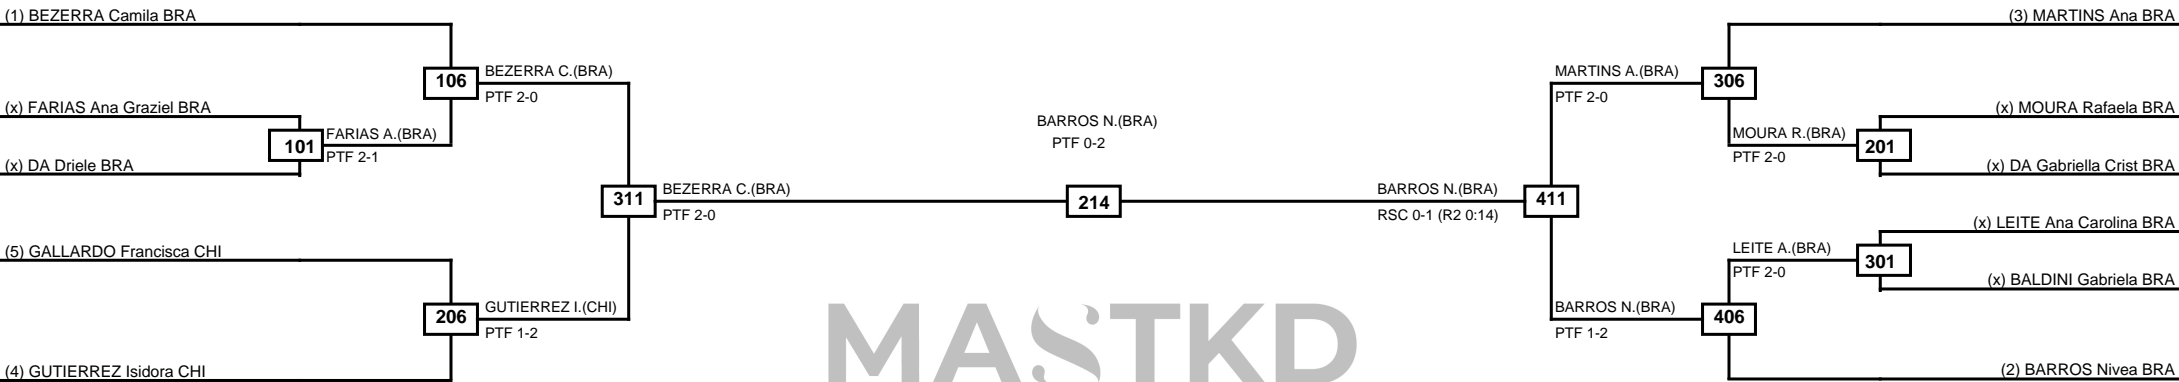

Quarterfinals	Semifinals	Final	Semifinals	Quarterfinals
---------------	------------	-------	------------	---------------

MASTKD

Classification
1 REIS Talisca BRA
2 ROSSI Larissa Nascimento BRA
3 PEREIRA Maria Gabriela BRA
3 ARAUJO Carolina BRA

LEGEND	RSC: Win by Referee stops contest	PTG: Win by Point gap	SUP: Win by Superiority	DSQ: Win by Disqualification	DQB: Win by Disqualification for Unsportsmanlike behavior	DWR: Win by double Withdrawal	R: Round
	(x)Seed	PFT: Win by Final score	GDP: Win by Golden points	WDR: Win by Withdrawal	PUN: Win by Punitive declaration	DDB: Double disqualification for Unsportsmanlike behavior	DDQ: Double Disqualification

Round of 16	Quarterfinals	Semifinals	Final
-------------	---------------	------------	-------

Classification
1 BARROS Nivea BRA
2 BEZERRA Camila BRA
3 GUTIERREZ Isidora CHI
3 MARTINS Ana BRA

LEGEND RSC: Win by Referee stops contest PTG: Win by Point gap SUP: Win by Superiority DSQ: Win by Disqualification DQB: Win by Disqualification for Unsportsmanlike behavior DWR: Win by double Withdrawal R: Round
 (x)Seed PFT: Win by Final score GDP: Win by Golden points WDR: Win by Withdrawal PUN: Win by Punitive declaration DDB: Double disqualification for Unsportsmanlike behavior DDQ: Double Disqualification