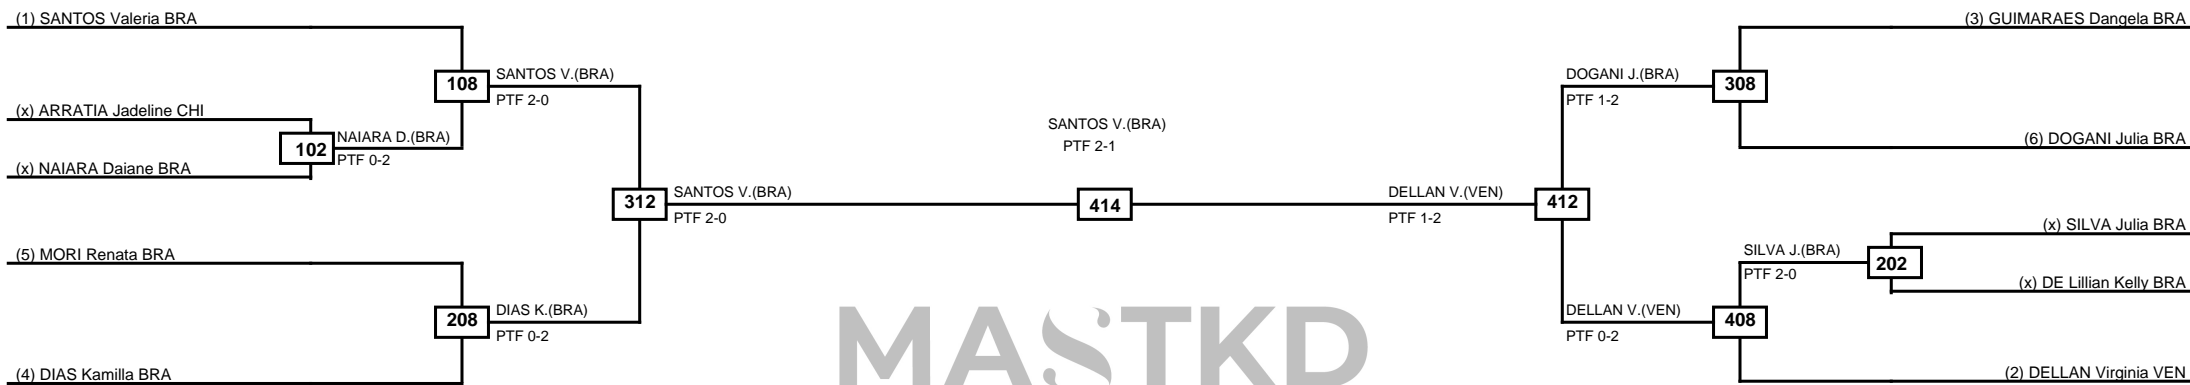

Quarterfinals	Semifinals	Final	Semifinals	Quarterfinals
---------------	------------	-------	------------	---------------

MASTKD

Classification
1 REIS Talisca BRA
2 ROSSI Larissa Nascimento BRA
3 PEREIRA Maria Gabriela BRA
3 ARAUJO Carolina BRA

LEGEND	RSC: Win by Referee stops contest	PTG: Win by Point gap	SUP: Win by Superiority	DSQ: Win by Disqualification	DQB: Win by Disqualification for Unsportsmanlike behavior	DWR: Win by double Withdrawal	R: Round
	(x)Seed	PFT: Win by Final score	GDP: Win by Golden points	WDR: Win by Withdrawal	PUN: Win by Punitive declaration	DDB: Double disqualification for Unsportsmanlike behavior	DDQ: Double Disqualification

Round of 16	Quarterfinals	Semifinals	Final
-------------	---------------	------------	-------

Classification
1 BARROS Nivea BRA
2 BEZERRA Camila BRA
3 GUTIERREZ Isidora CHI
3 MARTINS Ana BRA

LEGEND RSC: Win by Referee stops contest PTG: Win by Point gap SUP: Win by Superiority DSQ: Win by Disqualification DQB: Win by Disqualification for Unsportsmanlike behavior DWR: Win by double Withdrawal R: Round
 (x)Seed PFT: Win by Final score GDP: Win by Golden points WDR: Win by Withdrawal PUN: Win by Punitive declaration DDB: Double disqualification for Unsportsmanlike behavior DDQ: Double Disqualification

Round of 16	Quarterfinals	Semifinals	Final	Semifinals	Quarterfinals	Round of 16
-------------	---------------	------------	-------	------------	---------------	-------------

MASTKD

Classification
1 SANTOS Valeria BRA
2 DELLAN Virginia VEN
3 DIAS Kamilla BRA
3 DOGANI Julia BRA