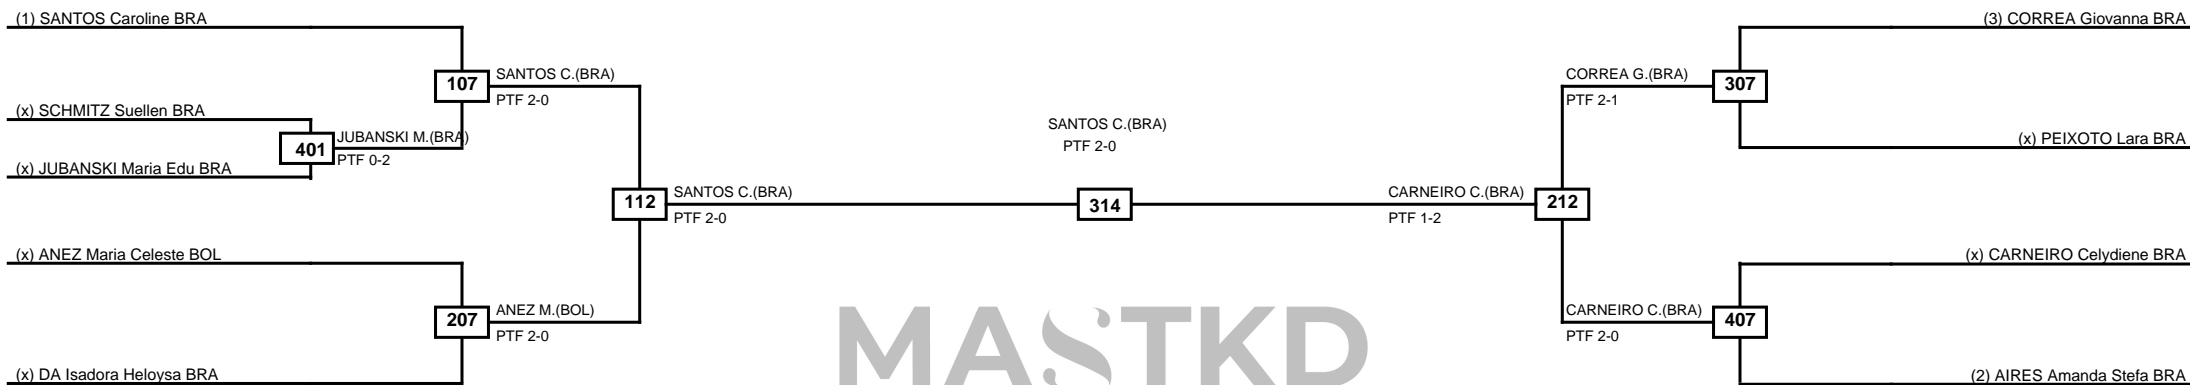

LEGEND	RSC: Win by Referee stops contest	PTG: Win by Point gap	SUP: Win by Superiority	DSQ: Win by Disqualification	DQB: Win by Disqualification for Unsportsmanlike behavior	DWR: Win by double Withdrawal	R: Round
(x)Seed	PFT: Win by Final score	GDP: Win by Golden points	WDR: Win by Withdrawal	PUN: Win by Punitive declaration	DDB: Double disqualification for Unsportsmanlike behavior	DDQ: Double Disqualification	

Quarterfinals Semifinals Final Semifinals Quarterfinals

MASTKD

Classification
1 DOS Gabriela BRA
2 SILVA Ivana Elen BRA
3 CASAGRANDE Maria Eduarda BRA
3 SILVA Bruna Leticia BRA

LEGEND RSC: Win by Referee stops contest PTG: Win by Point gap SUP: Win by Superiority DSQ: Win by Disqualification DQB: Win by Disqualification for Unsportsmanlike behavior DWR: Win by double Withdrawal R: Round
 (x)Seed PFT: Win by Final score GDP: Win by Golden points WDR: Win by Withdrawal PUN: Win by Punitive declaration DDB: Double disqualification for Unsportsmanlike behavior DDQ: Double Disqualification

Round of 16	Quarterfinals	Semifinals	Final	Semifinals	Quarterfinals	Round of 16
-------------	---------------	------------	-------	------------	---------------	-------------

Classification
1 SANTOS Caroline BRA
2 CARNEIRO Celydiene BRA
3 ANEZ Maria Celeste BOL
3 CORREA Giovanna BRA