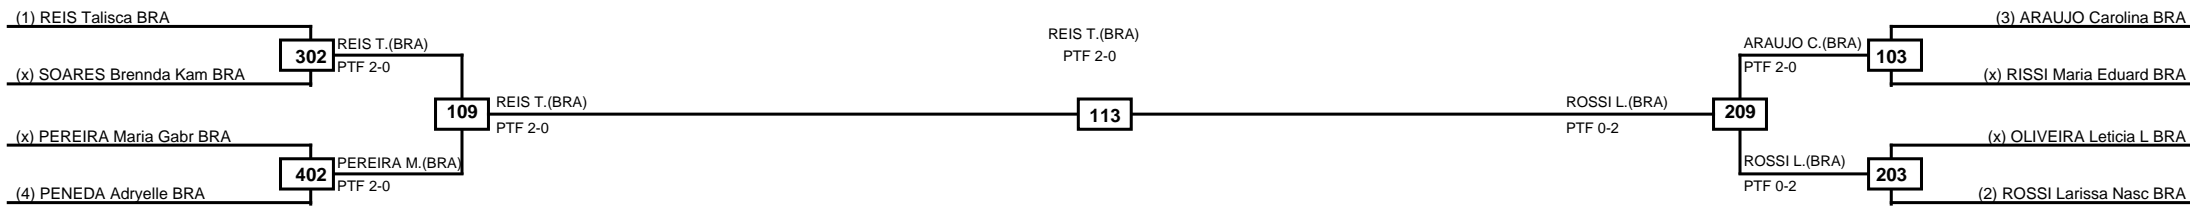

Quarterfinals	Semifinals	Final	Semifinals	Quarterfinals

MASTKD

Classification
1 REIS Talisca BRA
2 ROSSI Larissa Nascimento BRA
3 PEREIRA Maria Gabriela BRA
3 ARAUJO Carolina BRA

LEGEND	RSC: Win by Referee stops contest	PTG: Win by Point gap	SUP: Win by Superiority	DSQ: Win by Disqualification	DQB: Win by Disqualification for Unsportsmanlike behavior	DWR: Win by double Withdrawal	R: Round
	(x)Seed	PFT: Win by Final score	GDP: Win by Golden points	WDR: Win by Withdrawal	PUN: Win by Punitive declaration	DDB: Double disqualification for Unsportsmanlike behavior	DDQ: Double Disqualification