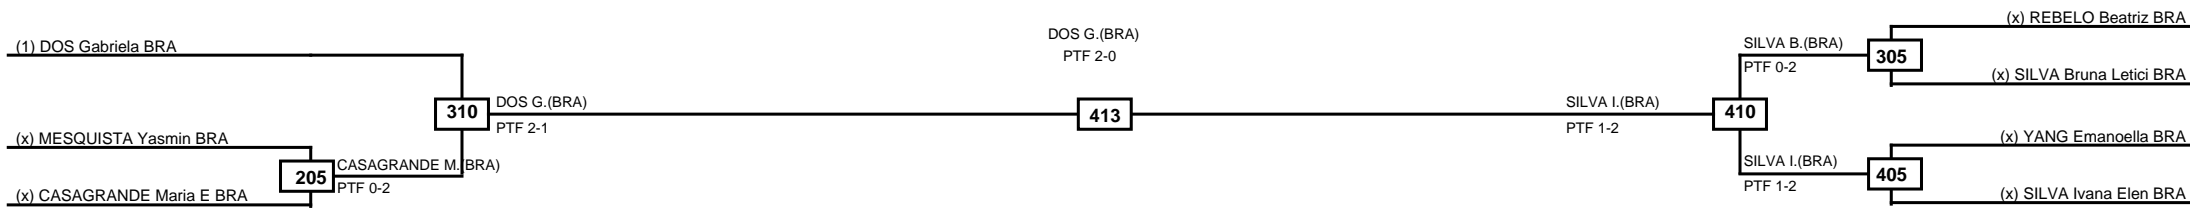

Quarterfinals	Semifinals	Final	Semifinals	Quarterfinals
---------------	------------	-------	------------	---------------

MASTKD

Classification
1 MORAIS Ana BRA
2 DA Thaisa BRA
3 HERCULANO Gabriela BRA
3 TURCI Izabela BRA

LEGEND	RSC: Win by Referee stops contest	PTG: Win by Point gap	SUP: Win by Superiority	DSQ: Win by Disqualification	DQB: Win by Disqualification for Unsportsmanlike behavior	DWR: Win by double Withdrawal	R: Round
(x)Seed	PFT: Win by Final score	GDP: Win by Golden points	WDR: Win by Withdrawal	PUN: Win by Punitive declaration	DDB: Double disqualification for Unsportsmanlike behavior	DDQ: Double Disqualification	

Quarterfinals Semifinals Final Semifinals Quarterfinals

MASTKD

Classification
1 DOS Gabriela BRA
2 SILVA Ivana Elen BRA
3 CASAGRANDE Maria Eduarda BRA
3 SILVA Bruna Leticia BRA

LEGEND RSC: Win by Referee stops contest PTG: Win by Point gap SUP: Win by Superiority DSQ: Win by Disqualification DQB: Win by Disqualification for Unsportsmanlike behavior DWR: Win by double Withdrawal R: Round
 (x)Seed PFT: Win by Final score GDP: Win by Golden points WDR: Win by Withdrawal PUN: Win by Punitive declaration DDB: Double disqualification for Unsportsmanlike behavior DDQ: Double Disqualification