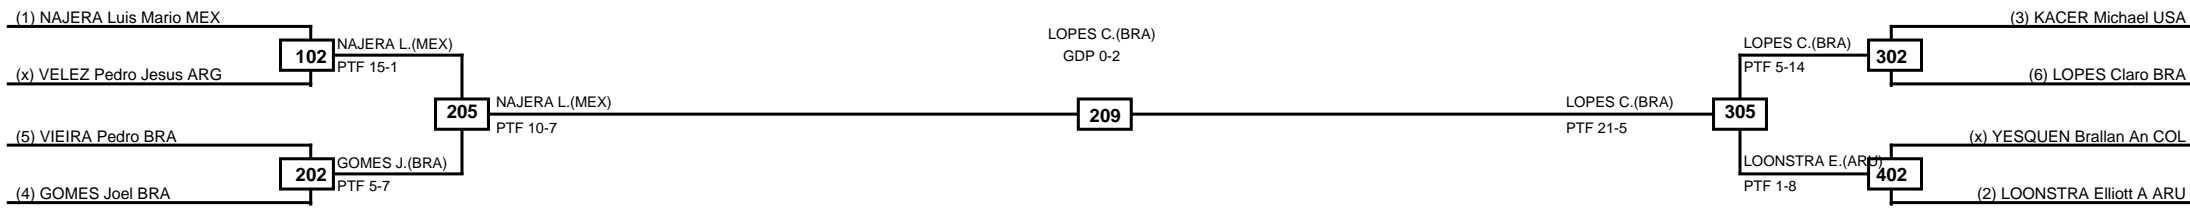

Quarterfinals
Semifinals
Final
Semifinals
Quarterfinals

MASTKD

Classification
1 LOPES Claro BRA
2 NAJERA Luis Mario MEX
3 GOMES Joel BRA
3 LOONSTRA Elliott Andre ARU

LEGEND	RSC: Win by Referee stops contest	PTG: Win by Point gap	SUP: Win by Superiority	DSQ: Win by Disqualification	DQB: Win by Disqualification for Unsportsmanlike behavior	DWR: Win by double Withdrawal	R: Round
(x)Seed	PFT: Win by Final score	GDP: Win by Golden points	WDR: Win by Withdrawal	PUN: Win by Punitive declaration	DDB: Double disqualification for Unsportsmanlike behavior	DDQ: Double Disqualification	

Round of 16 Quarterfinals Semifinals

Final

Semifinals

Quarterfinals Round of 16

MASTKD

Classification
1 SAMORANO Juan Eduardo ARG
2 COELHO Carlos Geraldo BRA
3 RODRIGUES Bruno BRA
3 GARCIA Adrian CUB

LEGEND RSC: Win by Referee stops contest PTG: Win by Point gap SUP: Win by Superiority DSQ: Win by Disqualification DQB: Win by Disqualification for Unsportsmanlike behavior DWR: Win by double Withdrawal R: Round
 (x)Seed PFT: Win by Final score GDP: Win by Golden points WDR: Win by Withdrawal PUN: Win by Punitive declaration DDB: Double disqualification for Unsportsmanlike behavior DDQ: Double Disqualification