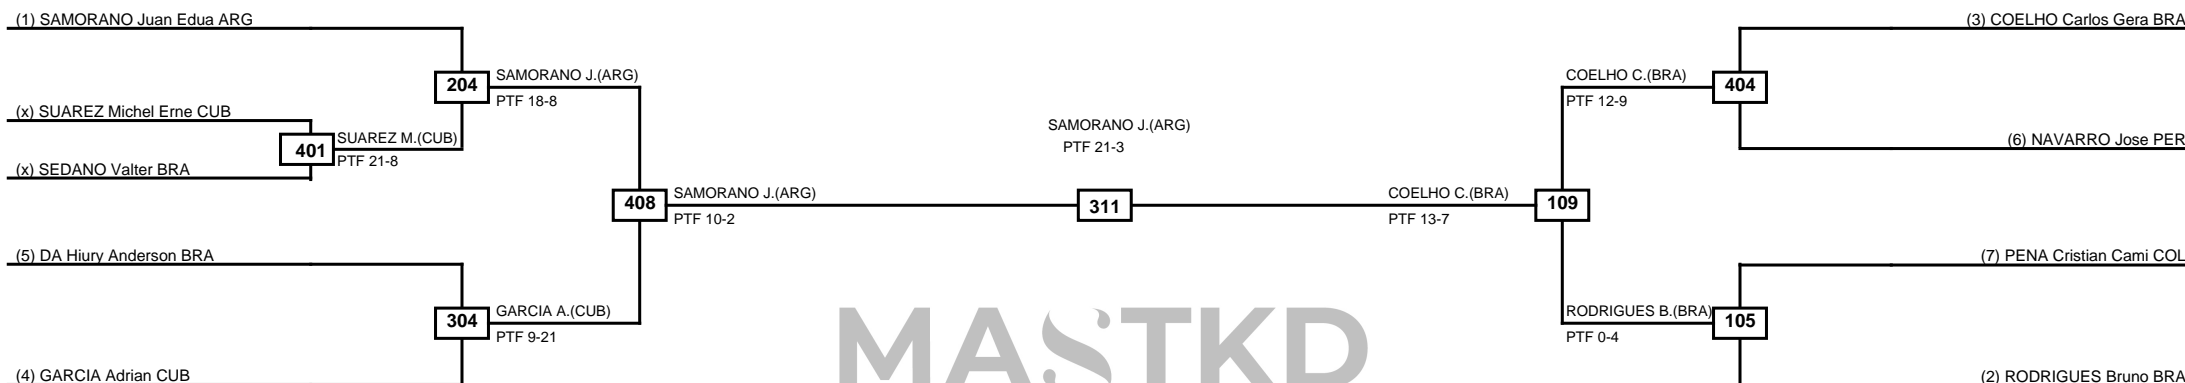

Quarterfinals
Semifinals
Final
Semifinals
Quarterfinals

MASTKD

Classification
1 LOPES Claro BRA
2 NAJERA Luis Mario MEX
3 GOMES Joel BRA
3 LOONSTRA Elliott Andre ARU

LEGEND	RSC: Win by Referee stops contest	PTG: Win by Point gap	SUP: Win by Superiority	DSQ: Win by Disqualification	DQB: Win by Disqualification for Unsportsmanlike behavior	DWR: Win by double Withdrawal	R: Round
(x)Seed	PFT: Win by Final score	GDP: Win by Golden points	WDR: Win by Withdrawal	PUN: Win by Punitive declaration	DDB: Double disqualification for Unsportsmanlike behavior	DDQ: Double Disqualification	

Round of 16 Quarterfinals Semifinals

Final

Semifinals

Quarterfinals Round of 16

MASTKD

Classification
1 SAMORANO Juan Eduardo ARG
2 COELHO Carlos Geraldo BRA
3 RODRIGUES Bruno BRA
3 GARCIA Adrian CUB

LEGEND RSC: Win by Referee stops contest PTG: Win by Point gap SUP: Win by Superiority DSQ: Win by Disqualification DQB: Win by Disqualification for Unsportsmanlike behavior DWR: Win by double Withdrawal R: Round
 (x)Seed PFT: Win by Final score GDP: Win by Golden points WDR: Win by Withdrawal PUN: Win by Punitive declaration DDB: Double disqualification for Unsportsmanlike behavior DDQ: Double Disqualification