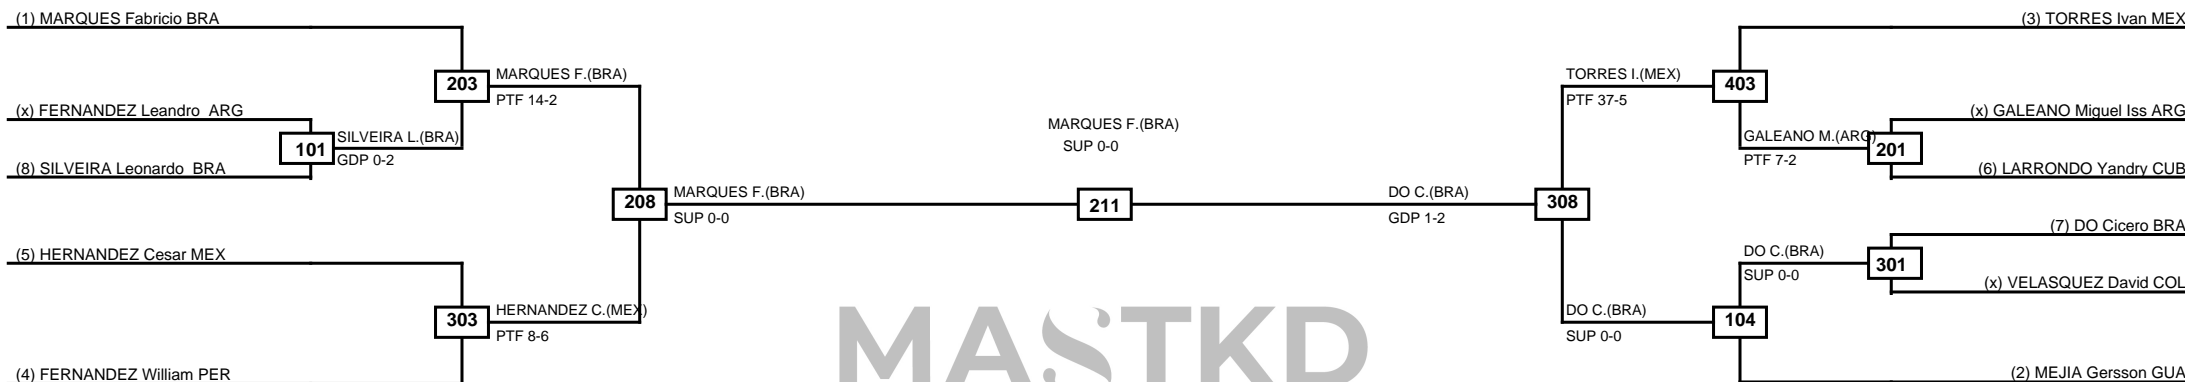

(2) NOVIK Facundo Andr ARG

(x) RODRIGUES Eduardo BRA

MASTKD

Classification

1 TORQUATO Nathan BRA
2 NOVIK Facundo Andres ARG
3 RODRIGUES Eduardo BRA

LEGEND RSC: Win by Referee stops contest PTG: Win by Point gap SUP: Win by Superiority DSQ: Win by Disqualification DQB: Win by Disqualification for Unsportsmanlike behavior DWR: Win by double Withdrawal R: Round
(x)Seed PFT: Win by Final score GDP: Win by Golden points WDR: Win by Withdrawal PUN: Win by Punitive declaration DDB: Double disqualification for Unsportsmanlike behavior DDQ: Double Disqualification

Round of 16
Quarterfinals
Semifinals
Final
Semifinals
Quarterfinals
Round of 16

MASTKD

Classification
1 MARQUES Fabricio BRA
2 DO Cicero BRA
3 HERNANDEZ Cesar MEX
3 TORRES Ivan MEX

LEGEND RSC: Win by Referee stops contest PTG: Win by Point gap SUP: Win by Superiority DSQ: Win by Disqualification DQB: Win by Disqualification for Unsportsmanlike behavior DWR: Win by double Withdrawal R: Round
 (x)Seed PFT: Win by Final score GDP: Win by Golden points WDR: Win by Withdrawal PUN: Win by Punitive declaration DDB: Double disqualification for Unsportsmanlike behavior DDQ: Double Disqualification