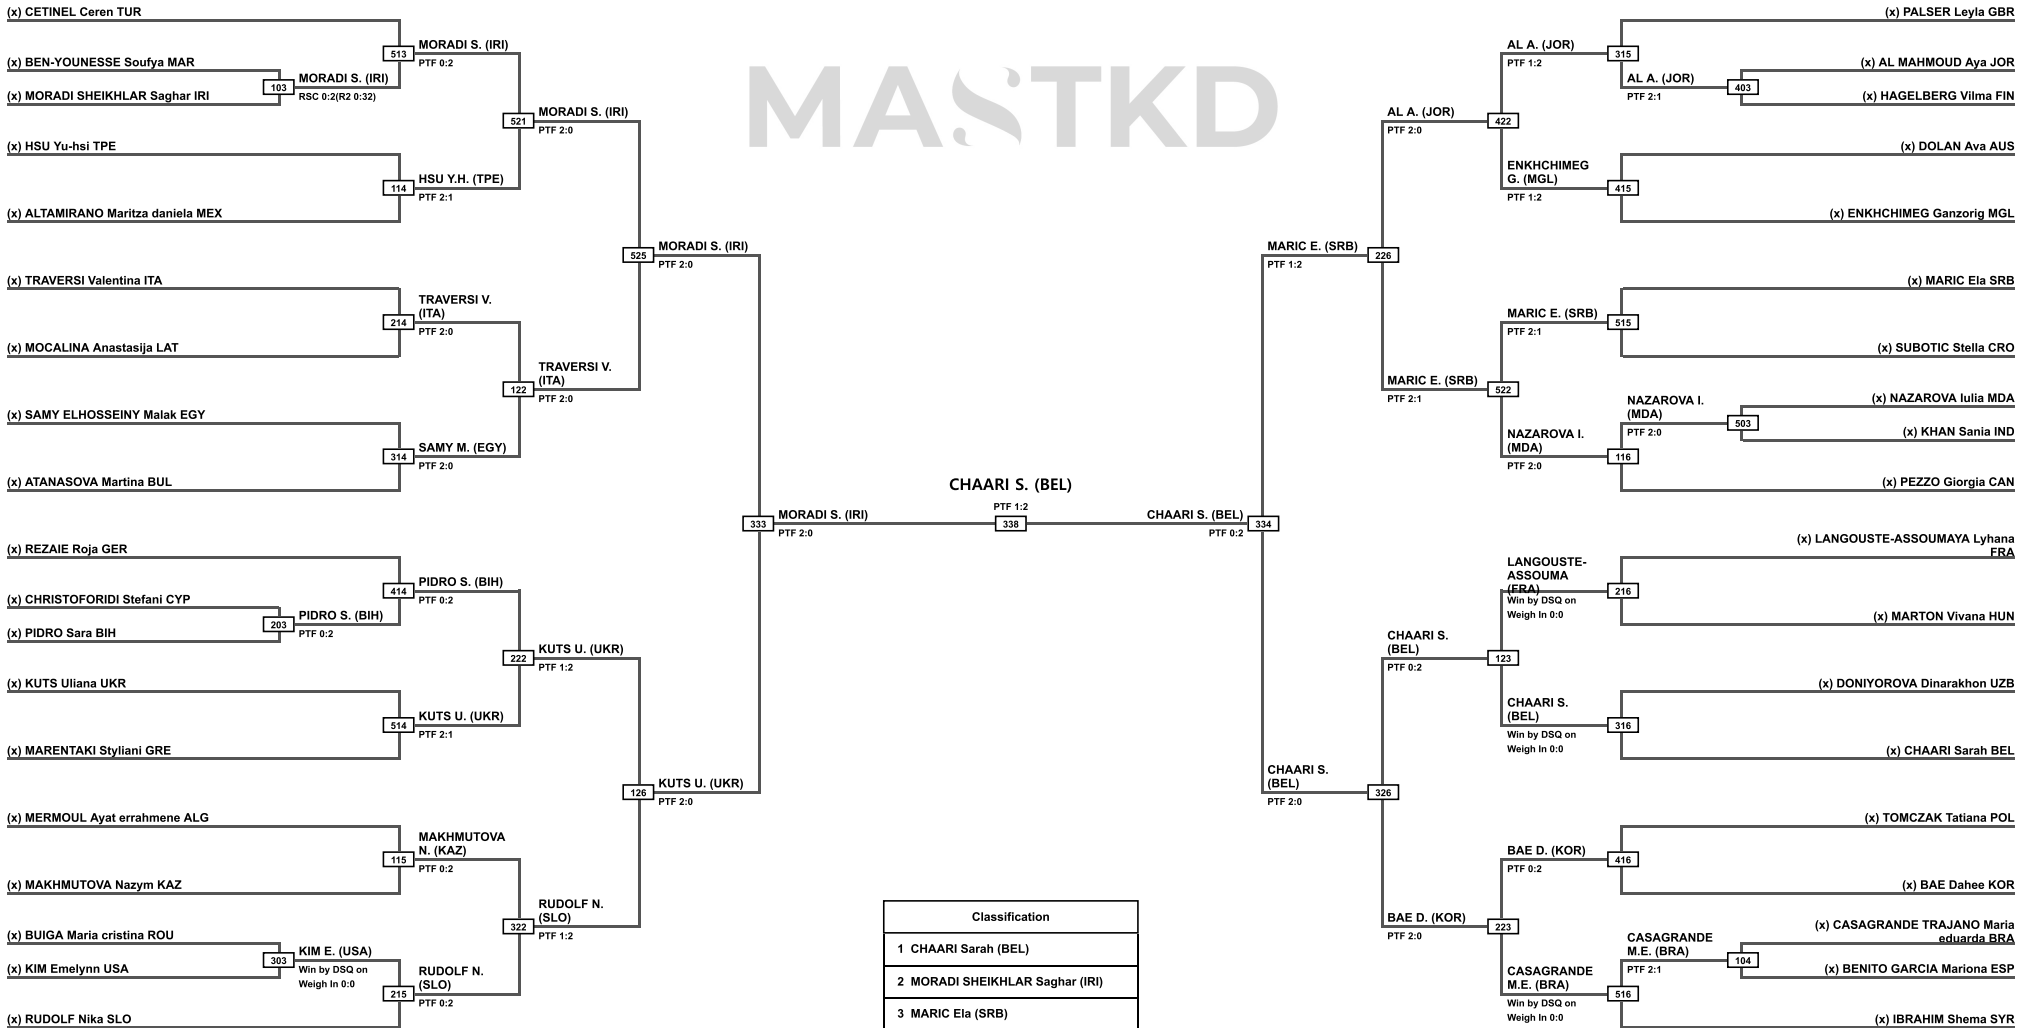

Sofia 2022 World Taekwondo Junior Championships

SAT 06 AUG 2022

W -63kg Contestants : 38

Round of 64   Round of 32   Round of 16   Quarterfinals   Semifinals   Final   Semifinals   Quarterfinals   Round of 16   Round of 32   Round of 64

MASTKD

LEGEND   RSC: Win by Referee Stops Contest   PTF: Win by Point Gap   SUP: Win by Superiority   DSQ: Win by Disqualification   DOB: Double Disqualification for unsportsmanlike behavior   DWR: Double Withdrawal   R: Round
(x): Seed   PTF: Win by final score   GDP: Win by Golden Points   WDR: Win by Withdrawal   PUN: Win by Referee Punitive Declaration   DOB: Double Disqualification for unsportsmanlike behavior   DDQ: Double Disqualification