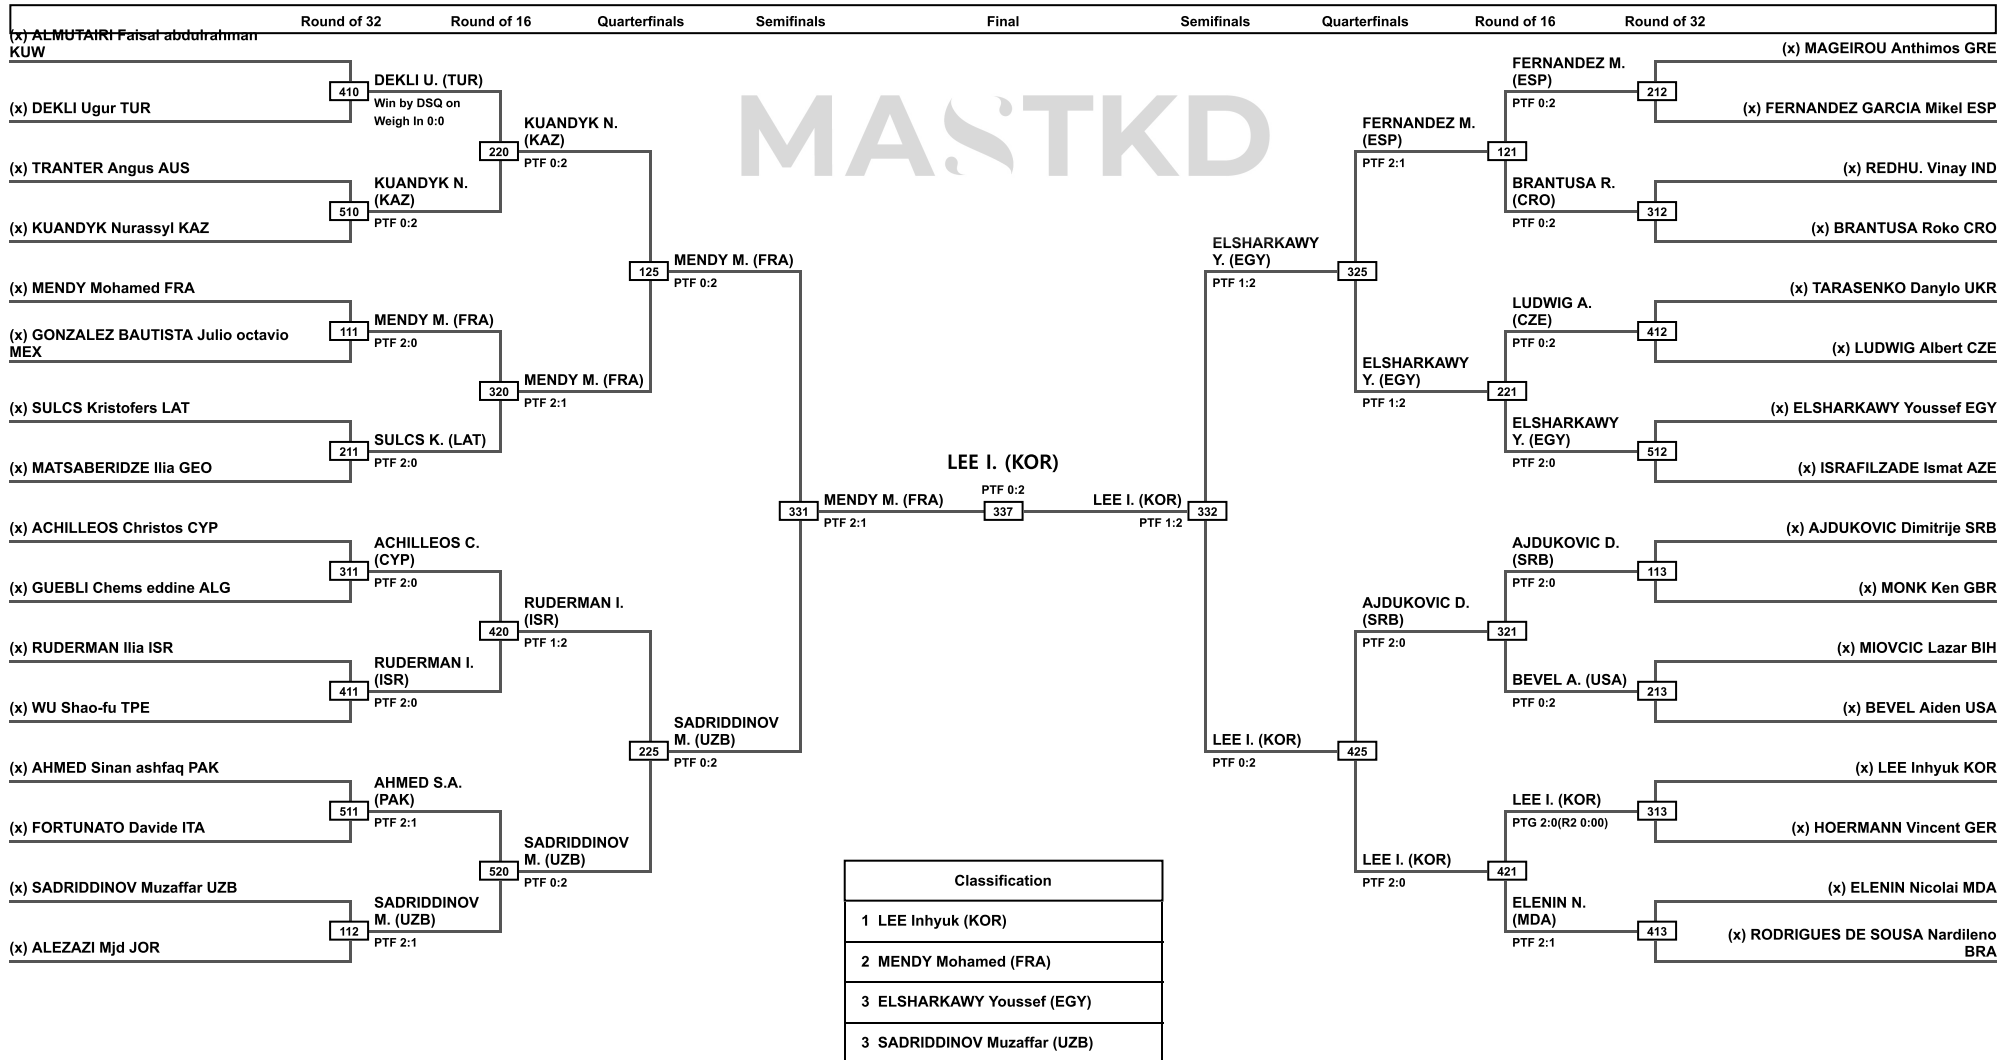

Sofia 2022 World Taekwondo Junior Championships

SAT 06 AUG 2022

M -73kg Contestants : 38

MASTKD

LEGEND RSC: Win by Referee Stops Contest PTG: Win by Point Gap SUP: Win by Superiority DSQ: Win by Disqualification DOB: Win by Disqualification for unsportsmanlike behavior DWR: Double Withdrawal R: Round
 (x): Seed PTF: Win by final score GDP: Win by Golden Points WDR: Win by Withdrawal PUN: Win by Referee Punitive Declaration DOB: Double Disqualification for unsportsmanlike behavior DDQ: Double Disqualification

Sofia 2022 World Taekwondo Junior Championships

SAT 06 AUG 2022

W -59kg Contestants : 36

Round of 64 Round of 32 Round of 16 Quarterfinals Semifinals Final Semifinals Quarterfinals Round of 16 Round of 32 Round of 64

LEGEND RSC: Win by Referee Stops Contest PTF: Win by Point Gap SUP: Win by Superiority DSQ: Win by Disqualification DOB: Win by Disqualification for unsportsmanlike behavior DWR: Double Withdrawal R: Round
 (x): Seed PTF: Win by final score GDP: Win by Golden Points WDR: Win by Withdrawal PUN: Win by Referee Punitive Declaration DOB: Double Disqualification for unsportsmanlike behavior DDQ: Double Disqualification

Sofia 2022 World Taekwondo Junior Championships

SAT 06 AUG 2022

M -78kg Contestants : 32

LEGEND	RSC: Win by Referee Stops Contest	PTG: Win by Point Gap	SUP: Win by Superiority	DSQ: Win by Disqualification	DQB: Win by Disqualification for unsportsmanlike behavior	DWR: Double Withdrawal	R: Round
(x): Seed	PTF: Win by final score	GDP: Win by Golden Points	WDR: Win by Withdrawal	PUN: Win by Referee Punitive Declaration	DOB: Double Disqualification for unsportsmanlike behavior	DDQ: Double Disqualification	