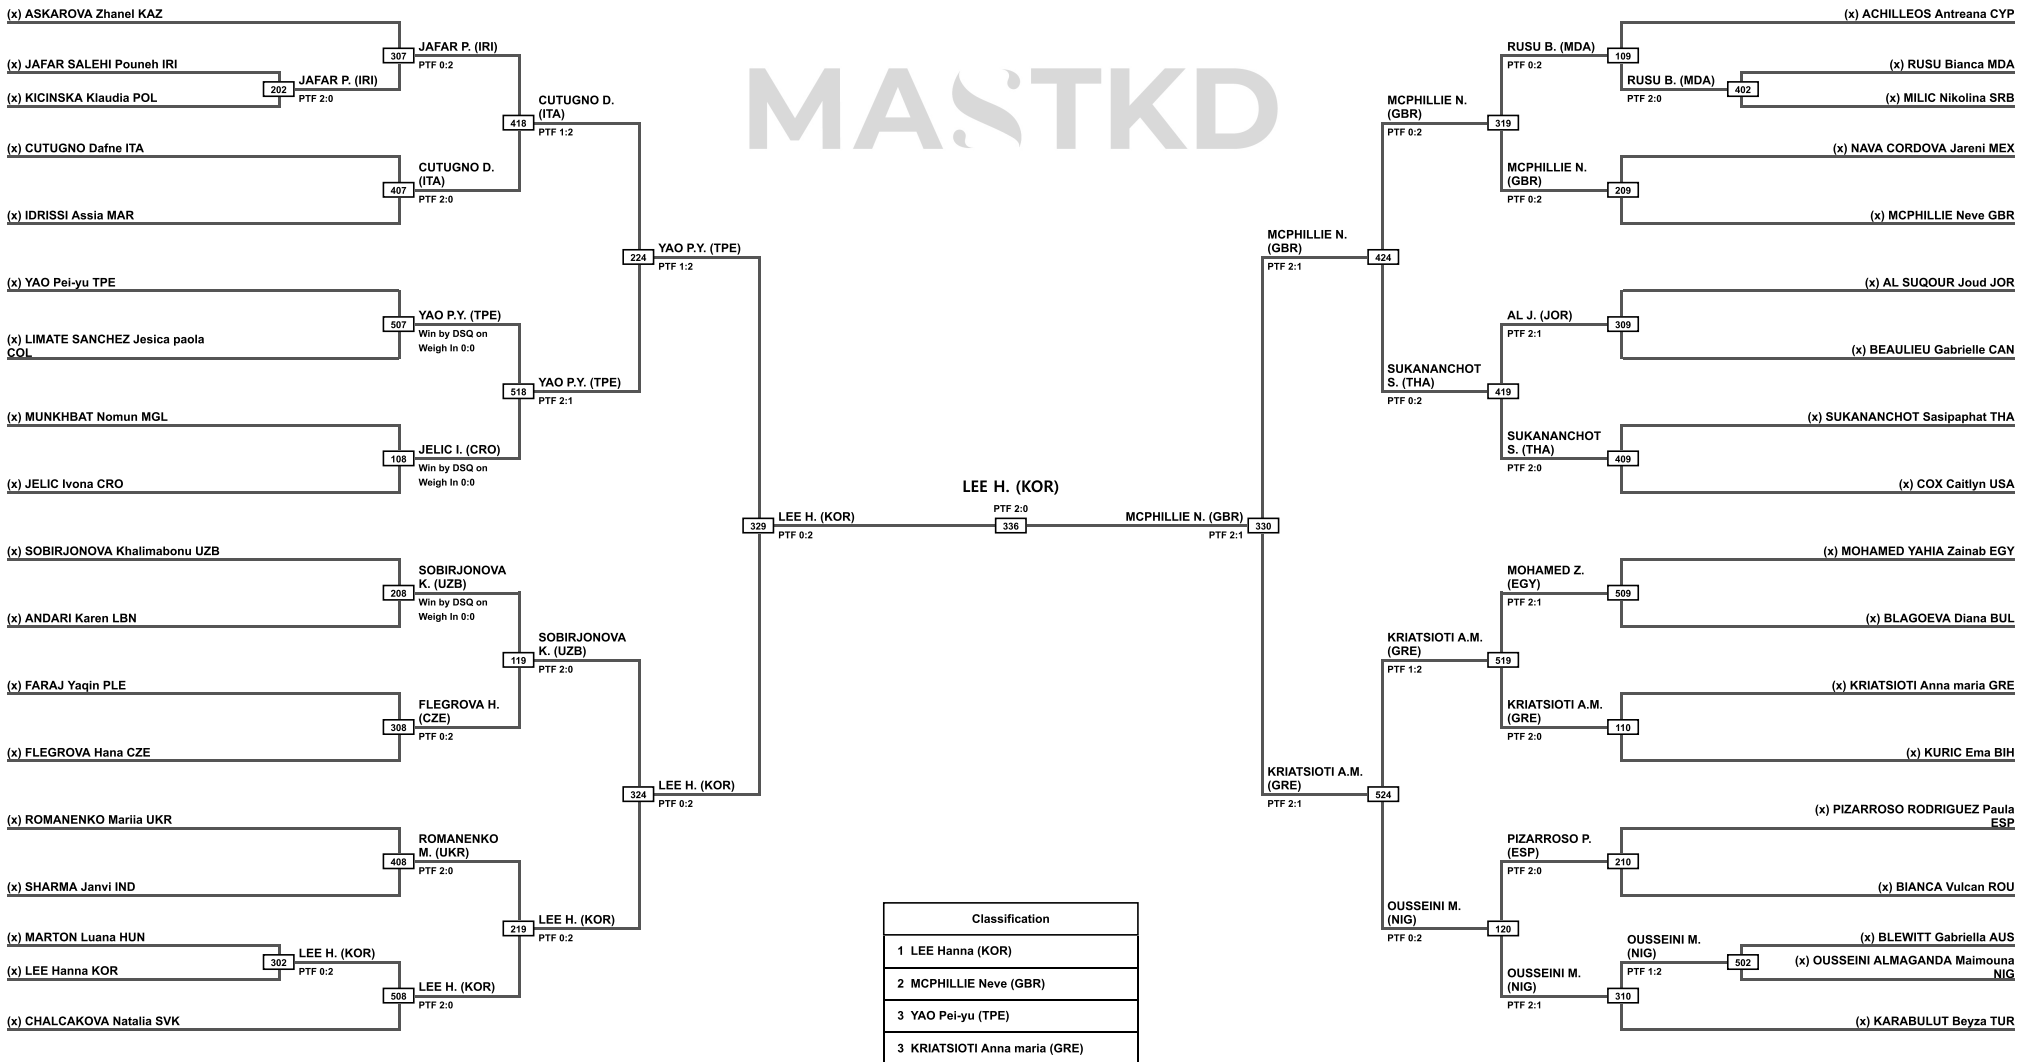

Sofia 2022 World Taekwondo Junior Championships

SAT 06 AUG 2022

M -73kg Contestants : 38

MASTKD

LEGEND RSC: Win by Referee Stops Contest PTG: Win by Point Gap SUP: Win by Superiority DSQ: Win by Disqualification DOB: Win by Disqualification for unsportsmanlike behavior DWR: Double Withdrawal R: Round
 (x): Seed PTF: Win by final score GDP: Win by Golden Points WDR: Win by Withdrawal PUN: Win by Referee Punitive Declaration DOB: Double Disqualification for unsportsmanlike behavior DDQ: Double Disqualification

LEGEND RSC: Win by Referee Stops Contest PTF: Win by Point Gap SUP: Win by Superiority DSQ: Win by Disqualification DOB: Win by Disqualification for unsportsmanlike behavior DWR: Double Withdrawal R: Round
 (x): Seed PTF: Win by final score GDP: Win by Golden Points WDR: Win by Withdrawal PUN: Win by Referee Punitive Declaration DOB: Double Disqualification for unsportsmanlike behavior DDQ: Double Disqualification