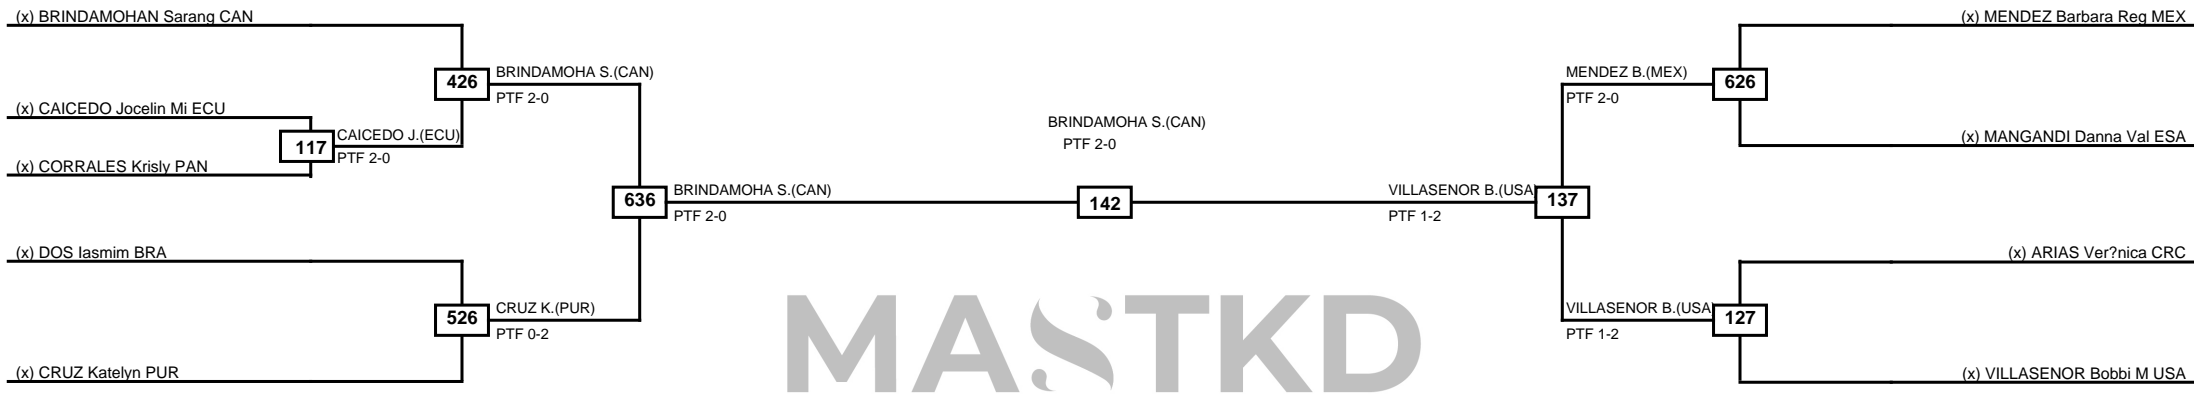

Quarterfinals
Semifinals
Final
Semifinals
Quarterfinals

MASTKD

Classification
1 CHOI Ashley USA
2 MENDEZ Damaris Gabriela ECU
3 GONZALEZ Diana Laura MEX
3 ORTIZ Chrisabel PUR

LEGEND	RSC: Win by Referee stops contest	PTG: Win by Point gap	SUP: Win by Superiority	DSQ: Win by Disqualification	DQB: Win by Disqualification for Unsportsmanlike behavior	DWR: Win by double Withdrawal	R: Round
(x)Seed	PFT: Win by Final score	GDP: Win by Golden points	WDR: Win by Withdrawal	PUN: Win by Punitive declaration	DDB: Double disqualification for Unsportsmanlike behavior	DDQ: Double Disqualification	

Round of 16	Quarterfinals	Semifinals	Final	Semifinals	Quarterfinals	Round of 16
-------------	---------------	------------	-------	------------	---------------	-------------

MASTKD

Classification
1 BRINDAMOHAN Sarangi CAN
2 VILLASENOR Bobbi Monique USA
3 CRUZ Katelyn PUR
3 MENDEZ Barbara Regina MEX