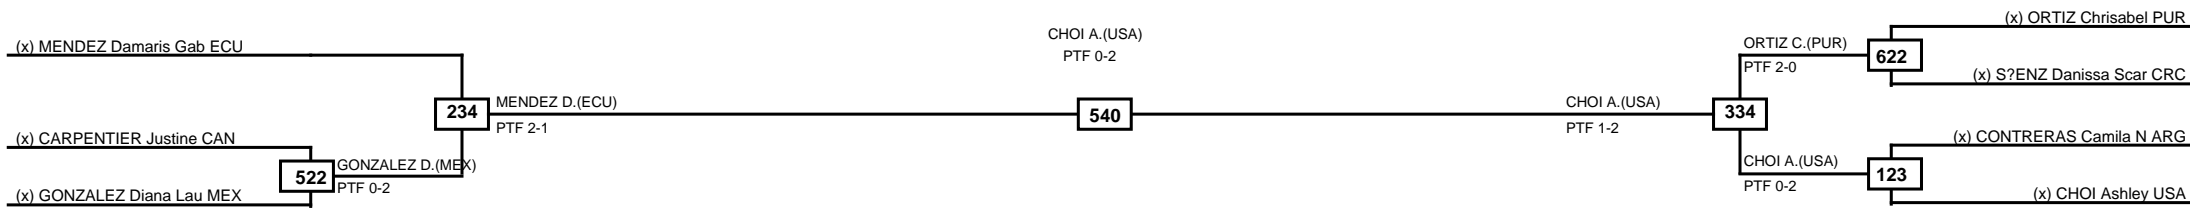

Round of 16 Quarterfinals Semifinals Final Semifinals Quarterfinals Round of 16

MASTKD

Classification
1 VILATUÑA Montserrat Alejandra ECU
2 FAZEKAS Isabella USA
3 MILLER Montana USA
3 PEREZ Daniela GUA

LEGEND RSC: Win by Referee stops contest PTG: Win by Point gap SUP: Win by Superiority DSQ: Win by Disqualification DQB: Win by Disqualification for Unsportsmanlike behavior DWR: Win by double Withdrawal R: Round
 (x)Seed PFT: Win by Final score GDP: Win by Golden points WDR: Win by Withdrawal PUN: Win by Punitive declaration DDB: Double disqualification for Unsportsmanlike behavior DDQ: Double Disqualification

Round of 16 Quarterfinals Semifinals Final Semifinals Quarterfinals Round of 16

MASTKD

Classification
1 DELLA Hazel USA
2 RAMIREZ Ana Natalia MEX
3 RICARD Maude CAN
3 GUANGA Miley Domenica ECU

LEGEND RSC: Win by Referee stops contest PTG: Win by Point gap SUP: Win by Superiority DSQ: Win by Disqualification DQB: Win by Disqualification for Unsportsmanlike behavior DWR: Win by double Withdrawal R: Round
(x)Seed PFT: Win by Final score GDP: Win by Golden points WDR: Win by Withdrawal PUN: Win by Punitive declaration DDB: Double disqualification for Unsportsmanlike behavior DDQ: Double Disqualification

Quarterfinals
Semifinals
Final
Semifinals
Quarterfinals

MASTKD

Classification
1 CHOI Ashley USA
2 MENDEZ Damaris Gabriela ECU
3 GONZALEZ Diana Laura MEX
3 ORTIZ Chrisabel PUR

LEGEND	RSC: Win by Referee stops contest	PTG: Win by Point gap	SUP: Win by Superiority	DSQ: Win by Disqualification	DQB: Win by Disqualification for Unsportsmanlike behavior	DWR: Win by double Withdrawal	R: Round
(x)Seed	PFT: Win by Final score	GDP: Win by Golden points	WDR: Win by Withdrawal	PUN: Win by Punitive declaration	DDB: Double disqualification for Unsportsmanlike behavior	DDQ: Double Disqualification	