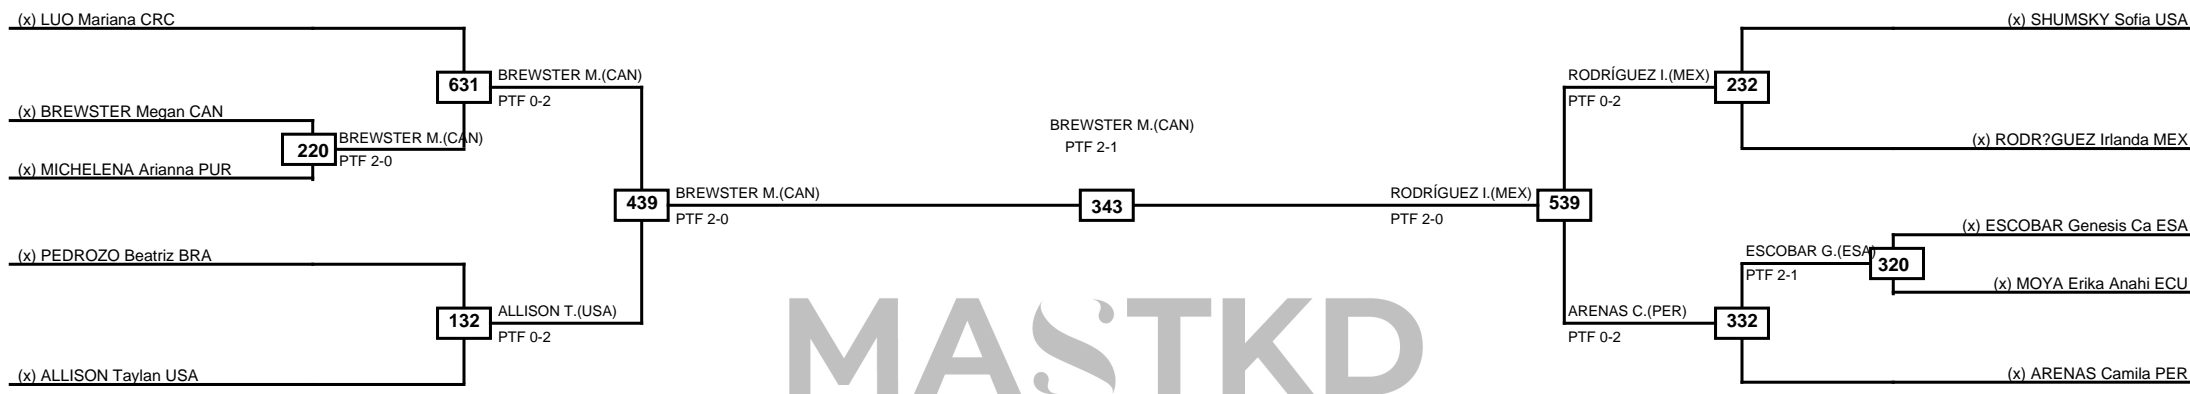

Round of 16 Quarterfinals Semifinals Final Semifinals Quarterfinals Round of 16

MASTKD

Classification
1 NAVA Jareni MEX
2 BEAULIEU Gabrielle CAN
3 RANZANI Luisa Gregorio BRA
3 COX Caitlyn USA

LEGEND RSC: Win by Referee stops contest PTG: Win by Point gap SUP: Win by Superiority DSQ: Win by Disqualification DQB: Win by Disqualification for Unsportsmanlike behavior DWR: Win by double Withdrawal R: Round
 (x)Seed PFT: Win by Final score GDP: Win by Golden points WDR: Win by Withdrawal PUN: Win by Punitive declaration DDB: Double disqualification for Unsportsmanlike behavior DDQ: Double Disqualification

Quarterfinals Semifinals

Final

Semifinals

Quarterfinals

MASTKD

Classification
1 JIMENEZ Regina MEX
2 MARINOV Elizabeth USA
3 ORELLANA Josefa CHI
3 CEDEÑO Anggelina Beatriz ECU

LEGEND	RSC: Win by Referee stops contest	PTG: Win by Point gap	SUP: Win by Superiority	DSQ: Win by Disqualification	DQB: Win by Disqualification for Unsportsmanlike behavior	DWR: Win by double Withdrawal	R: Round
(x)Seed	PFT: Win by Final score	GDP: Win by Golden points	WDR: Win by Withdrawal	PUN: Win by Punitive declaration	DDB: Double disqualification for Unsportsmanlike behavior	DDQ: Double Disqualification	

Round of 16 Quarterfinals Semifinals

Final

Semifinals

Quarterfinals Round of 16

Classification
1 BREWSTER Megan CAN
2 RODRÍGUEZ Irlanda MEX
3 ALLISON Taylan USA
3 ARENAS Camila PER

LEGEND RSC: Win by Referee stops contest PTG: Win by Point gap SUP: Win by Superiority DSQ: Win by Disqualification DQB: Win by Disqualification for Unsportsmanlike behavior DWR: Win by double Withdrawal R: Round
(x)Seed PFT: Win by Final score GDP: Win by Golden points WDR: Win by Withdrawal PUN: Win by Punitive declaration DDB: Double disqualification for Unsportsmanlike behavior DDQ: Double Disqualification