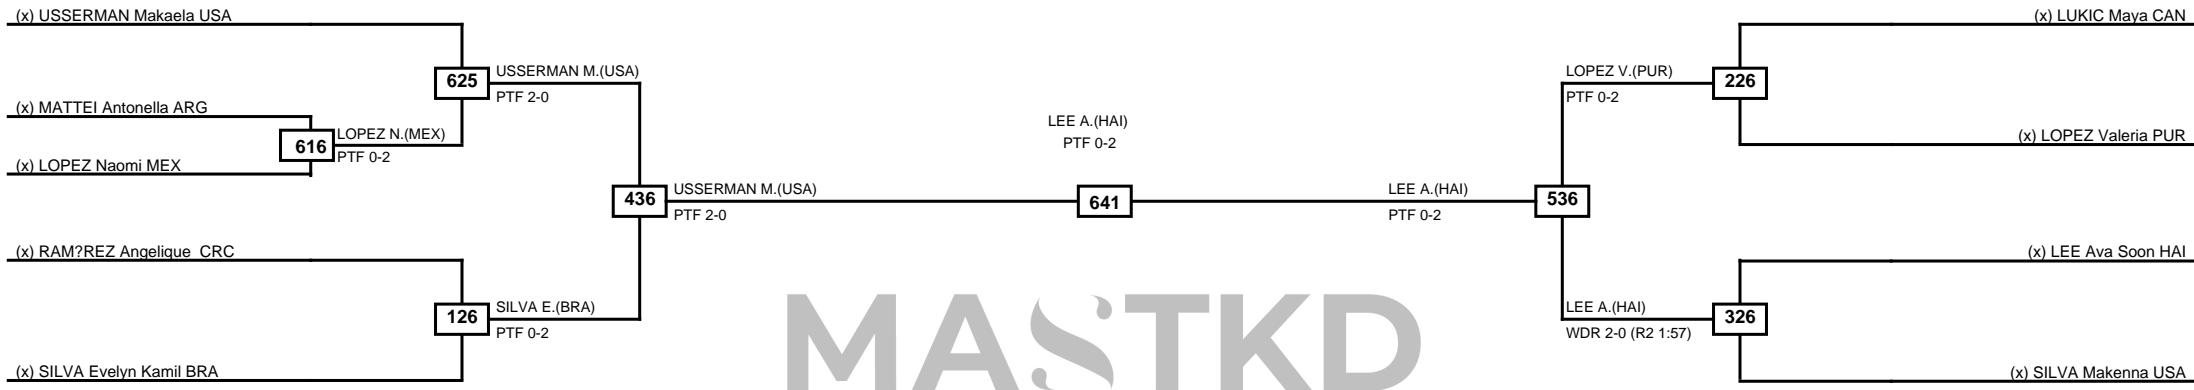

Quarterfinals Semifinals

Final

Semifinals

Quarterfinals

Classification
1 SANCHEZ Victor USA
2 LE Aubert CAN
3 RUIZ Orlando Daniel MEX
3 VARGAS Jared Esteban ECU

LEGEND RSC: Win by Referee stops contest PTG: Win by Point gap SUP: Win by Superiority DSQ: Win by Disqualification DQB: Win by Disqualification for Unsportsmanlike behavior DWR: Win by double Withdrawal R: Round
 (x)Seed PFT: Win by Final score GDP: Win by Golden points WDR: Win by Withdrawal PUN: Win by Punitive declaration DDB: Double disqualification for Unsportsmanlike behavior DDQ: Double Disqualification

Round of 16 Quarterfinals Semifinals Final Semifinals Quarterfinals Round of 16

Classification
1 LEE Ava Soon HAI
2 USSERMAN Makaela USA
3 LOPEZ Valeria PUR
3 SILVA Evelyn Kamilly BRA

LEGEND	RSC: Win by Referee stops contest	PTG: Win by Point gap	SUP: Win by Superiority	DSQ: Win by Disqualification	DQB: Win by Disqualification for Unsportsmanlike behavior	DWR: Win by double Withdrawal	R: Round
(x)Seed	PFT: Win by Final score	GDP: Win by Golden points	WDR: Win by Withdrawal	PUN: Win by Punitive declaration	DDB: Double disqualification for Unsportsmanlike behavior	DDQ: Double Disqualification	

Quarterfinals Semifinals

Final

Semifinals

Quarterfinals

MASTKD

Classification
1 AMIRKHANYAN Mia USA
2 ALTAMIRANO Maritza Daniela MEX
3 UNIAT Debora BRA
3 ROSADO Kiara PUR

LEGEND RSC: Win by Referee stops contest PTF: Win by Point gap SUP: Win by Superiority DSQ: Win by Disqualification DQB: Win by Disqualification for Unsportsmanlike behavior DWR: Win by double Withdrawal R: Round
 (x)Seed PFT: Win by Final score GDP: Win by Golden points WDR: Win by Withdrawal PUN: Win by Punitive declaration DDB: Double disqualification for Unsportsmanlike behavior DDQ: Double Disqualification