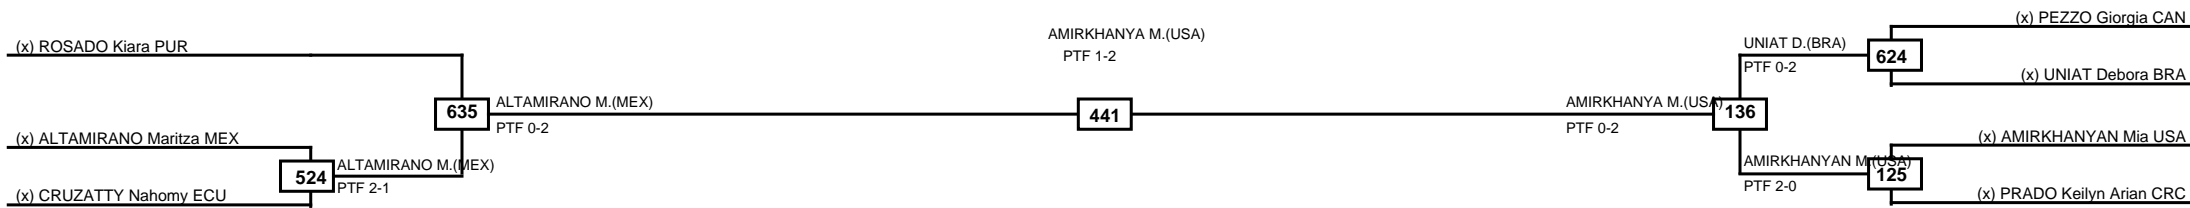

Quarterfinals Semifinals

Final

Semifinals

Quarterfinals

Classification
1 SANCHEZ Victor USA
2 LE Aubert CAN
3 RUIZ Orlando Daniel MEX
3 VARGAS Jared Esteban ECU

LEGEND RSC: Win by Referee stops contest PTG: Win by Point gap SUP: Win by Superiority DSQ: Win by Disqualification DQB: Win by Disqualification for Unsportsmanlike behavior DWR: Win by double Withdrawal R: Round
 (x)Seed PFT: Win by Final score GDP: Win by Golden points WDR: Win by Withdrawal PUN: Win by Punitive declaration DDB: Double disqualification for Unsportsmanlike behavior DDQ: Double Disqualification

Round of 16 Quarterfinals Semifinals Final Semifinals Quarterfinals Round of 16

Classification
1 LEE Ava Soon HAI
2 USSERMAN Makaela USA
3 LOPEZ Valeria PUR
3 SILVA Evelyn Kamilly BRA

LEGEND	RSC: Win by Referee stops contest	PTG: Win by Point gap	SUP: Win by Superiority	DSQ: Win by Disqualification	DQB: Win by Disqualification for Unsportsmanlike behavior	DWR: Win by double Withdrawal	R: Round
(x)Seed	PFT: Win by Final score	GDP: Win by Golden points	WDR: Win by Withdrawal	PUN: Win by Punitive declaration	DDB: Double disqualification for Unsportsmanlike behavior	DDQ: Double Disqualification	

Quarterfinals Semifinals

Final

Semifinals

Quarterfinals

MASTKD

Classification
1 AMIRKHANYAN Mia USA
2 ALTAMIRANO Maritza Daniela MEX
3 UNIAT Debora BRA
3 ROSADO Kiara PUR

LEGEND RSC: Win by Referee stops contest PTF: Win by Point gap SUP: Win by Superiority DSQ: Win by Disqualification DQB: Win by Disqualification for Unsportsmanlike behavior DWR: Win by double Withdrawal R: Round
 (x)Seed PFT: Win by Final score GDP: Win by Golden points WDR: Win by Withdrawal PUN: Win by Punitive declaration DDB: Double disqualification for Unsportsmanlike behavior DDQ: Double Disqualification