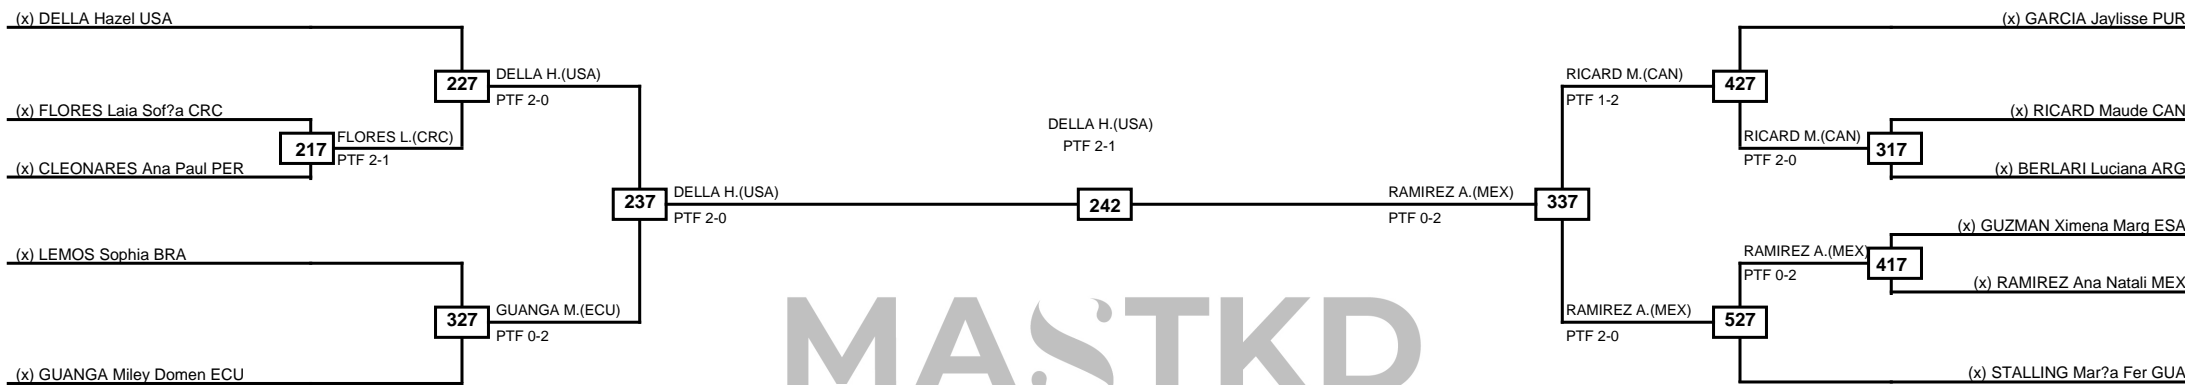

Round of 16 Quarterfinals Semifinals

Final

Semifinals

Quarterfinals Round of 16

Classification
1 BREWSTER Megan CAN
2 RODRÍGUEZ Irlanda MEX
3 ALLISON Taylan USA
3 ARENAS Camila PER

LEGEND RSC: Win by Referee stops contest PTG: Win by Point gap SUP: Win by Superiority DSQ: Win by Disqualification DQB: Win by Disqualification for Unsportsmanlike behavior DWR: Win by double Withdrawal R: Round
(x)Seed PFT: Win by Final score GDP: Win by Golden points WDR: Win by Withdrawal PUN: Win by Punitive declaration DDB: Double disqualification for Unsportsmanlike behavior DDQ: Double Disqualification

Round of 16 Quarterfinals Semifinals Final Semifinals Quarterfinals Round of 16

MASTKD

Classification
1 VILATUÑA Montserrat Alejandra ECU
2 FAZEKAS Isabella USA
3 MILLER Montana USA
3 PEREZ Daniela GUA

LEGEND RSC: Win by Referee stops contest PTG: Win by Point gap SUP: Win by Superiority DSQ: Win by Disqualification DQB: Win by Disqualification for Unsportsmanlike behavior DWR: Win by double Withdrawal R: Round
 (x)Seed PFT: Win by Final score GDP: Win by Golden points WDR: Win by Withdrawal PUN: Win by Punitive declaration DDB: Double disqualification for Unsportsmanlike behavior DDQ: Double Disqualification

Round of 16 Quarterfinals Semifinals Final Semifinals Quarterfinals Round of 16

MASTKD

Classification
1 DELLA Hazel USA
2 RAMIREZ Ana Natalia MEX
3 RICARD Maude CAN
3 GUANGA Miley Domenica ECU

LEGEND RSC: Win by Referee stops contest PTG: Win by Point gap SUP: Win by Superiority DSQ: Win by Disqualification DQB: Win by Disqualification for Unsportsmanlike behavior DWR: Win by double Withdrawal R: Round
(x)Seed PFT: Win by Final score GDP: Win by Golden points WDR: Win by Withdrawal PUN: Win by Punitive declaration DDB: Double disqualification for Unsportsmanlike behavior DDQ: Double Disqualification