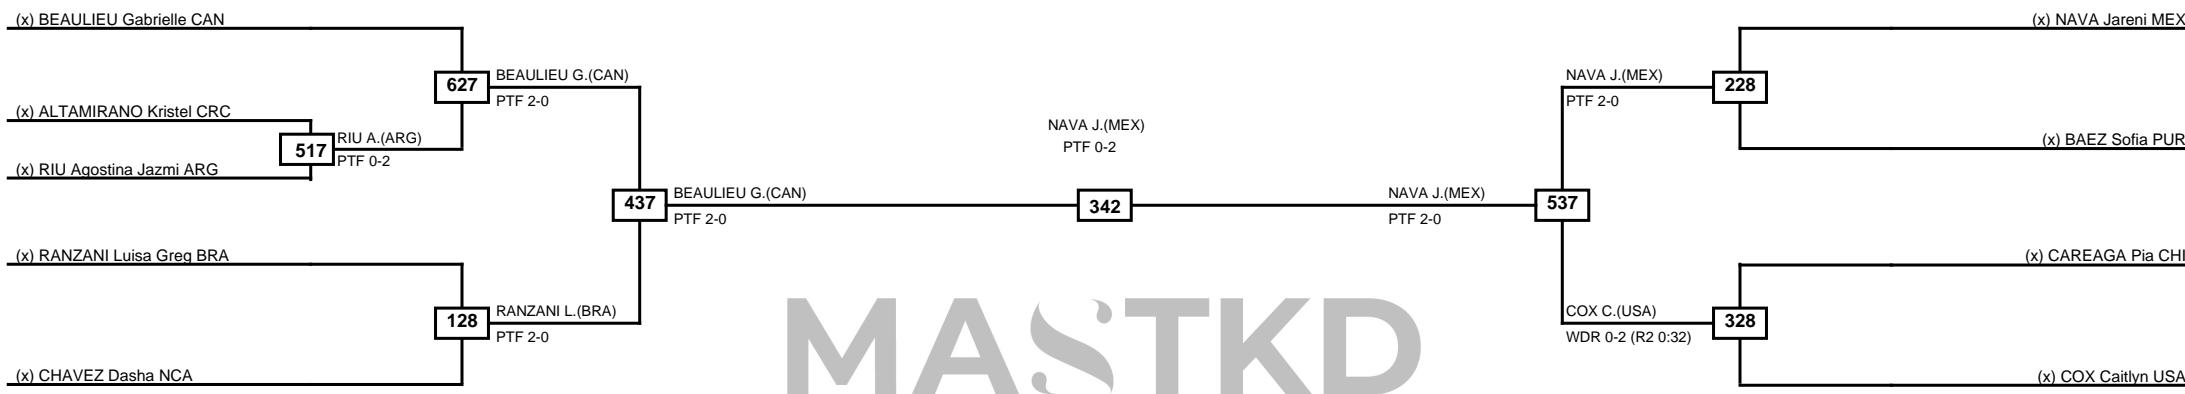

Round of 16 Quarterfinals Semifinals Final Semifinals Quarterfinals Round of 16

Classification
1 LEE Ava Soon HAI
2 USSERMAN Makaela USA
3 LOPEZ Valeria PUR
3 SILVA Evelyn Kamilly BRA

LEGEND	RSC: Win by Referee stops contest	PTG: Win by Point gap	SUP: Win by Superiority	DSQ: Win by Disqualification	DQB: Win by Disqualification for Unsportsmanlike behavior	DWR: Win by double Withdrawal	R: Round
(x)Seed	PFT: Win by Final score	GDP: Win by Golden points	WDR: Win by Withdrawal	PUN: Win by Punitive declaration	DDB: Double disqualification for Unsportsmanlike behavior	DDQ: Double Disqualification	

Quarterfinals Semifinals

Final

Semifinals

Quarterfinals

MASTKD

Classification
1 AMIRKHANYAN Mia USA
2 ALTAMIRANO Maritza Daniela MEX
3 UNIAT Debora BRA
3 ROSADO Kiara PUR

LEGEND RSC: Win by Referee stops contest PTF: Win by Point gap SUP: Win by Superiority DSQ: Win by Disqualification DQB: Win by Disqualification for Unsportsmanlike behavior DWR: Win by double Withdrawal R: Round
 (x)Seed PFT: Win by Final score GDP: Win by Golden points WDR: Win by Withdrawal PUN: Win by Punitive declaration DDB: Double disqualification for Unsportsmanlike behavior DDQ: Double Disqualification

Round of 16 Quarterfinals Semifinals Final Semifinals Quarterfinals Round of 16

MASTKD

Classification
1 NAVA Jareni MEX
2 BEAULIEU Gabrielle CAN
3 RANZANI Luisa Gregorio BRA
3 COX Caitlyn USA

LEGEND RSC: Win by Referee stops contest PTG: Win by Point gap SUP: Win by Superiority DSQ: Win by Disqualification DQB: Win by Disqualification for Unsportsmanlike behavior DWR: Win by double Withdrawal R: Round
 (x)Seed PFT: Win by Final score GDP: Win by Golden points WDR: Win by Withdrawal PUN: Win by Punitive declaration DDB: Double disqualification for Unsportsmanlike behavior DDQ: Double Disqualification