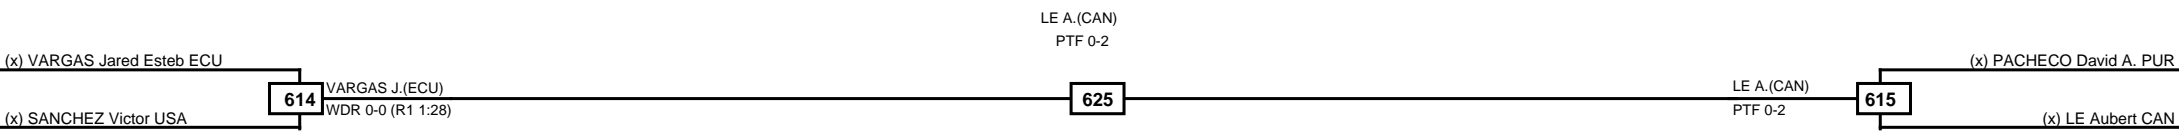

Semifinals	Final	Semifinals

Classification
1 LE Aubert CAN
2 VARGAS Jared Esteban ECU
3 PACHECO David A. PUR
3 SANCHEZ Victor USA

LEGEND	RSC: Win by Referee stops contest	PTG: Win by Point gap	SUP: Win by Superiority	DSQ: Win by Disqualification	DQB: Win by Disqualification for Unsportsmanlike behavior	DWR: Win by double Withdrawal	R: Round
(x)Seed	PFT: Win by Final score	GDP: Win by Golden points	WDR: Win by Withdrawal	PUN: Win by Punitive declaration	DDB: Double disqualification for Unsportsmanlike behavior	DDQ: Double Disqualification