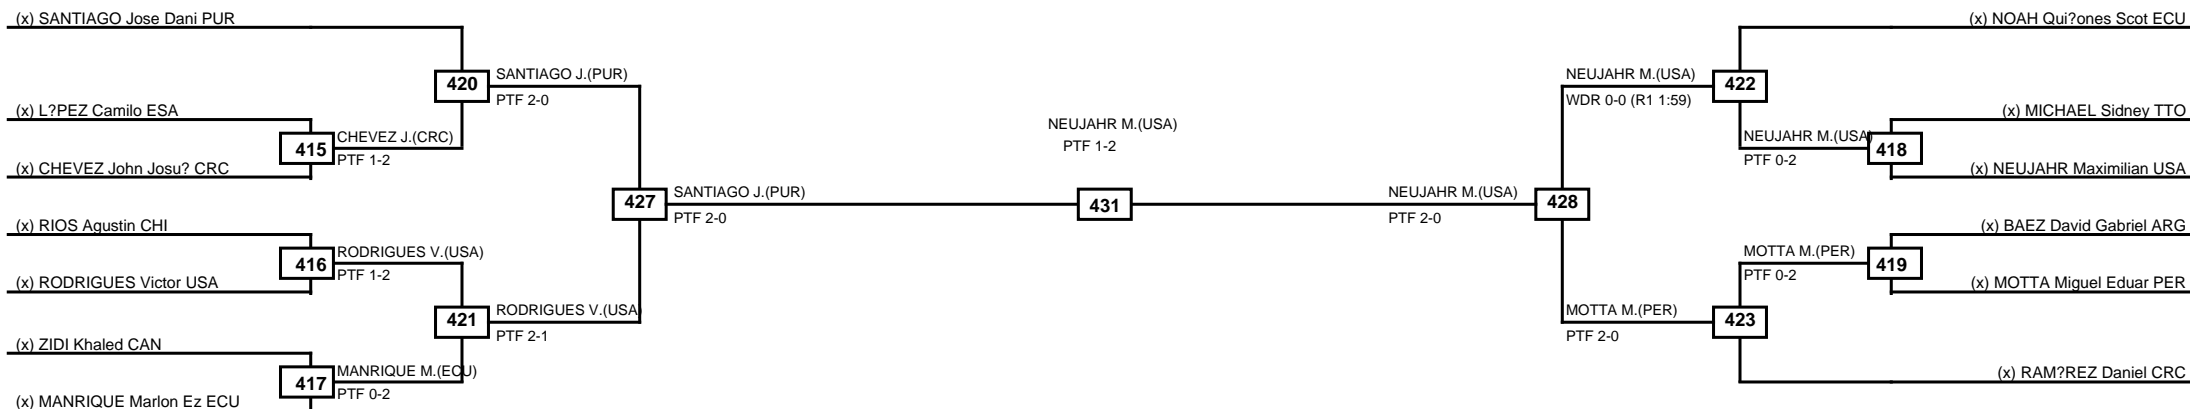

Round of 16	Quarterfinals	Semifinals	Final	Semifinals	Quarterfinals	Round of 16

Classification
1 NEUJHR Maximilian USA
2 SANTIAGO Jose Daniel PUR
3 RODRIGUES Victor USA
3 MOTTA Miguel Eduardo PER

LEGEND	RSC: Win by Referee stops contest	PTG: Win by Point gap	SUP: Win by Superiority	DSQ: Win by Disqualification	DQB: Win by Disqualification for Unsportsmanlike behavior	DWR: Win by double Withdrawal	R: Round
(x)Seed	PFT: Win by Final score	GDP: Win by Golden points	WDR: Win by Withdrawal	PUN: Win by Punitive declaration	DDB: Double disqualification for Unsportsmanlike behavior	DDQ: Double Disqualification