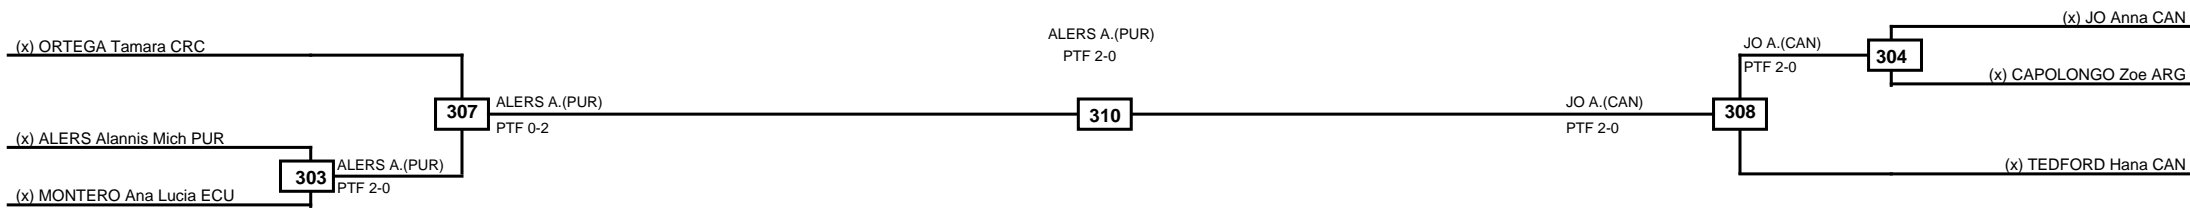

Quarterfinals	Semifinals	Final	Semifinals	Quarterfinals

Classification
1 ALERS Alannis Michelle PUR
2 JO Anna CAN
3 TEDFORD Hana CAN
3 ORTEGA Tamara CRC

LEGEND	RSC: Win by Referee stops contest	PTG: Win by Point gap	SUP: Win by Superiority	DSQ: Win by Disqualification	DQB: Win by Disqualification for Unsportsmanlike behavior	DWR: Win by double Withdrawal	R: Round
	(x)Seed	PFT: Win by Final score	GDP: Win by Golden points	WDR: Win by Withdrawal	PUN: Win by Punitive declaration	DDB: Double disqualification for Unsportsmanlike behavior	DDQ: Double Disqualification