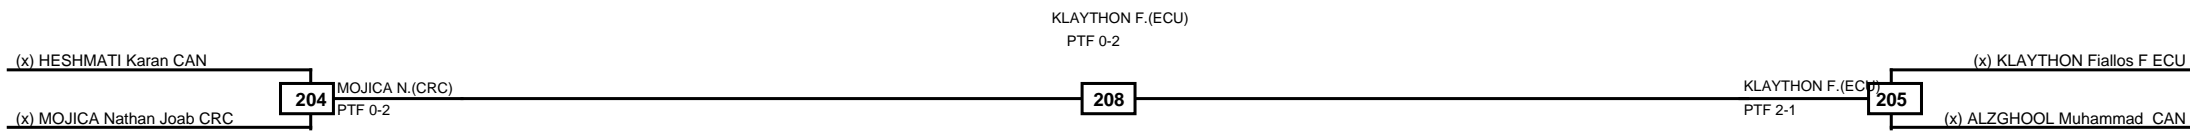

Semifinals	Final	Semifinals

Classification	
1	KLAYTHON Fiallos Franco ECU
2	MOJICA Nathan Joab CRC
3	ALZGHOOOL Muhammad Almutaz CAN
3	HESHMATI Karan CAN

LEGEND	RSC: Win by Referee stops contest	PTG: Win by Point gap	SUP: Win by Superiority	DSQ: Win by Disqualification	DQB: Win by Disqualification for Unsportsmanlike behavior	DWR: Win by double Withdrawal	R: Round
(x)Seed	PFT: Win by Final score	GDP: Win by Golden points	WDR: Win by Withdrawal	PUN: Win by Punitive declaration	DDB: Double disqualification for Unsportsmanlike behavior	DDQ: Double Disqualification