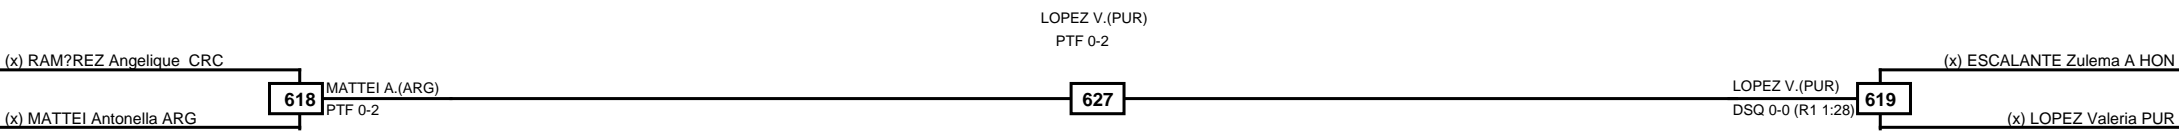

Semifinals	Final	Semifinals

Classification
1 LOPEZ Valeria PUR
2 MATTEI Antonella ARG
3 RAM?REZ Angelique Judith CRC
3 ESCALANTE Zulema Abigail HON

LEGEND	RSC: Win by Referee stops contest	PTG: Win by Point gap	SUP: Win by Superiority	DSQ: Win by Disqualification	DQB: Win by Disqualification for Unsportsmanlike behavior	DWR: Win by double Withdrawal	R: Round
(x)Seed	PFT: Win by Final score	GDP: Win by Golden points	WDR: Win by Withdrawal	PUN: Win by Punitive declaration	DDB: Double disqualification for Unsportsmanlike behavior	DDQ: Double Disqualification