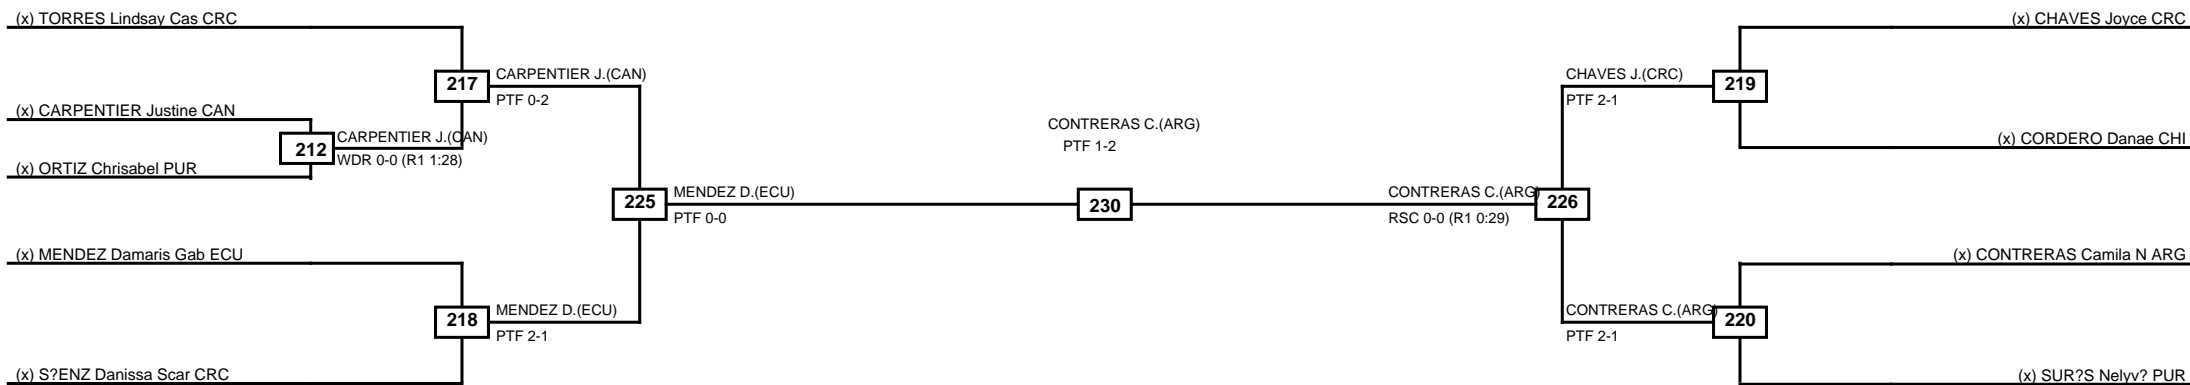

Round of 16	Quarterfinals	Semifinals	Final	Semifinals	Quarterfinals	Round of 16

Classification
1 CONTRERAS Camila Noemi ARG
2 MENDEZ Damaris Gabriela ECU
3 CHAVES Joyce CRC
3 CARPENTIER Justine CAN

LEGEND	RSC: Win by Referee stops contest	PTG: Win by Point gap	SUP: Win by Superiority	DSQ: Win by Disqualification	DQB: Win by Disqualification for Unsportsmanlike behavior	DWR: Win by double Withdrawal	R: Round
	(x)Seed	PFT: Win by Final score	GDP: Win by Golden points	WDR: Win by Withdrawal	PUN: Win by Punitive declaration	DDB: Double disqualification for Unsportsmanlike behavior	DDQ: Double Disqualification