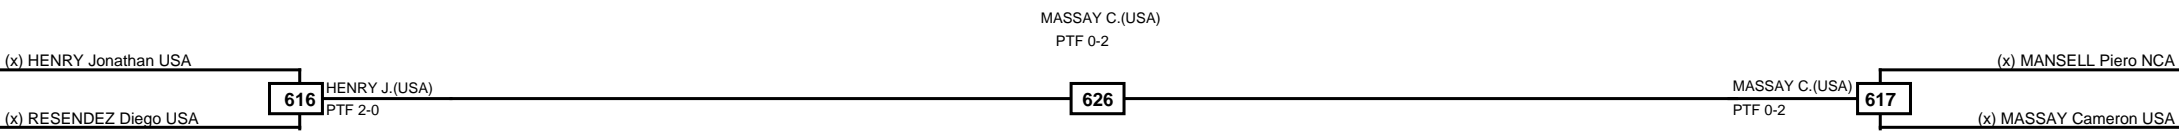

Semifinals	Final	Semifinals

Classification
1 MASSAY Cameron USA
2 HENRY Jonathan USA
3 RESENDEZ Diego USA
3 MANSELL Piero NCA

LEGEND	RSC: Win by Referee stops contest	PTG: Win by Point gap	SUP: Win by Superiority	DSQ: Win by Disqualification	DQB: Win by Disqualification for Unsportsmanlike behavior	DWR: Win by double Withdrawal	R: Round
(x)Seed	PFT: Win by Final score	GDP: Win by Golden points	WDR: Win by Withdrawal	PUN: Win by Punitive declaration	DDB: Double disqualification for Unsportsmanlike behavior	DDQ: Double Disqualification