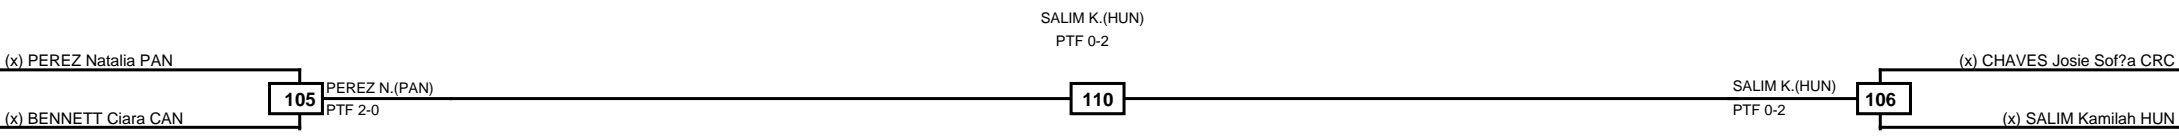

Semifinals	Final	Semifinals

Classification
1 SALIM Kamilah HUN
2 PEREZ Natalia PAN
3 CHAVES Josie Sof?~a CRC
3 BENNETT Ciara CAN

LEGEND	RSC: Win by Referee stops contest	PTG: Win by Point gap	SUP: Win by Superiority	DSQ: Win by Disqualification	DQB: Win by Disqualification for Unsportsmanlike behavior	DWR: Win by double Withdrawal	R: Round
(x)Seed	PFT: Win by Final score	GDP: Win by Golden points	WDR: Win by Withdrawal	PUN: Win by Punitive declaration	DDB: Double disqualification for Unsportsmanlike behavior	DDQ: Double Disqualification