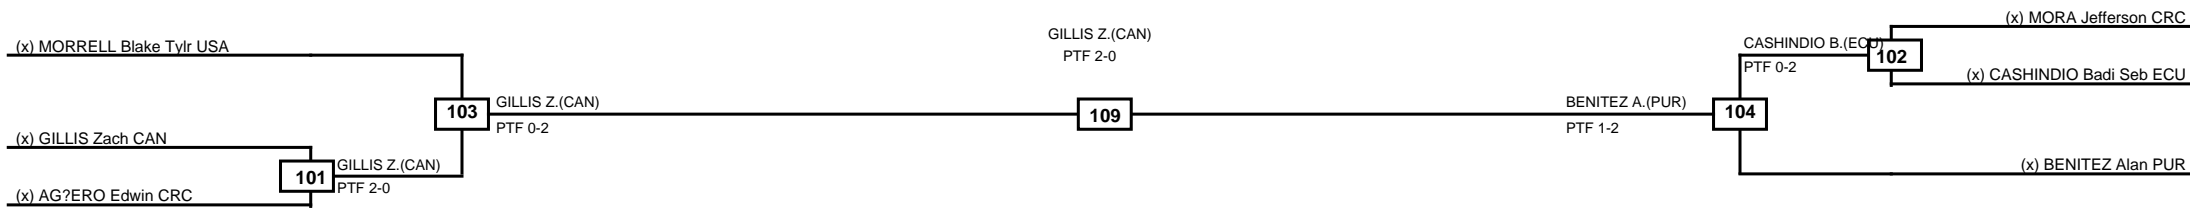

Quarterfinals	Semifinals	Final	Semifinals	Quarterfinals

Classification
1 GILLIS Zach CAN
2 BENITEZ Alan PUR
3 CASHINDIO Badi Sebastian ECU
3 MORRELL Blake Tylr USA

LEGEND	RSC: Win by Referee stops contest	PTG: Win by Point gap	SUP: Win by Superiority	DSQ: Win by Disqualification	DQB: Win by Disqualification for Unsportsmanlike behavior	DWR: Win by double Withdrawal	R: Round
(x)Seed	PFT: Win by Final score	GDP: Win by Golden points	WDR: Win by Withdrawal	PUN: Win by Punitive declaration	DDB: Double disqualification for Unsportsmanlike behavior	DDQ: Double Disqualification