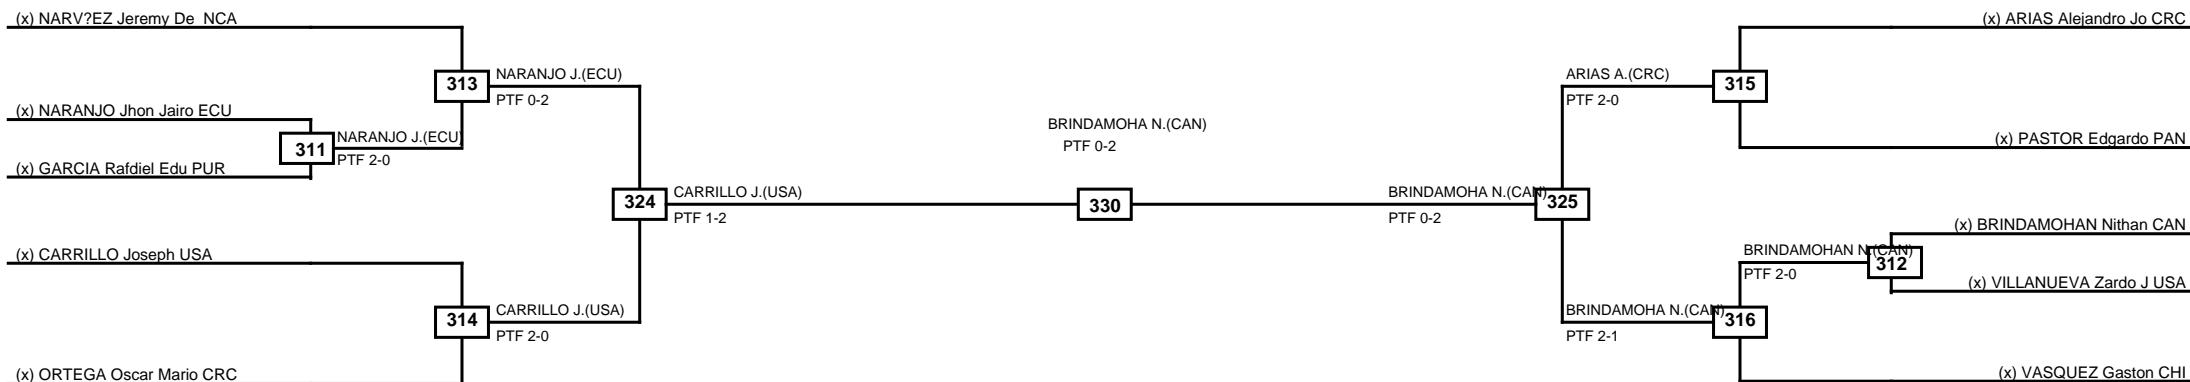

Round of 16	Quarterfinals	Semifinals	Final	Semifinals	Quarterfinals	Round of 16

Classification
1 BRINDAMOHAN Nithan CAN
2 CARRILLO Joseph USA
3 ARIAS Alejandro Josue CRC
3 NARANJO Jhon Jairo ECU

LEGEND	RSC: Win by Referee stops contest	PTG: Win by Point gap	SUP: Win by Superiority	DSQ: Win by Disqualification	DQB: Win by Disqualification for Unsportsmanlike behavior	DWR: Win by double Withdrawal	R: Round
(x)Seed	PFT: Win by Final score	GDP: Win by Golden points	WDR: Win by Withdrawal	PUN: Win by Punitive declaration	DDB: Double disqualification for Unsportsmanlike behavior	DDQ: Double Disqualification