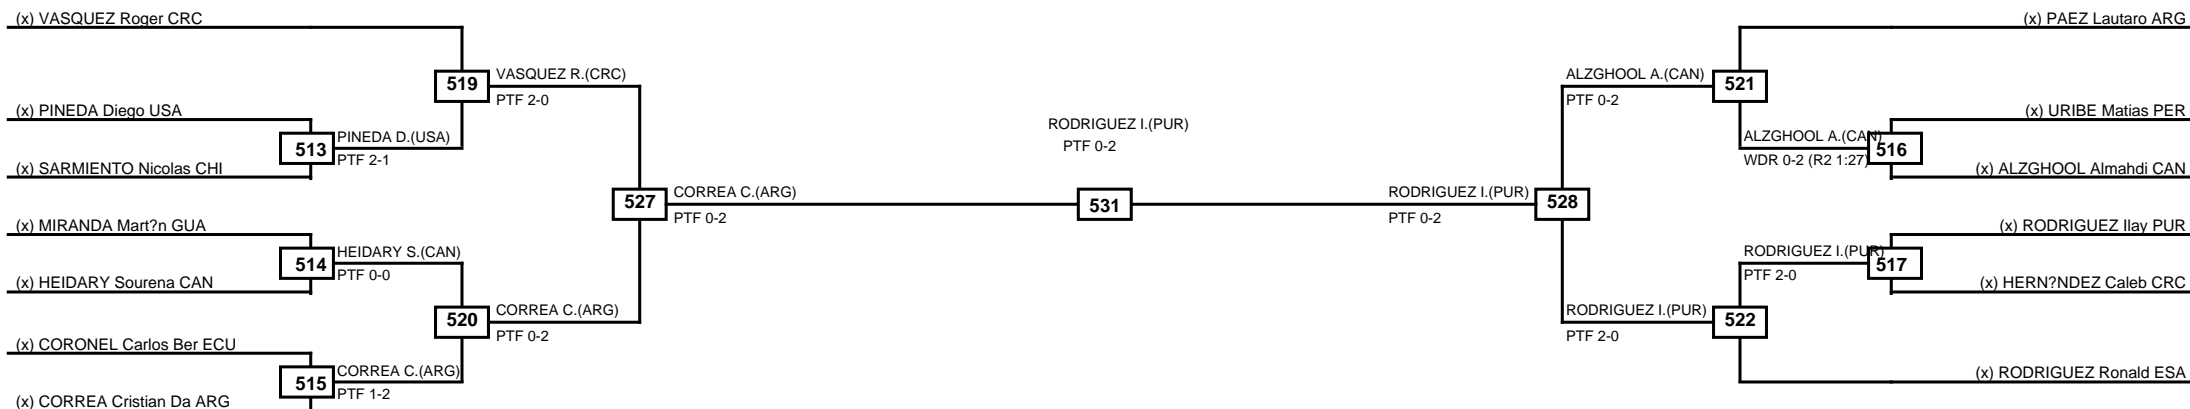

Round of 16	Quarterfinals	Semifinals	Final	Semifinals	Quarterfinals	Round of 16

Classification
1 RODRIGUEZ Ilay PUR
2 CORREA Cristian Damian ARG
3 VASQUEZ Roger CRC
3 ALZGHOOOL Almahdi CAN

LEGEND	RSC: Win by Referee stops contest	PTG: Win by Point gap	SUP: Win by Superiority	DSQ: Win by Disqualification	DQB: Win by Disqualification for Unsportsmanlike behavior	DWR: Win by double Withdrawal	R: Round
	(x)Seed	PFT: Win by Final score	GDP: Win by Golden points	WDR: Win by Withdrawal	PUN: Win by Punitive declaration	DDB: Double disqualification for Unsportsmanlike behavior	DDQ: Double Disqualification