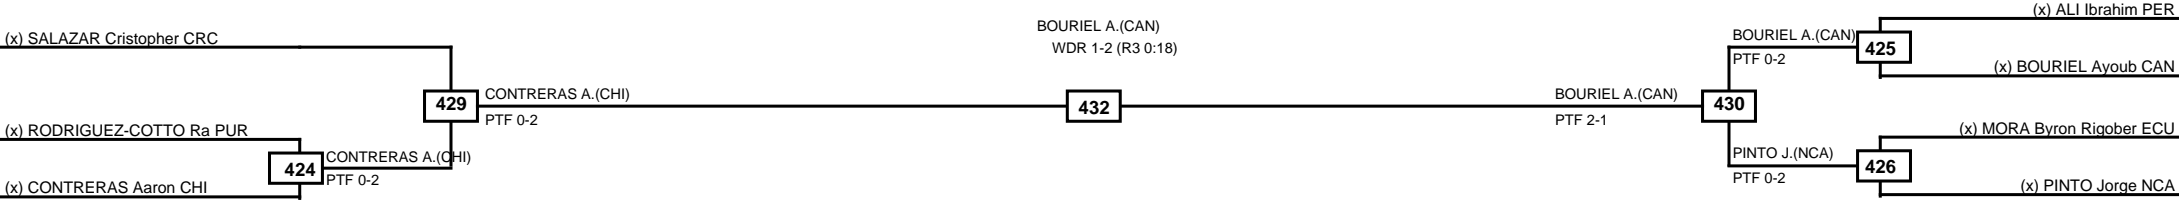

Quarterfinals	Semifinals	Final	Semifinals	Quarterfinals

Classification
1 BOURIEL Ayoub CAN
2 CONTRERAS Aaron CHI
3 PINTO Jorge NCA
3 SALAZAR Cristopher CRC

LEGEND	RSC: Win by Referee stops contest	PTG: Win by Point gap	SUP: Win by Superiority	DSQ: Win by Disqualification	DQB: Win by Disqualification for Unsportsmanlike behavior	DWR: Win by double Withdrawal	R: Round
	(x)Seed	PFT: Win by Final score	GDP: Win by Golden points	WDR: Win by Withdrawal	PUN: Win by Punitive declaration	DDB: Double disqualification for Unsportsmanlike behavior	DDQ: Double Disqualification