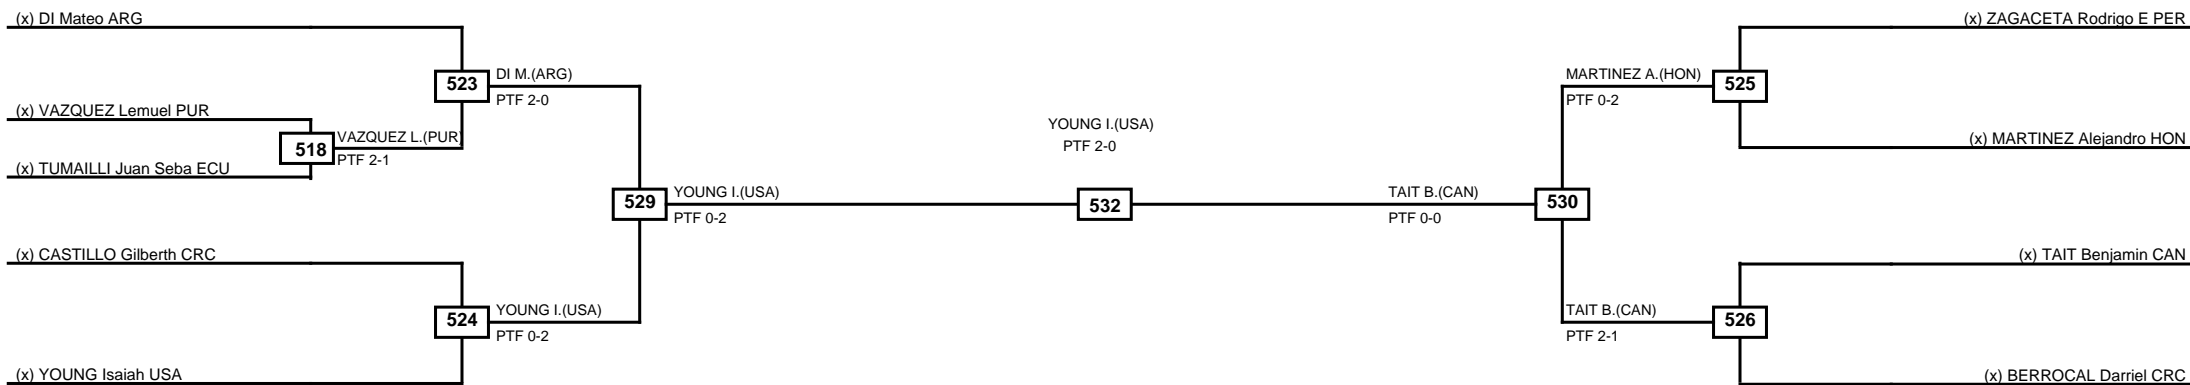

Round of 16	Quarterfinals	Semifinals	Final	Semifinals	Quarterfinals	Round of 16
-------------	---------------	------------	-------	------------	---------------	-------------

Classification
1 YOUNG Isaiah USA
2 TAIT Benjamin CAN
3 MARTINEZ ERAZO Alejandro Jose HON
3 DI Mateo ARG