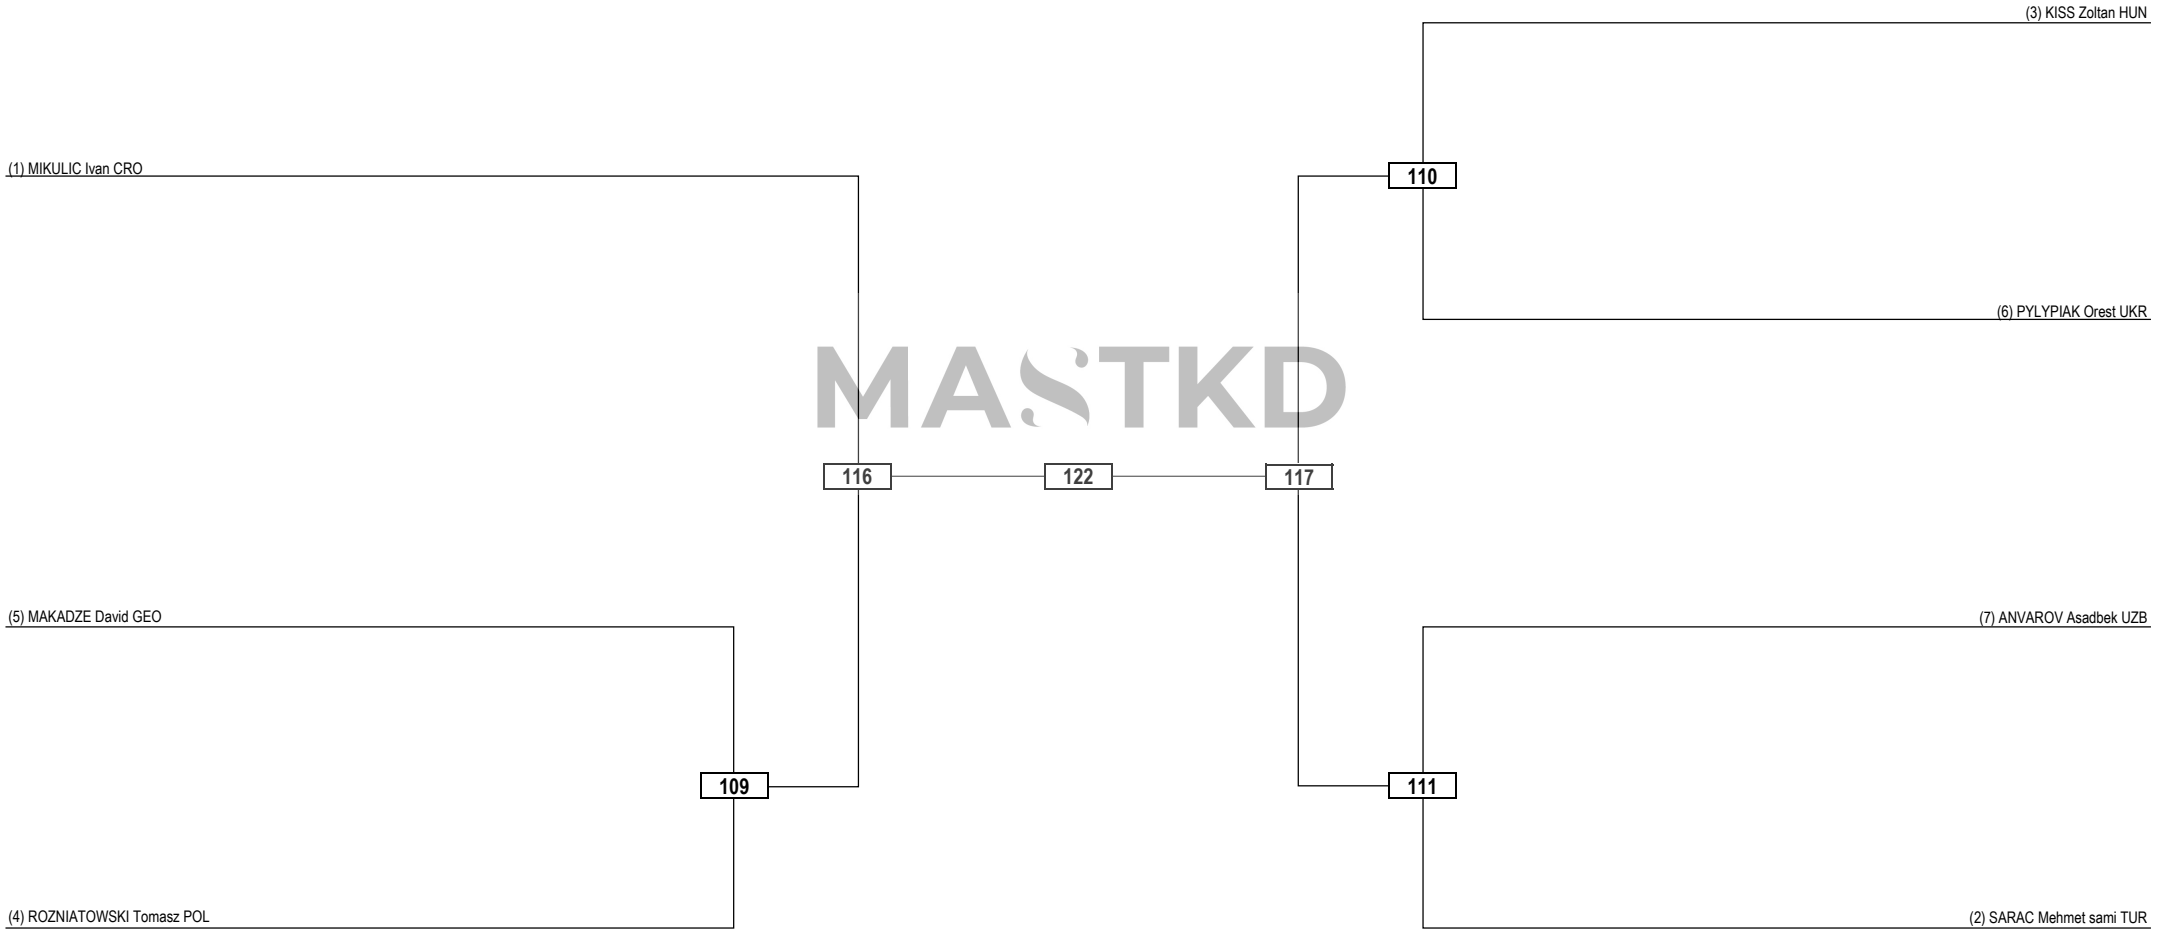

Quarterfinals Semifinals Final Semifinals Quarterfinals

LEGEND	RSC: Win by Referee Stop Contest	PTG: Win by Point Gap	SUP: Win by Superiority	DSQ: Win by Disqualification	DQB: Win by Disqualification for unsportsmanlike behavior	DWR: Double Withdrawal	R: Round
(x) Seed	PTF: Win by Final Score	GDP: Win by Golden Points	WDR: Win by Withdrawal	PUN: Win by Punitive Declaration	DDB: Double Disqualification for unsportsmanlike behavior	DDQ: Double Disqualification	

Round of 16 Quarterfinals Semifinals Final Semifinals Quarterfinals Round of 16

LEGEND	RSC: Win by Referee Stop Contest	PTG: Win by Point Gap	SUP: Win by Superiority	DSQ: Win by Disqualification	DQB: Win by Disqualification for unsportsmanlike behavior	DWR: Double Withdrawal	R: Round
(x) Seed	PTF: Win by Final Score	GDP: Win by Golden Points	WDR: Win by Withdrawal	PUN: Win by Punitive Declaration	DDB: Double Disqualification for unsportsmanlike behavior	DDQ: Double Disqualification	

MASTKD

(1) GURDAL Gamze TUR

120

(2) MICEV Marija SRB