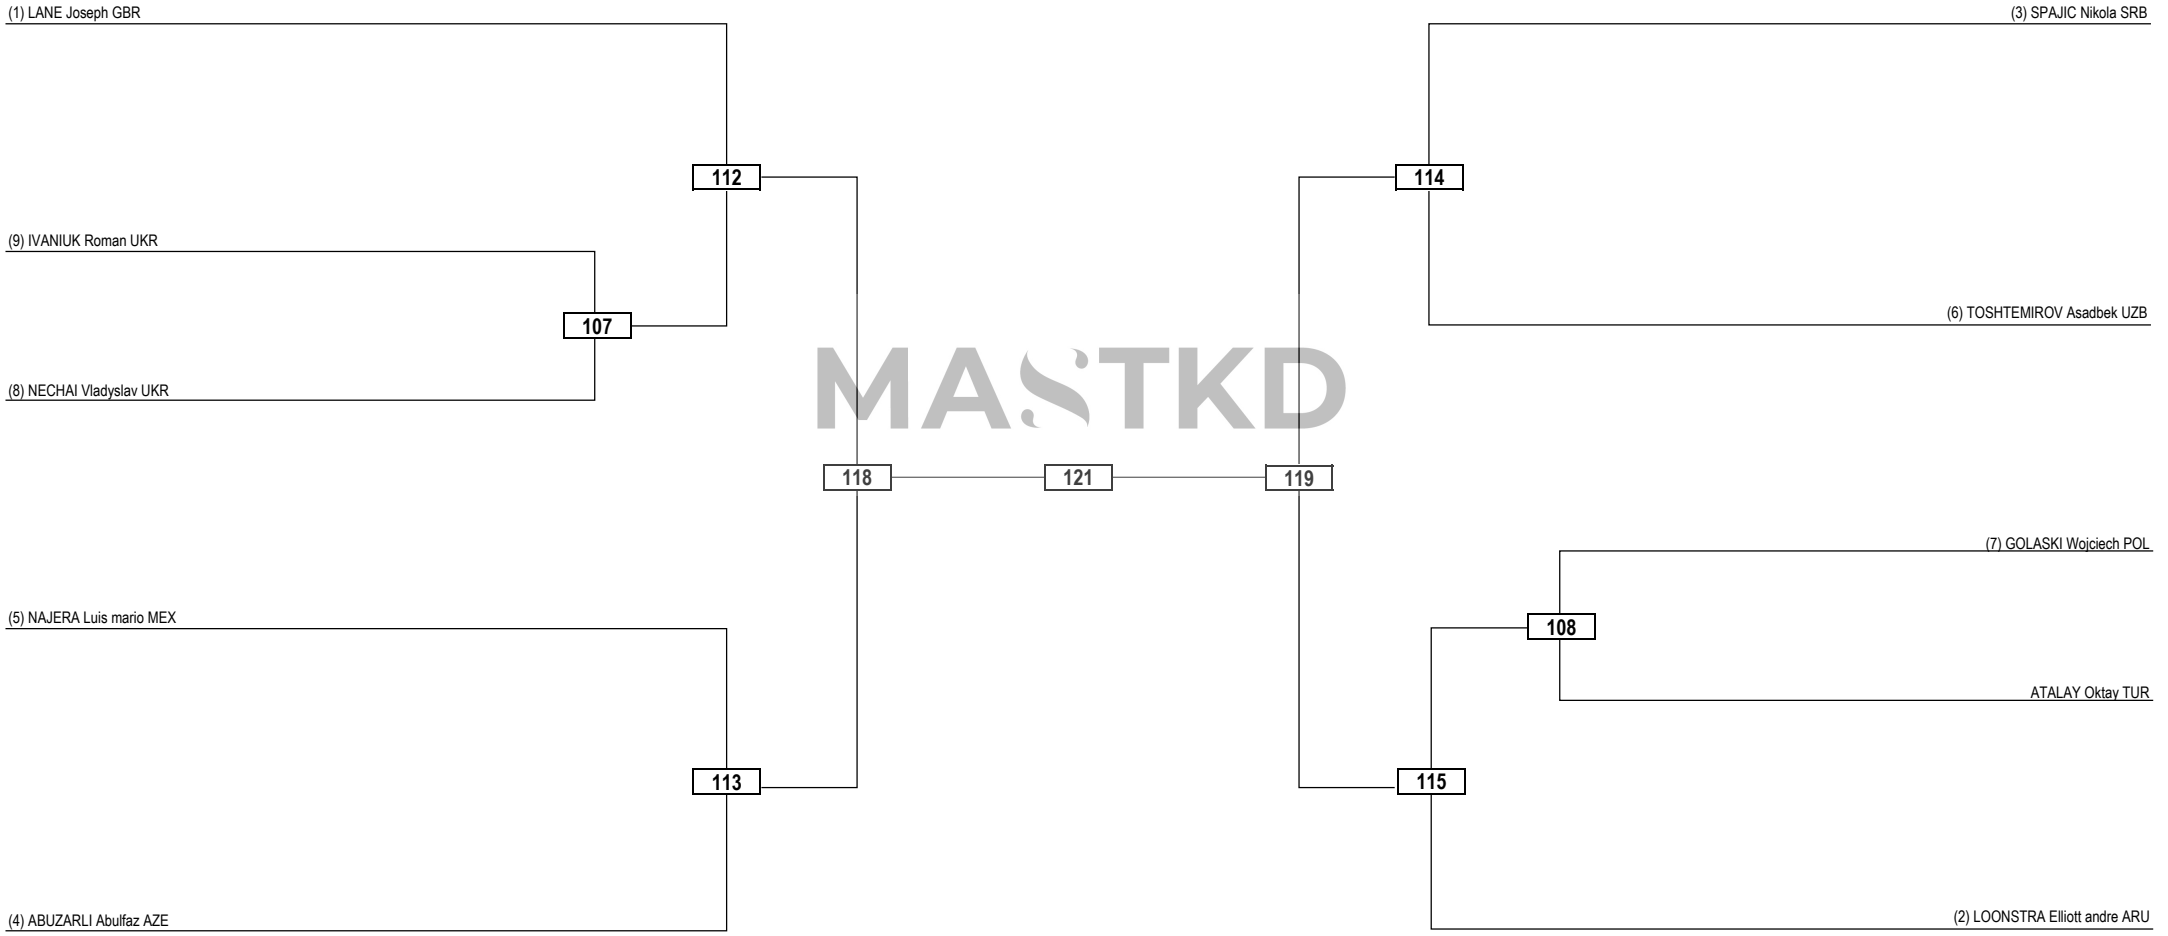

Quarterfinals Semifinals Final Semifinals Quarterfinals

LEGEND	RSC: Win by Referee Stop Contest	PTG: Win by Point Gap	SUP: Win by Superiority	DSQ: Win by Disqualification	DQB: Win by Disqualification for unsportsmanlike behavior	DWR: Double Withdrawal	R: Round
(x) Seed	PTF: Win by Final Score	GDP: Win by Golden Points	WDR: Win by Withdrawal	PUN: Win by Punitive Declaration	DDB: Double Disqualification for unsportsmanlike behavior	DDQ: Double Disqualification	

Round of 16 Quarterfinals Semifinals Final Semifinals Quarterfinals Round of 16

LEGEND	RSC: Win by Referee Stop Contest	PTG: Win by Point Gap	SUP: Win by Superiority	DSQ: Win by Disqualification	DQB: Win by Disqualification for unsportsmanlike behavior	DWR: Double Withdrawal	R: Round
(x) Seed	PTF: Win by Final Score	GDP: Win by Golden Points	WDR: Win by Withdrawal	PUN: Win by Punitive Declaration	DDB: Double Disqualification for unsportsmanlike behavior	DDQ: Double Disqualification	

MASTKD

(1) GURDAL Gamze TUR

120

(2) MICEV Marija SRB