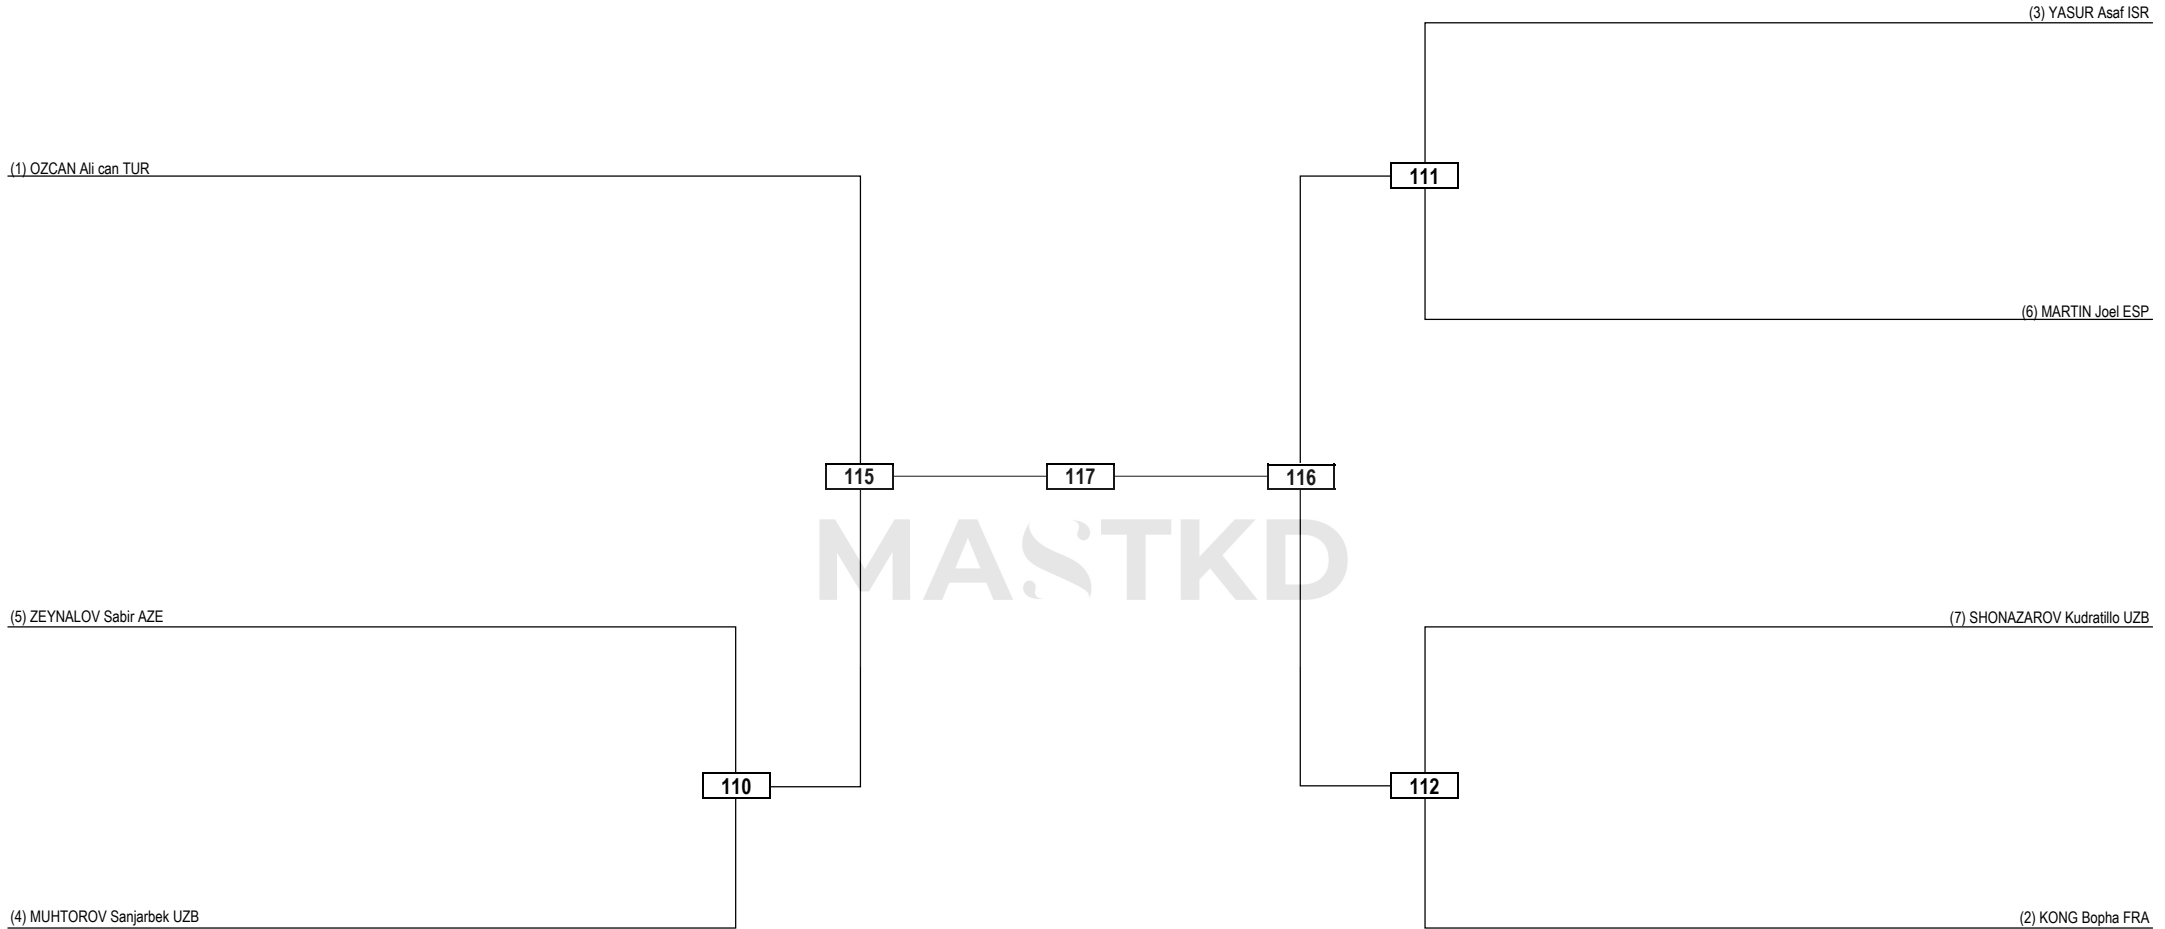

Quarterfinals Semifinals Final Semifinals Quarterfinals

LEGEND	RSC: Win by Referee Stop Contest	PTG: Win by Point Gap	SUP: Win by Superiority	DSQ: Win by Disqualification	DQB: Win by Disqualification for unsportsmanlike behavior	DWR: Double Withdrawal	R: Round
(x) Seed	PTF: Win by Final Score	GDP: Win by Golden Points	WDR: Win by Withdrawal	PUN: Win by Punitive Declaration	DDQ: Double Disqualification for unsportsmanlike behavior	DDQ: Double Disqualification	

Quarterfinals Semifinals Final Semifinals Quarterfinals

LEGEND	RSC: Win by Referee Stop Contest	PTG: Win by Point Gap	SUP: Win by Superiority	DSQ: Win by Disqualification	DQB: Win by Disqualification for unsportsmanlike behavior	DWR: Double Withdrawal	R: Round
(x) Seed	PTF: Win by Final Score	GDP: Win by Golden Points	WDR: Win by Withdrawal	PUN: Win by Punitive Declaration	DDB: Double Disqualification for unsportsmanlike behavior	DDQ: Double Disqualification	