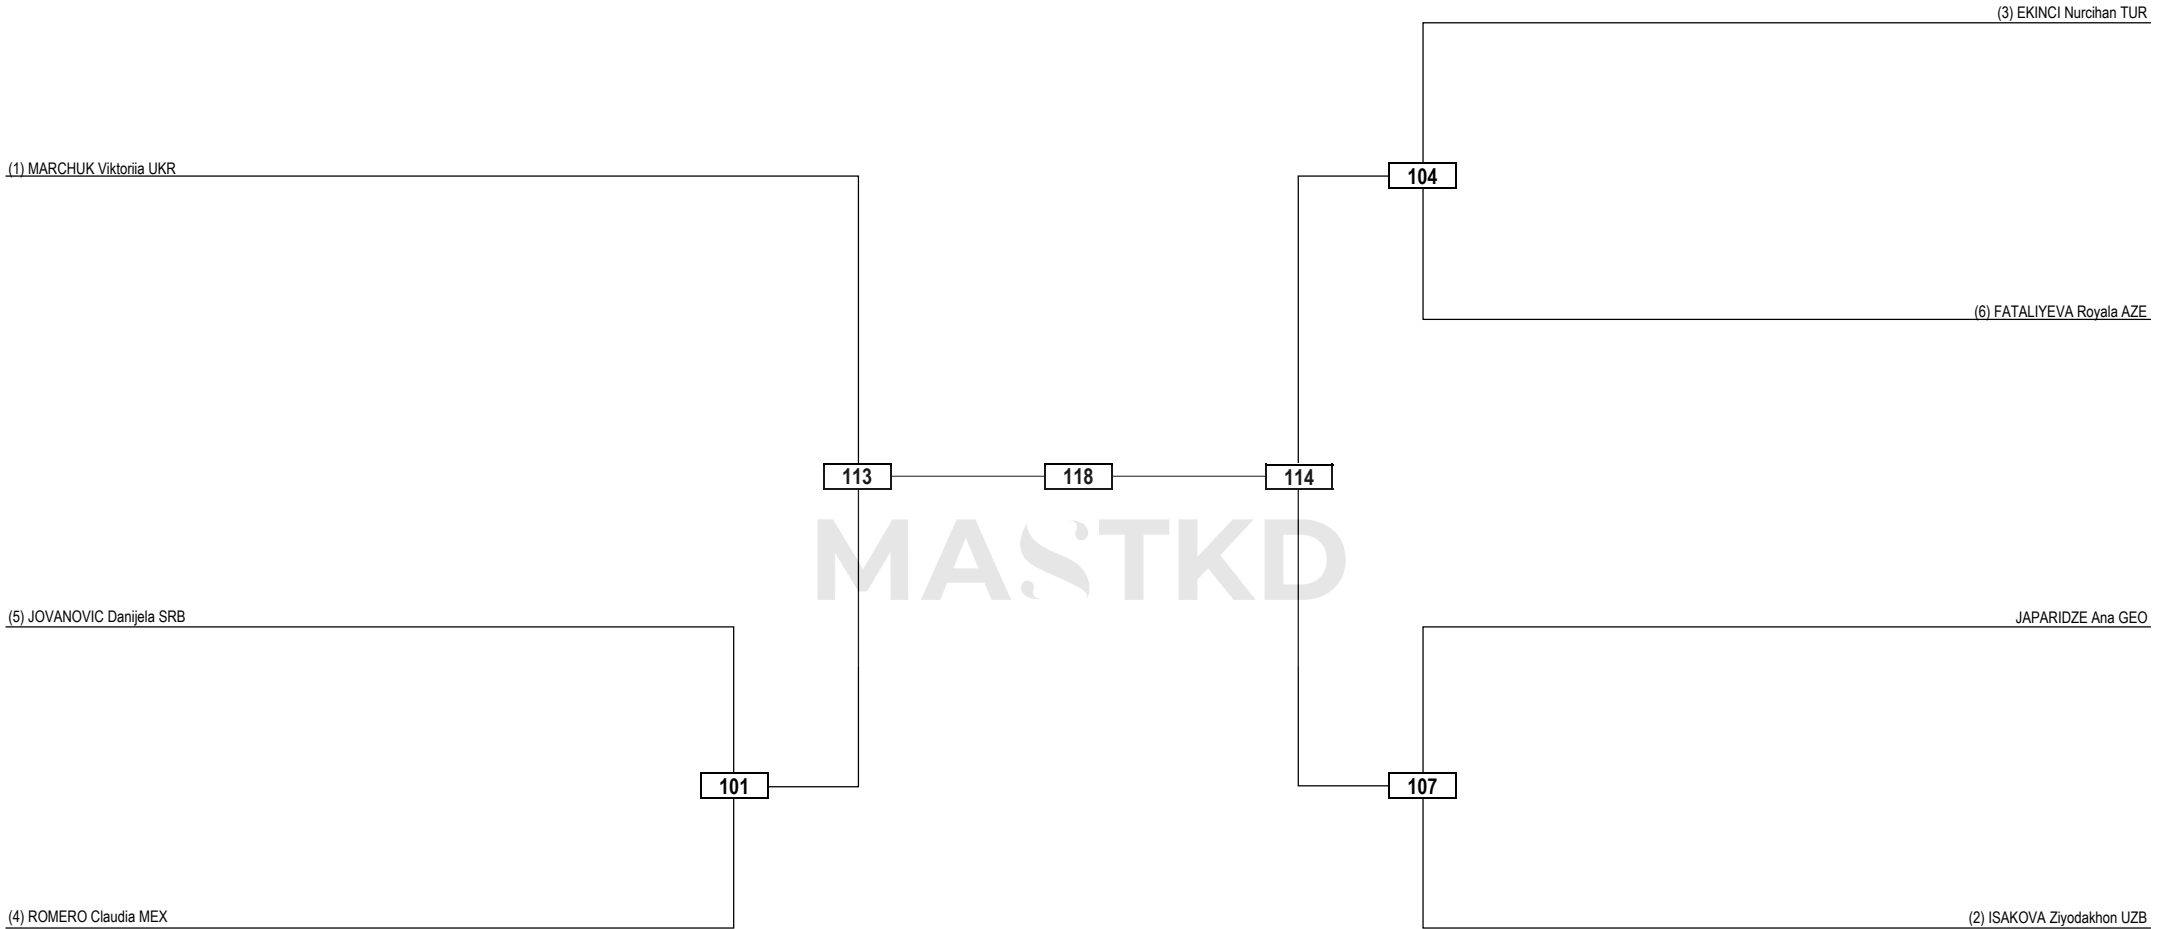

Quarterfinals Semifinals Final Semifinals Quarterfinals

LEGEND	RSC: Win by Referee Stop Contest	PTG: Win by Point Gap	SUP: Win by Superiority	DSQ: Win by Disqualification	DQB: Win by Disqualification for unsportsmanlike behavior	DWR: Double Withdrawal	R: Round
(x) Seed	PTF: Win by Final Score	GDP: Win by Golden Points	WDR: Win by Withdrawal	PUN: Win by Punitive Declaration	DDQ: Double Disqualification for unsportsmanlike behavior	DDQ: Double Disqualification	

Quarterfinals Semifinals Final Semifinals Quarterfinals

LEGEND	RSC: Win by Referee Stop Contest	PTG: Win by Point Gap	SUP: Win by Superiority	DSQ: Win by Disqualification	DQB: Win by Disqualification for unsportsmanlike behavior	DWR: Double Withdrawal	R: Round
(x) Seed	PTF: Win by Final Score	GDP: Win by Golden Points	WDR: Win by Withdrawal	PUN: Win by Punitive Declaration	DDB: Double Disqualification for unsportsmanlike behavior	DDQ: Double Disqualification	