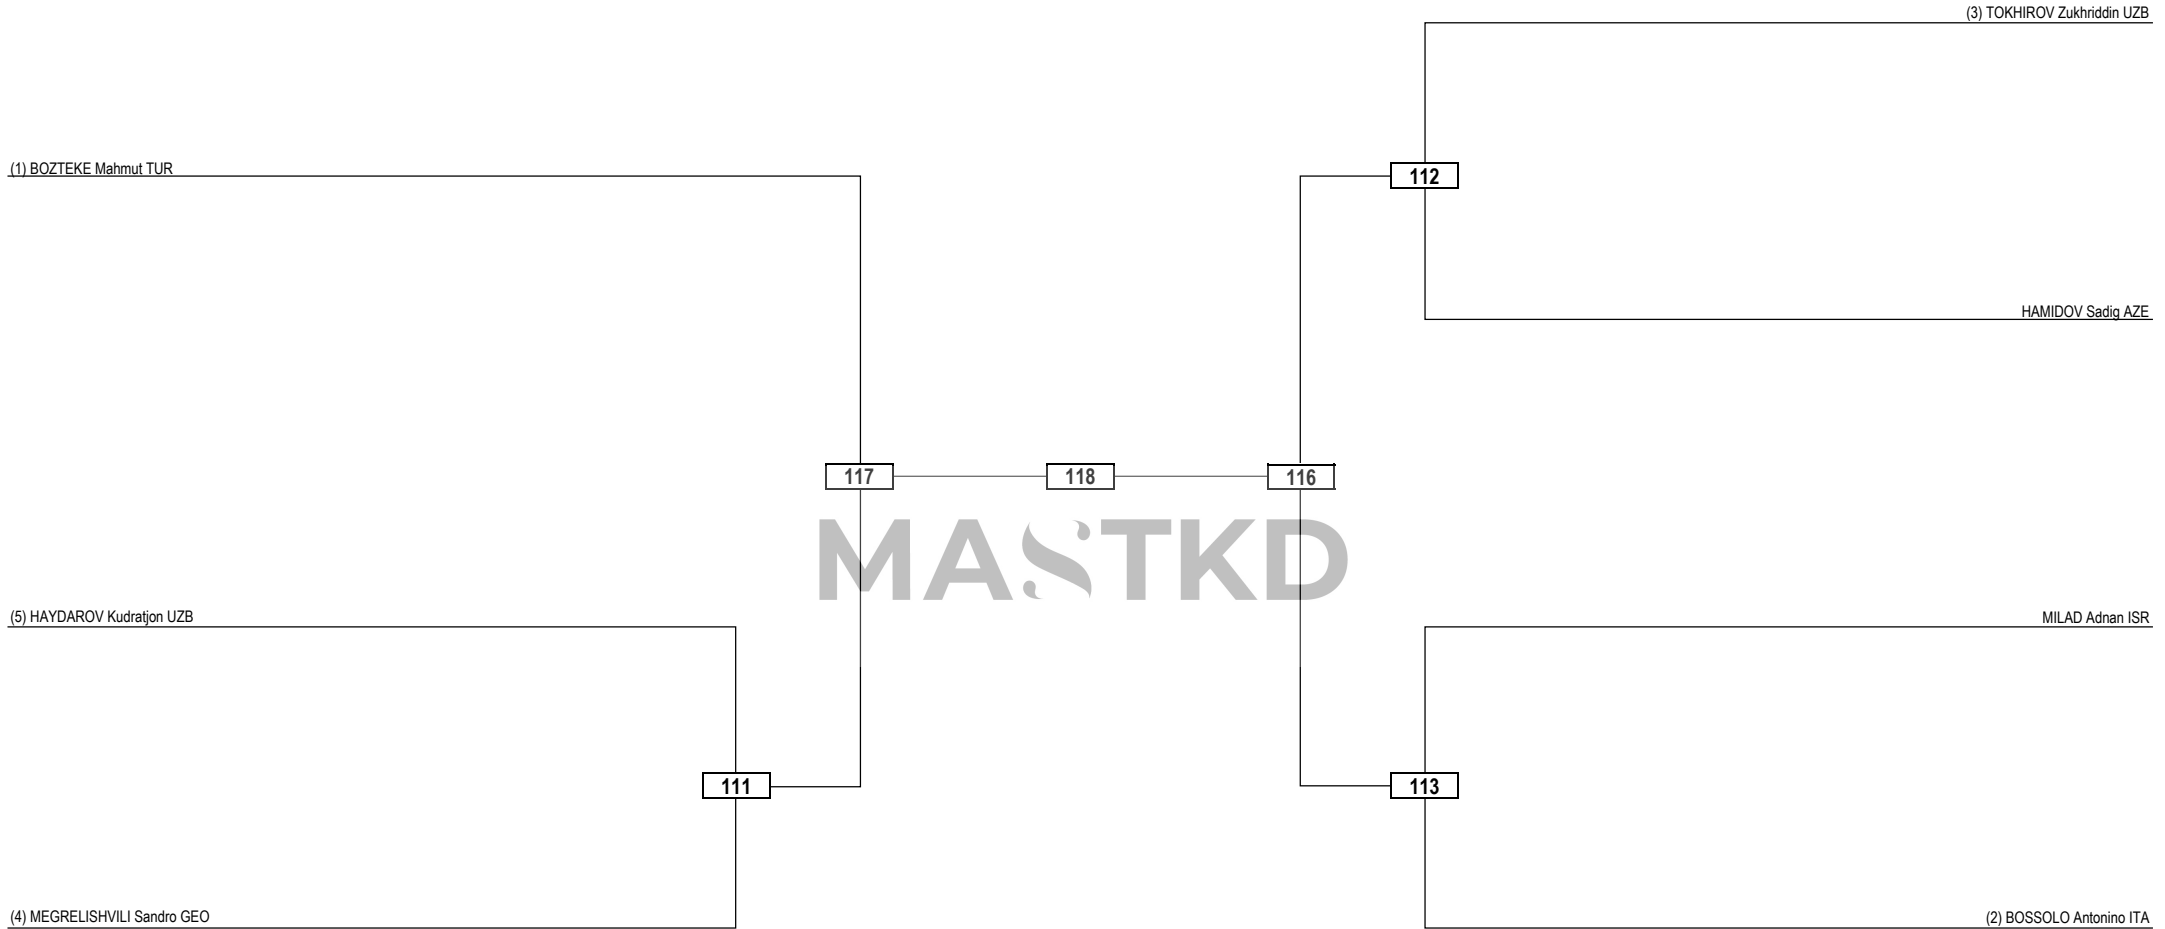

Quarterfinals Semifinals Final Semifinals Quarterfinals

MASTKD

LEGEND	RSC: Win by Referee Stop Contest	PTG: Win by Point Gap	SUP: Win by Superiority	DSQ: Win by Disqualification	DQB: Win by Disqualification for unsportsmanlike behavior	DWR: Double Withdrawal	R: Round
(x) Seed	PTF: Win by Final Score	GDP: Win by Golden Points	WDR: Win by Withdrawal	PUN: Win by Punitive Declaration	DDB: Double Disqualification for unsportsmanlike behavior	DDQ: Double Disqualification	