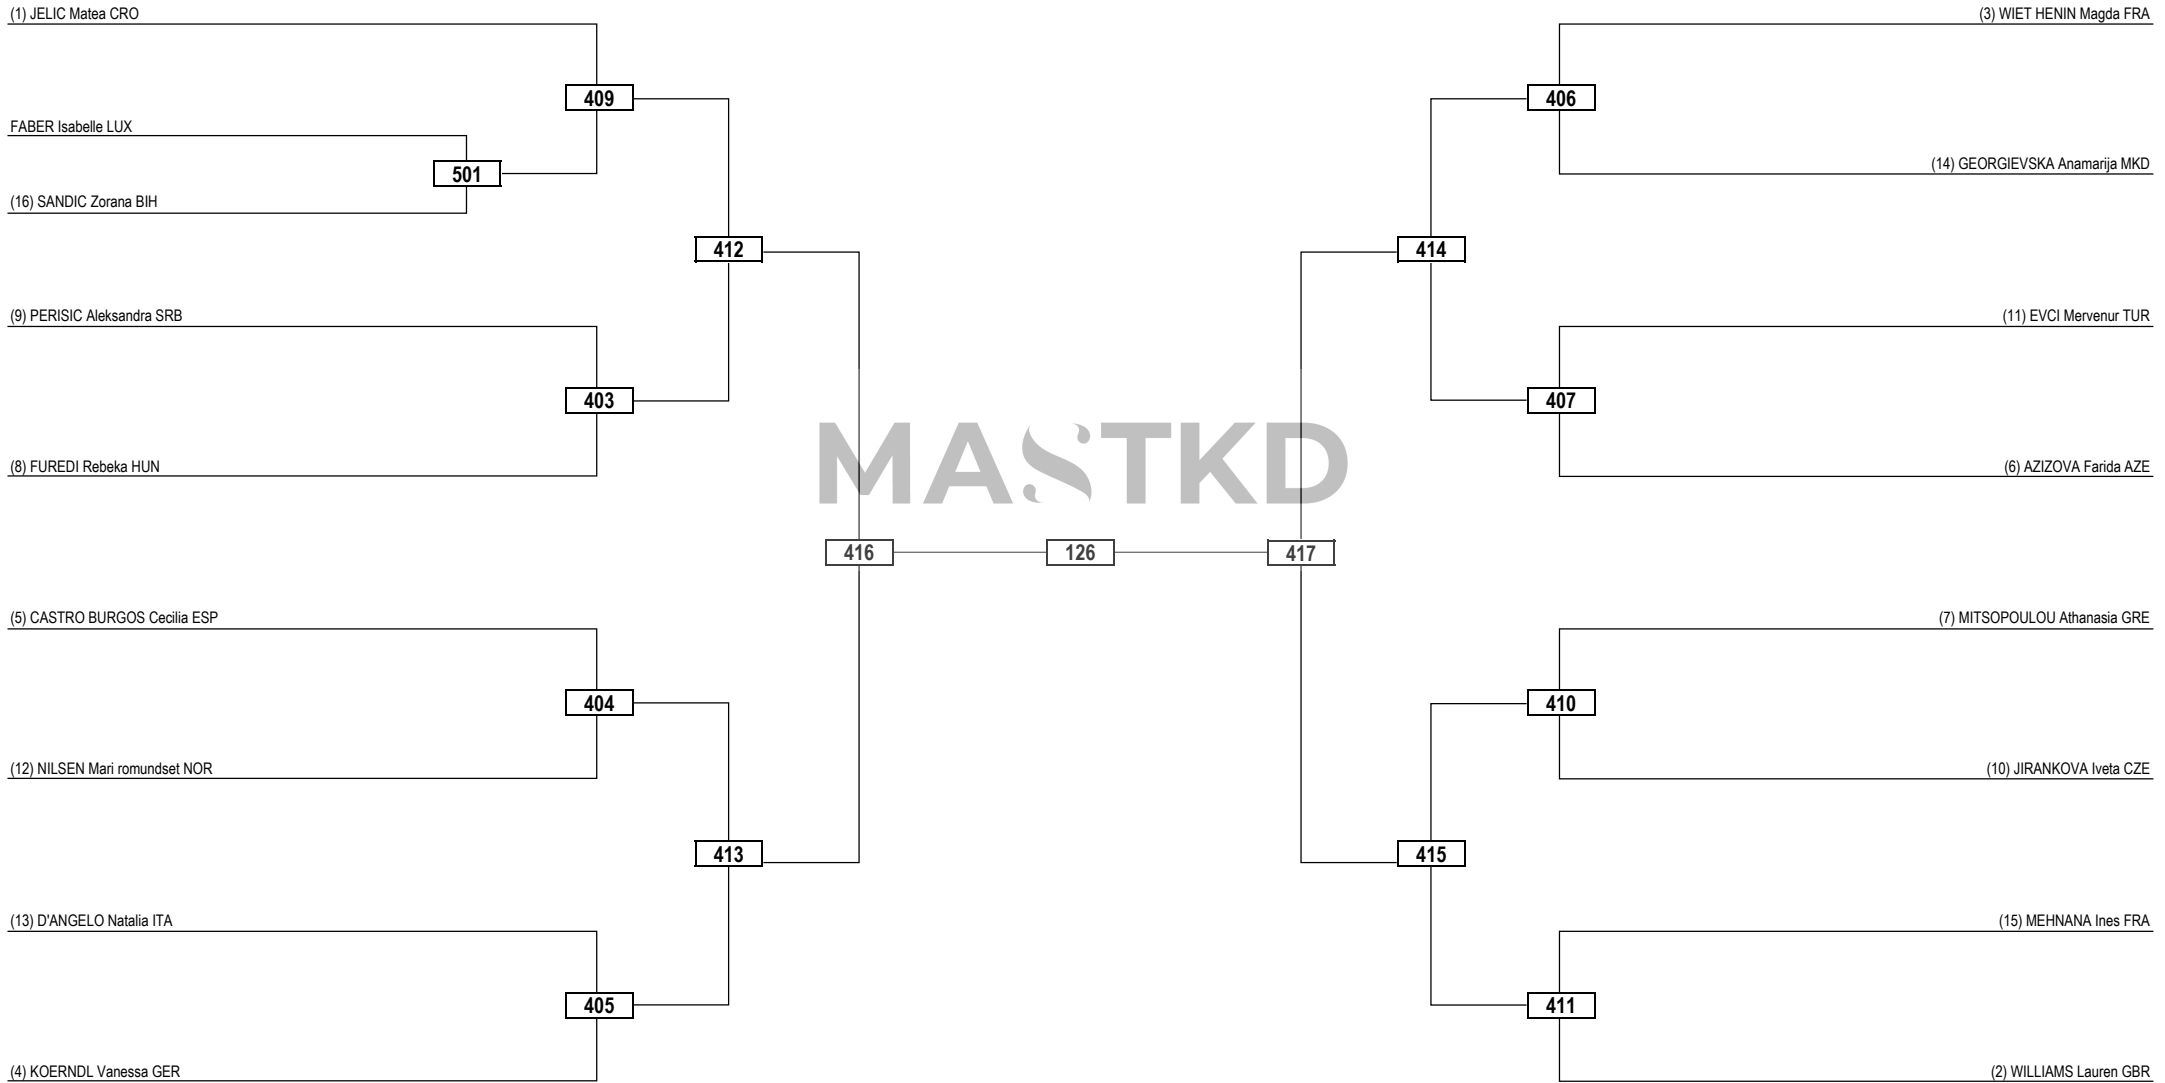

Round of 32   Round of 16   Quarterfinals   Semifinals   Final   Semifinals   Quarterfinals   Round of 16   Round of 32

<b>LEGEND</b>	RSC: Win by Referee Stop Contest	PTG: Win by Point Gap	SUP: Win by Superiority	DSQ: Win by Disqualification	DQB: Win by Disqualification for unsportsmanlike behavior	DWR: Double Withdrawal	R: Round
<b>(x) Seed</b>	PTF: Win by Final Score	GDP: Win by Golden Points	WDR: Win by Withdrawal	PUN: Win by Punitive Declaration	DDB: Double Disqualification for unsportsmanlike behavior	DDQ: Double Disqualification	

Round of 32   Round of 16   Quarterfinals   Semifinals   Final   Semifinals   Quarterfinals   Round of 16   Round of 32

MASTKD

<b>LEGEND</b>	RSC: Win by Referee Stop Contest	PTG: Win by Point Gap	SUP: Win by Superiority	DSQ: Win by Disqualification	DQB: Win by Disqualification for unsportsmanlike behavior	DWR: Double Withdrawal	R: Round
<b>(x) Seed</b>	PTF: Win by Final Score	GDP: Win by Golden Points	WDR: Win by Withdrawal	PUN: Win by Punitive Declaration	DDB: Double Disqualification for unsportsmanlike behavior	DDQ: Double Disqualification	

Round of 32   Round of 16   Quarterfinals   Semifinals   Final   Semifinals   Quarterfinals   Round of 16   Round of 32

<b>LEGEND</b>	RSC: Win by Referee Stop Contest	PTG: Win by Point Gap	SUP: Win by Superiority	DSQ: Win by Disqualification	DQB: Win by Disqualification for unsportsmanlike behavior	DWR: Double Withdrawal	R: Round
(x) <b>Seed</b>	PTF: Win by Final Score	GDP: Win by Golden Points	WDR: Win by Withdrawal	PUN: Win by Punitive Declaration	DDB: Double Disqualification for unsportsmanlike behavior	DDQ: Double Disqualification	