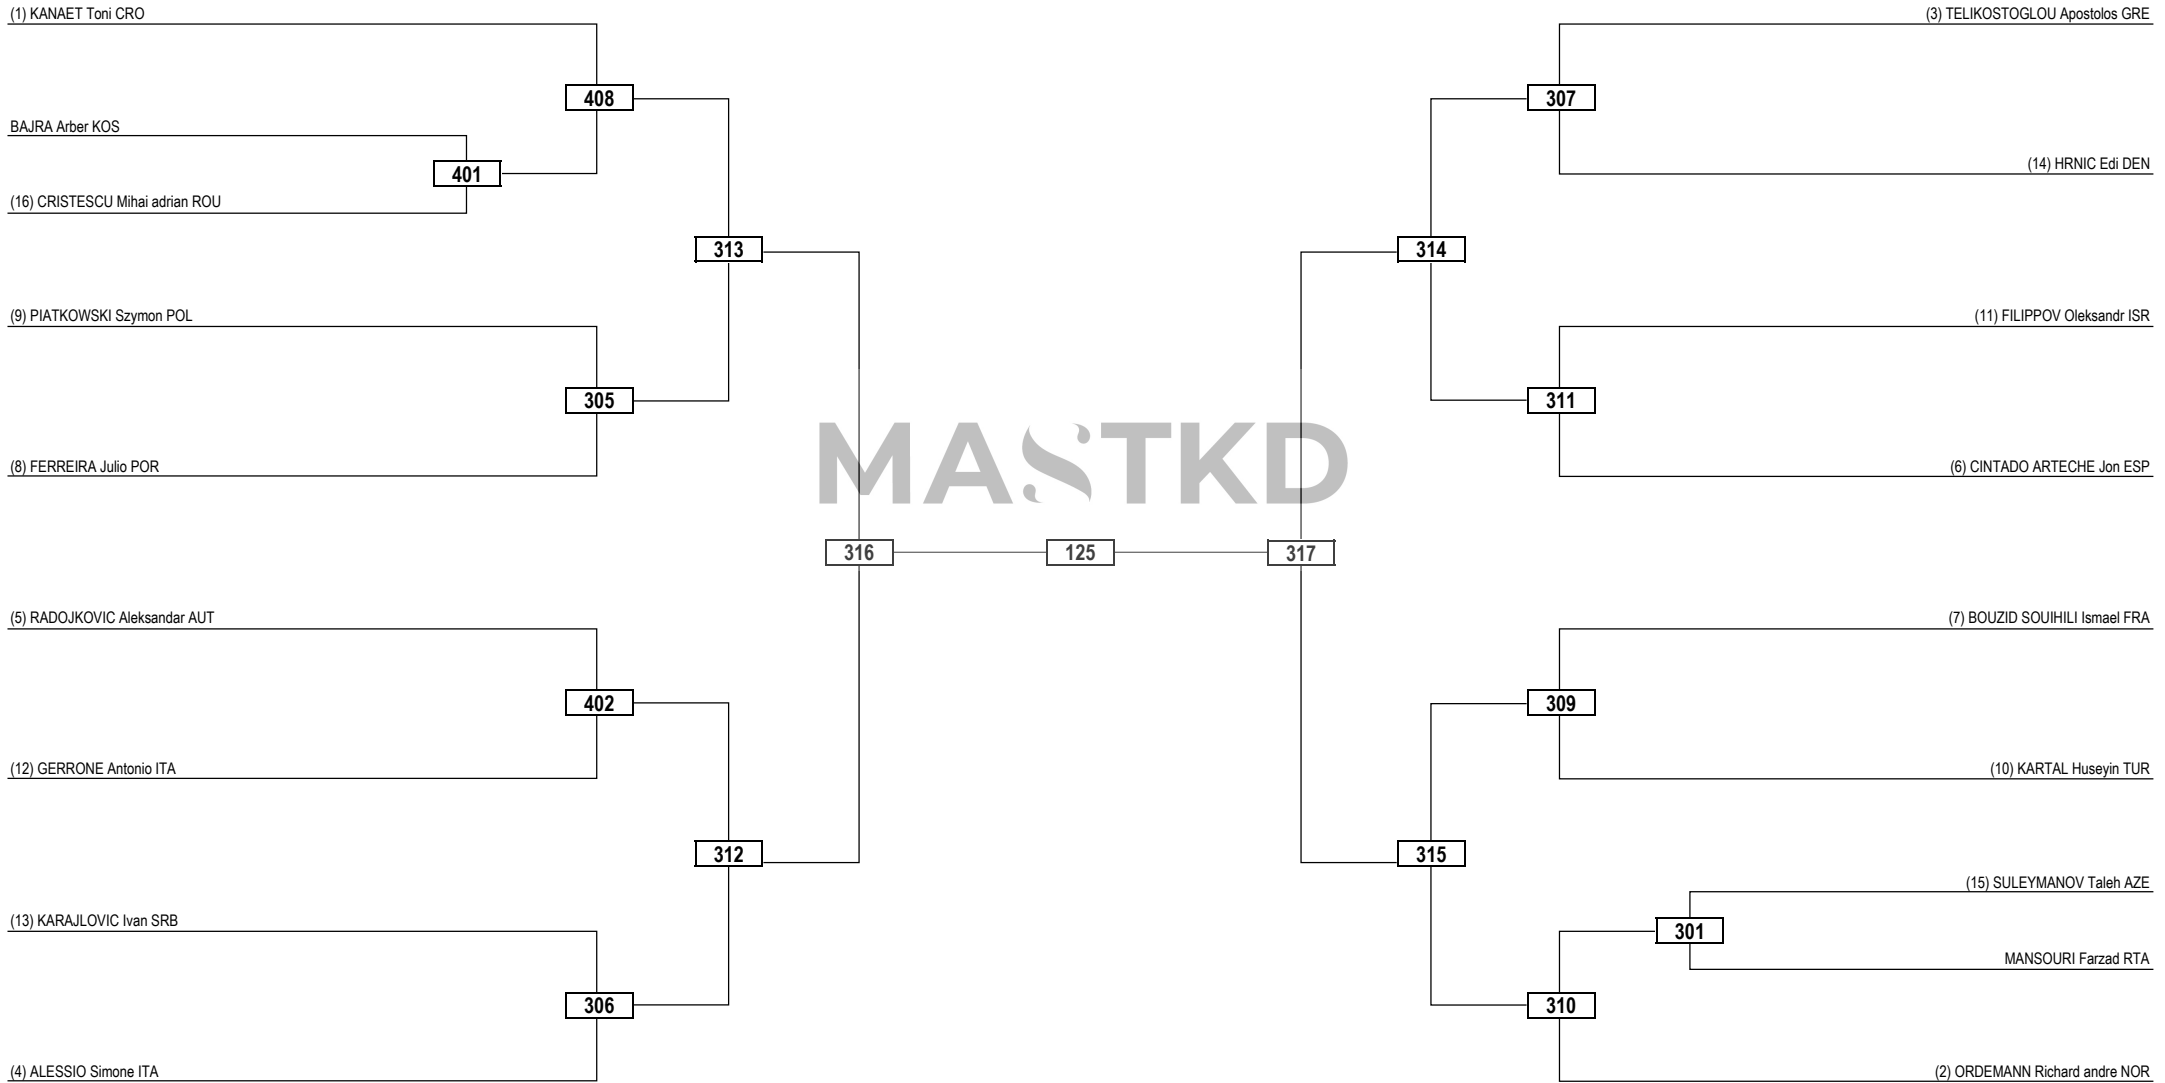

Round of 32   Round of 16   Quarterfinals   Semifinals   Final   Semifinals   Quarterfinals   Round of 16   Round of 32

<b>LEGEND</b>	RSC: Win by Referee Stop Contest	PTG: Win by Point Gap	SUP: Win by Superiority	DSQ: Win by Disqualification	DQB: Win by Disqualification for unsportsmanlike behavior	DWR: Double Withdrawal	R: Round
<b>(x) Seed</b>	PTF: Win by Final Score	GDP: Win by Golden Points	WDR: Win by Withdrawal	PUN: Win by Punitive Declaration	DDB: Double Disqualification for unsportsmanlike behavior	DDQ: Double Disqualification	

Round of 32   Round of 16   Quarterfinals   Semifinals   Final   Semifinals   Quarterfinals   Round of 16   Round of 32

MASTKD

<b>LEGEND</b>	RSC: Win by Referee Stop Contest	PTG: Win by Point Gap	SUP: Win by Superiority	DSQ: Win by Disqualification	DQB: Win by Disqualification for unsportsmanlike behavior	DWR: Double Withdrawal	R: Round
<b>(x) Seed</b>	PTF: Win by Final Score	GDP: Win by Golden Points	WDR: Win by Withdrawal	PUN: Win by Punitive Declaration	DDB: Double Disqualification for unsportsmanlike behavior	DDQ: Double Disqualification	

Round of 32   Round of 16   Quarterfinals   Semifinals   Final   Semifinals   Quarterfinals   Round of 16   Round of 32

<b>LEGEND</b>	RSC: Win by Referee Stop Contest	PTG: Win by Point Gap	SUP: Win by Superiority	DSQ: Win by Disqualification	DQB: Win by Disqualification for unsportsmanlike behavior	DWR: Double Withdrawal	R: Round
(x) <b>Seed</b>	PTF: Win by Final Score	GDP: Win by Golden Points	WDR: Win by Withdrawal	PUN: Win by Punitive Declaration	DDB: Double Disqualification for unsportsmanlike behavior	DDQ: Double Disqualification	