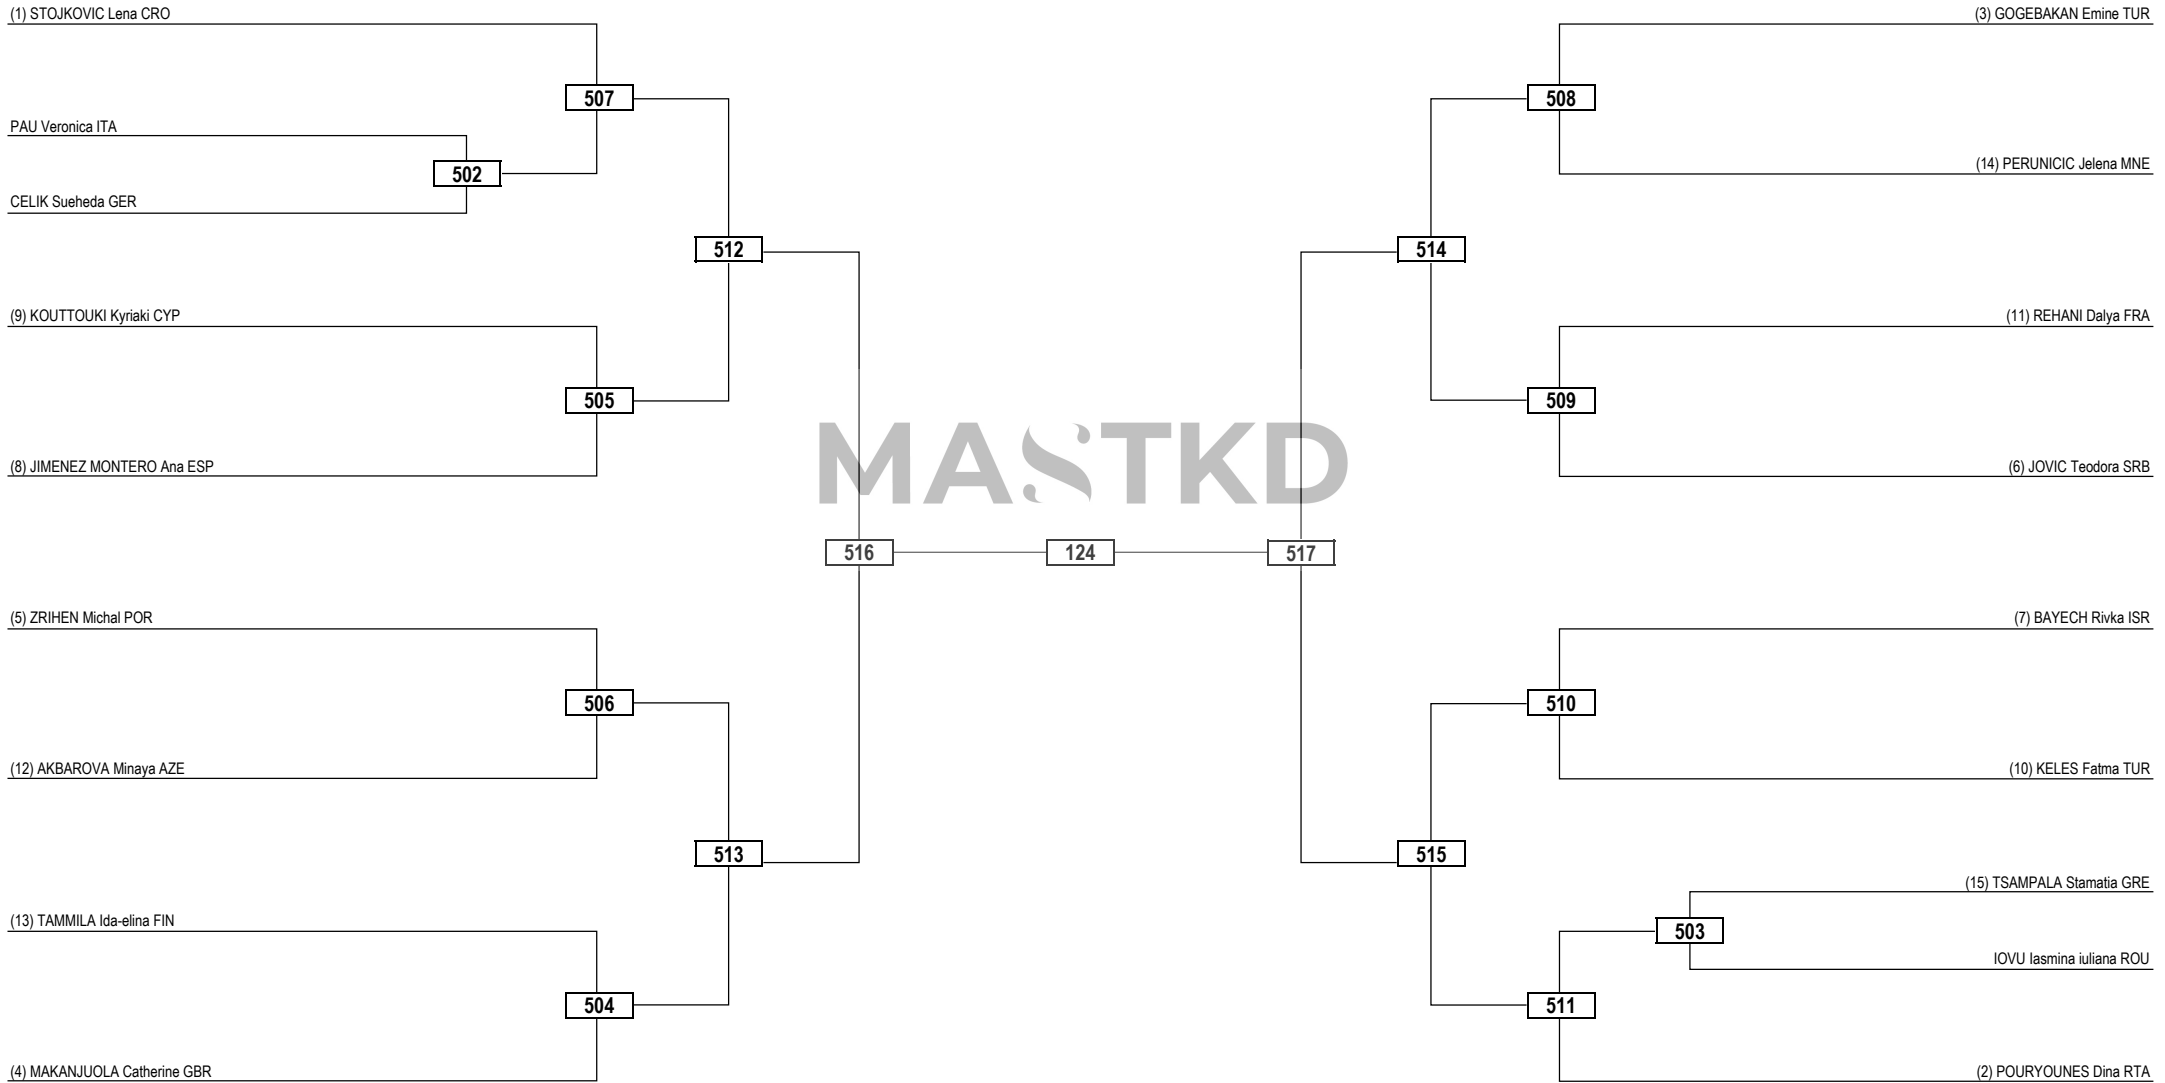

Round of 32   Round of 16   Quarterfinals   Semifinals   Final   Semifinals   Quarterfinals   Round of 16   Round of 32

MASTKD

<b>LEGEND</b>	RSC: Win by Referee Stop Contest	PTG: Win by Point Gap	SUP: Win by Superiority	DSQ: Win by Disqualification	DQB: Win by Disqualification for unsportsmanlike behavior	DWR: Double Withdrawal	R: Round
<b>(x) Seed</b>	PTF: Win by Final Score	GDP: Win by Golden Points	WDR: Win by Withdrawal	PUN: Win by Punitive Declaration	DDB: Double Disqualification for unsportsmanlike behavior	DDQ: Double Disqualification	

Round of 32   Round of 16   Quarterfinals   Semifinals   Final   Semifinals   Quarterfinals   Round of 16   Round of 32

<b>LEGEND</b>	RSC: Win by Referee Stop Contest	PTG: Win by Point Gap	SUP: Win by Superiority	DSQ: Win by Disqualification	DQB: Win by Disqualification for unsportsmanlike behavior	DWR: Double Withdrawal	R: Round
(x) <b>Seed</b>	PTF: Win by Final Score	GDP: Win by Golden Points	WDR: Win by Withdrawal	PUN: Win by Punitive Declaration	DDB: Double Disqualification for unsportsmanlike behavior	DDQ: Double Disqualification	

Round of 32   Round of 16   Quarterfinals   Semifinals   Final   Semifinals   Quarterfinals   Round of 16   Round of 32

<b>LEGEND</b>	RSC: Win by Referee Stop Contest	PTG: Win by Point Gap	SUP: Win by Superiority	DSQ: Win by Disqualification	DQB: Win by Disqualification for unsportsmanlike behavior	DWR: Double Withdrawal	R: Round
<b>(x) Seed</b>	PTF: Win by Final Score	GDP: Win by Golden Points	WDR: Win by Withdrawal	PUN: Win by Punitive Declaration	DDB: Double Disqualification for unsportsmanlike behavior	DDQ: Double Disqualification	