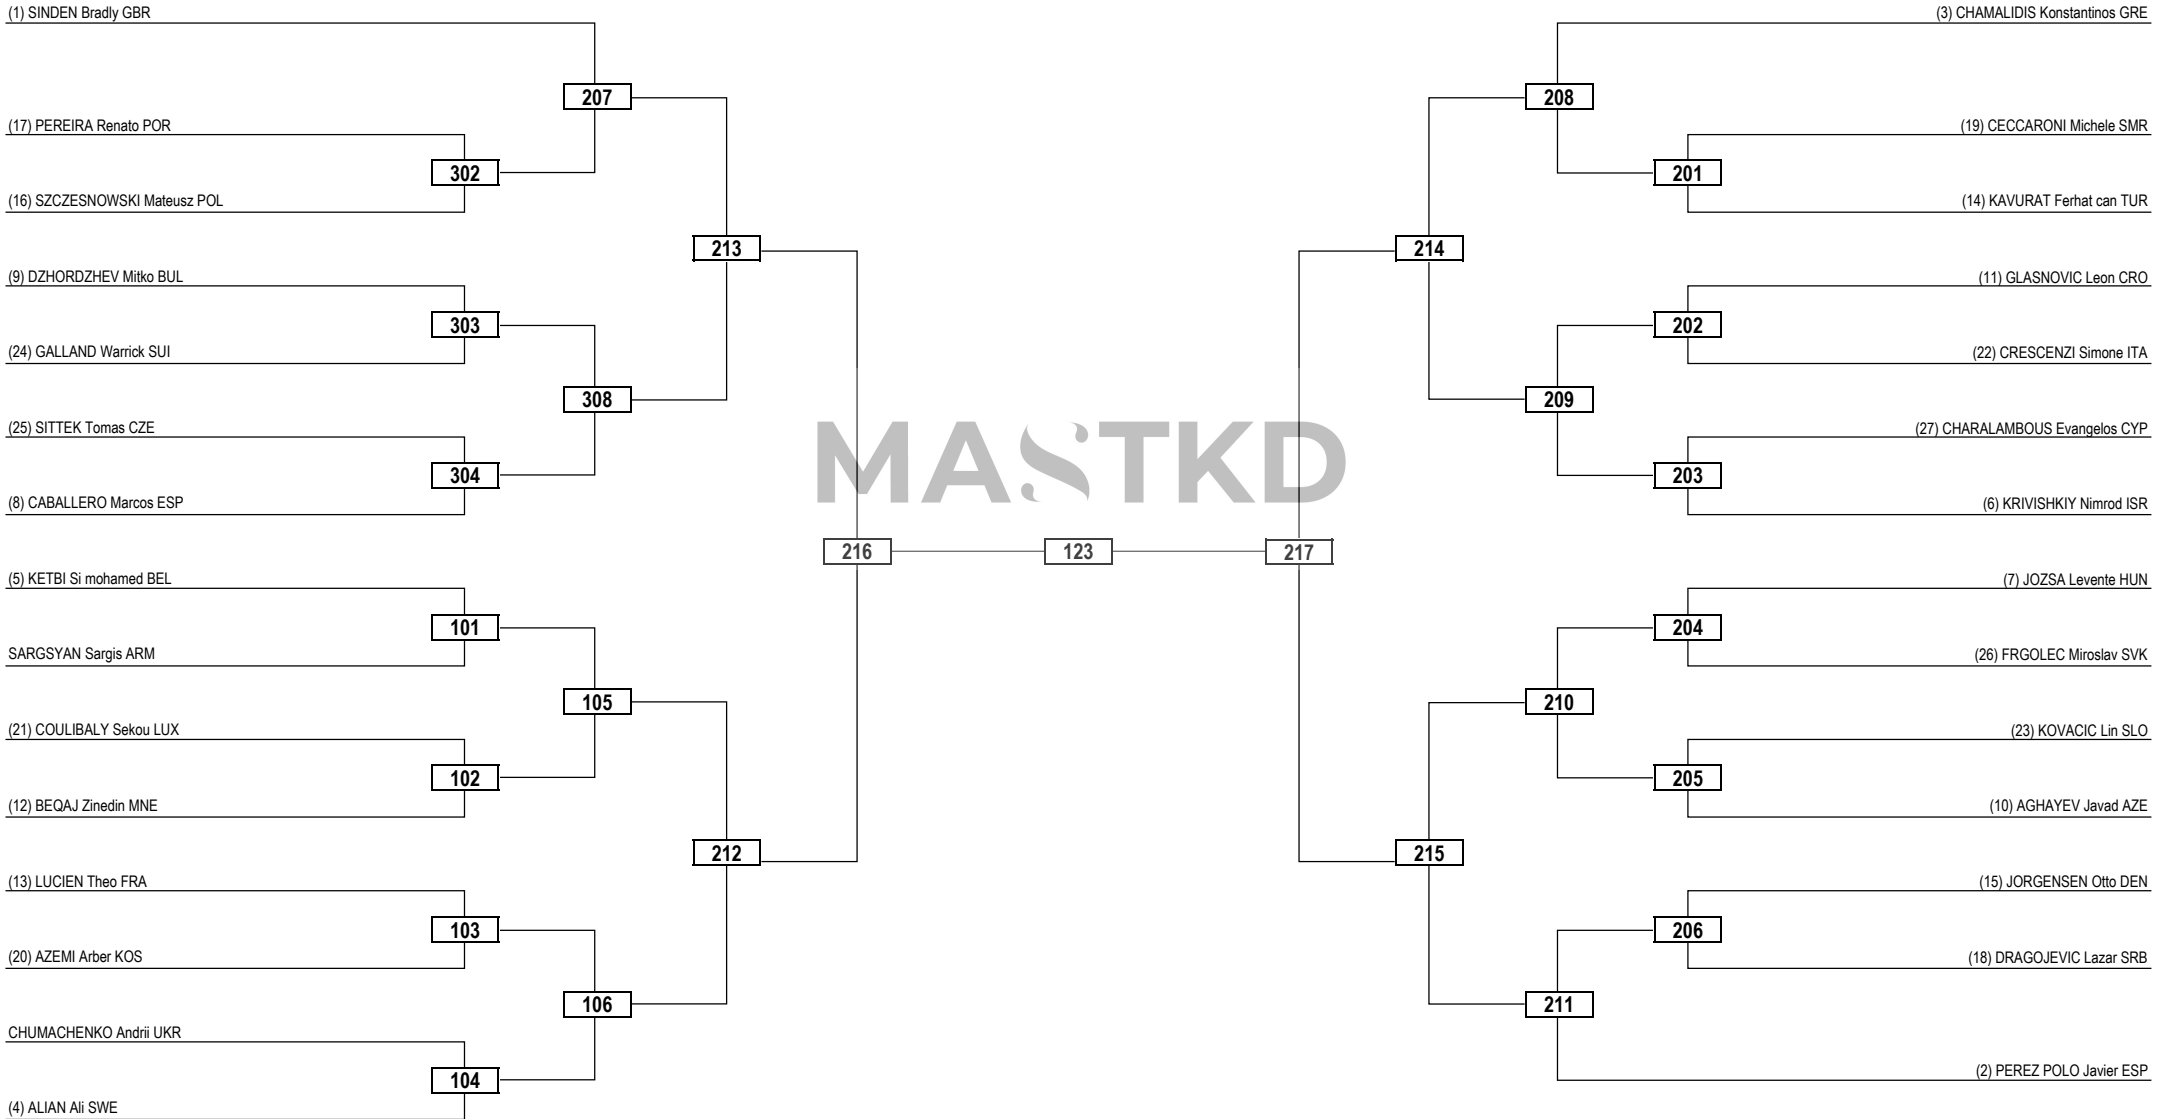

Round of 32   Round of 16   Quarterfinals   Semifinals   Final   Semifinals   Quarterfinals   Round of 16   Round of 32

<b>LEGEND</b>	RSC: Win by Referee Stop Contest	PTG: Win by Point Gap	SUP: Win by Superiority	DSQ: Win by Disqualification	DQB: Win by Disqualification for unsportsmanlike behavior	DWR: Double Withdrawal	R: Round
<b>(x) Seed</b>	PTF: Win by Final Score	GDP: Win by Golden Points	WDR: Win by Withdrawal	PUN: Win by Punitive Declaration	DDB: Double Disqualification for unsportsmanlike behavior	DDQ: Double Disqualification	

Round of 32   Round of 16   Quarterfinals   Semifinals   Final   Semifinals   Quarterfinals   Round of 16   Round of 32

MASTKD

<b>LEGEND</b>	RSC: Win by Referee Stop Contest	PTG: Win by Point Gap	SUP: Win by Superiority	DSQ: Win by Disqualification	DQB: Win by Disqualification for unsportsmanlike behavior	DWR: Double Withdrawal	R: Round
<b>(x) Seed</b>	PTF: Win by Final Score	GDP: Win by Golden Points	WDR: Win by Withdrawal	PUN: Win by Punitive Declaration	DDB: Double Disqualification for unsportsmanlike behavior	DDQ: Double Disqualification	

Round of 32   Round of 16   Quarterfinals   Semifinals   Final   Semifinals   Quarterfinals   Round of 16   Round of 32

<b>LEGEND</b>	RSC: Win by Referee Stop Contest	PTG: Win by Point Gap	SUP: Win by Superiority	DSQ: Win by Disqualification	DQB: Win by Disqualification for unsportsmanlike behavior	DWR: Double Withdrawal	R: Round
(x) <b>Seed</b>	PTF: Win by Final Score	GDP: Win by Golden Points	WDR: Win by Withdrawal	PUN: Win by Punitive Declaration	DDB: Double Disqualification for unsportsmanlike behavior	DDQ: Double Disqualification	