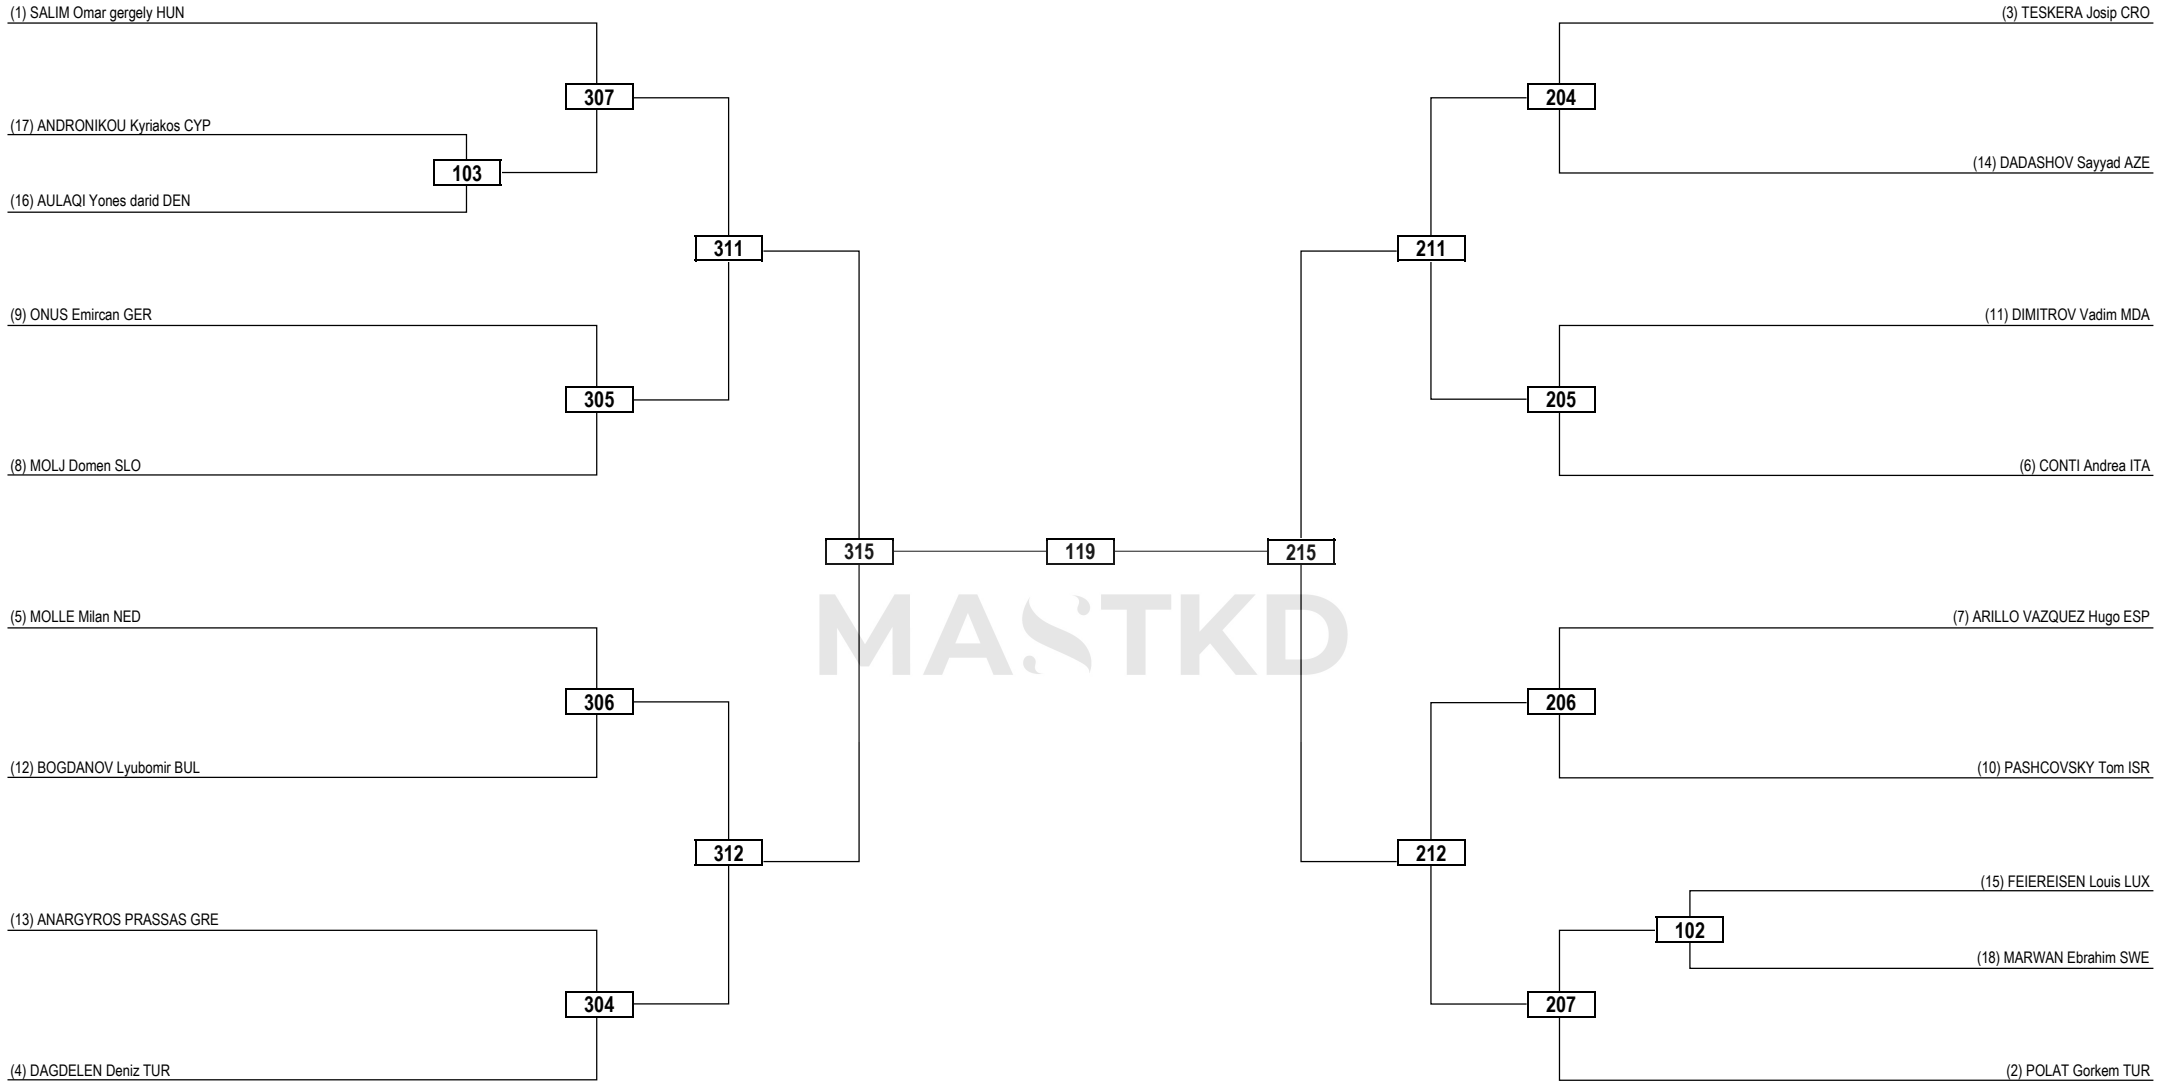

Round of 32 Round of 16 Quarterfinals Semifinals Final Semifinals Quarterfinals Round of 16 Round of 32

LEGEND	RSC: Win by Referee Stop Contest	PTG: Win by Point Gap	SUP: Win by Superiority	DSQ: Win by Disqualification	DQB: Win by Disqualification for unsportsmanlike behavior	DWR: Double Withdrawal	R: Round
(x) Seed	PTF: Win by Final Score	GDP: Win by Golden Points	WDR: Win by Withdrawal	PUN: Win by Punitive Declaration	DDB: Double Disqualification for unsportsmanlike behavior	DDQ: Double Disqualification	