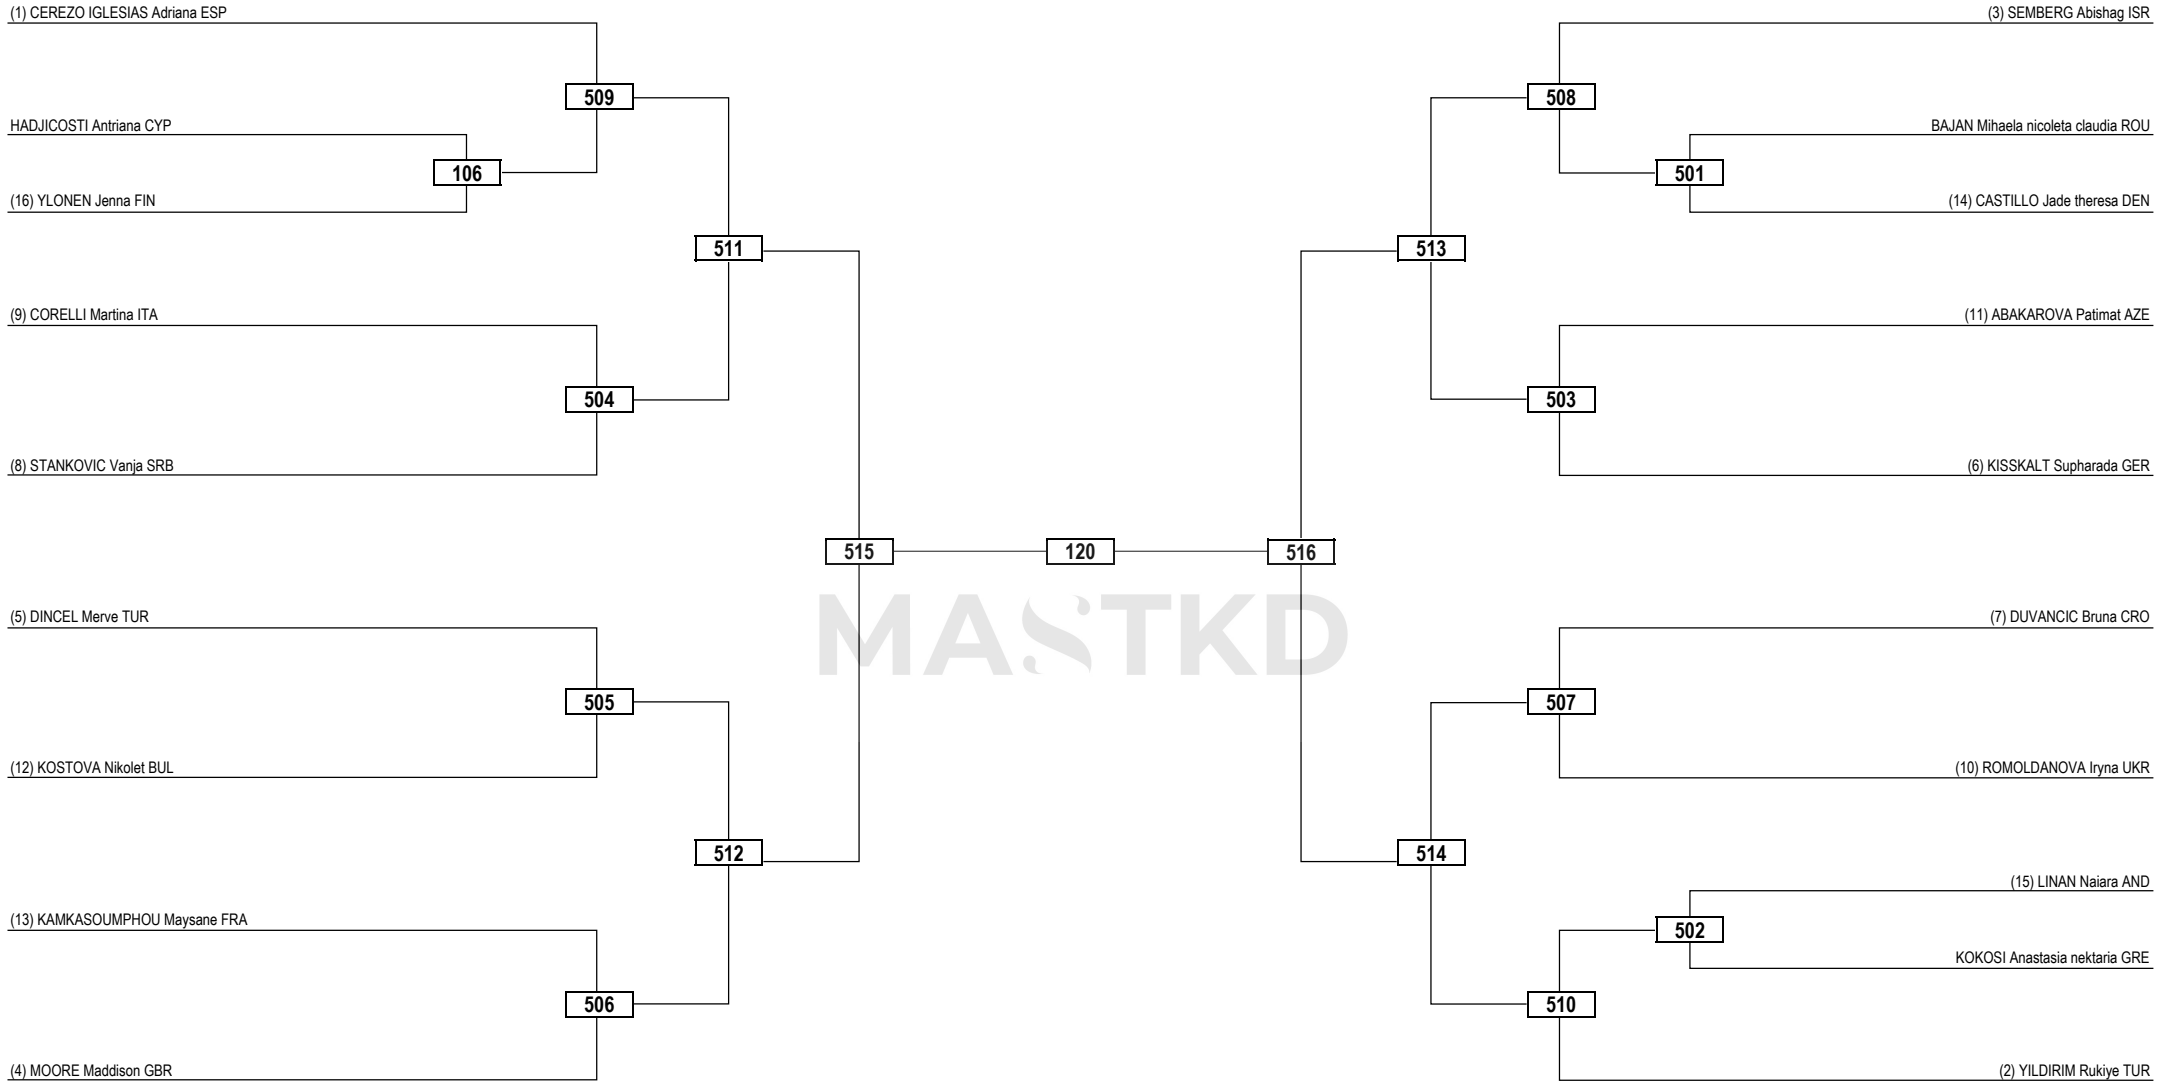

Round of 32 Round of 16 Quarterfinals Semifinals Final Semifinals Quarterfinals Round of 16 Round of 32

LEGEND	RSC: Win by Referee Stop Contest	PTG: Win by Point Gap	SUP: Win by Superiority	DSQ: Win by Disqualification	DQB: Win by Disqualification for unsportsmanlike behavior	DWR: Double Withdrawal	R: Round
(x) Seed	PTF: Win by Final Score	GDP: Win by Golden Points	WDR: Win by Withdrawal	PUN: Win by Punitive Declaration	DDB: Double Disqualification for unsportsmanlike behavior	DDQ: Double Disqualification	