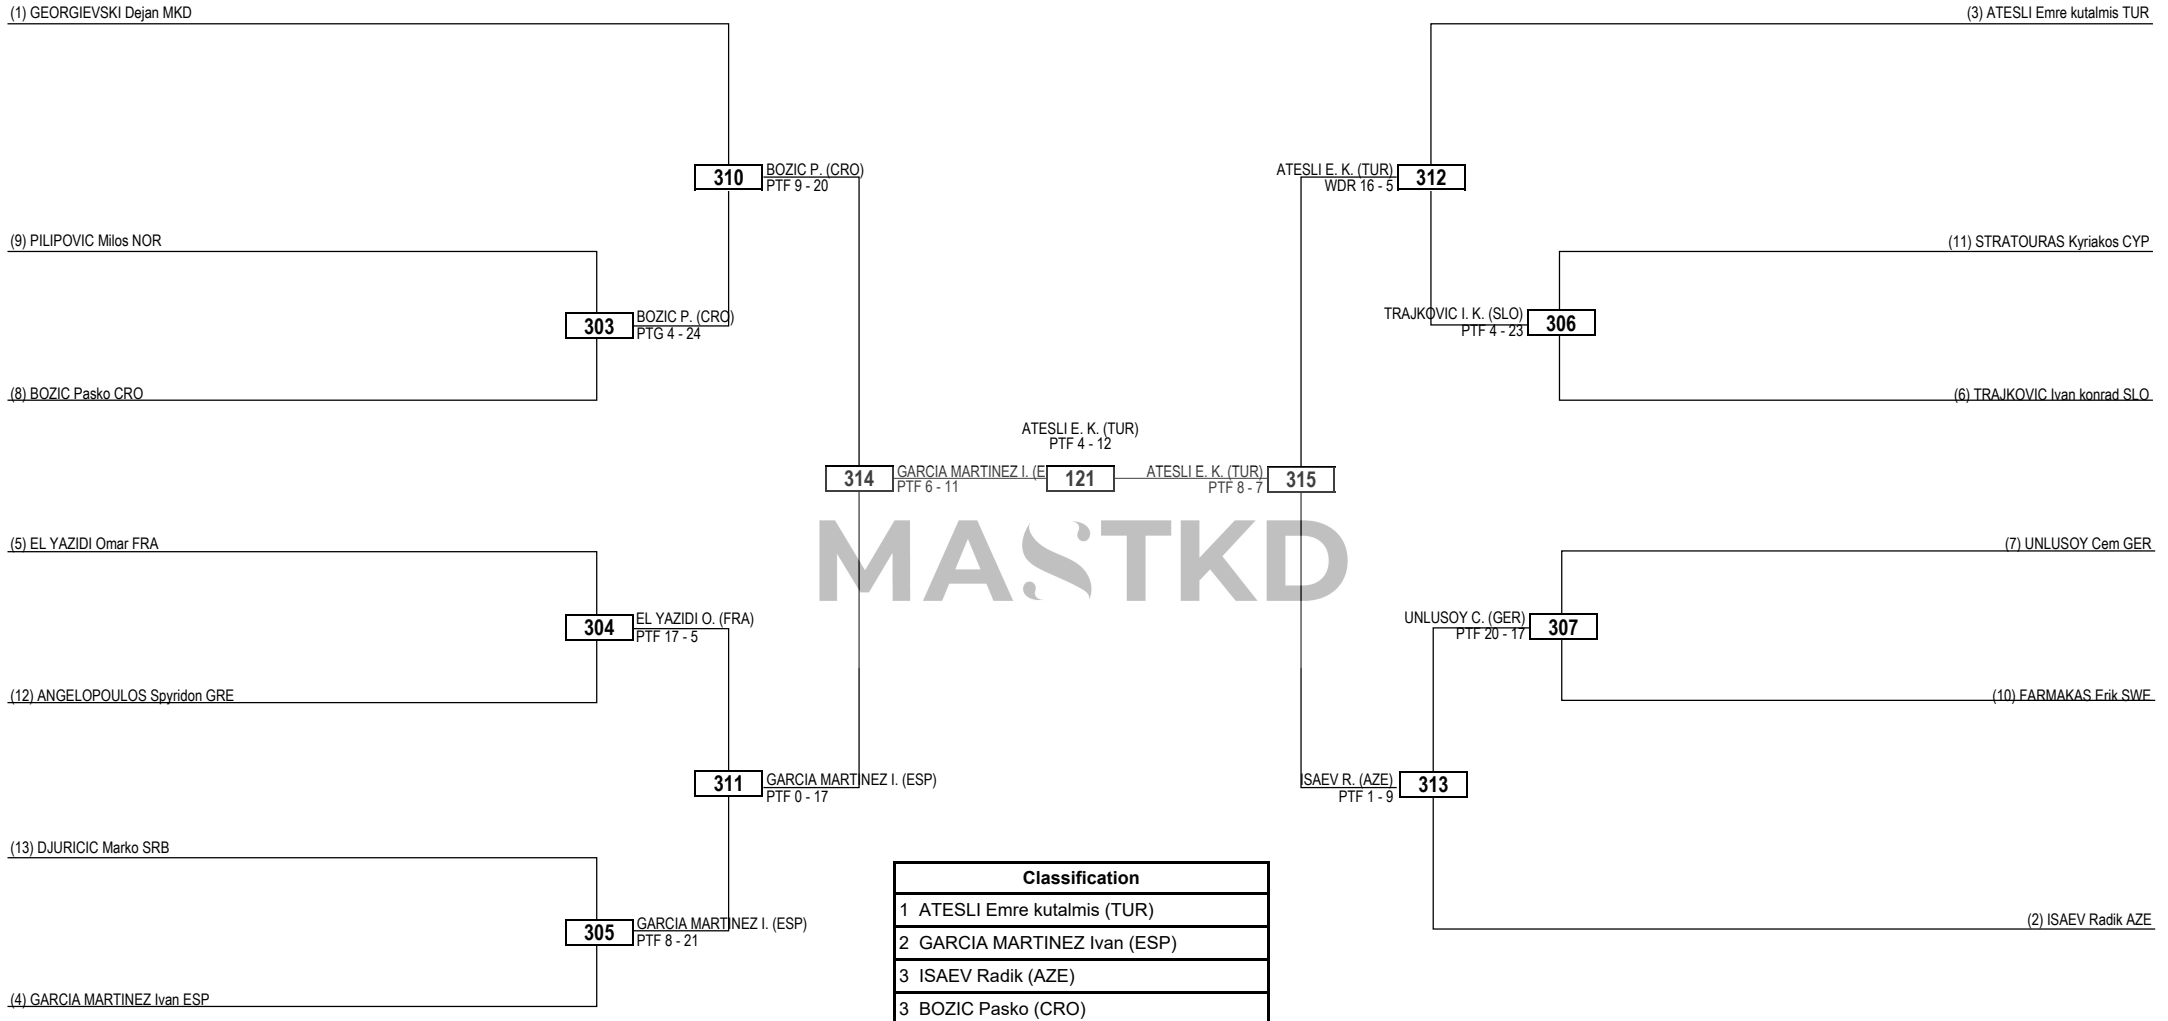

Round of 16    Quarterfinals    Semifinals    Final    Semifinals    Quarterfinals    Round of 16

**LEGEND** RSC: Win by Referee Stop Contest    PTG: Win by Point Gap    SUP: Win by Superiority    DSQ: Win by Disqualification    DQB: Win by Disqualification for unsportsmanlike behavior    DWR: Double Withdrawal    R: Round  
 (x) **Seed**    PTF: Win by Final Score    GDP: Win by Golden Points    WDR: Win by Withdrawal    PUN: Win by Punitive Declaration    DDB: Double Disqualification for unsportsmanlike behavior    DDQ: Double Disqualification

Round of 32   Round of 16   Quarterfinals   Semifinals   Final   Semifinals   Quarterfinals   Round of 16   Round of 32

**LEGEND** RSC: Win by Referee Stop Contest    PTF: Win by Final Score  
 (x) **Seed**    PTF: Win by Final Score    PTG: Win by Point Gap    GDP: Win by Golden Points    SUP: Win by Superiority    WDR: Win by Withdrawal    DQ: Win by Disqualification    PUN: Win by Punitive Declaration    DQB: Win by Disqualification for unsportsmanlike behavior    DDB: Double Disqualification for unsportsmanlike behavior    DWR: Double Withdrawal    DDQ: Double Disqualification    R: Round

Round of 32    Round of 16    Quarterfinals    Semifinals    Final    Semifinals    Quarterfinals    Round of 16    Round of 32

**LEGEND**    RSC: Win by Referee Stop Contest    PTG: Win by Point Gap    SUP: Win by Superiority    DSQ: Win by Disqualification    DQB: Win by Disqualification for unsportsmanlike behavior    DWR: Double Withdrawal    R: Round  
**(x) Seed**    PTF: Win by Final Score    GDP: Win by Golden Points    WDR: Win by Withdrawal    PUN: Win by Punitive Declaration    DDB: Double Disqualification for unsportsmanlike behavior    DDQ: Double Disqualification