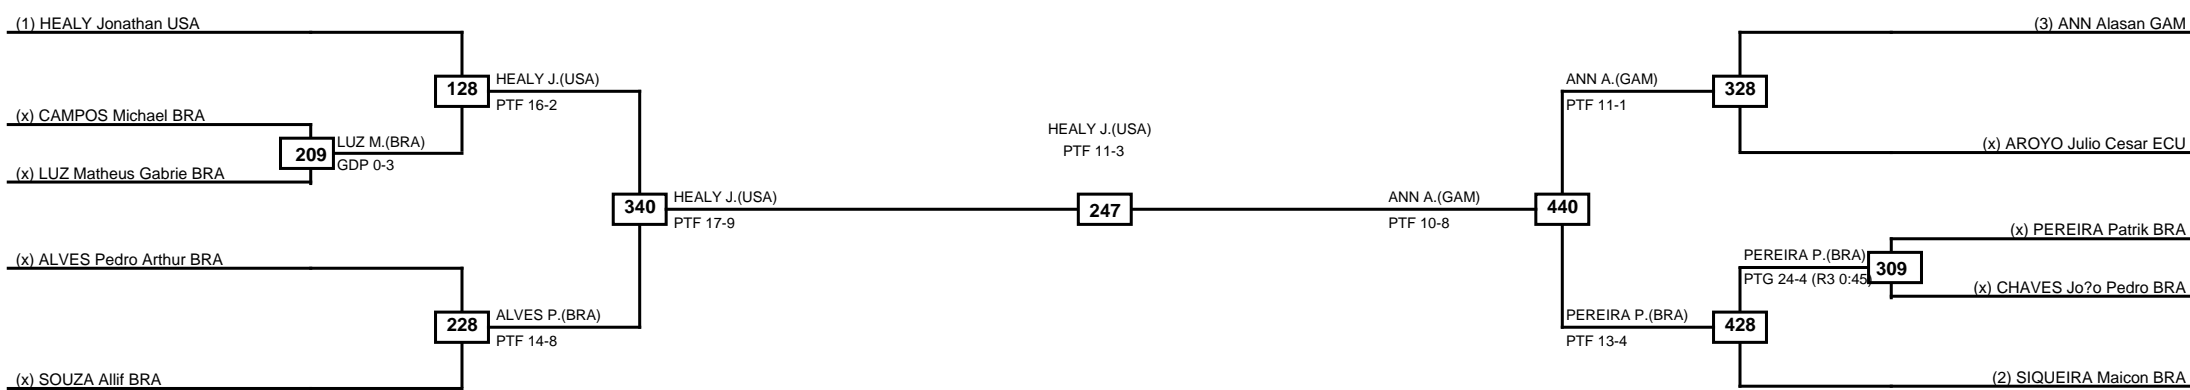

Round of 16	Quarterfinals	Semifinals	Final
-------------	---------------	------------	-------

# MASTKD

Classification
1 TEIXEIRA Leonardo BRA
2 DE Giovanni Aubin BRA
3 MARQUES Flavio BRA
3 MIRANDA RAMON Adrian Eduardo ECU

**LEGEND** RSC: Win by Referee stops contest    PTF: Win by Point gap    SUP: Win by Superiority    DSQ: Win by Disqualification    DQB: Win by Disqualification for Unsportsmanlike behavior    DWR: Win by double Withdrawal    R: Round  
 (x)Seed    PFT: Win by Final score    GDP: Win by Golden points    WDR: Win by Withdrawal    PUN: Win by Punitive declaration    DDB: Double disqualification for Unsportsmanlike behavior    DDQ: Double Disqualification

Round of 16
Quarterfinals
Semifinals
Final
Semifinals
Quarterfinals
Round of 16