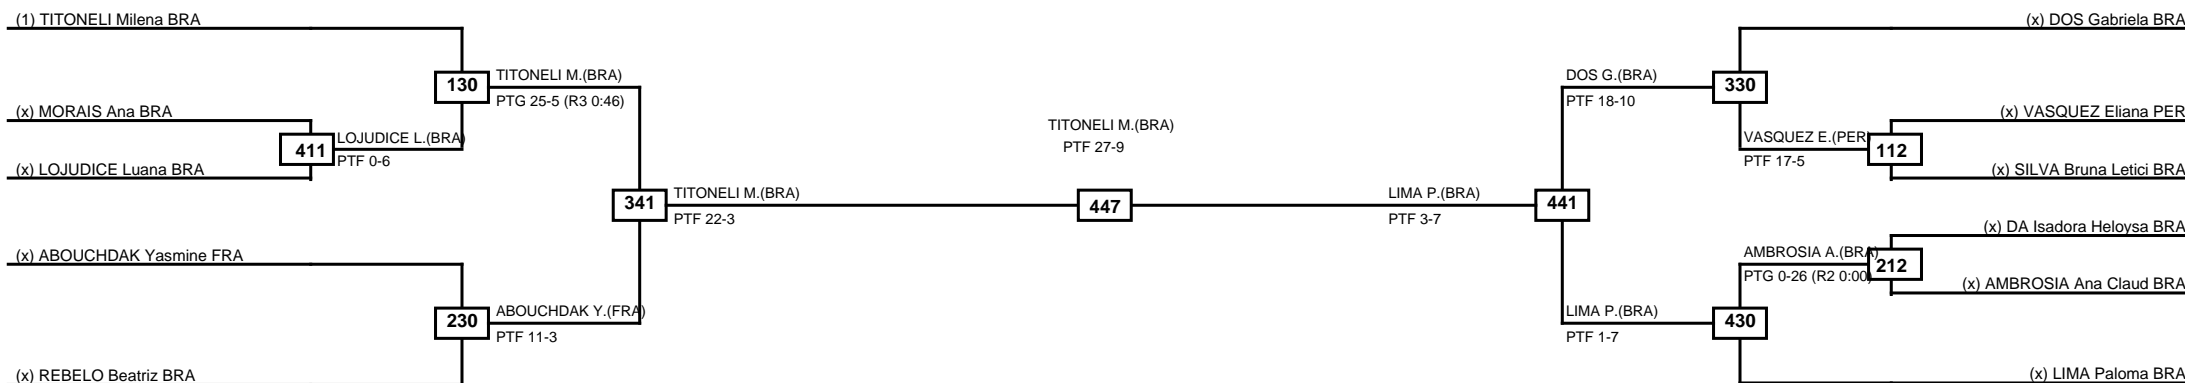

# MASTKD

Classification
1 HEALY Jonathan USA
2 ANN Alasan GAM
3 PEREIRA Patrik BRA
3 ALVES Pedro Arthur BRA

**LEGEND**   RSC: Win by Referee stops contest   PTF: Win by Point gap   SUP: Win by Superiority   DSQ: Win by Disqualification   DQB: Win by Disqualification for Unsportsmanlike behavior   DWR: Win by double Withdrawal   R: Round  
 (x)Seed   PFT: Win by Final score   GDP: Win by Golden points   WDR: Win by Withdrawal   PUN: Win by Punitive declaration   DDB: Double disqualification for Unsportsmanlike behavior   DDQ: Double Disqualification

Semifinals

Final

Semifinals

# MASTKD

Classification
1 GALACHO Raphaella BRA
2 DA Thaisa BRA
3 DANÁŠBIA Isnara BRA
3 OLIVEIRA Mikaela BRA

LEGEND RSC: Win by Referee stops contest PTG: Win by Point gap SUP: Win by Superiority DSQ: Win by Disqualification DQB: Win by Disqualification for Unsportsmanlike behavior DWR: Win by double Withdrawal R: Round  
(x)Seed PFT: Win by Final score GDP: Win by Golden points WDR: Win by Withdrawal PUN: Win by Punitive declaration DDB: Double disqualification for Unsportsmanlike behavior DDQ: Double Disqualification

Round of 16    Quarterfinals    Semifinals    Final    Semifinals    Quarterfinals    Round of 16