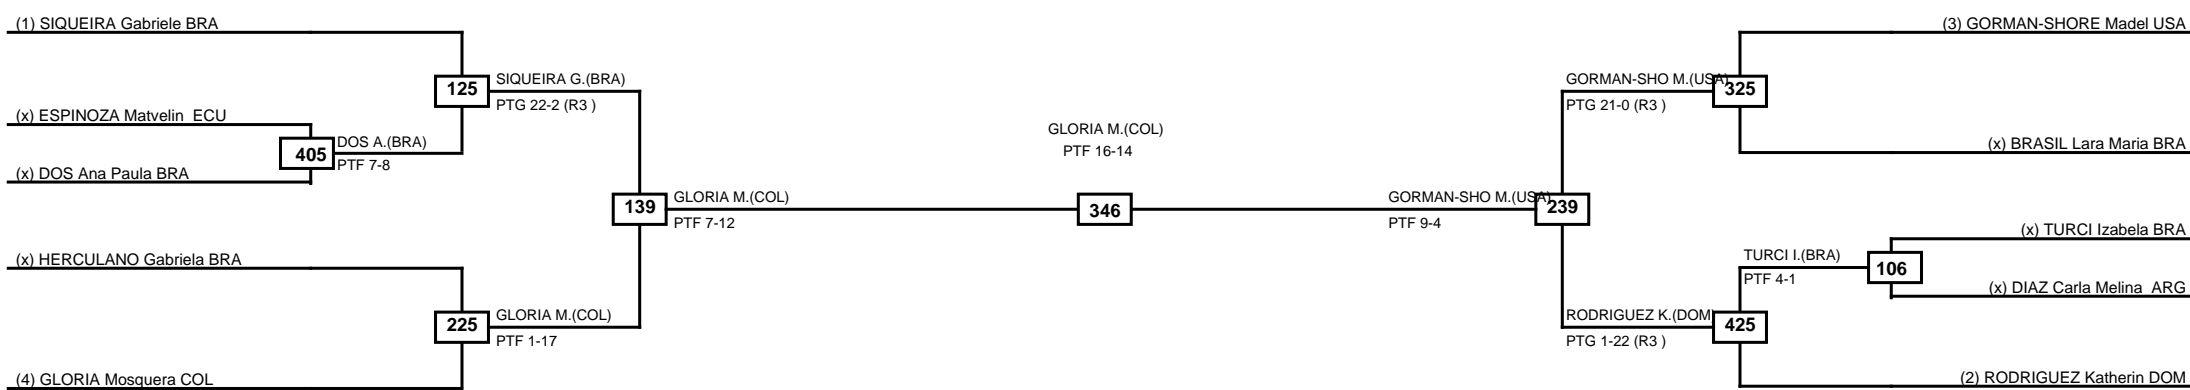

Round of 16 Quarterfinals Semifinals

Final

Semifinals

Quarterfinals Round of 16

Round of 32   Round of 16   Quarterfinals   Semifinals   Final   Semifinals   Quarterfinals   Round of 16   Round of 32

# MASTKD

Classification
1 GUIMAR?ES Dangelá BRA
2 DIAS Kamilla BRA
3 BALDINI Gabriela BRA
3 OLIVEIRA Alice Caroline BRA

LEGEND RSC: Win by Referee stops contest   PTF: Win by Point gap   SUP: Win by Superiority   DSQ: Win by Disqualification   DQB: Win by Disqualification for Unsportsmanlike behavior   DWR: Win by double Withdrawal   R: Round  
 (x)Seed   PFT: Win by Final score   GDP: Win by Golden points   WDR: Win by Withdrawal   PUN: Win by Punitive declaration   DDB: Double disqualification for Unsportsmanlike behavior   DDQ: Double Disqualification

Round of 16	Quarterfinals	Semifinals	Final	Semifinals	Quarterfinals	Round of 16
-------------	---------------	------------	-------	------------	---------------	-------------