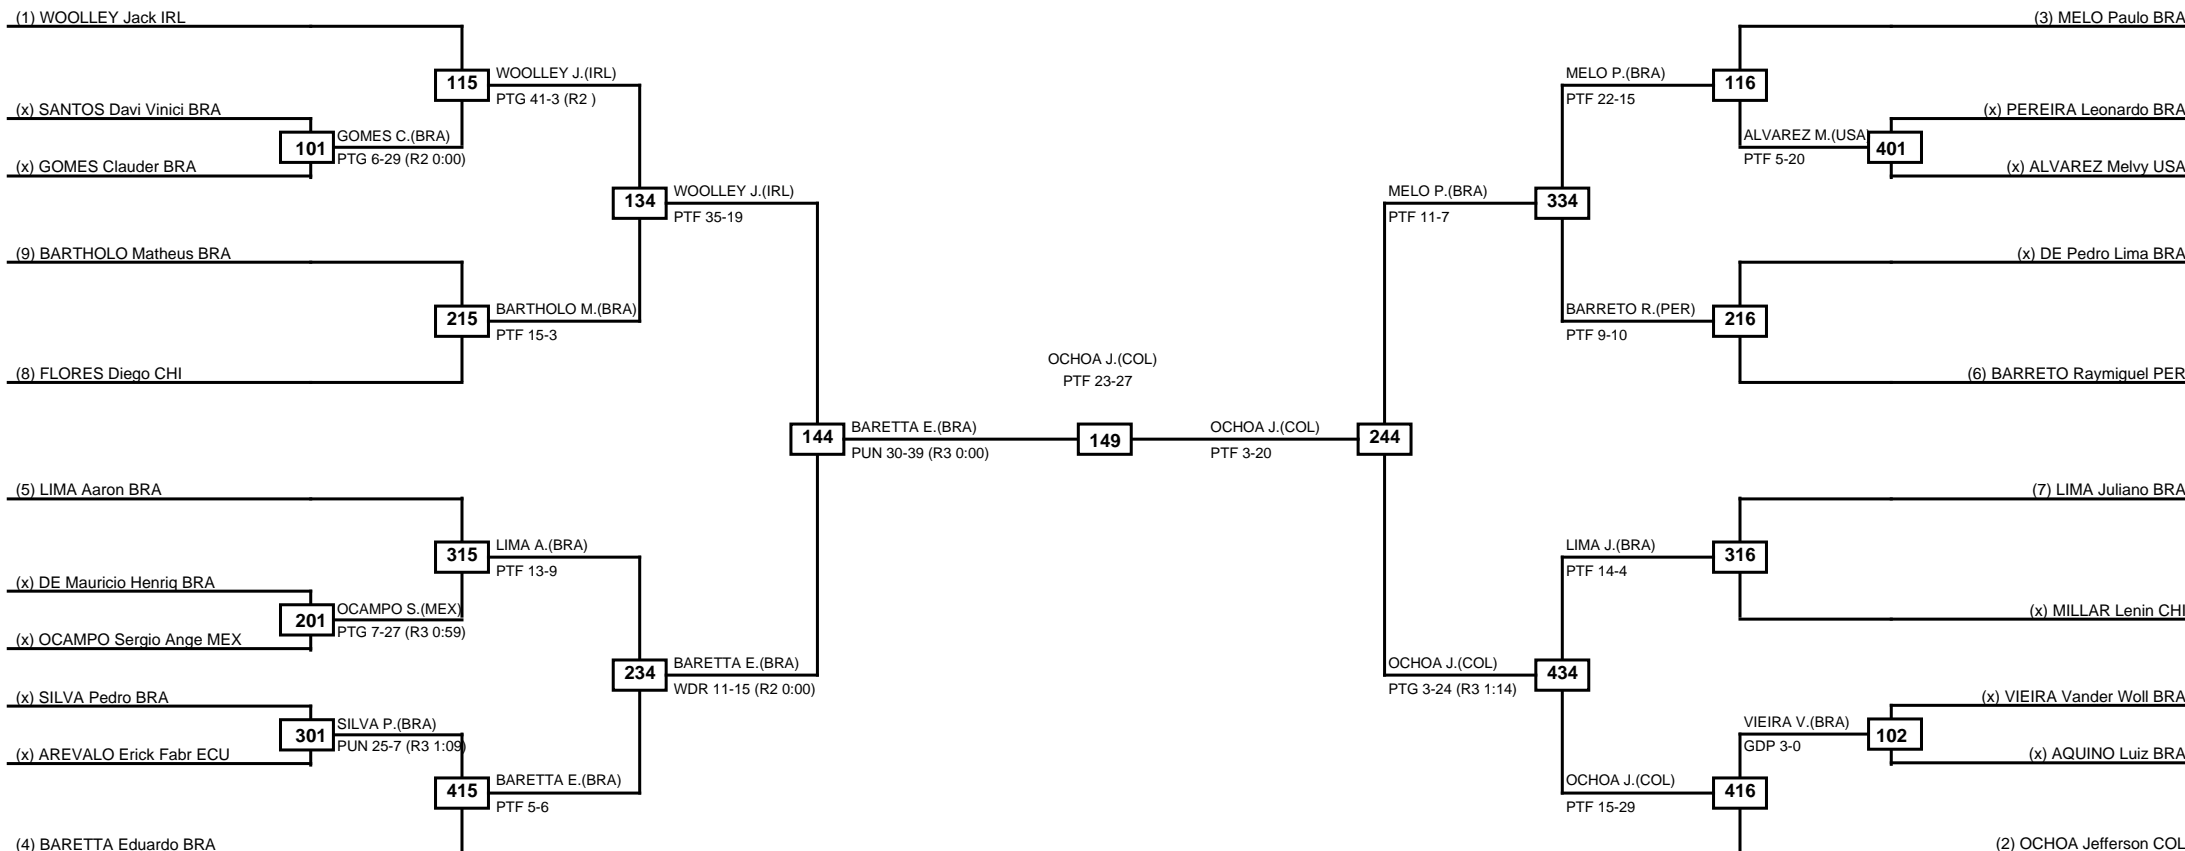

Round of 32   Round of 16   Quarterfinals   Semifinals   Final   Semifinals   Quarterfinals   Round of 16   Round of 32

Classification
1 OCHOA Jefferson COL
2 BARETTA Eduardo BRA
3 WOOLLEY Jack IRL
3 MELO Paulo BRA

Round of 16	Quarterfinals	Semifinals	Final
-------------	---------------	------------	-------

Round of 16
Quarterfinals
Semifinals
Final
Semifinals
Quarterfinals
Round of 16

Round of 32   Round of 16   Quarterfinals   Semifinals   Final   Semifinals   Quarterfinals   Round of 16   Round of 32