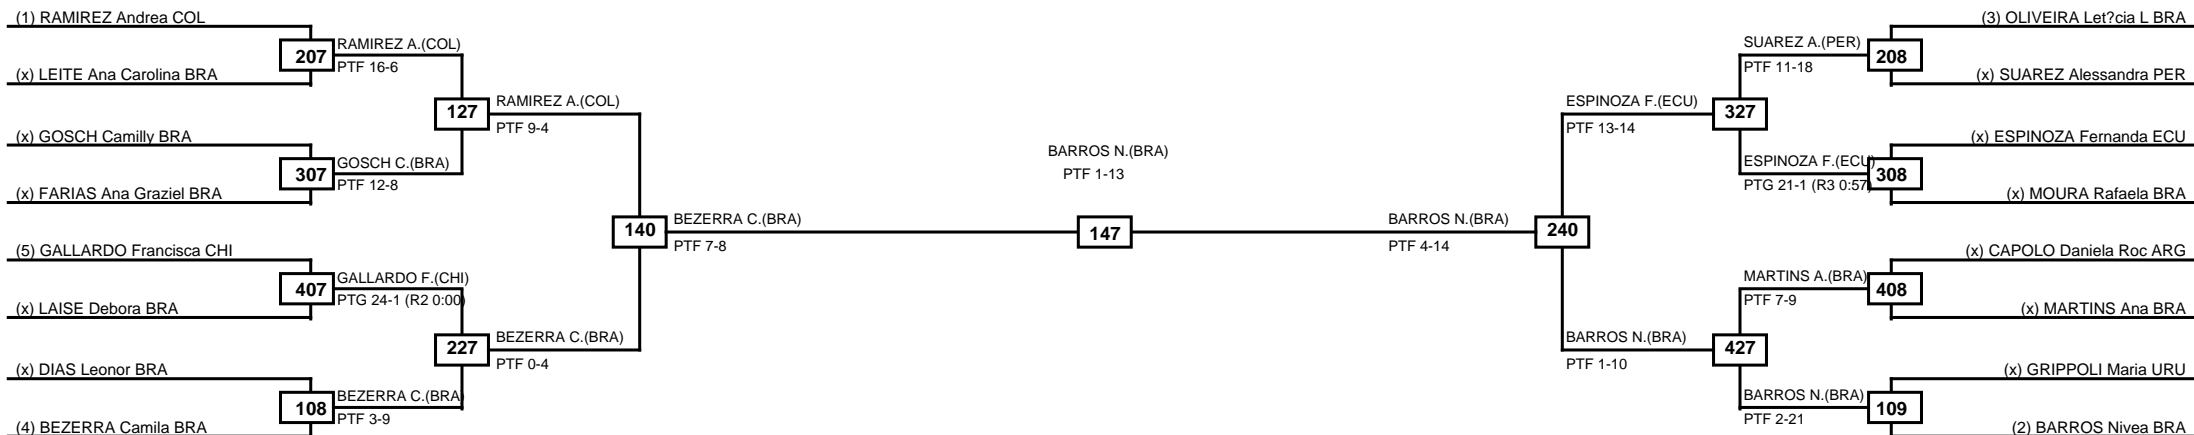

Round of 16    Quarterfinals    Semifinals    Final    Semifinals    Quarterfinals    Round of 16

# MASTKD

Classification
1 TITONELI Milena BRA
2 LIMA Paloma BRA
3 ABOUCHDAK Yasmine FRA
3 DOS Gabriela BRA

LEGEND RSC: Win by Referee stops contest    PTG: Win by Point gap    SUP: Win by Superiority    DSQ: Win by Disqualification    DQB: Win by Disqualification for Unsportsmanlike behavior    DWR: Win by double Withdrawal    R: Round  
(x)Seed    PFT: Win by Final score    GDP: Win by Golden points    WDR: Win by Withdrawal    PUN: Win by Punitive declaration    DDB: Double disqualification for Unsportsmanlike behavior    DDQ: Double Disqualification