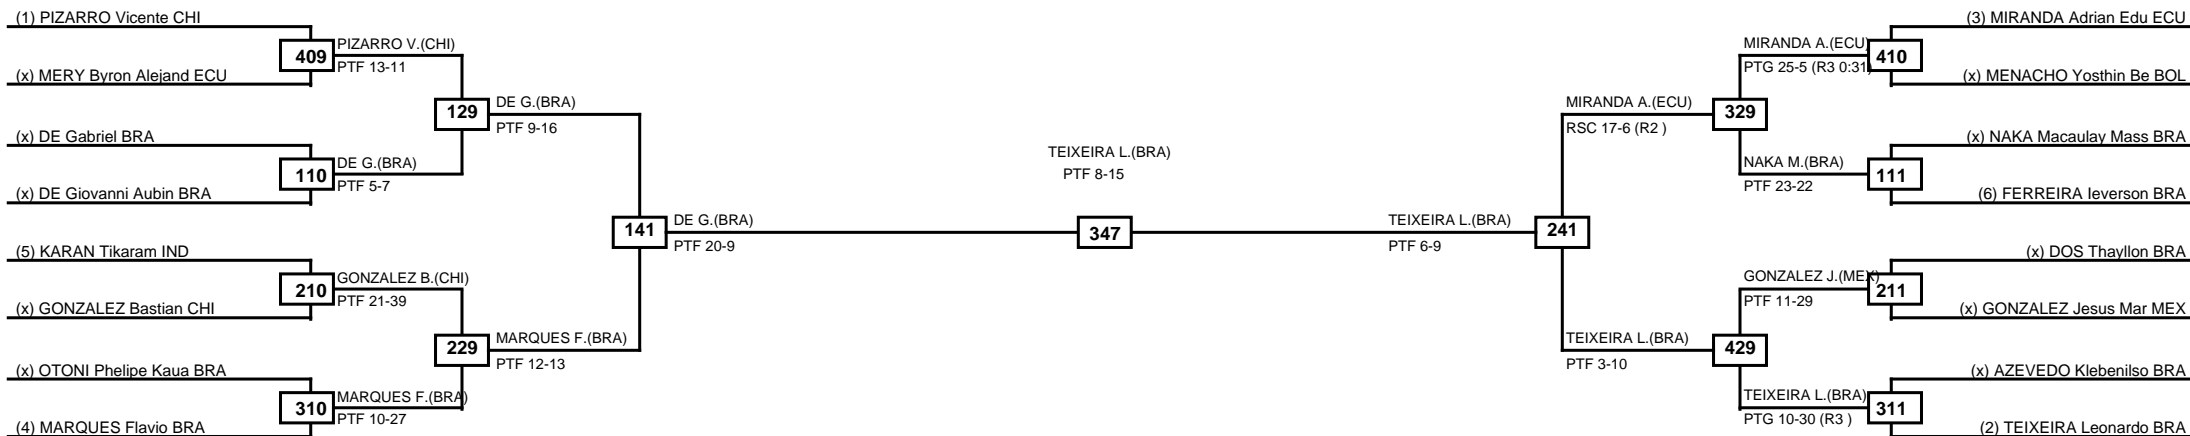

Round of 32   Round of 16   Quarterfinals   Semifinals   Final   Semifinals   Quarterfinals   Round of 16   Round of 32

Classification
1 OCHOA Jefferson COL
2 BARETTA Eduardo BRA
3 WOOLLEY Jack IRL
3 MELO Paulo BRA

**LEGEND**   RSC: Win by Referee stops contest   PTF: Win by Point gap   SUP: Win by Superiority   DSQ: Win by Disqualification   DQB: Win by Disqualification for Unsportsmanlike behavior   DWR: Win by double Withdrawal   R: Round  
 (x)Seed   PFT: Win by Final score   GDP: Win by Golden points   WDR: Win by Withdrawal   PUN: Win by Punitive declaration   DDB: Double disqualification for Unsportsmanlike behavior   DDQ: Double Disqualification

Round of 16	Quarterfinals	Semifinals	Final
-------------	---------------	------------	-------

# MASTKD

Classification
1 TEIXEIRA Leonardo BRA
2 DE Giovanni Aubin BRA
3 MARQUES Flavio BRA
3 MIRANDA RAMON Adrian Eduardo ECU

**LEGEND** RSC: Win by Referee stops contest    PTF: Win by Point gap    SUP: Win by Superiority    DSQ: Win by Disqualification    DQB: Win by Disqualification for Unsportsmanlike behavior    DWR: Win by double Withdrawal    R: Round  
 (x)Seed    PFT: Win by Final score    GDP: Win by Golden points    WDR: Win by Withdrawal    PUN: Win by Punitive declaration    DDB: Double disqualification for Unsportsmanlike behavior    DDQ: Double Disqualification