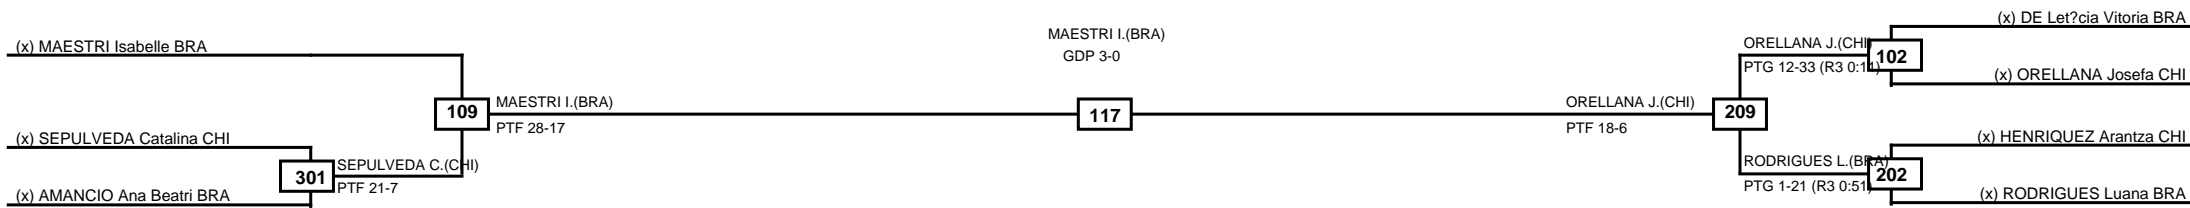

Quarterfinals
Semifinals
Final
Semifinals
Quarterfinals

MASTKD

Classification
1 MAESTRI Isabelle BRA
2 ORELLANA Josefa CHI
3 SEPULVEDA Catalina CHI
3 RODRIGUES Luana BRA

LEGEND RSC: Win by Referee stops contest   PTF: Win by Point gap   SUP: Win by Superiority   DSQ: Win by Disqualification   DQB: Win by Disqualification for Unsportsmanlike behavior   DWR: Win by double Withdrawal   R: Round
(x)Seed   PFT: Win by Final score   GDP: Win by Golden points   WDR: Win by Withdrawal   PUN: Win by Punitive declaration   DDB: Double disqualification for Unsportsmanlike behavior   DDQ: Double Disqualification