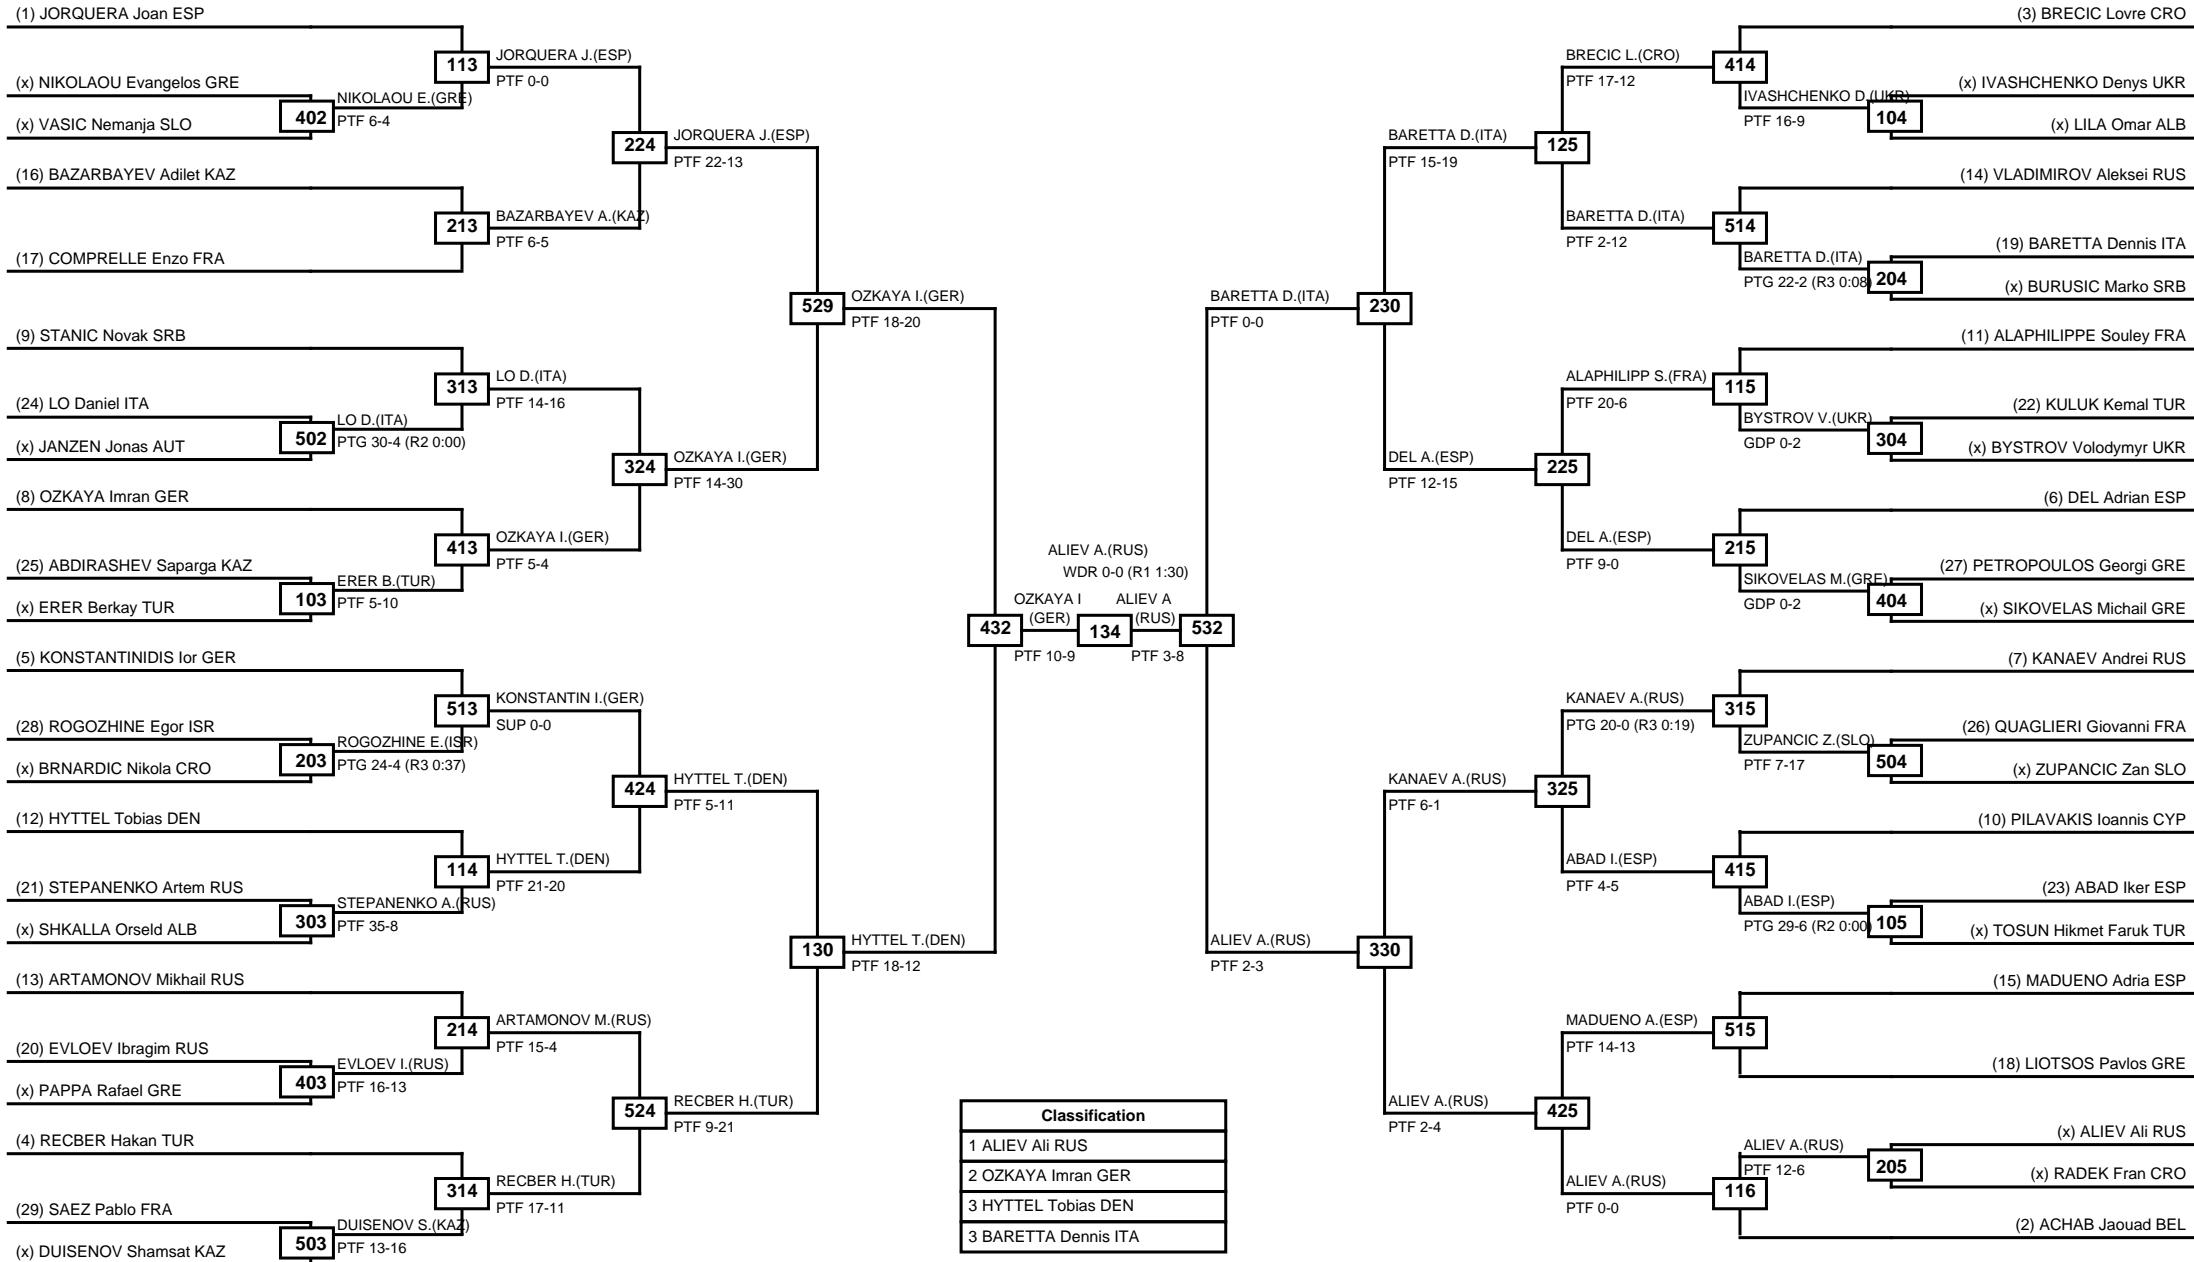

Round of 64 Round of 32 Round of 16 Quarterfinals Semifinals Final Semifinals Quarterfinals Round of 16 Round of 32 Round of 64

LEGEND RSC: Win by Referee stops contest PTG: Win by Point gap SUP: Win by Superiority DSQ: Win by Disqualification DQB: Win by Disqualification for Unsportsmanlike behavior DWR: Win by double Withdrawal R: Round
(x)Seed PFT: Win by Final score GDP: Win by Golden points WDR: Win by Withdrawal PUN: Win by Punitive declaration DDB: Double disqualification for Unsportsmanlike behavior DDQ: Double Disqualification

LEGEND RSC: Win by Referee stops contest PTF: Win by Point gap SUP: Win by Superiority DSQ: Win by Disqualification DQB: Win by Disqualification for Unsportsmanlike behavior DWR: Win by double Withdrawal R: Round
 (x)Seed PFT: Win by Final score GDP: Win by Golden points WDR: Win by Withdrawal PUN: Win by Punitive declaration DDB: Double disqualification for Unsportsmanlike behavior DDQ: Double Disqualification

Round of 64 Round of 32 Round of 16 Quarterfinals Semifinals Final Semifinals Quarterfinals Round of 16 Round of 32 Round of 64

LEGEND RSC: Win by Referee stops contest PTF: Win by Point gap SUP: Win by Superiority DSQ: Win by Disqualification DQB: Win by Disqualification for Unsportsmanlike behavior DWR: Win by double Withdrawal R: Round
(x)Seed PFT: Win by Final score GDP: Win by Golden points WDR: Win by Withdrawal PUN: Win by Punitive declaration DDB: Double disqualification for Unsportsmanlike behavior DDQ: Double Disqualification