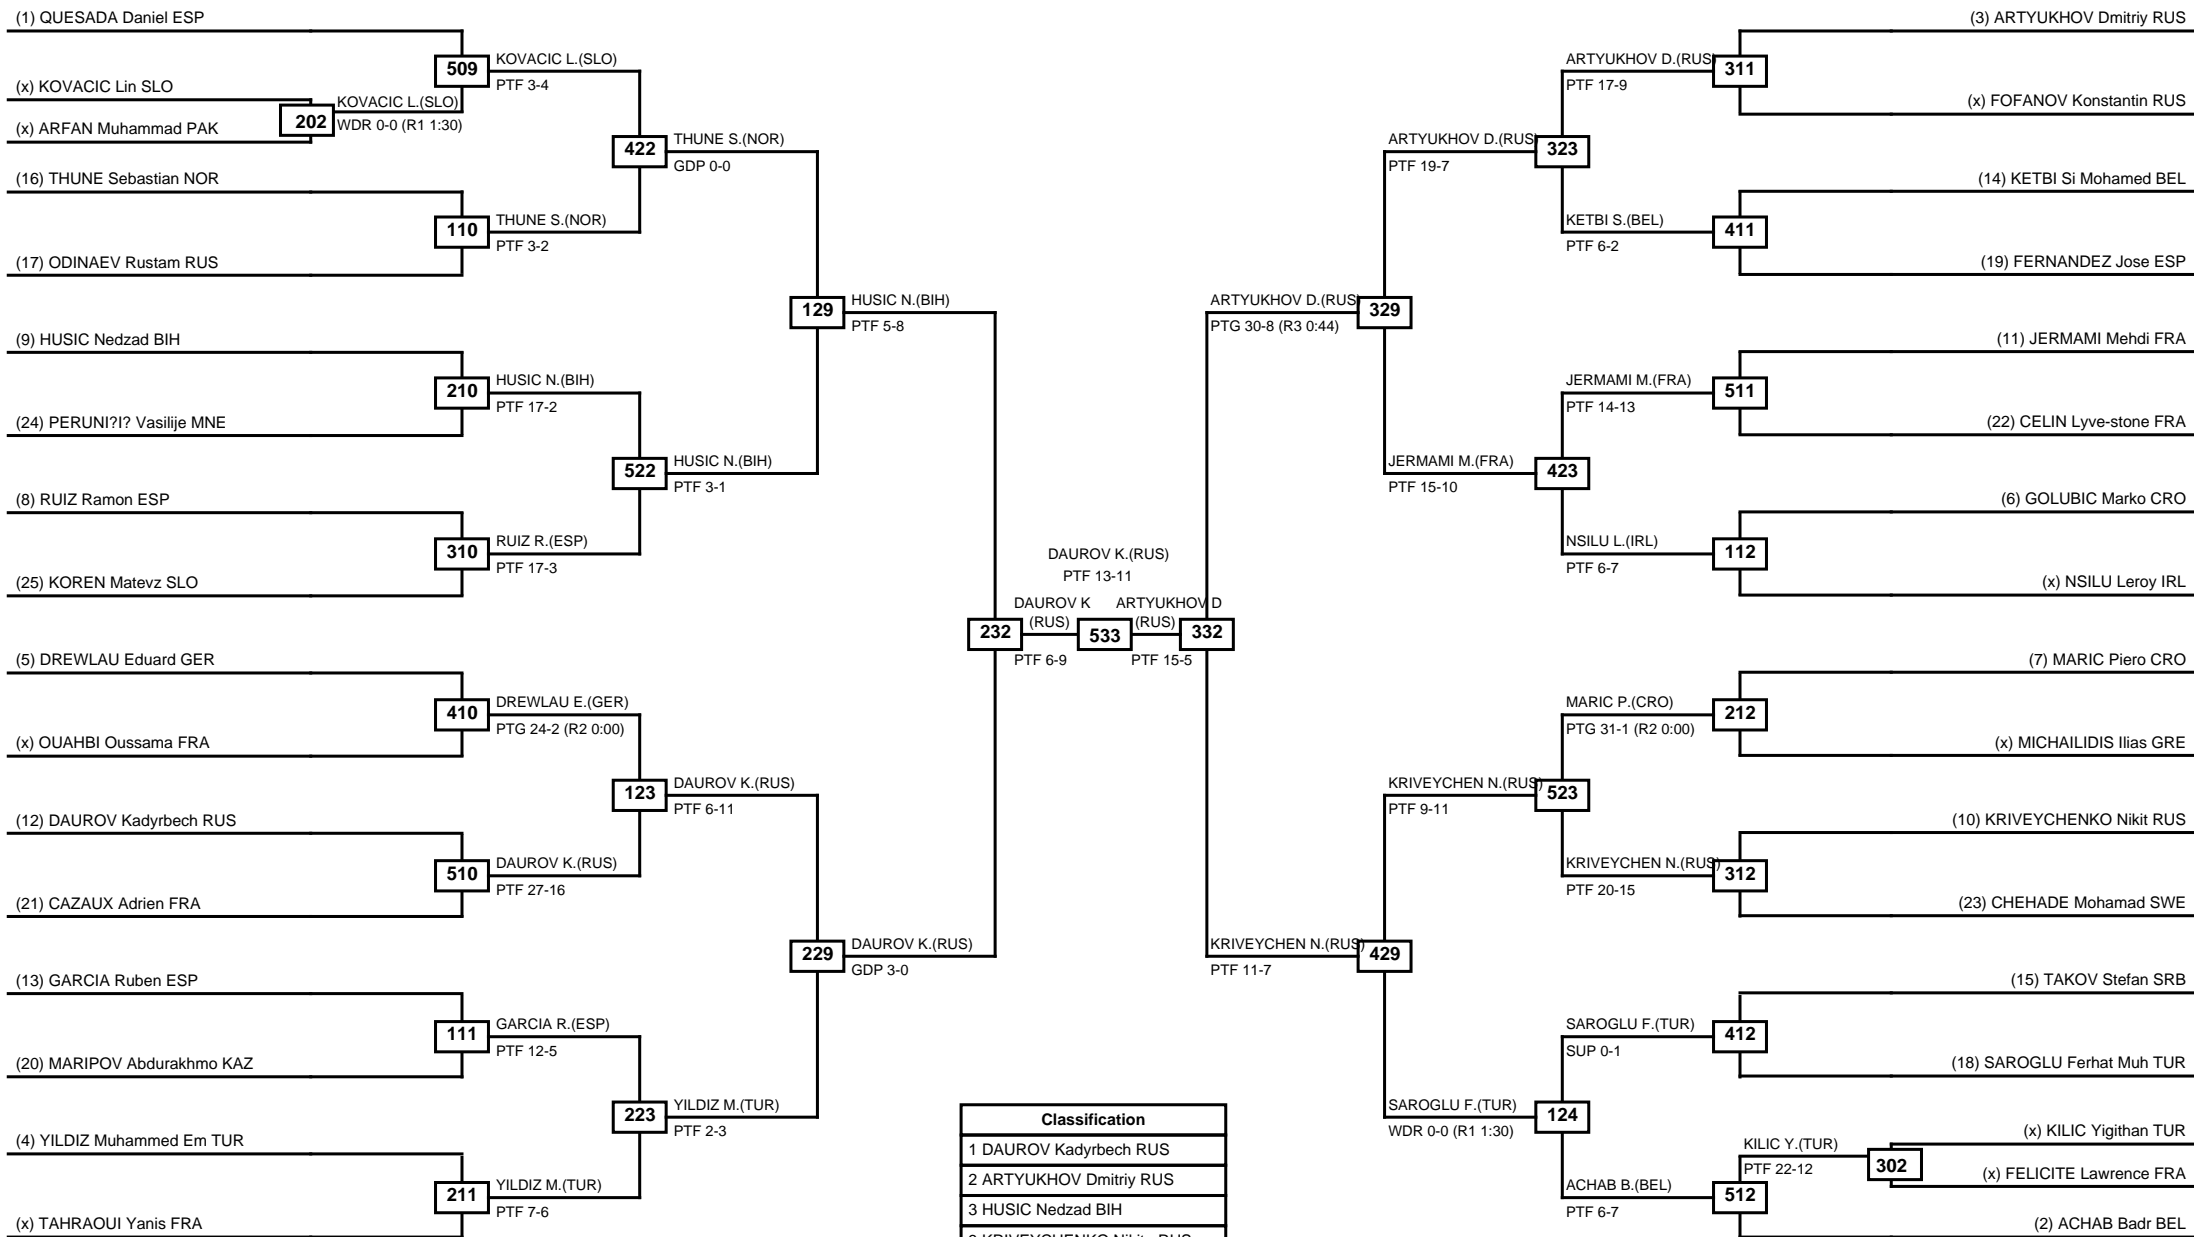

Round of 64 Round of 32 Round of 16 Quarterfinals Semifinals Final Semifinals Quarterfinals Round of 16 Round of 32 Round of 64

LEGEND RSC: Win by Referee stops contest PTG: Win by Point gap SUP: Win by Superiority DSQ: Win by Disqualification DQB: Win by Disqualification for Unsportsmanlike behavior DWR: Win by double Withdrawal R: Round
(x)Seed PFT: Win by Final score GDP: Win by Golden points WDR: Win by Withdrawal PUN: Win by Punitive declaration DDB: Double disqualification for Unsportsmanlike behavior DDQ: Double Disqualification

LEGEND RSC: Win by Referee stops contest PTF: Win by Point gap SUP: Win by Superiority DSQ: Win by Disqualification DQB: Win by Disqualification for Unsportsmanlike behavior DWR: Win by double Withdrawal R: Round
 (x)Seed PFT: Win by Final score GDP: Win by Golden points WDR: Win by Withdrawal PUN: Win by Punitive declaration DDB: Double disqualification for Unsportsmanlike behavior DDQ: Double Disqualification

Round of 64 Round of 32 Round of 16 Quarterfinals Semifinals Final Semifinals Quarterfinals Round of 16 Round of 32 Round of 64

LEGEND RSC: Win by Referee stops contest PTF: Win by Point gap SUP: Win by Superiority DSQ: Win by Disqualification DQB: Win by Disqualification for Unsportsmanlike behavior DWR: Win by double Withdrawal R: Round
(x)Seed PFT: Win by Final score GDP: Win by Golden points WDR: Win by Withdrawal PUN: Win by Punitive declaration DDB: Double disqualification for Unsportsmanlike behavior DDQ: Double Disqualification