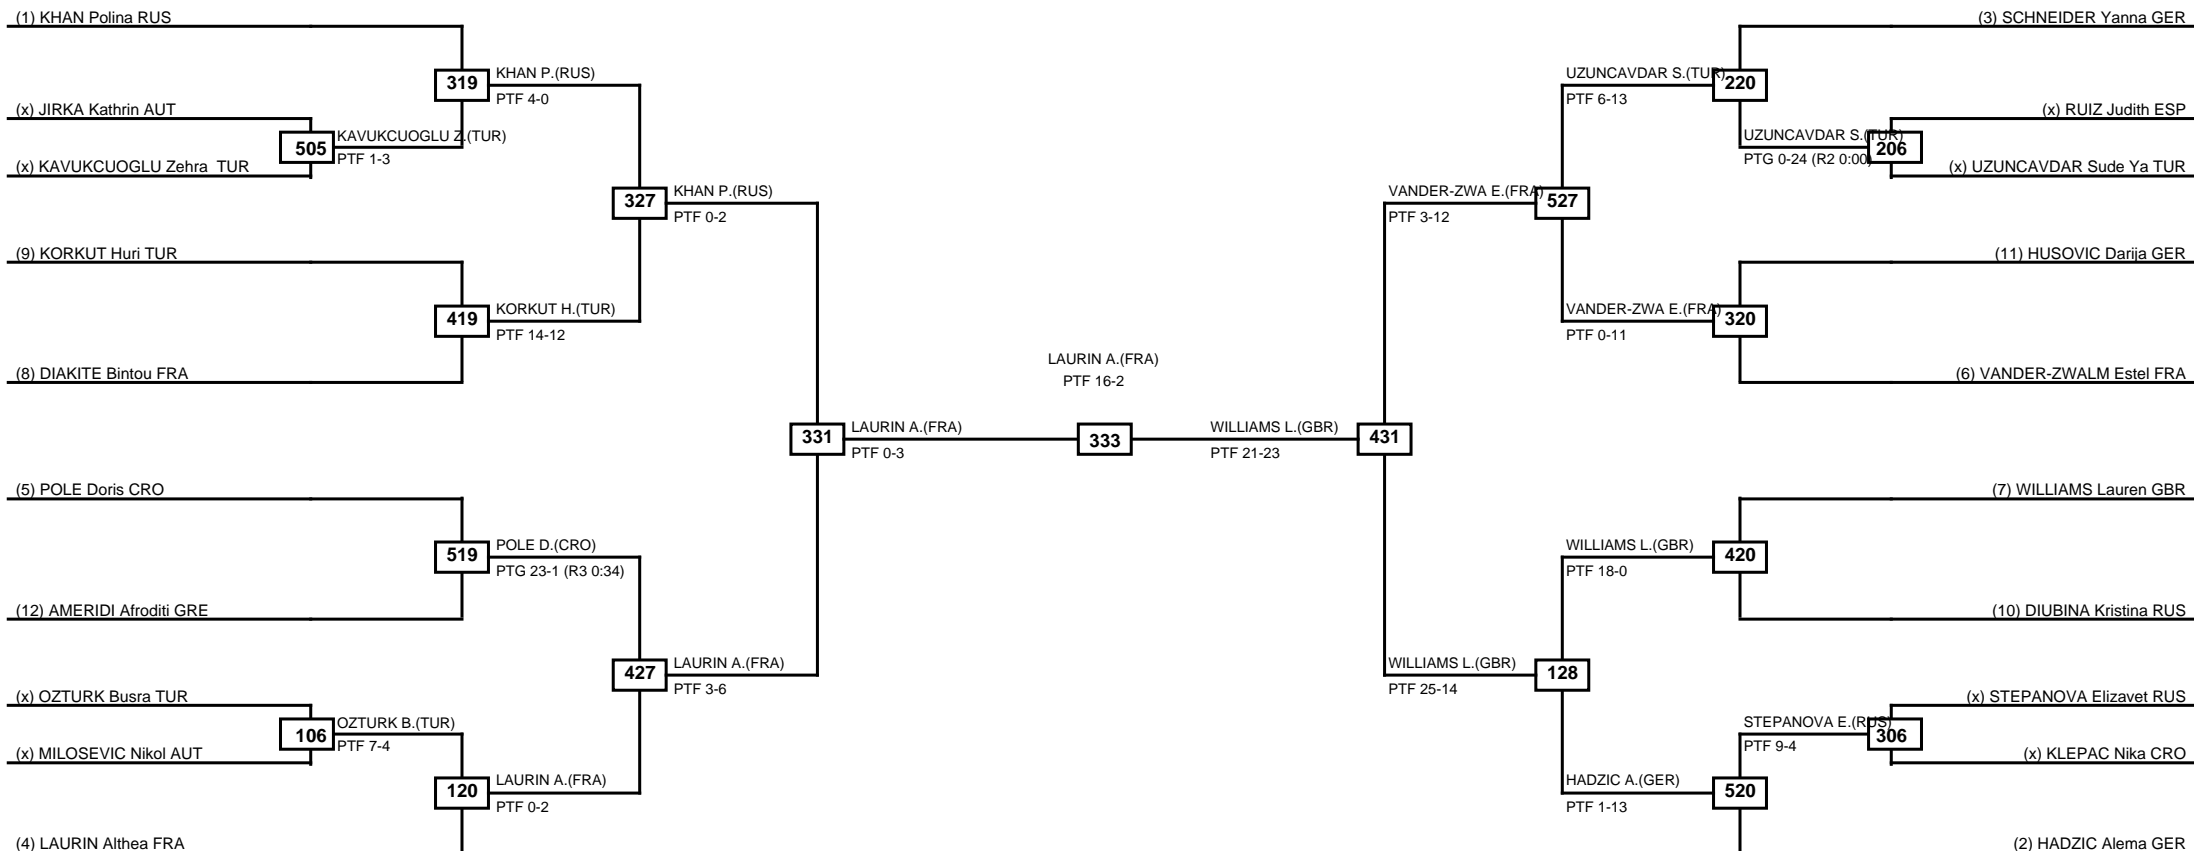

Round of 32   Round of 16   Quarterfinals   Semifinals   Final   Semifinals   Quarterfinals   Round of 16   Round of 32

Classification
1 LAURIN Althea FRA
2 WILLIAMS Lauren GBR
3 VANDER-ZWALM Estelle FRA
3 KHAN Polina RUS

LEGEND RSC: Win by Referee stops contest   PTF: Win by Point gap   SUP: Win by Superiority   DSQ: Win by Disqualification   DQB: Win by Disqualification for Unsportsmanlike behavior   DWR: Win by double Withdrawal   R: Round
(x)Seed   PFT: Win by Final score   GDP: Win by Golden points   WDR: Win by Withdrawal   PUN: Win by Punitive declaration   DDB: Double disqualification for Unsportsmanlike behavior   DDQ: Double Disqualification