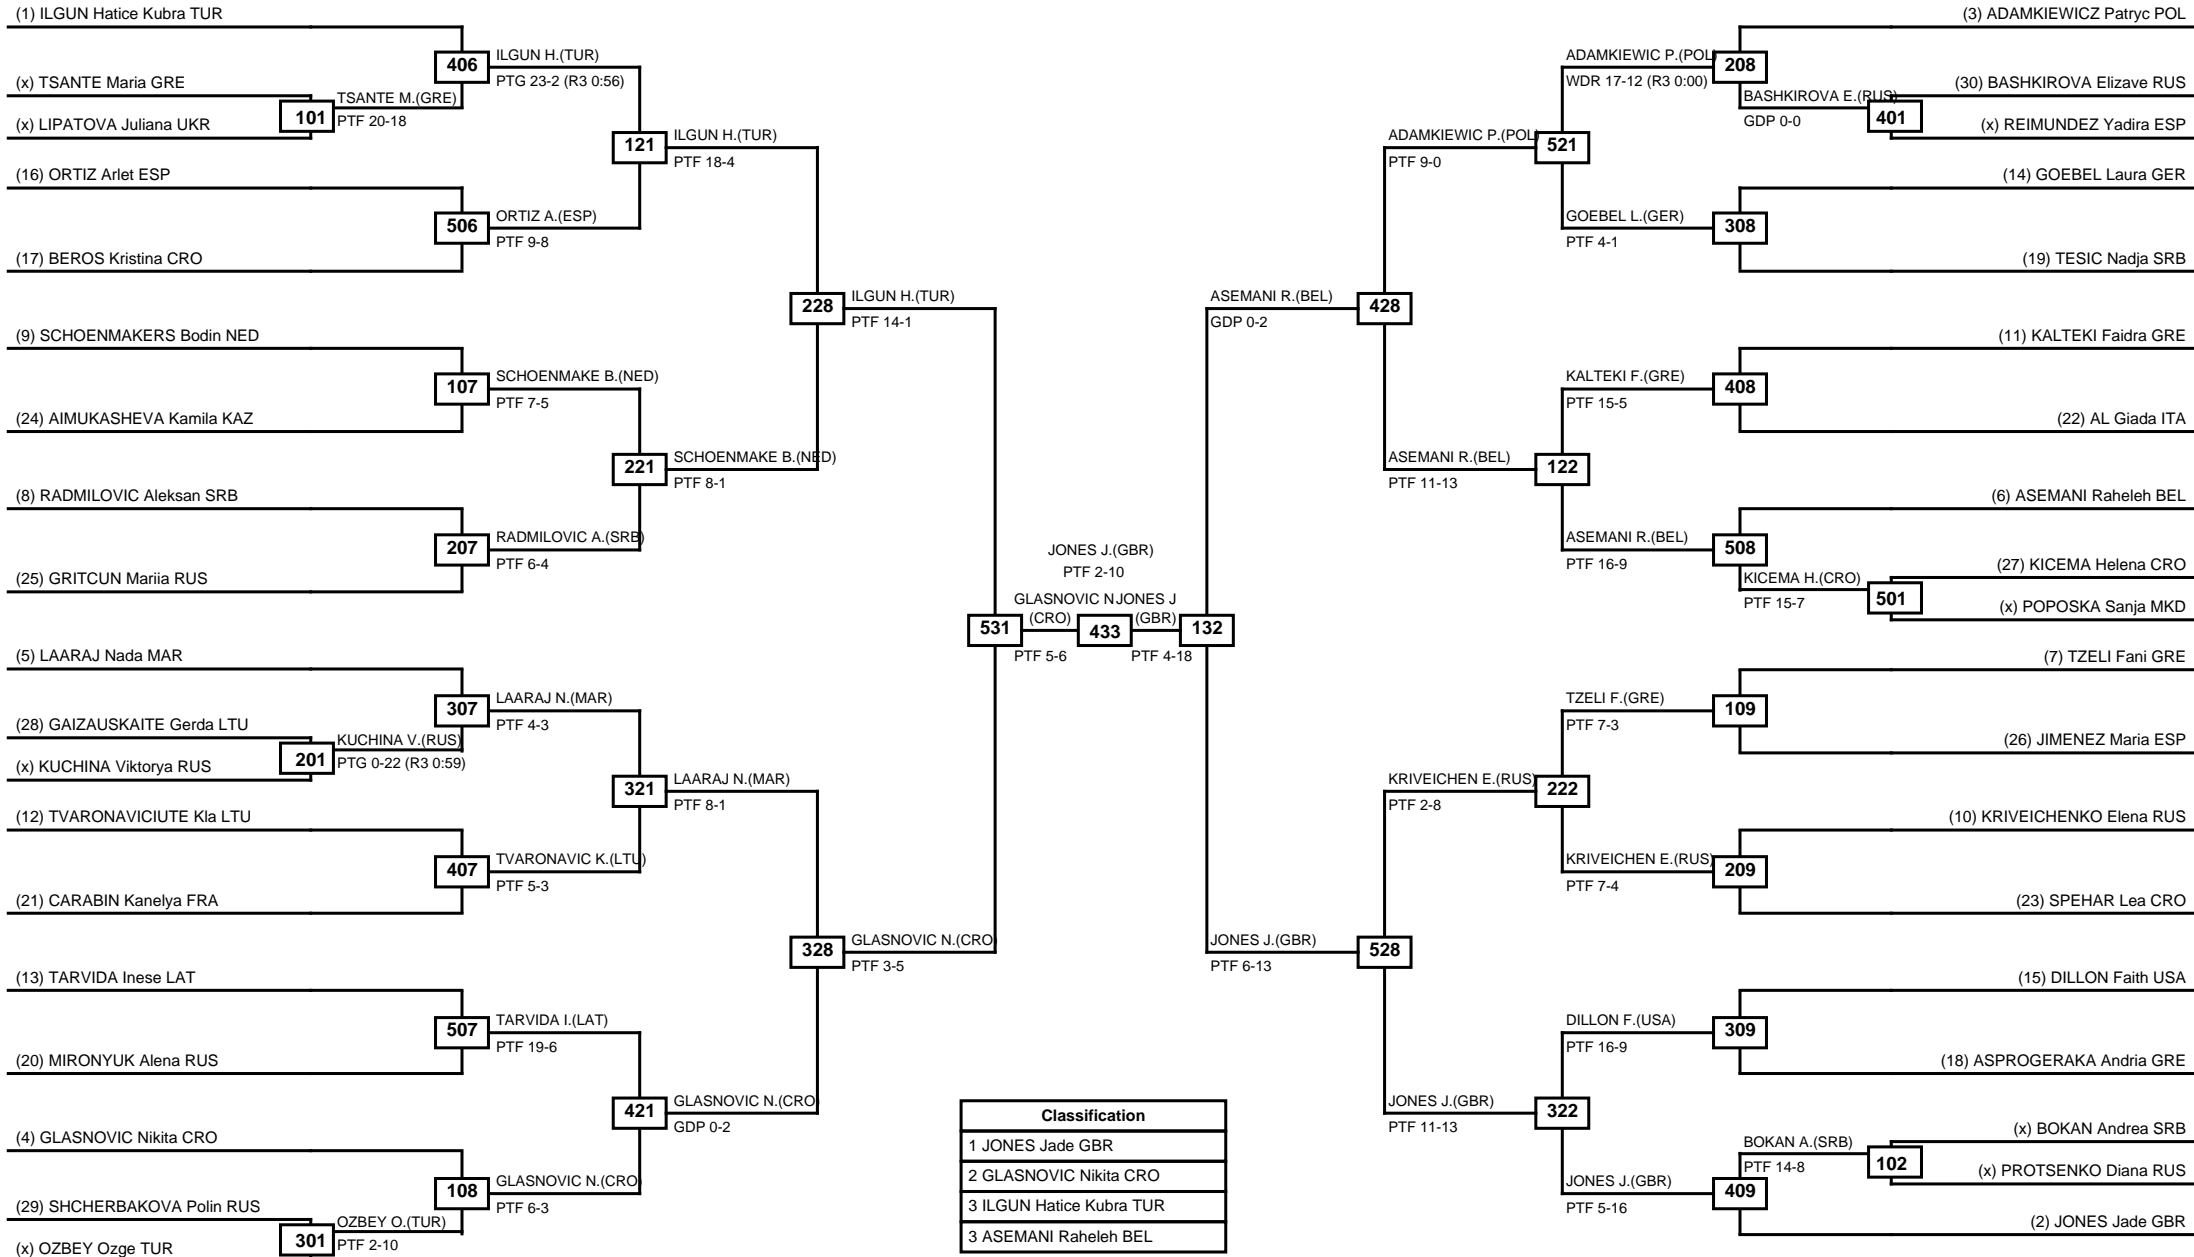

Round of 64   Round of 32   Round of 16   Quarterfinals   Semifinals   Final   Semifinals   Quarterfinals   Round of 16   Round of 32   Round of 64

LEGEND   RSC: Win by Referee stops contest   PTF: Win by Point gap   SUP: Win by Superiority   DSQ: Win by Disqualification   DQB: Win by Disqualification for Unsportsmanlike behavior   DWR: Win by double Withdrawal   R: Round
(x)Seed   PFT: Win by Final score   GDP: Win by Golden points   WDR: Win by Withdrawal   PUN: Win by Punitive declaration   DDB: Double disqualification for Unsportsmanlike behavior   DDQ: Double Disqualification