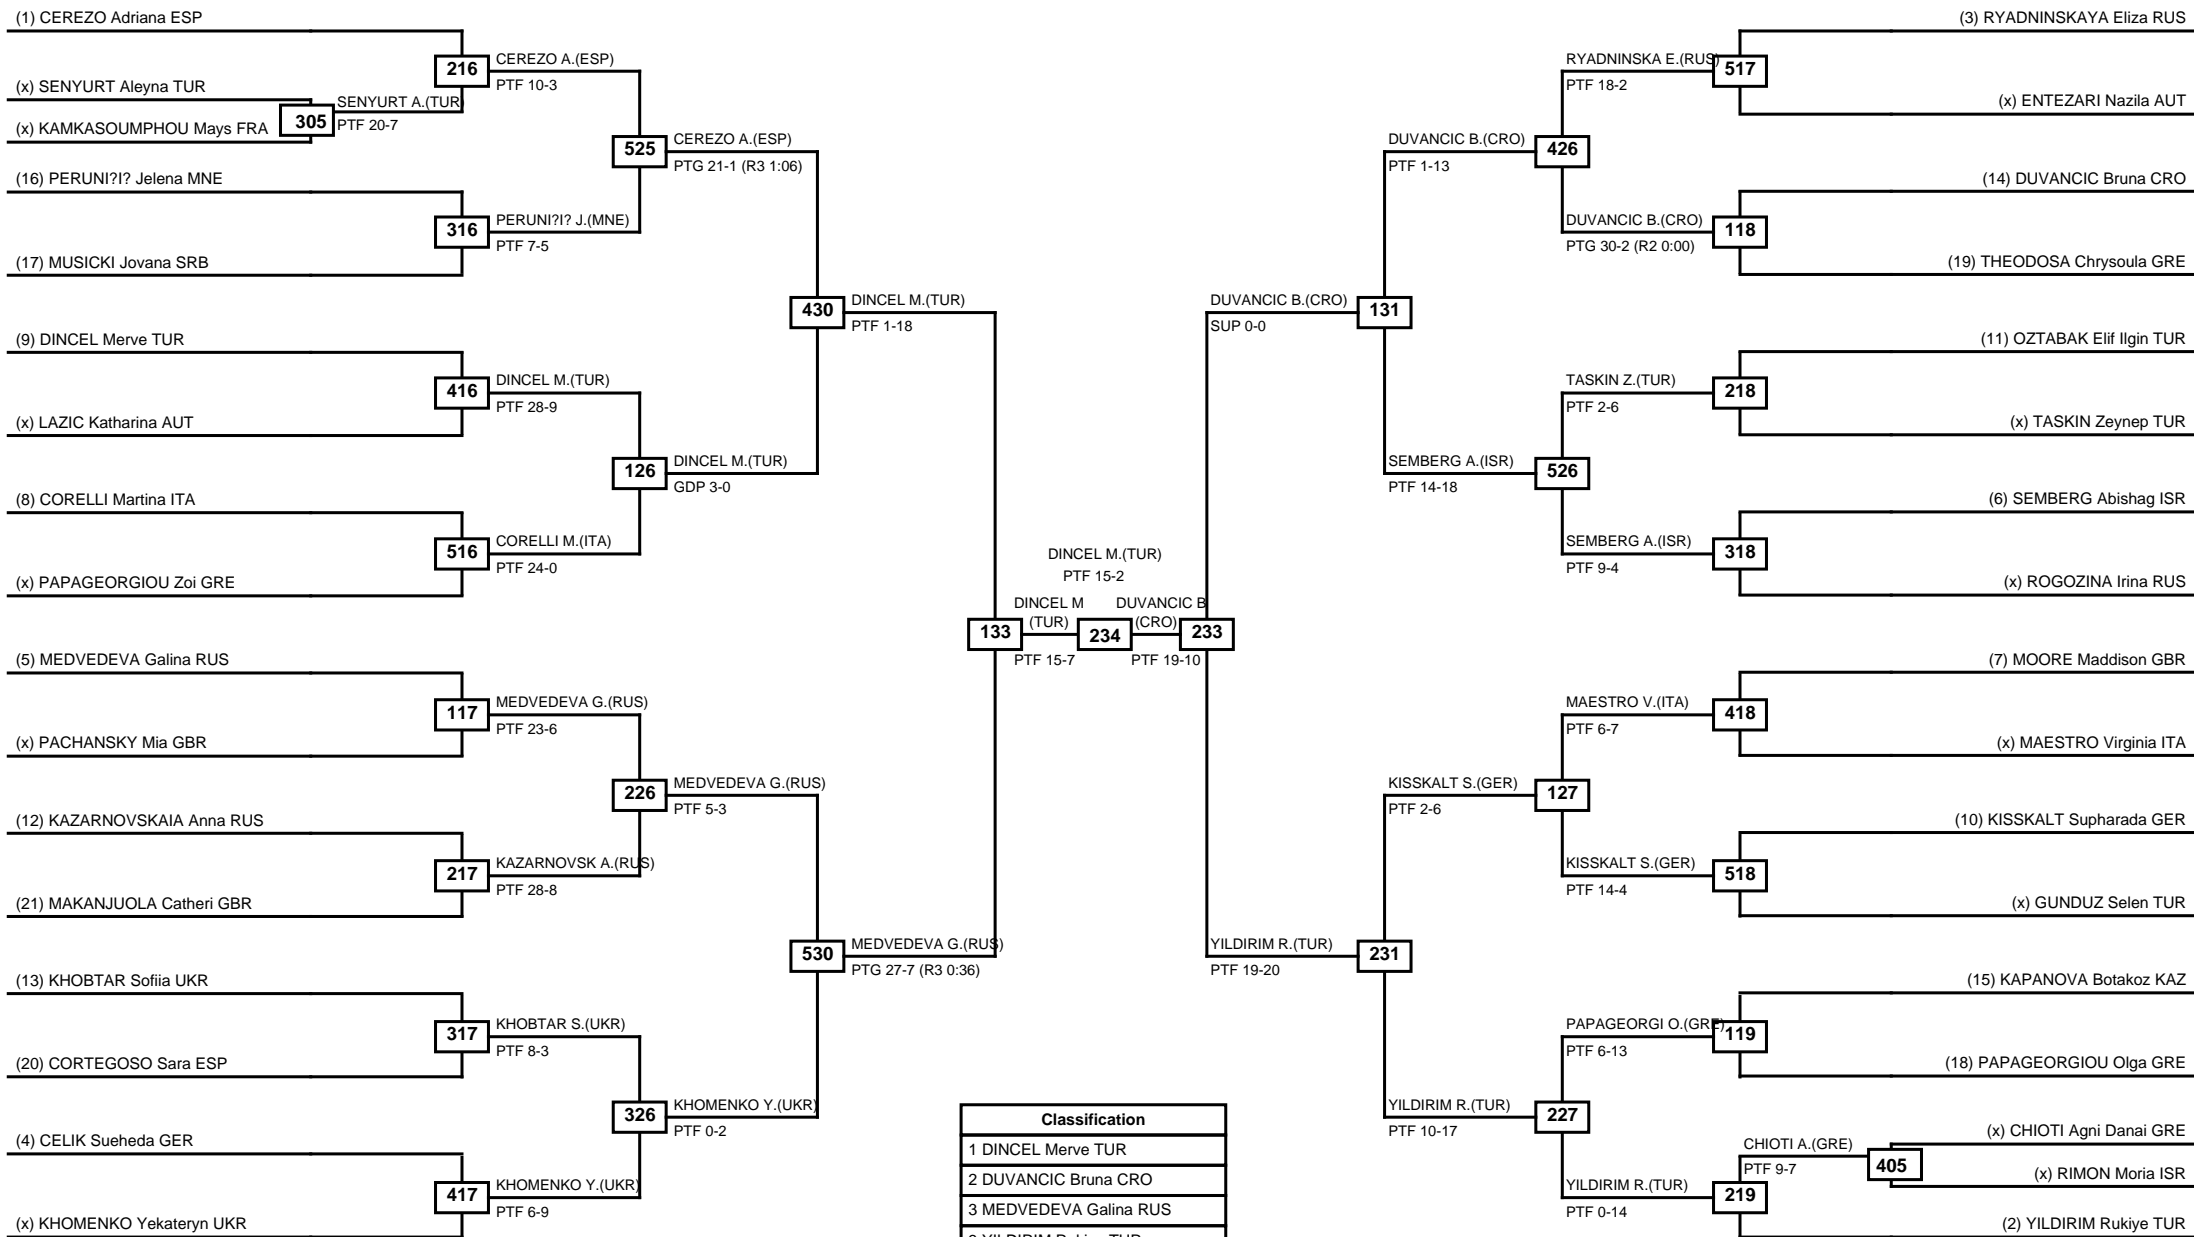

Round of 64   Round of 32   Round of 16   Quarterfinals   Semifinals   Final   Semifinals   Quarterfinals   Round of 16   Round of 32   Round of 64

LEGEND RSC: Win by Referee stops contest   PTF: Win by Point gap   SUP: Win by Superiority   DSQ: Win by Disqualification   DQB: Win by Disqualification for Unsportsmanlike behavior   DWR: Win by double Withdrawal   R: Round
(x)Seed   PFT: Win by Final score   GDP: Win by Golden points   WDR: Win by Withdrawal   PUN: Win by Punitive declaration   DDB: Double disqualification for Unsportsmanlike behavior   DDQ: Double Disqualification