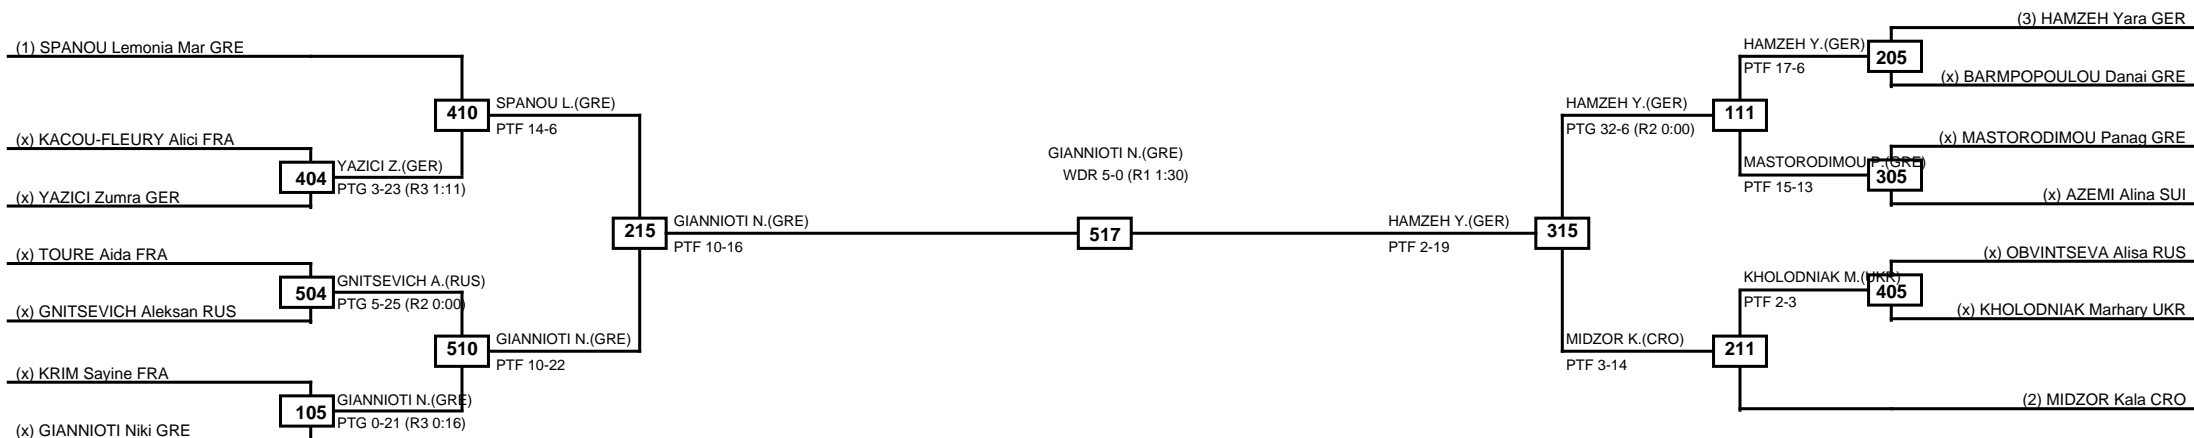

Quarterfinals Semifinals

Final

Semifinals

Quarterfinals

Classification
1 RUCINSKI Viktoria GER
2 LEONOVA Mariia UKR
3 SAIPOVA Fatimat RUS
3 KOUMOUDI Anna GRE

LEGEND RSC: Win by Referee stops contest PTG: Win by Point gap SUP: Win by Superiority DSQ: Win by Disqualification DQB: Win by Disqualification for Unsportsmanlike behavior DWR: Win by double Withdrawal R: Round  
 (x)Seed PFT: Win by Final score GDP: Win by Golden points WDR: Win by Withdrawal PUN: Win by Punitive declaration DDB: Double disqualification for Unsportsmanlike behavior DDQ: Double Disqualification

Round of 16    Quarterfinals    Semifinals    Final    Semifinals    Quarterfinals    Round of 16

Classification
1 GIANNIOTI Niki GRE
2 HAMZEH Yara GER
3 SPANOU LEMONIA Maria GRE
3 MIDZOR Kala CRO

LEGEND RSC: Win by Referee stops contest    PTF: Win by Point gap    SUP: Win by Superiority    DSQ: Win by Disqualification    DQB: Win by Disqualification for Unsportsmanlike behavior    DWR: Win by double Withdrawal    R: Round  
 (x)Seed    PFT: Win by Final score    GDP: Win by Golden points    WDR: Win by Withdrawal    PUN: Win by Punitive declaration    DDB: Double disqualification for Unsportsmanlike behavior    DDQ: Double Disqualification