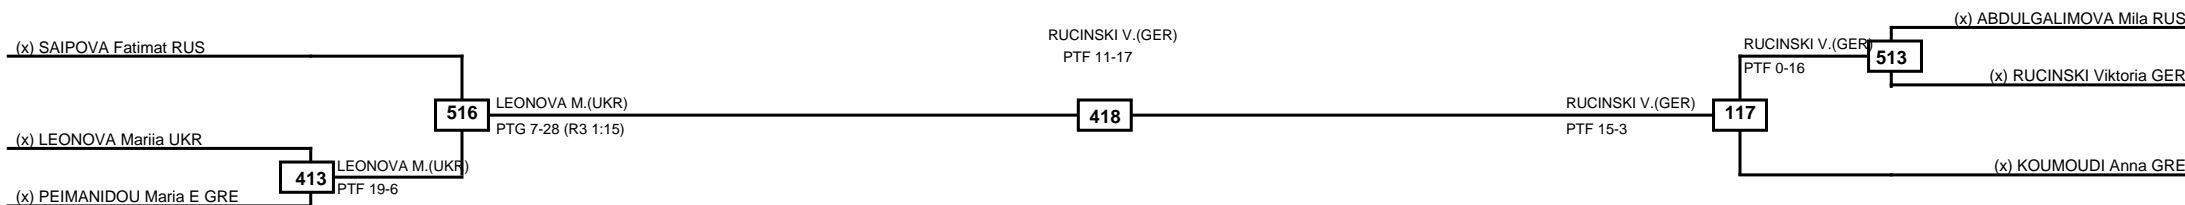

Quarterfinals Semifinals

Final

Semifinals

Quarterfinals

Classification
1 RUCINSKI Viktoria GER
2 LEONOVA Mariia UKR
3 SAIPOVA Fatimat RUS
3 KOUMOUDI Anna GRE

LEGEND RSC: Win by Referee stops contest PTG: Win by Point gap SUP: Win by Superiority DSQ: Win by Disqualification DQB: Win by Disqualification for Unsportsmanlike behavior DWR: Win by double Withdrawal R: Round  
 (x)Seed PFT: Win by Final score GDP: Win by Golden points WDR: Win by Withdrawal PUN: Win by Punitive declaration DDB: Double disqualification for Unsportsmanlike behavior DDQ: Double Disqualification

Round of 16    Quarterfinals    Semifinals    Final    Semifinals    Quarterfinals    Round of 16

Classification
1 GIANNIOTI Niki GRE
2 HAMZEH Yara GER
3 SPANOU LEMONIA Maria GRE
3 MIDZOR Kala CRO

LEGEND RSC: Win by Referee stops contest    PTF: Win by Point gap    SUP: Win by Superiority    DSQ: Win by Disqualification    DQB: Win by Disqualification for Unsportsmanlike behavior    DWR: Win by double Withdrawal    R: Round  
 (x)Seed    PFT: Win by Final score    GDP: Win by Golden points    WDR: Win by Withdrawal    PUN: Win by Punitive declaration    DDB: Double disqualification for Unsportsmanlike behavior    DDQ: Double Disqualification