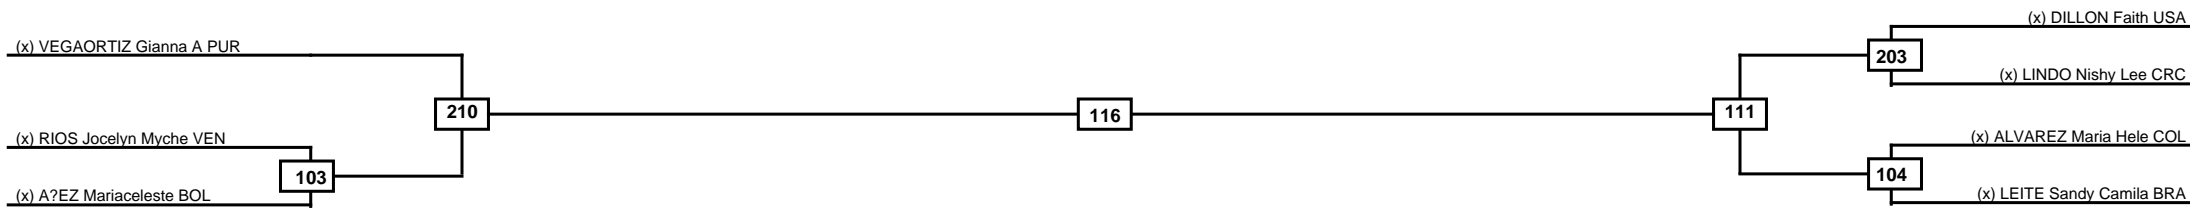

Quarterfinals Semifinals

Final

Semifinals

Quarterfinals

MasTKD

Classification

LEGEND RSC: Win by Referee stops contest PTG: Win by Point gap SUP: Win by Superiority DSQ: Win by Disqualification DQB: Win by Disqualification for Unsportsmanlike behavior DWR: Win by double Withdrawal R: Round
 (x)Seed PFT: Win by Final score GDP: Win by Golden points WDR: Win by Withdrawal PUN: Win by Punitive declaration DDB: Double disqualification for Unsportsmanlike behavior DDQ: Double Disqualification