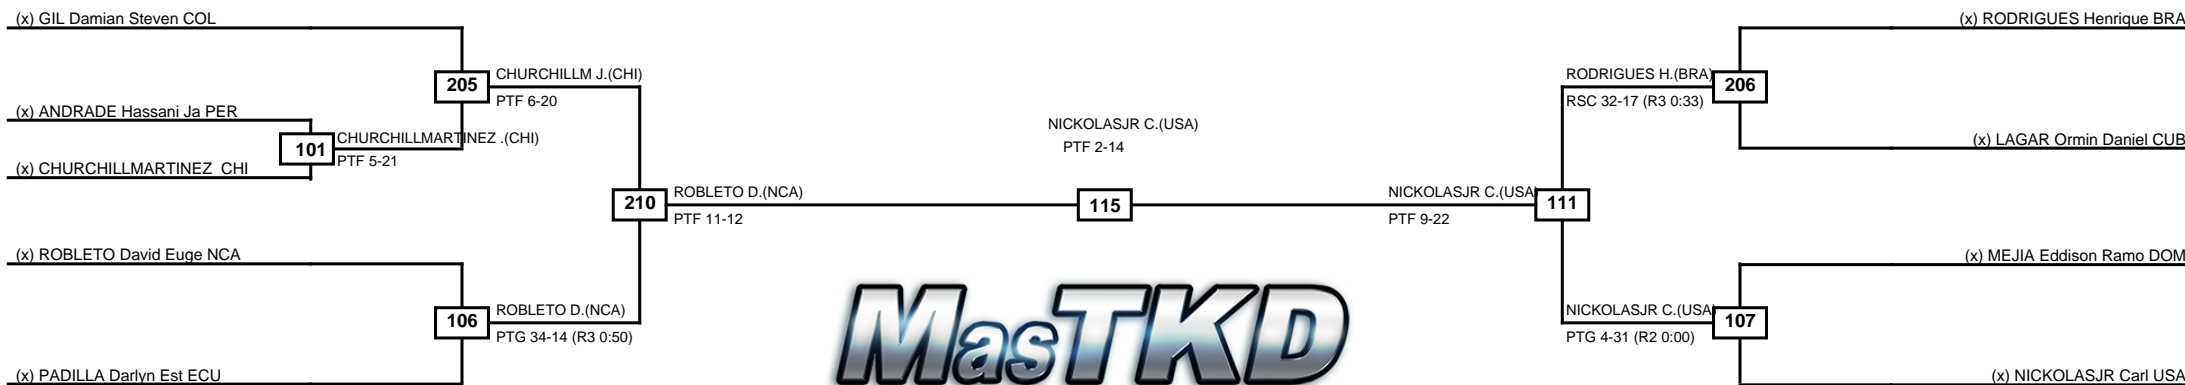

Round of 16   Quarterfinals   Semifinals   Final   Semifinals   Quarterfinals   Round of 16

Men -80kg Contestants: 4

Bronze medal

Bronze medal

Classification
1 NICKOLASJR Carl USA
2 ROBLETO David Eugenio NCA
3 CHURCHILLMARTINEZ Joaquin Andres CHI
3 RODRIGUES Henrique Marques BRA

LEGEND RSC: Win by Referee stops contest   PTG: Win by Point gap   SUP: Win by Superiority   DSQ: Win by Disqualification   DQB: Win by Disqualification for Unsportsmanlike behavior   DWR: Win by double Withdrawal   R: Round
(x)Seed   PFT: Win by Final score   GDP: Win by Golden points   WDR: Win by Withdrawal   PUN: Win by Punitive declaration   DDB: Double disqualification for Unsportsmanlike behavior   DDQ: Double Disqualification