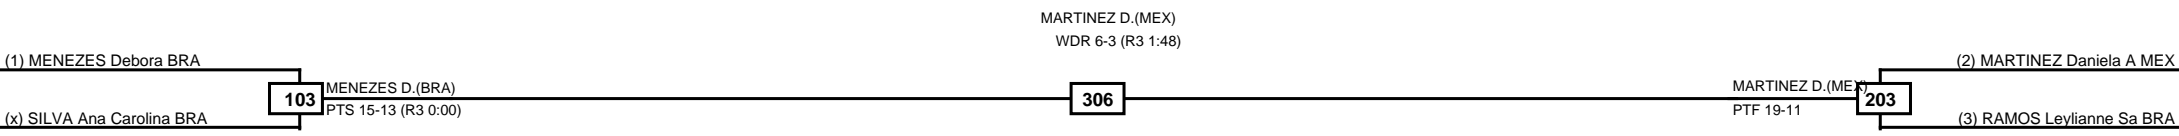

Semifinals	Final	Semifinals

Classification
1 MARTINEZ Daniela Andrea MEX
2 MENEZES Debora BRA
3 RAMOS Leylianne Samara BRA
3 SILVA Ana Carolina BRA

LEGEND	RSC: Win by Referee stops contest	PTG: Win by Point gap	SUP: Win by Superiority	DSQ: Win by Disqualification	DQB: Win by Disqualification for Unsportsmanlike behavior	DWR: Win by double Withdrawal	R: Round
(x)Seed	PFT: Win by Final score	GDP: Win by Golden points	WDR: Win by Withdrawal	PUN: Win by Punitive declaration	DDB: Double disqualification for Unsportsmanlike behavior	DDQ: Double Disqualification