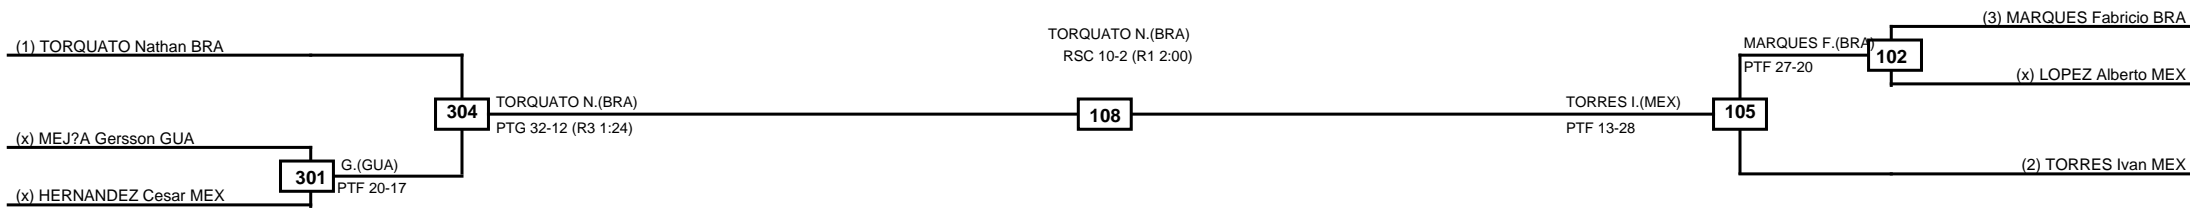

Quarterfinals	Semifinals	Final	Semifinals	Quarterfinals

Classification
1 TORQUATO Nathan BRA
2 TORRES Ivan MEX
3 MARQUES Fabricio BRA
3 MEJ?A Gersson GUA

LEGEND	RSC: Win by Referee stops contest	PTG: Win by Point gap	SUP: Win by Superiority	DSQ: Win by Disqualification	DQB: Win by Disqualification for Unsportsmanlike behavior	DWR: Win by double Withdrawal	R: Round
(x)Seed	PFT: Win by Final score	GDP: Win by Golden points	WDR: Win by Withdrawal	PUN: Win by Punitive declaration	DDB: Double disqualification for Unsportsmanlike behavior	DDQ: Double Disqualification