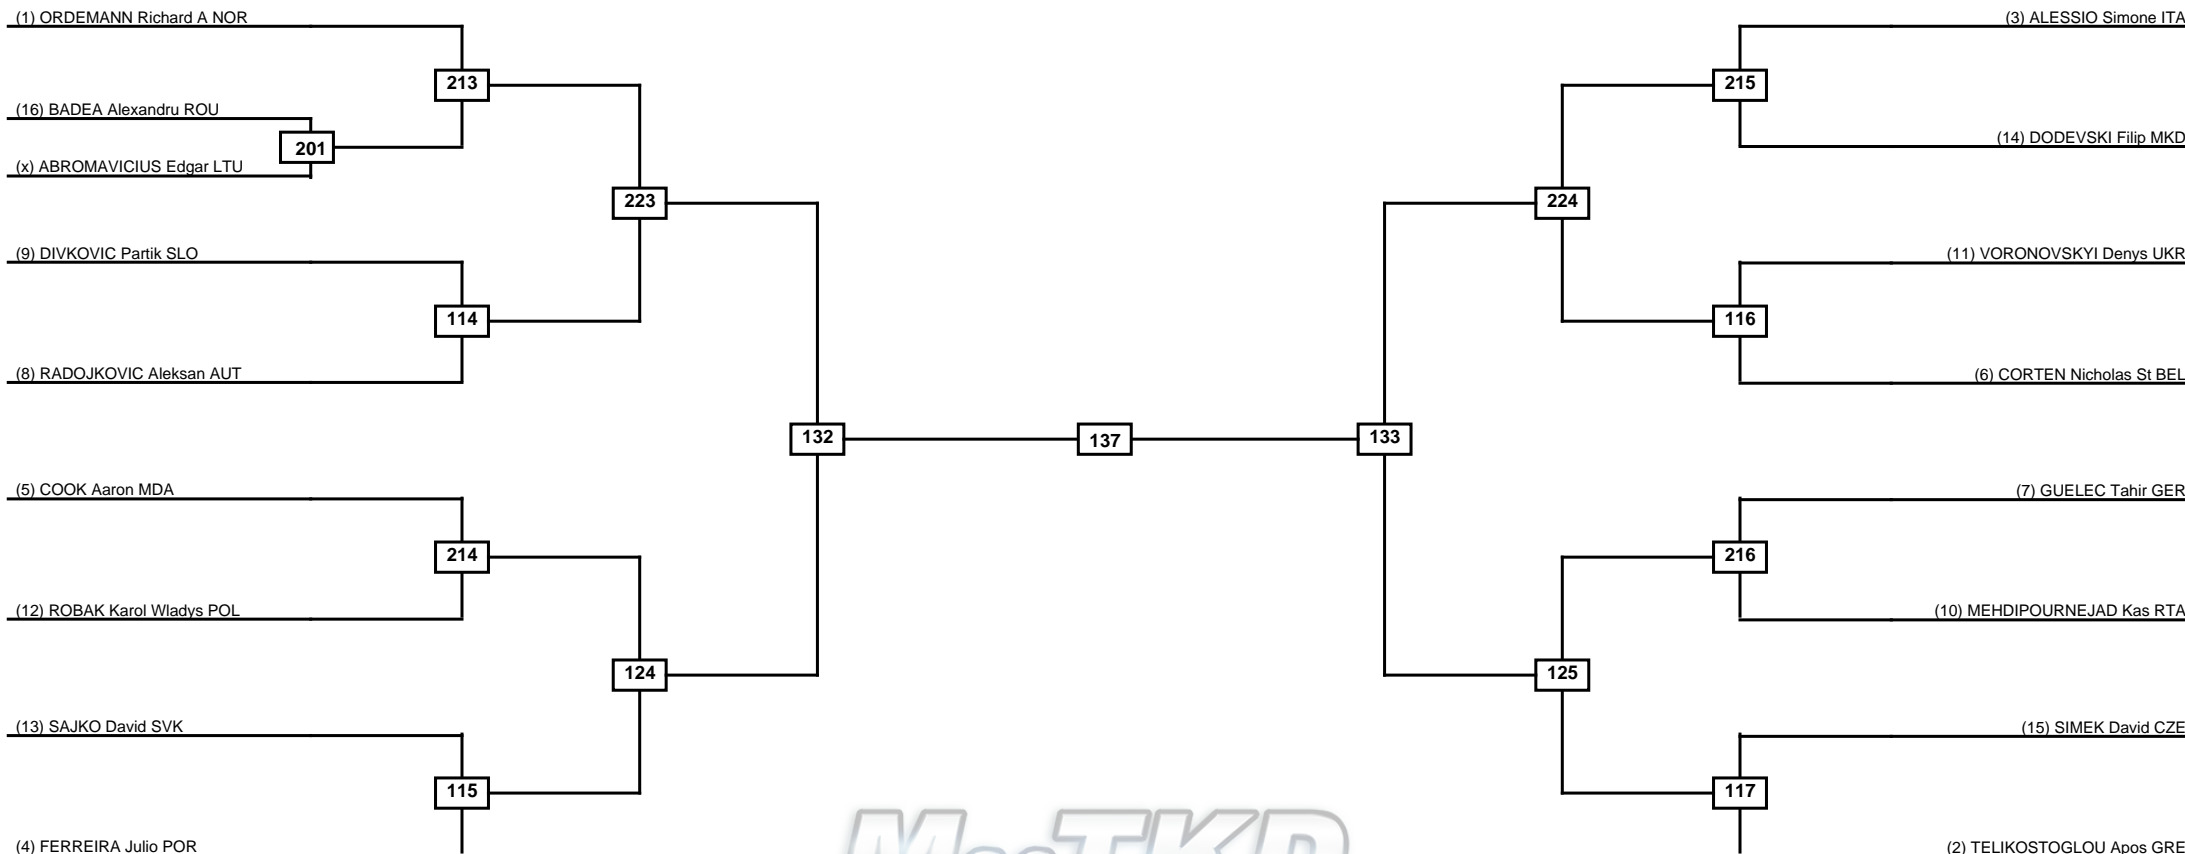

Round of 32 Round of 16 Quarterfinals Semifinals Final Semifinals Quarterfinals Round of 16 Round of 32

MasTKD

Classification
1
2
3
3

LEGEND RSC: Win by Referee stops contest PTG: Win by Point gap SUP: Win by Superiority DSQ: Win by Disqualification DQB: Win by Disqualification for Unsportsmanlike behavior DWR: Win by double Withdrawal R: Round
 (x)Seed PFT: Win by Final score GDP: Win by Golden points WDR: Win by Withdrawal PUN: Win by Punitive declaration DDB: Double disqualification for Unsportsmanlike behavior DDQ: Double Disqualification

Round of 16 Quarterfinals Semifinals Final Semifinals Quarterfinals Round of 16

MasTKD

Classification
1
2
3
3

LEGEND RSC: Win by Referee stops contest PTG: Win by Point gap SUP: Win by Superiority DSQ: Win by Disqualification DQB: Win by Disqualification for Unsportsmanlike behavior DWR: Win by double Withdrawal R: Round
 (x)Seed PFT: Win by Final score GDP: Win by Golden points WDR: Win by Withdrawal PUN: Win by Punitive declaration DDB: Double disqualification for Unsportsmanlike behavior DDQ: Double Disqualification

LEGEND	RSC: Win by Referee stops contest	PTG: Win by Point gap	SUP: Win by Superiority	DSQ: Win by Disqualification	DQB: Win by Disqualification for Unsportsmanlike behavior	DWR: Win by double Withdrawal	R: Round
(x)Seed	PFT: Win by Final score	GDP: Win by Golden points	WDR: Win by Withdrawal	PUN: Win by Punitive declaration	DDB: Double disqualification for Unsportsmanlike behavior	DDQ: Double Disqualification	