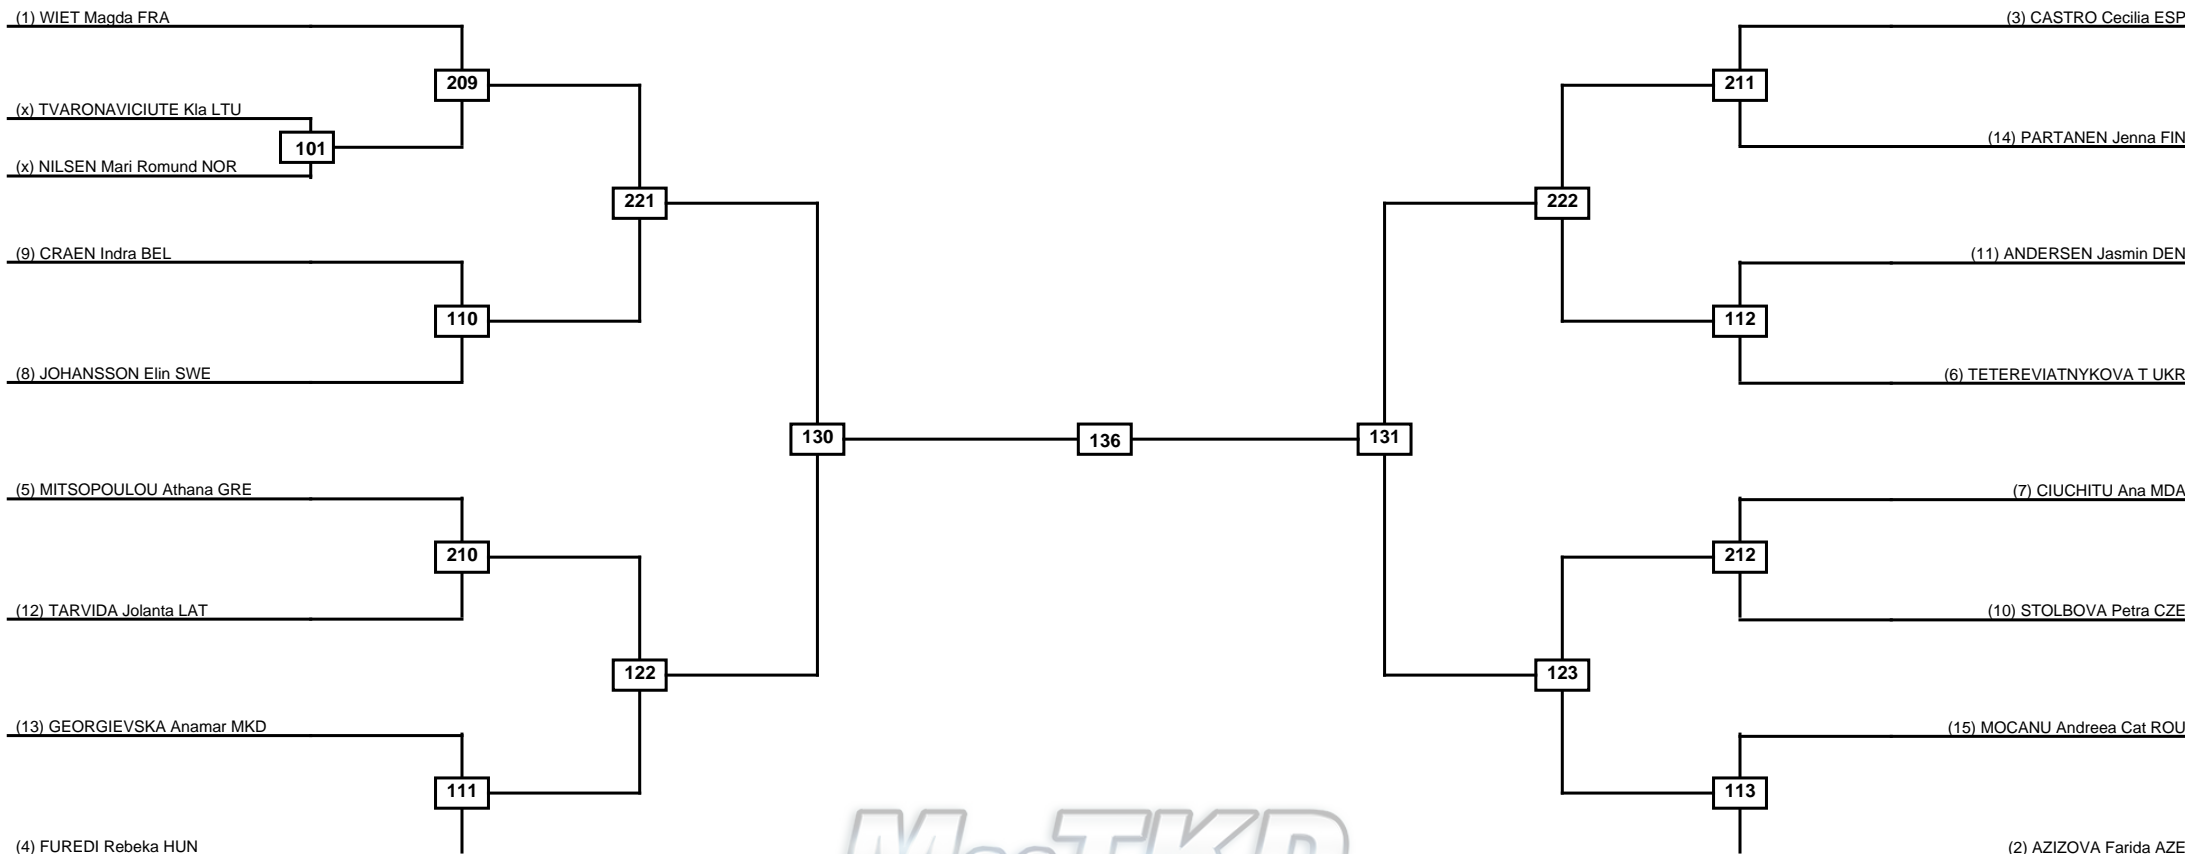

Round of 16 Quarterfinals Semifinals Final Semifinals Quarterfinals Round of 16

MasTKD

Classification
1
2
3
3

LEGEND RSC: Win by Referee stops contest PTG: Win by Point gap SUP: Win by Superiority DSQ: Win by Disqualification DQB: Win by Disqualification for Unsportsmanlike behavior DWR: Win by double Withdrawal R: Round
 (x)Seed PFT: Win by Final score GDP: Win by Golden points WDR: Win by Withdrawal PUN: Win by Punitive declaration DDB: Double disqualification for Unsportsmanlike behavior DDQ: Double Disqualification

Round of 32 Round of 16 Quarterfinals Semifinals Final Semifinals Quarterfinals Round of 16 Round of 32

MasTKD

Classification
1
2
3
3

LEGEND RSC: Win by Referee stops contest PTG: Win by Point gap SUP: Win by Superiority DSQ: Win by Disqualification DQB: Win by Disqualification for Unsportsmanlike behavior DWR: Win by double Withdrawal R: Round
 (x)Seed PFT: Win by Final score GDP: Win by Golden points WDR: Win by Withdrawal PUN: Win by Punitive declaration DDB: Double disqualification for Unsportsmanlike behavior DDQ: Double Disqualification

Round of 16	Quarterfinals	Semifinals	Final	Semifinals	Quarterfinals	Round of 16
-------------	---------------	------------	-------	------------	---------------	-------------

MasTKD

Classification
1
2
3
3

LEGEND	RSC: Win by Referee stops contest	PTG: Win by Point gap	SUP: Win by Superiority	DSQ: Win by Disqualification	DQB: Win by Disqualification for Unsportsmanlike behavior	DWR: Win by double Withdrawal	R: Round
(x)Seed	PFT: Win by Final score	GDP: Win by Golden points	WDR: Win by Withdrawal	PUN: Win by Punitive declaration	DDB: Double disqualification for Unsportsmanlike behavior	DDQ: Double Disqualification	