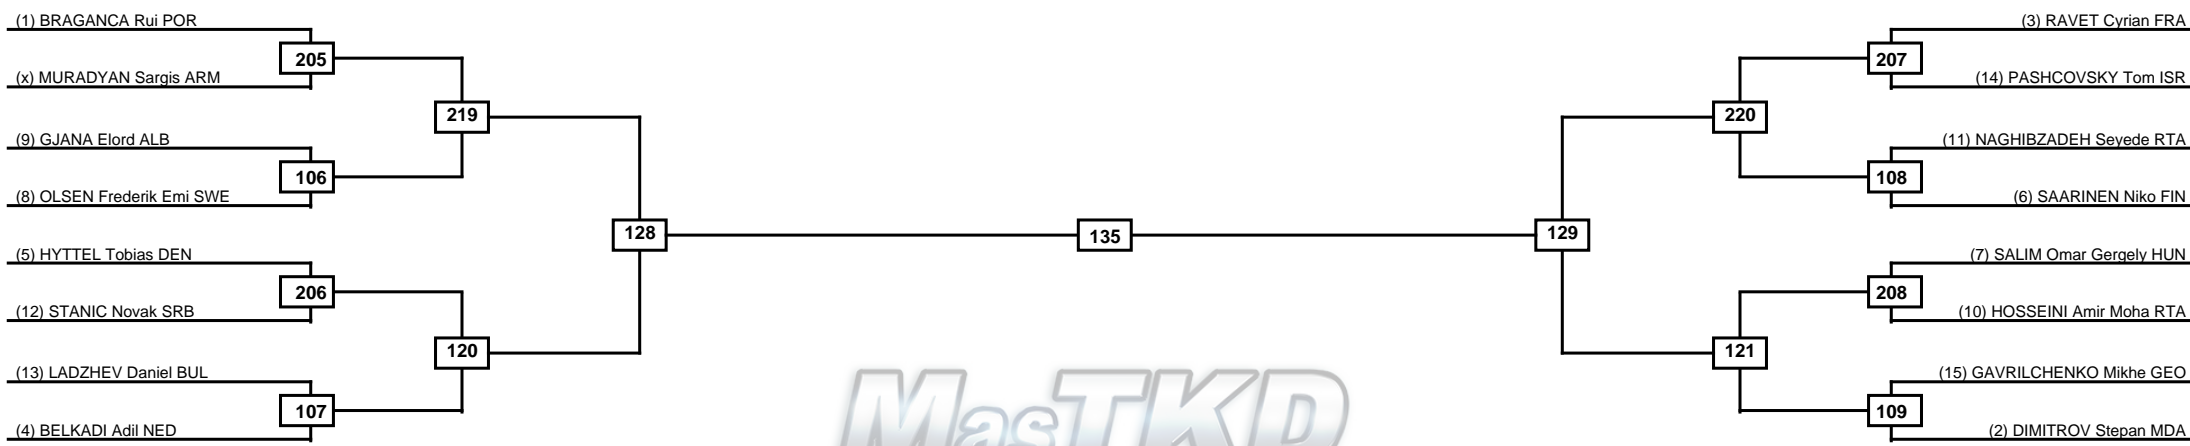

Round of 32 Round of 16 Quarterfinals Semifinals Final Semifinals Quarterfinals Round of 16 Round of 32

MasTKD

Classification
1
2
3
3

LEGEND RSC: Win by Referee stops contest PTG: Win by Point gap SUP: Win by Superiority DSQ: Win by Disqualification DQB: Win by Disqualification for Unsportsmanlike behavior DWR: Win by double Withdrawal R: Round
 (x)Seed PFT: Win by Final score GDP: Win by Golden points WDR: Win by Withdrawal PUN: Win by Punitive declaration DDB: Double disqualification for Unsportsmanlike behavior DDQ: Double Disqualification

Round of 16 Quarterfinals Semifinals Final Semifinals Quarterfinals Round of 16

MasTKD

Classification
1
2
3
3

LEGEND RSC: Win by Referee stops contest PTG: Win by Point gap SUP: Win by Superiority DSQ: Win by Disqualification DQB: Win by Disqualification for Unsportsmanlike behavior DWR: Win by double Withdrawal R: Round
 (x)Seed PFT: Win by Final score GDP: Win by Golden points WDR: Win by Withdrawal PUN: Win by Punitive declaration DDB: Double disqualification for Unsportsmanlike behavior DDQ: Double Disqualification