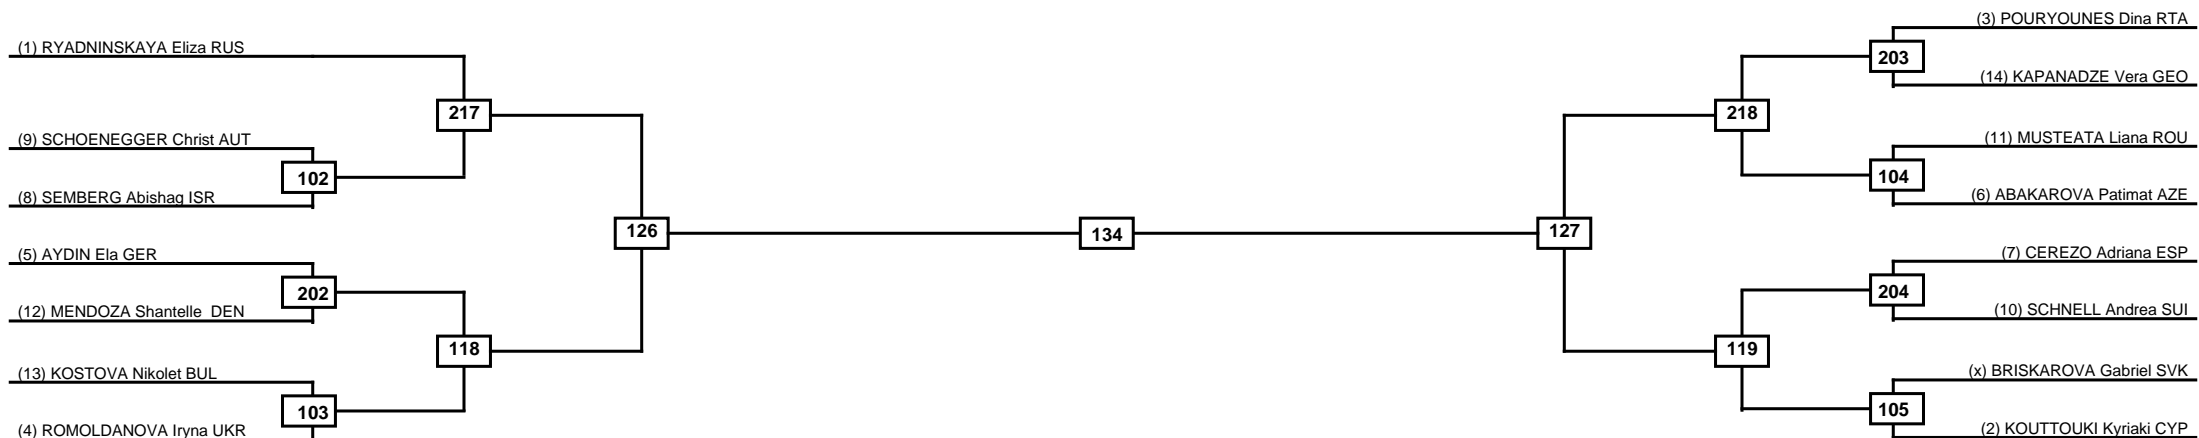

Round of 16 Quarterfinals Semifinals Final Semifinals Quarterfinals Round of 16

MasTKD

Classification
1
2
3
3

LEGEND RSC: Win by Referee stops contest PTG: Win by Point gap SUP: Win by Superiority DSQ: Win by Disqualification DQB: Win by Disqualification for Unsportsmanlike behavior DWR: Win by double Withdrawal R: Round
 (x)Seed PFT: Win by Final score GDP: Win by Golden points WDR: Win by Withdrawal PUN: Win by Punitive declaration DDB: Double disqualification for Unsportsmanlike behavior DDQ: Double Disqualification

Round of 32 Round of 16 Quarterfinals Semifinals Final Semifinals Quarterfinals Round of 16 Round of 32

MasTKD

Classification
1
2
3
3

LEGEND RSC: Win by Referee stops contest PTG: Win by Point gap SUP: Win by Superiority DSQ: Win by Disqualification DQB: Win by Disqualification for Unsportsmanlike behavior DWR: Win by double Withdrawal R: Round
 (x)Seed PFT: Win by Final score GDP: Win by Golden points WDR: Win by Withdrawal PUN: Win by Punitive declaration DDB: Double disqualification for Unsportsmanlike behavior DDQ: Double Disqualification

Round of 16	Quarterfinals	Semifinals	Final	Semifinals	Quarterfinals	Round of 16
-------------	---------------	------------	-------	------------	---------------	-------------

MasTKD

Classification
1
2
3
3