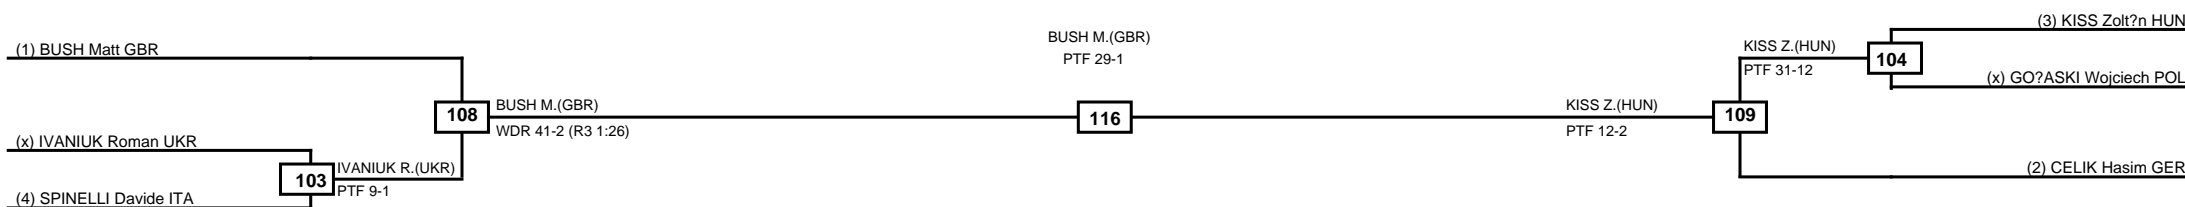

Quarterfinals Semifinals

Final

Semifinals

Quarterfinals

MasTKD

Classification
1 ABUZARLI Abulfaz AZE
2 LANE Joseph GBR
3 KESICKI Maciej POL
3 PANAGIOTOPOULOS Vasileios GRE

LEGEND RSC: Win by Referee stops contest PTG: Win by Point gap SUP: Win by Superiority DSQ: Win by Disqualification DQB: Win by Disqualification for Unsportsmanlike behavior DWR: Win by double Withdrawal R: Round
 (x)Seed PFT: Win by Final score GDP: Win by Golden points WDR: Win by Withdrawal PUN: Win by Punitive declaration DDB: Double disqualification for Unsportsmanlike behavior DDQ: Double Disqualification

Quarterfinals Semifinals

Final

Semifinals

Quarterfinals

MasTKD

Classification
1 KHALILOV Imamaddin AZE
2 YASUR Asaf ISR
3 SAIRANEN Matti FIN
3 MEGRELISHVILI Sandro GEO

LEGEND RSC: Win by Referee stops contest PTG: Win by Point gap SUP: Win by Superiority DSQ: Win by Disqualification DQB: Win by Disqualification for Unsportsmanlike behavior DWR: Win by double Withdrawal R: Round
 (x)Seed PFT: Win by Final score GDP: Win by Golden points WDR: Win by Withdrawal PUN: Win by Punitive declaration DDB: Double disqualification for Unsportsmanlike behavior DDQ: Double Disqualification

Quarterfinals Semifinals

Final

Semifinals

Quarterfinals

MasTKD

Classification
1 BUSH Matt GBR
2 KISS Zoltán HUN
3 IVANIUK Roman UKR
3 CELIK Hasim GER

LEGEND RSC: Win by Referee stops contest PTG: Win by Point gap SUP: Win by Superiority DSQ: Win by Disqualification DQB: Win by Disqualification for Unsportsmanlike behavior DWR: Win by double Withdrawal R: Round
 (x)Seed PFT: Win by Final score GDP: Win by Golden points WDR: Win by Withdrawal PUN: Win by Punitive declaration DDB: Double disqualification for Unsportsmanlike behavior DDQ: Double Disqualification