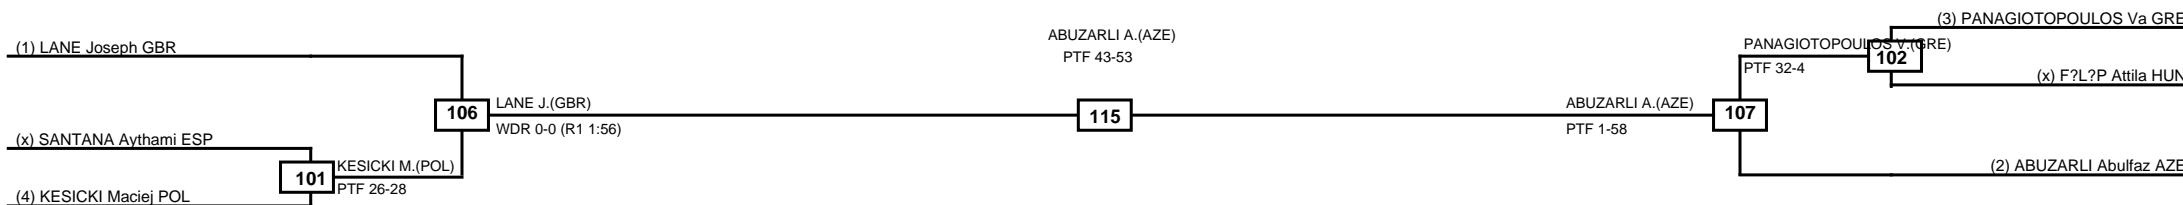

Quarterfinals Semifinals

Final

Semifinals

Quarterfinals

MasTKD

Classification
1 ABUZARLI Abulfaz AZE
2 LANE Joseph GBR
3 KESICKI Maciej POL
3 PANAGIOTOPOULOS Vasileios GRE

LEGEND RSC: Win by Referee stops contest PTG: Win by Point gap SUP: Win by Superiority DSQ: Win by Disqualification DQB: Win by Disqualification for Unsportsmanlike behavior DWR: Win by double Withdrawal R: Round
 (x)Seed PFT: Win by Final score GDP: Win by Golden points WDR: Win by Withdrawal PUN: Win by Punitive declaration DDB: Double disqualification for Unsportsmanlike behavior DDQ: Double Disqualification

Quarterfinals Semifinals

Final

Semifinals

Quarterfinals

MasTKD

Classification
1 KHALILOV Imamaddin AZE
2 YASUR Asaf ISR
3 SAIRANEN Matti FIN
3 MEGRELISHVILI Sandro GEO

LEGEND RSC: Win by Referee stops contest PTG: Win by Point gap SUP: Win by Superiority DSQ: Win by Disqualification DQB: Win by Disqualification for Unsportsmanlike behavior DWR: Win by double Withdrawal R: Round
 (x)Seed PFT: Win by Final score GDP: Win by Golden points WDR: Win by Withdrawal PUN: Win by Punitive declaration DDB: Double disqualification for Unsportsmanlike behavior DDQ: Double Disqualification