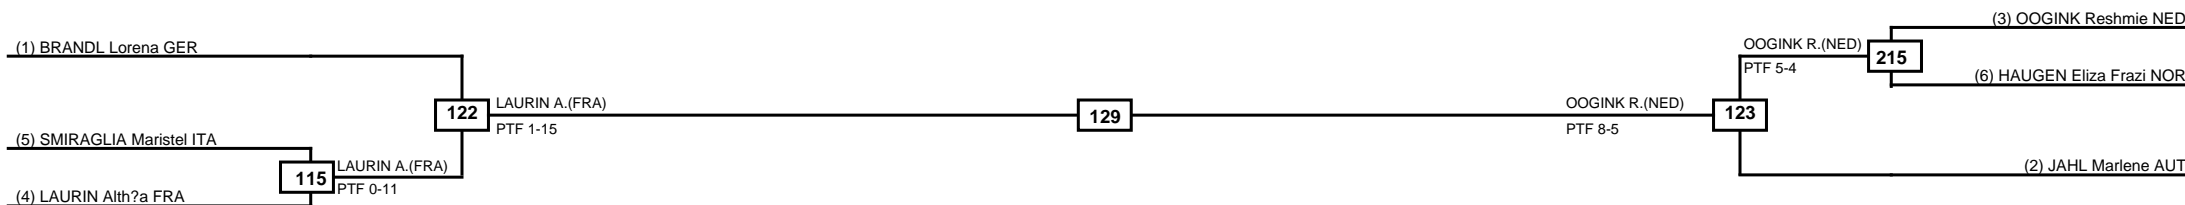

Final

Semifinals

Quarterfinals

MasTKD

Classification
(1) LAURIN Alth?a FRA
(1) OOGINK Reshmie NED
(3) BRANDL Lorena GER

LEGEND RSC: Win by Referee stops contest PTF: Win by Point gap SUP: Win by Superiority DSQ: Win by Disqualification DQB: Win by Disqualification for Unsportsmanlike behavior DWR: Win by double Withdrawal R: Round
 (x)Seed PFT: Win by Final score GDP: Win by Golden points WDR: Win by Withdrawal PUN: Win by Punitive declaration DDB: Double disqualification for Unsportsmanlike behavior DDQ: Double Disqualification