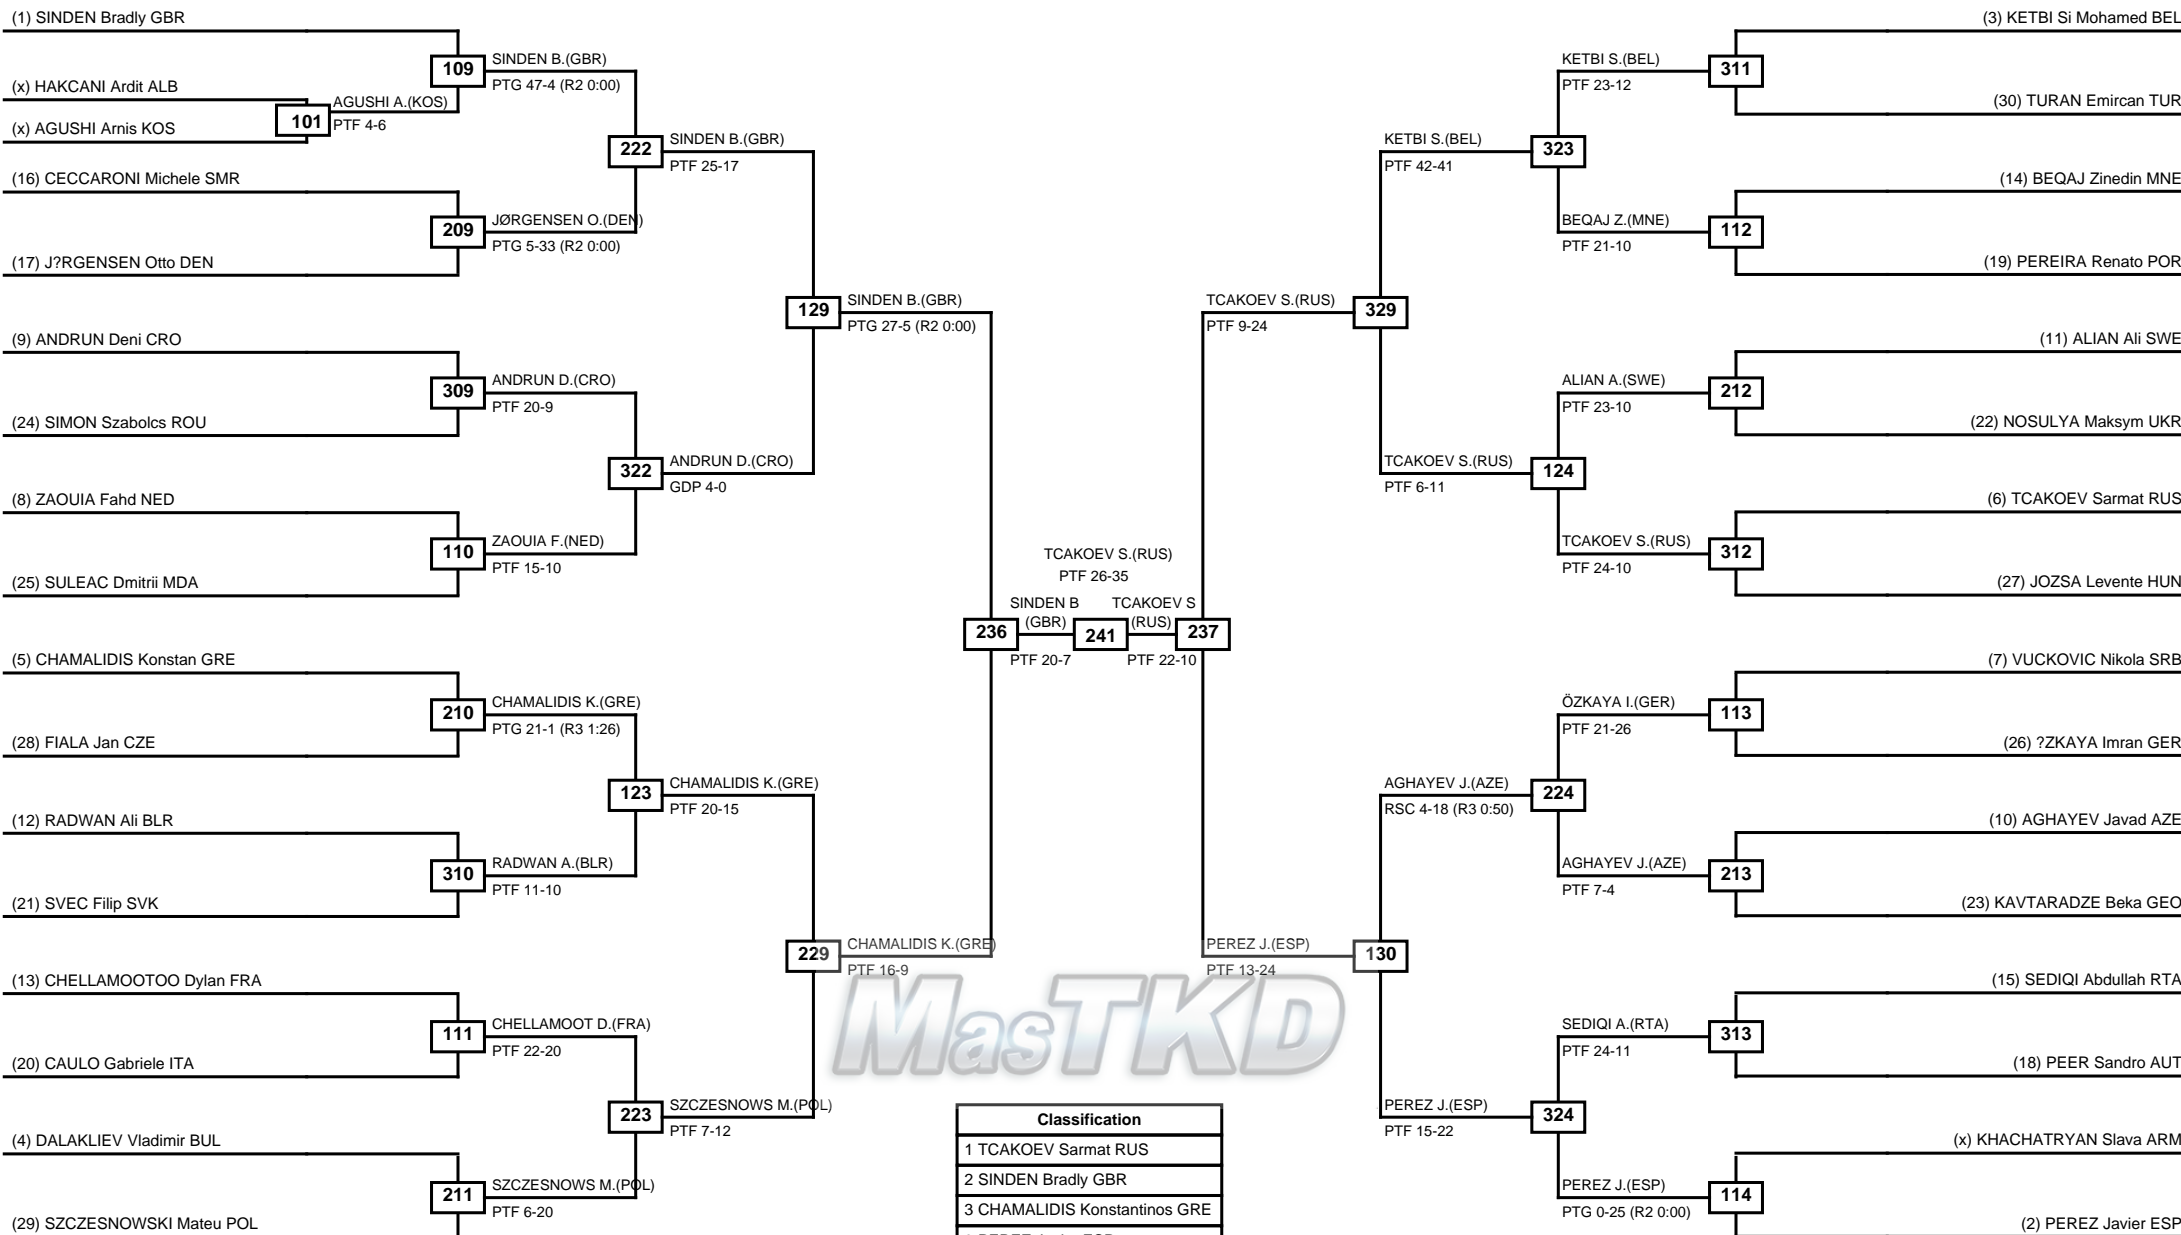

Round of 64 Round of 32 Round of 16 Quarterfinals Semifinals Final Semifinals Quarterfinals Round of 16 Round of 32 Round of 64

LEGEND RSC: Win by Referee stops contest PTG: Win by Point gap SUP: Win by Superiority DSQ: Win by Disqualification DQB: Win by Disqualification for Unsportsmanlike behavior DWR: Win by double Withdrawal R: Round
 (x)Seed PFT: Win by Final score GDP: Win by Golden points WDR: Win by Withdrawal PUN: Win by Punitive declaration DDB: Double disqualification for Unsportsmanlike behavior DDQ: Double Disqualification

Round of 32 Round of 16 Quarterfinals Semifinals Final Semifinals Quarterfinals Round of 16 Round of 32

MasTKD

Classification
1 RECBER Hakan TUR
2 JORQUERA Joan ESP
3 CRESCENZI Simone ITA
4 ACHAB Jaouad BEL

LEGEND RSC: Win by Referee stops contest PTF: Win by Point gap SUP: Win by Superiority DSQ: Win by Disqualification DQB: Win by Disqualification for Unsportsmanlike behavior DWR: Win by double Withdrawal R: Round
(x)Seed PFT: Win by Final score GDP: Win by Golden points WDR: Win by Withdrawal PUN: Win by Punitive declaration DDB: Double disqualification for Unsportsmanlike behavior DDQ: Double Disqualification