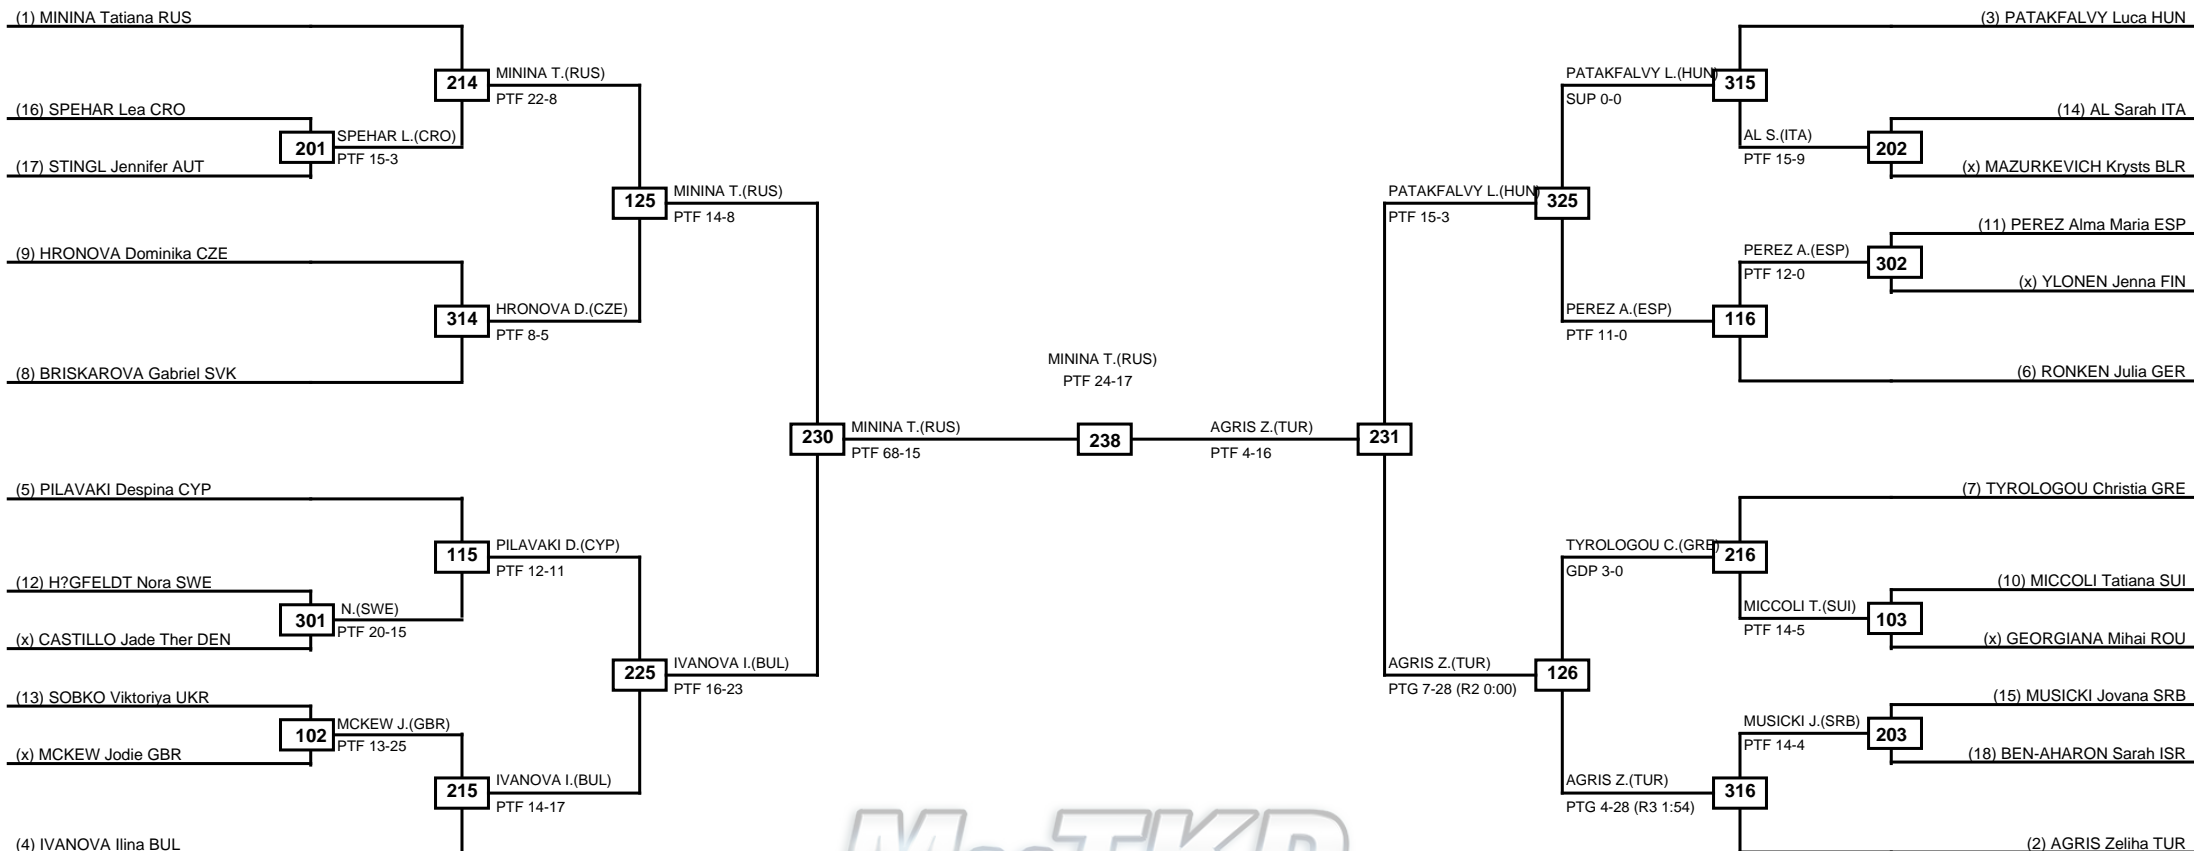

LEGEND RSC: Win by Referee stops contest PTF: Win by Point gap SUP: Win by Superiority DSQ: Win by Disqualification DQB: Win by Disqualification for Unsportsmanlike behavior DWR: Win by double Withdrawal R: Round
(x)Seed PFT: Win by Final score GDP: Win by Golden points WDR: Win by Withdrawal PUN: Win by Punitive declaration DDB: Double disqualification for Unsportsmanlike behavior DDQ: Double Disqualification

Round of 32 Round of 16 Quarterfinals Semifinals Final Semifinals Quarterfinals Round of 16 Round of 32

MasTKD

Classification
1 JONES Jade GBR
2 ILGUN Hatice Kubra TUR
3 ASEMANI Raheleh BEL
3 TARVIDA Inese LAT

Round of 32 Round of 16 Quarterfinals Semifinals Final Semifinals Quarterfinals Round of 16 Round of 32

MasTKD

Classification
1 MININA Tatiana RUS
2 AGRIS Zeliha TUR
3 PATAKFALVY Luca HUN
3 IVANOVA Iliana BUL