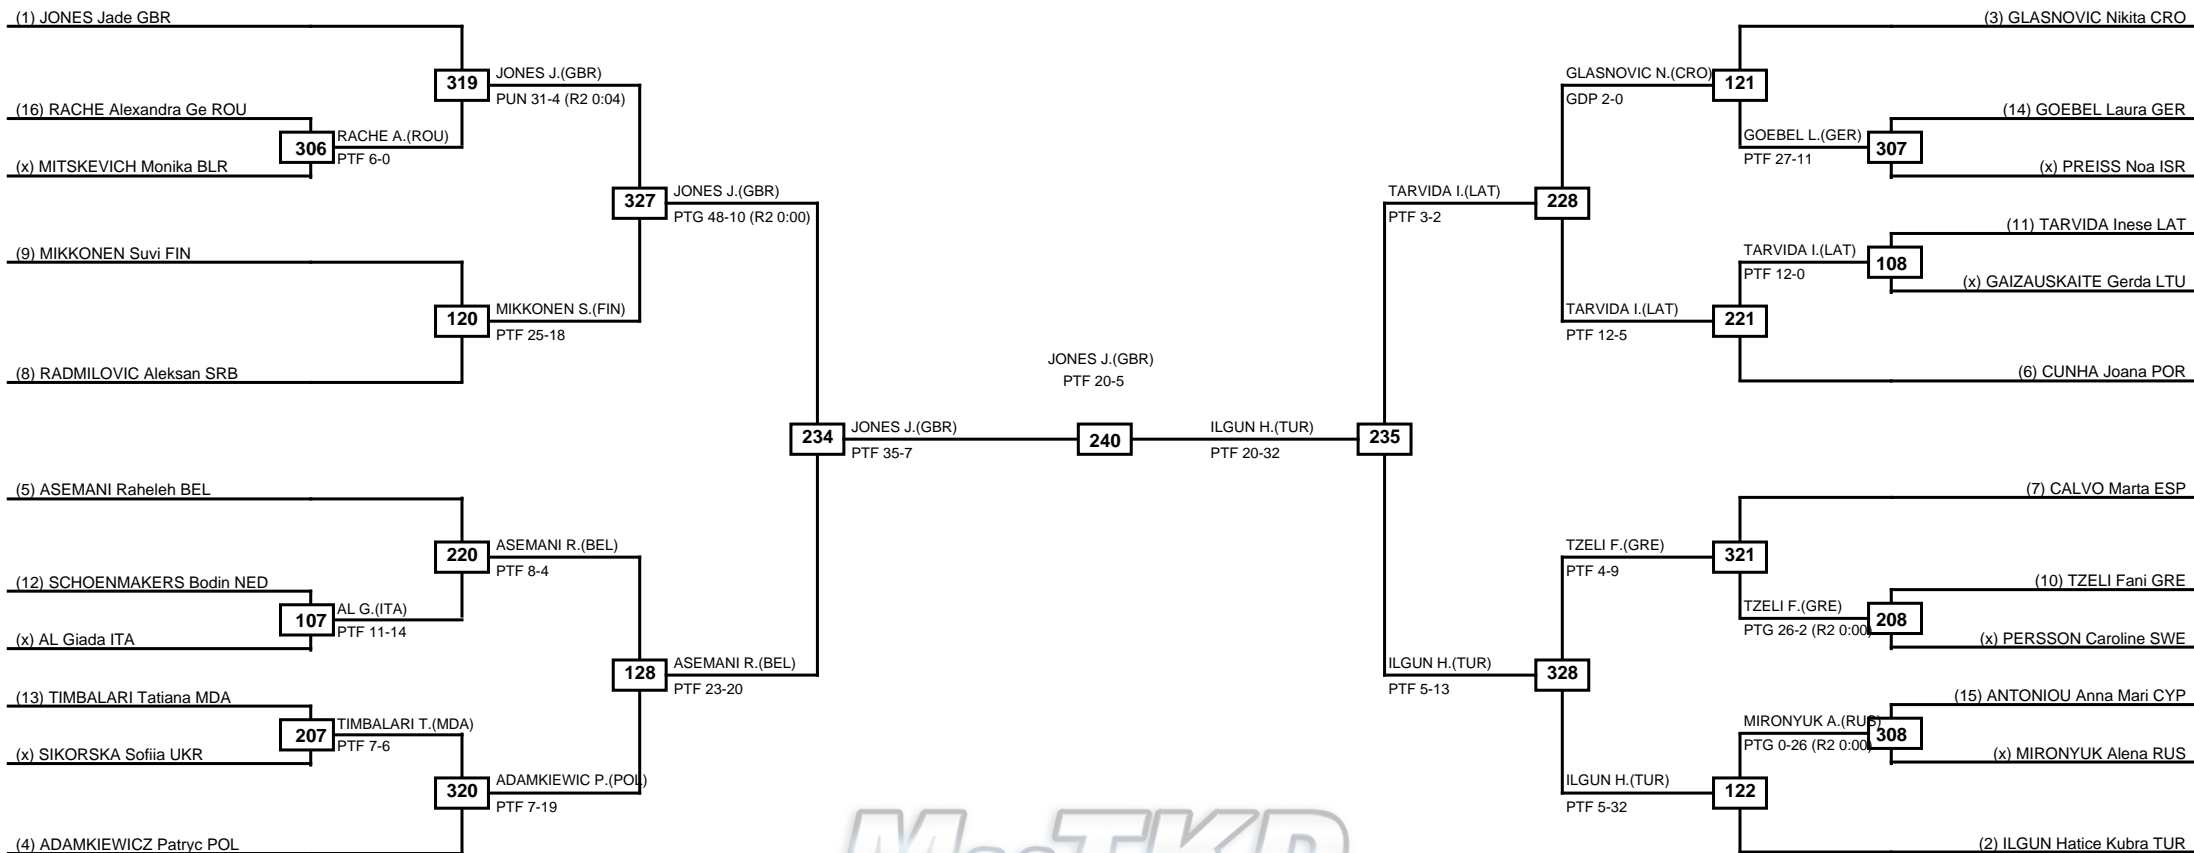

Round of 64 Round of 32 Round of 16 Quarterfinals Semifinals Final Semifinals Quarterfinals Round of 16 Round of 32 Round of 64

LEGEND RSC: Win by Referee stops contest PTG: Win by Point gap SUP: Win by Superiority DSQ: Win by Disqualification DQB: Win by Disqualification for Unsportsmanlike behavior DWR: Win by double Withdrawal R: Round
 (x)Seed PFT: Win by Final score GDP: Win by Golden points WDR: Win by Withdrawal PUN: Win by Punitive declaration DDB: Double disqualification for Unsportsmanlike behavior DDQ: Double Disqualification

Round of 32 Round of 16 Quarterfinals Semifinals Final Semifinals Quarterfinals Round of 16 Round of 32

MasTKD

Classification
1 RECBER Hakan TUR
2 JORQUERA Joan ESP
3 CRESCENZI Simone ITA
4 ACHAB Jaouad BEL

LEGEND RSC: Win by Referee stops contest PTF: Win by Point gap SUP: Win by Superiority DSQ: Win by Disqualification DQB: Win by Disqualification for Unsportsmanlike behavior DWR: Win by double Withdrawal R: Round
(x)Seed PFT: Win by Final score GDP: Win by Golden points WDR: Win by Withdrawal PUN: Win by Punitive declaration DDB: Double disqualification for Unsportsmanlike behavior DDQ: Double Disqualification

Round of 32 Round of 16 Quarterfinals Semifinals Final Semifinals Quarterfinals Round of 16 Round of 32

MasTKD

Classification
1 JONES Jade GBR
2 ILGUN Hatice Kubra TUR
3 ASEMANI Raheleh BEL
3 TARVIDA Inese LAT