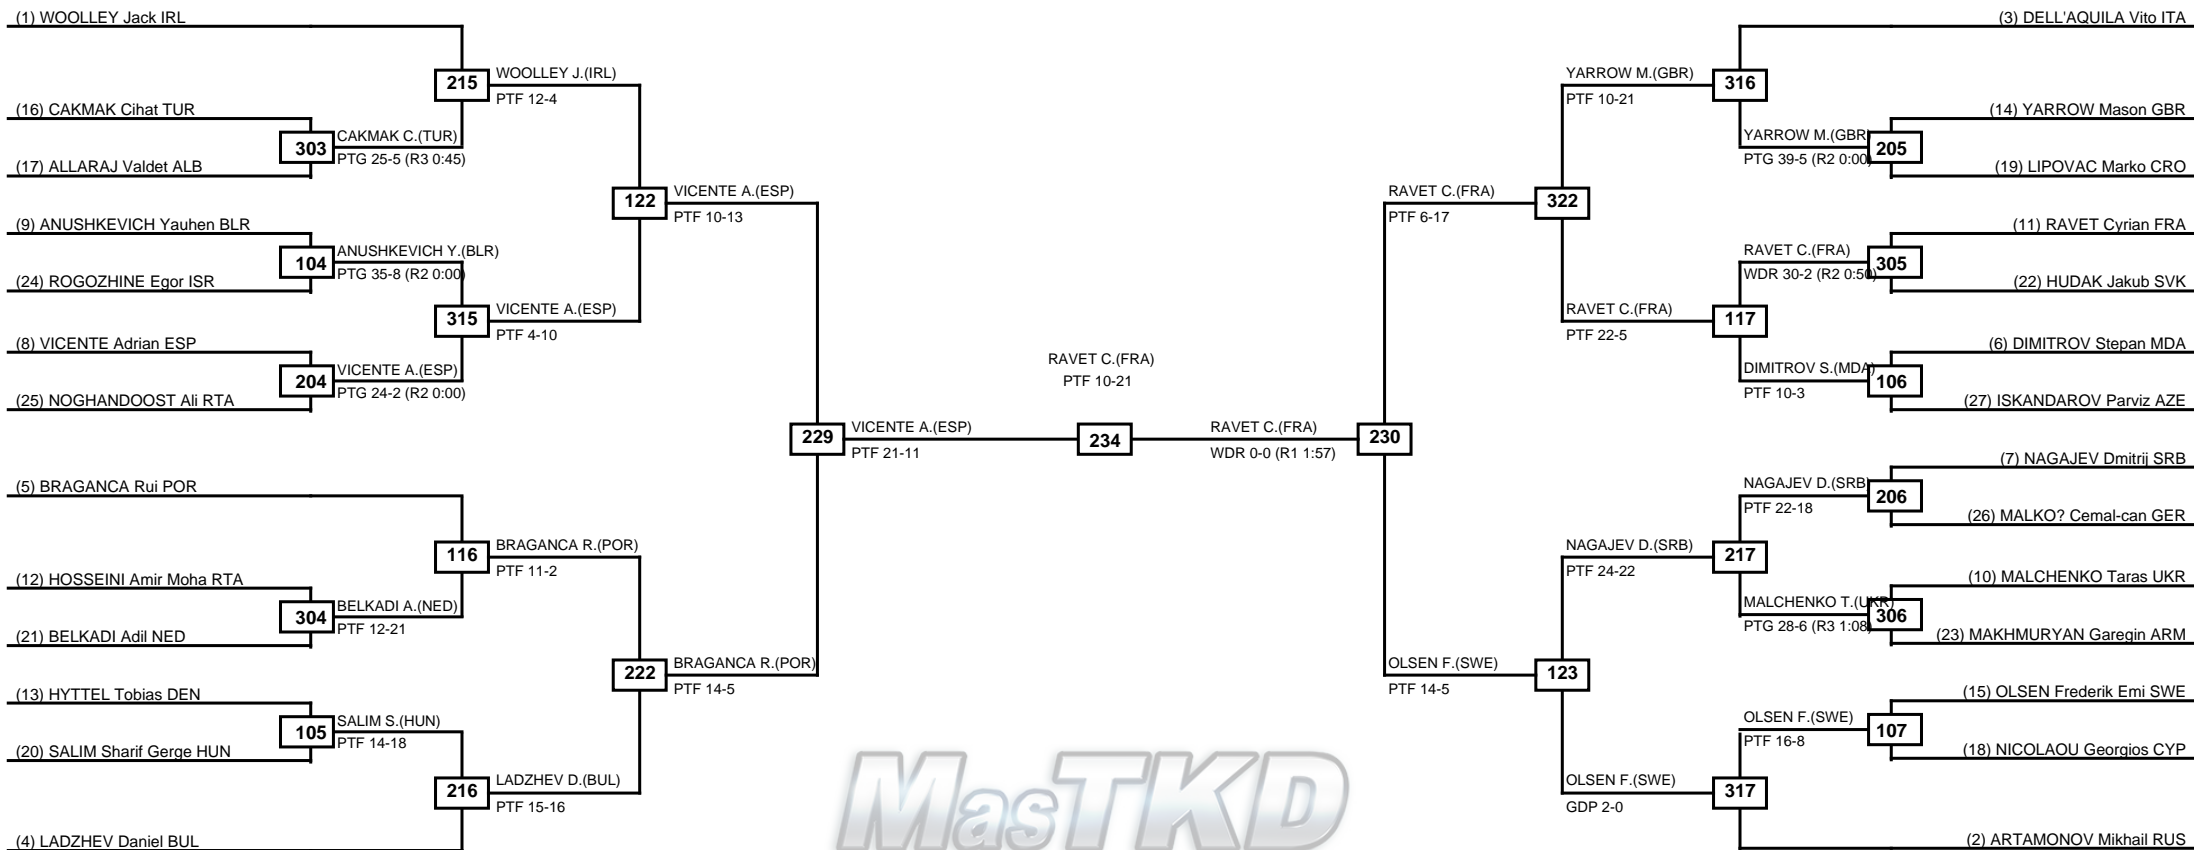

Round of 32   Round of 16   Quarterfinals   Semifinals   Final   Semifinals   Quarterfinals   Round of 16   Round of 32

Classification
1 RAVET Cyrian FRA
2 VICENTE Adrian ESP
3 BRAGANCA Rui POR
3 OLSEN Frederik Emil SWE

LEGEND RSC: Win by Referee stops contest   PTF: Win by Point gap   SUP: Win by Superiority   DSQ: Win by Disqualification   DQB: Win by Disqualification for Unsportsmanlike behavior   DWR: Win by double Withdrawal   R: Round  
 (x)Seed   PFT: Win by Final score   GDP: Win by Golden points   WDR: Win by Withdrawal   PUN: Win by Punitive declaration   DDB: Double disqualification for Unsportsmanlike behavior   DDQ: Double Disqualification