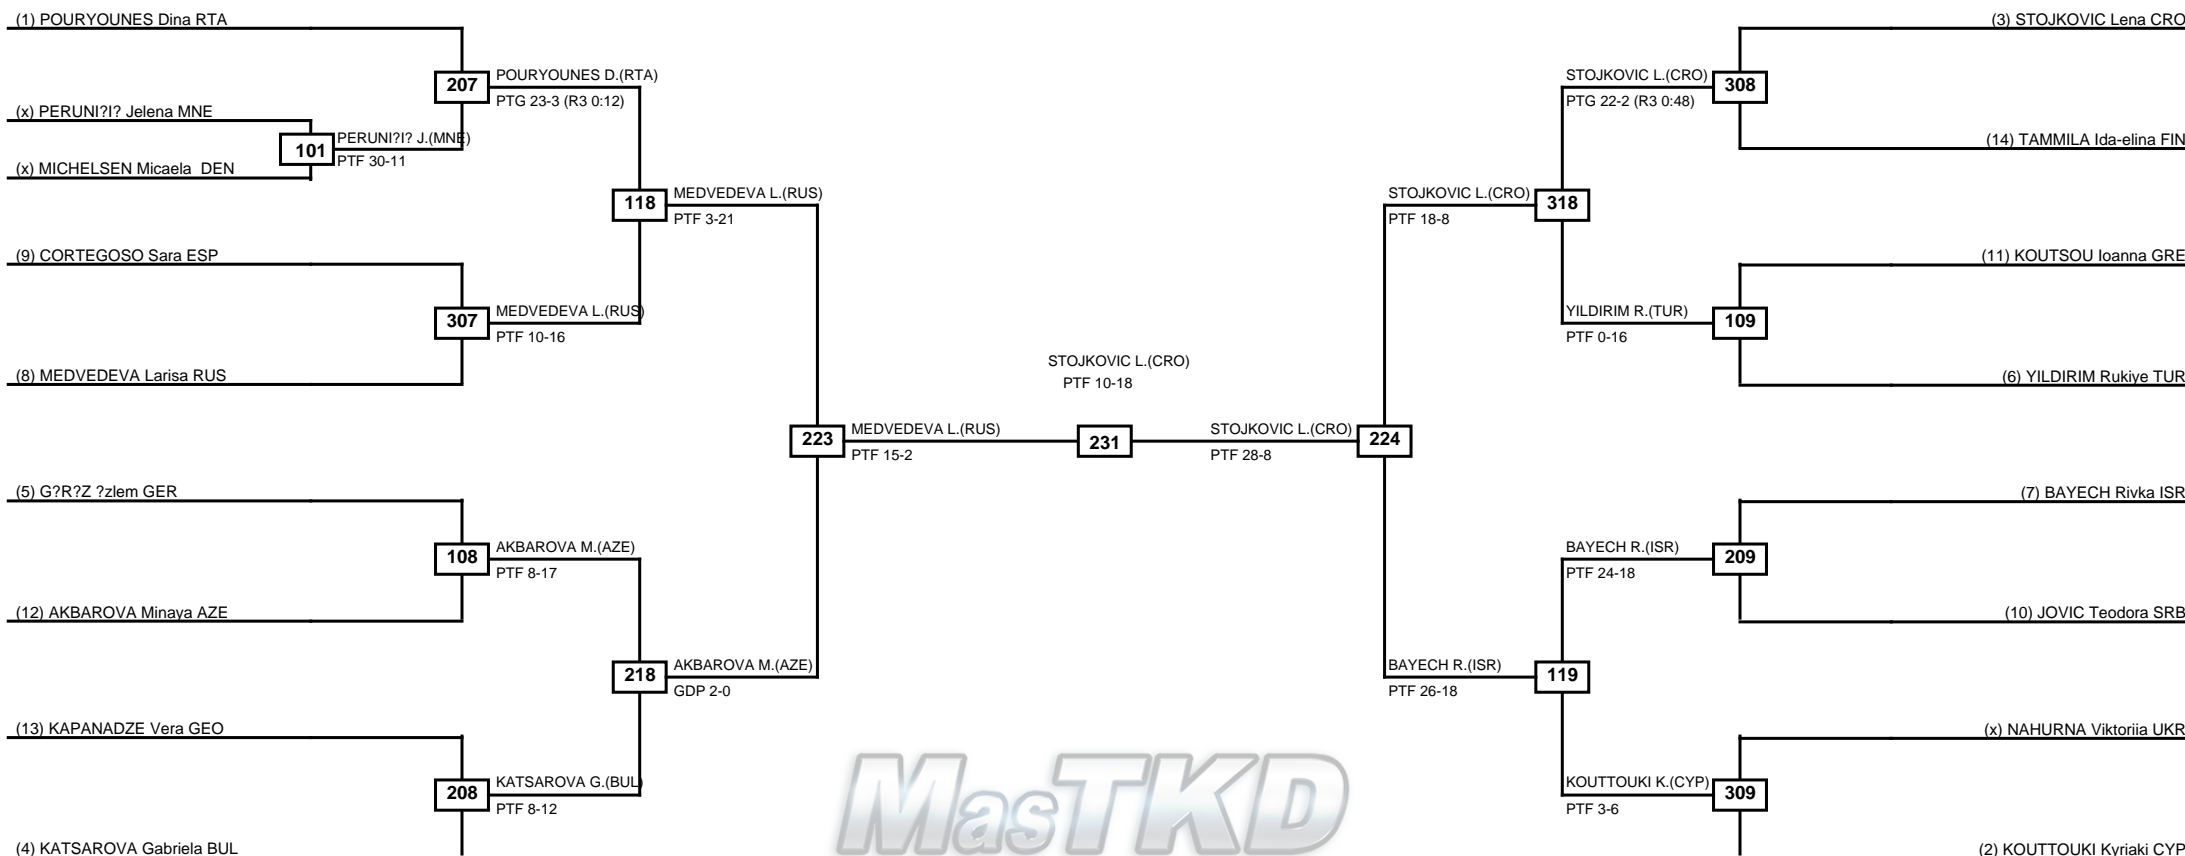

LEGEND RSC: Win by Referee stops contest   PTF: Win by Point gap   SUP: Win by Superiority   DSQ: Win by Disqualification   DQB: Win by Disqualification for Unsportsmanlike behavior   DWR: Win by double Withdrawal   R: Round  
 (x)Seed   PFT: Win by Final score   GDP: Win by Golden points   WDR: Win by Withdrawal   PUN: Win by Punitive declaration   DDB: Double disqualification for Unsportsmanlike behavior   DDQ: Double Disqualification

Round of 32   Round of 16   Quarterfinals   Semifinals   Final   Semifinals   Quarterfinals   Round of 16   Round of 32

MasTKD

Classification
1 SALIM Omar Gergely HUN
2 RAPSOMANIKIS Dionysios GRE
3 BOVKUN Viacheslav RUS
3 KAZLOU Yahor BLR

Round of 32   Round of 16   Quarterfinals   Semifinals   Final   Semifinals   Quarterfinals   Round of 16   Round of 32

Classification
1 STOJKOVIC Lena CRO
2 MEDVEDEVA Larisa RUS
3 AKBAROVA Minaya AZE
3 BAYECH Rivka ISR