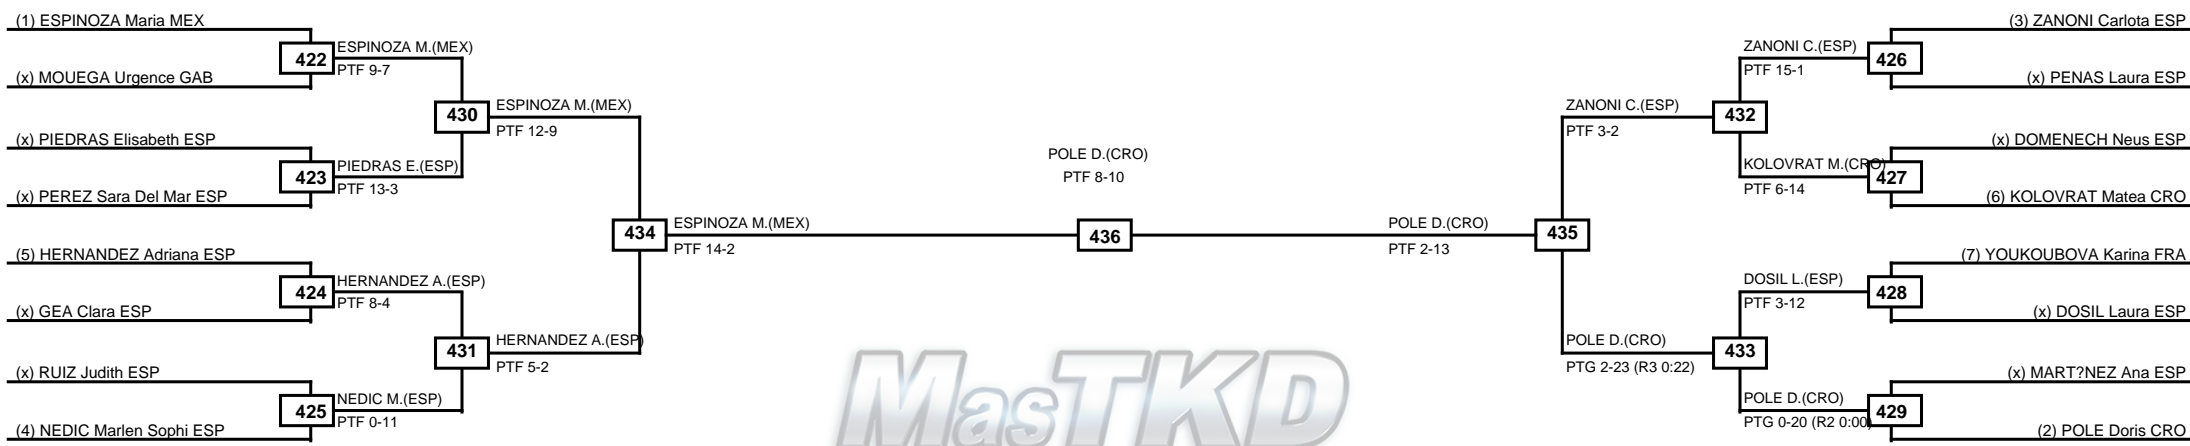

Round of 32 Round of 16 Quarterfinals Semifinals Final Semifinals Quarterfinals Round of 16 Round of 32

MasTKD

Classification
1 TURKALJ Luka CRO
2 CONTI Andrea ITA
3 ARILLO Hugo ESP
3 TESKERA Josip CRO

LEGEND RSC: Win by Referee stops contest PTG: Win by Point gap SUP: Win by Superiority DSQ: Win by Disqualification DQB: Win by Disqualification for Unsportsmanlike behavior DWR: Win by double Withdrawal R: Round
(x)Seed PFT: Win by Final score GDP: Win by Golden points WDR: Win by Withdrawal PUN: Win by Punitive declaration DDB: Double disqualification for Unsportsmanlike behavior DDQ: Double Disqualification

Round of 16 Quarterfinals Semifinals Final Semifinals Quarterfinals Round of 16

MasTKD

Classification
1 GARCIA Ivan ESP
2 BOZIC Pasko CRO
3 SANSORES Carlos MEX
3 EL Omar FRA

LEGEND RSC: Win by Referee stops contest PTF: Win by Point gap SUP: Win by Superiority DSQ: Win by Disqualification DQB: Win by Disqualification for Unsportsmanlike behavior DWR: Win by double Withdrawal R: Round
 (x)Seed PFT: Win by Final score GDP: Win by Golden points WDR: Win by Withdrawal PUN: Win by Punitive declaration DDB: Double disqualification for Unsportsmanlike behavior DDQ: Double Disqualification

Round of 16	Quarterfinals	Semifinals	Final
-------------	---------------	------------	-------

Classification
1 POLE Doris CRO
2 ESPINOZA Maria MEX
3 HERNANDEZ Adriana ESP
3 ZANONI Carlota ESP

LEGEND RSC: Win by Referee stops contest PTF: Win by Point gap SUP: Win by Superiority DSQ: Win by Disqualification DQB: Win by Disqualification for Unsportsmanlike behavior DWR: Win by double Withdrawal R: Round
 (x)Seed PFT: Win by Final score GDP: Win by Golden points WDR: Win by Withdrawal PUN: Win by Punitive declaration DDB: Double disqualification for Unsportsmanlike behavior DDQ: Double Disqualification