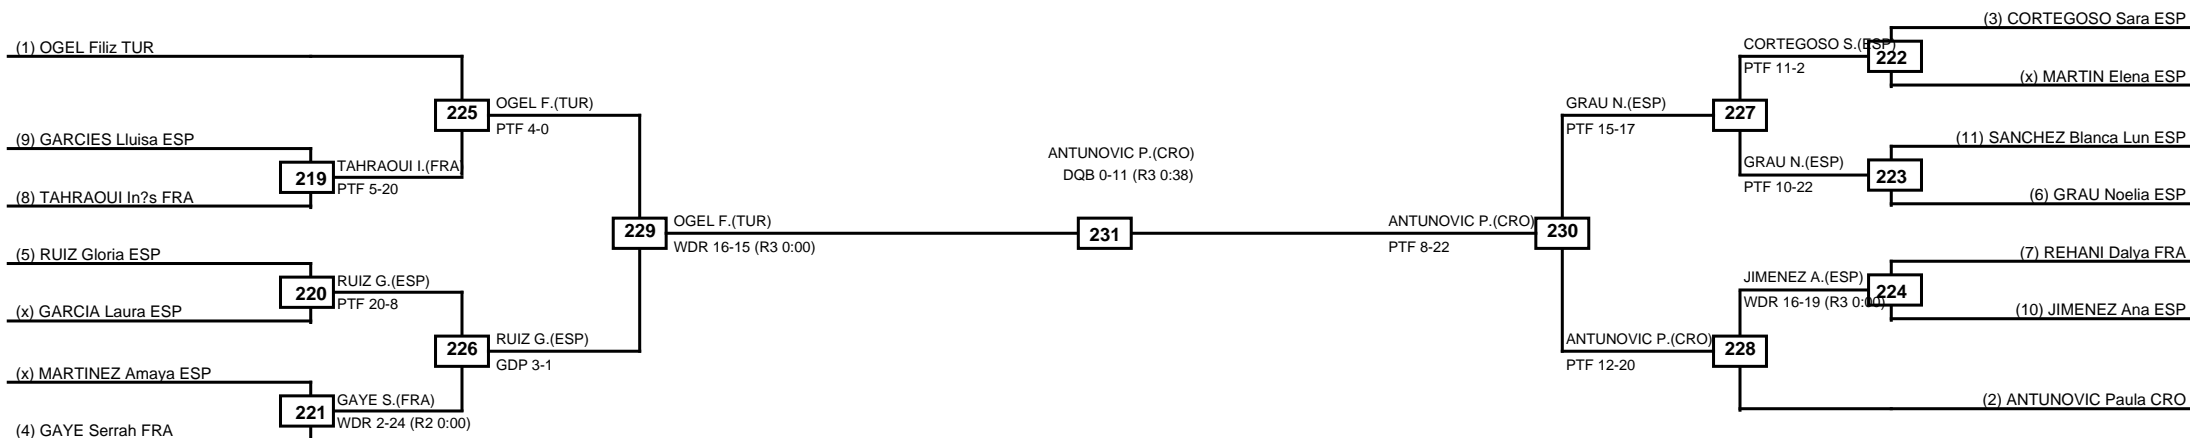

Round of 16   Quarterfinals   Semifinals   Final   Semifinals   Quarterfinals   Round of 16

MasTKD

Classification
1 ANTONOVIC Paula CRO
2 OGEL Filiz TUR
3 RUIZ Gloria ESP
3 GRAU Noelia ESP

LEGEND RSC: Win by Referee stops contest   PTF: Win by Point gap   SUP: Win by Superiority   DSQ: Win by Disqualification   DQB: Win by Disqualification for Unsportsmanlike behavior   DWR: Win by double Withdrawal   R: Round
(x)Seed   PFT: Win by Final score   GDP: Win by Golden points   WDR: Win by Withdrawal   PUN: Win by Punitive declaration   DDB: Double disqualification for Unsportsmanlike behavior   DDQ: Double Disqualification