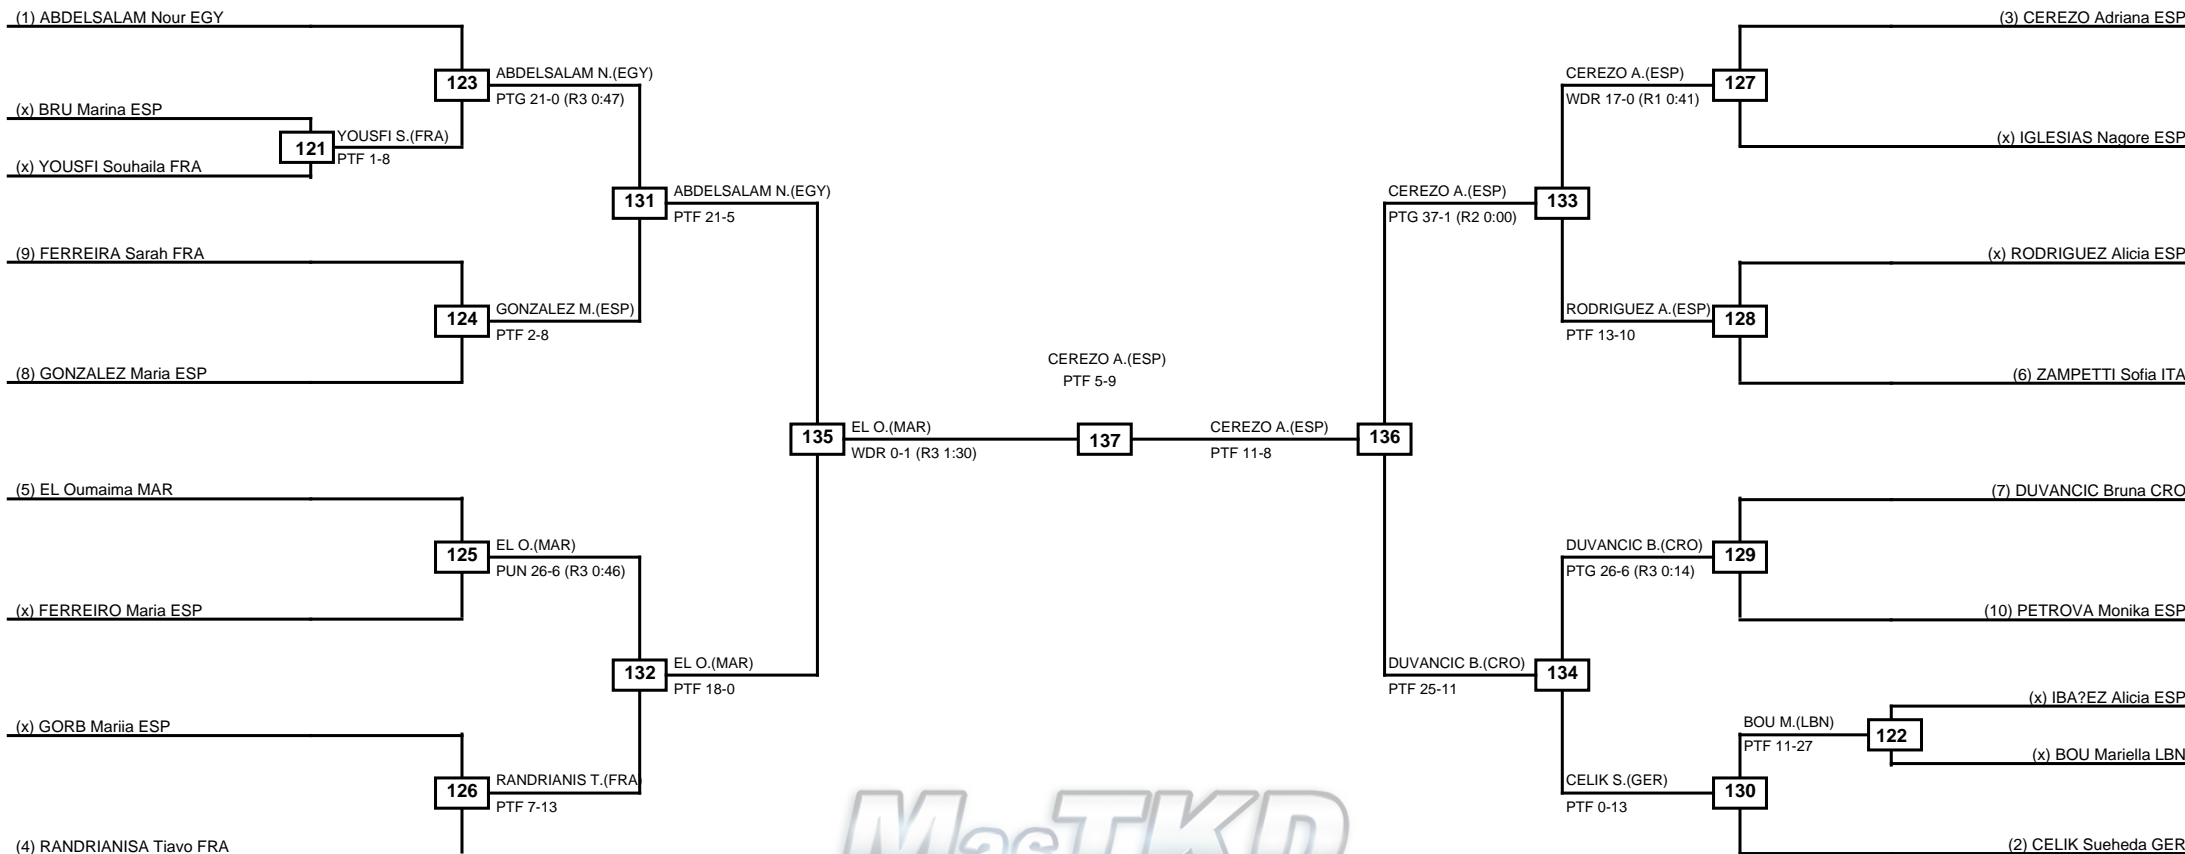

Round of 32 Round of 16 Quarterfinals Semifinals Final Semifinals Quarterfinals Round of 16 Round of 32

MasTKD

Classification
1 PARK Skylar CAN
2 LAARAJ Nada MAR
3 STETIC Marija BIH
3 ORTIZ Arlet ESP

LEGEND RSC: Win by Referee stops contest PTG: Win by Point gap SUP: Win by Superiority DSQ: Win by Disqualification DQB: Win by Disqualification for Unsportsmanlike behavior DWR: Win by double Withdrawal R: Round
 (x)Seed PFT: Win by Final score GDP: Win by Golden points WDR: Win by Withdrawal PUN: Win by Punitive declaration DDB: Double disqualification for Unsportsmanlike behavior DDQ: Double Disqualification

Round of 32 Round of 16 Quarterfinals Semifinals Final Semifinals Quarterfinals Round of 16 Round of 32

Classification
1 RODRIGUEZ Laura ESP
2 RABAB Ouhadi MAR
3 AYDIN Ela GER
3 TOUMI Chaima TUN

LEGEND RSC: Win by Referee stops contest PTF: Win by Point gap SUP: Win by Superiority DSQ: Win by Disqualification DQB: Win by Disqualification for Unsportsmanlike behavior DWR: Win by double Withdrawal R: Round
 (x)Seed PFT: Win by Final score GDP: Win by Golden points WDR: Win by Withdrawal PUN: Win by Punitive declaration DDB: Double disqualification for Unsportsmanlike behavior DDQ: Double Disqualification

Round of 32 Round of 16 Quarterfinals Semifinals Final Semifinals Quarterfinals Round of 16 Round of 32

MasTKD

Classification
1 CEREZO Adriana ESP
2 EL Oumaima MAR
3 DUVANCIC Bruna CRO
3 ABDELSALAM Nour EGY