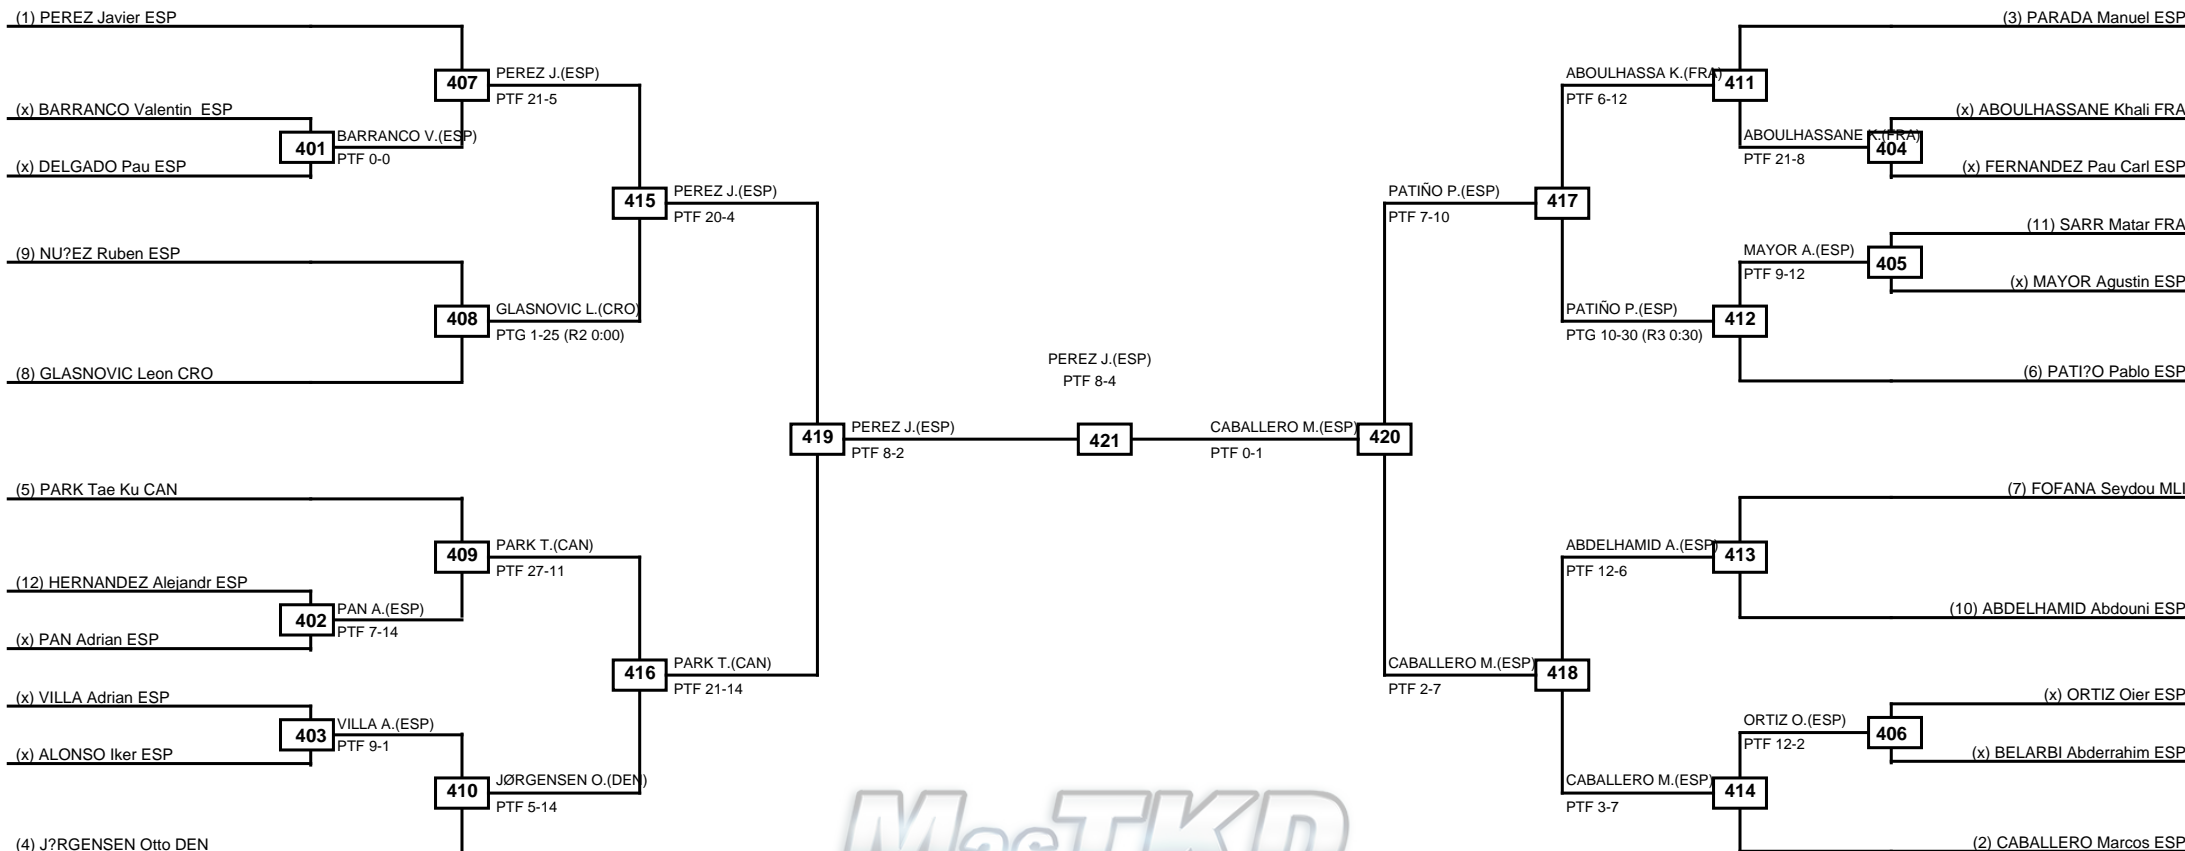

Round of 32 Round of 16 Quarterfinals Semifinals Final Semifinals Quarterfinals Round of 16 Round of 32

Classification
1 QUESADA Daniel ESP
2 PEREZ Mario ESP
3 GARCIA Ruben ESP
3 WAEL Abdelrahman EGY

LEGEND RSC: Win by Referee stops contest PTF: Win by Point gap SUP: Win by Superiority DSQ: Win by Disqualification DQB: Win by Disqualification for Unsportsmanlike behavior DWR: Win by double Withdrawal R: Round
 (x)Seed PFT: Win by Final score GDP: Win by Golden points WDR: Win by Withdrawal PUN: Win by Punitive declaration DDB: Double disqualification for Unsportsmanlike behavior DDQ: Double Disqualification

Round of 32 Round of 16 Quarterfinals Semifinals Final Semifinals Quarterfinals Round of 16 Round of 32

Classification
1 PEREZ Javier ESP
2 CABALLERO Marcos ESP
3 PARK Tae Ku CAN
3 PATIÑO Pablo ESP

LEGEND RSC: Win by Referee stops contest PTF: Win by Point gap SUP: Win by Superiority DSQ: Win by Disqualification DQB: Win by Disqualification for Unsportsmanlike behavior DWR: Win by double Withdrawal R: Round
 (x)Seed PFT: Win by Final score GDP: Win by Golden points WDR: Win by Withdrawal PUN: Win by Punitive declaration DDB: Double disqualification for Unsportsmanlike behavior DDQ: Double Disqualification

Round of 32 Round of 16 Quarterfinals Semifinals Final Semifinals Quarterfinals Round of 16 Round of 32

Classification
1 JORQUERA Joan ESP
2 PARK Braven CAN
3 DEL Adrian ESP
3 CANALES Mario ESP

LEGEND RSC: Win by Referee stops contest PTF: Win by Point gap SUP: Win by Superiority DSQ: Win by Disqualification DQB: Win by Disqualification for Unsportsmanlike behavior DWR: Win by double Withdrawal R: Round
 (x)Seed PFT: Win by Final score GDP: Win by Golden points WDR: Win by Withdrawal PUN: Win by Punitive declaration DDB: Double disqualification for Unsportsmanlike behavior DDQ: Double Disqualification