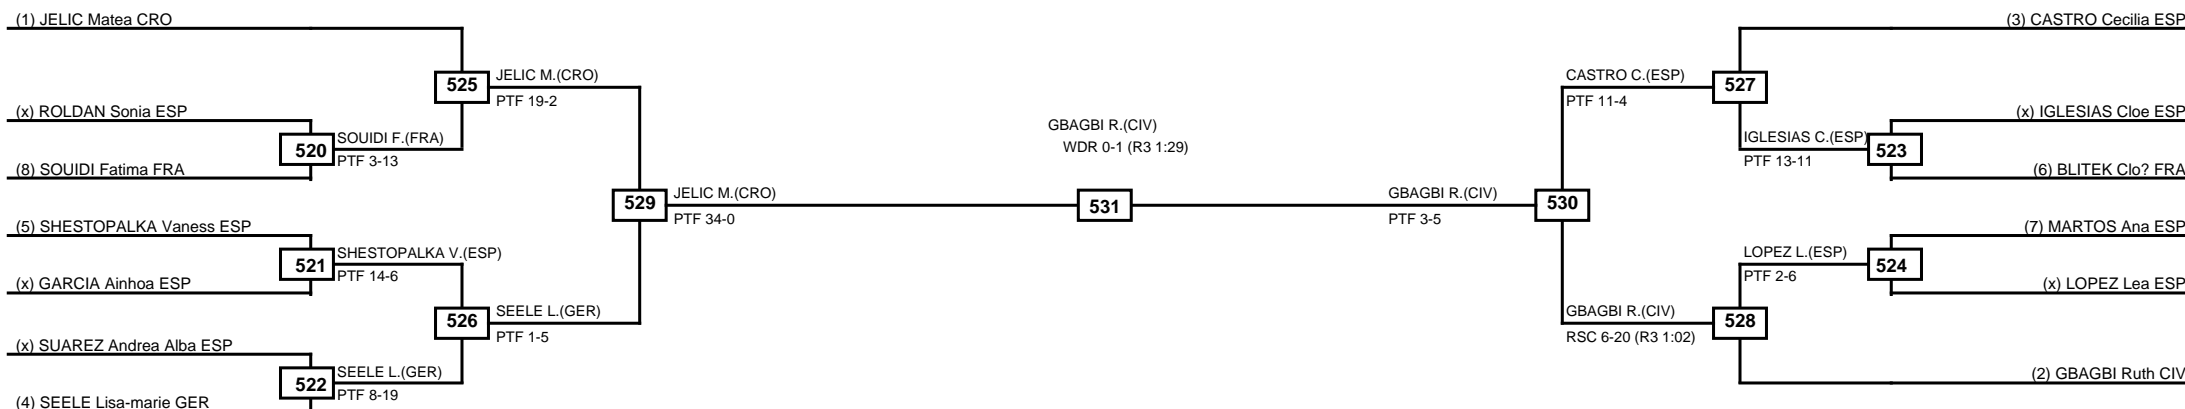

Round of 16   Quarterfinals   Semifinals   Final   Semifinals   Quarterfinals   Round of 16

MasTKD

Classification
1 GBAGBI Ruth CIV
2 JELIC Matea CRO
3 CASTRO Cecilia ESP
3 SEELE Lisa-marie GER

LEGEND RSC: Win by Referee stops contest   PTF: Win by Point gap   SUP: Win by Superiority   DSQ: Win by Disqualification   DQB: Win by Disqualification for Unsportsmanlike behavior   DWR: Win by double Withdrawal   R: Round
(x)Seed   PFT: Win by Final score   GDP: Win by Golden points   WDR: Win by Withdrawal   PUN: Win by Punitive declaration   DDB: Double disqualification for Unsportsmanlike behavior   DDQ: Double Disqualification