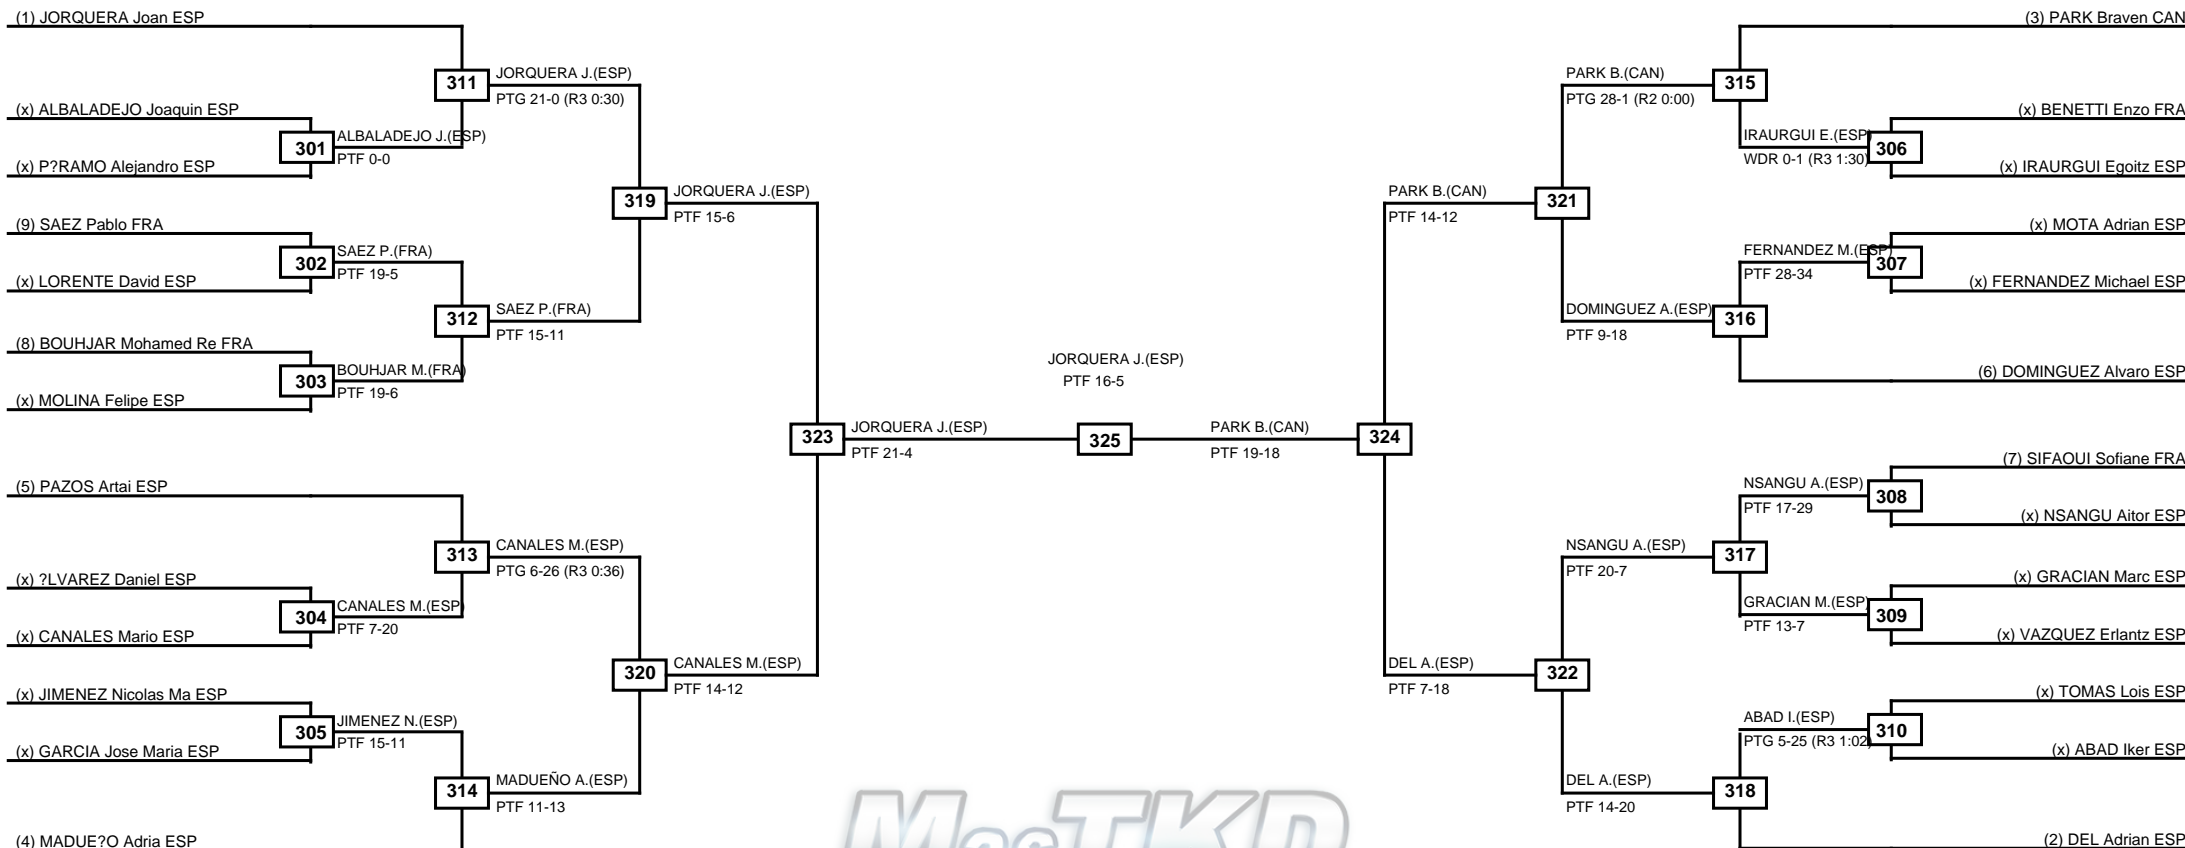

Round of 32 Round of 16 Quarterfinals Semifinals Final Semifinals Quarterfinals Round of 16 Round of 32

Classification
1 QUESADA Daniel ESP
2 PEREZ Mario ESP
3 GARCIA Ruben ESP
3 WAEL Abdelrahman EGY

LEGEND RSC: Win by Referee stops contest PTF: Win by Point gap SUP: Win by Superiority DSQ: Win by Disqualification DQB: Win by Disqualification for Unsportsmanlike behavior DWR: Win by double Withdrawal R: Round
 (x)Seed PFT: Win by Final score GDP: Win by Golden points WDR: Win by Withdrawal PUN: Win by Punitive declaration DDB: Double disqualification for Unsportsmanlike behavior DDQ: Double Disqualification

Round of 32 Round of 16 Quarterfinals Semifinals Final Semifinals Quarterfinals Round of 16 Round of 32

Classification
1 PEREZ Javier ESP
2 CABALLERO Marcos ESP
3 PARK Tae Ku CAN
3 PATIÑO Pablo ESP

LEGEND RSC: Win by Referee stops contest PTF: Win by Point gap SUP: Win by Superiority DSQ: Win by Disqualification DQB: Win by Disqualification for Unsportsmanlike behavior DWR: Win by double Withdrawal R: Round
 (x)Seed PFT: Win by Final score GDP: Win by Golden points WDR: Win by Withdrawal PUN: Win by Punitive declaration DDB: Double disqualification for Unsportsmanlike behavior DDQ: Double Disqualification

Round of 32 Round of 16 Quarterfinals Semifinals Final Semifinals Quarterfinals Round of 16 Round of 32

Classification
1 JORQUERA Joan ESP
2 PARK Braven CAN
3 DEL Adrian ESP
3 CANALES Mario ESP

LEGEND RSC: Win by Referee stops contest PTF: Win by Point gap SUP: Win by Superiority DSQ: Win by Disqualification DQB: Win by Disqualification for Unsportsmanlike behavior DWR: Win by double Withdrawal R: Round
 (x)Seed PFT: Win by Final score GDP: Win by Golden points WDR: Win by Withdrawal PUN: Win by Punitive declaration DDB: Double disqualification for Unsportsmanlike behavior DDQ: Double Disqualification