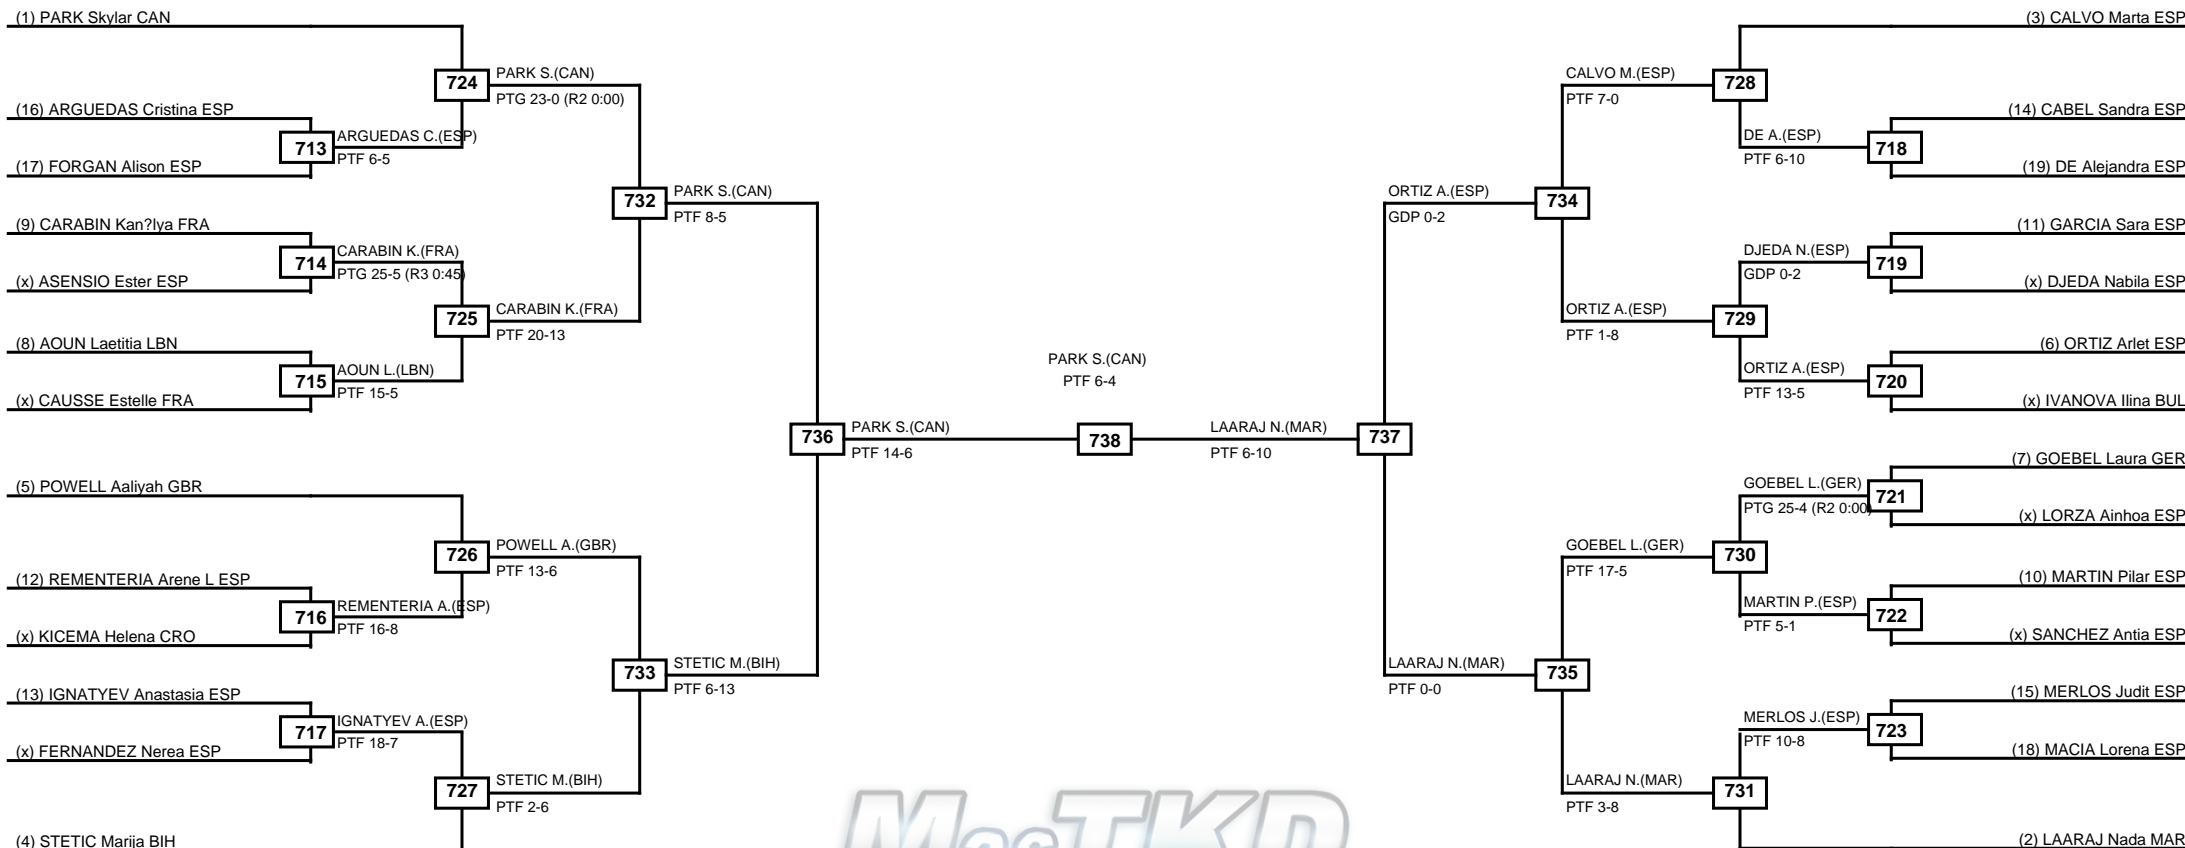

Round of 32   Round of 16   Quarterfinals   Semifinals   Final   Semifinals   Quarterfinals   Round of 16   Round of 32

MasTKD

Classification
1 PARK Skylar CAN
2 LAARAJ Nada MAR
3 STETIC Marija BIH
3 ORTIZ Arlet ESP

LEGEND RSC: Win by Referee stops contest   PTG: Win by Point gap   SUP: Win by Superiority   DSQ: Win by Disqualification   DQB: Win by Disqualification for Unsportsmanlike behavior   DWR: Win by double Withdrawal   R: Round
(x)Seed   PFT: Win by Final score   GDP: Win by Golden points   WDR: Win by Withdrawal   PUN: Win by Punitive declaration   DDB: Double disqualification for Unsportsmanlike behavior   DDQ: Double Disqualification