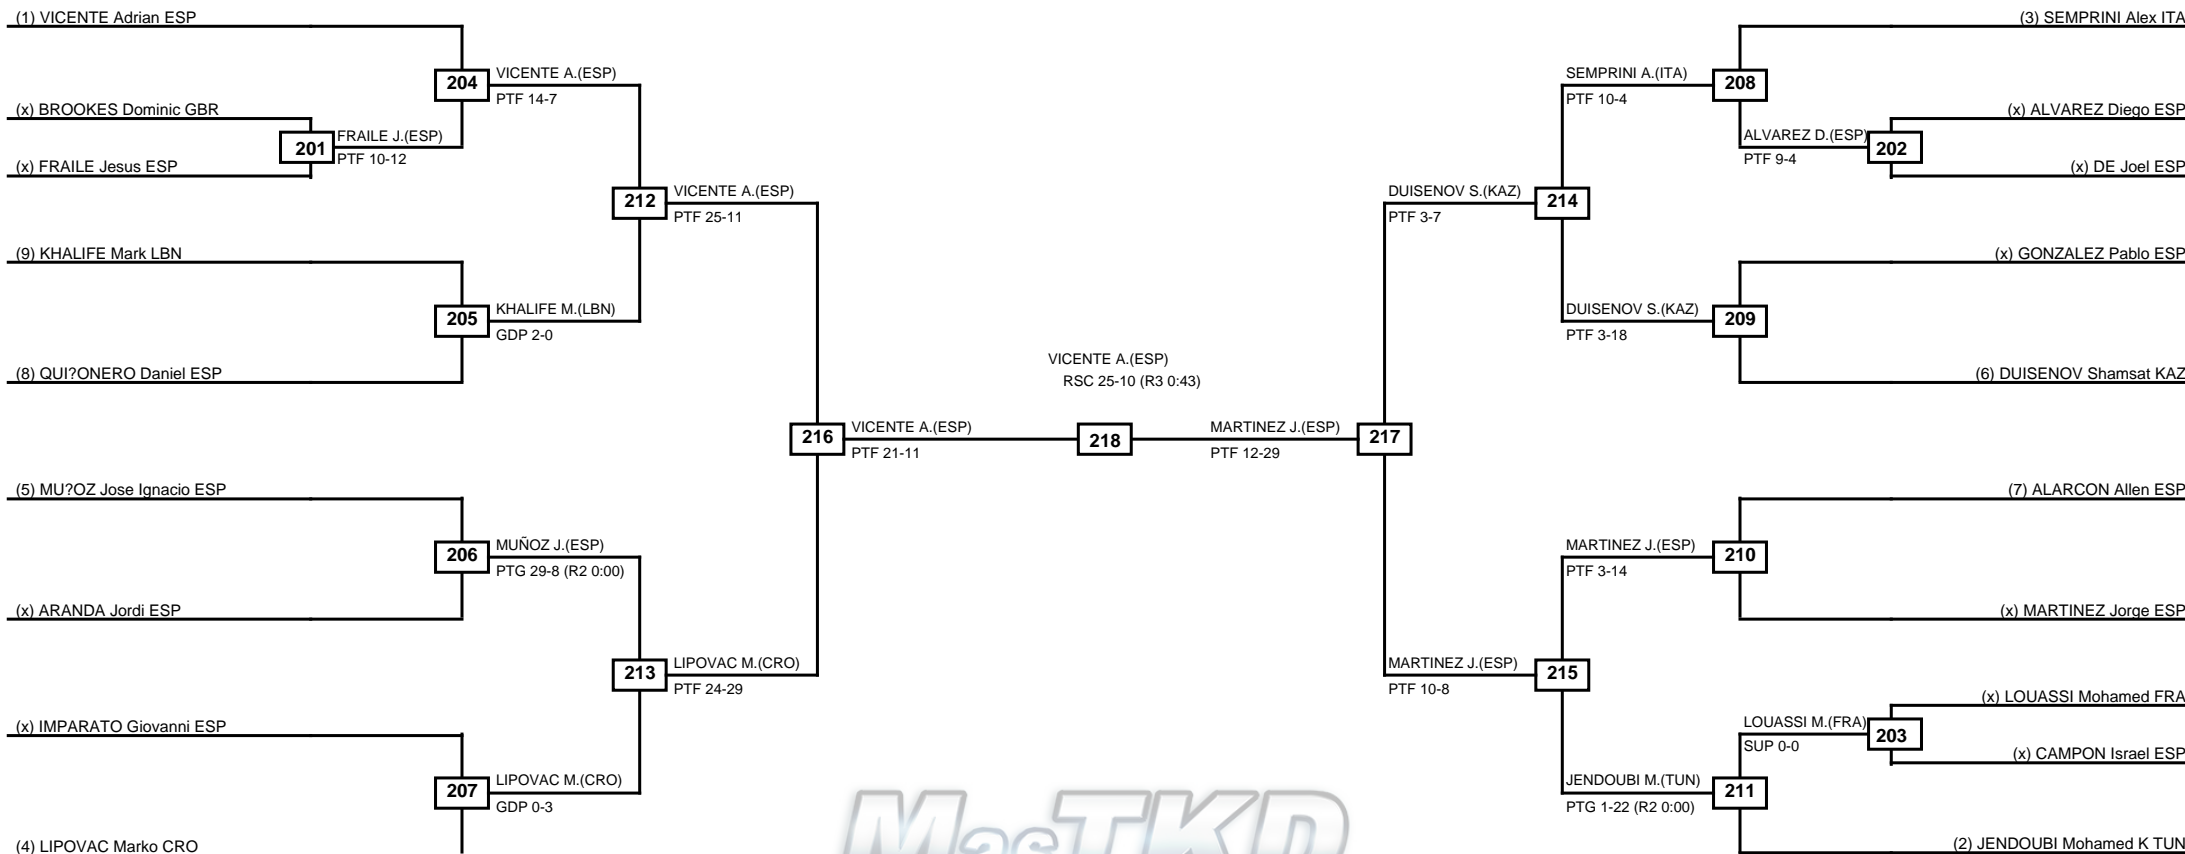

Round of 32   Round of 16   Quarterfinals   Semifinals   Final   Semifinals   Quarterfinals   Round of 16   Round of 32

Classification
1 VICENTE Adrian ESP
2 MARTINEZ Jorge ESP
3 DUISENOV Shamsat KAZ
3 LIPOVAC Marko CRO

LEGEND RSC: Win by Referee stops contest   PTG: Win by Point gap   SUP: Win by Superiority   DSQ: Win by Disqualification   DQB: Win by Disqualification for Unsportsmanlike behavior   DWR: Win by double Withdrawal   R: Round
(x)Seed   PFT: Win by Final score   GDP: Win by Golden points   WDR: Win by Withdrawal   PUN: Win by Punitive declaration   DDB: Double disqualification for Unsportsmanlike behavior   DDQ: Double Disqualification