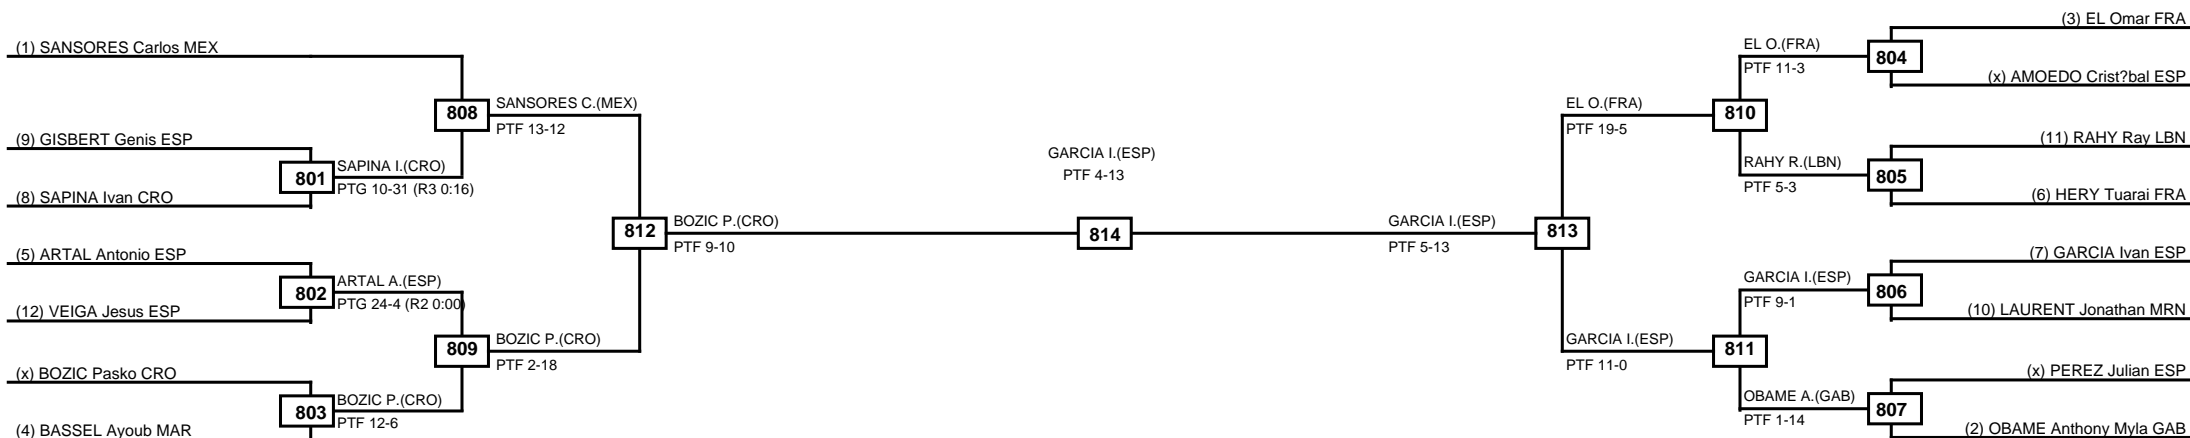

Round of 32 Round of 16 Quarterfinals Semifinals Final Semifinals Quarterfinals Round of 16 Round of 32

MasTKD

Classification
1 TURKALJ Luka CRO
2 CONTI Andrea ITA
3 ARILLO Hugo ESP
3 TESKERA Josip CRO

LEGEND RSC: Win by Referee stops contest PTG: Win by Point gap SUP: Win by Superiority DSQ: Win by Disqualification DQB: Win by Disqualification for Unsportsmanlike behavior DWR: Win by double Withdrawal R: Round
(x)Seed PFT: Win by Final score GDP: Win by Golden points WDR: Win by Withdrawal PUN: Win by Punitive declaration DDB: Double disqualification for Unsportsmanlike behavior DDQ: Double Disqualification

Round of 16 Quarterfinals Semifinals Final Semifinals Quarterfinals Round of 16

MasTKD

Classification
1 GARCIA Ivan ESP
2 BOZIC Pasko CRO
3 SANSORES Carlos MEX
3 EL Omar FRA

LEGEND RSC: Win by Referee stops contest PTF: Win by Point gap SUP: Win by Superiority DSQ: Win by Disqualification DQB: Win by Disqualification for Unsportsmanlike behavior DWR: Win by double Withdrawal R: Round
 (x)Seed PFT: Win by Final score GDP: Win by Golden points WDR: Win by Withdrawal PUN: Win by Punitive declaration DDB: Double disqualification for Unsportsmanlike behavior DDQ: Double Disqualification