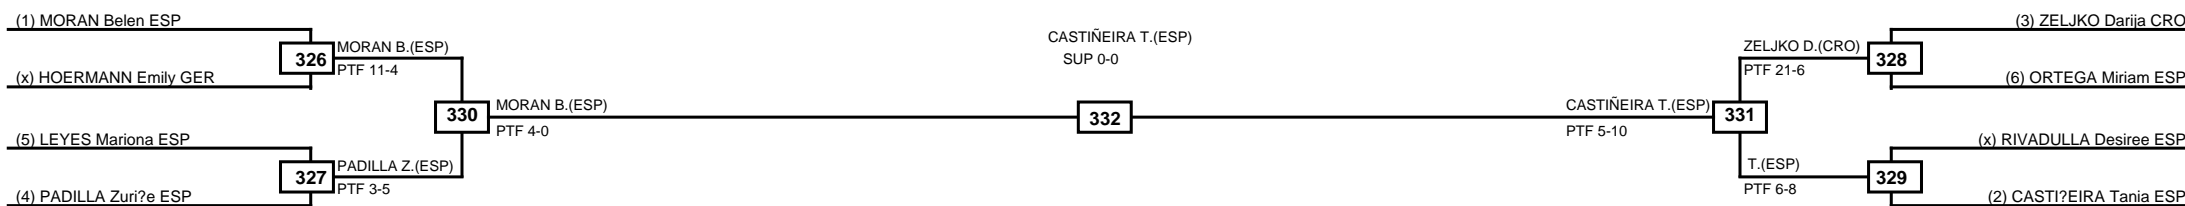

Quarterfinals Semifinals

Final

Semifinals

Quarterfinals

MasTKD

Classification
1 CASTI?EIRA Tania ESP
2 MORAN Belen ESP
3 ZELJKO Darija CRO
3 PADILLA Zuri?e ESP

LEGEND RSC: Win by Referee stops contest PTF: Win by Point gap SUP: Win by Superiority DSQ: Win by Disqualification DQB: Win by Disqualification for Unsportsmanlike behavior DWR: Win by double Withdrawal R: Round
(x)Seed PFT: Win by Final score GDP: Win by Golden points WDR: Win by Withdrawal PUN: Win by Punitive declaration DDB: Double disqualification for Unsportsmanlike behavior DDQ: Double Disqualification