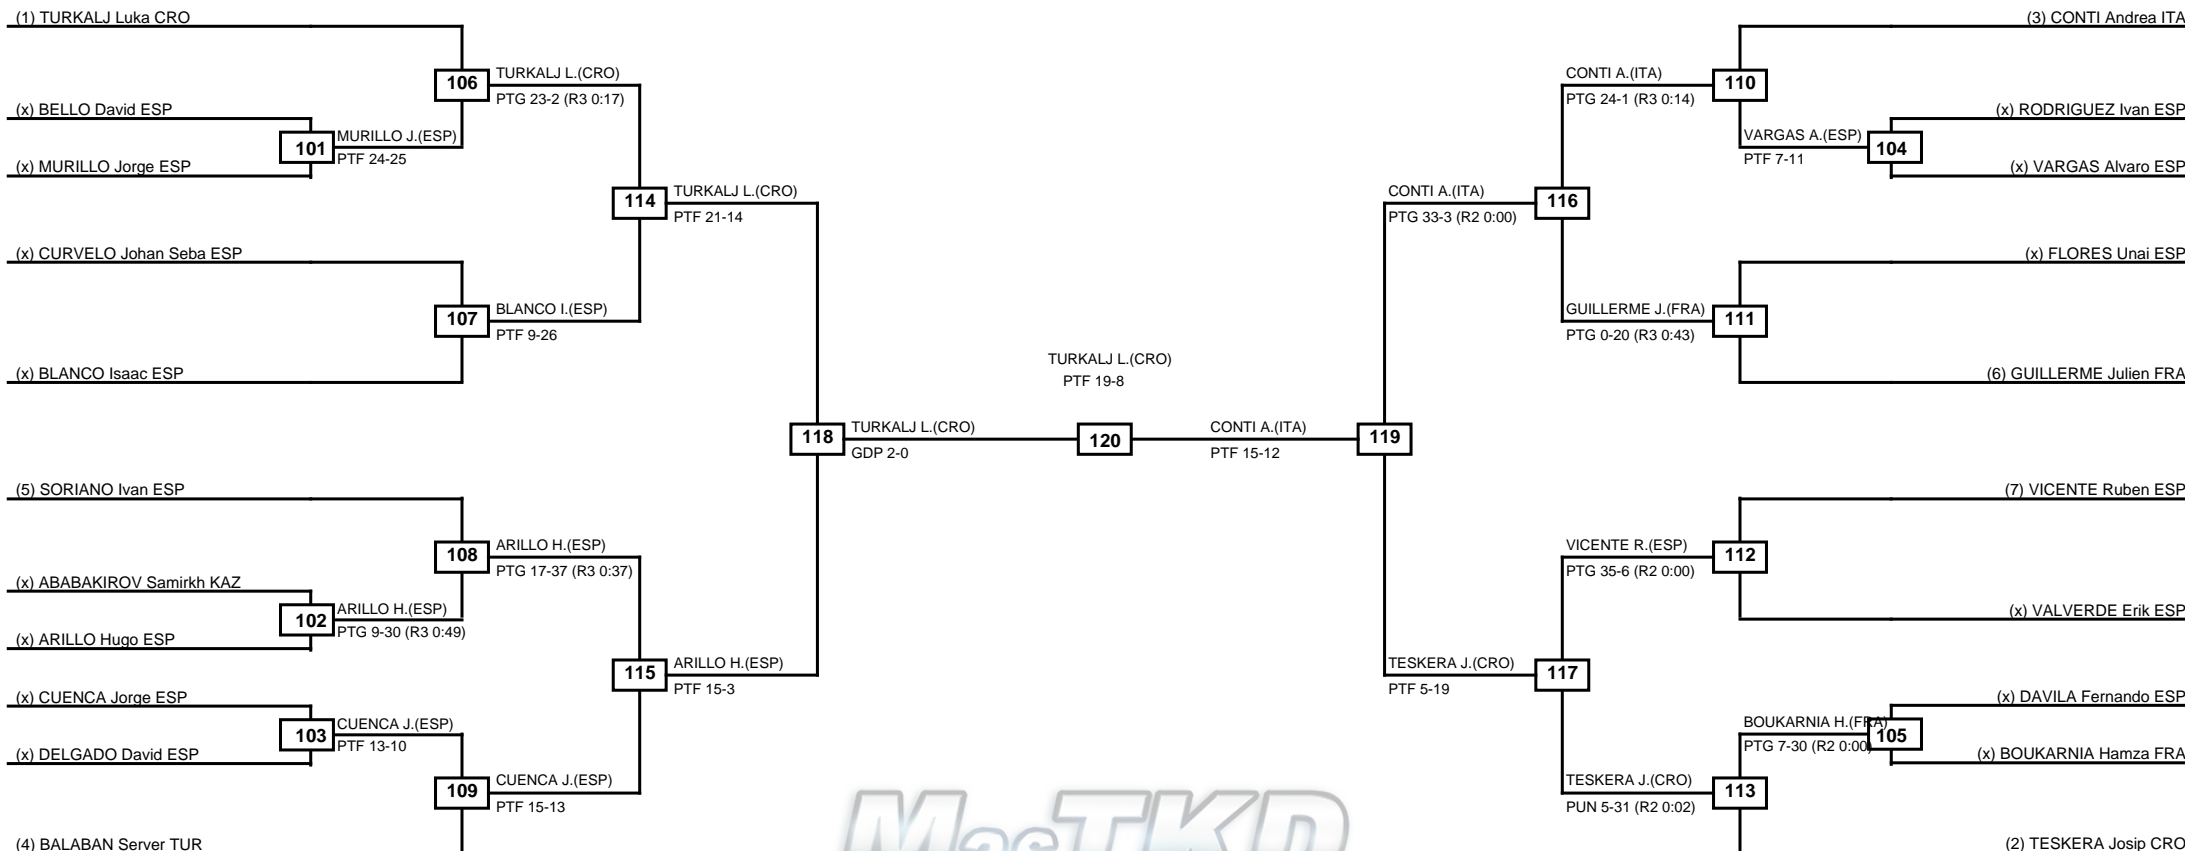

Round of 32   Round of 16   Quarterfinals   Semifinals   Final   Semifinals   Quarterfinals   Round of 16   Round of 32

MasTKD

Classification
1 TURKALJ Luka CRO
2 CONTI Andrea ITA
3 ARILLO Hugo ESP
3 TESKERA Josip CRO

LEGEND RSC: Win by Referee stops contest   PTG: Win by Point gap   SUP: Win by Superiority   DSQ: Win by Disqualification   DQB: Win by Disqualification for Unsportsmanlike behavior   DWR: Win by double Withdrawal   R: Round
(x)Seed   PFT: Win by Final score   GDP: Win by Golden points   WDR: Win by Withdrawal   PUN: Win by Punitive declaration   DDB: Double disqualification for Unsportsmanlike behavior   DDQ: Double Disqualification