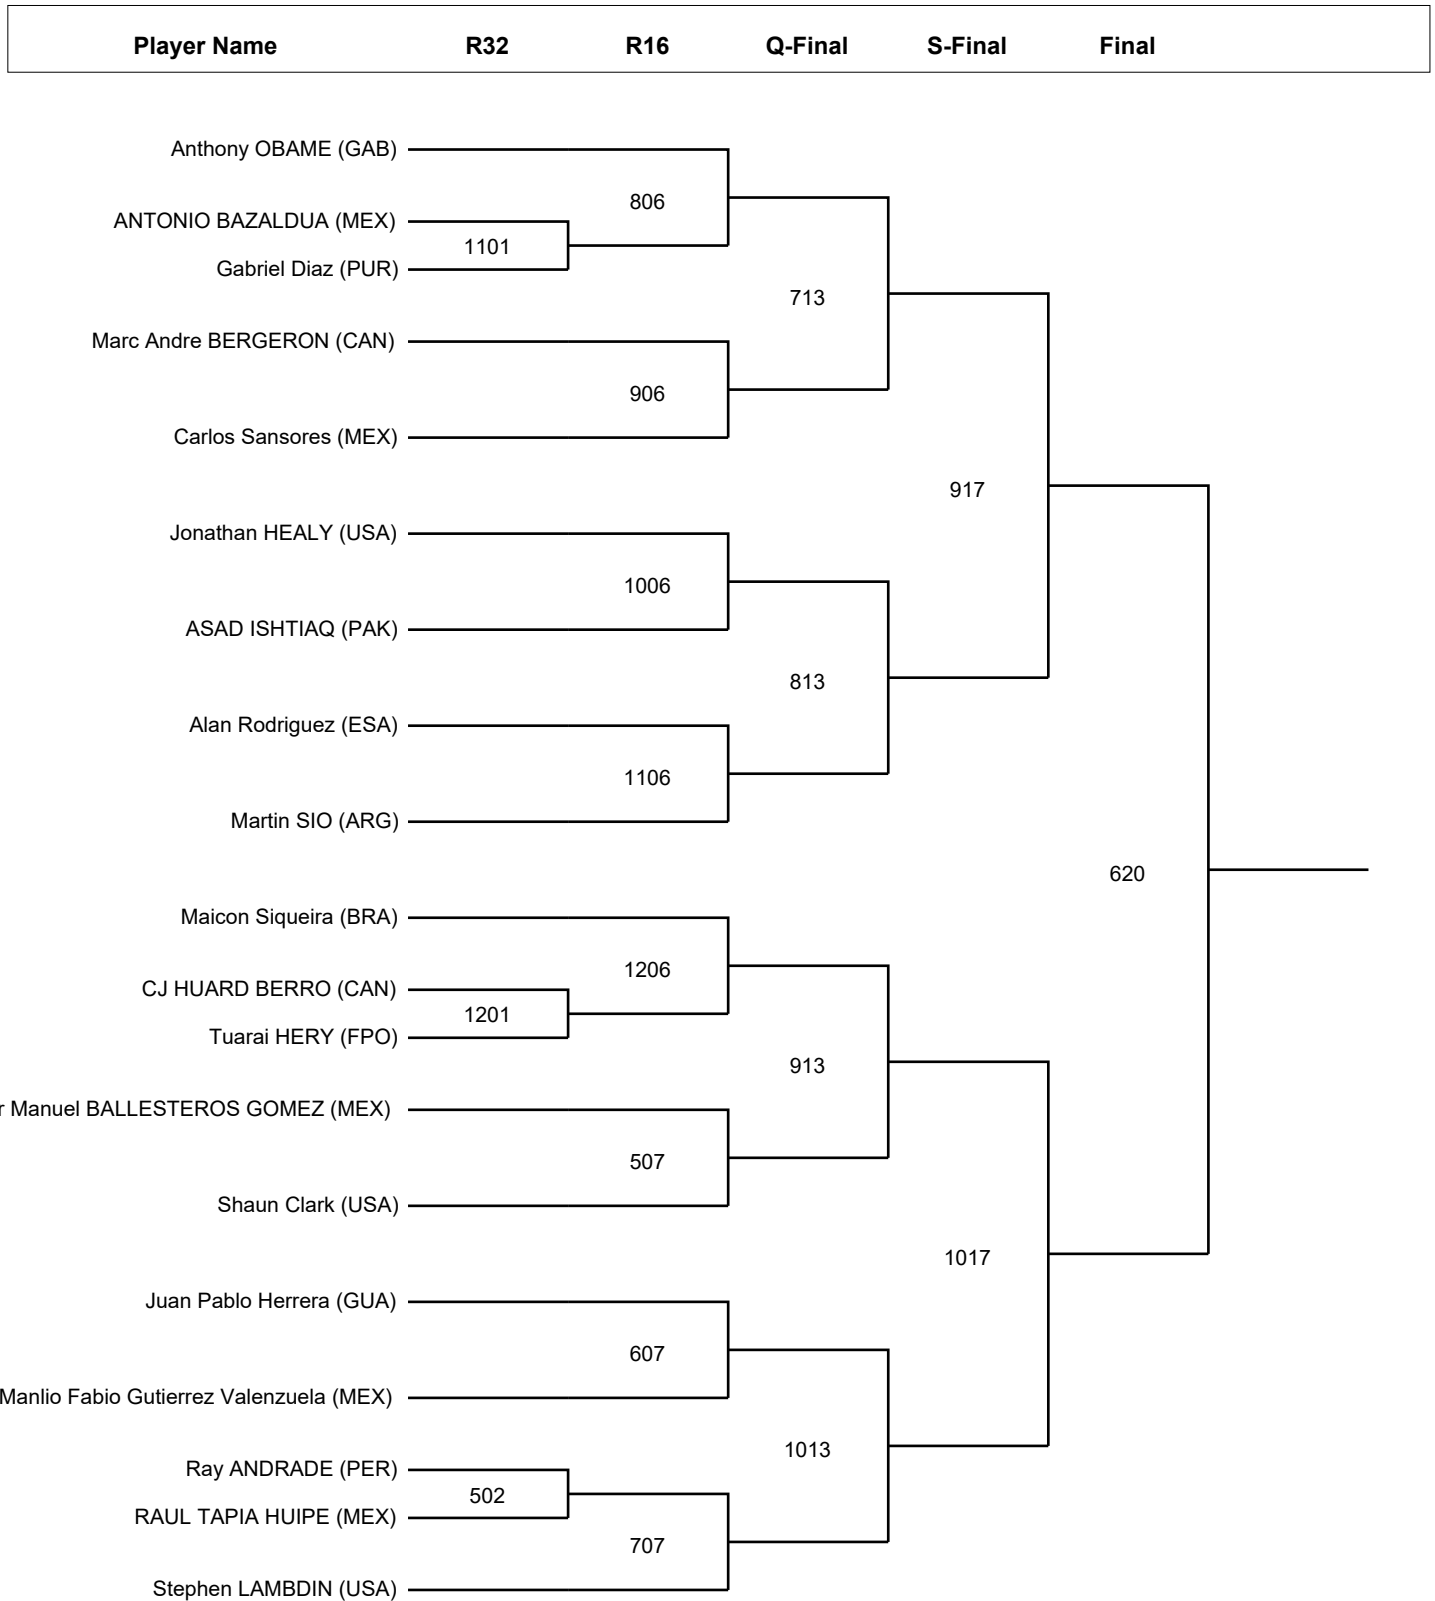

Results Bracket

PTG - Win by point gap	WDR - Win by withdrawal	SUP - Win by Superiority	RSC - Win by Referee Stops Contest
PTF - Win by final score	DSQ - Win by disqualification	GDP - Win by Golden Point	PUN - Win by referee's punitive declaration