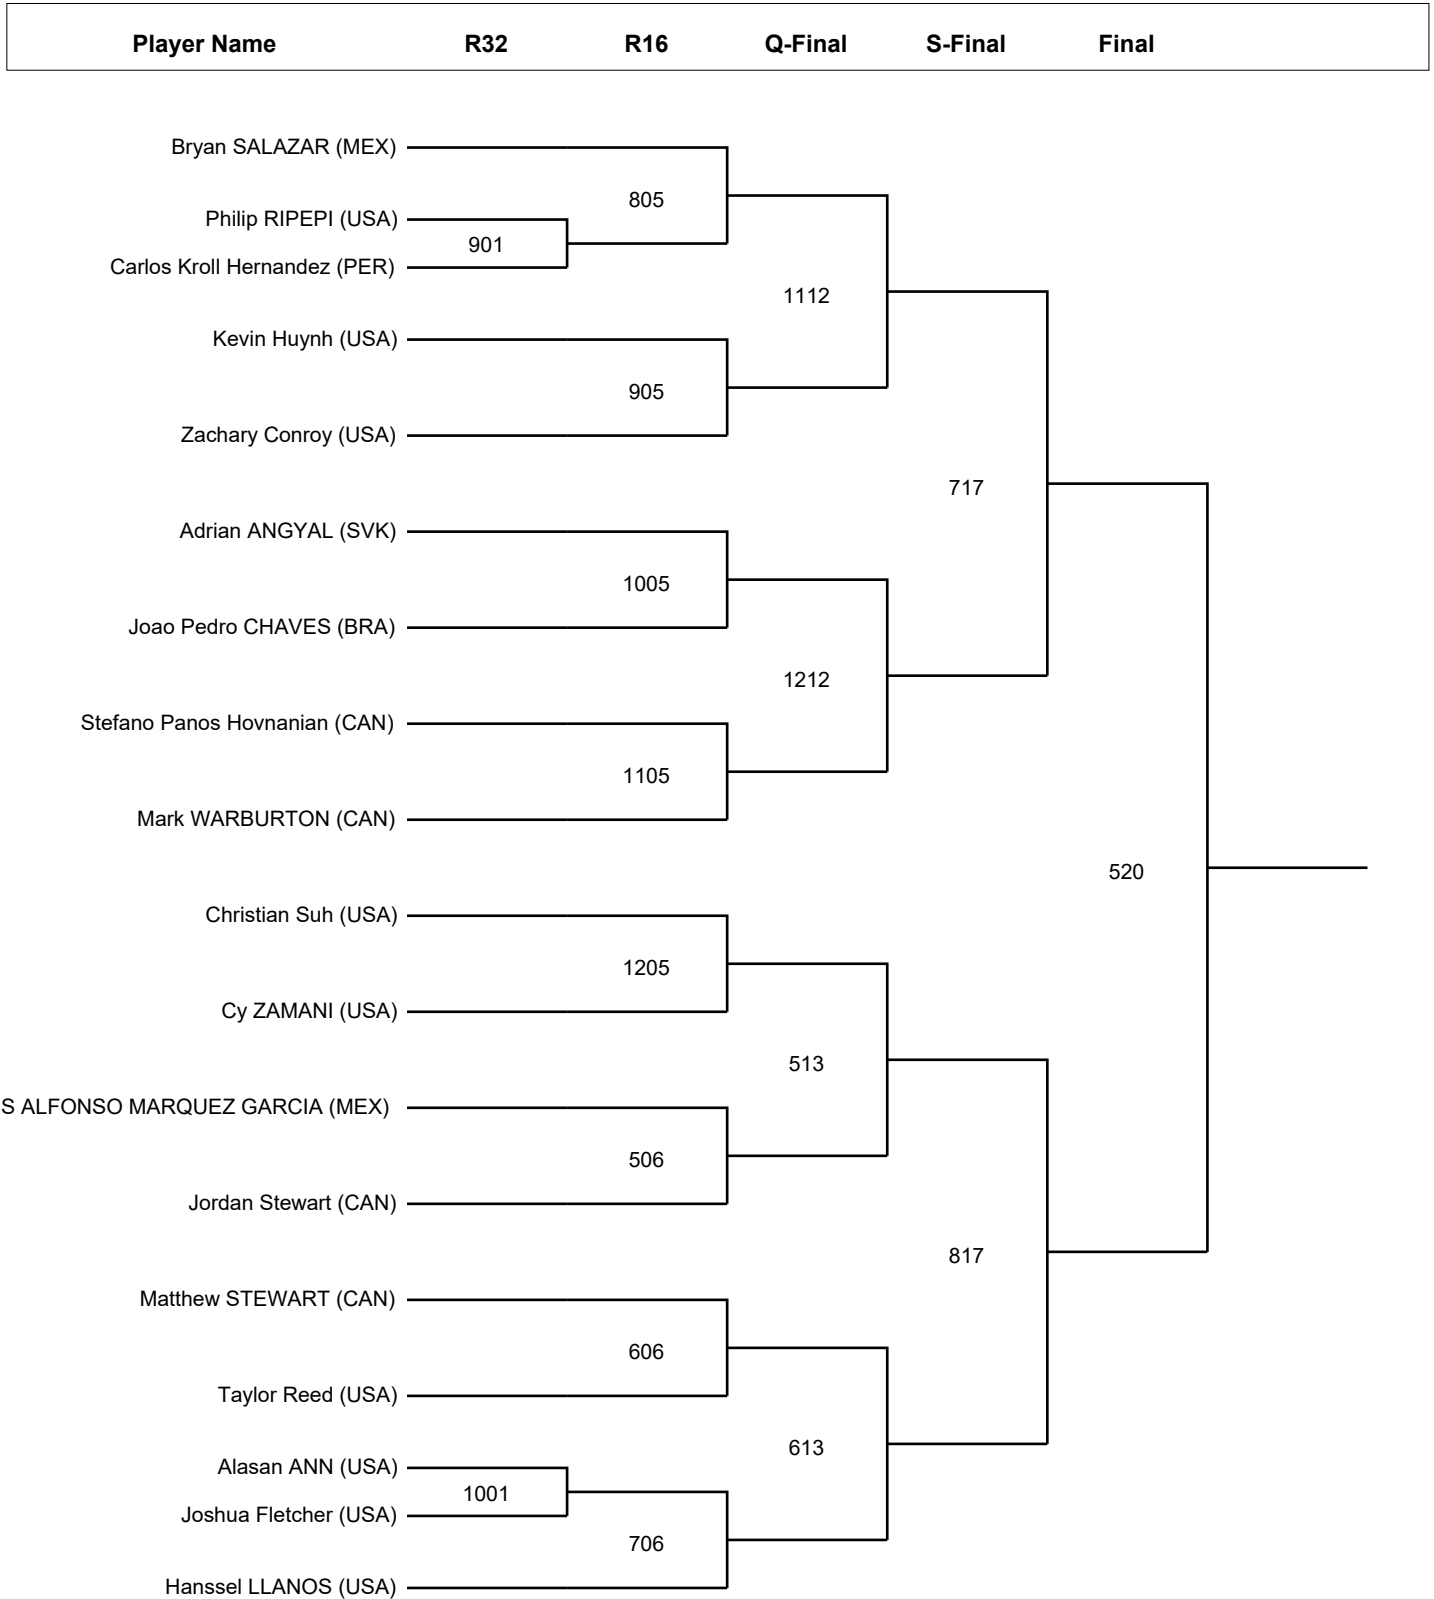

Results Bracket

PTG - Win by point gap	WDR - Win by withdrawal	SUP - Win by Superiority	RSC - Win by Referee Stops Contest
PTF - Win by final score	DSQ - Win by disqualification	GDP - Win by Golden Point	PUN - Win by referee's punitive declaration