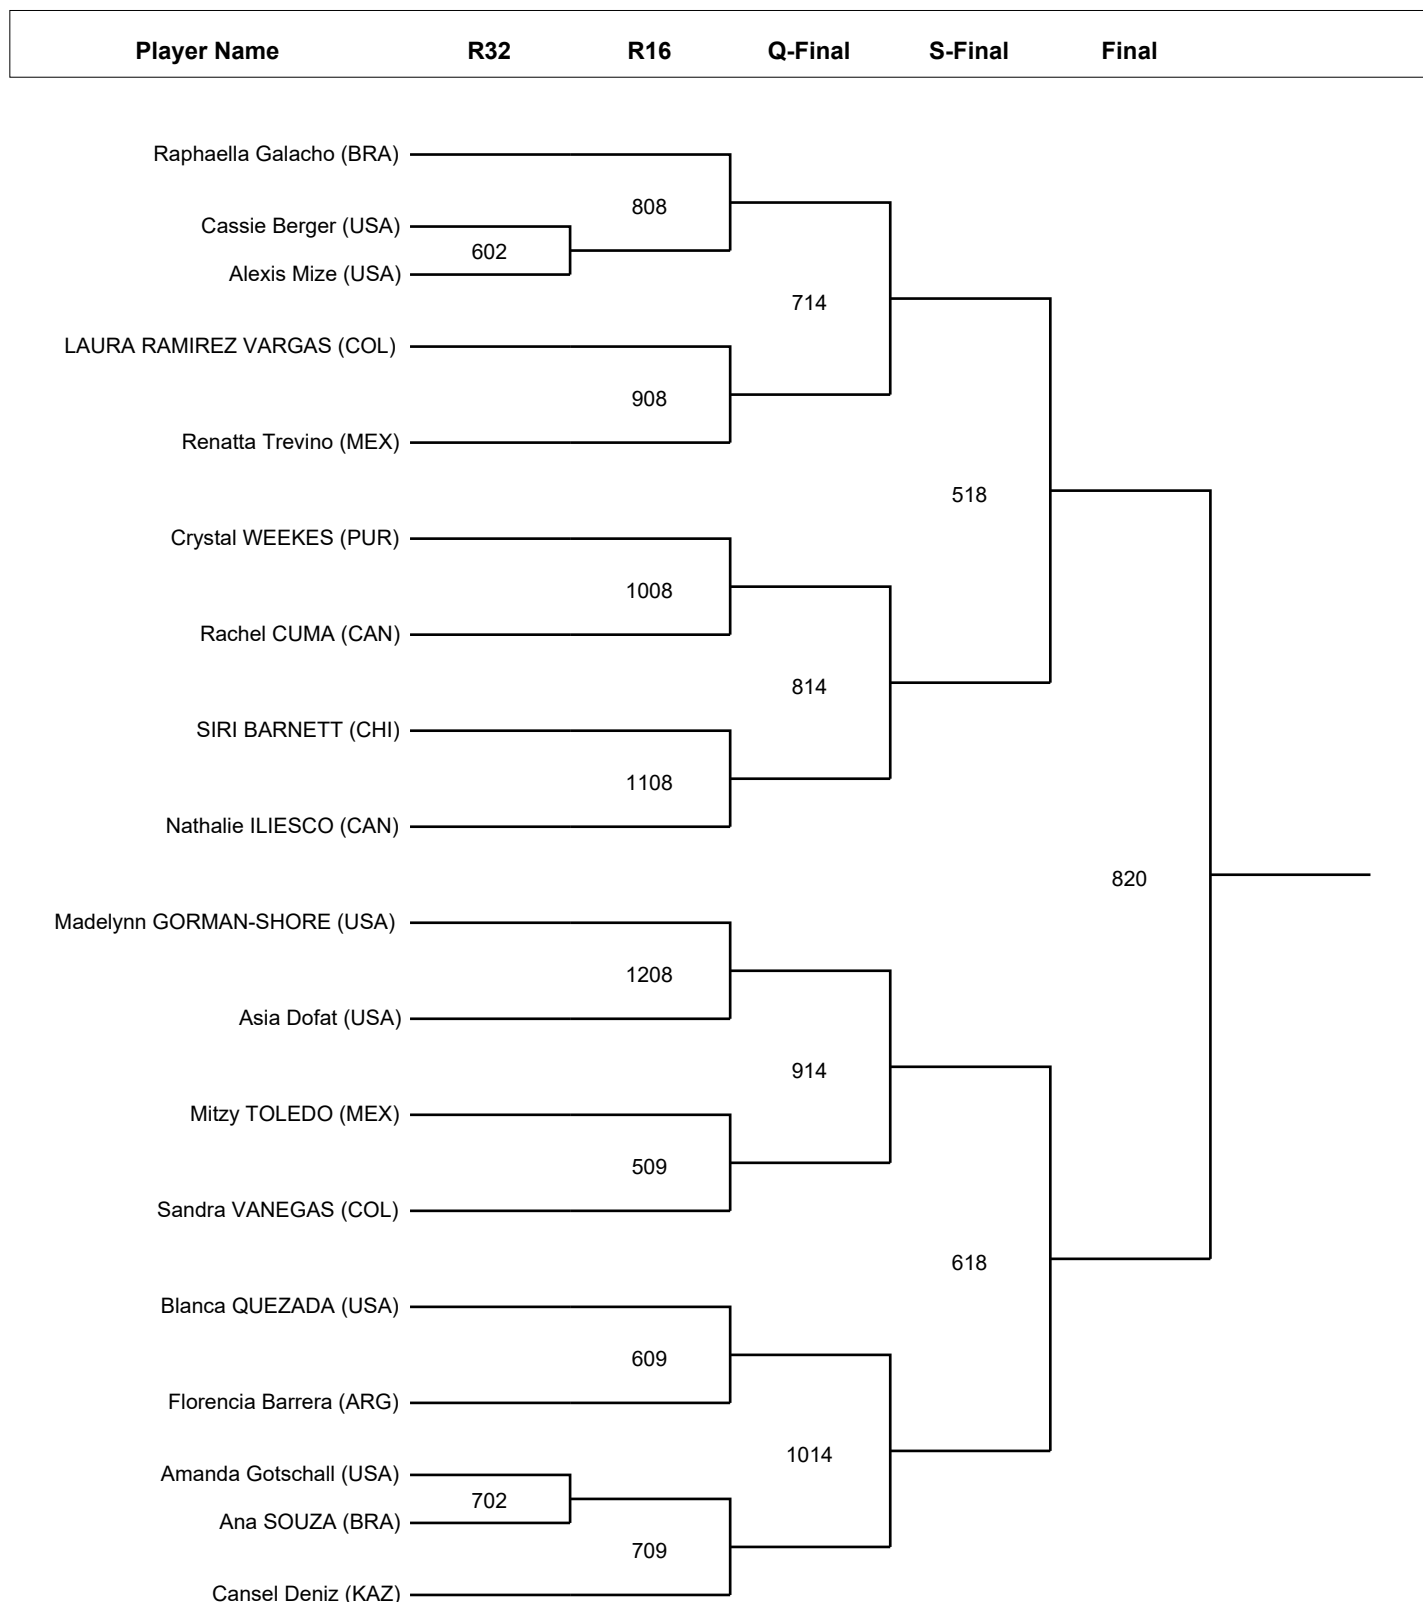

Results Bracket

PTG - Win by point gap	WDR - Win by withdrawal	SUP - Win by Superiority	RSC - Win by Referee Stops Contest
PTF - Win by final score	DSQ - Win by disqualification	GDP - Win by Golden Point	PUN - Win by referee's punitive declaration