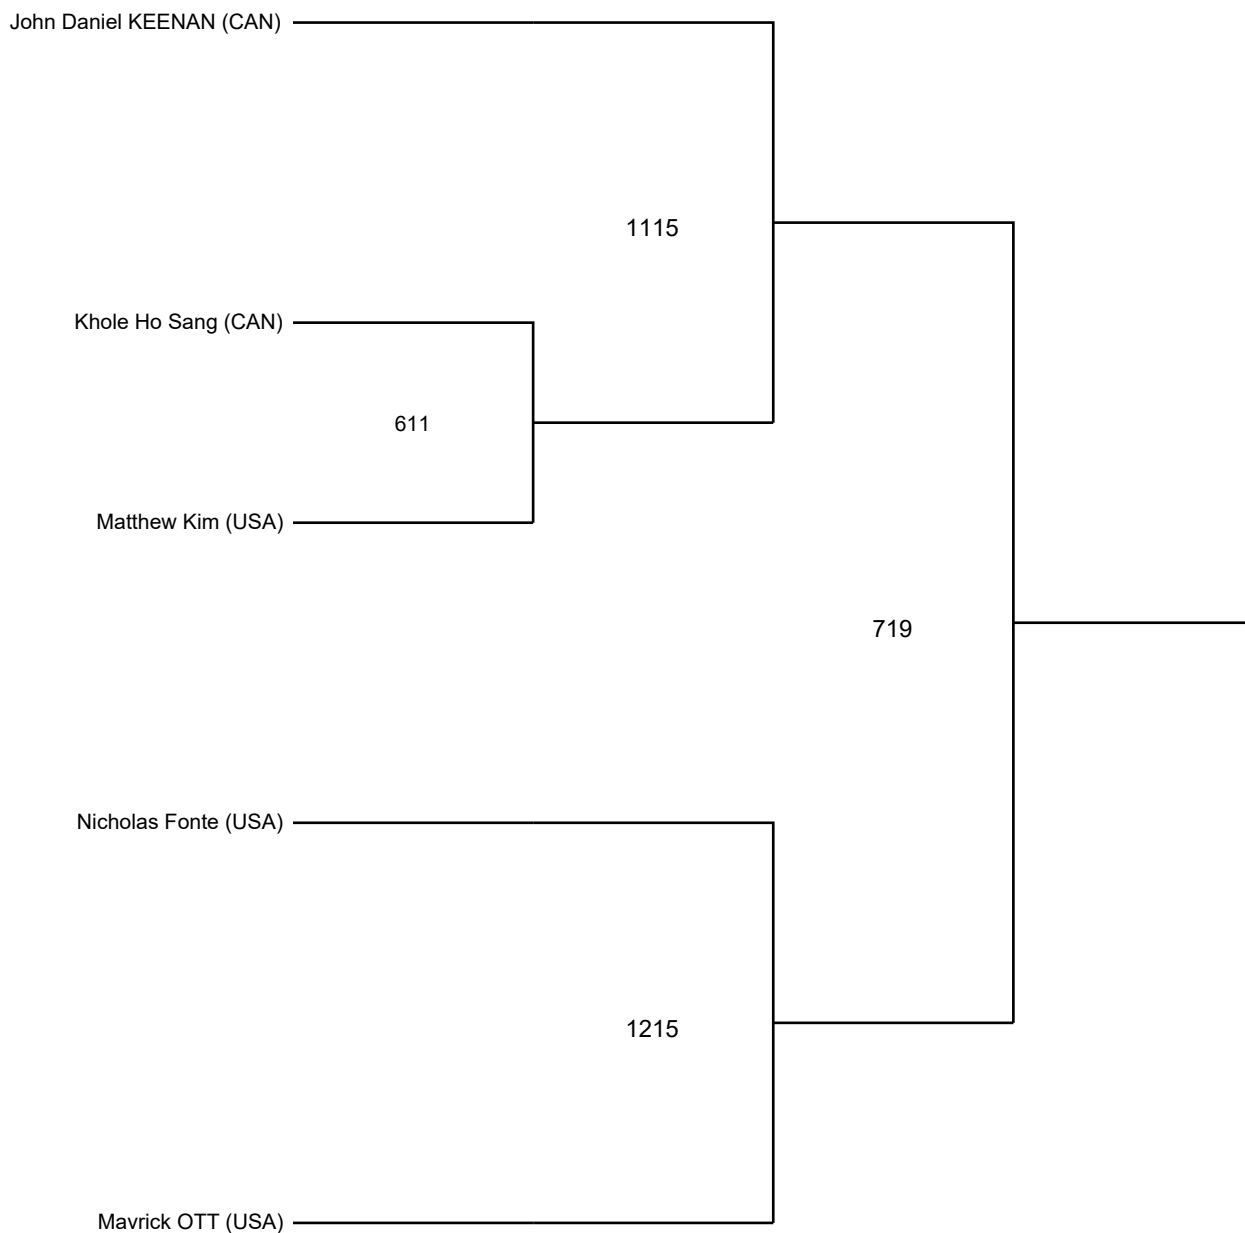

Results Bracket

Player Name	Q-Final	S-Final	Final

PTG - Win by point gap	WDR - Win by withdrawal	SUP - Win by Superiority	RSC - Win by Referee Stops Contest
PTF - Win by final score	DSQ - Win by disqualification	GDP - Win by Golden Point	PUN - Win by referee's punitive declaration