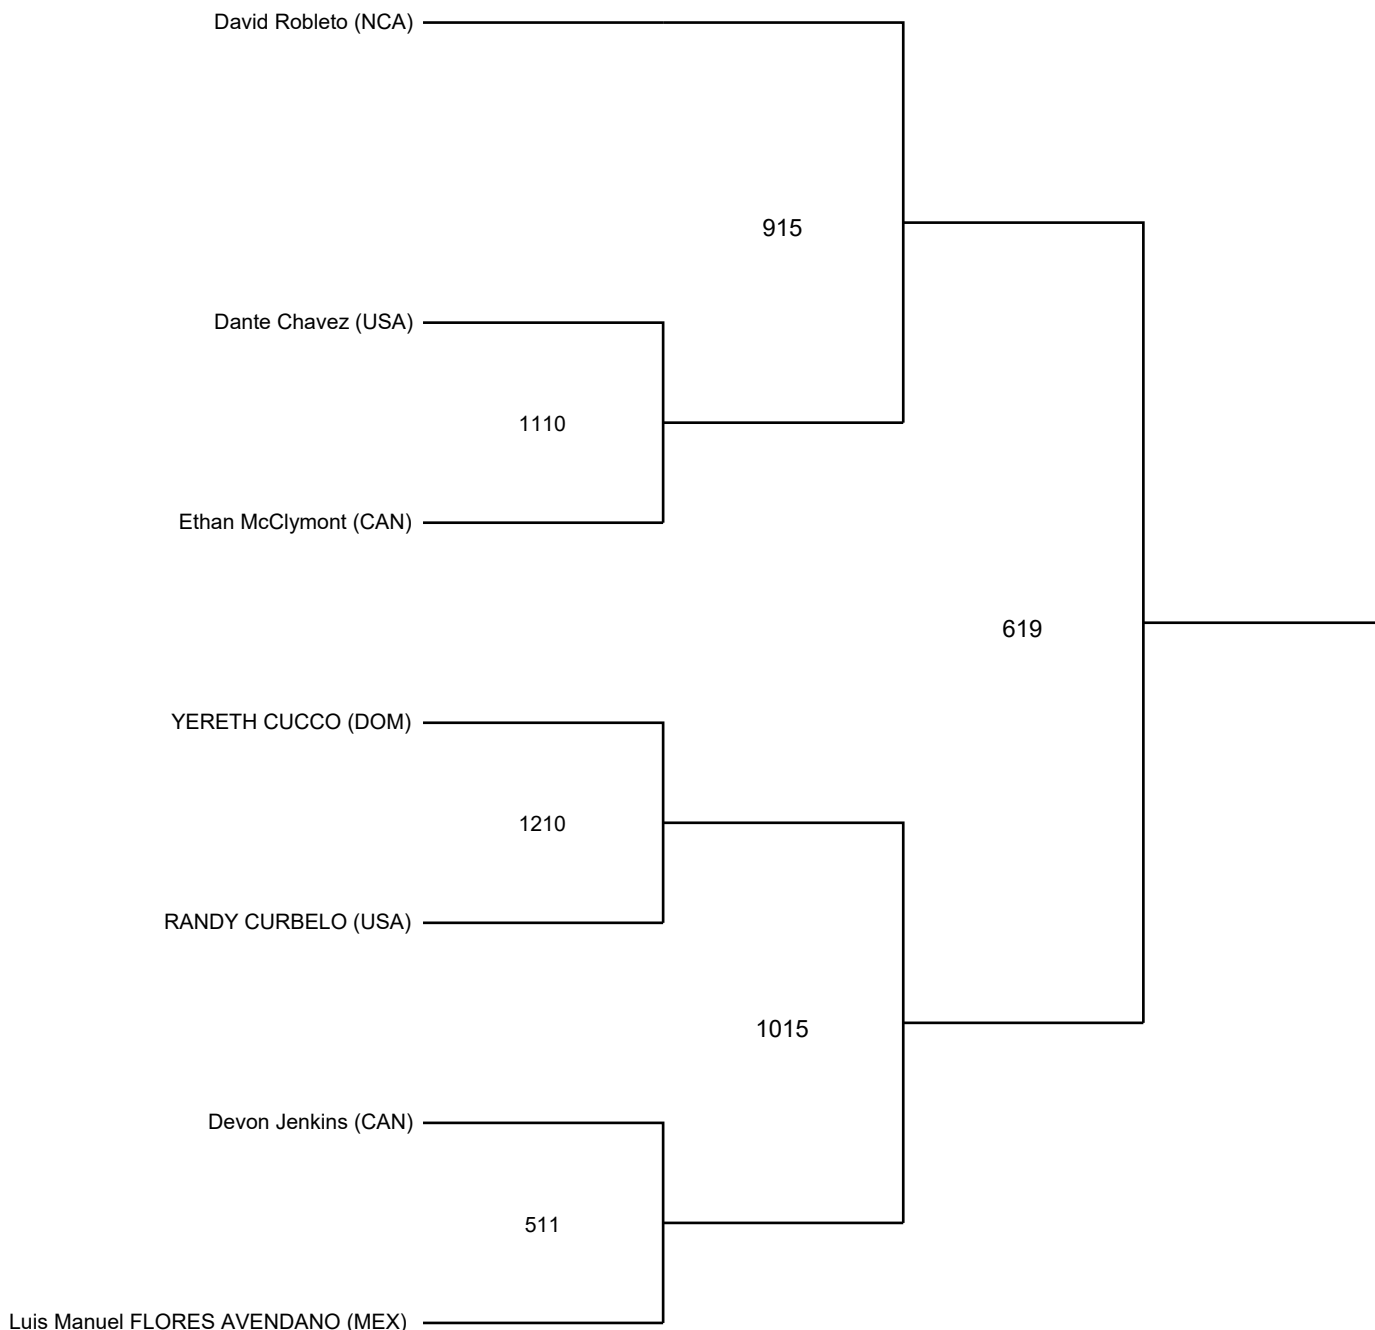

Results Bracket

Player Name	Q-Final	S-Final	Final

PTG - Win by point gap	WDR - Win by withdrawal	SUP - Win by Superiority	RSC - Win by Referee Stops Contest
PTF - Win by final score	DSQ - Win by disqualification	GDP - Win by Golden Point	PUN - Win by referee's punitive declaration