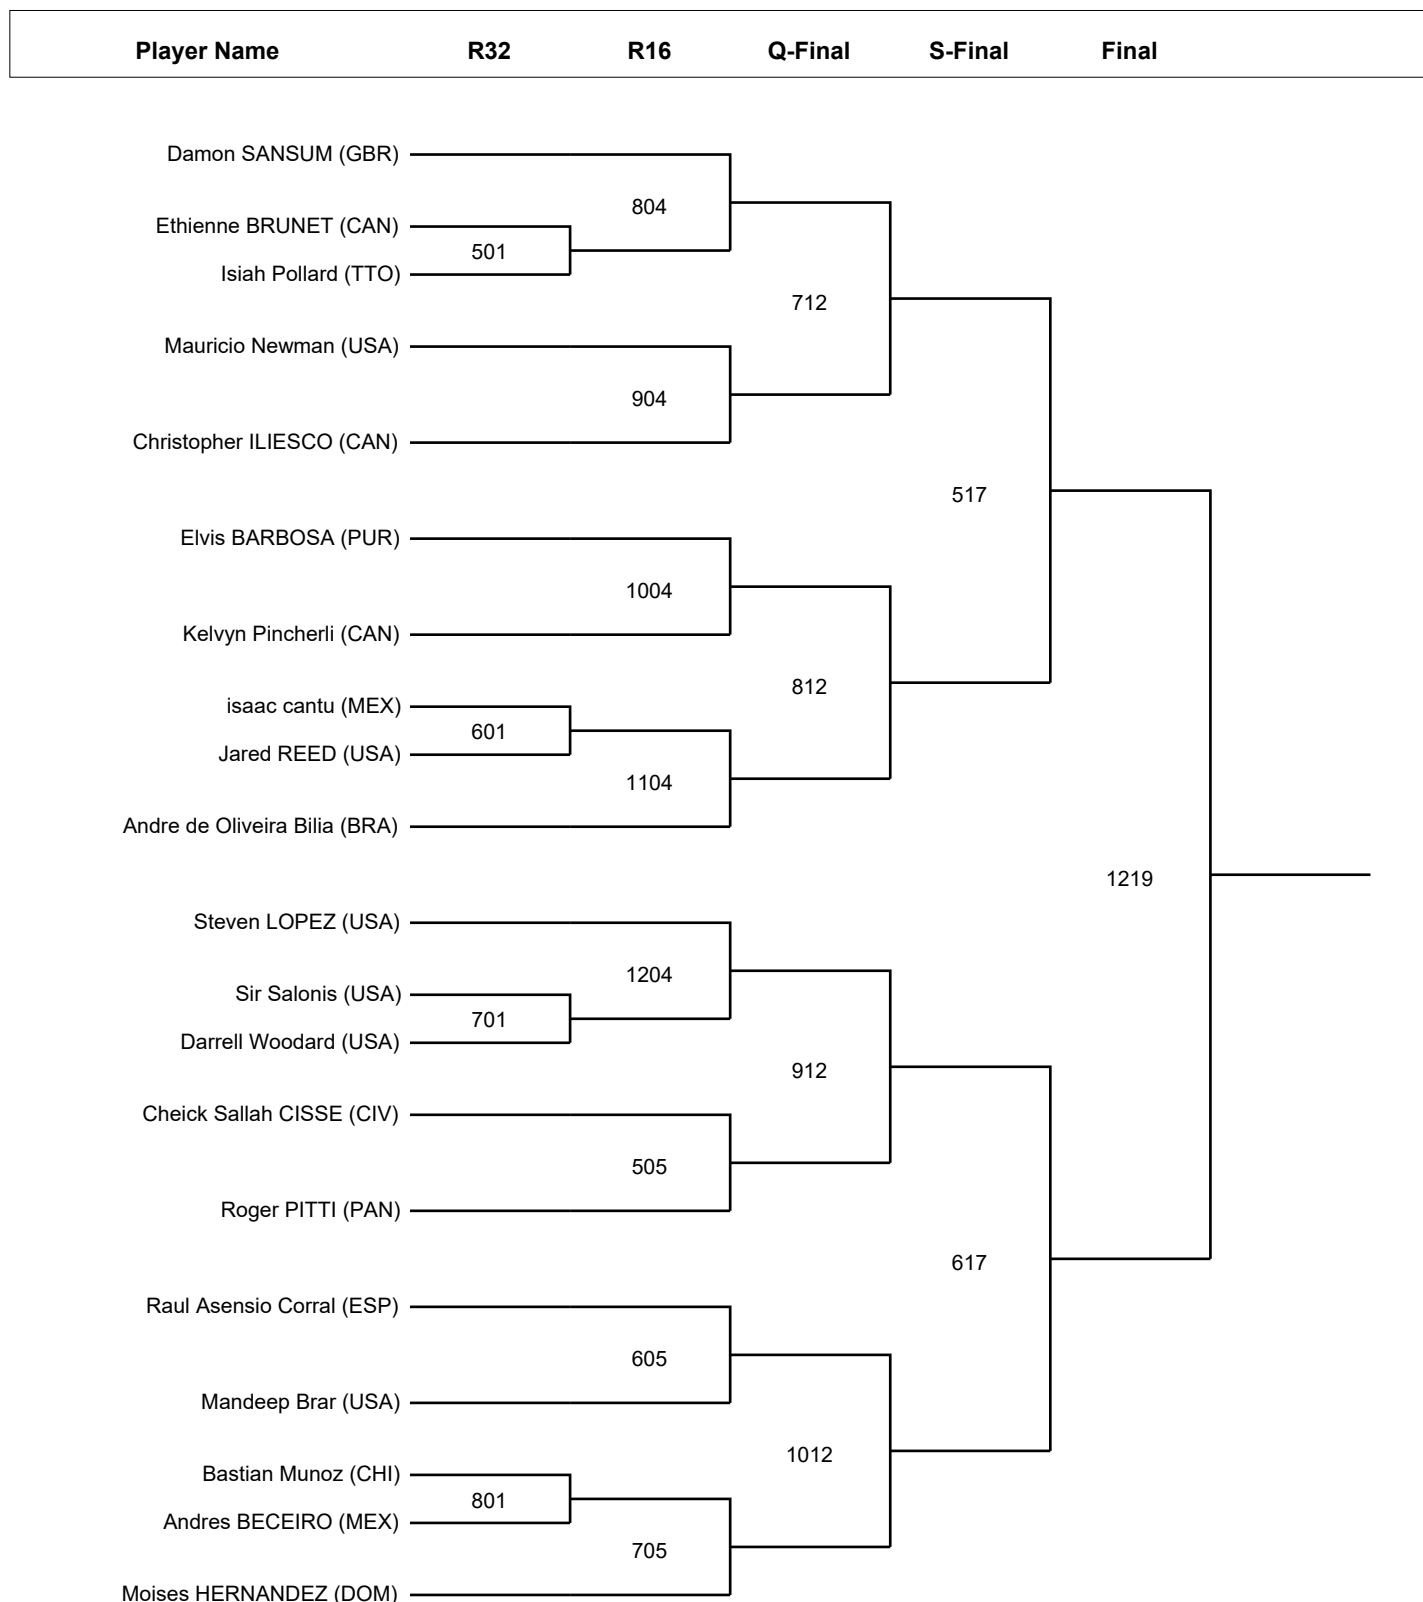

Results Bracket

PTG - Win by point gap	WDR - Win by withdrawal	SUP - Win by Superiority	RSC - Win by Referee Stops Contest
PTF - Win by final score	DSQ - Win by disqualification	GDP - Win by Golden Point	PUN - Win by referee's punitive declaration