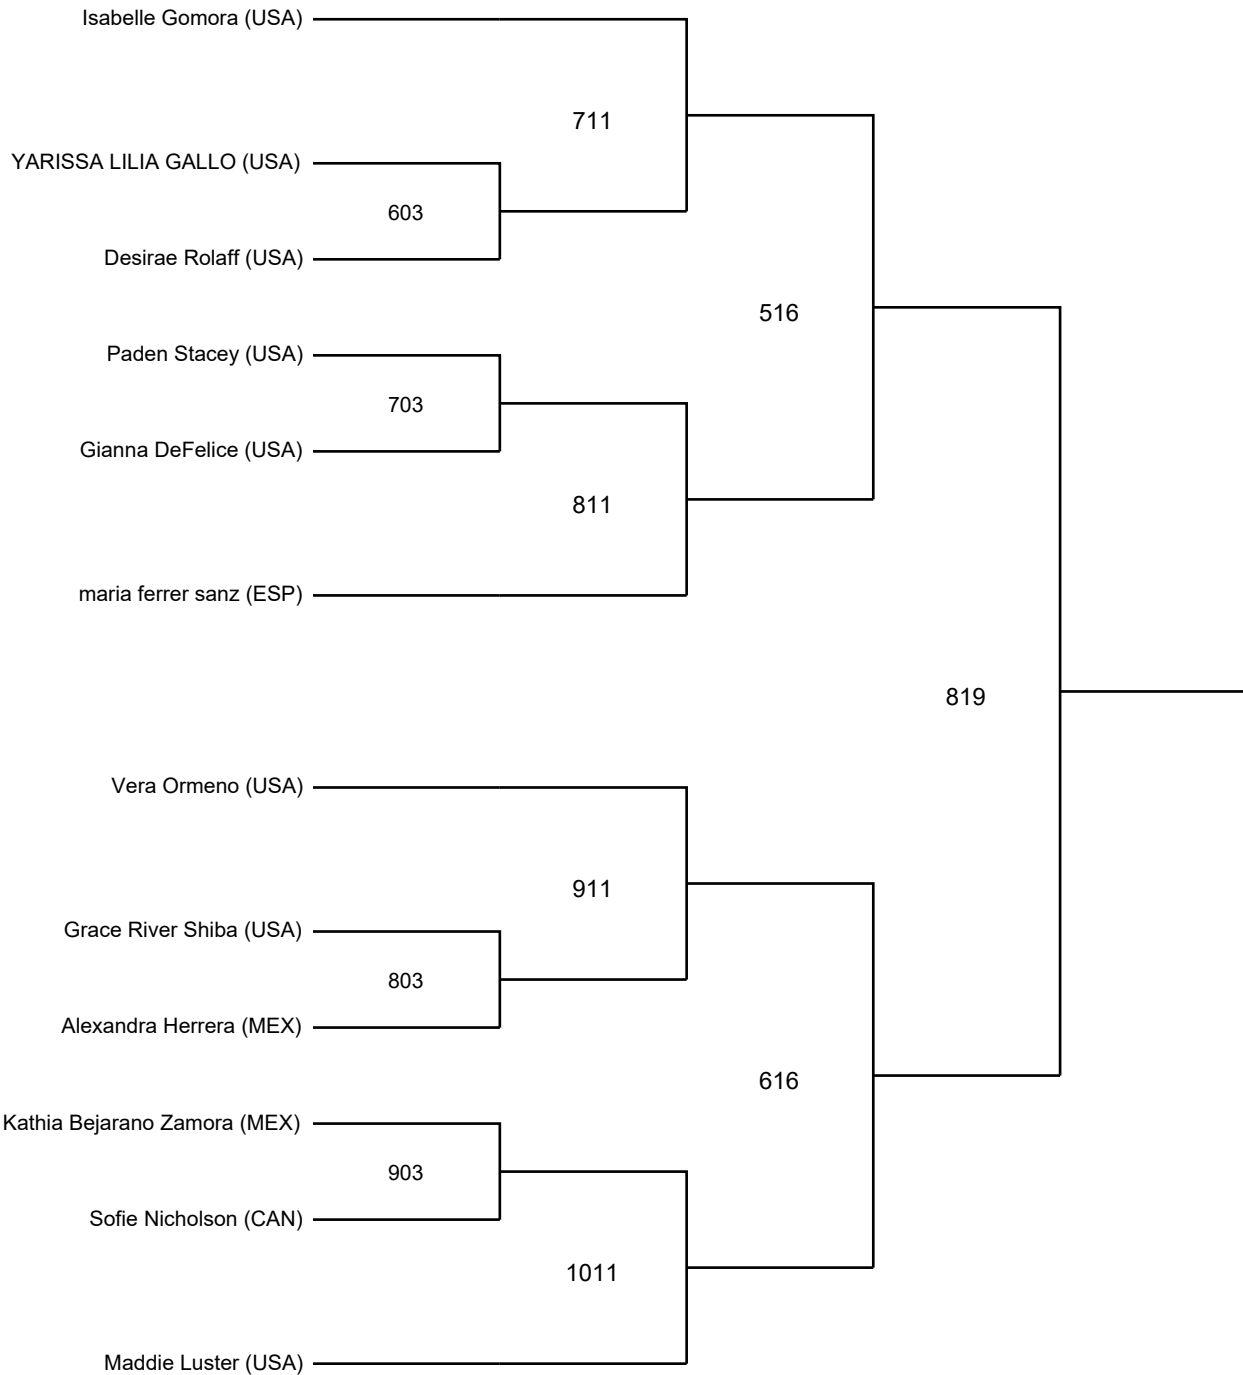

Results Bracket

Player Name	R16	Q-Final	S-Final	Final

PTG - Win by point gap	WDR - Win by withdrawal	SUP - Win by Superiority	RSC - Win by Referee Stops Contest
PTF - Win by final score	DSQ - Win by disqualification	GDP - Win by Golden Point	PUN - Win by referee's punitive declaration