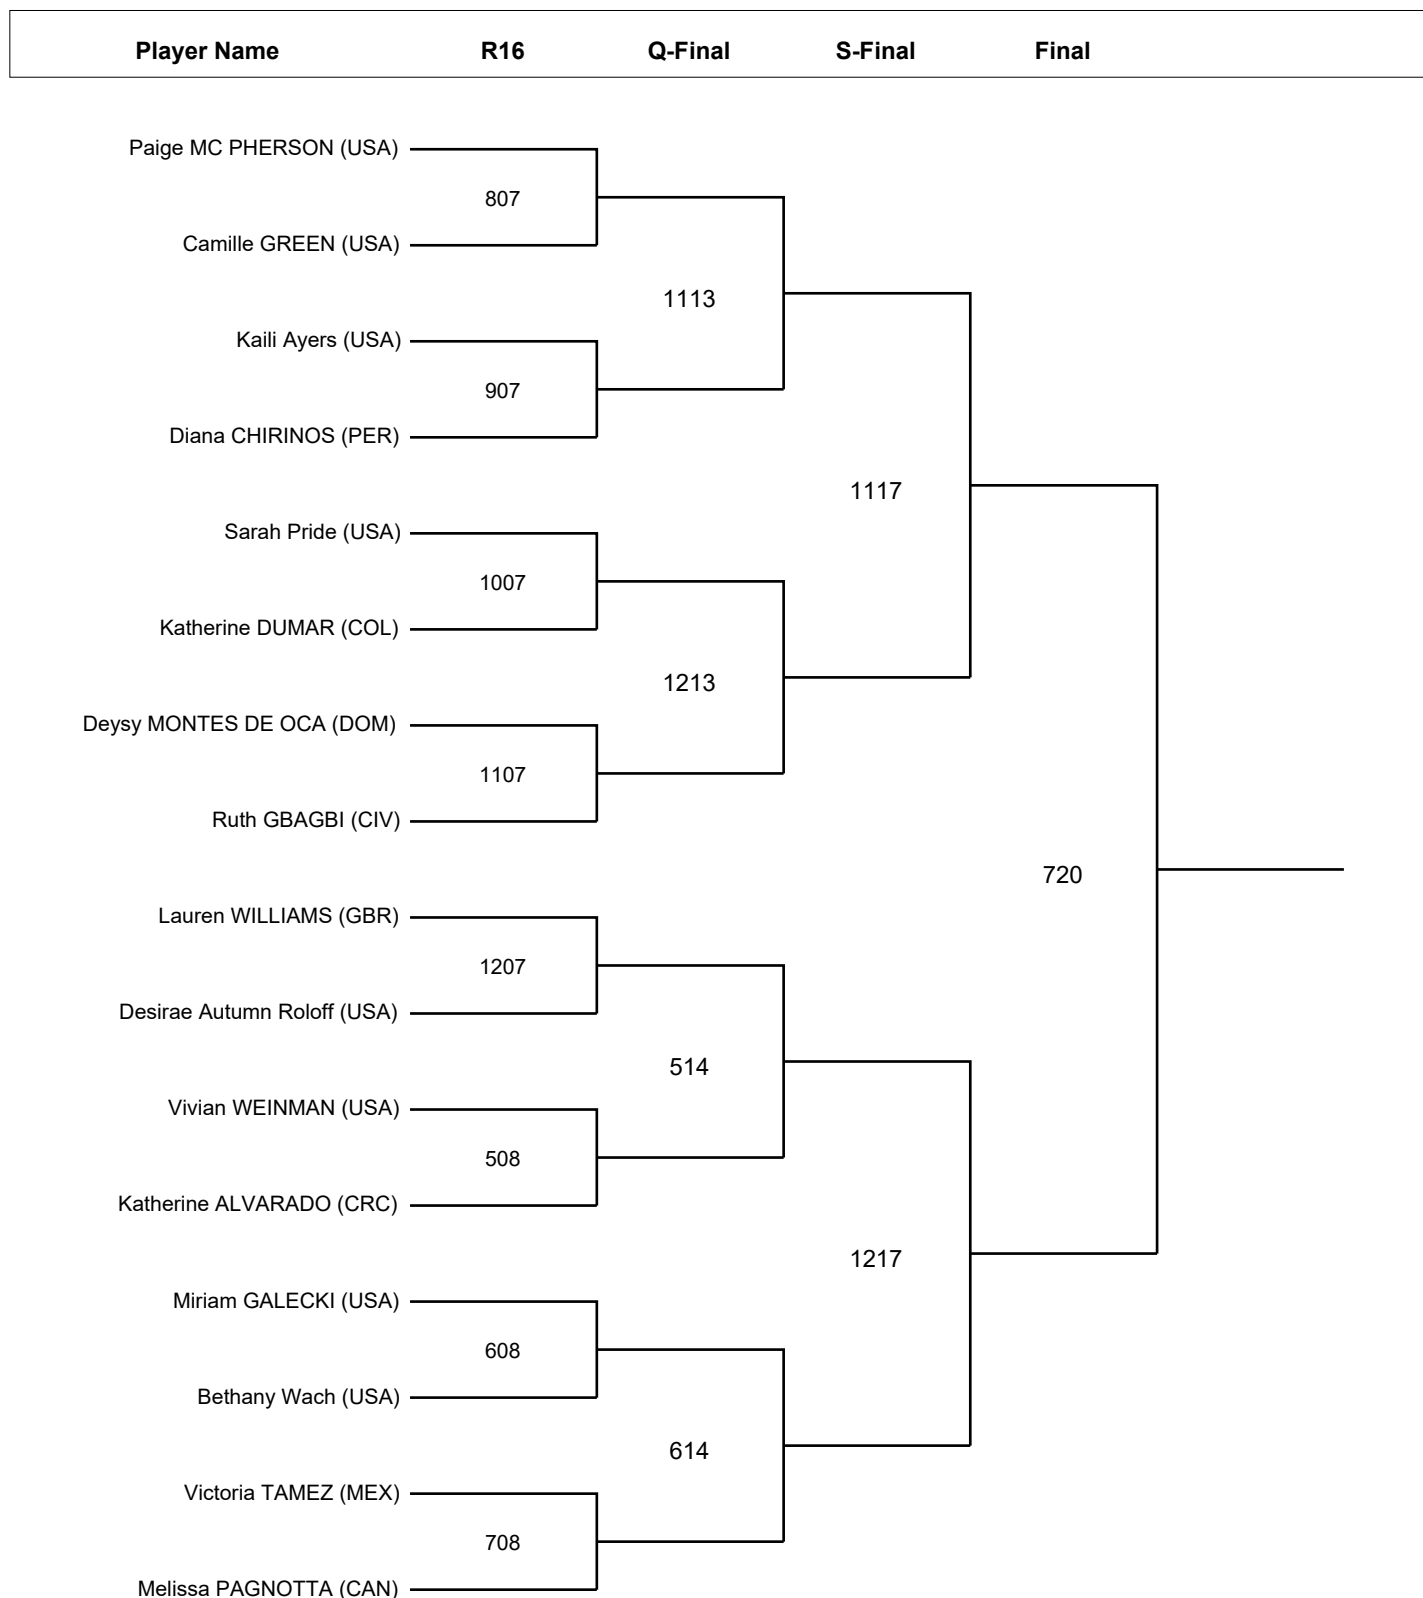

Results Bracket

PTG - Win by point gap	WDR - Win by withdrawal	SUP - Win by Superiority	RSC - Win by Referee Stops Contest
PTF - Win by final score	DSQ - Win by disqualification	GDP - Win by Golden Point	PUN - Win by referee's punitive declaration