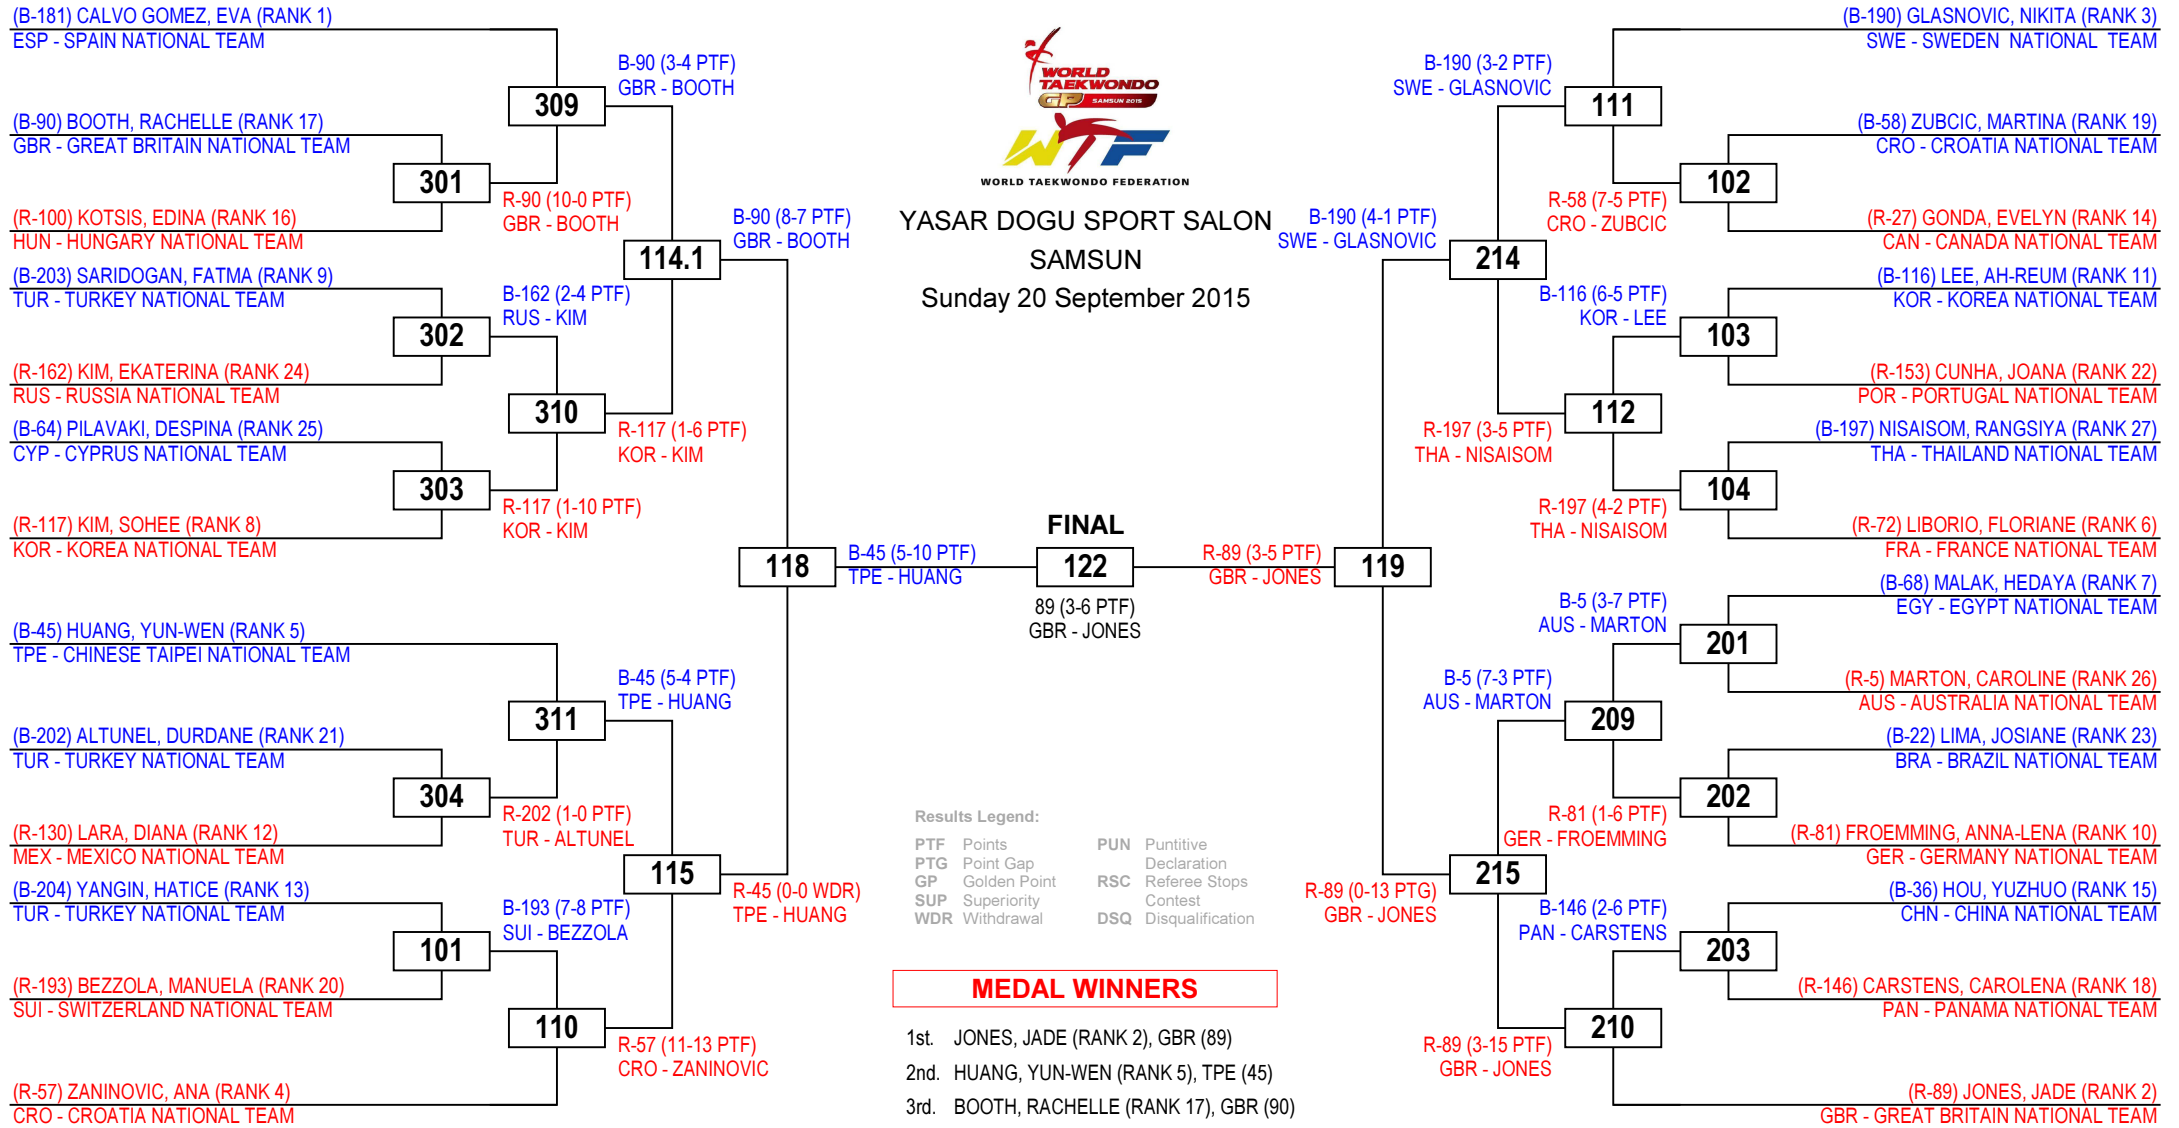

2015 WTF WORLD GRAND-PRIX SERIES 2 - WTF G4

Seniors Female A -57

Competitors: 27

YASAR DOGU SPORT SALON
SAMSUN
Sunday 20 September 2015

2015 WTF WORLD GRAND-PRIX SERIES 2 - WTF G4

Seniors Male A -68

Competitors: 30

YASAR DOGU SPORT SALON
SAMSUN
Sunday 20 September 2015

©2008 - 2015 Martial Arts Systems & Supplies - www.ma-regonline.com - Licensed to Martial Arts Systems & Supplies

Round 32 Round 16 Quarter Final Semi Final Final Semi Final Quarter Final Round 16 Round 32