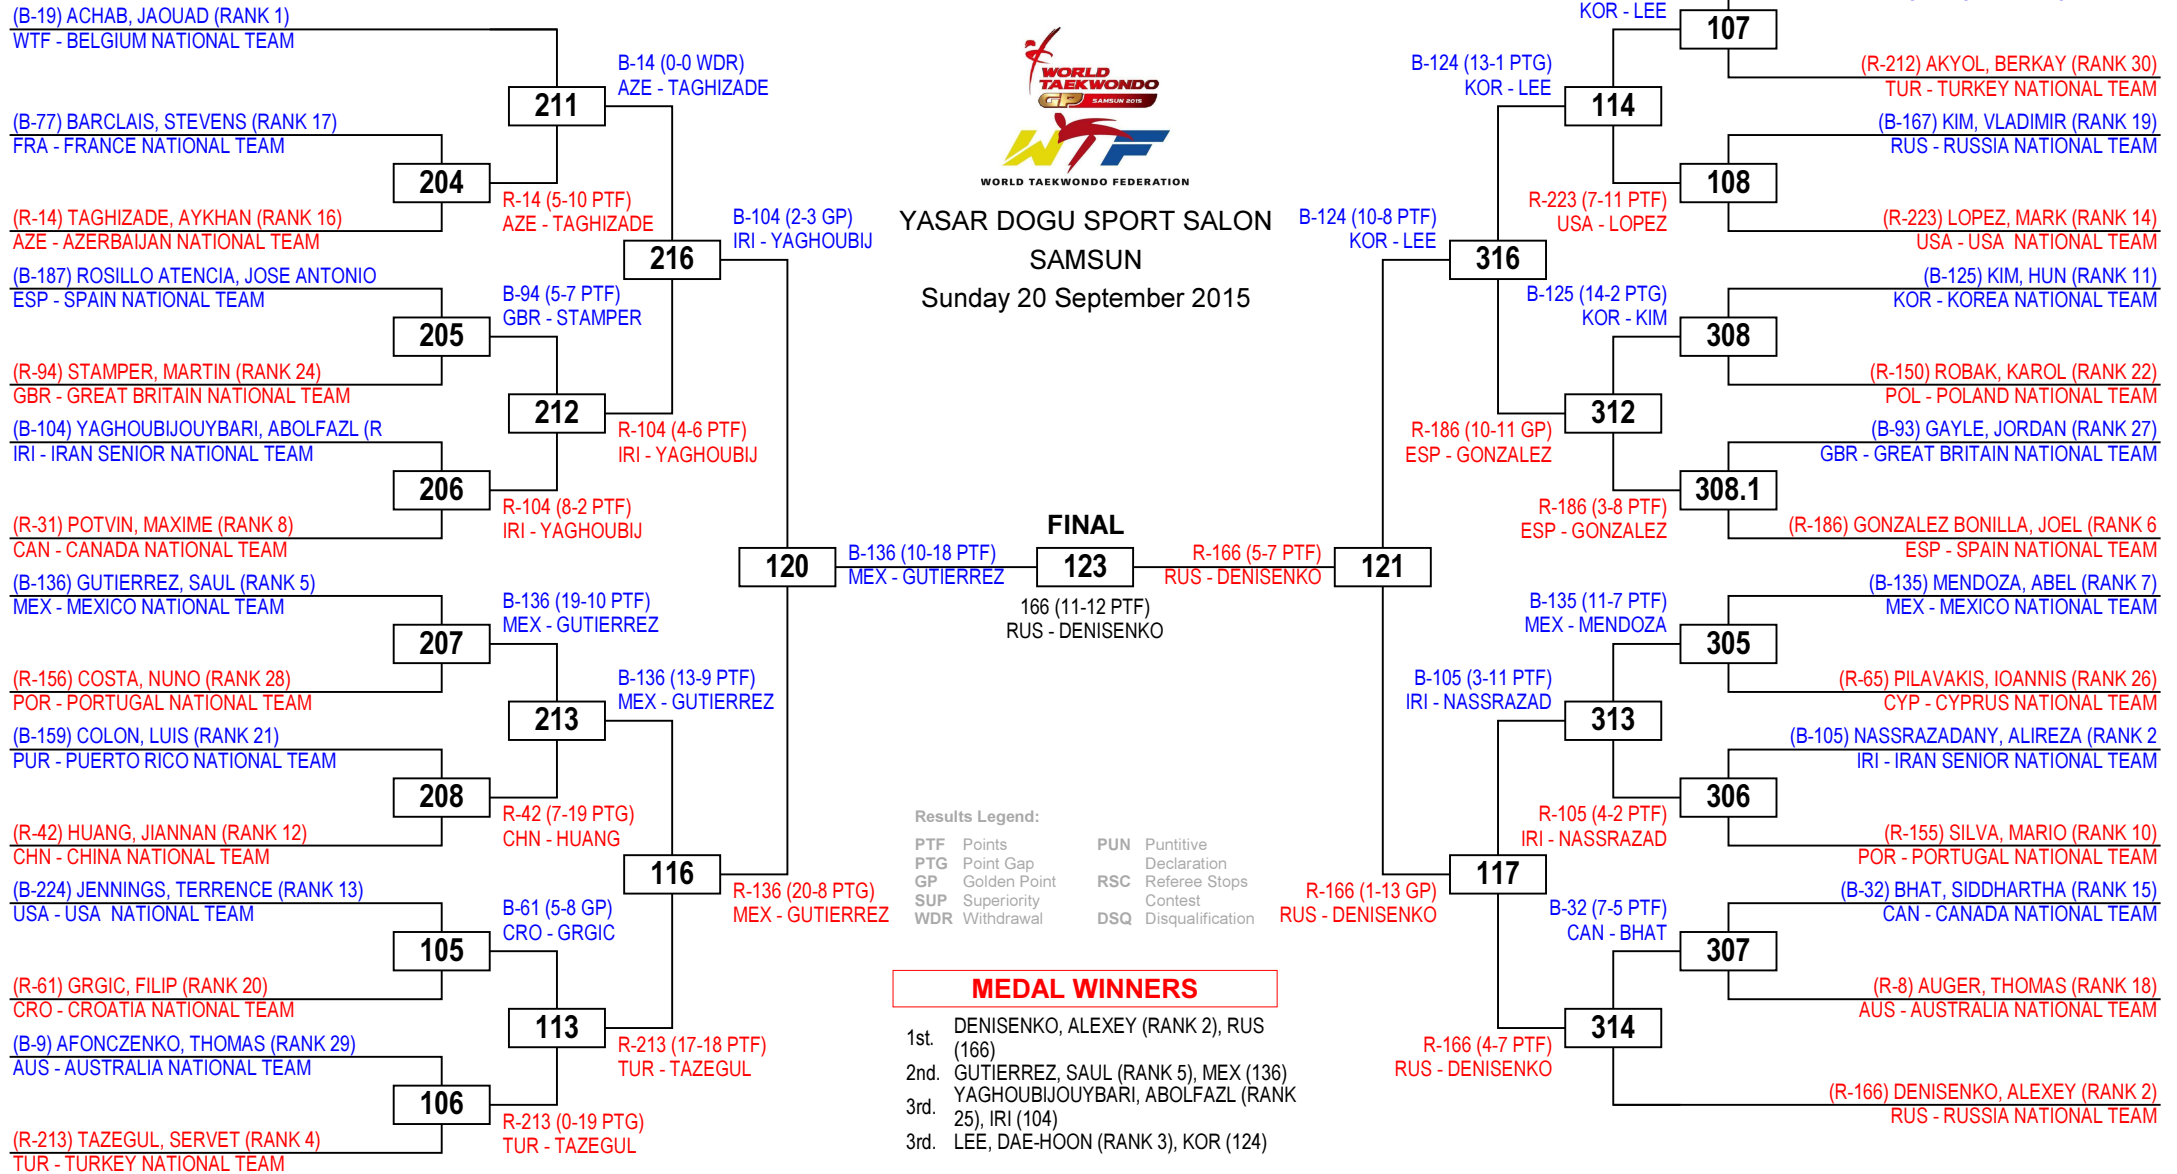

2015 WTF WORLD GRAND-PRIX SERIES 2 - WTF G4

Seniors Female A -57

Competitors: 27

YASAR DOGU SPORT SALON
SAMSUN
Sunday 20 September 2015

2015 WTF WORLD GRAND-PRIX SERIES 2 - WTF G4

Seniors Male A -68

Competitors: 30

YASAR DOGU SPORT SALON
SAMSUN
Sunday 20 September 2015

©2008 - 2015 Martial Arts Systems & Supplies - www.ma-regonline.com - Licensed to Martial Arts Systems & Supplies

Round 32 Round 16 Quarter Final Semi Final Final Semi Final Quarter Final Round 16 Round 32