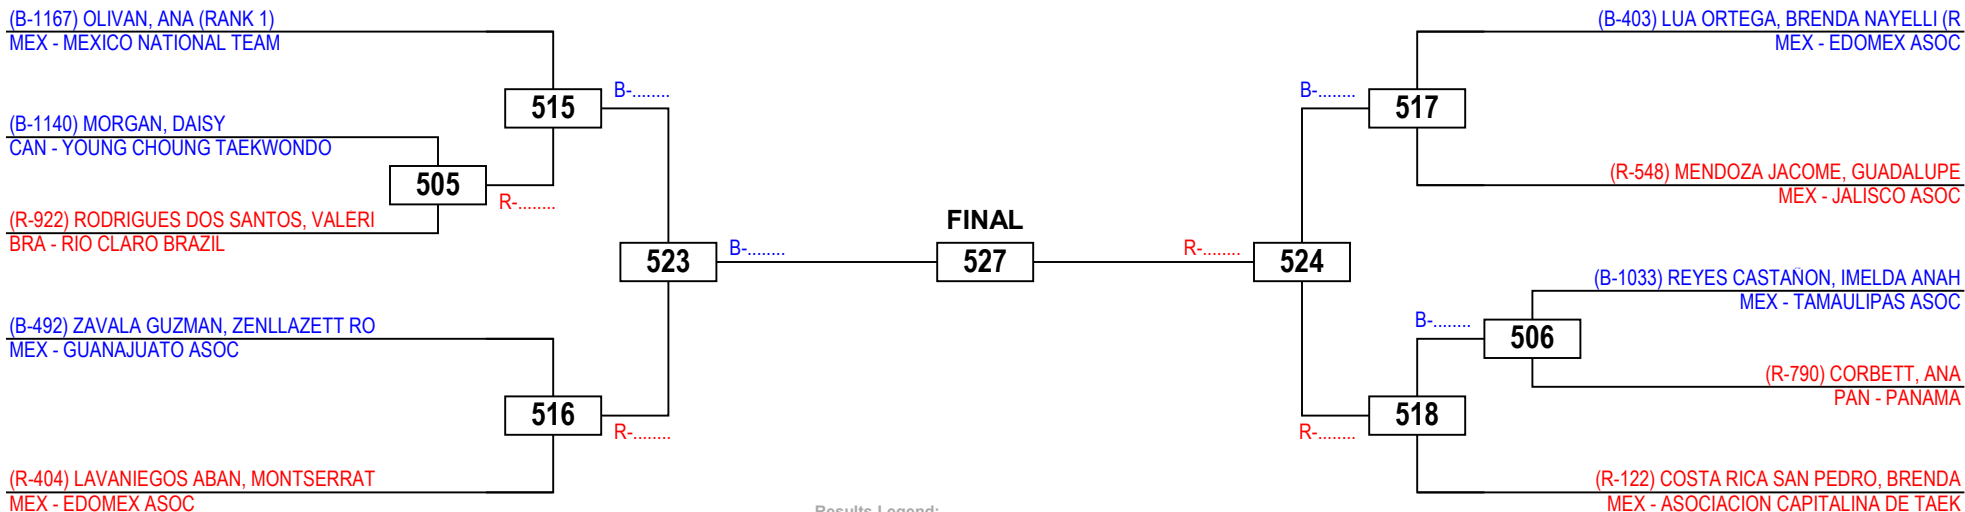

PAN AMERICAN OPEN 2015 - WTF G1

Seniors Female A -46

Competitors: 10

Aguascalientes

Friday 11 September 2015

Results Legend:

PTF	Points	PUN	Punitive Declaration
PTG	Point Gap	RSC	Referee Stops Contest
GP	Golden Point	DSQ	Disqualification
SUP	Superiority		
WDR	Withdrawal		