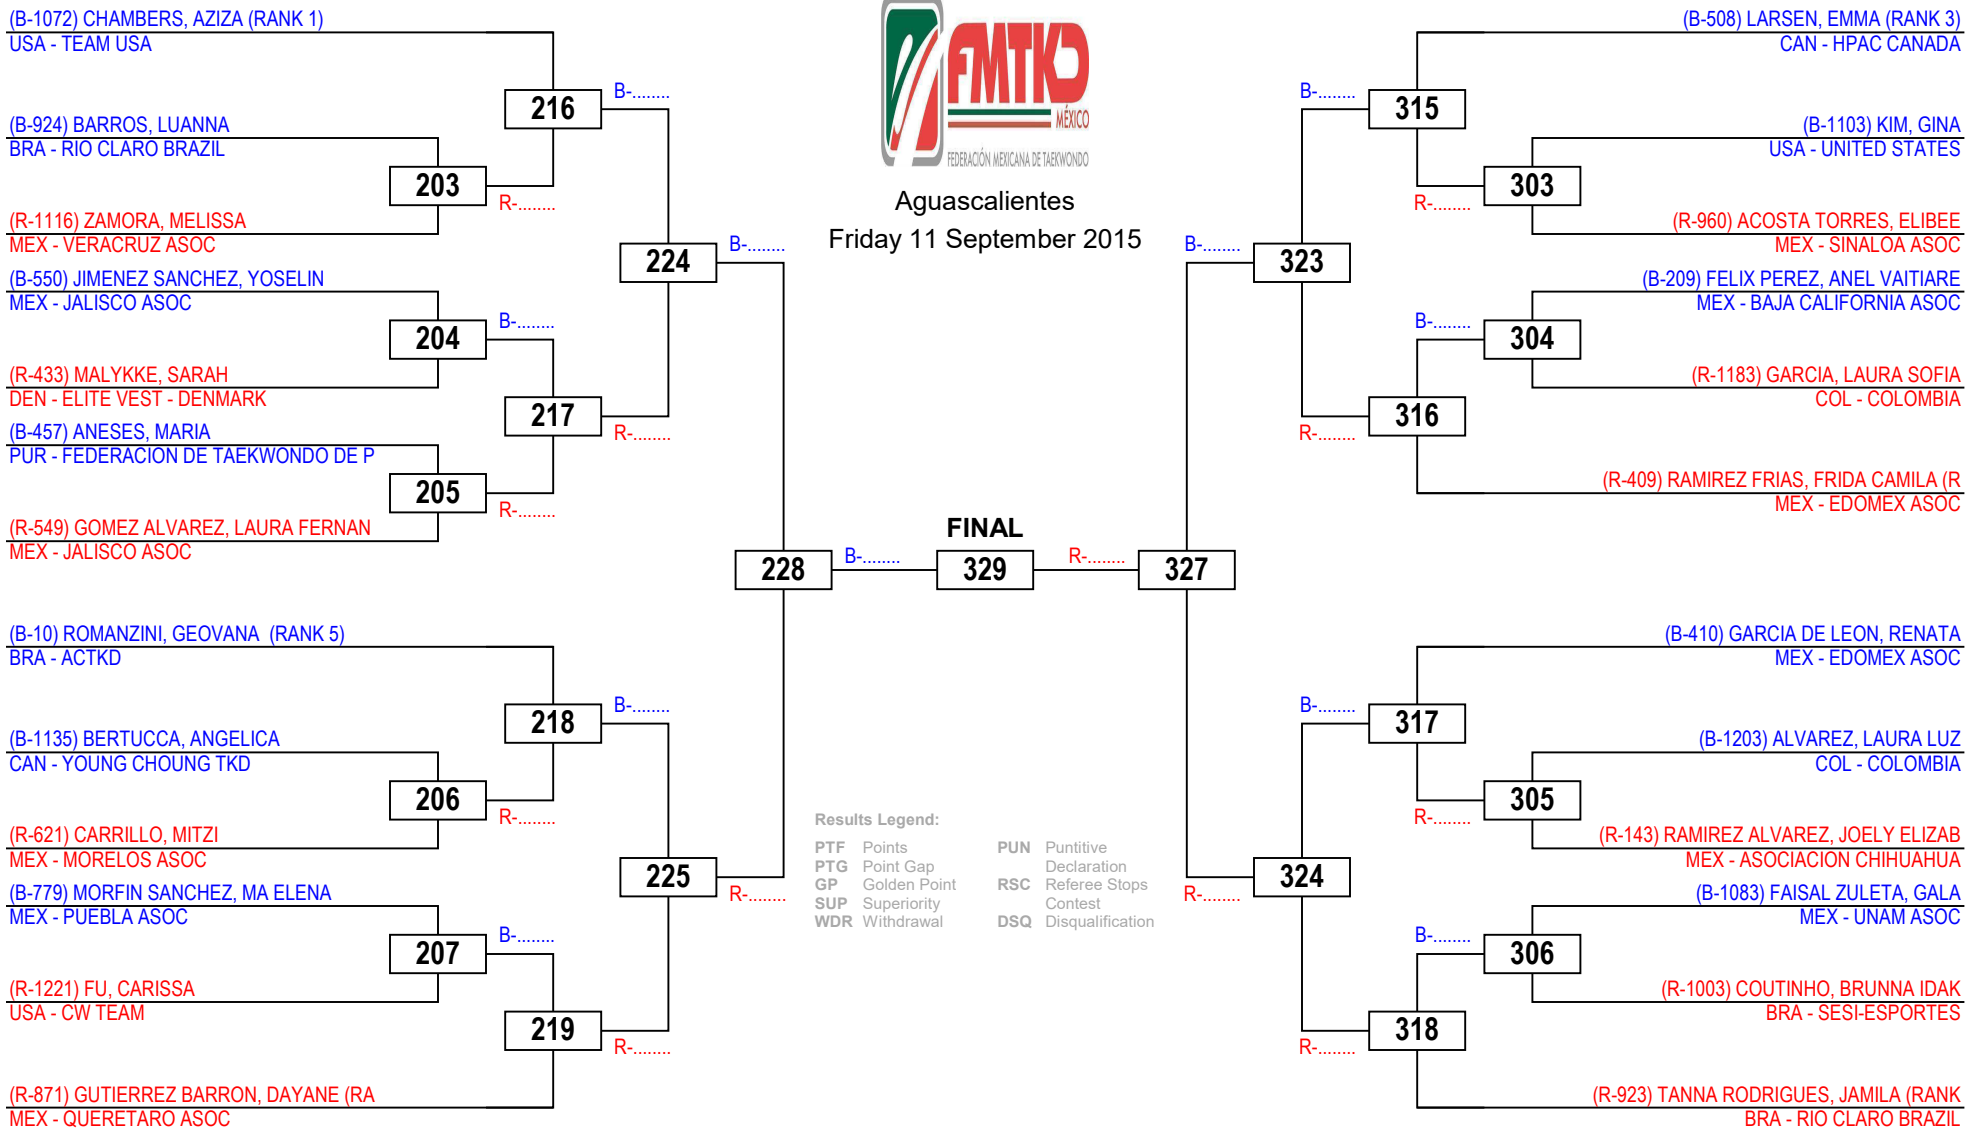

PAN AMERICAN OPEN 2015 - WTF G1

Seniors Female A -46

Competitors: 10

Aguascalientes

Friday 11 September 2015

Results Legend:

PTF	Points	PUN	Punitive Declaration
PTG	Point Gap	RSC	Referee Stops Contest
GP	Golden Point	DSQ	Disqualification
SUP	Superiority		
WDR	Withdrawal		

PAN AMERICAN OPEN 2015 - WTF G1

Seniors Female A -53

Competitors: 25

Aguascalientes
Friday 11 September 2015

PAN AMERICAN OPEN 2015 - WTF G1

Seniors Female A -62

Competitors: 20

Aguascalientes
Friday 11 September 2015

PAN AMERICAN OPEN 2015 - WTF G1

Seniors Female A -73

Competitors: 8

Aguascalientes

Friday 11 September 2015

Results Legend:

PTF	Points	PUN	Punitive
PTG	Point Gap		Declaration
GP	Golden Point	RSC	Referee Stops
SUP	Superiority		Contest
WDR	Withdrawal	DSQ	Disqualification

Results Legend:

PTF	Points	PUN	Punitive
PTG	Point Gap		Declaration
GP	Golden Point	RSC	Referee Stops
SUP	Superiority		Contest
WDR	Withdrawal	DSQ	Disqualification