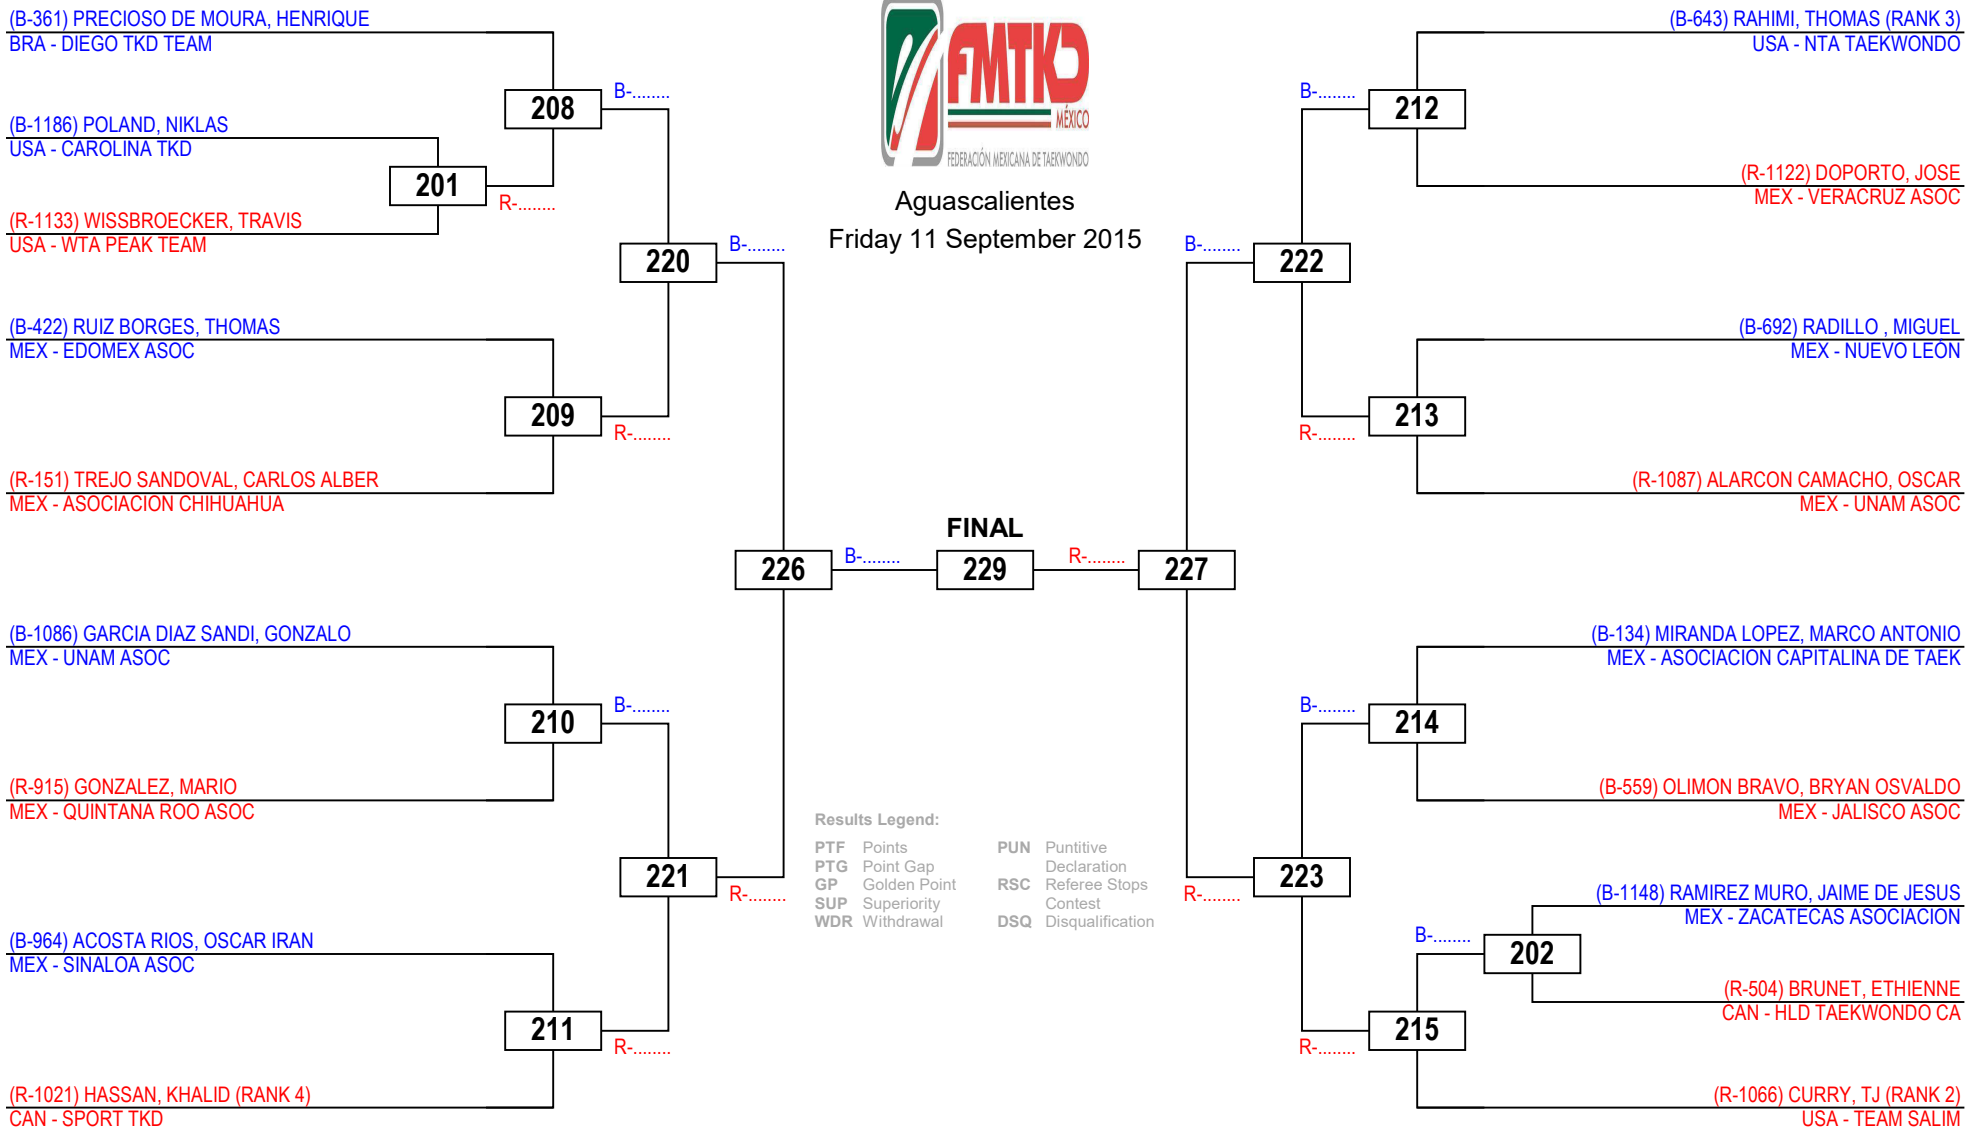

PAN AMERICAN OPEN 2015 - WTF G1

Seniors Female A -73

Competitors: 8

Aguascalientes

Friday 11 September 2015

Results Legend:

PTF	Points	PUN	Punitive
PTG	Point Gap		Declaration
GP	Golden Point	RSC	Referee Stops
SUP	Superiority		Contest
WDR	Withdrawal	DSQ	Disqualification

PAN AMERICAN OPEN 2015 - WTF G1

Seniors Male A -54

Competitors: 21

Aguascalientes
Friday 11 September 2015

PAN AMERICAN OPEN 2015 - WTF G1

Seniors Male A -63

Competitors: 26

Aguascalientes
Friday 11 September 2015

PAN AMERICAN OPEN 2015 - WTF G1

Seniors Male A -74

Competitors: 18

Aguascalientes
Friday 11 September 2015

PAN AMERICAN OPEN 2015 - WTF G1

Seniors Male A -87

Competitors: 18

Aguascalientes
Friday 11 September 2015

Results Legend:

PTF	Points	PUN	Punitive
PTG	Point Gap		Declaration
GP	Golden Point	RSC	Referee Stops
SUP	Superiority		Contest
WDR	Withdrawal	DSQ	Disqualification