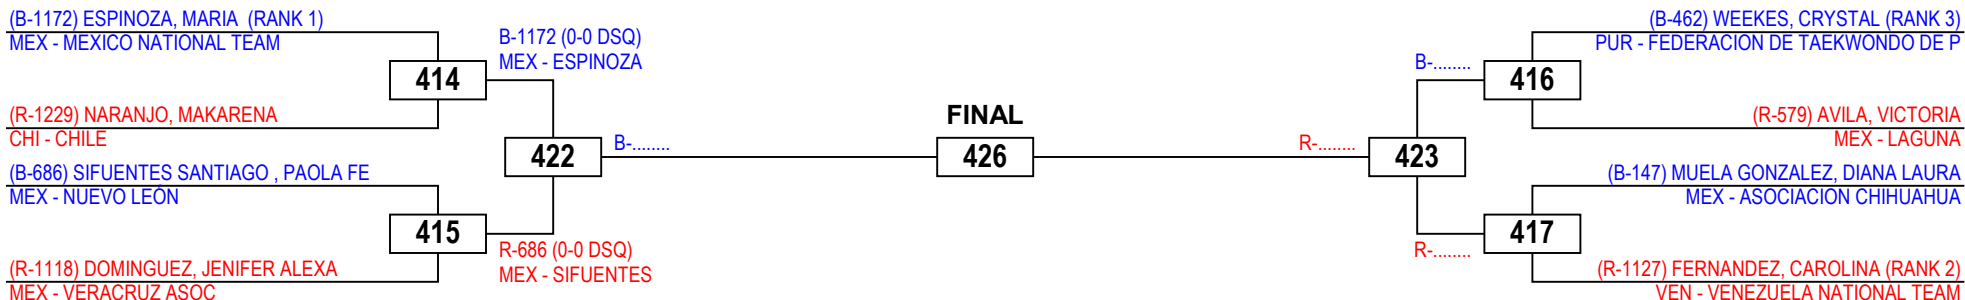

PAN AMERICAN OPEN 2015 - WTF G1

Seniors Female A -73

Competitors: 8

Aguascalientes

Friday 11 September 2015

Results Legend:

PTF	Points	PUN	Punitive
PTG	Point Gap		Declaration
GP	Golden Point	RSC	Referee Stops
SUP	Superiority		Contest
WDR	Withdrawal	DSQ	Disqualification