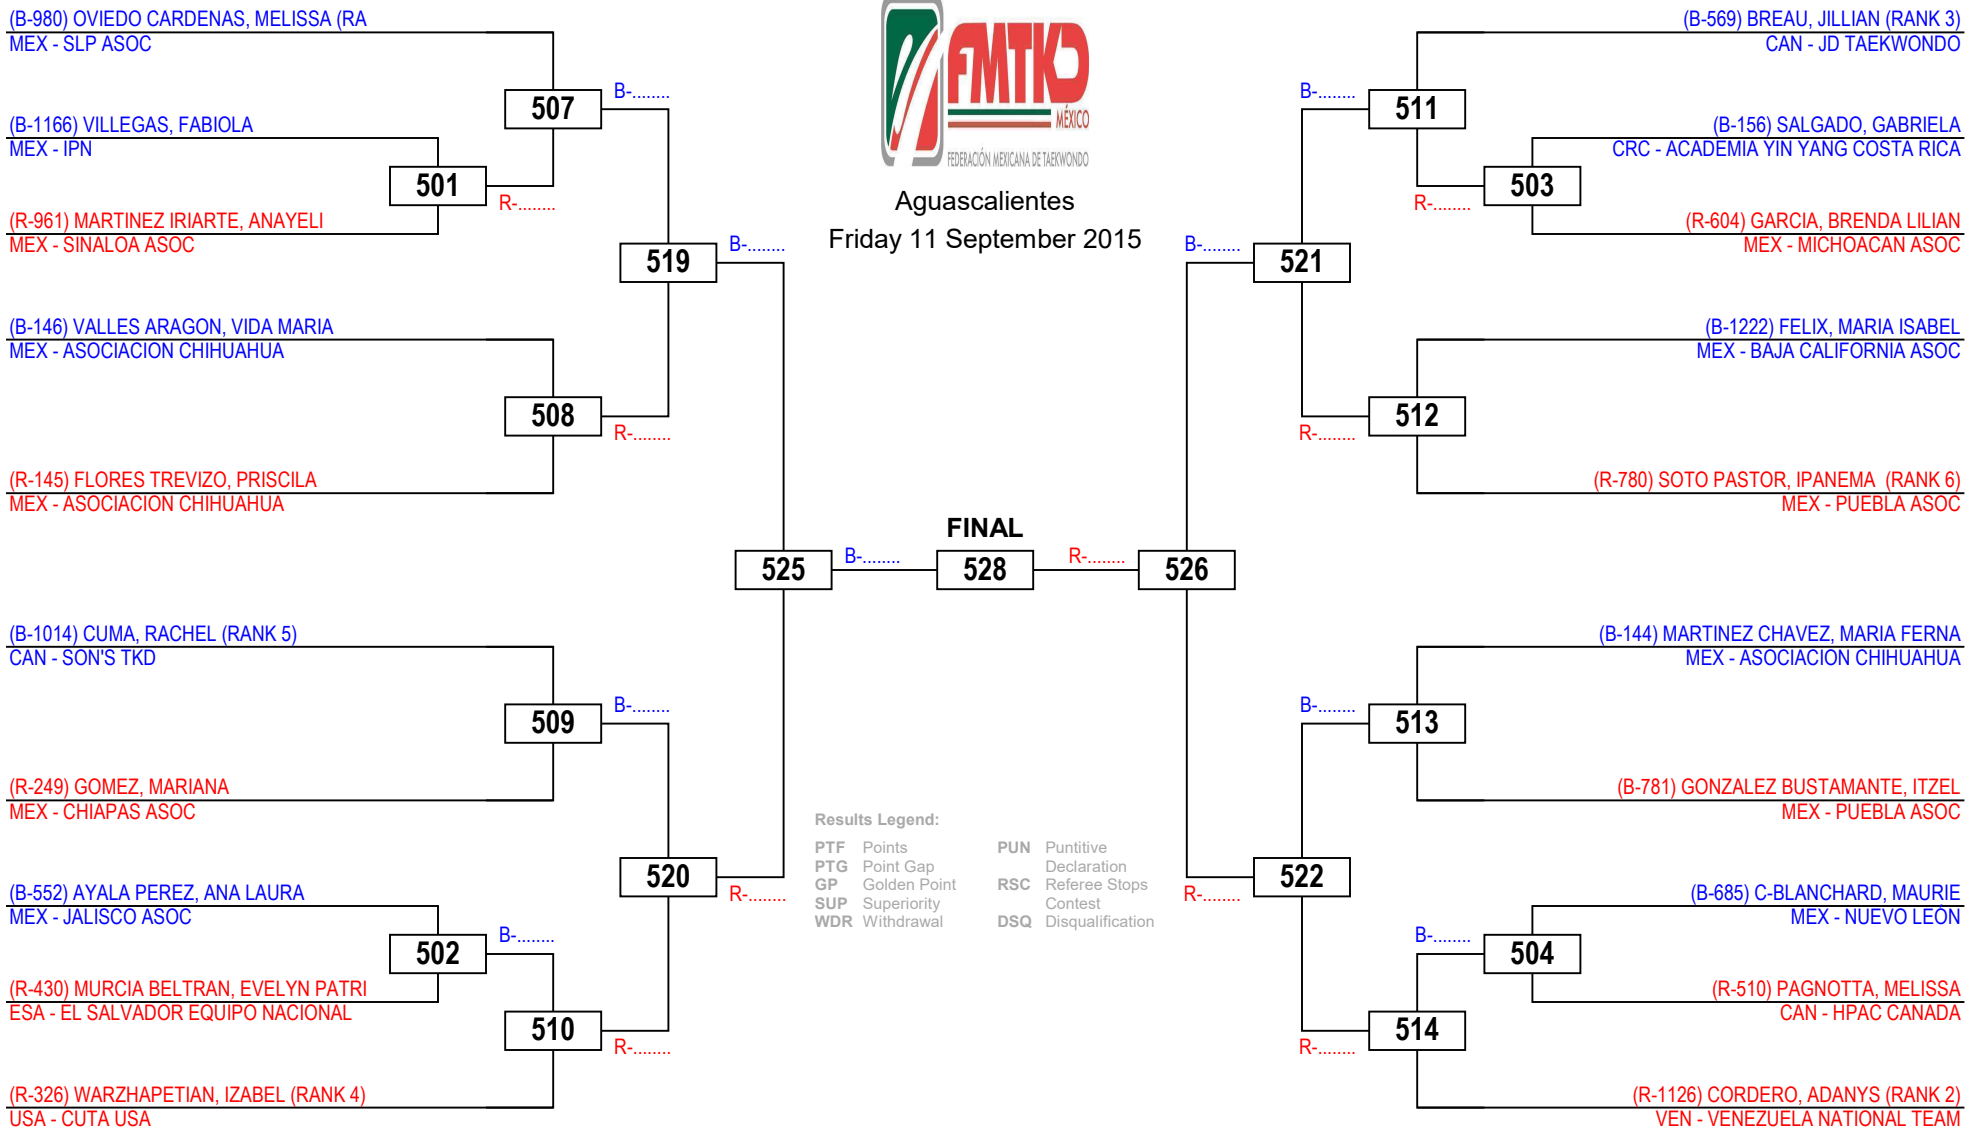

PAN AMERICAN OPEN 2015 - WTF G1

Seniors Female A -46

Competitors: 10

Aguascalientes

Friday 11 September 2015

Results Legend:

PTF	Points	PUN	Punitive Declaration
PTG	Point Gap	RSC	Referee Stops Contest
GP	Golden Point	DSQ	Disqualification
SUP	Superiority		
WDR	Withdrawal		

PAN AMERICAN OPEN 2015 - WTF G1

Seniors Female A -53

Competitors: 25

Aguascalientes
Friday 11 September 2015

PAN AMERICAN OPEN 2015 - WTF G1

Seniors Female A -62

Competitors: 20

Aguascalientes
Friday 11 September 2015

PAN AMERICAN OPEN 2015 - WTF G1

Seniors Female A -73

Competitors: 8

Aguascalientes

Friday 11 September 2015

Results Legend:

PTF	Points	PUN	Punitive
PTG	Point Gap		Declaration
GP	Golden Point	RSC	Referee Stops
SUP	Superiority		Contest
WDR	Withdrawal	DSQ	Disqualification

Results Legend:

PTF	Points	PUN	Punitive
PTG	Point Gap		Declaration
GP	Golden Point	RSC	Referee Stops
SUP	Superiority		Contest
WDR	Withdrawal	DSQ	Disqualification