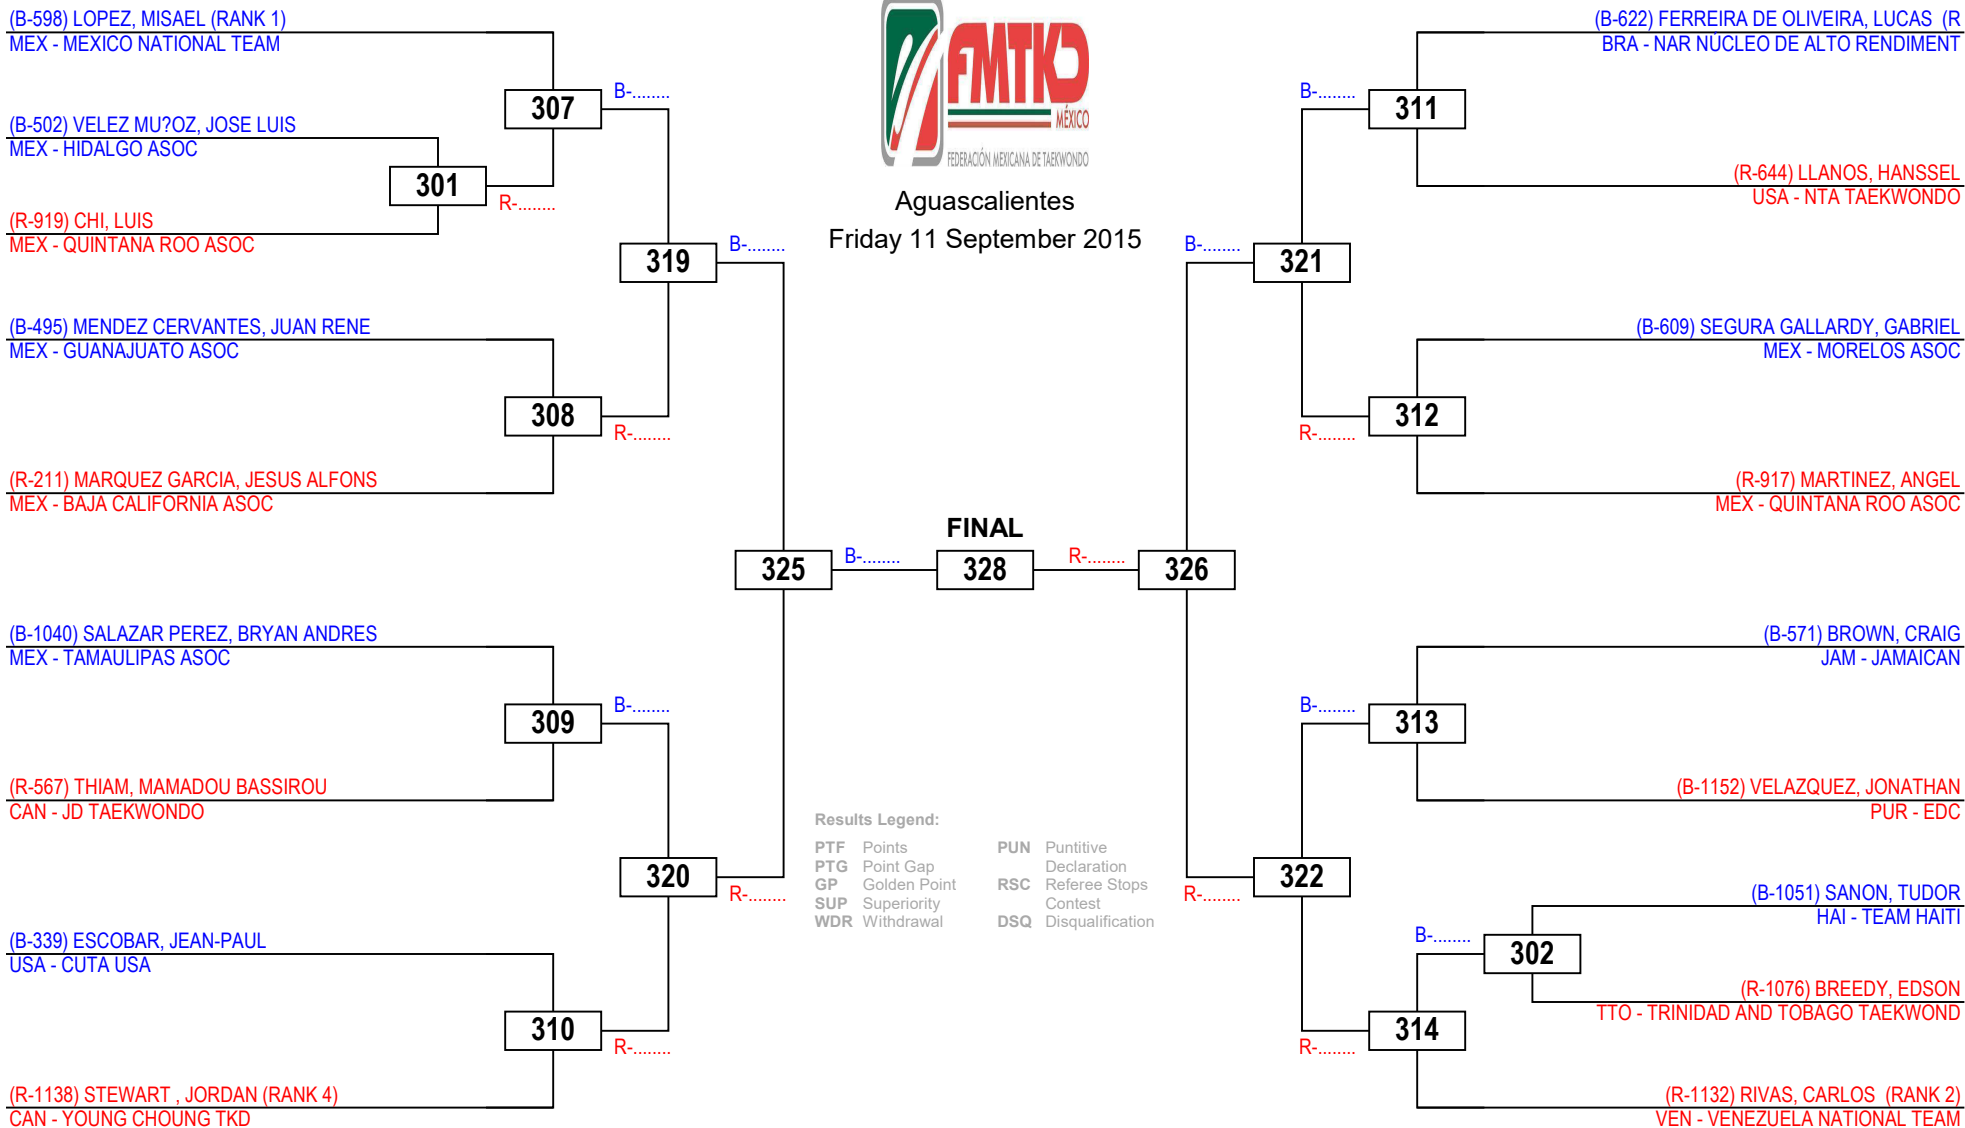

PAN AMERICAN OPEN 2015 - WTF G1

Seniors Female A -73

Competitors: 8

Aguascalientes

Friday 11 September 2015

Results Legend:

PTF	Points	PUN	Punitive
PTG	Point Gap		Declaration
GP	Golden Point	RSC	Referee Stops
SUP	Superiority		Contest
WDR	Withdrawal	DSQ	Disqualification

PAN AMERICAN OPEN 2015 - WTF G1

Seniors Male A -54

Competitors: 21

Aguascalientes
Friday 11 September 2015

PAN AMERICAN OPEN 2015 - WTF G1

Seniors Male A -63

Competitors: 26

Aguascalientes
Friday 11 September 2015

PAN AMERICAN OPEN 2015 - WTF G1

Seniors Male A -74

Competitors: 18

Aguascalientes
Friday 11 September 2015

PAN AMERICAN OPEN 2015 - WTF G1

Seniors Male A -87

Competitors: 18

Aguascalientes
Friday 11 September 2015

Results Legend:

PTF	Points	PUN	Punitive
PTG	Point Gap		Declaration
GP	Golden Point	RSC	Referee Stops
SUP	Superiority		Contest
WDR	Withdrawal	DSQ	Disqualification