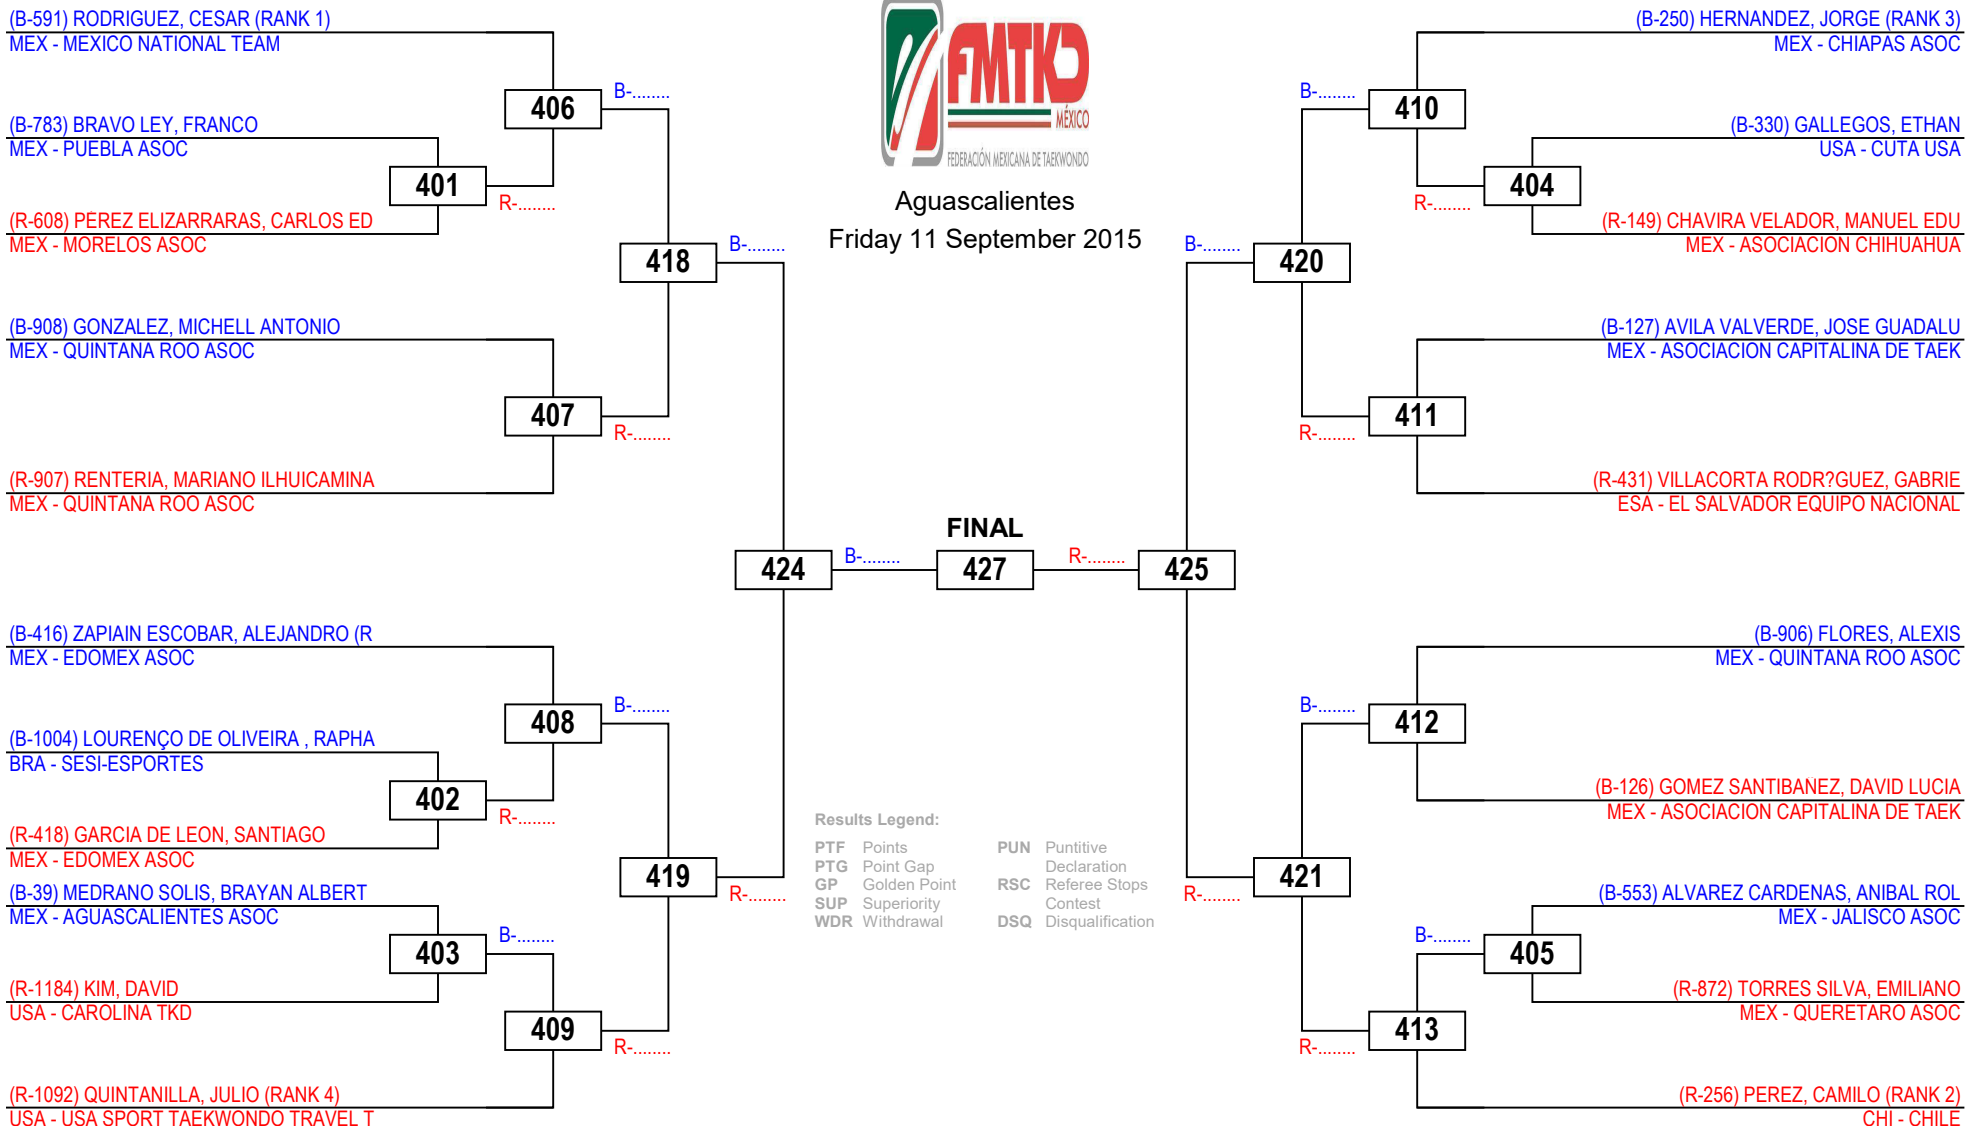

PAN AMERICAN OPEN 2015 - WTF G1

Seniors Female A -53

Competitors: 25

Aguascalientes
Friday 11 September 2015

PAN AMERICAN OPEN 2015 - WTF G1

Seniors Female A -62

Competitors: 20

Aguascalientes
Friday 11 September 2015

PAN AMERICAN OPEN 2015 - WTF G1

Seniors Female A -73

Competitors: 8

Aguascalientes

Friday 11 September 2015

Results Legend:

PTF	Points	PUN	Punitive
PTG	Point Gap		Declaration
GP	Golden Point	RSC	Referee Stops
SUP	Superiority		Contest
WDR	Withdrawal	DSQ	Disqualification

PAN AMERICAN OPEN 2015 - WTF G1

Seniors Male A -54

Competitors: 21

Aguascalientes
Friday 11 September 2015

PAN AMERICAN OPEN 2015 - WTF G1

Seniors Male A -63

Competitors: 26

Aguascalientes
Friday 11 September 2015

Results Legend:

PTF	Points	PUN	Punitive
PTG	Point Gap		Declaration
GP	Golden Point	RSC	Referee Stops
SUP	Superiority		Contest
WDR	Withdrawal	DSQ	Disqualification