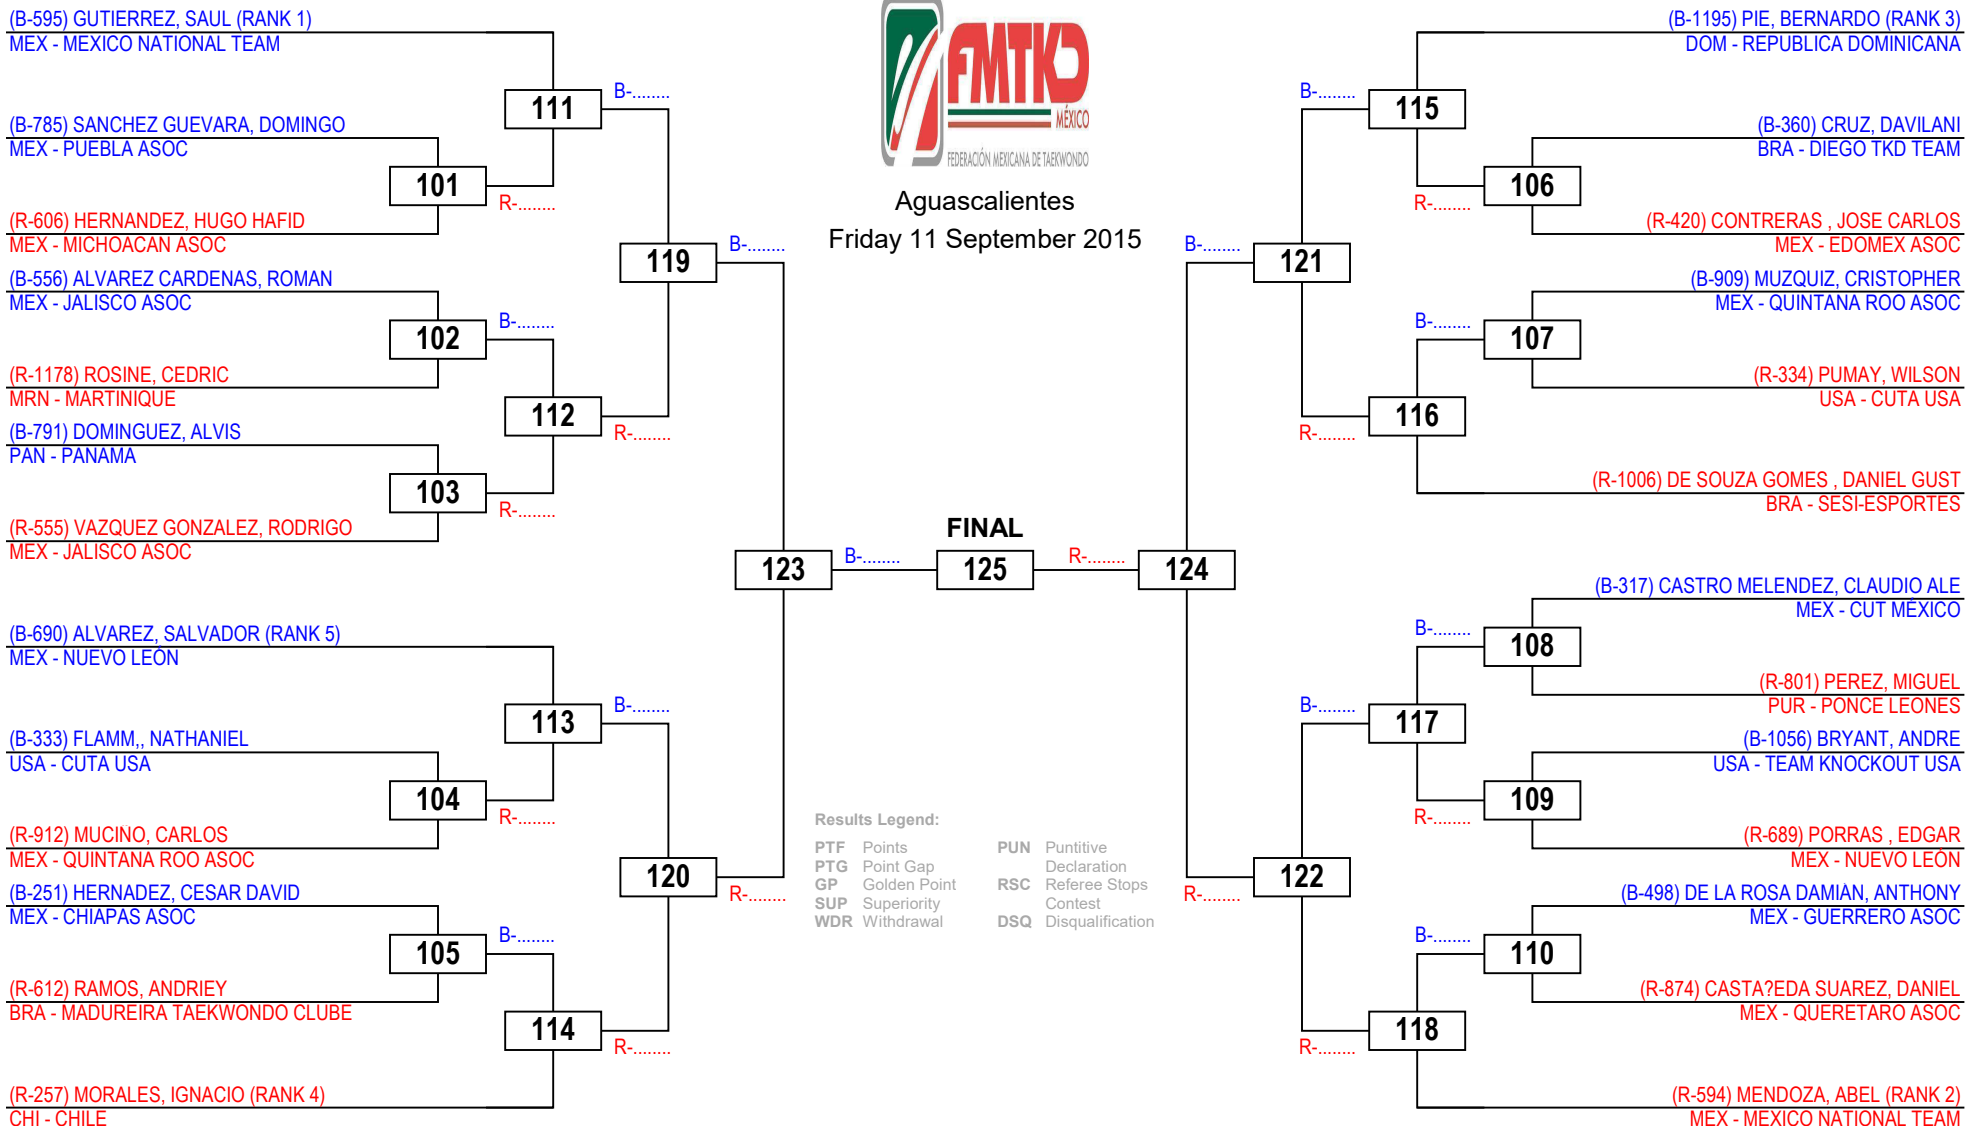

PAN AMERICAN OPEN 2015 - WTF G1

Seniors Female A -73

Competitors: 8

Aguascalientes

Friday 11 September 2015

Results Legend:

PTF	Points	PUN	Punitive
PTG	Point Gap		Declaration
GP	Golden Point	RSC	Referee Stops
SUP	Superiority		Contest
WDR	Withdrawal	DSQ	Disqualification

PAN AMERICAN OPEN 2015 - WTF G1

Seniors Male A -54

Competitors: 21

Aguascalientes
Friday 11 September 2015

PAN AMERICAN OPEN 2015 - WTF G1

Seniors Male A -63

Competitors: 26

Aguascalientes
Friday 11 September 2015

PAN AMERICAN OPEN 2015 - WTF G1

Seniors Male A -74

Competitors: 18

Aguascalientes
Friday 11 September 2015

PAN AMERICAN OPEN 2015 - WTF G1

Seniors Male A -87

Competitors: 18

Aguascalientes
Friday 11 September 2015

Results Legend:

PTF	Points	PUN	Punitive
PTG	Point Gap		Declaration
GP	Golden Point	RSC	Referee Stops
SUP	Superiority		Contest
WDR	Withdrawal	DSQ	Disqualification