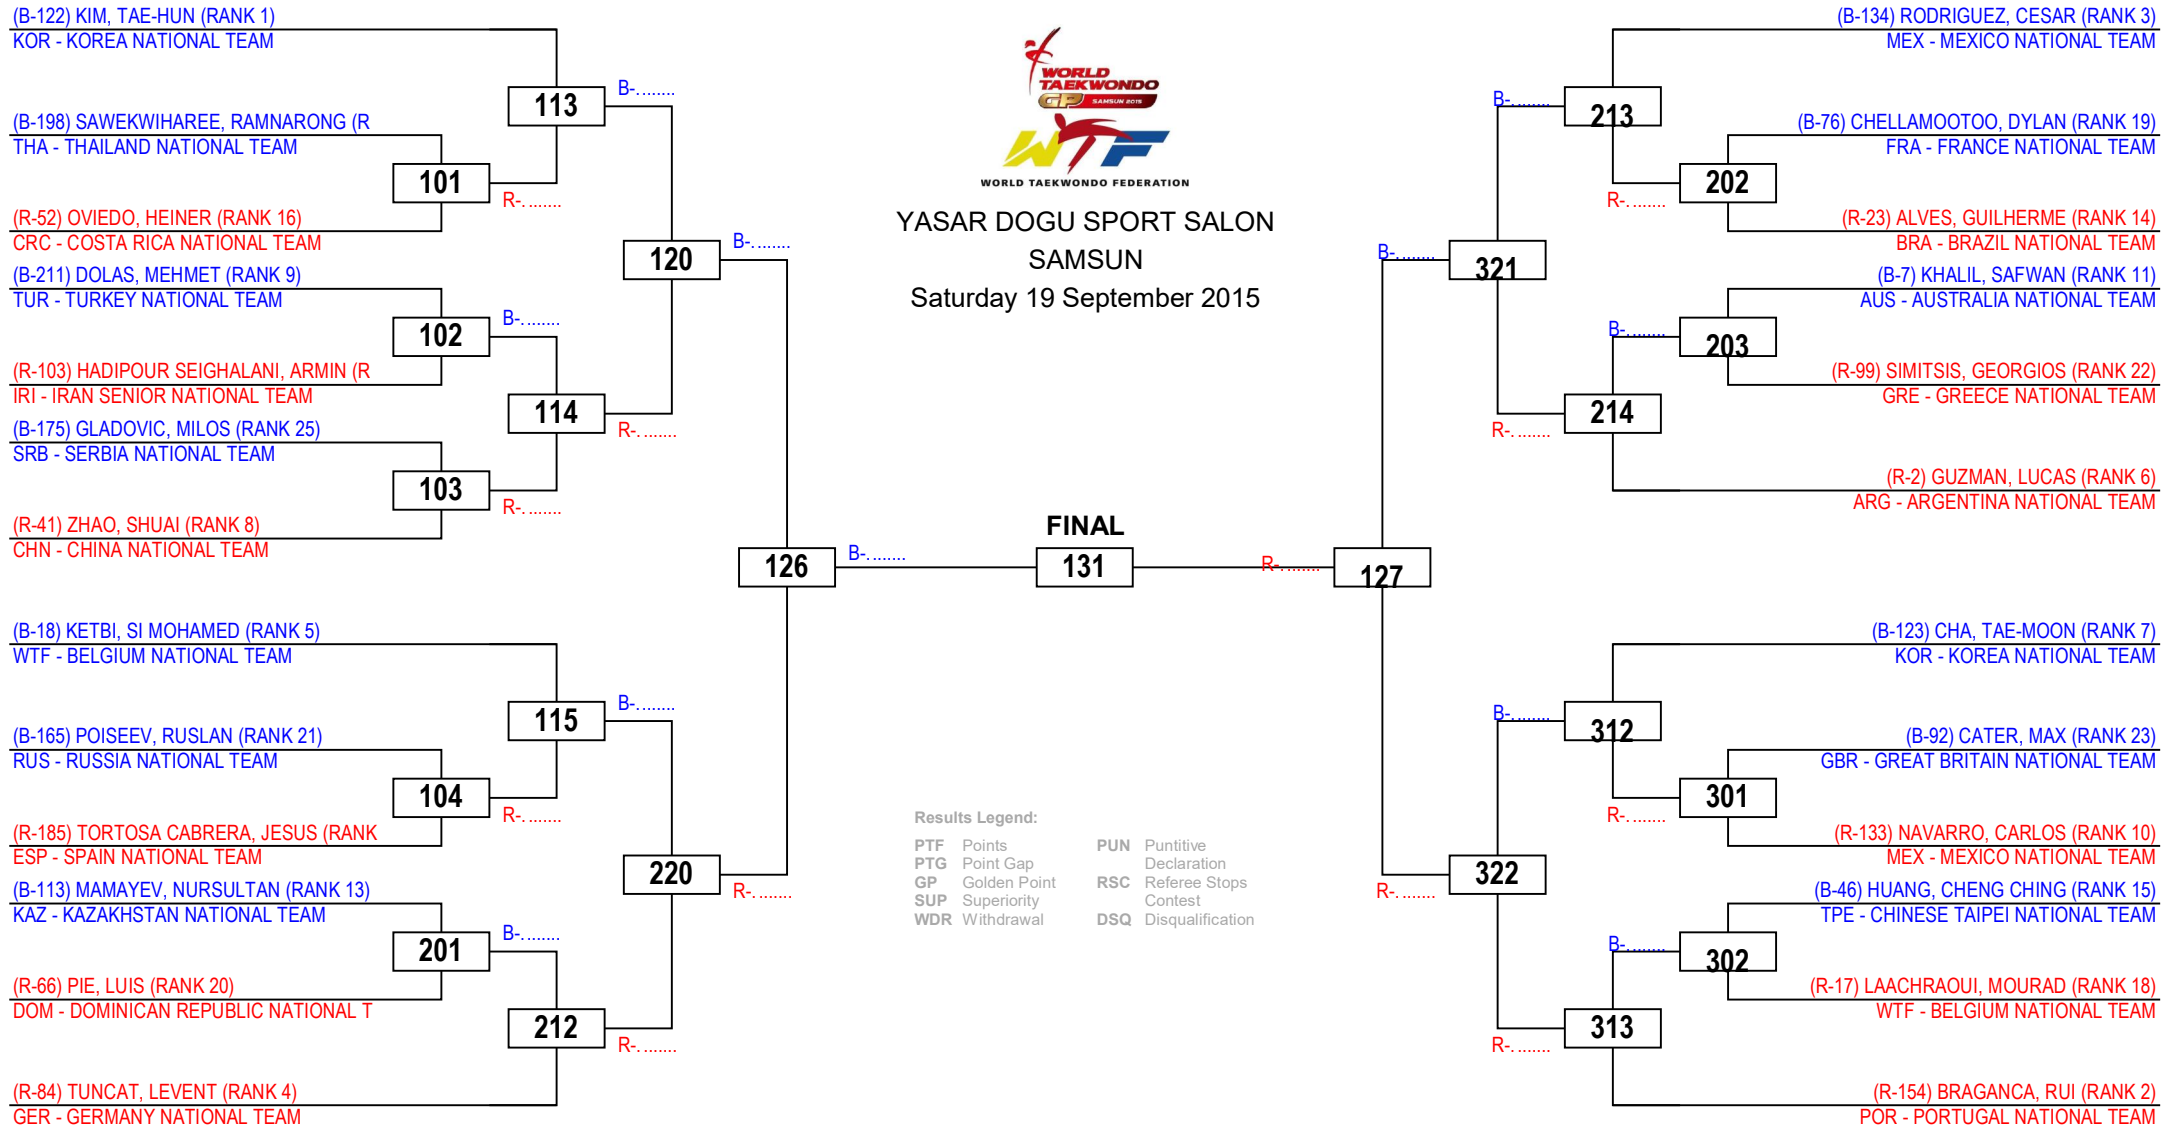

2015 WTF WORLD GRAND-PRIX SERIES 2 - WTF G4

Seniors Female A -49

Competitors: 27

YASAR DOGU SPORT SALON
SAMSUN
Saturday 19 September 2015

2015 WTF WORLD GRAND-PRIX SERIES 2 - WTF G4

Seniors Male A -58

Competitors: 25

YASAR DOGU SPORT SALON
SAMSUN
Saturday 19 September 2015

2015 WTF WORLD GRAND-PRIX SERIES 2 - WTF G4

Seniors Male A -80

Competitors: 29

YASAR DOGU SPORT SALON
SAMSUN
Saturday 19 September 2015

©2008 - 2015 Martial Arts Systems & Supplies - www.ma-regonline.com - Licensed to Martial Arts Systems & Supplies

Round 32 Round 16 Quarter Final Semi Final Final Semi Final Quarter Final Round 16 Round 32