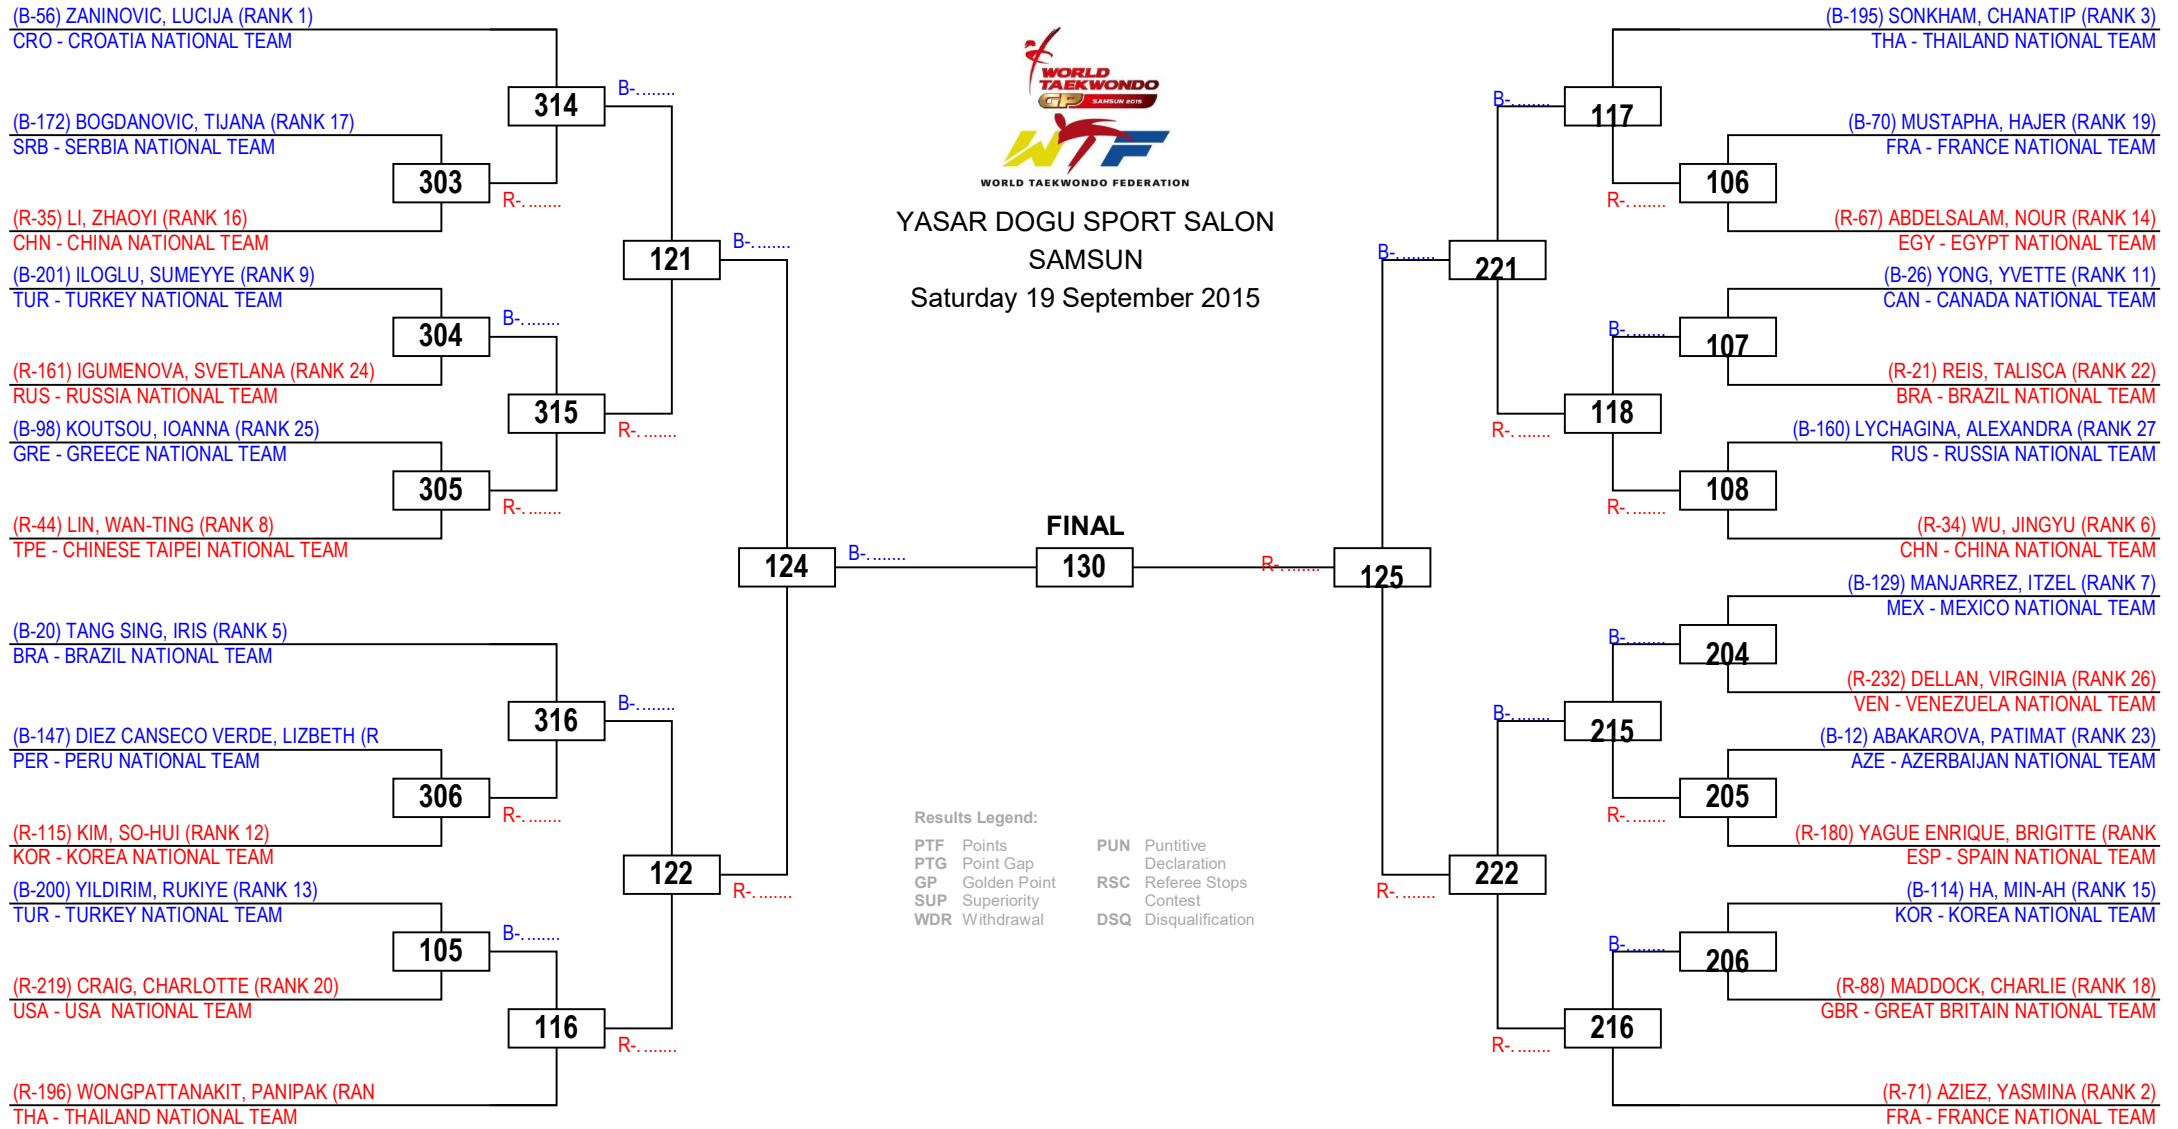

2015 WTF WORLD GRAND-PRIX SERIES 2 - WTF G4

Seniors Female A -49

Competitors: 27

YASAR DOGU SPORT SALON
SAMSUN
Saturday 19 September 2015

2015 WTF WORLD GRAND-PRIX SERIES 2 - WTF G4

Seniors Male A -58

Competitors: 25

YASAR DOGU SPORT SALON
SAMSUN
Saturday 19 September 2015

2015 WTF WORLD GRAND-PRIX SERIES 2 - WTF G4

Seniors Male A -80

Competitors: 29

YASAR DOGU SPORT SALON
SAMSUN
Saturday 19 September 2015

©2008 - 2015 Martial Arts Systems & Supplies - www.ma-regonline.com - Licensed to Martial Arts Systems & Supplies

Round 32 Round 16 Quarter Final Semi Final Final Semi Final Quarter Final Round 16 Round 32