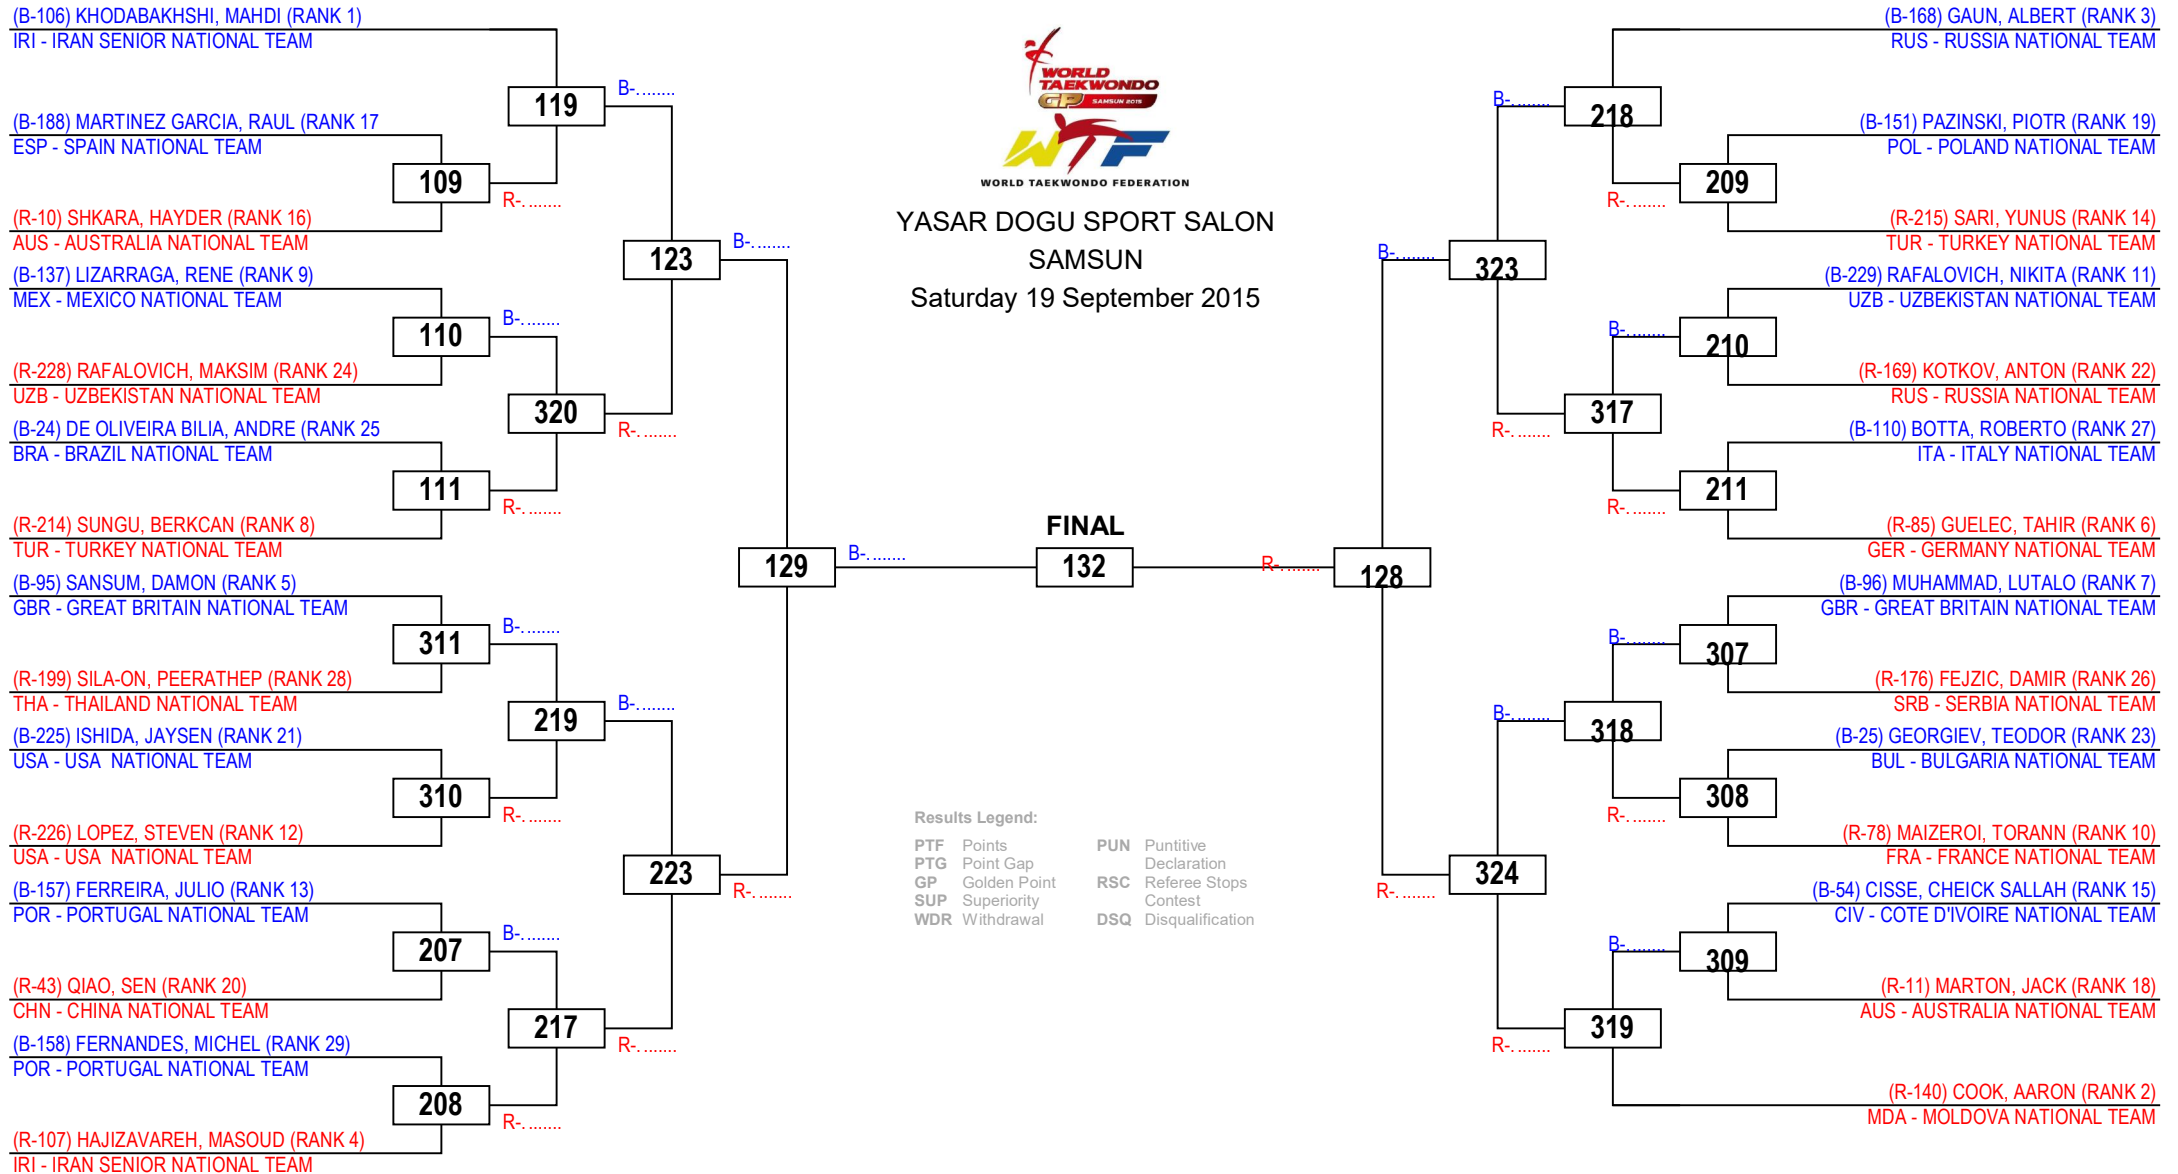

2015 WTF WORLD GRAND-PRIX SERIES 2 - WTF G4

Seniors Female A -49

Competitors: 27

YASAR DOGU SPORT SALON
SAMSUN
Saturday 19 September 2015

2015 WTF WORLD GRAND-PRIX SERIES 2 - WTF G4

Seniors Male A -58

Competitors: 25

YASAR DOGU SPORT SALON
SAMSUN
Saturday 19 September 2015

2015 WTF WORLD GRAND-PRIX SERIES 2 - WTF G4

Seniors Male A -80

Competitors: 29

YASAR DOGU SPORT SALON
SAMSUN
Saturday 19 September 2015

©2008 - 2015 Martial Arts Systems & Supplies - www.ma-regonline.com - Licensed to Martial Arts Systems & Supplies

Round 32 Round 16 Quarter Final Semi Final Final Semi Final Quarter Final Round 16 Round 32