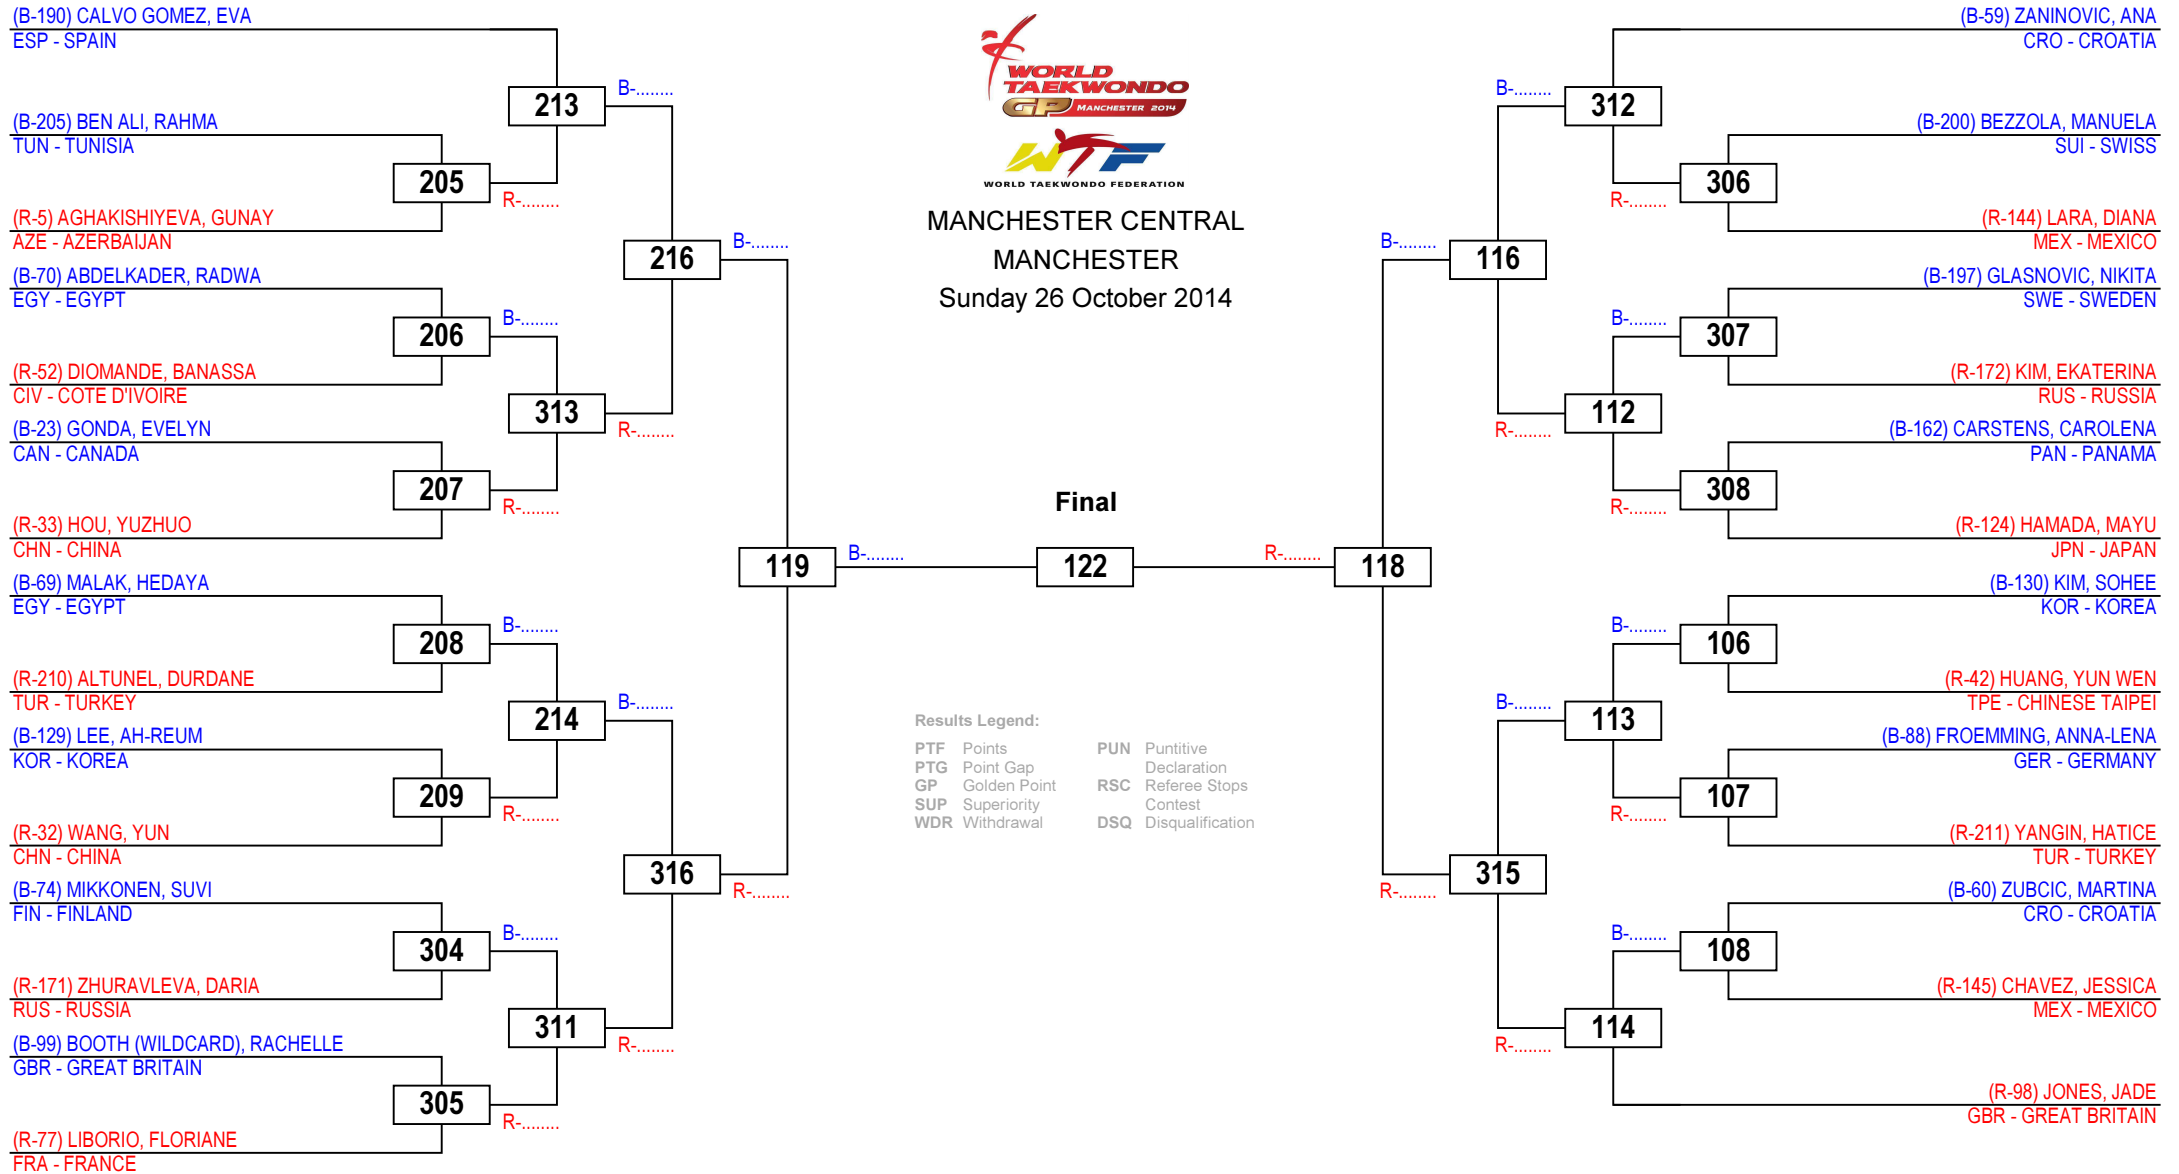

WORLD TAEKWONDO GRANDPRIX MANCHESTER 2014-WTF G4

Seniors Female A -57

Competitors: 29

MANCHESTER CENTRAL
MANCHESTER
Sunday 26 October 2014

Final

Results Legend:

PTF	Points	PUN	Punitive Declaration
PTG	Point Gap	RSC	Referee Stops Contest
GP	Golden Point	DSQ	Disqualification
SUP	Superiority		
WDR	Withdrawal		

WORLD TAEKWONDO GRANDPRIX MANCHESTER 2014-WTF G4

Seniors Male A -68

Competitors: 28

MANCHESTER CENTRAL
MANCHESTER
Sunday 26 October 2014

Final

Results Legend:

PTF	Points	PUN	Punitive Declaration
PTG	Point Gap	RSC	Referee Stops Contest
GP	Golden Point	DSQ	Disqualification
SUP	Superiority		
WDR	Withdrawal		