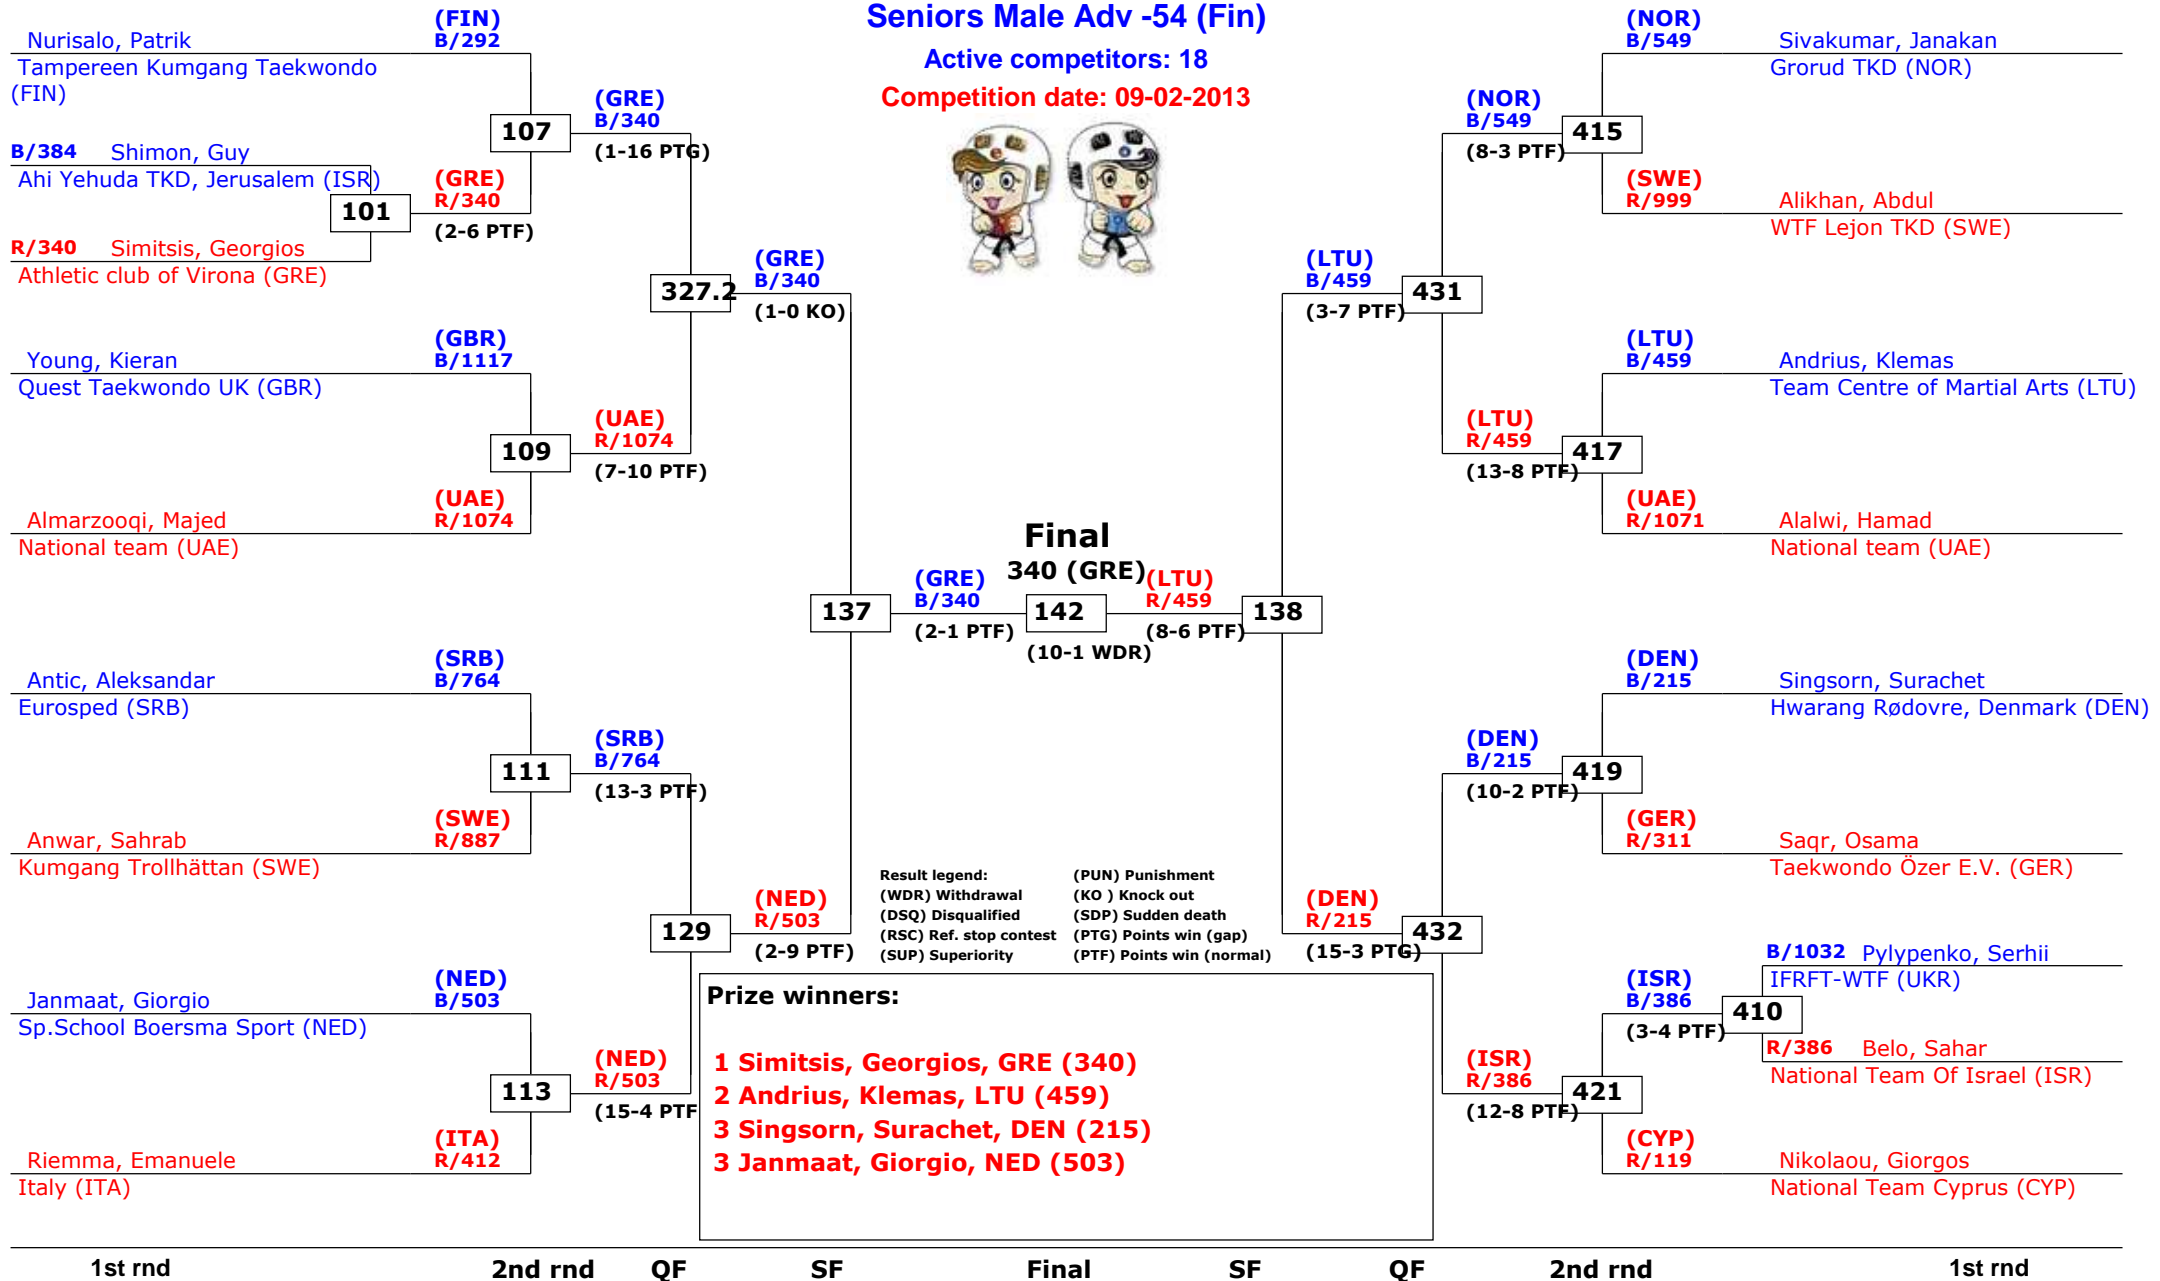

Trelleborg Open 2013

Trelleborg, Sweden

Tournament date: 09-02-2013 upto 10-02-2013

Seniors Male Adv -54 (Fin)

Active competitors: 18

Competition date: 09-02-2013

Trelleborg Open 2013

Trelleborg, Sweden

Tournament date: 09-02-2013 upto 10-02-2013

Seniors Male Adv -58 (Fly)

Active competitors: 22

Competition date: 09-02-2013

Trelleborg Open 2013

Trelleborg, Sweden

Tournament date: 09-02-2013 upto 10-02-2013