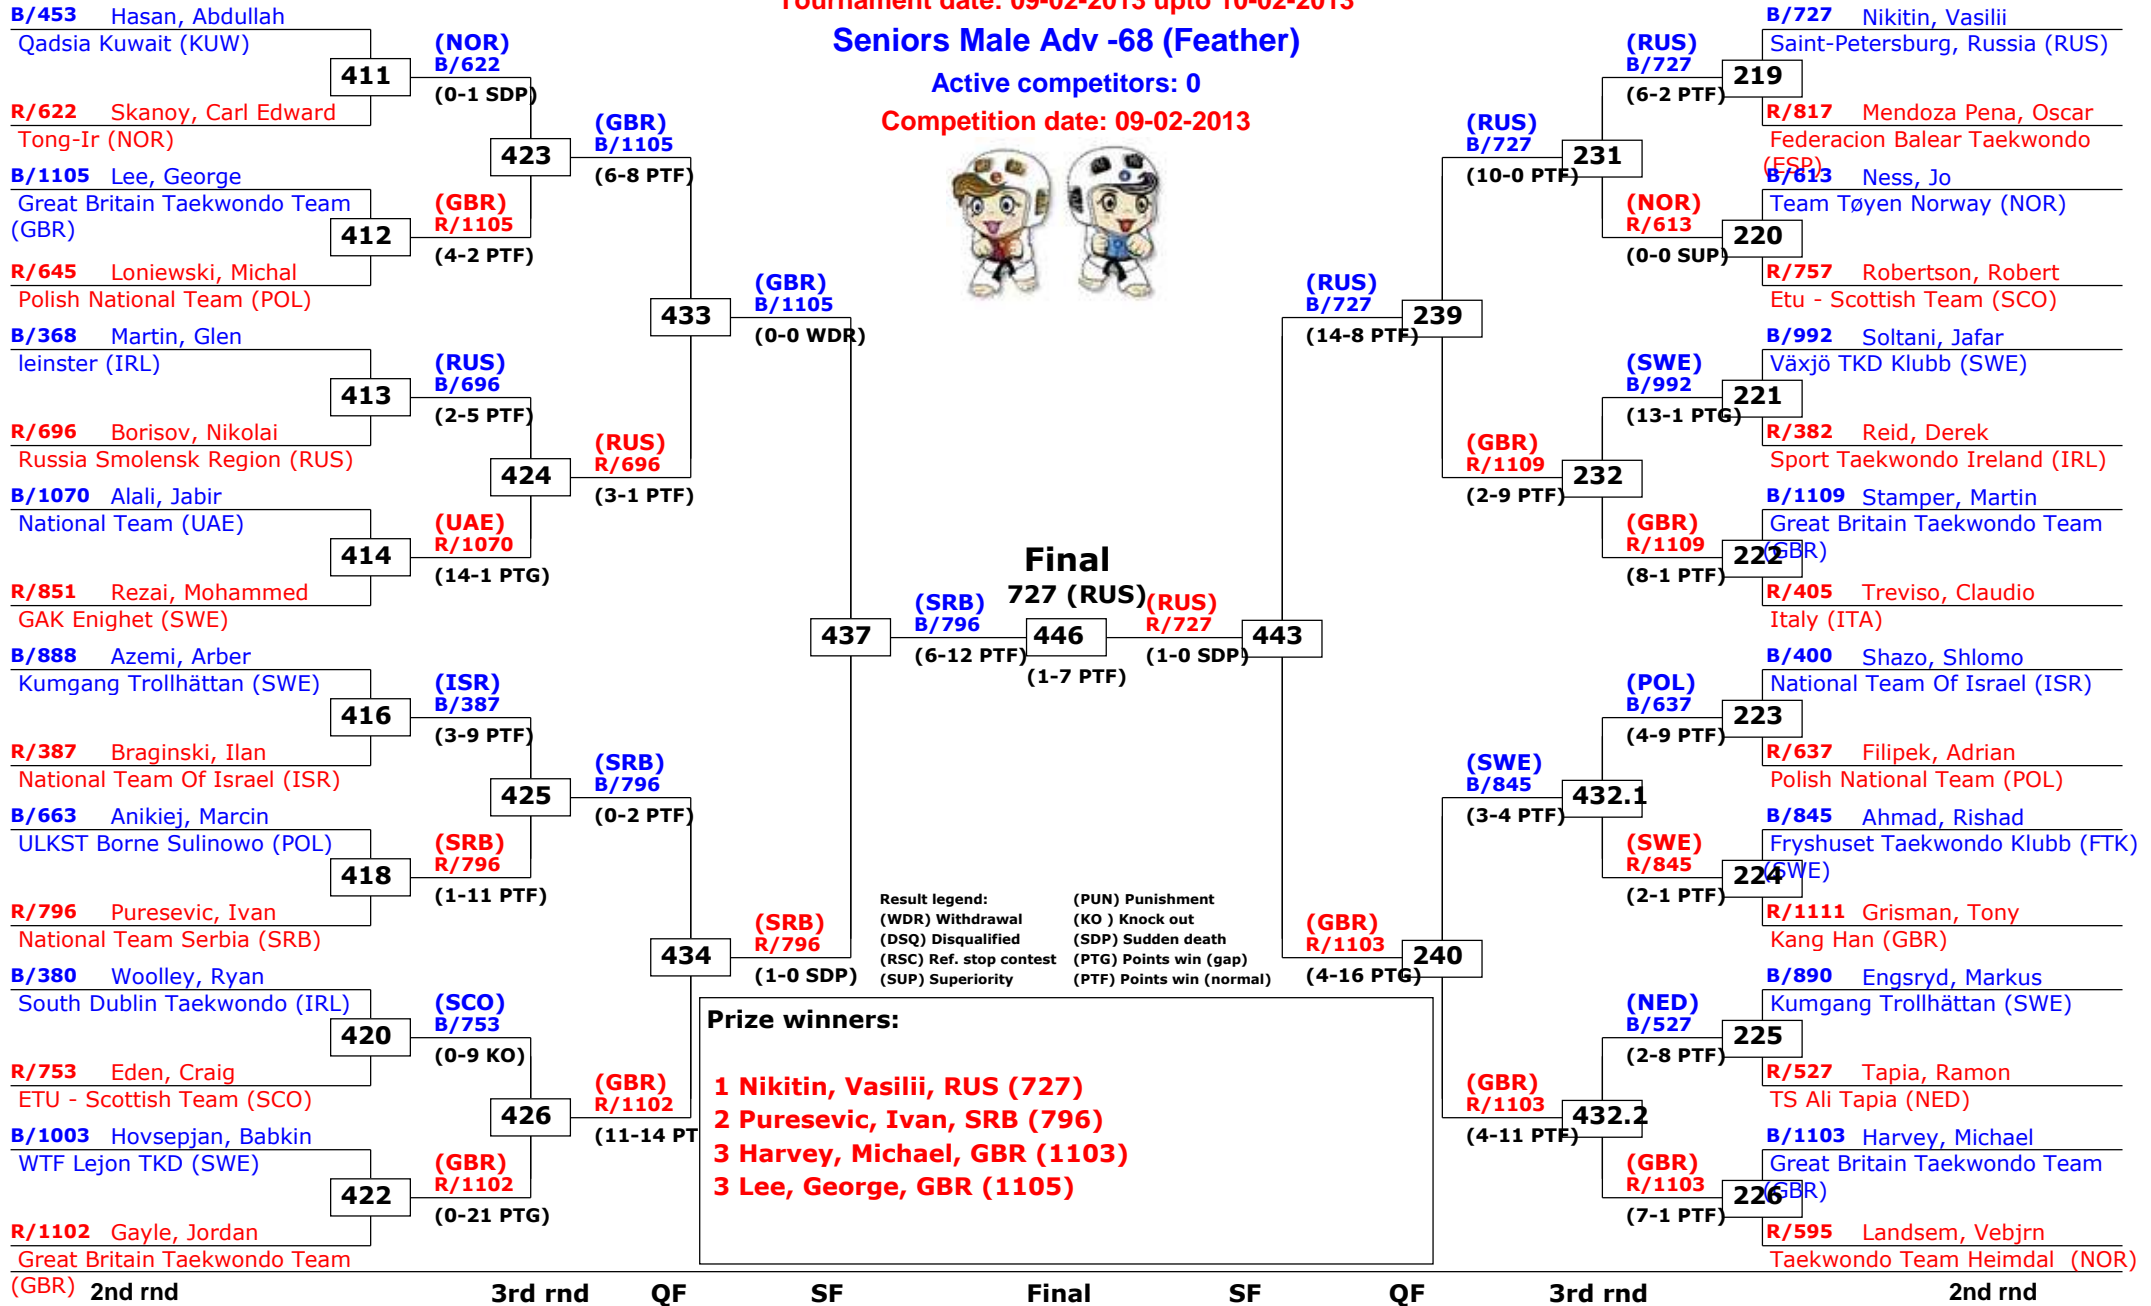

Seniors Male Adv -63 (Bantam)

Active competitors: 0

Competition date: 09-02-2013

Trelleborg Open 2013

Trelleborg, Sweden

Tournament date: 09-02-2013 upto 10-02-2013

Seniors Male Adv -68 (Feather)

Active competitors: 33

Competition date: 09-02-2013

Trelleborg Open 2013

Trelleborg, Sweden

Tournament date: 09-02-2013 upto 10-02-2013

Seniors Male Adv -68 (Feather)

Active competitors: 0

Competition date: 09-02-2013

Trelleborg Open 2013

Trelleborg, Sweden

Tournament date: 09-02-2013 upto 10-02-2013

Seniors Female Adv -49 (Fly)

Active competitors: 17

Competition date: 09-02-2013