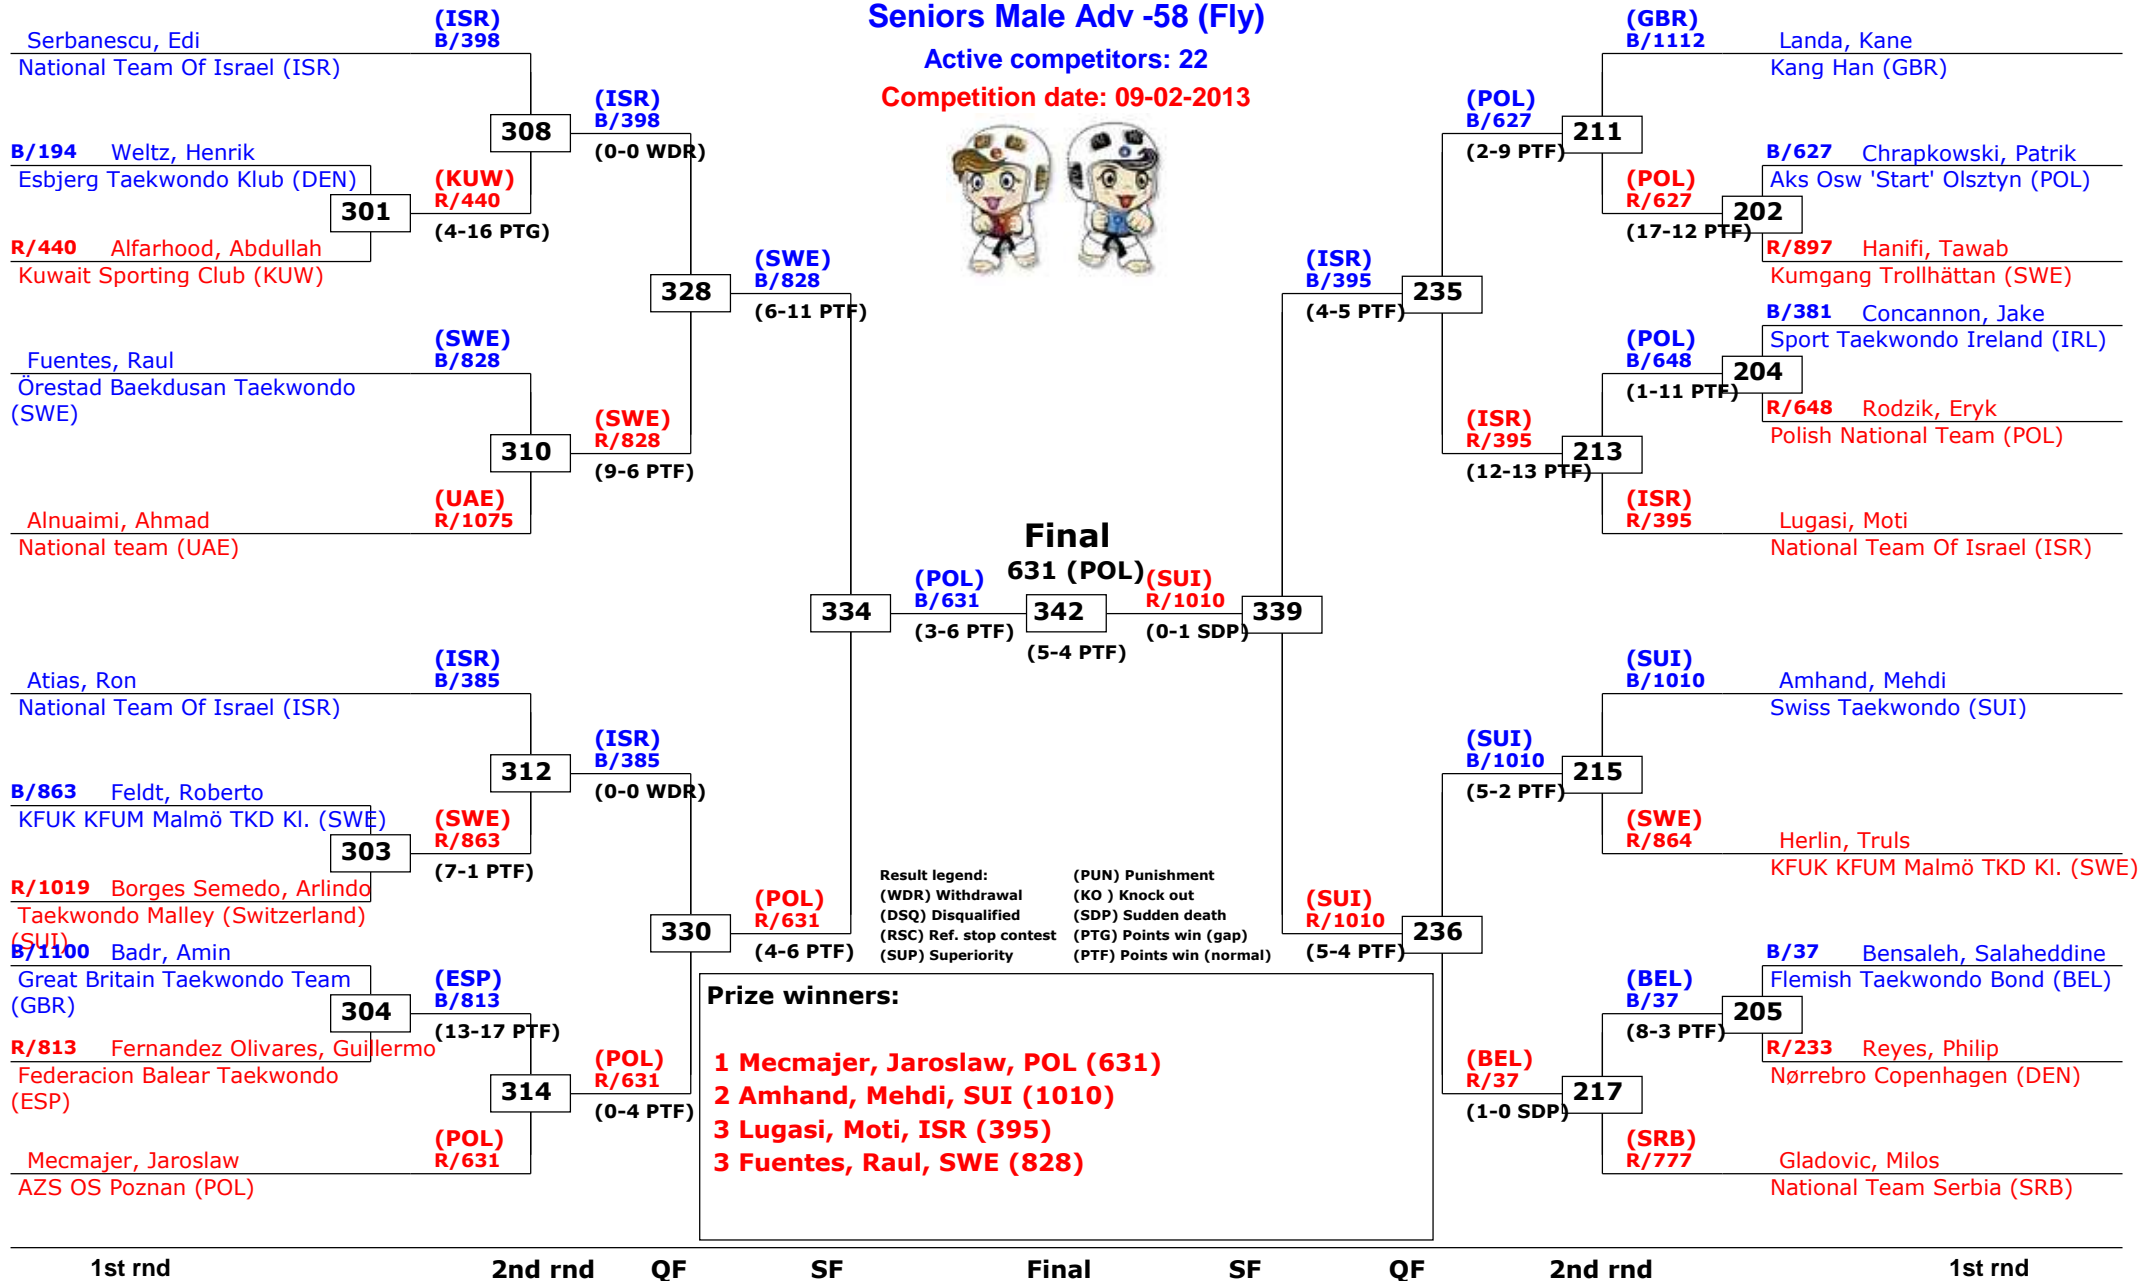

Trelleborg Open 2013

Trelleborg, Sweden

Tournament date: 09-02-2013 upto 10-02-2013

Seniors Male Adv -54 (Fin)

Active competitors: 18

Competition date: 09-02-2013

Trelleborg Open 2013

Trelleborg, Sweden

Tournament date: 09-02-2013 upto 10-02-2013

Seniors Male Adv -58 (Fly)

Active competitors: 22

Competition date: 09-02-2013

Trelleborg Open 2013

Trelleborg, Sweden

Tournament date: 09-02-2013 upto 10-02-2013