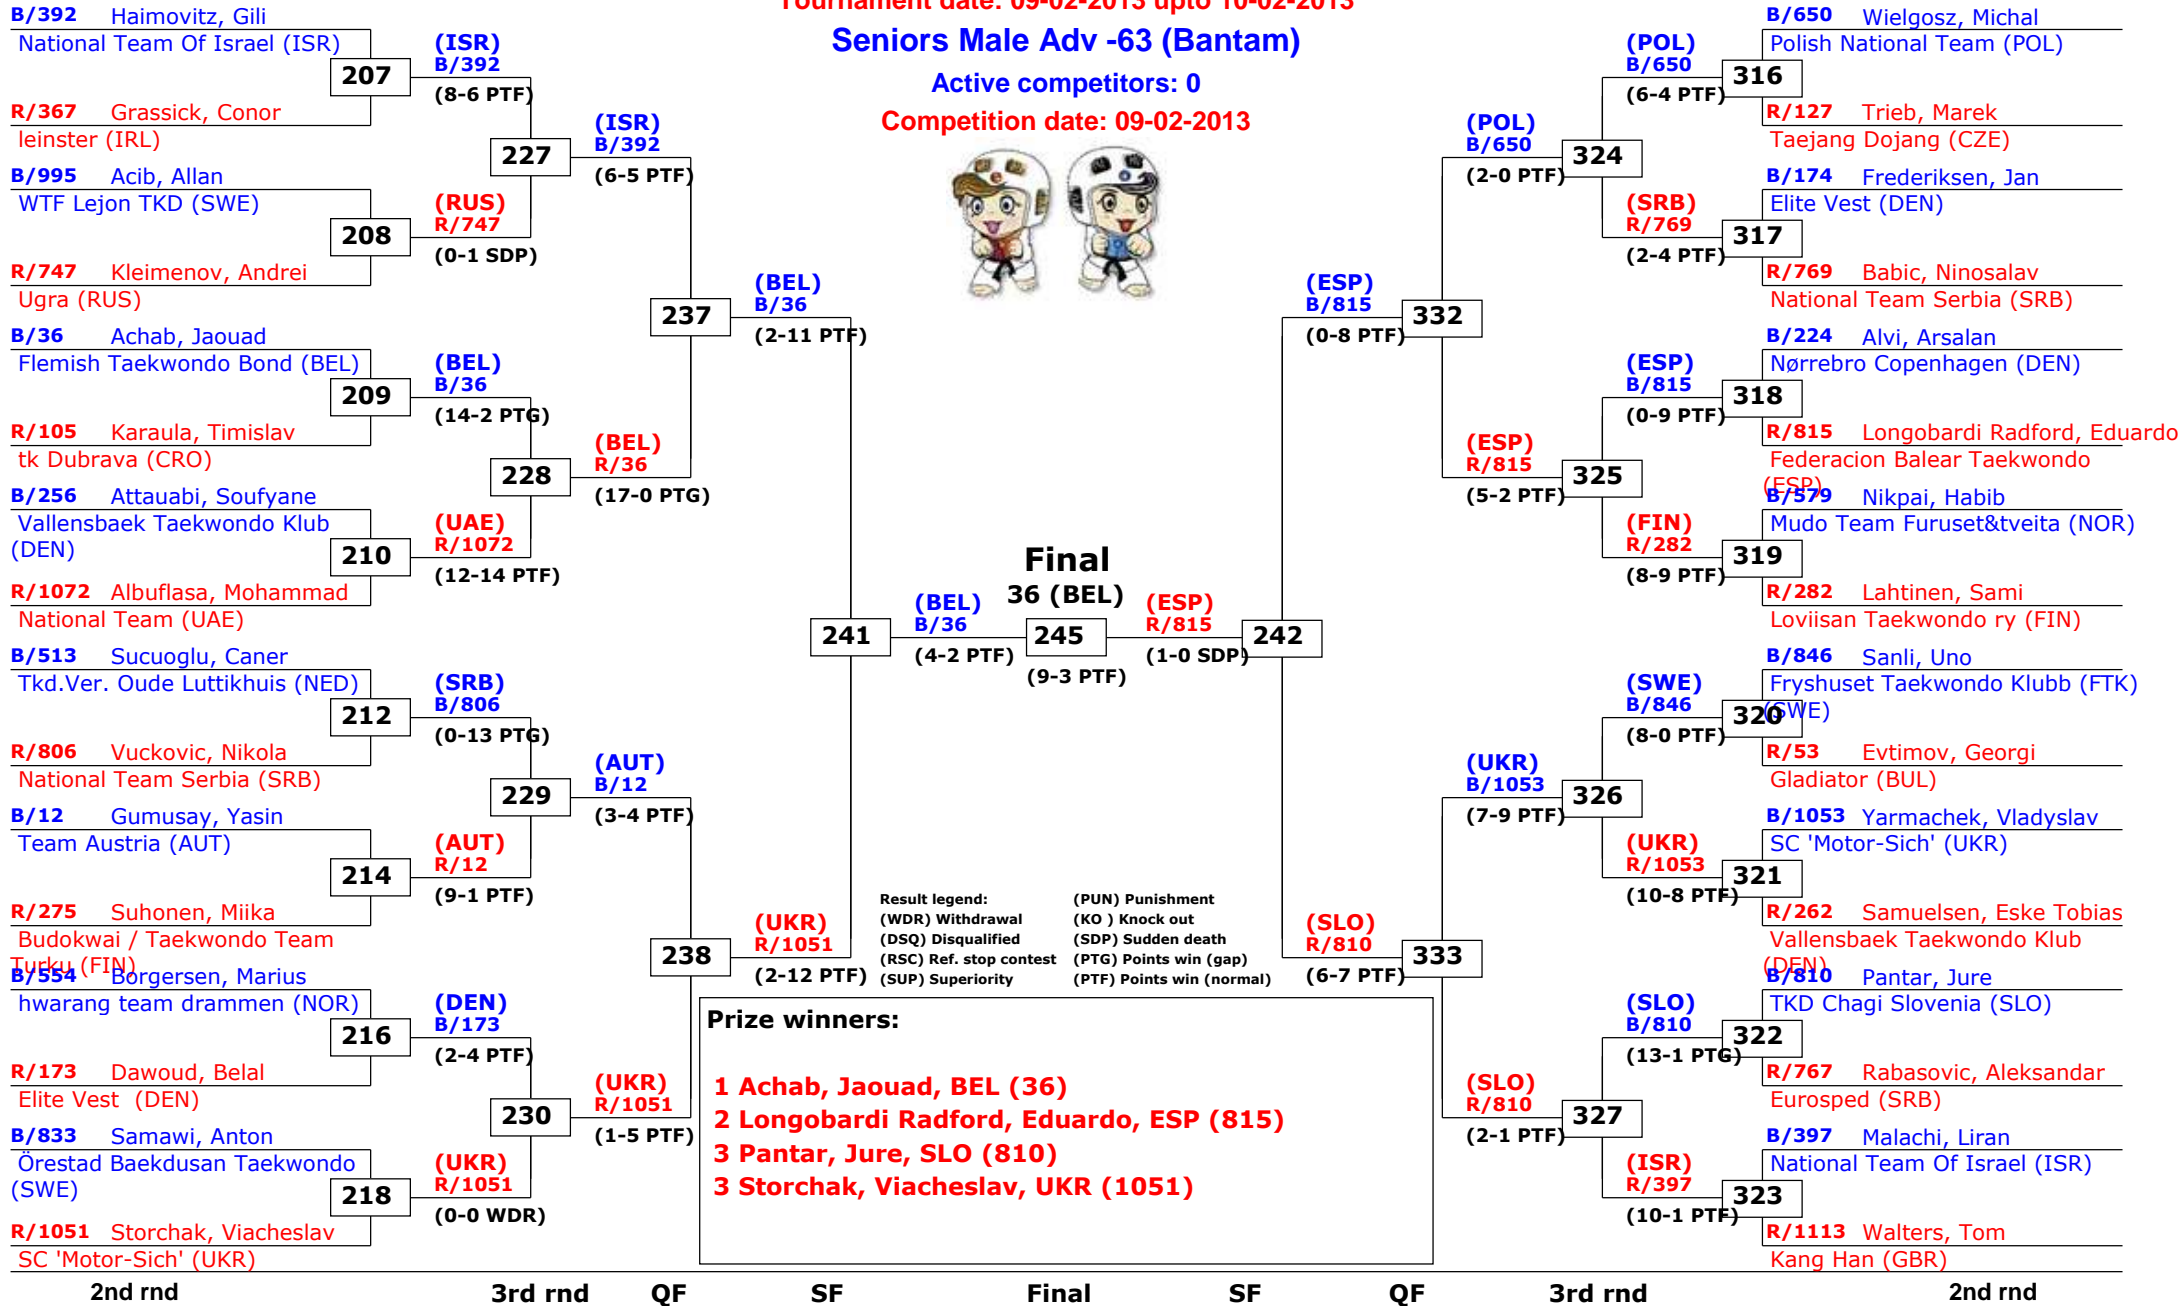

QF

3rd rnd

2nd rnd

1st rnd

1st rnd

2nd rnd

3rd rnd

QF

SF

QF

3rd rnd

2nd rnd

1st rnd

Trelleborg Open 2013

Trelleborg, Sweden

Tournament date: 09-02-2013 upto 10-02-2013

Seniors Male Adv -63 (Bantam)

Active competitors: 0

Competition date: 09-02-2013

Trelleborg Open 2013

Trelleborg, Sweden

Tournament date: 09-02-2013 upto 10-02-2013

Seniors Male Adv -68 (Feather)

Active competitors: 33

Competition date: 09-02-2013

Trelleborg Open 2013

Trelleborg, Sweden

Tournament date: 09-02-2013 upto 10-02-2013

Seniors Male Adv -68 (Feather)

Active competitors: 0

Competition date: 09-02-2013

Trelleborg Open 2013