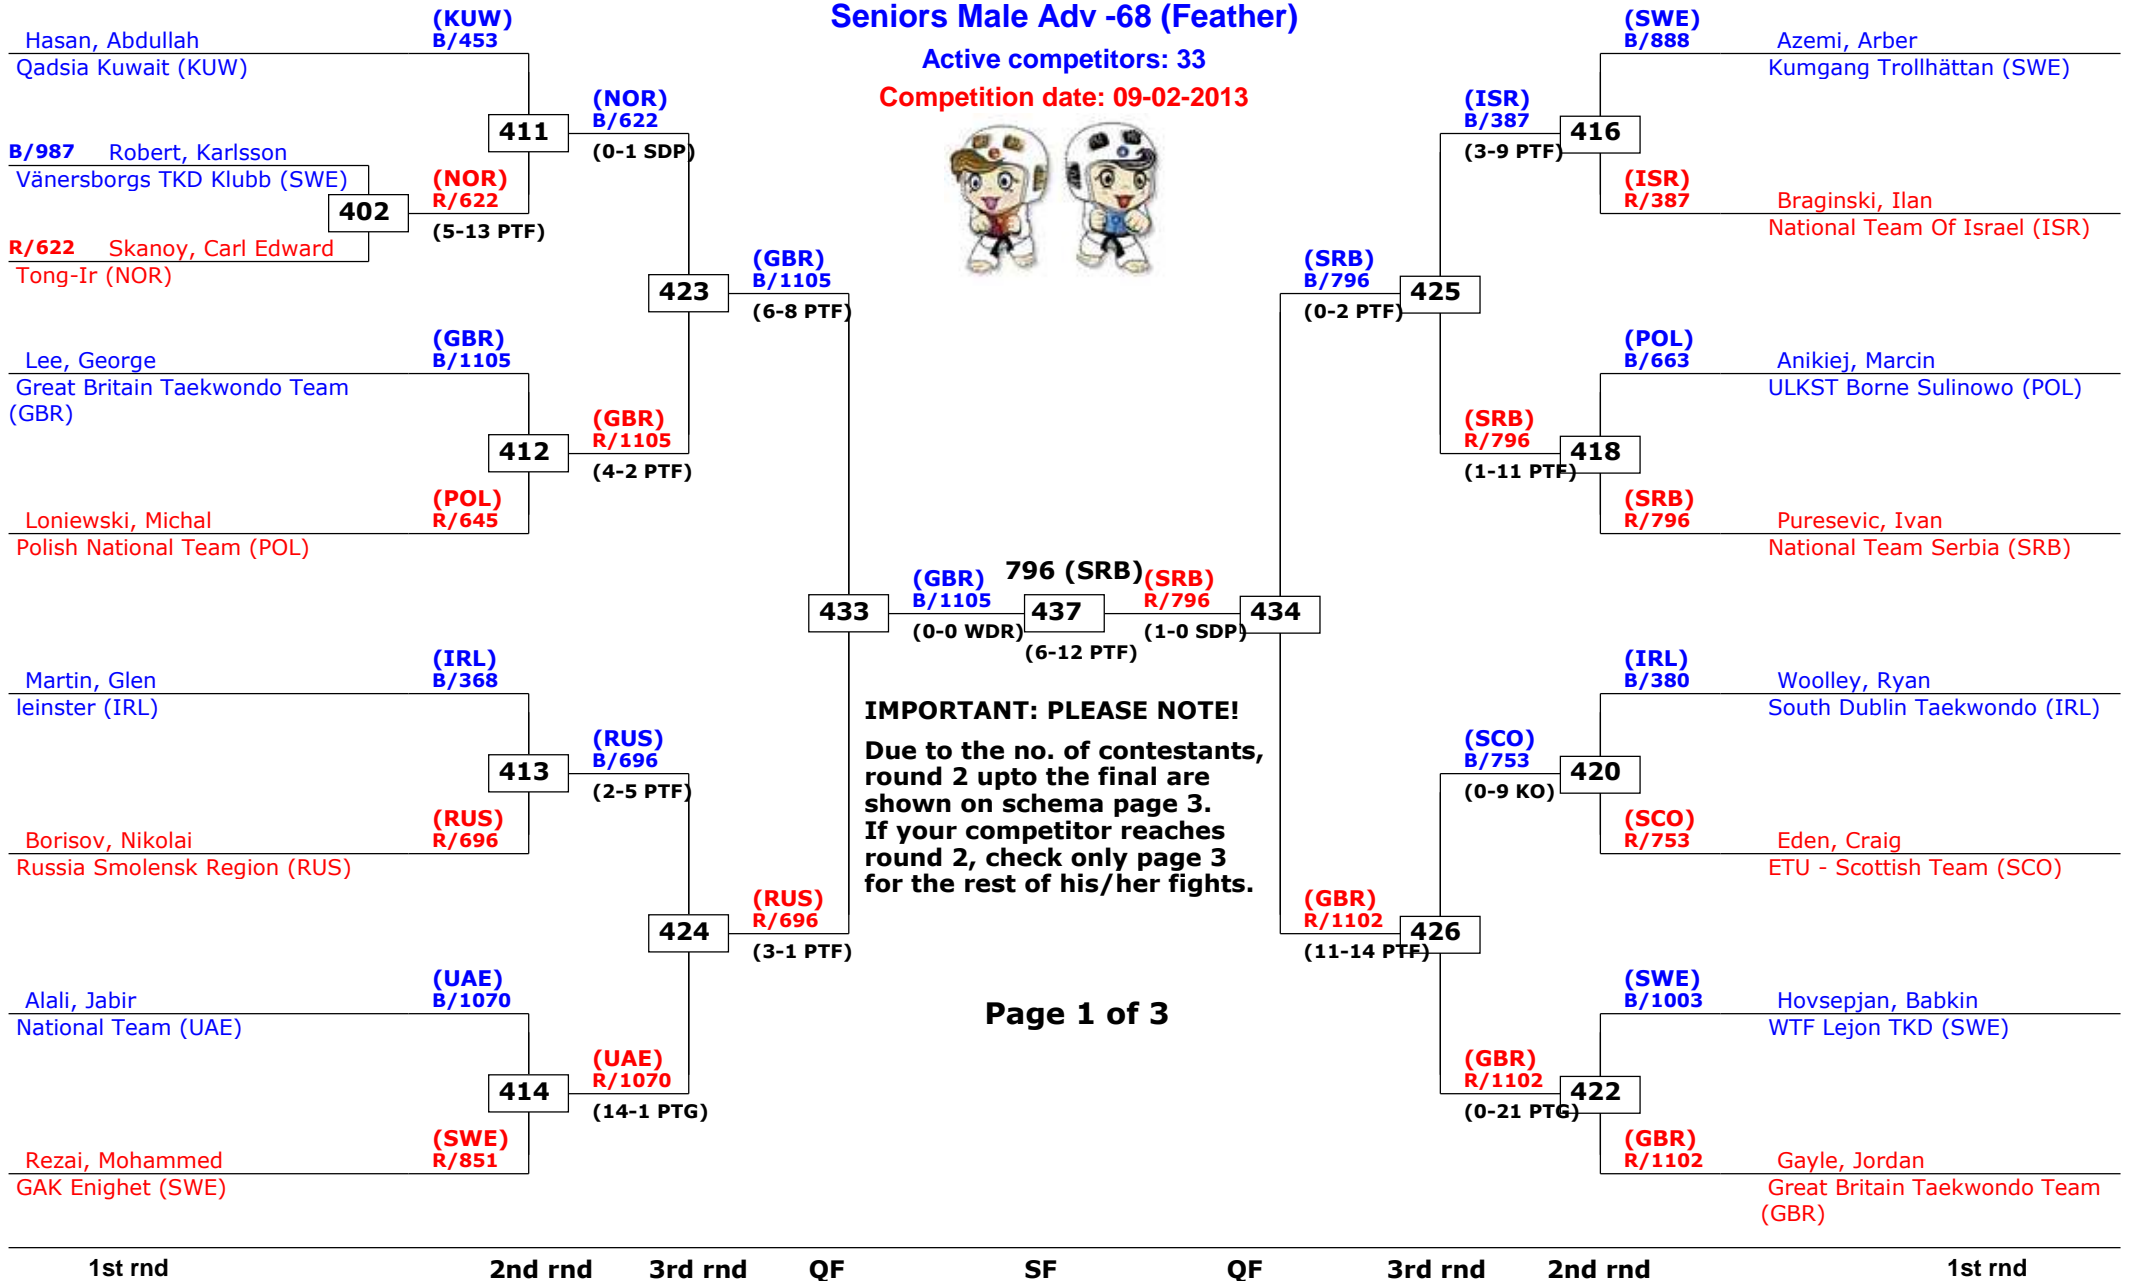

SF

QF

3rd rnd

2nd rnd

1st rnd

Trelleborg Open 2013

Trelleborg, Sweden

Tournament date: 09-02-2013 upto 10-02-2013

Seniors Male Adv -63 (Bantam)

Active competitors: 0

Competition date: 09-02-2013

Trelleborg Open 2013

Trelleborg, Sweden

Tournament date: 09-02-2013 upto 10-02-2013

Seniors Male Adv -68 (Feather)

Active competitors: 33

Competition date: 09-02-2013

Trelleborg Open 2013

Trelleborg, Sweden

Tournament date: 09-02-2013 upto 10-02-2013

Seniors Male Adv -68 (Feather)

Active competitors: 0

Competition date: 09-02-2013

Trelleborg Open 2013

Trelleborg, Sweden

Tournament date: 09-02-2013 upto 10-02-2013

Seniors Female Adv -49 (Fly)

Active competitors: 17

Competition date: 09-02-2013