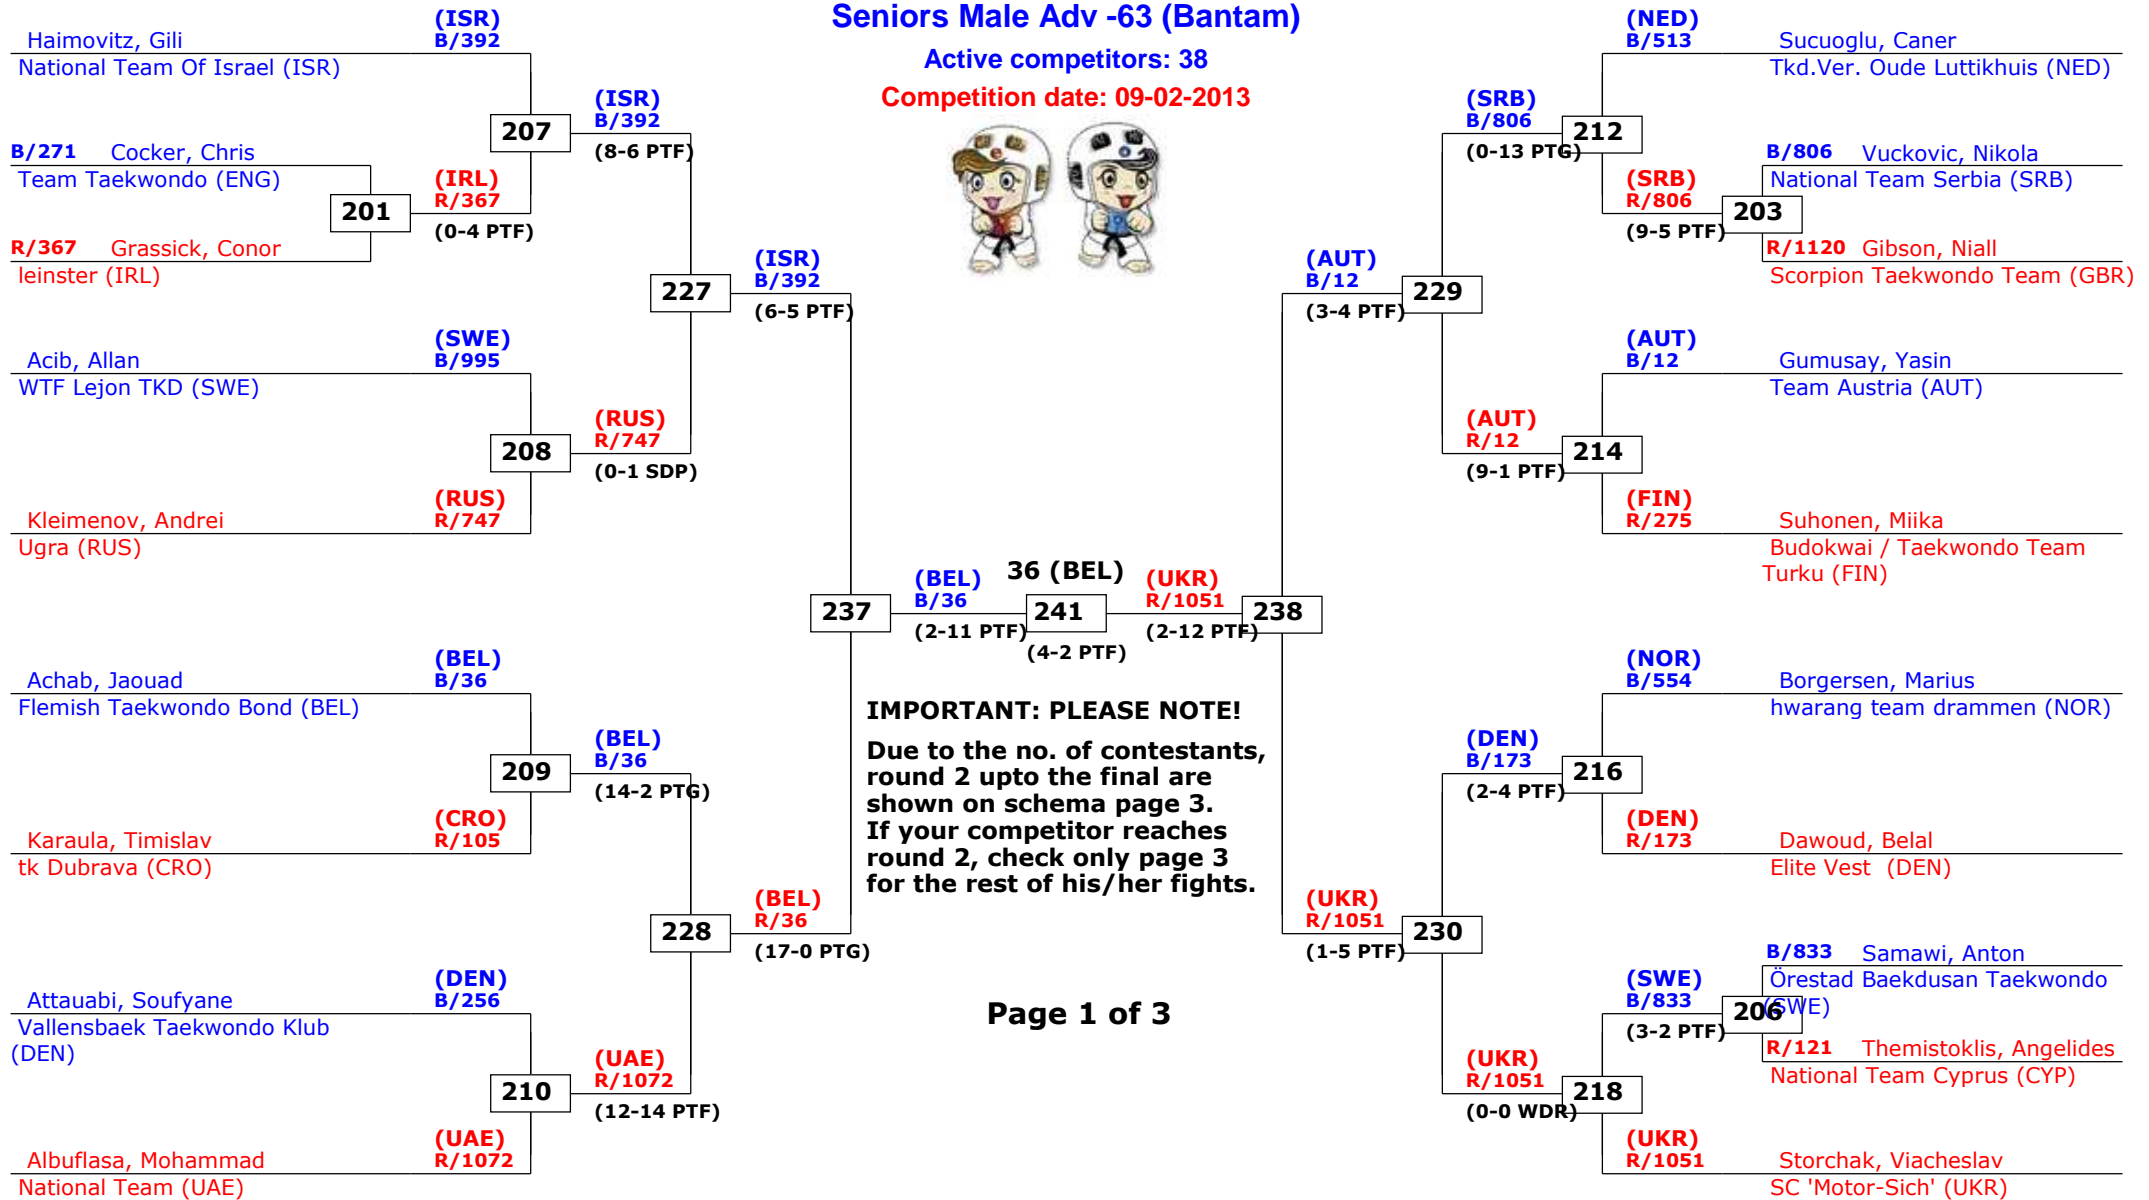

Trelleborg Open 2013

Trelleborg, Sweden

Tournament date: 09-02-2013 upto 10-02-2013

Seniors Male Adv -63 (Bantam)

Active competitors: 38

Competition date: 09-02-2013

1st rnd

2nd rnd

3rd rnd

QF

SF

QF

3rd rnd

2nd rnd

1st rnd