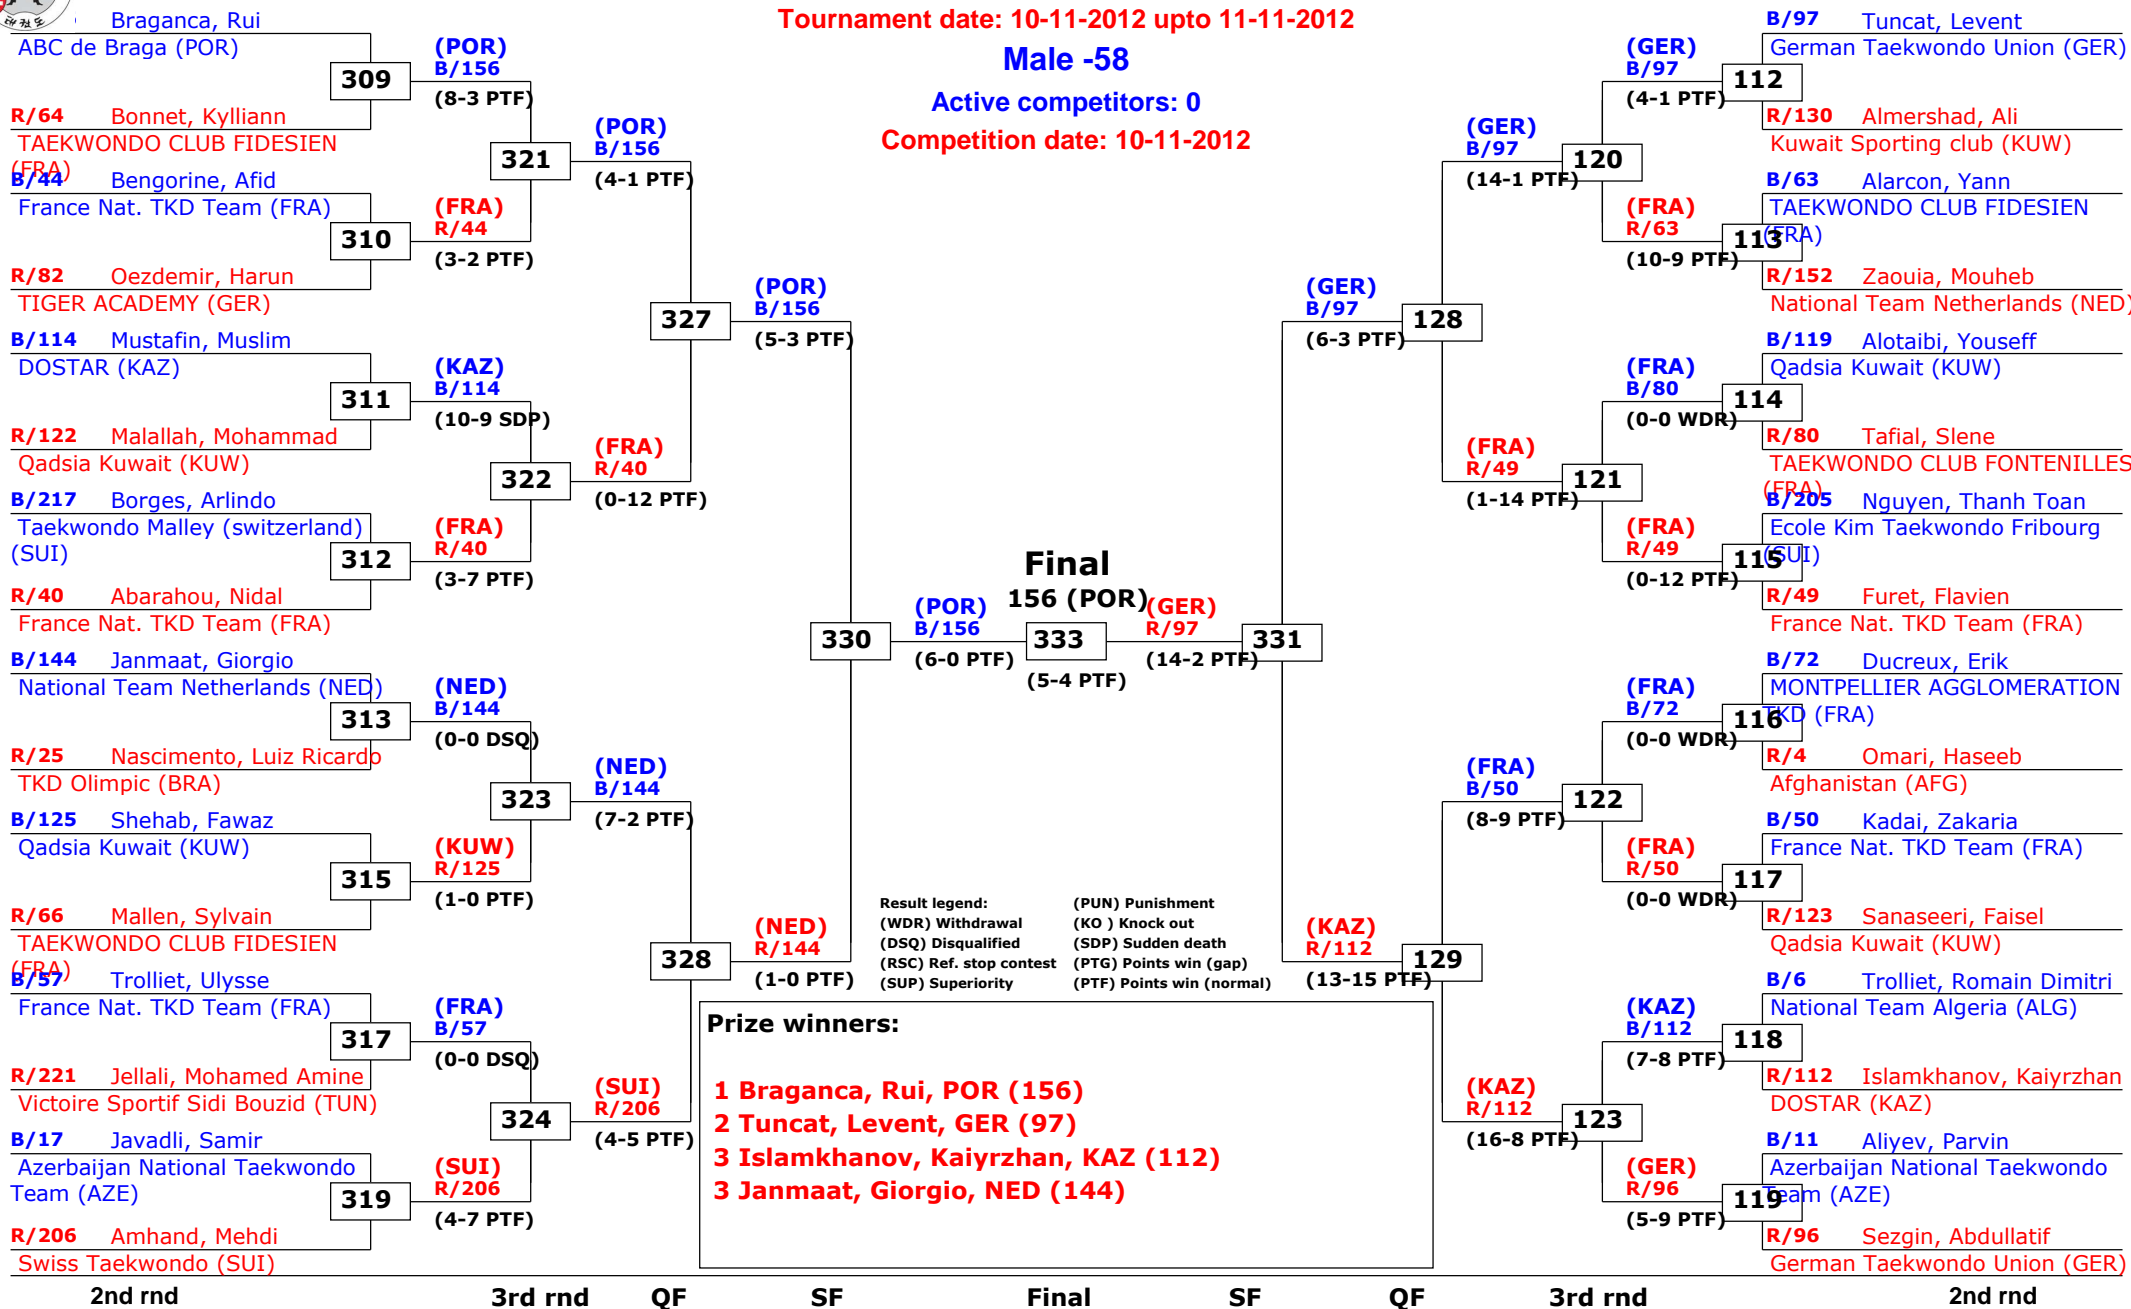

Swiss Open 2012

Lausanne, Switzerland

Tournament date: 10-11-2012 upto 11-11-2012

Male -58

Active competitors: 36

Competition date: 10-11-2012

IMPORTANT: PLEASE NOTE!
 Due to the no. of contestants, round 2 upto the final are shown on schema page 3. If your competitor reaches round 2, check only page 3 for the rest of his/her fights.

IMPORTANT: PLEASE NOTE!
 Due to the no. of contestants, round 2 upto the final are shown on schema page 3. If your competitor reaches round 2, check only page 3 for the rest of his/her fights.

Swiss Open 2012

Lausanne, Switzerland

Tournament date: 10-11-2012 upto 11-11-2012

Male -58

Active competitors: 0

Competition date: 10-11-2012

Swiss Open 2012

Lausanne, Switzerland

Tournament date: 10-11-2012 upto 11-11-2012