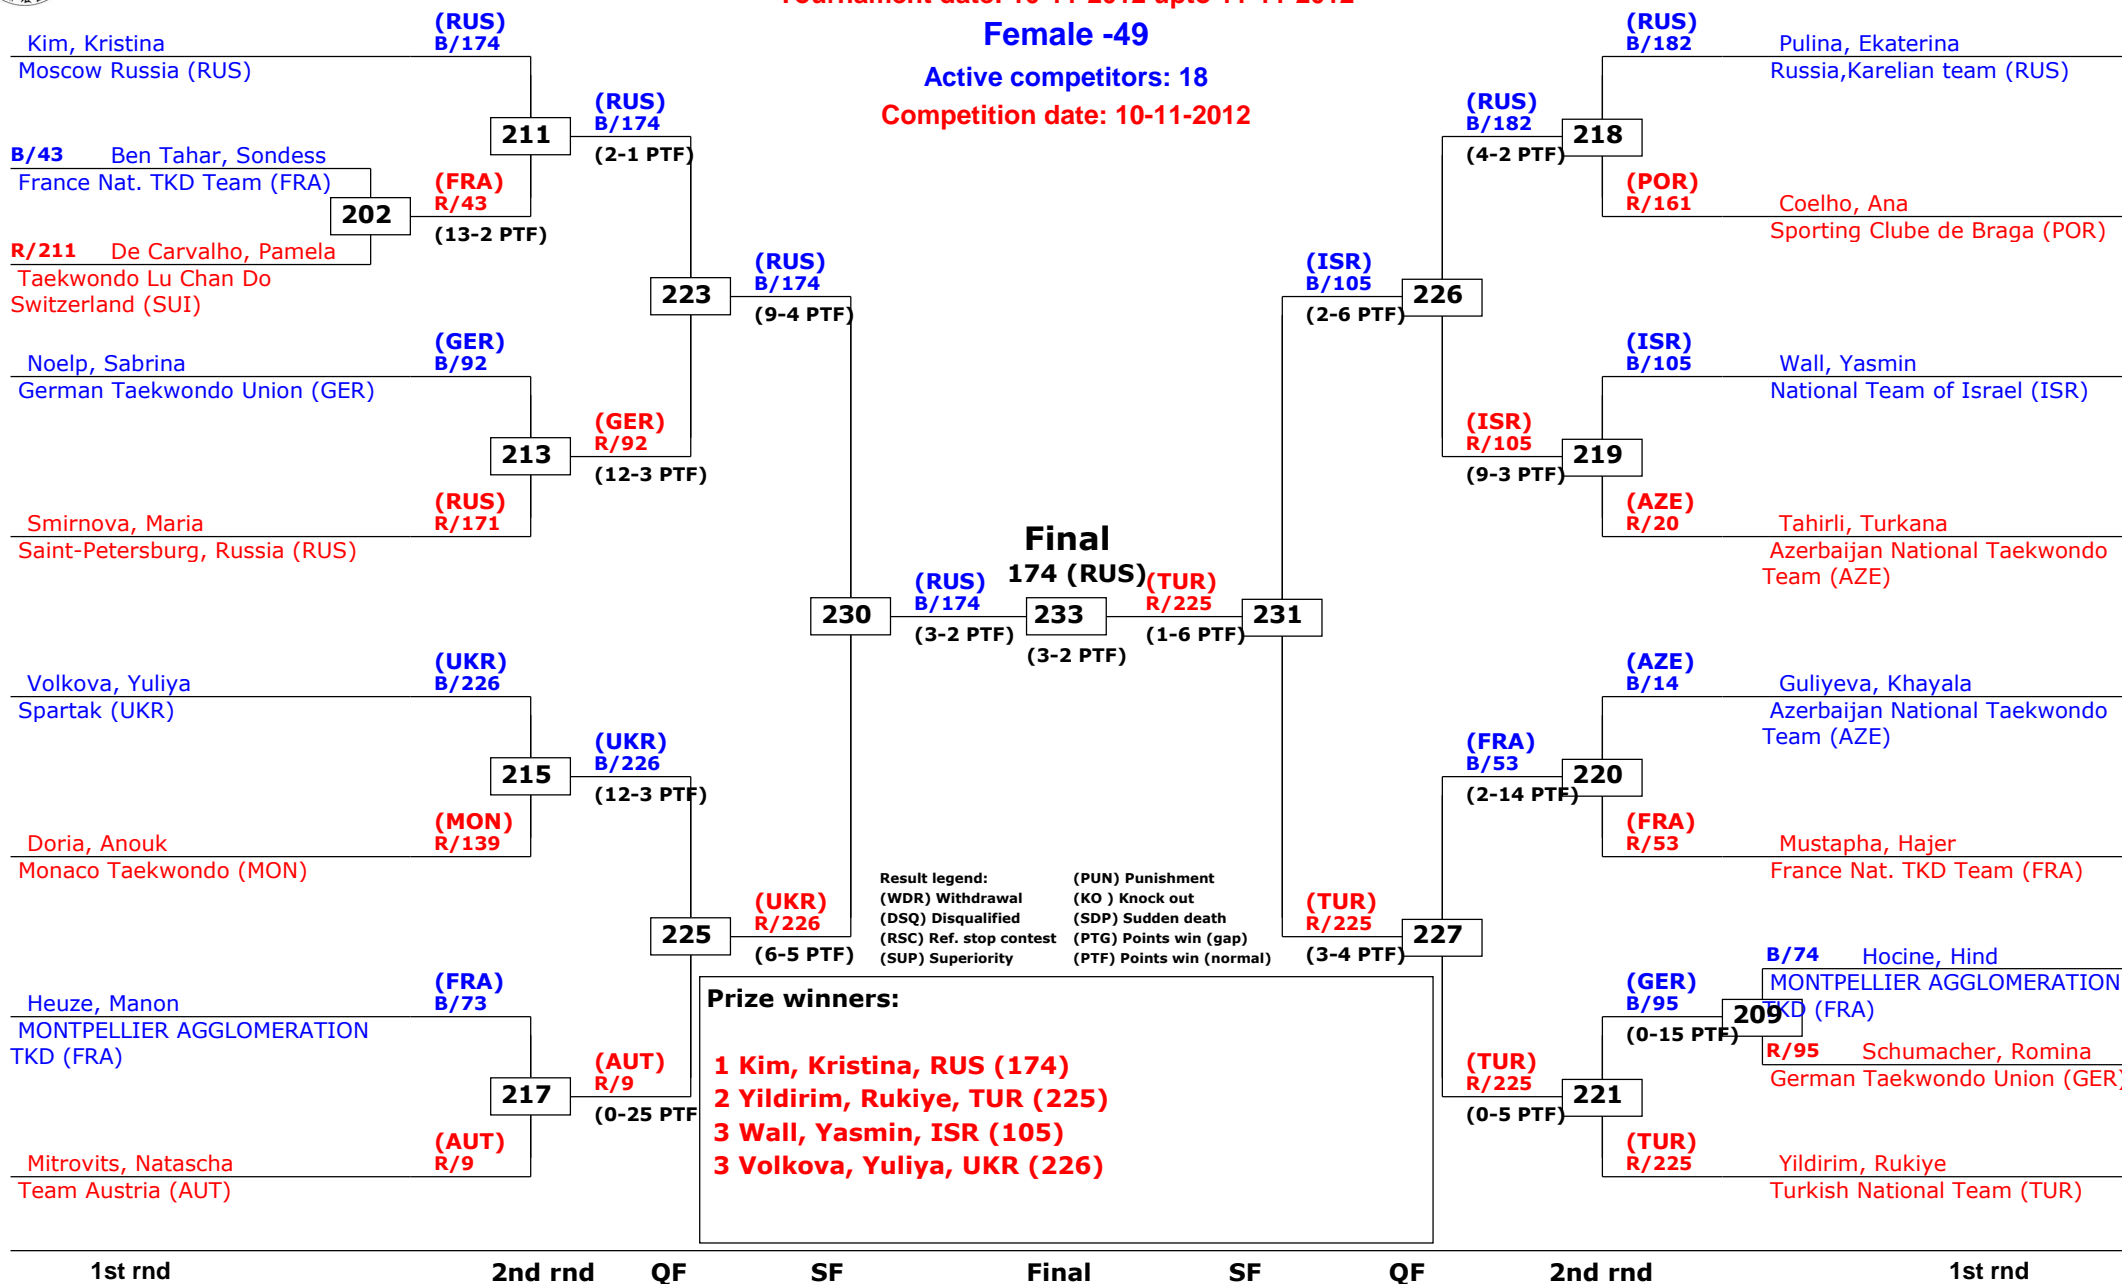

Lausanne, Switzerland

Tournament date: 10-11-2012 upto 11-11-2012

Male -58

Active competitors: 0

Competition date: 10-11-2012

Swiss Open 2012

Lausanne, Switzerland

Tournament date: 10-11-2012 upto 11-11-2012

Male -80

Active competitors: 29

Competition date: 10-11-2012

Swiss Open 2012

Lausanne, Switzerland

Tournament date: 10-11-2012 upto 11-11-2012

Female -49

Active competitors: 18

Competition date: 10-11-2012

Swiss Open 2012

Lausanne, Switzerland

Tournament date: 10-11-2012 upto 11-11-2012

Female -67

Active competitors: 17

Competition date: 10-11-2012