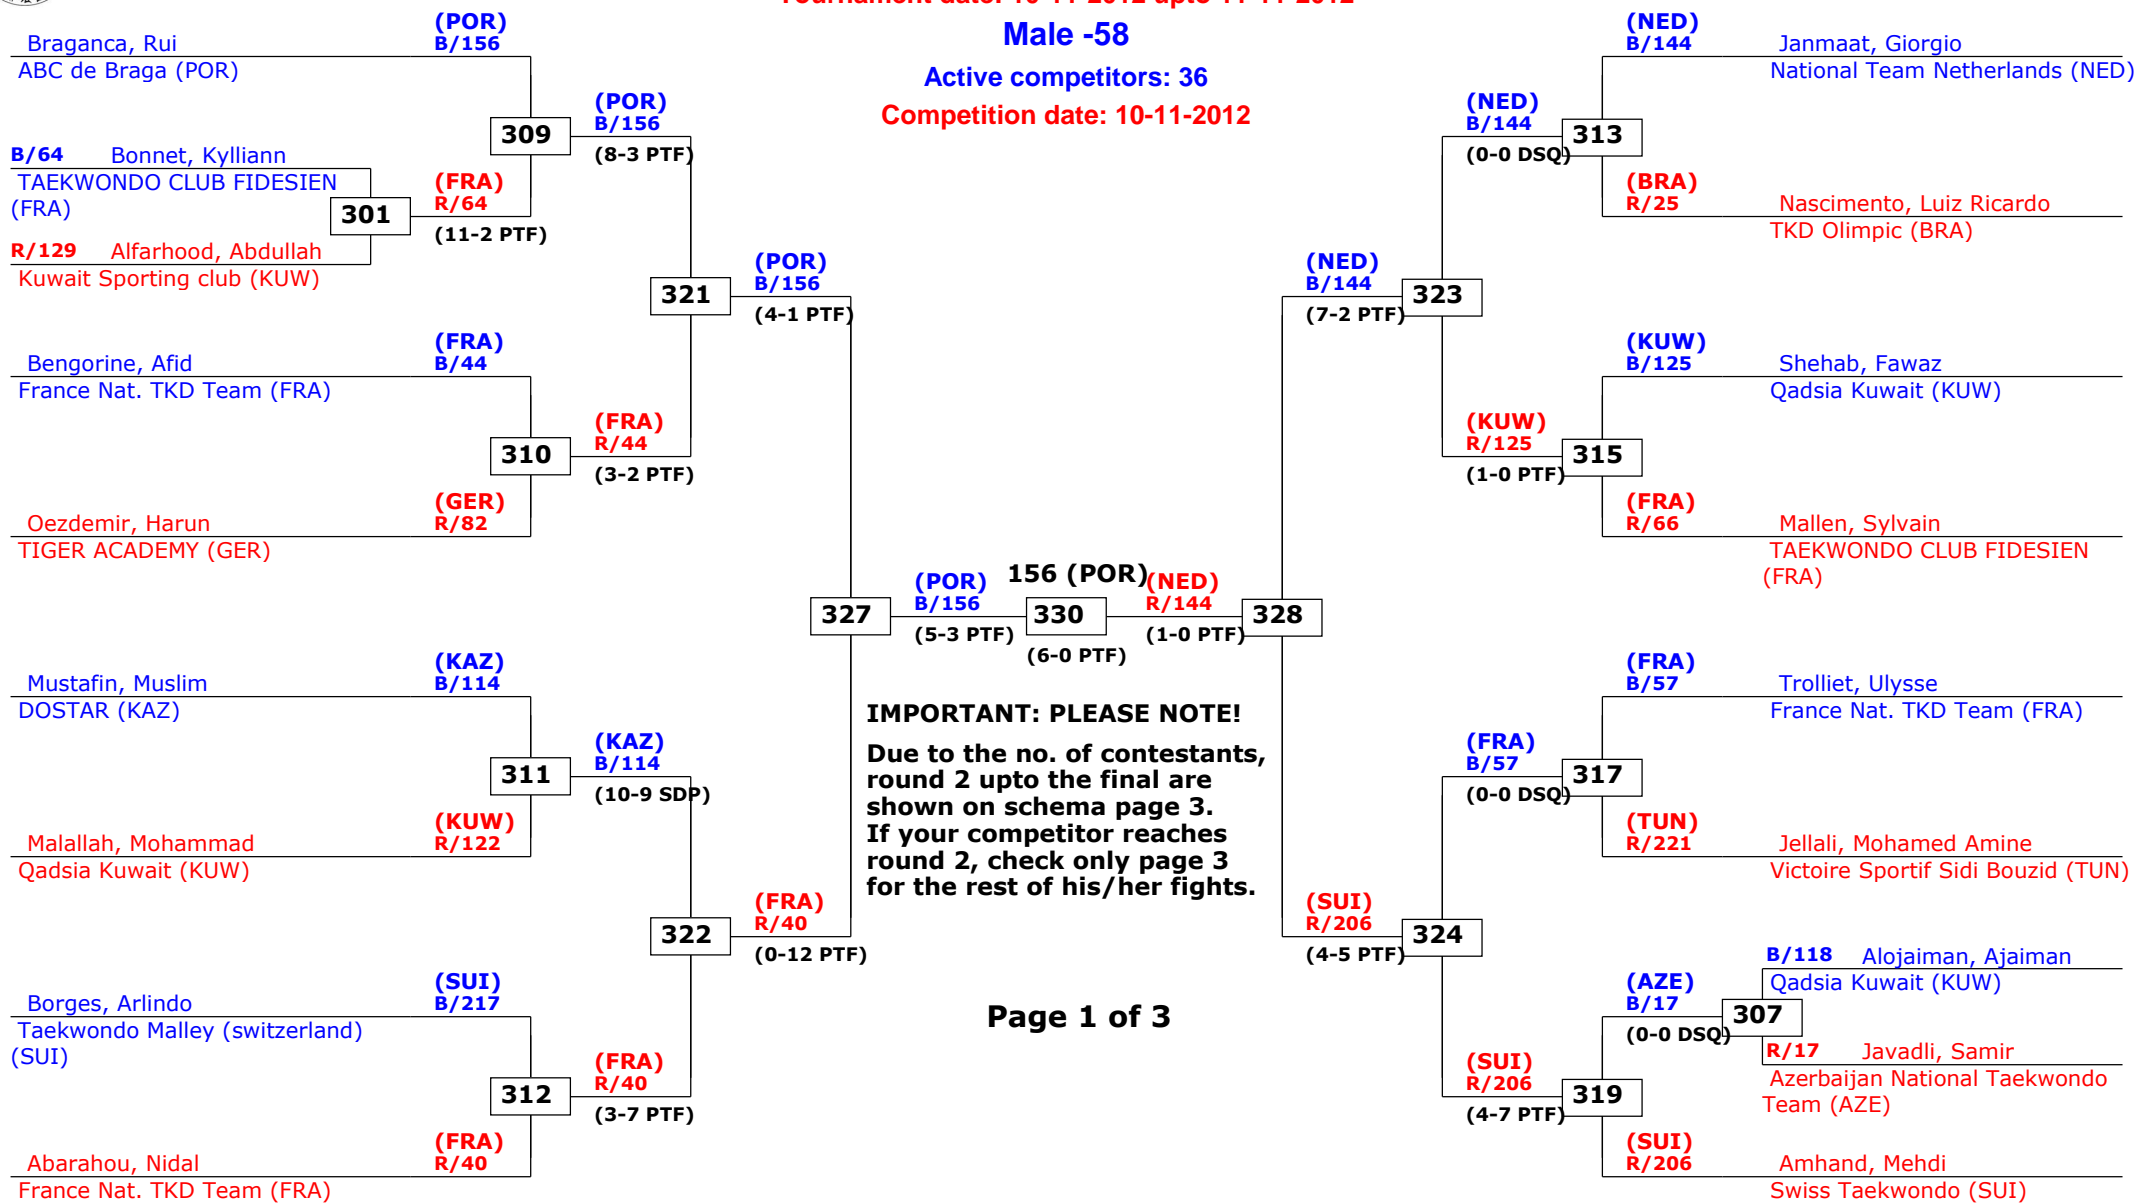

Swiss Open 2012

Lausanne, Switzerland

Tournament date: 10-11-2012 upto 11-11-2012

Male -58

Active competitors: 36

Competition date: 10-11-2012

IMPORTANT: PLEASE NOTE!
 Due to the no. of contestants, round 2 upto the final are shown on schema page 3. If your competitor reaches round 2, check only page 3 for the rest of his/her fights.

IMPORTANT: PLEASE NOTE!
 Due to the no. of contestants, round 2 upto the final are shown on schema page 3. If your competitor reaches round 2, check only page 3 for the rest of his/her fights.

Swiss Open 2012