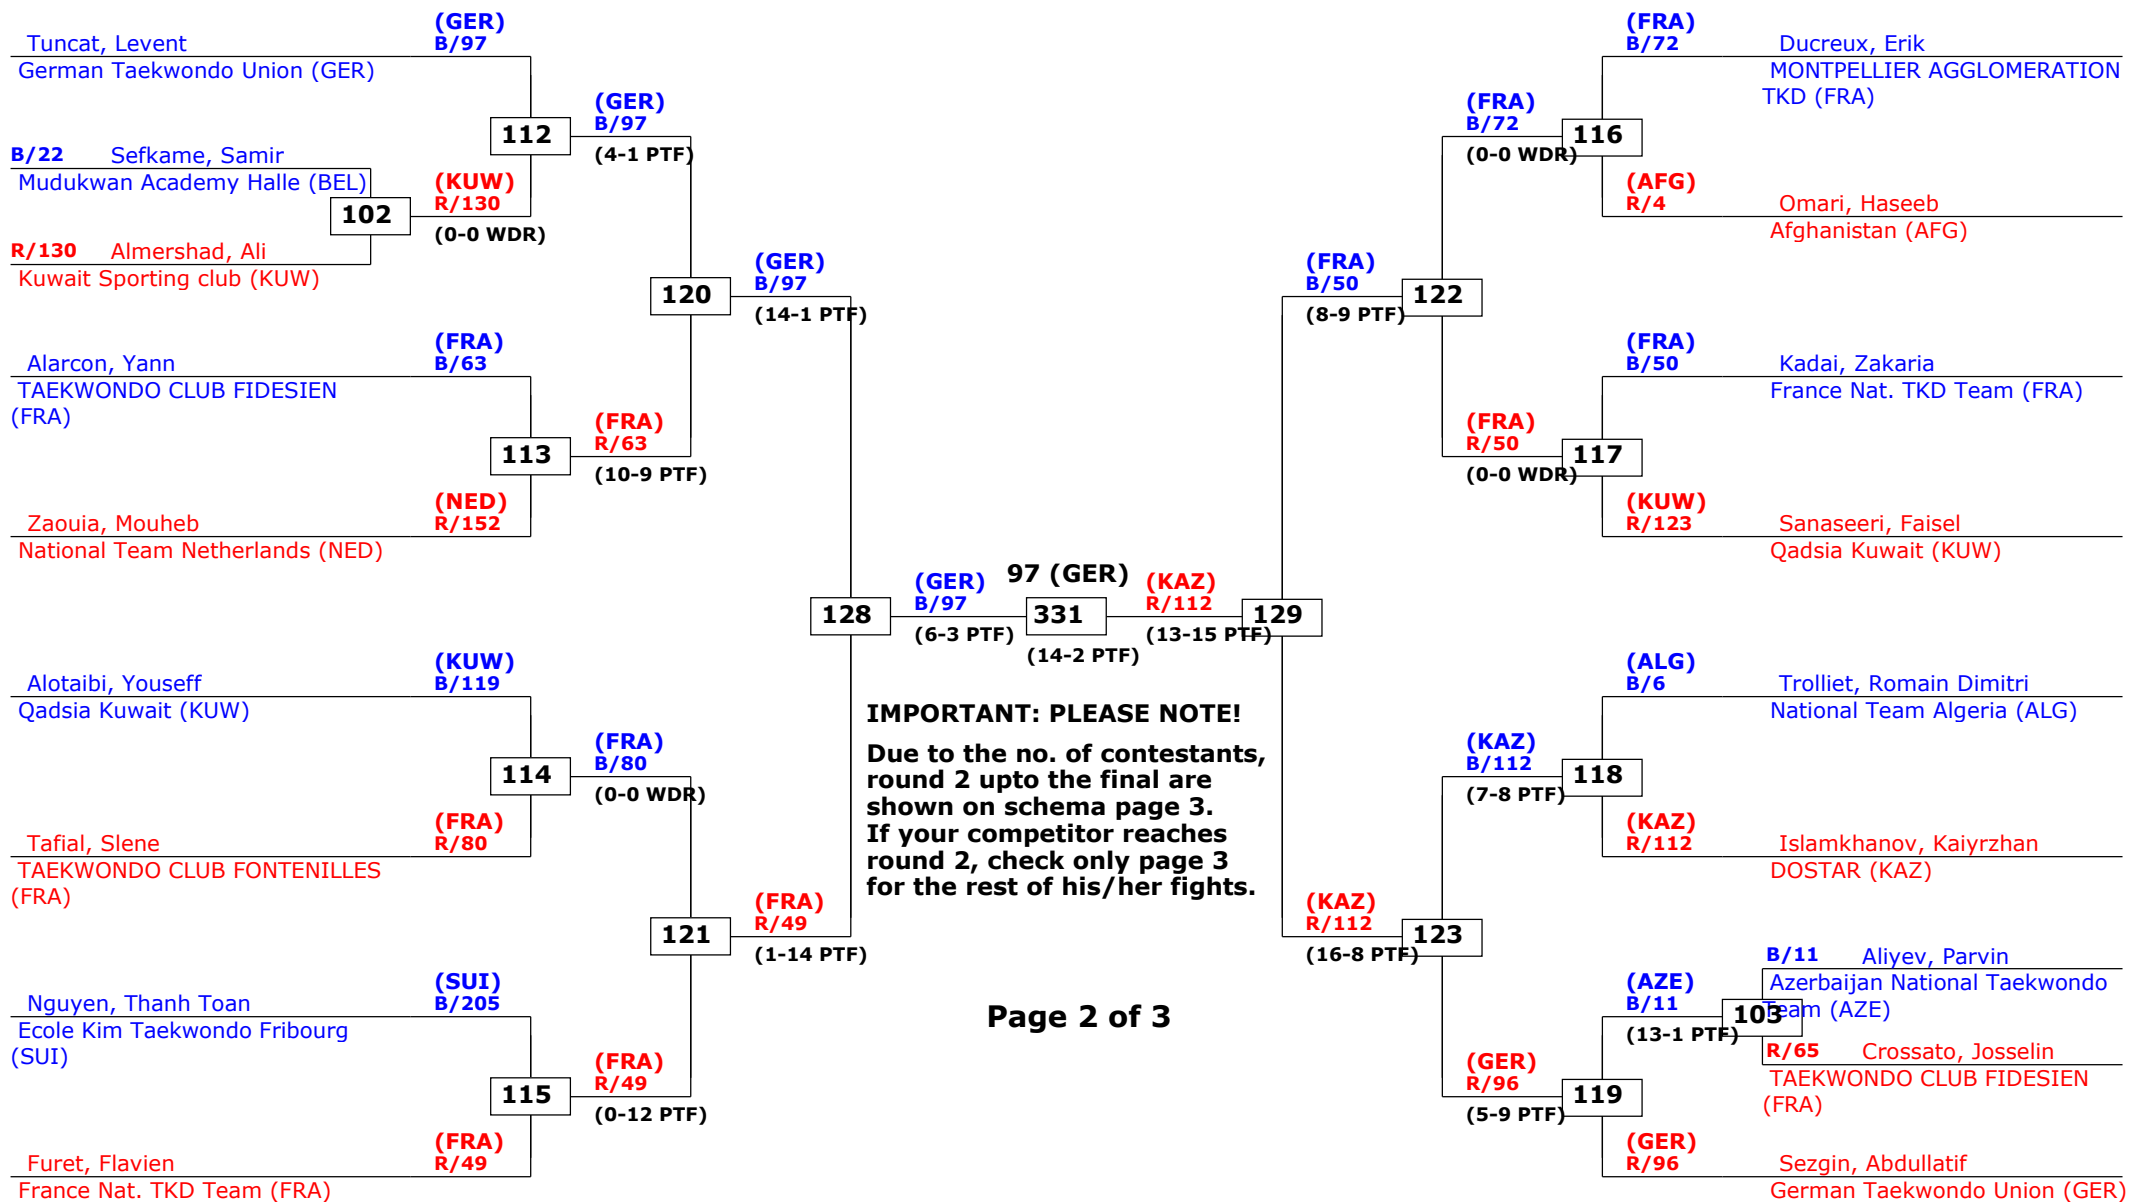

Swiss Open 2012

Lausanne, Switzerland

Tournament date: 10-11-2012 upto 11-11-2012

Male -58

Active competitors: 36

Competition date: 10-11-2012

IMPORTANT: PLEASE NOTE!
 Due to the no. of contestants, round 2 upto the final are shown on schema page 3. If your competitor reaches round 2, check only page 3 for the rest of his/her fights.

IMPORTANT: PLEASE NOTE!
 Due to the no. of contestants, round 2 upto the final are shown on schema page 3. If your competitor reaches round 2, check only page 3 for the rest of his/her fights.

Swiss Open 2012