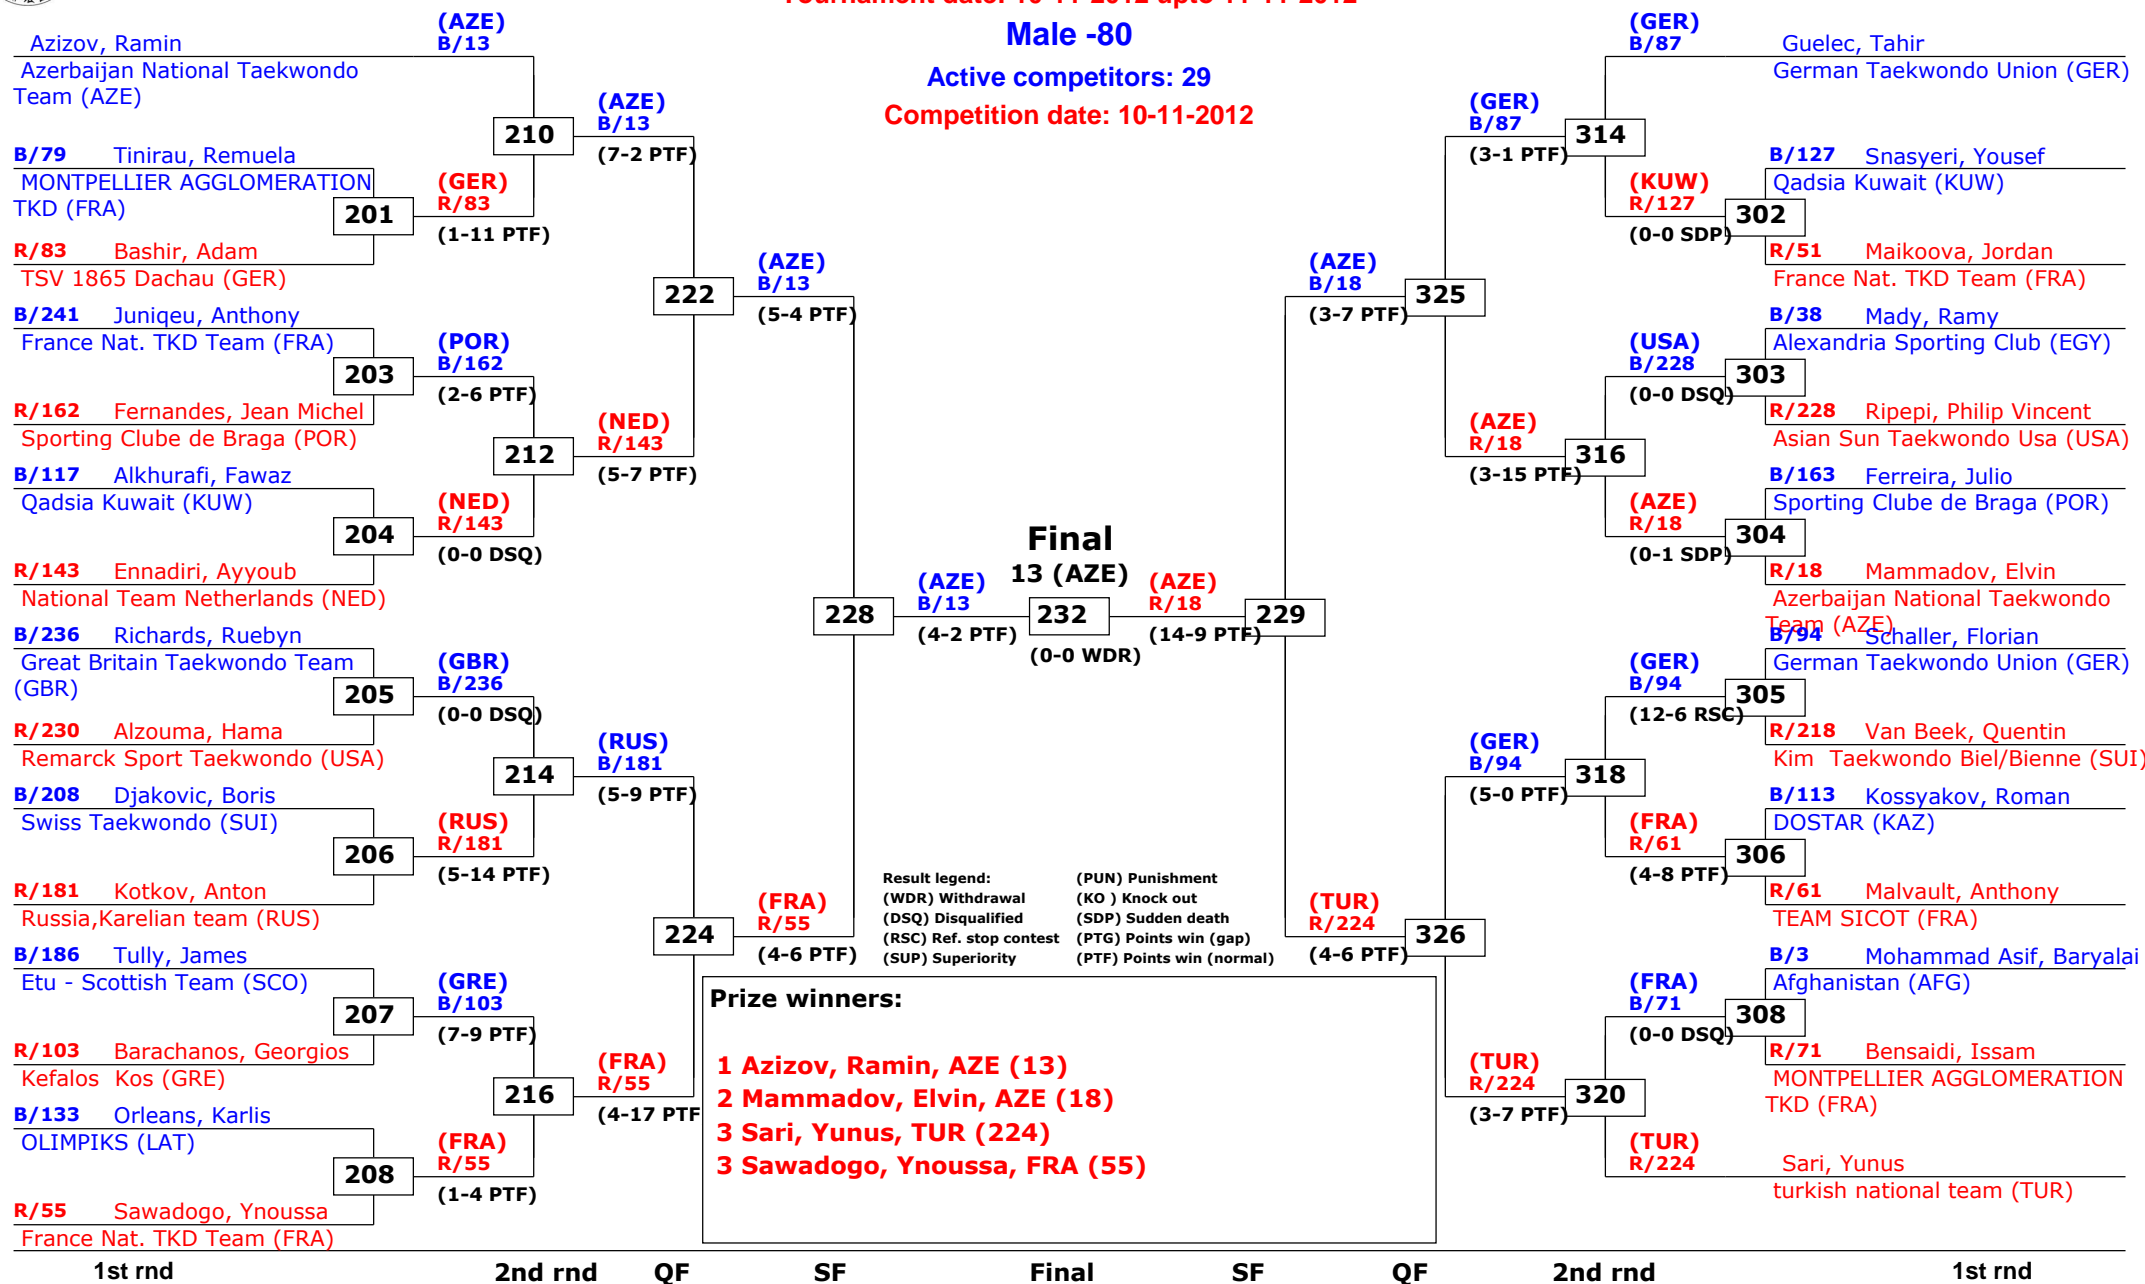

Lausanne, Switzerland

Tournament date: 10-11-2012 upto 11-11-2012

Male -58

Active competitors: 0

Competition date: 10-11-2012

Swiss Open 2012

Lausanne, Switzerland

Tournament date: 10-11-2012 upto 11-11-2012

Male -80

Active competitors: 29

Competition date: 10-11-2012

Swiss Open 2012

Lausanne, Switzerland

Tournament date: 10-11-2012 upto 11-11-2012

Female -49

Active competitors: 18