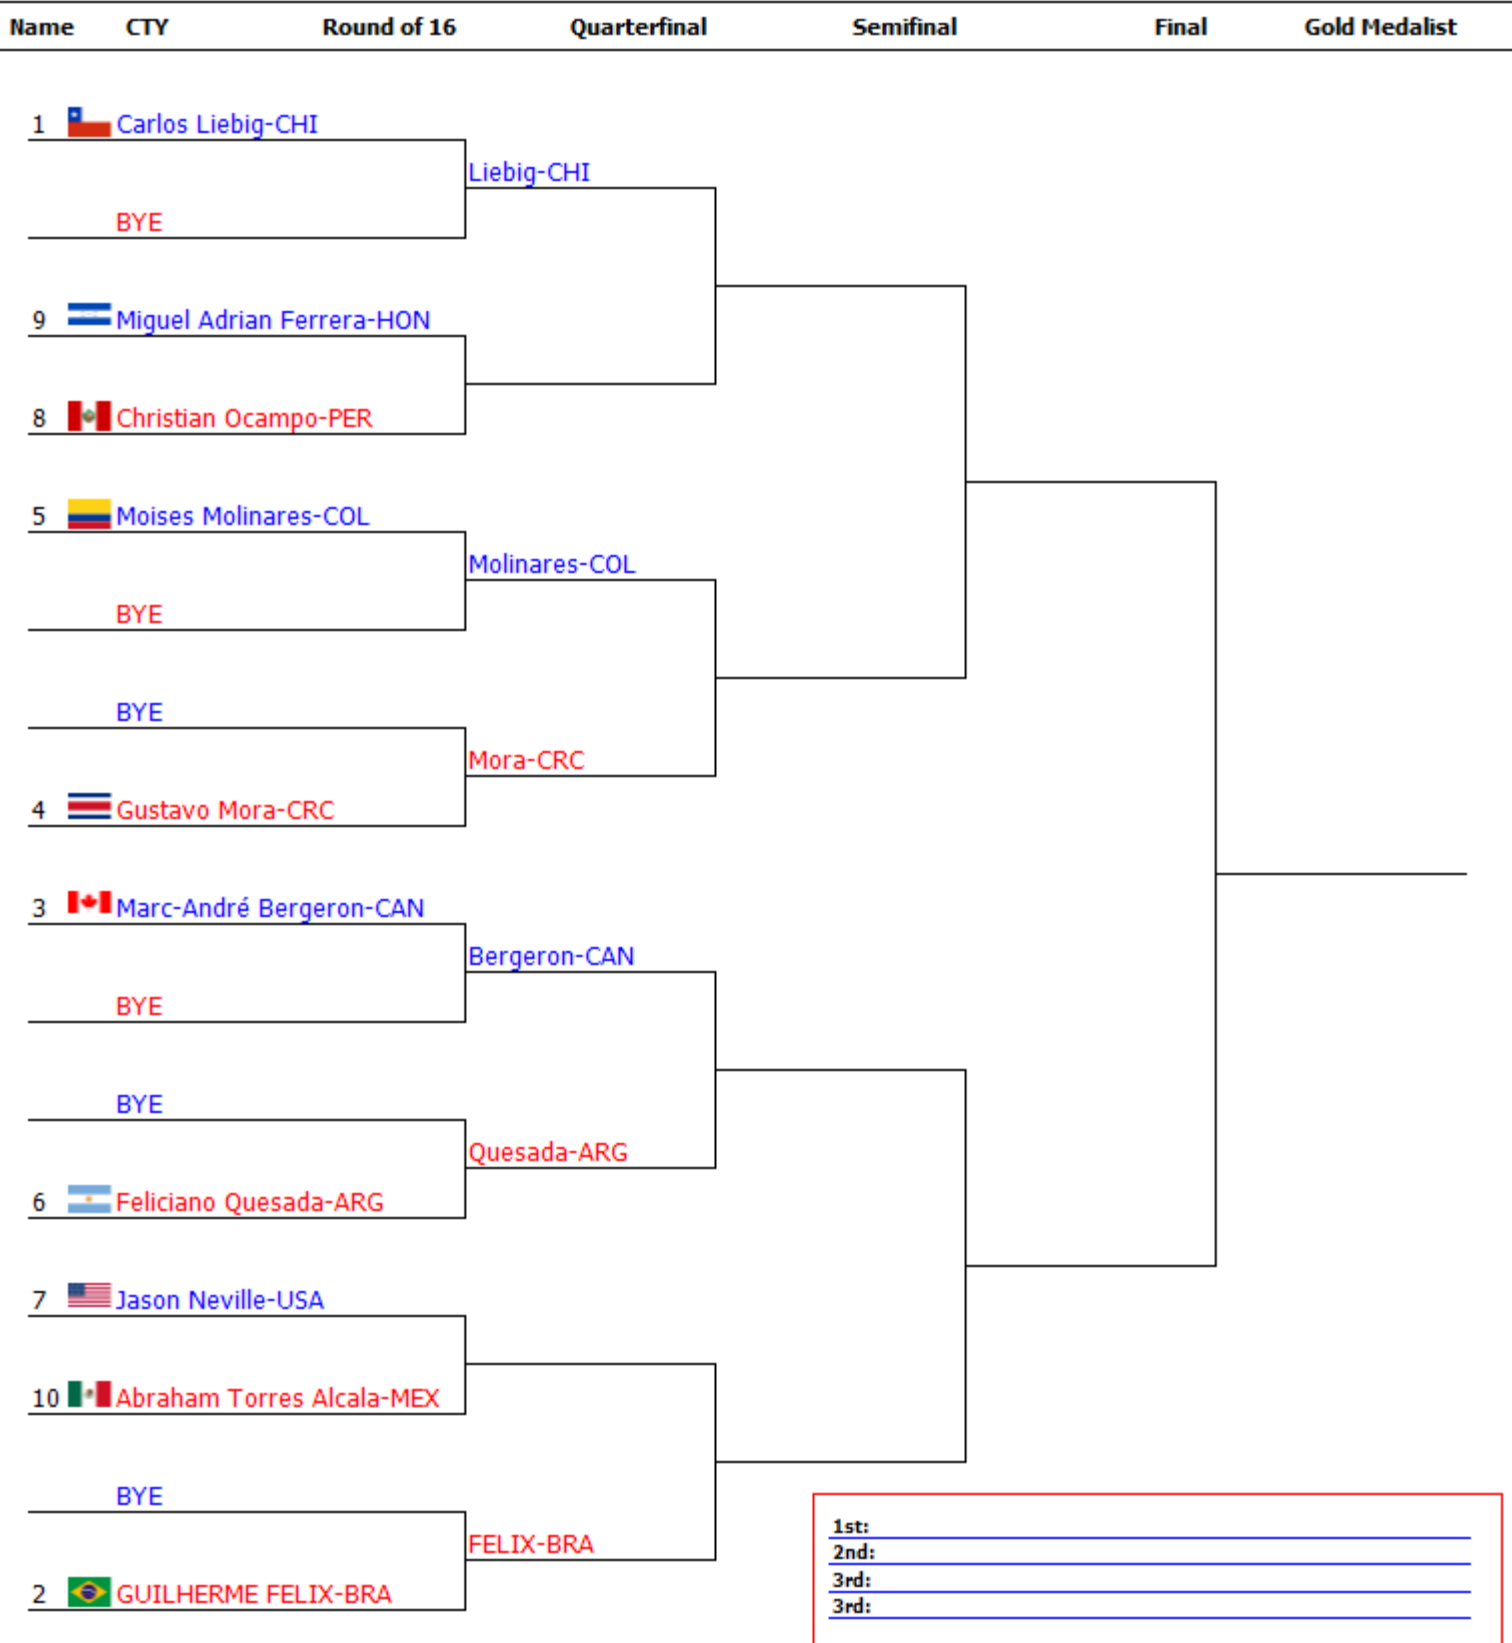

Staging

WDR Won by Withdraw **SUP** Won by Superiority **GDP** Won by Golden Point **PUN** Won by Punitive Declaration **PTG** Won by Points Gap
KO Won by Knockout **PTF** Won by Final Score **DSQ** Won by Disqualification **RSC** Won by Referee Stops Contest