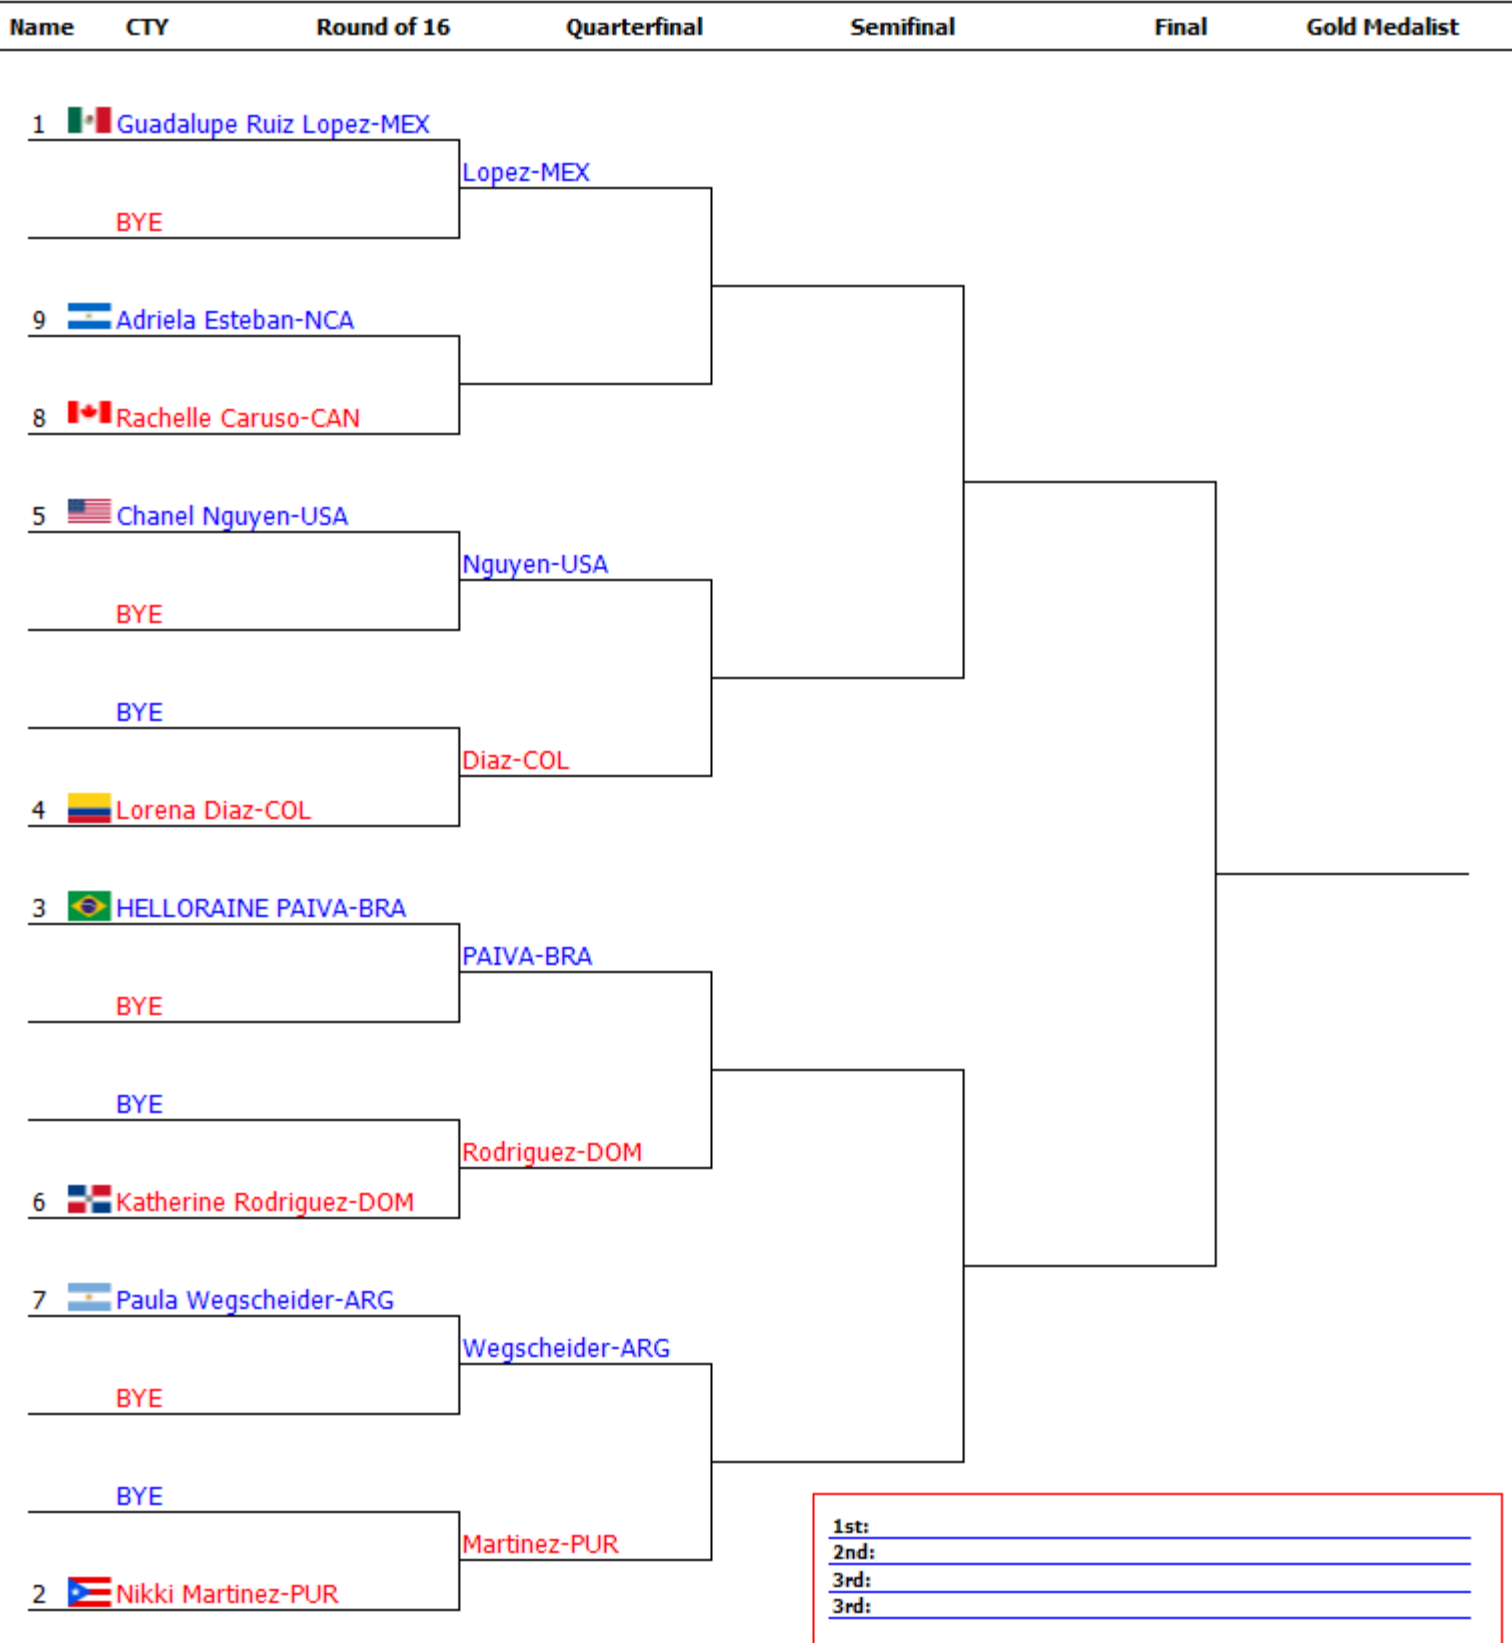

### Staging

**WDR** Won by Withdrawal   
 **SUP** Won by Superiority   
 **GDP** Won by Golden Point   
 **PUN** Won by Punitive Declaration   
 **PTG** Won by Points Gap  
**KO** Won by Knockout   
**PTF** Won by Final Score   
**DSQ** Won by Disqualification   
**RSC** Won by Referee Stops Contest