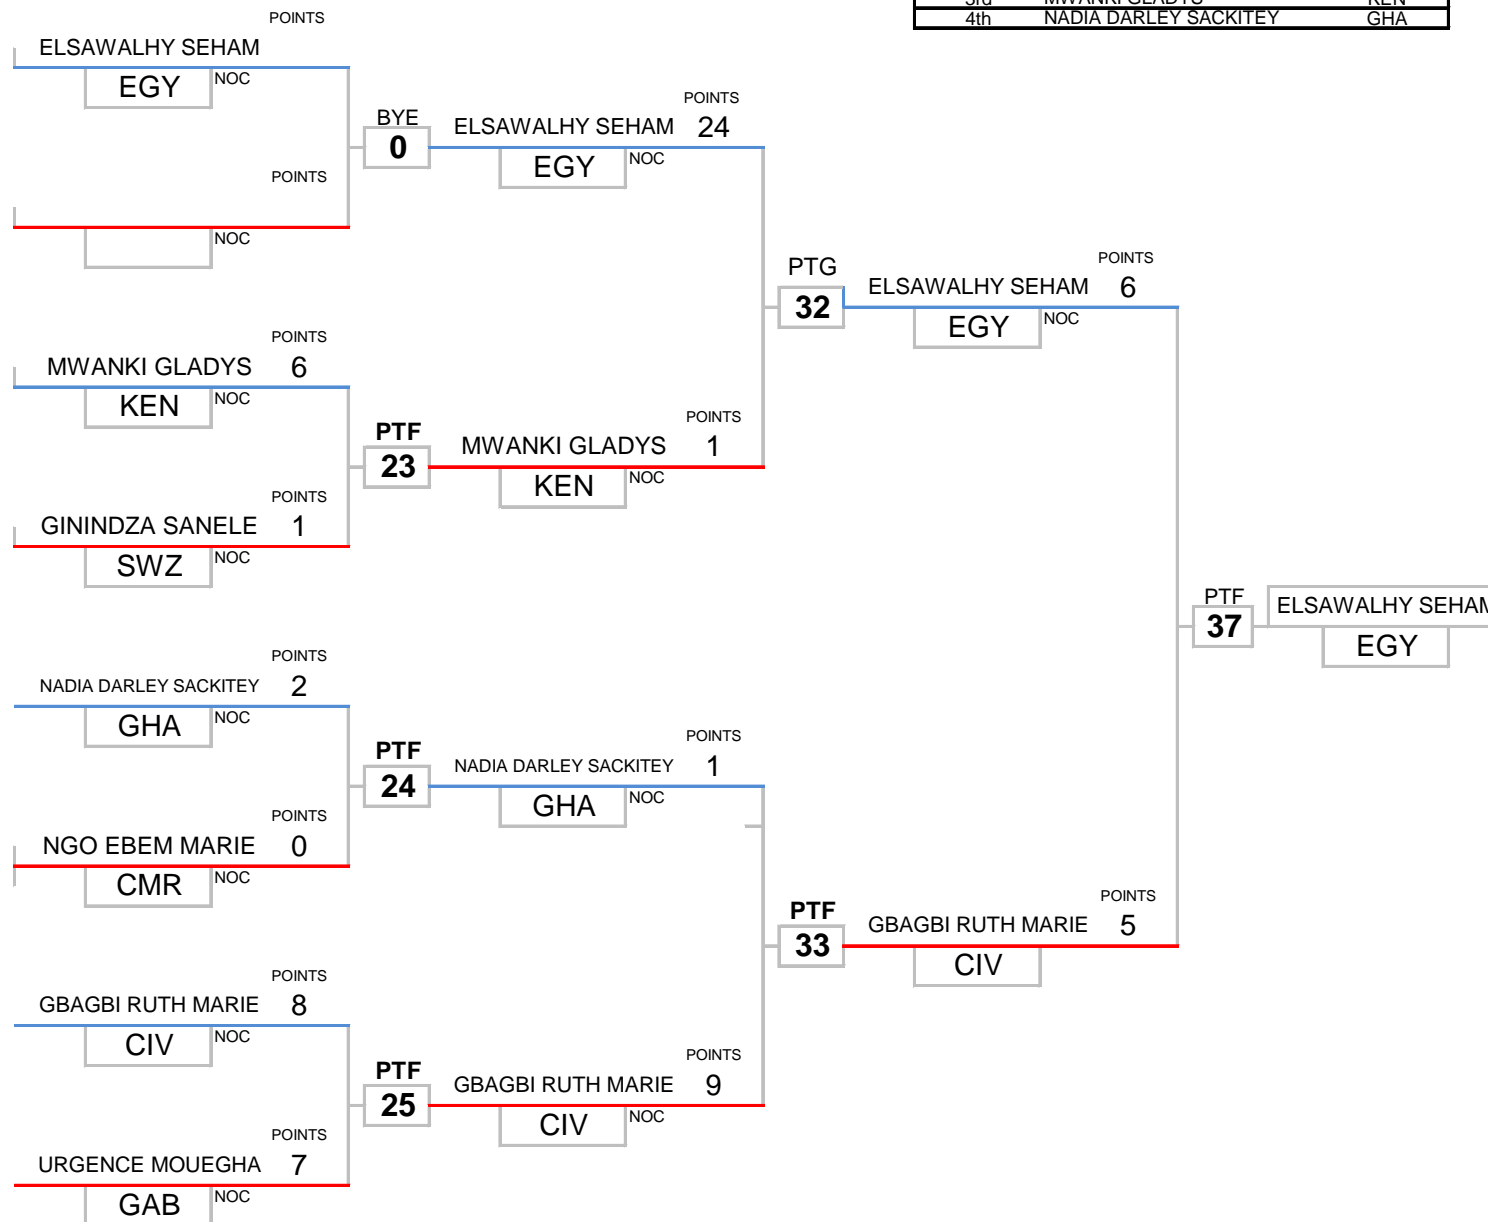

F -67 kg (7)

QUALIFIED		
1st	ELSAWALHY SEHAM	EGY
2nd	GBAGBI RUTH MARIE	CIV
SUBSTITUTE		
3rd	MWANKI GLADYS	KEN
4th	NADIA DARLEY SACKITEY	GHA

PTG – WIN BY POINT GAP	WDR – WIN BY WITHDRAWAL	DSQ – WIN BY DISQUALIFICATION	RSC – WIN BY REFEREE STOPS CONTEST	SUP – WIN BY SUPERIORITY
PTF – WIN BY FINAL SCORE	KO – WIN BY KNOCK-OUT	SDP – WIN BY SUDDEN DEATH	PUN – WIN BY REFEREE'S PUNITIVE DECLARATION	