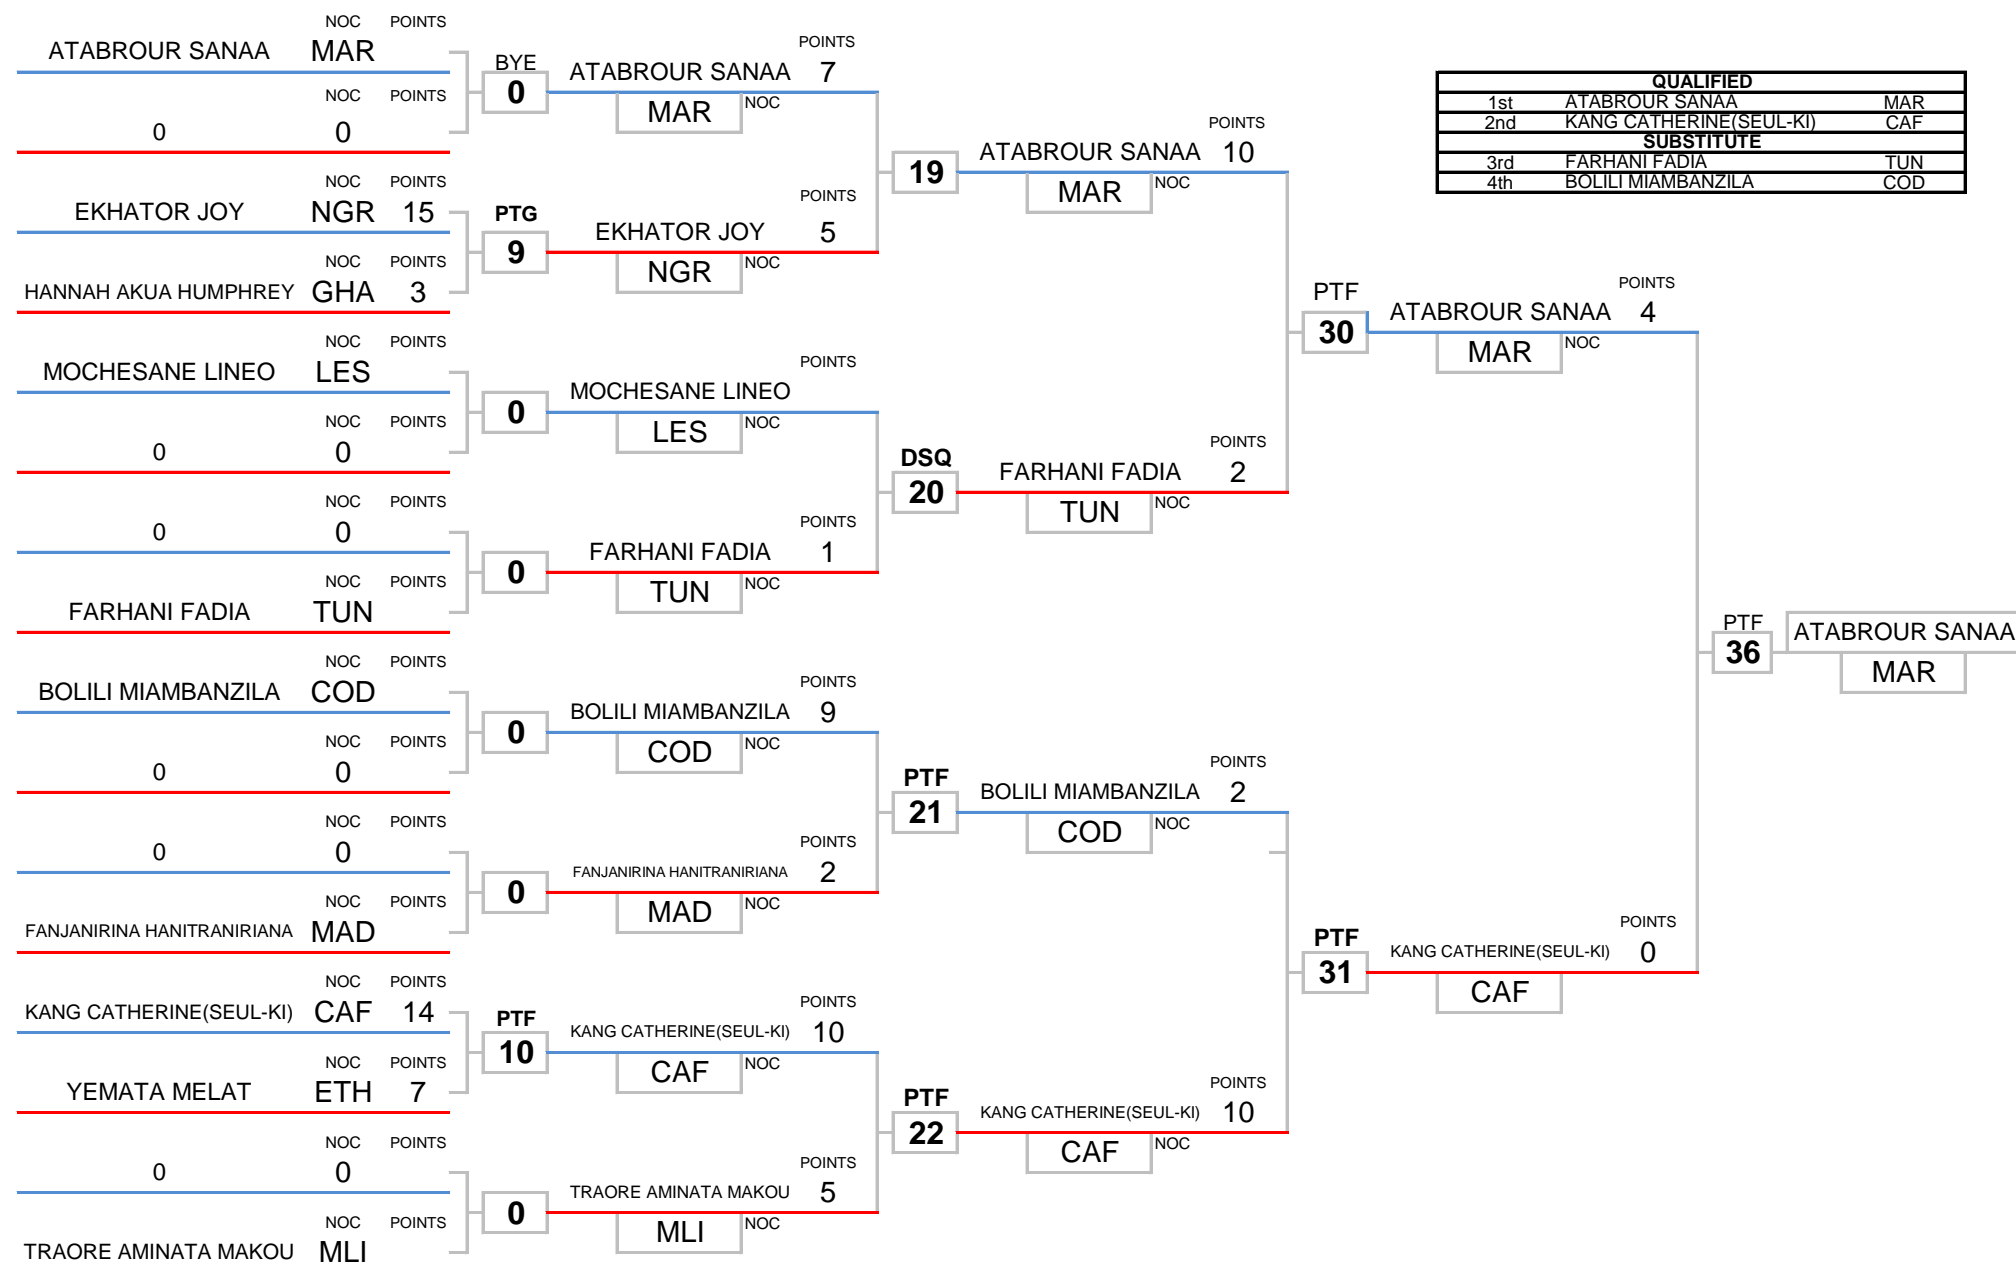

F - 49 KG (10)

PTG – WIN BY POINT GAP	WDR – WIN BY WITHDRAWAL	DSQ – WIN BY DISQUALIFICATION	RSC – WIN BY REFEREE STOPS CONTEST	SUP – WIN BY SUPERIORITY
PTF – WIN BY FINAL SCORE	KO – WIN BY KNOCK-OUT	SDP – WIN BY SUDDEN DEATH	PUN – WIN BY REFEREE'S PUNITIVE DECLARATION	