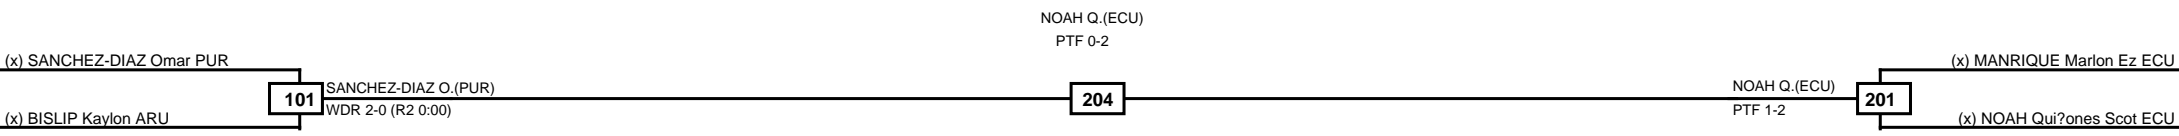

Semifinals	Final	Semifinals

MASTKD

Classification
1 NOAH Quiñones Scott ECU
2 SANCHEZ-DIAZ Omar PUR
3 MANRIQUE Marlon Ezequiel ECU
3 BISLIP Kaylon ARU

LEGEND	RSC: Win by Referee stops contest	PTG: Win by Point gap	SUP: Win by Superiority	DSQ: Win by Disqualification	DQB: Win by Disqualification for Unsportsmanlike behavior	DWR: Win by double Withdrawal	R: Round
(x)Seed	PFT: Win by Final score	GDP: Win by Golden points	WDR: Win by Withdrawal	PUN: Win by Punitive declaration	DDB: Double disqualification for Unsportsmanlike behavior	DDQ: Double Disqualification