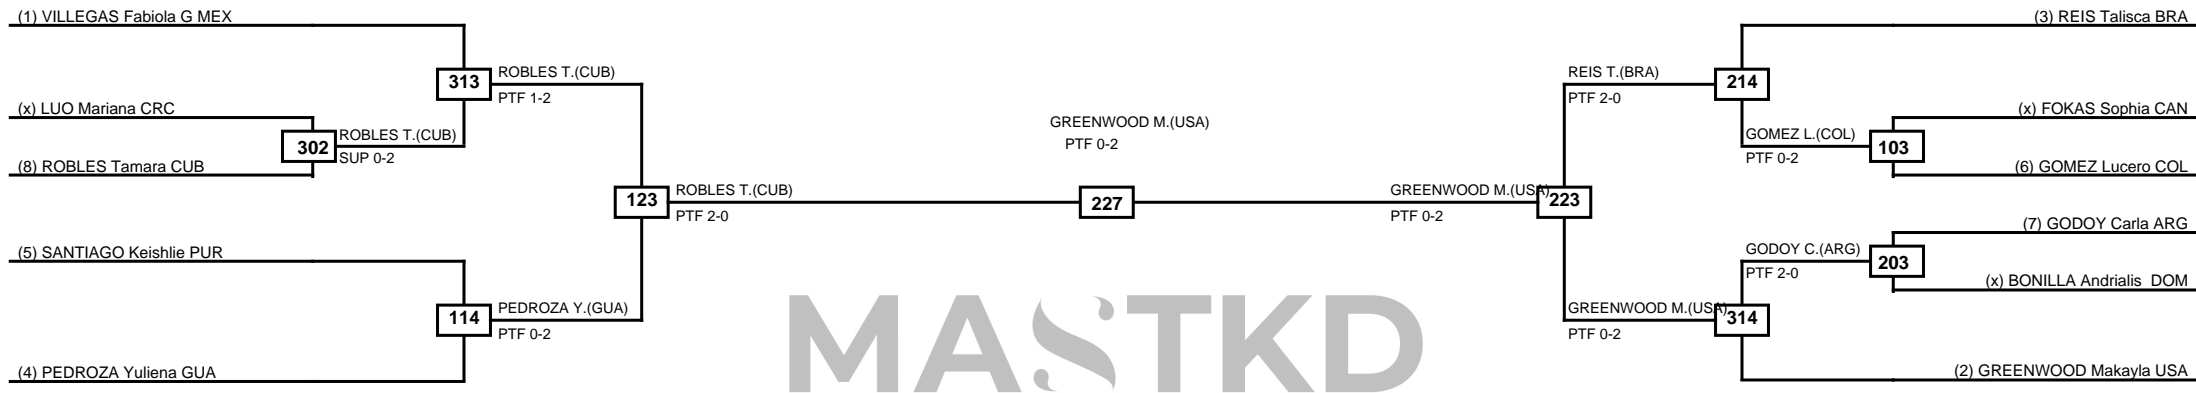

Round of 16   Quarterfinals   Semifinals   Final   Semifinals   Quarterfinals   Round of 16

Classification
1 GREENWOOD Makayla USA
2 ROBLES Tamara CUB
3 PEDROZA Yuliena GUA
3 REIS Talisca BRA

LEGEND	RSC: Win by Referee stops contest	PTG: Win by Point gap	SUP: Win by Superiority	DSQ: Win by Disqualification	DQB: Win by Disqualification for Unsportsmanlike behavior	DWR: Win by double Withdrawal	R: Round
(x)Seed	PFT: Win by Final score	GDP: Win by Golden points	WDR: Win by Withdrawal	PUN: Win by Punitive declaration	DDB: Double disqualification for Unsportsmanlike behavior	DDQ: Double Disqualification