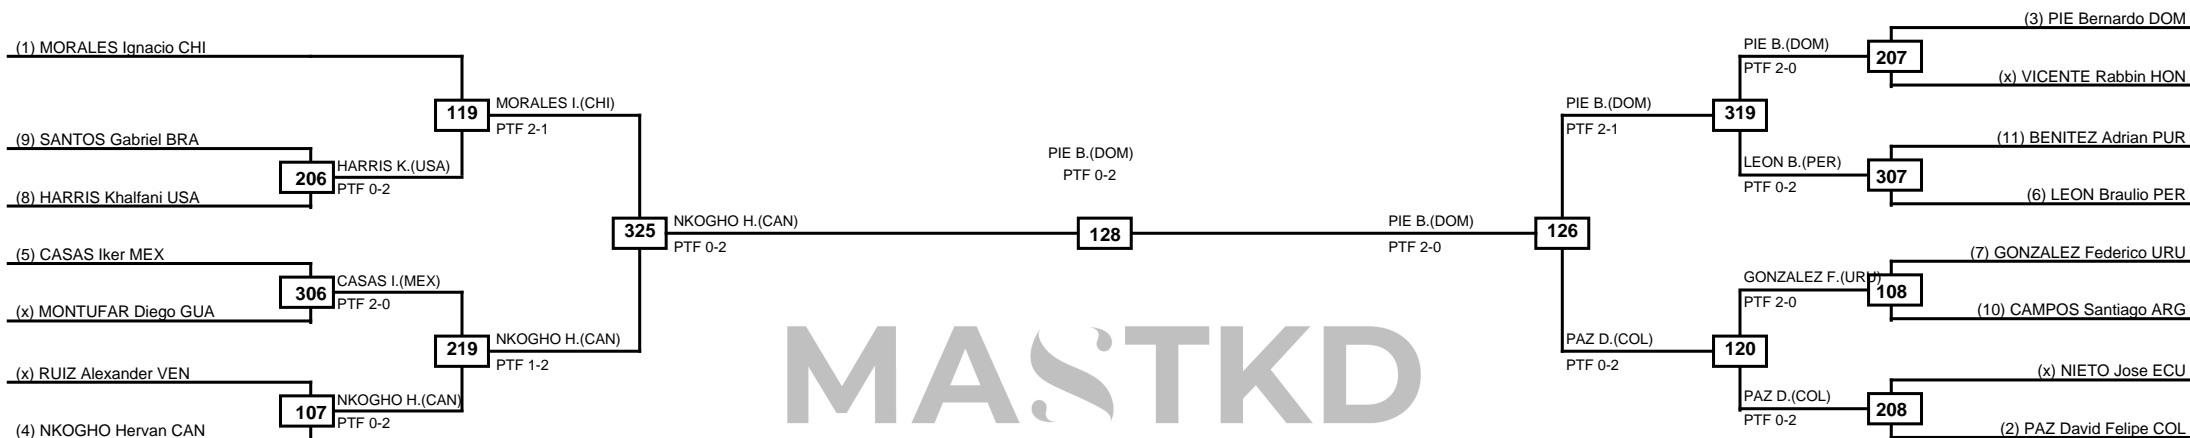

LEGEND RSC: Win by Referee stops contest PTG: Win by Point gap SUP: Win by Superiority DSQ: Win by Disqualification DQB: Win by Disqualification for Unsportsmanlike behavior DWR: Win by double Withdrawal R: Round
 (x)Seed PFT: Win by Final score GDP: Win by Golden points WDR: Win by Withdrawal PUN: Win by Punitive declaration DDB: Double disqualification for Unsportsmanlike behavior DDQ: Double Disqualification

Round of 16
Quarterfinals
Semifinals
Final
Semifinals
Quarterfinals
Round of 16

MASTKD

Classification
1 PONTES Edival BRA
2 LIZARRAGA Rene MEX
3 LIU Joshua USA
3 PARK Tae Ku CAN

LEGEND RSC: Win by Referee stops contest PTG: Win by Point gap SUP: Win by Superiority DSQ: Win by Disqualification DQB: Win by Disqualification for Unsportsmanlike behavior DWR: Win by double Withdrawal R: Round
 (x)Seed PFT: Win by Final score GDP: Win by Golden points WDR: Win by Withdrawal PUN: Win by Punitive declaration DDB: Double disqualification for Unsportsmanlike behavior DDQ: Double Disqualification

Round of 16 Quarterfinals Semifinals Final Semifinals Quarterfinals Round of 16

MASTKD

Classification
1 PIE Bernardo DOM
2 NKOOGHO Hervan CAN
3 PAZ David Felipe COL
3 MORALES Ignacio CHI

LEGEND RSC: Win by Referee stops contest PTF: Win by Point gap SUP: Win by Superiority DSQ: Win by Disqualification DQB: Win by Disqualification for Unsportsmanlike behavior DWR: Win by double Withdrawal R: Round
 (x)Seed PFT: Win by Final score GDP: Win by Golden points WDR: Win by Withdrawal PUN: Win by Punitive declaration DDB: Double disqualification for Unsportsmanlike behavior DDQ: Double Disqualification

Round of 16	Quarterfinals	Semifinals	Final	Semifinals	Quarterfinals	Round of 16
-------------	---------------	------------	-------	------------	---------------	-------------

Classification
1 RAMOS Gabriel BRA
2 GUZMAN Lucas ARG
3 NAVARRO Carlos MEX
3 PARK Braven CAN