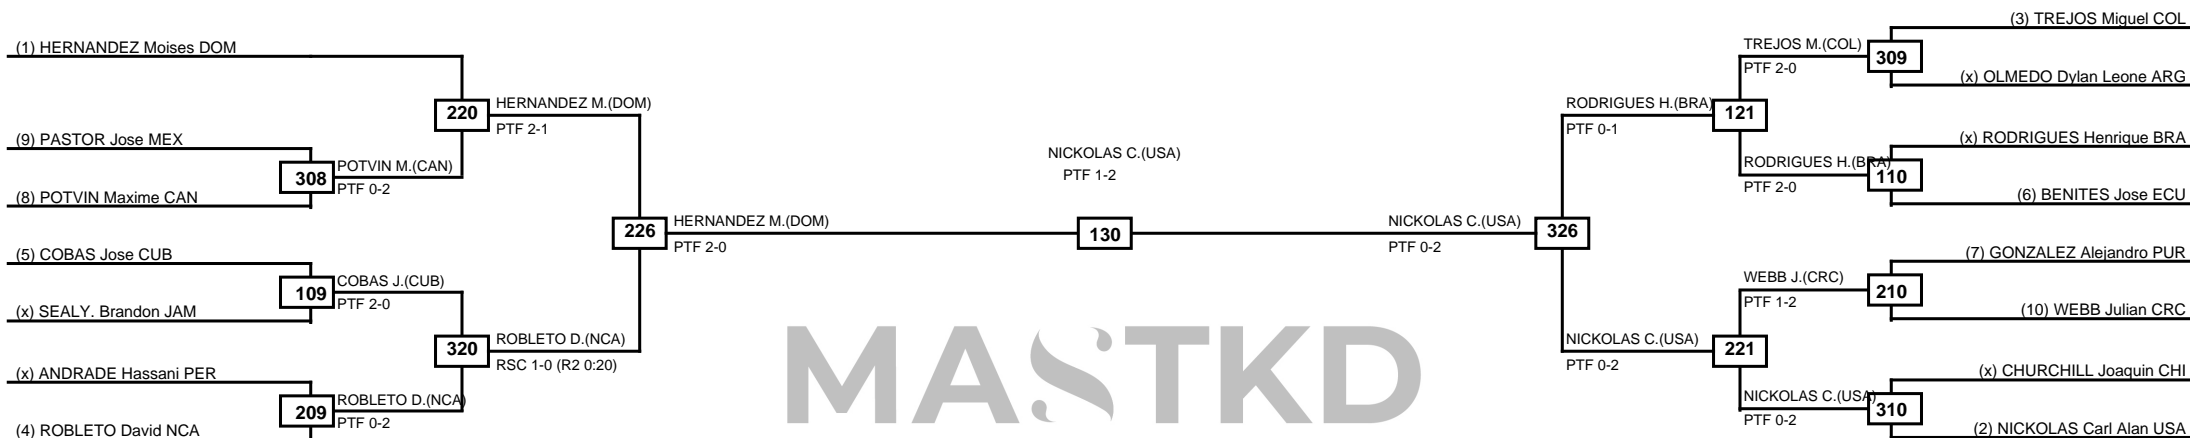

Round of 16 Quarterfinals Semifinals Final Semifinals Quarterfinals Round of 16

MASTKD

Classification
1 NICKOLAS Carl Alan USA
2 HERNANDEZ Moises DOM
3 RODRIGUES Henrique Marques BRA
3 ROBLETO David NCA

LEGEND RSC: Win by Referee stops contest PTG: Win by Point gap SUP: Win by Superiority DSQ: Win by Disqualification DQB: Win by Disqualification for Unsportsmanlike behavior DWR: Win by double Withdrawal R: Round
 (x)Seed PFT: Win by Final score GDP: Win by Golden points WDR: Win by Withdrawal PUN: Win by Punitive declaration DDB: Double disqualification for Unsportsmanlike behavior DDQ: Double Disqualification

Round of 16
Quarterfinals
Semifinals
Final
Semifinals
Quarterfinals
Round of 16

MASTKD

Classification
1 PONTES Edival BRA
2 LIZARRAGA Rene MEX
3 LIU Joshua USA
3 PARK Tae Ku CAN

LEGEND RSC: Win by Referee stops contest PTG: Win by Point gap SUP: Win by Superiority DSQ: Win by Disqualification DQB: Win by Disqualification for Unsportsmanlike behavior DWR: Win by double Withdrawal R: Round
 (x)Seed PFT: Win by Final score GDP: Win by Golden points WDR: Win by Withdrawal PUN: Win by Punitive declaration DDB: Double disqualification for Unsportsmanlike behavior DDQ: Double Disqualification

Round of 16 Quarterfinals Semifinals Final Semifinals Quarterfinals Round of 16

MASTKD

Classification
1 PIE Bernardo DOM
2 NKOOGHO Hervan CAN
3 PAZ David Felipe COL
3 MORALES Ignacio CHI

LEGEND RSC: Win by Referee stops contest PTF: Win by Point gap SUP: Win by Superiority DSQ: Win by Disqualification DQB: Win by Disqualification for Unsportsmanlike behavior DWR: Win by double Withdrawal R: Round
 (x)Seed PFT: Win by Final score GDP: Win by Golden points WDR: Win by Withdrawal PUN: Win by Punitive declaration DDB: Double disqualification for Unsportsmanlike behavior DDQ: Double Disqualification