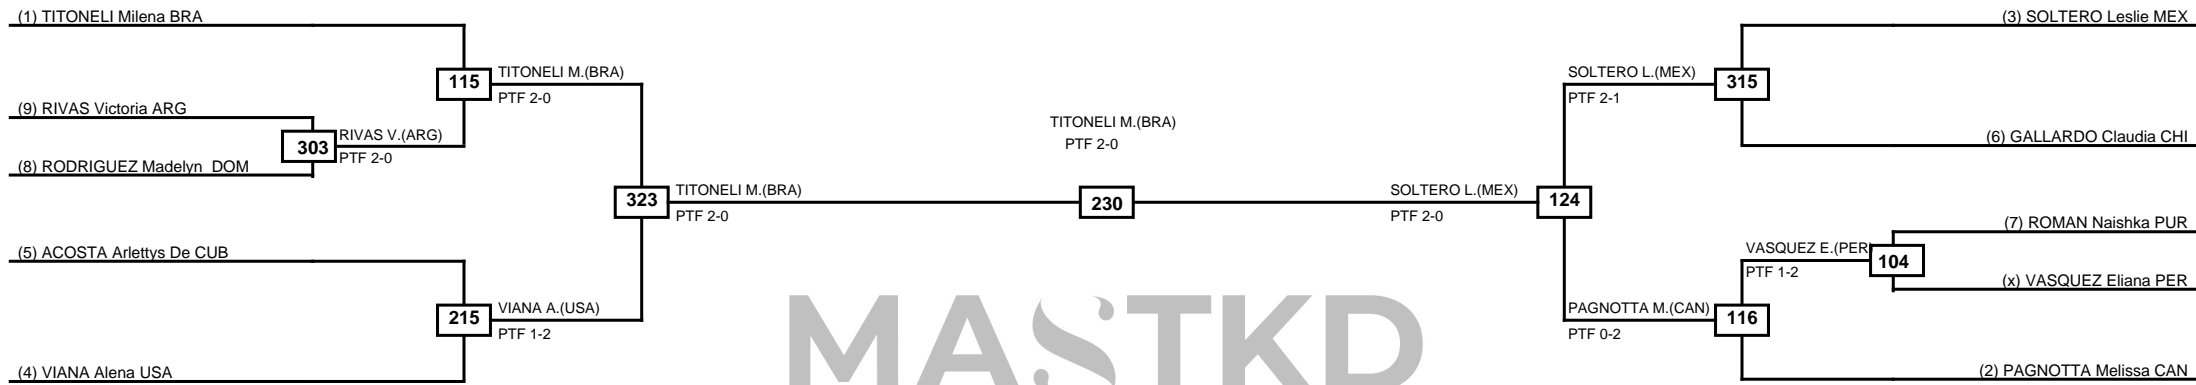

Round of 16   Quarterfinals   Semifinals   Final   Semifinals   Quarterfinals   Round of 16

MASTKD

Classification
1 TITONELI Milena BRA
2 SOLTERO Leslie MEX
3 PAGNOTTA Melissa CAN
3 VIANA Alena USA

LEGEND   RSC: Win by Referee stops contest   PTG: Win by Point gap   SUP: Win by Superiority   DSQ: Win by Disqualification   DQB: Win by Disqualification for Unsportsmanlike behavior   DWR: Win by double Withdrawal   R: Round
(x)Seed   PFT: Win by Final score   GDP: Win by Golden points   WDR: Win by Withdrawal   PUN: Win by Punitive declaration   DDB: Double disqualification for Unsportsmanlike behavior   DDQ: Double Disqualification