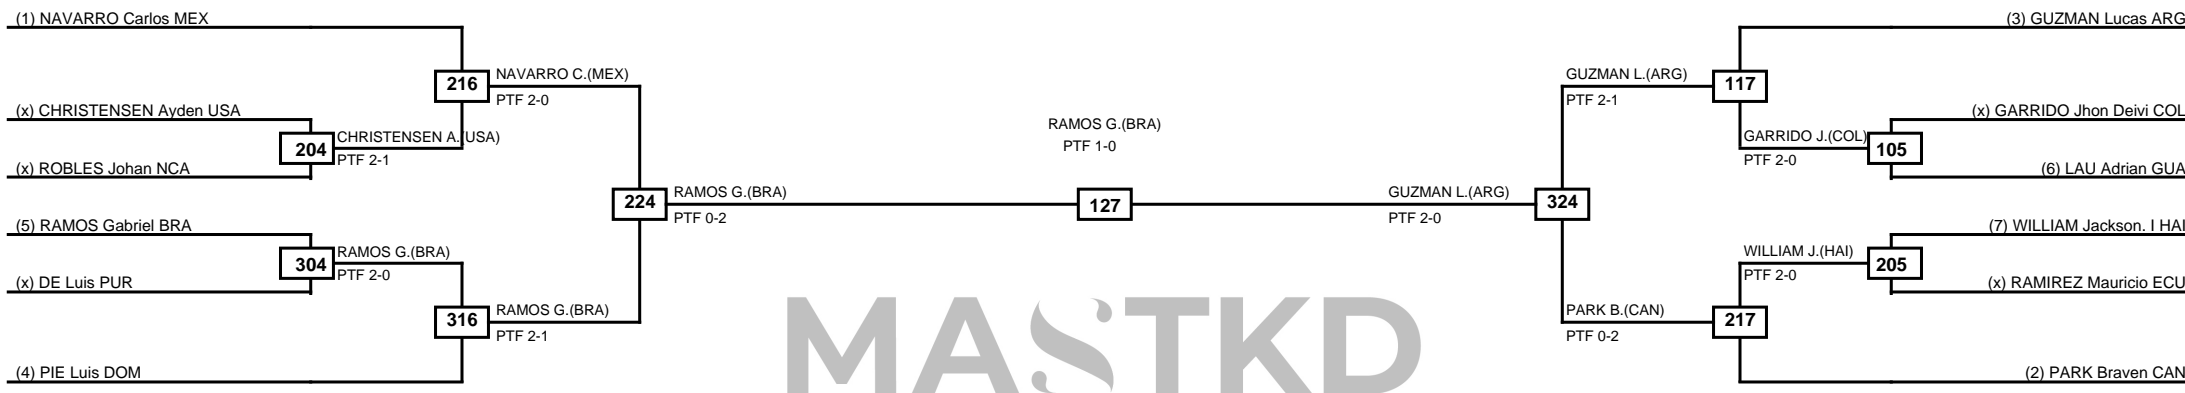

Round of 16
Quarterfinals
Semifinals
Final
Semifinals
Quarterfinals
Round of 16

MASTKD

Classification
1 PONTES Edival BRA
2 LIZARRAGA Rene MEX
3 LIU Joshua USA
3 PARK Tae Ku CAN

LEGEND RSC: Win by Referee stops contest PTG: Win by Point gap SUP: Win by Superiority DSQ: Win by Disqualification DQB: Win by Disqualification for Unsportsmanlike behavior DWR: Win by double Withdrawal R: Round
 (x)Seed PFT: Win by Final score GDP: Win by Golden points WDR: Win by Withdrawal PUN: Win by Punitive declaration DDB: Double disqualification for Unsportsmanlike behavior DDQ: Double Disqualification

Round of 16 Quarterfinals Semifinals Final Semifinals Quarterfinals Round of 16

MASTKD

Classification
1 PIE Bernardo DOM
2 NKOOGHO Hervan CAN
3 PAZ David Felipe COL
3 MORALES Ignacio CHI

LEGEND RSC: Win by Referee stops contest PTF: Win by Point gap SUP: Win by Superiority DSQ: Win by Disqualification DQB: Win by Disqualification for Unsportsmanlike behavior DWR: Win by double Withdrawal R: Round
 (x)Seed PFT: Win by Final score GDP: Win by Golden points WDR: Win by Withdrawal PUN: Win by Punitive declaration DDB: Double disqualification for Unsportsmanlike behavior DDQ: Double Disqualification

Round of 16	Quarterfinals	Semifinals	Final	Semifinals	Quarterfinals	Round of 16
-------------	---------------	------------	-------	------------	---------------	-------------

Classification
1 RAMOS Gabriel BRA
2 GUZMAN Lucas ARG
3 NAVARRO Carlos MEX
3 PARK Braven CAN