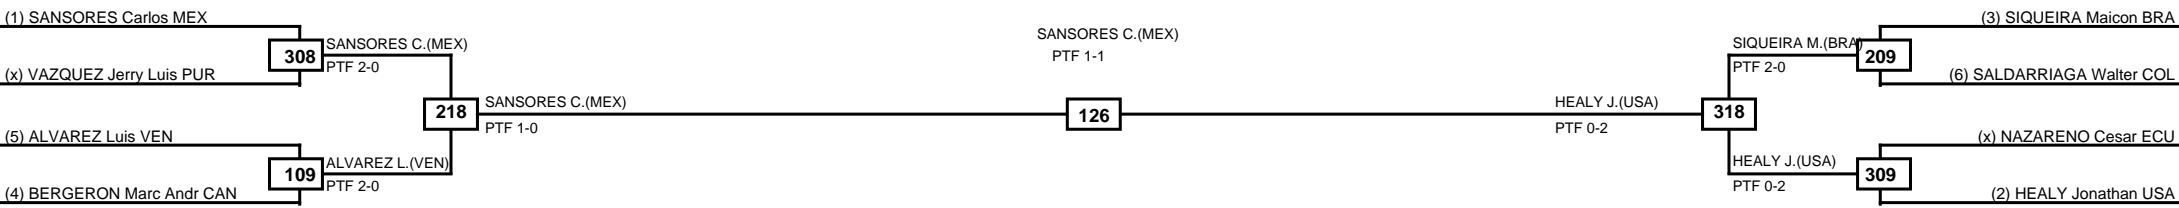

Round of 16    Quarterfinals    Semifinals    Final    Semifinals    Quarterfinals    Round of 16

MASTKD

Classification
1 GRANADO Yohandri VEN
2 KIM David USA
3 PLAZA Brandon MEX
3 OCHOA Jefferson COL

LEGEND RSC: Win by Referee stops contest    PTG: Win by Point gap    SUP: Win by Superiority    DSQ: Win by Disqualification    DQB: Win by Disqualification for Unsportsmanlike behavior    DWR: Win by double Withdrawal    R: Round  
 (x)Seed    PFT: Win by Final score    GDP: Win by Golden points    WDR: Win by Withdrawal    PUN: Win by Punitive declaration    DDB: Double disqualification for Unsportsmanlike behavior    DDQ: Double Disqualification

Quarterfinals	Semifinals	Final	Semifinals	Quarterfinals
---------------	------------	-------	------------	---------------