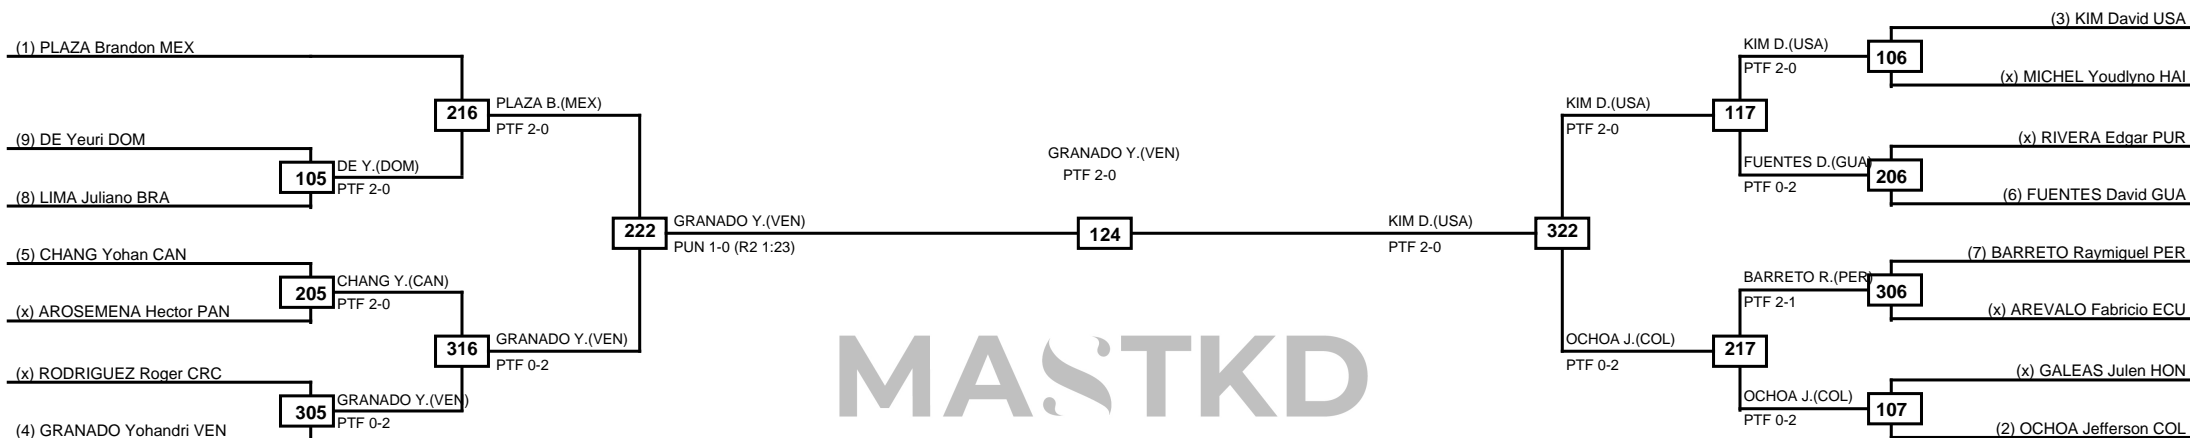

Round of 16    Quarterfinals    Semifinals    Final    Semifinals    Quarterfinals    Round of 16

MASTKD

Classification
1 GRANADO Yohandri VEN
2 KIM David USA
3 PLAZA Brandon MEX
3 OCHOA Jefferson COL

LEGEND RSC: Win by Referee stops contest    PTG: Win by Point gap    SUP: Win by Superiority    DSQ: Win by Disqualification    DQB: Win by Disqualification for Unsportsmanlike behavior    DWR: Win by double Withdrawal    R: Round  
 (x)Seed    PFT: Win by Final score    GDP: Win by Golden points    WDR: Win by Withdrawal    PUN: Win by Punitive declaration    DDB: Double disqualification for Unsportsmanlike behavior    DDQ: Double Disqualification

Quarterfinals	Semifinals	Final	Semifinals	Quarterfinals
---------------	------------	-------	------------	---------------

# MASTKD

Classification
1 SANSORES Carlos MEX
2 HEALY Jonathan USA
3 SIQUEIRA Maicon BRA
3 ALVAREZ Luis VEN

LEGEND	RSC: Win by Referee stops contest	PTG: Win by Point gap	SUP: Win by Superiority	DSQ: Win by Disqualification	DQB: Win by Disqualification for Unsportsmanlike behavior	DWR: Win by double Withdrawal	R: Round
(x)Seed	PFT: Win by Final score	GDP: Win by Golden points	WDR: Win by Withdrawal	PUN: Win by Punitive declaration	DDB: Double disqualification for Unsportsmanlike behavior	DDQ: Double Disqualification	

# MASTKD

Classification
1 GORMAN-SHORE Madelynn USA
2 GALACHO Raphaella BRA
3 DE Martin Nalleli DOM
3 TAMEZ Victoria MEX

<b>LEGEND</b>	RSC: Win by Referee stops contest	PTG: Win by Point gap	SUP: Win by Superiority	DSQ: Win by Disqualification	DQB: Win by Disqualification for Unsportsmanlike behavior	DWR: Win by double Withdrawal	R: Round
(x)Seed	PFT: Win by Final score	GDP: Win by Golden points	WDR: Win by Withdrawal	PUN: Win by Punitive declaration	DDB: Double disqualification for Unsportsmanlike behavior	DDQ: Double Disqualification	