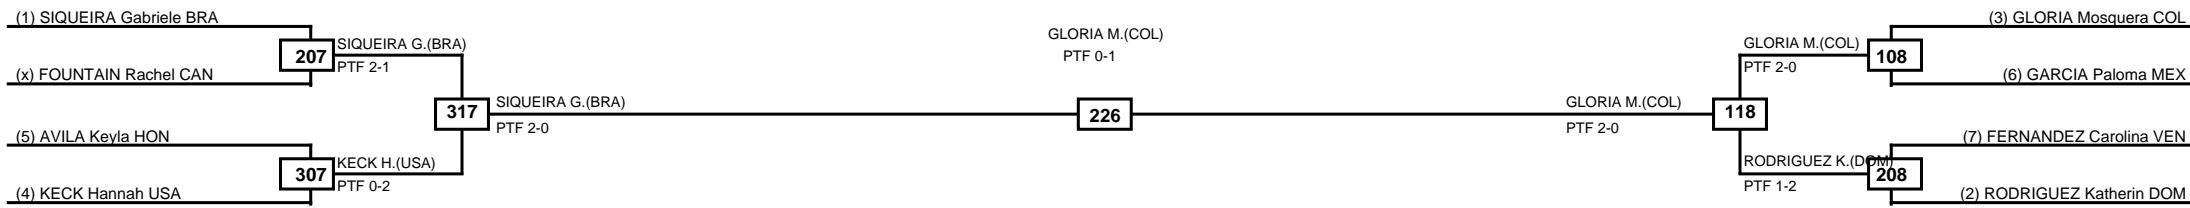

Quarterfinals	Semifinals	Final	Semifinals	Quarterfinals

MASTKD

Classification
1 GLORIA Mosquera COL
2 SIQUEIRA Gabriele BRA
3 KECK Hannah USA
3 RODRIGUEZ Katherine DOM

LEGEND	RSC: Win by Referee stops contest	PTG: Win by Point gap	SUP: Win by Superiority	DSQ: Win by Disqualification	DQB: Win by Disqualification for Unsportsmanlike behavior	DWR: Win by double Withdrawal	R: Round
(x)Seed	PFT: Win by Final score	GDP: Win by Golden points	WDR: Win by Withdrawal	PUN: Win by Punitive declaration	DDB: Double disqualification for Unsportsmanlike behavior	DDQ: Double Disqualification