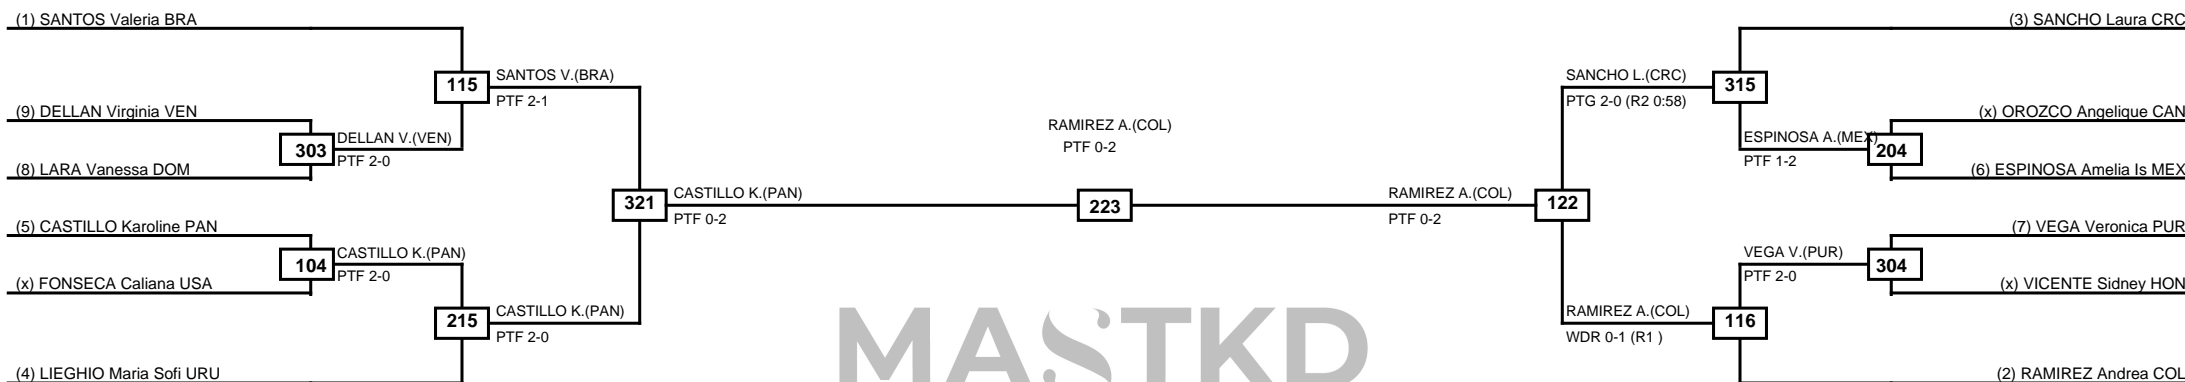

Round of 16    Quarterfinals    Semifinals    Final    Semifinals    Quarterfinals    Round of 16

MASTKD

Classification
1 GRANADO Yohandri VEN
2 KIM David USA
3 PLAZA Brandon MEX
3 OCHOA Jefferson COL

LEGEND RSC: Win by Referee stops contest    PTG: Win by Point gap    SUP: Win by Superiority    DSQ: Win by Disqualification    DQB: Win by Disqualification for Unsportsmanlike behavior    DWR: Win by double Withdrawal    R: Round  
 (x)Seed    PFT: Win by Final score    GDP: Win by Golden points    WDR: Win by Withdrawal    PUN: Win by Punitive declaration    DDB: Double disqualification for Unsportsmanlike behavior    DDQ: Double Disqualification

# MASTKD

Classification
1 SANSORES Carlos MEX
2 HEALY Jonathan USA
3 SIQUEIRA Maicon BRA
3 ALVAREZ Luis VEN

LEGEND	RSC: Win by Referee stops contest	PTG: Win by Point gap	SUP: Win by Superiority	DSQ: Win by Disqualification	DQB: Win by Disqualification for Unsportsmanlike behavior	DWR: Win by double Withdrawal	R: Round
(x)Seed	PFT: Win by Final score	GDP: Win by Golden points	WDR: Win by Withdrawal	PUN: Win by Punitive declaration	DDB: Double disqualification for Unsportsmanlike behavior	DDQ: Double Disqualification	

# MASTKD

Classification
1 GORMAN-SHORE Madelynn USA
2 GALACHO Raphaella BRA
3 DE Martin Nalleli DOM
3 TAMEZ Victoria MEX

<b>LEGEND</b>	RSC: Win by Referee stops contest	PTG: Win by Point gap	SUP: Win by Superiority	DSQ: Win by Disqualification	DQB: Win by Disqualification for Unsportsmanlike behavior	DWR: Win by double Withdrawal	R: Round
(x)Seed	PFT: Win by Final score	GDP: Win by Golden points	WDR: Win by Withdrawal	PUN: Win by Punitive declaration	DDB: Double disqualification for Unsportsmanlike behavior	DDQ: Double Disqualification	

Round of 16    Quarterfinals    Semifinals    Final    Semifinals    Quarterfinals    Round of 16

MASTKD

Classification
1 RAMIREZ Andrea COL
2 CASTILLO Karoline PAN
3 SANCHO Laura CRC
3 SANTOS Valeria BRA