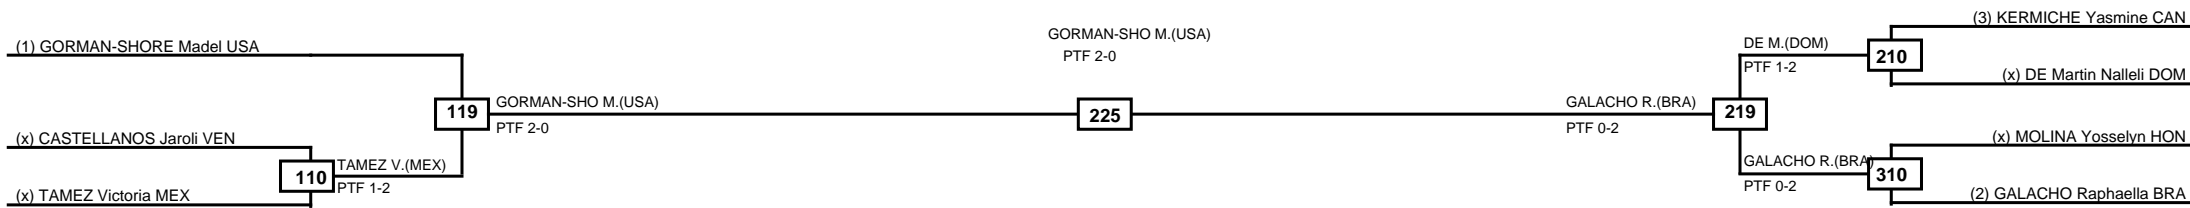

MASTKD

Classification
1 GORMAN-SHORE Madelynn USA
2 GALACHO Raphaella BRA
3 DE Martin Nalleli DOM
3 TAMEZ Victoria MEX

LEGEND	RSC: Win by Referee stops contest	PTG: Win by Point gap	SUP: Win by Superiority	DSQ: Win by Disqualification	DQB: Win by Disqualification for Unsportsmanlike behavior	DWR: Win by double Withdrawal	R: Round
(x)Seed	PFT: Win by Final score	GDP: Win by Golden points	WDR: Win by Withdrawal	PUN: Win by Punitive declaration	DDB: Double disqualification for Unsportsmanlike behavior	DDQ: Double Disqualification