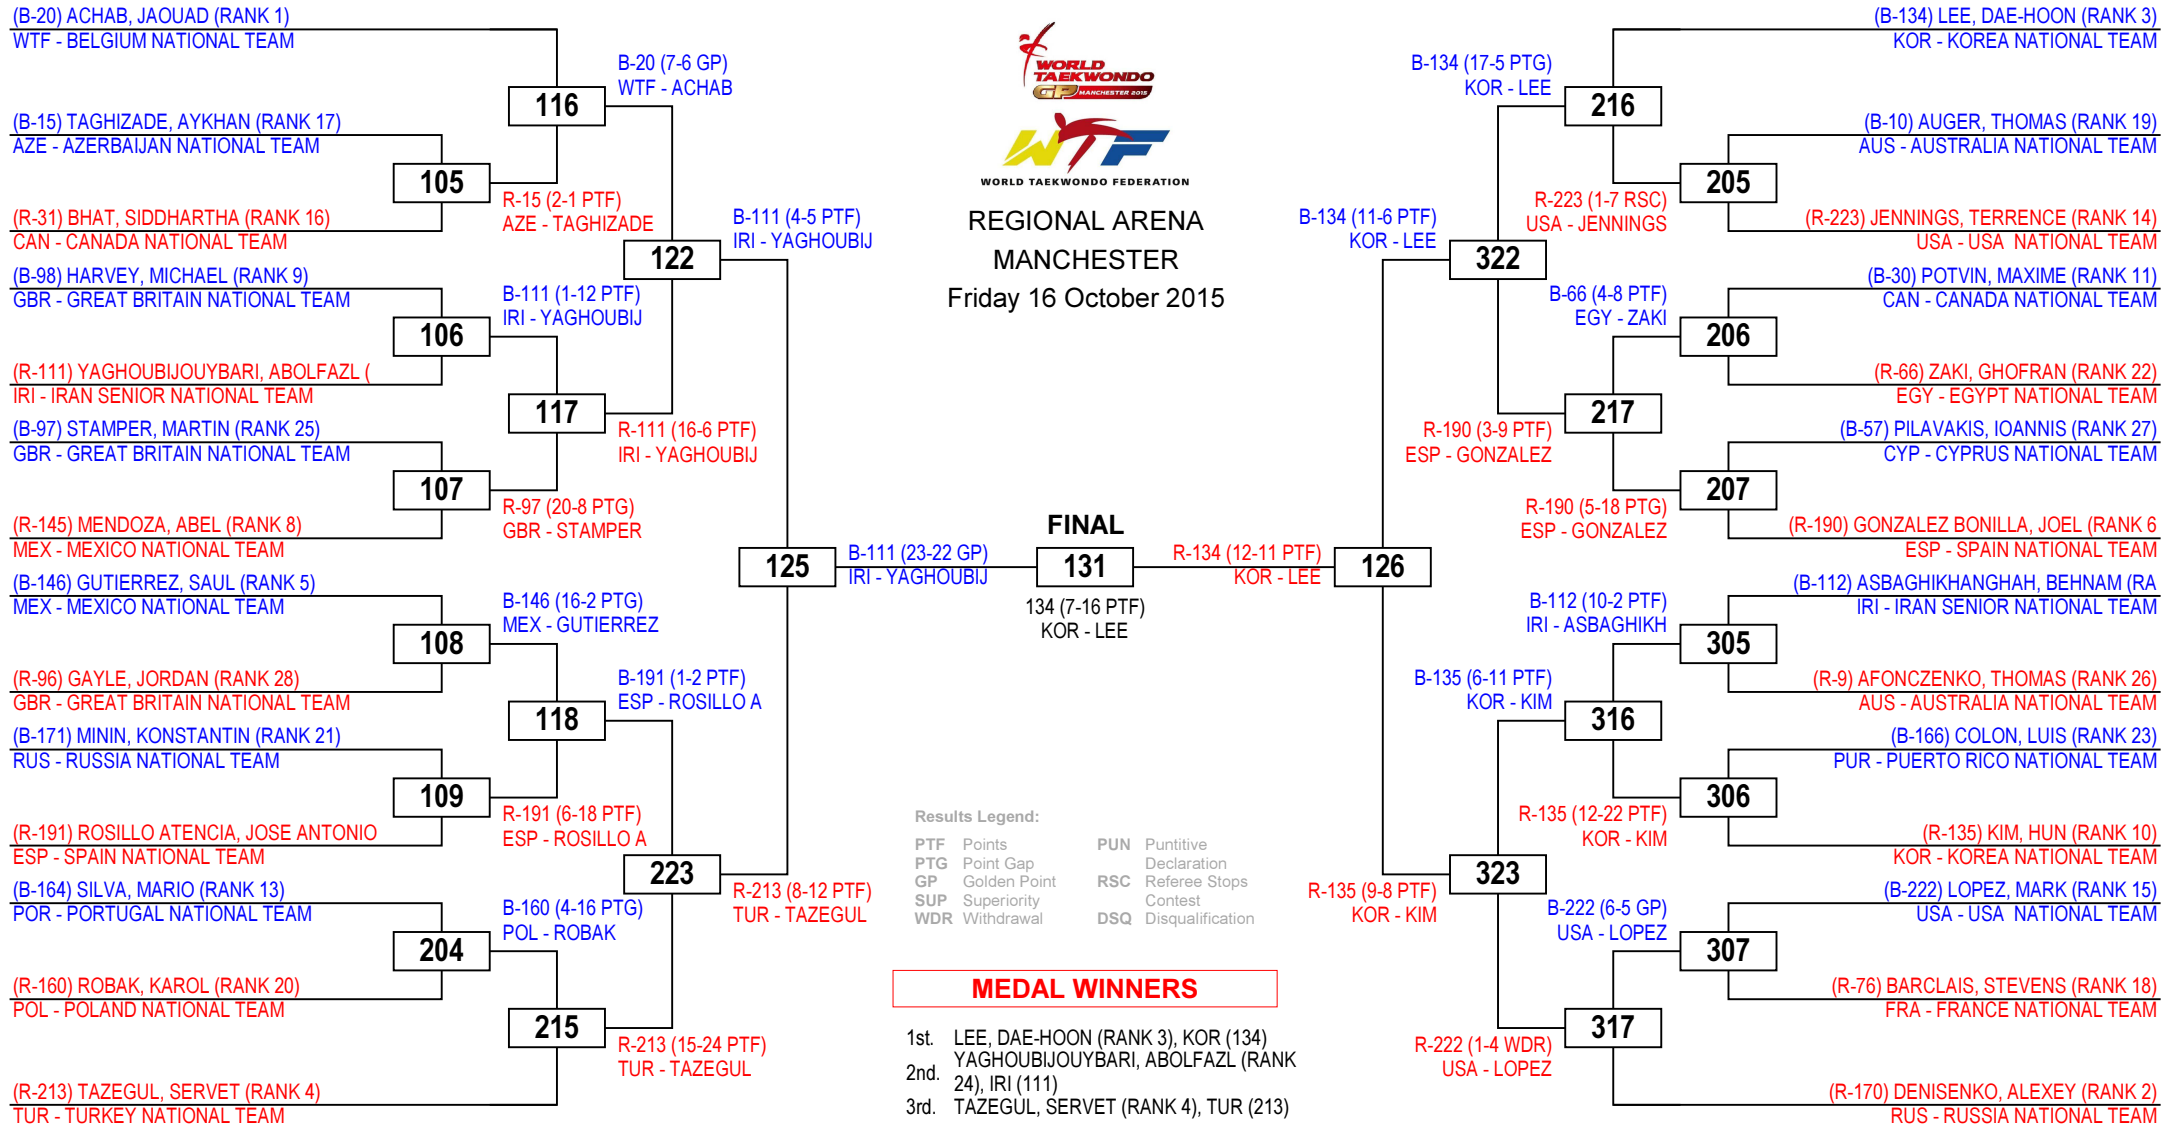

2015 WTF WORLD GRAND-PRIX SERIES 3 - WTF G4

Seniors Female A -67

Competitors: 27

REGIONAL ARENA
MANCHESTER
Friday 16 October 2015

©2008 - 2015 Martial Arts Systems & Supplies - www.ma-regonline.com - Licensed to Martial Arts Systems & Supplies

Round 32

Round 16

Quarter Final

Semi Final

Final

Semi Final

Quarter Final

Round 16

Round 32

MasTKD.com

2015 WTF WORLD GRAND-PRIX SERIES 3 - WTF G4

Seniors Male A -68

Competitors: 28

REGIONAL ARENA
MANCHESTER
Friday 16 October 2015

©2008 - 2015 Martial Arts Systems & Supplies - www.ma-regonline.com - Licensed to Martial Arts Systems & Supplies

Round 32 Round 16 Quarter Final Semi Final Final Semi Final Quarter Final Round 16 Round 32

MasTKD.com

2015 WTF WORLD GRAND-PRIX SERIES 3 - WTF G4

Seniors Male A +80

Competitors: 29

REGIONAL ARENA
MANCHESTER
Friday 16 October 2015