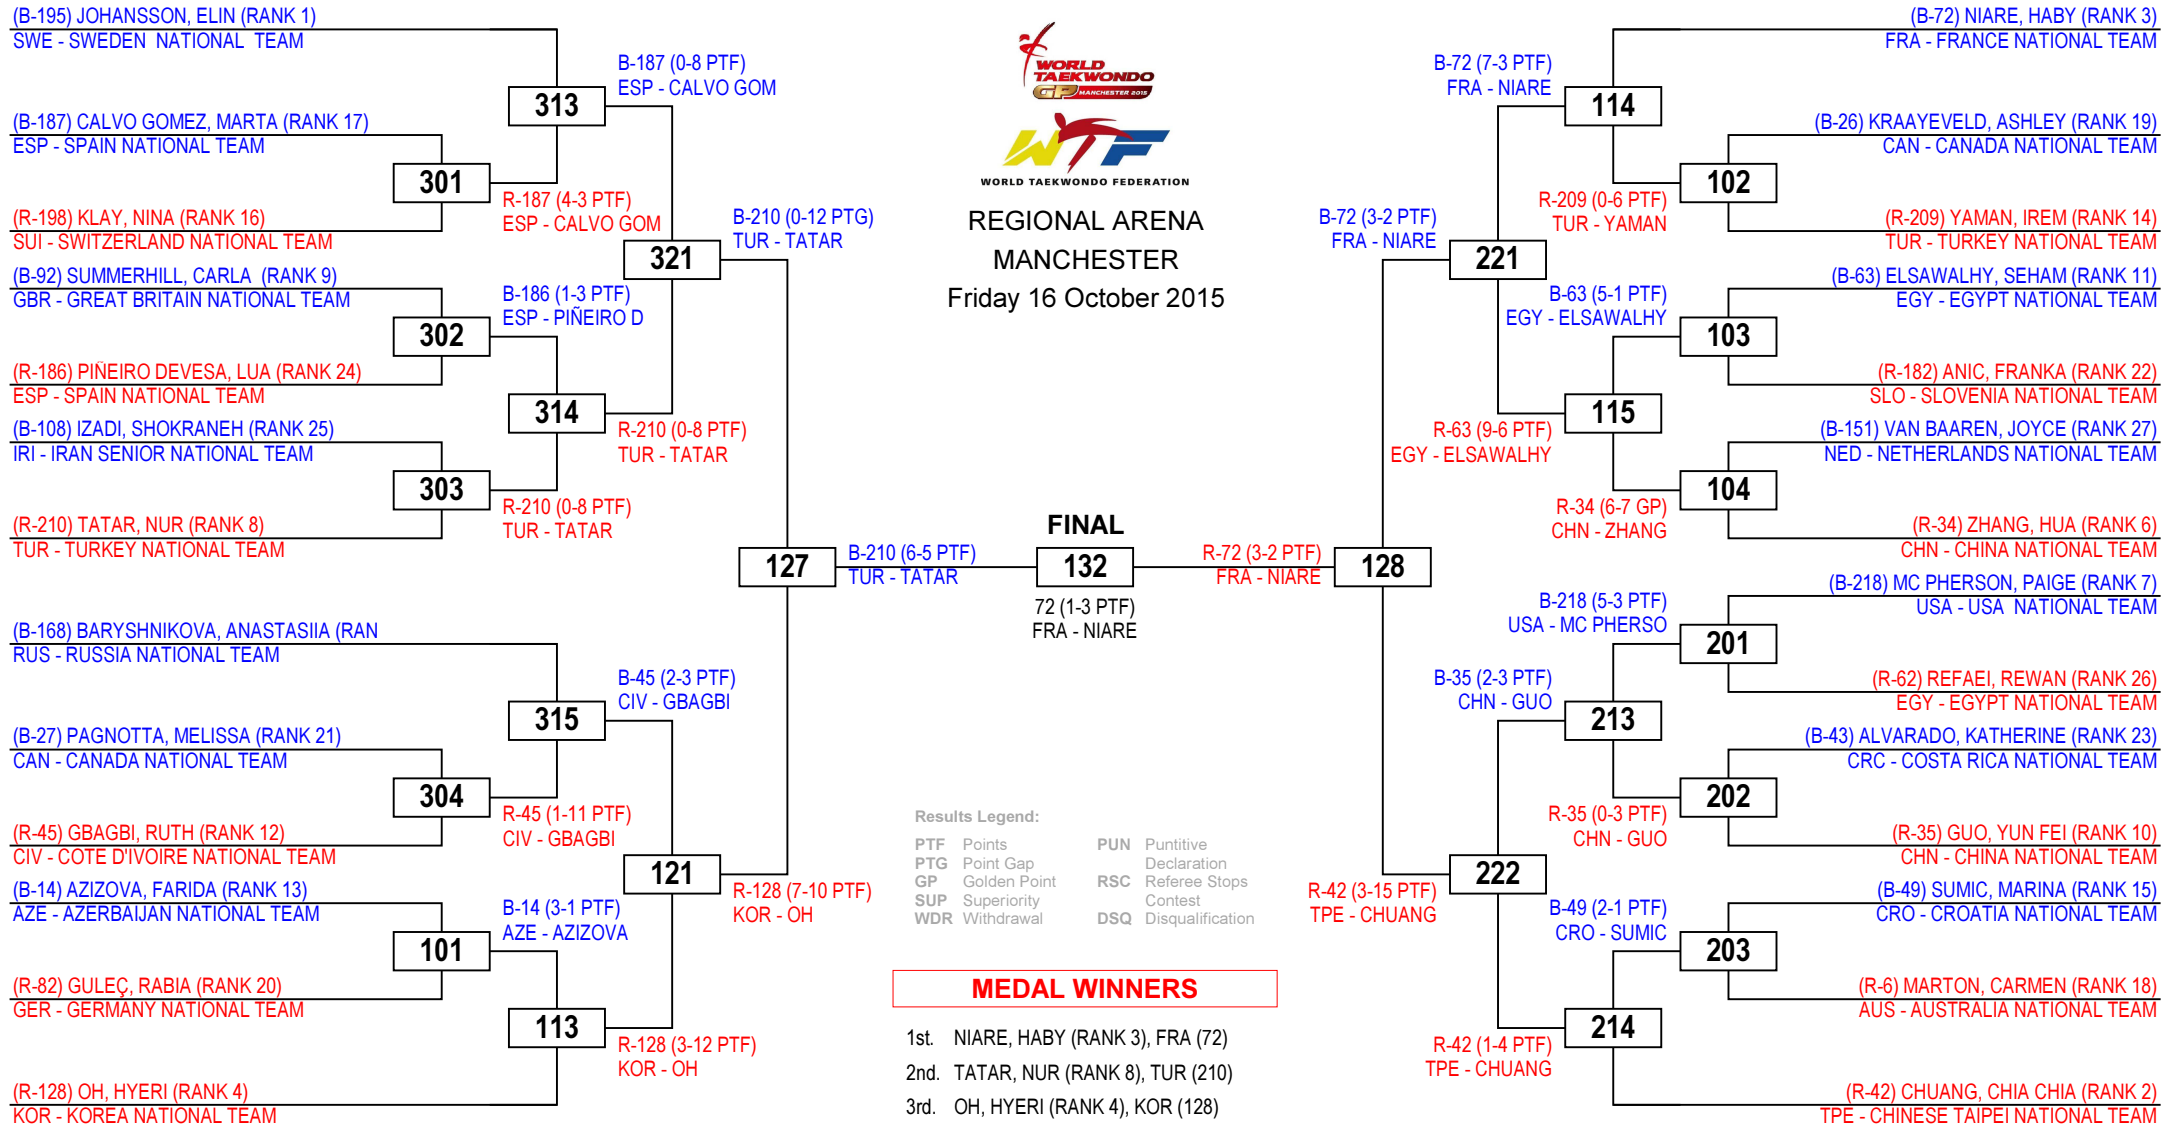

2015 WTF WORLD GRAND-PRIX SERIES 3 - WTF G4

Seniors Female A -67

Competitors: 27

REGIONAL ARENA
MANCHESTER
Friday 16 October 2015

©2008 - 2015 Martial Arts Systems & Supplies - www.ma-regonline.com - Licensed to Martial Arts Systems & Supplies

Round 32

Round 16

Quarter Final

Semi Final

Final

Semi Final

Quarter Final

Round 16

Round 32

MasTKD.com

2015 WTF WORLD GRAND-PRIX SERIES 3 - WTF G4

Seniors Male A -68

Competitors: 28

REGIONAL ARENA
MANCHESTER
Friday 16 October 2015

©2008 - 2015 Martial Arts Systems & Supplies - www.ma-regonline.com - Licensed to Martial Arts Systems & Supplies

Round 32 Round 16 Quarter Final Semi Final Final Semi Final Quarter Final Round 16 Round 32

MasTKD.com

2015 WTF WORLD GRAND-PRIX SERIES 3 - WTF G4

Seniors Male A +80

Competitors: 29

REGIONAL ARENA
MANCHESTER
Friday 16 October 2015