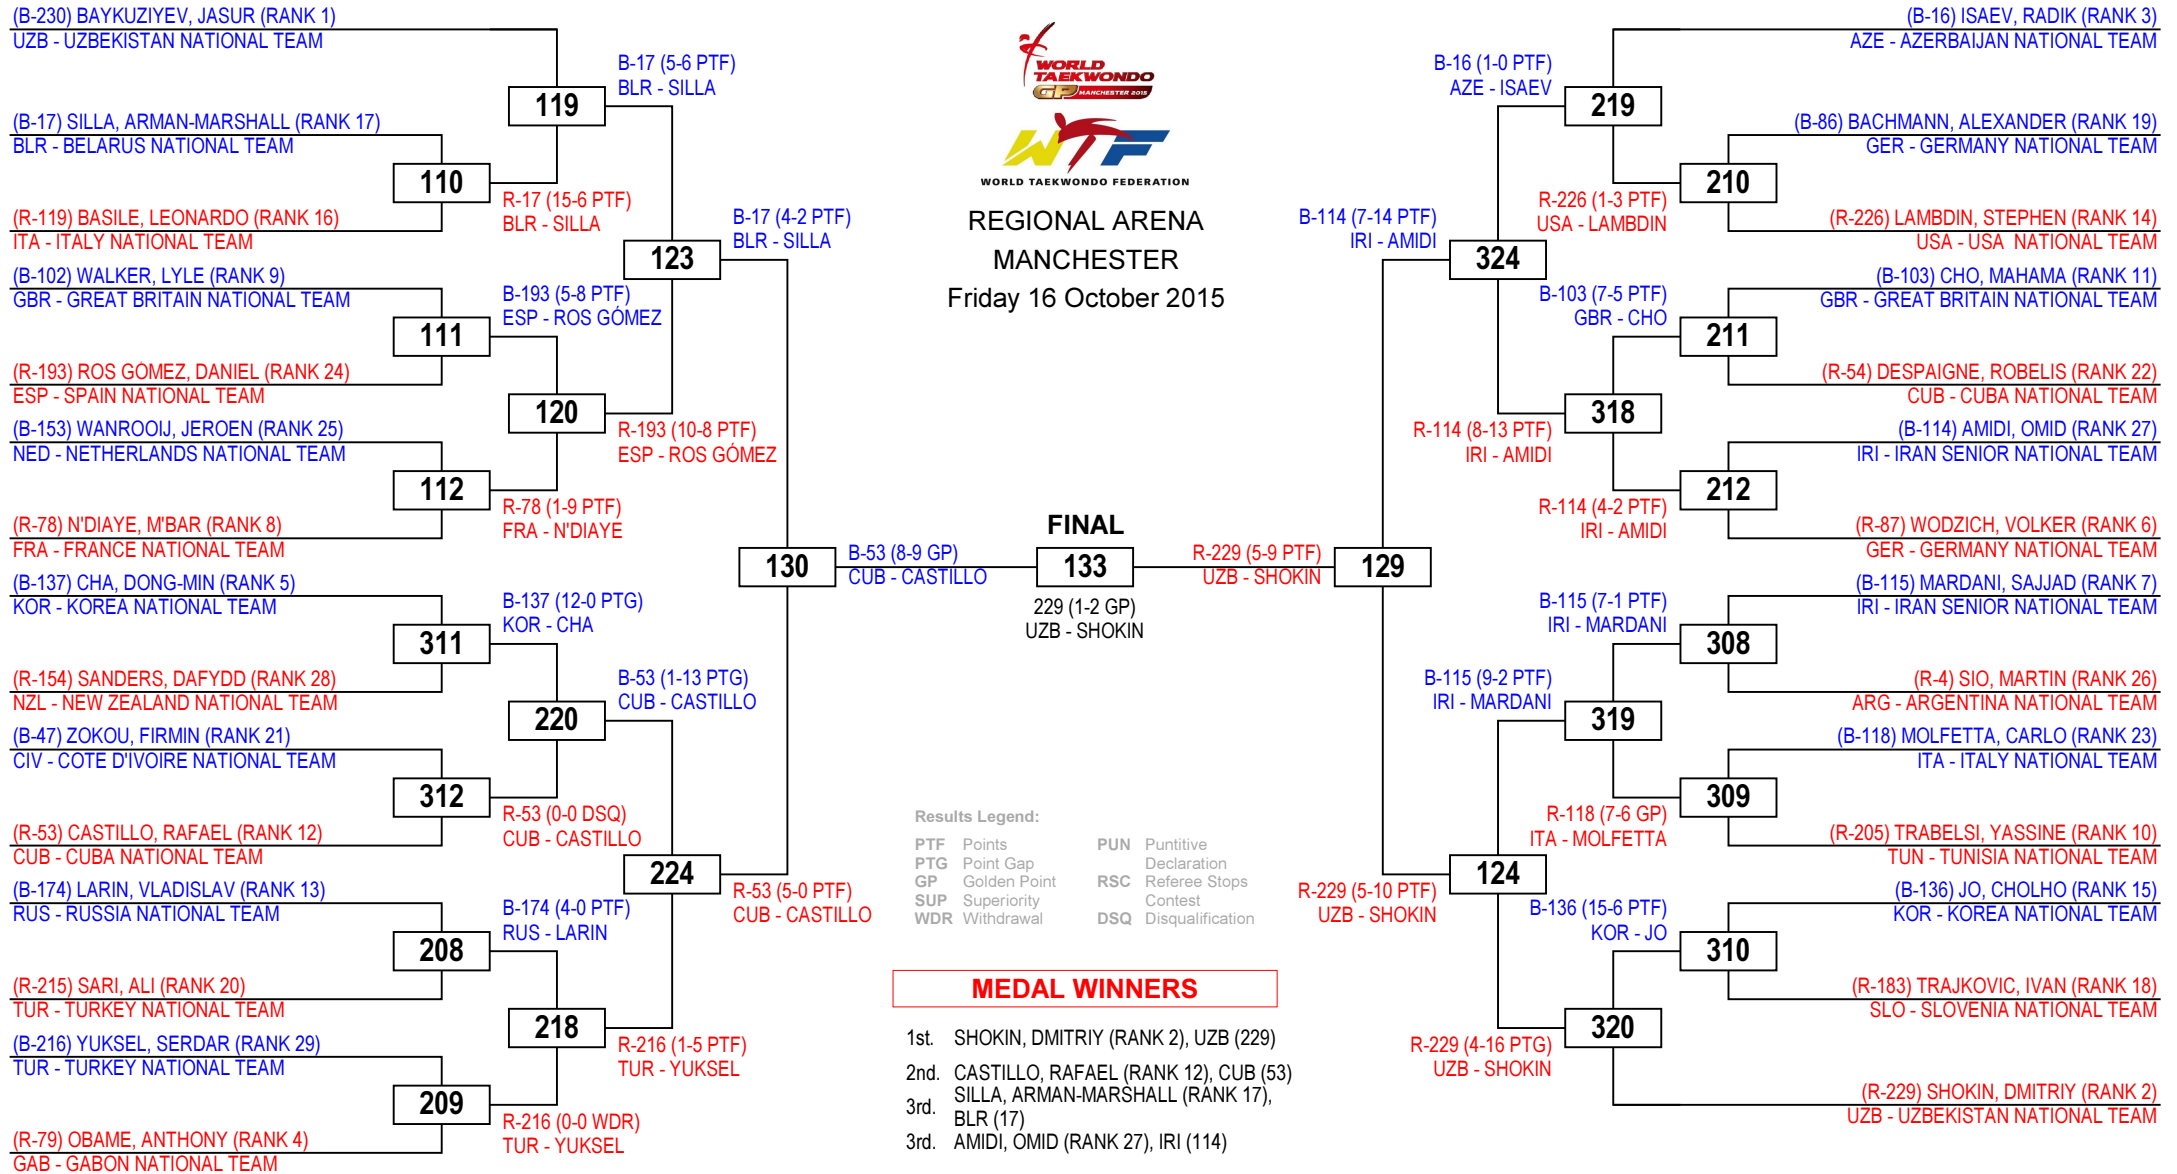

Round 32

Round 16

Quarter Final

Semi Final

Final

Semi Final

Quarter Final

Round 16

Round 32

MasTKD.com

2015 WTF WORLD GRAND-PRIX SERIES 3 - WTF G4

Seniors Male A -68

Competitors: 28

REGIONAL ARENA
MANCHESTER
Friday 16 October 2015

©2008 - 2015 Martial Arts Systems & Supplies - www.ma-regonline.com - Licensed to Martial Arts Systems & Supplies

Round 32 Round 16 Quarter Final Semi Final Final Semi Final Quarter Final Round 16 Round 32

MasTKD.com

2015 WTF WORLD GRAND-PRIX SERIES 3 - WTF G4

Seniors Male A +80

Competitors: 29

REGIONAL ARENA
MANCHESTER
Friday 16 October 2015