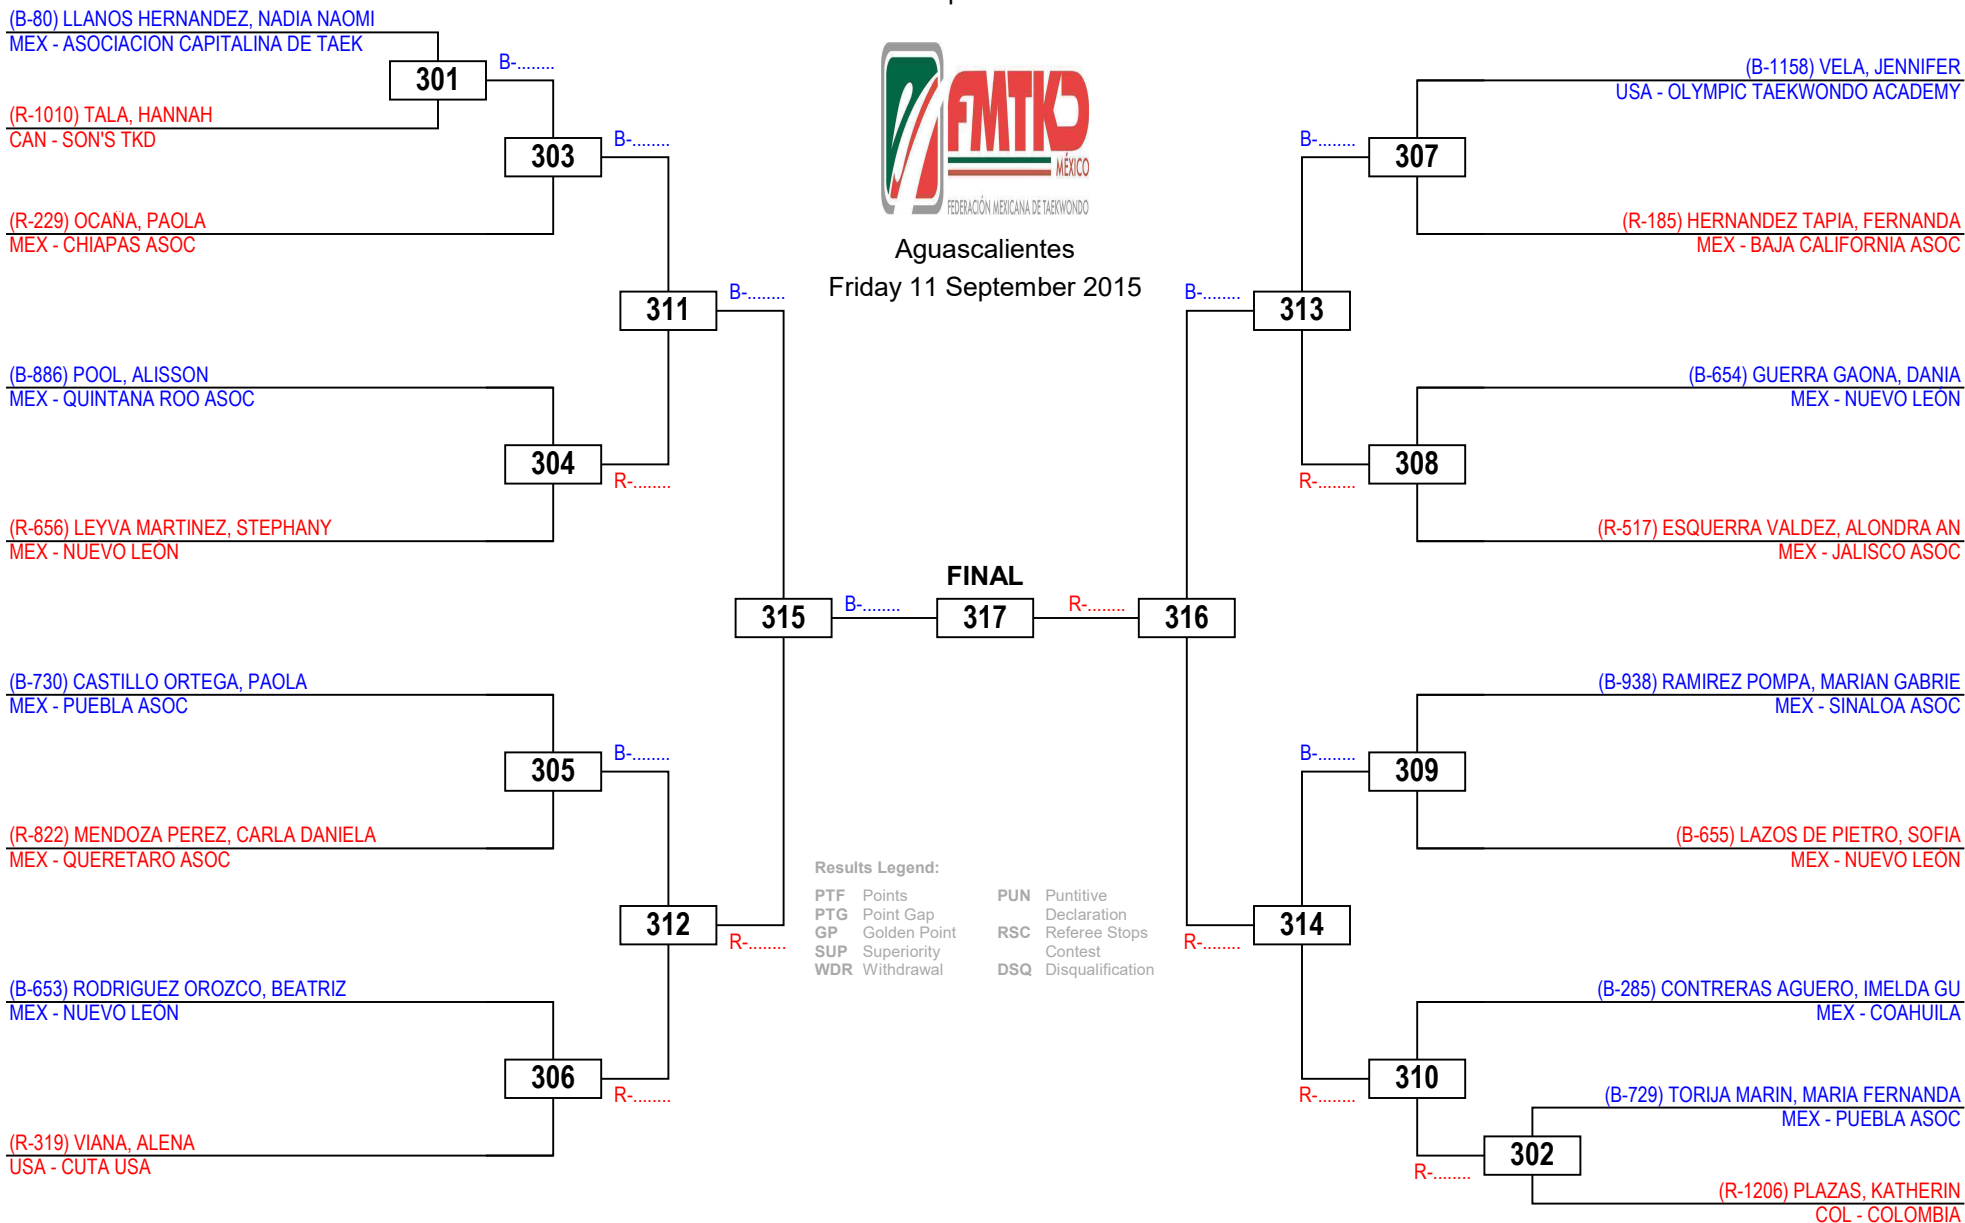

PAN AMERICAN OPEN 2015 - WTF G1

Cadets Female A -51

Competitors: 18

Aguascalientes
Friday 11 September 2015