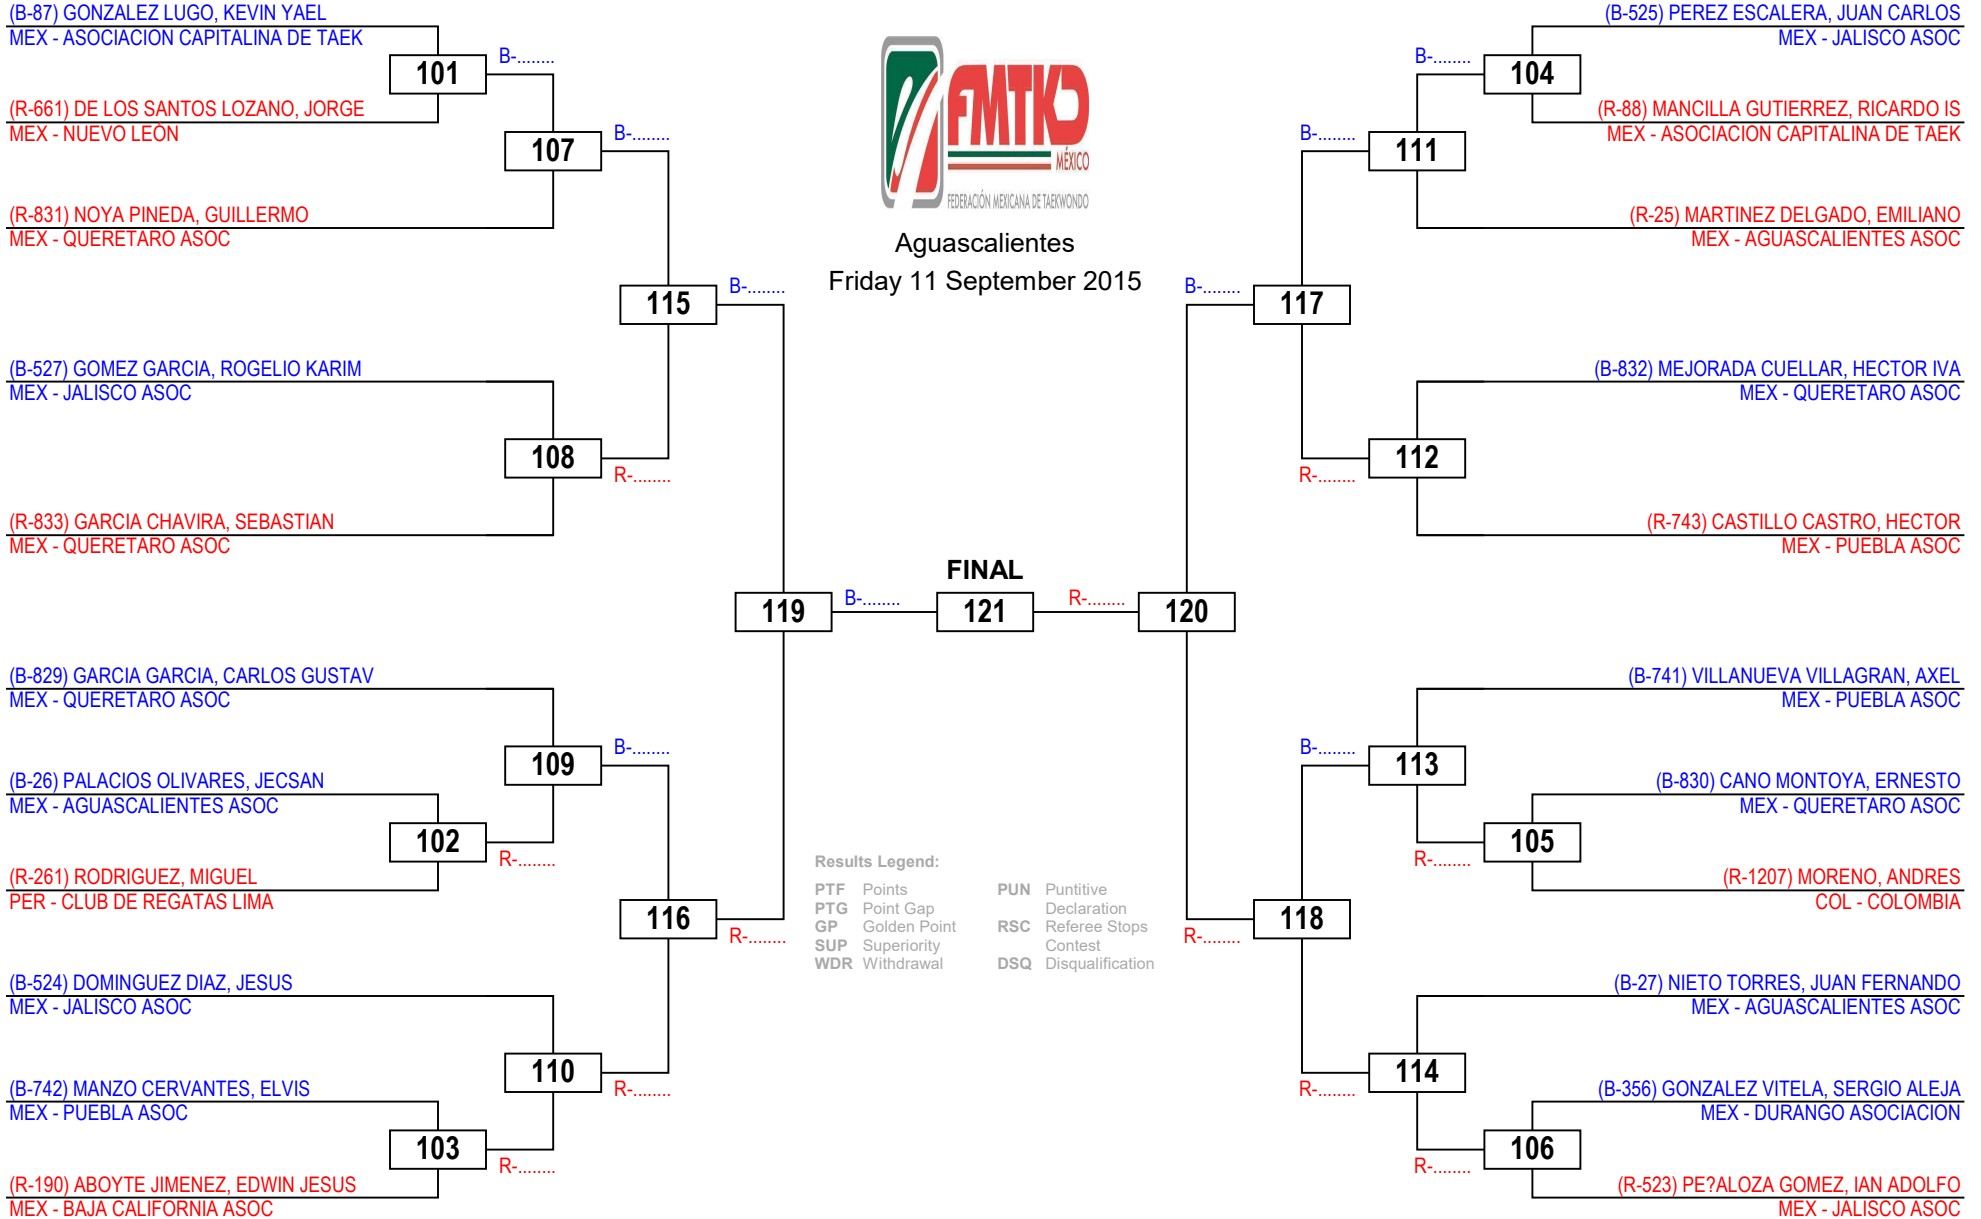

Aguascalientes
Friday 11 September 2015

PAN AMERICAN OPEN 2015 - WTF G1

Cadets Female A -59

Competitors: 12

Aguascalientes

Friday 11 September 2015

PAN AMERICAN OPEN 2015 - WTF G1

Cadets Male A -33

Competitors: 15

Aguascalientes

Friday 11 September 2015

PAN AMERICAN OPEN 2015 - WTF G1

Cadets Male A -41

Competitors: 22

Aguascalientes

Friday 11 September 2015

PAN AMERICAN OPEN 2015 - WTF G1

Cadets Male A -49

Competitors: 19

Aguascalientes
Friday 11 September 2015

PAN AMERICAN OPEN 2015 - WTF G1

Cadets Male A -57

Competitors: 9

Aguascalientes