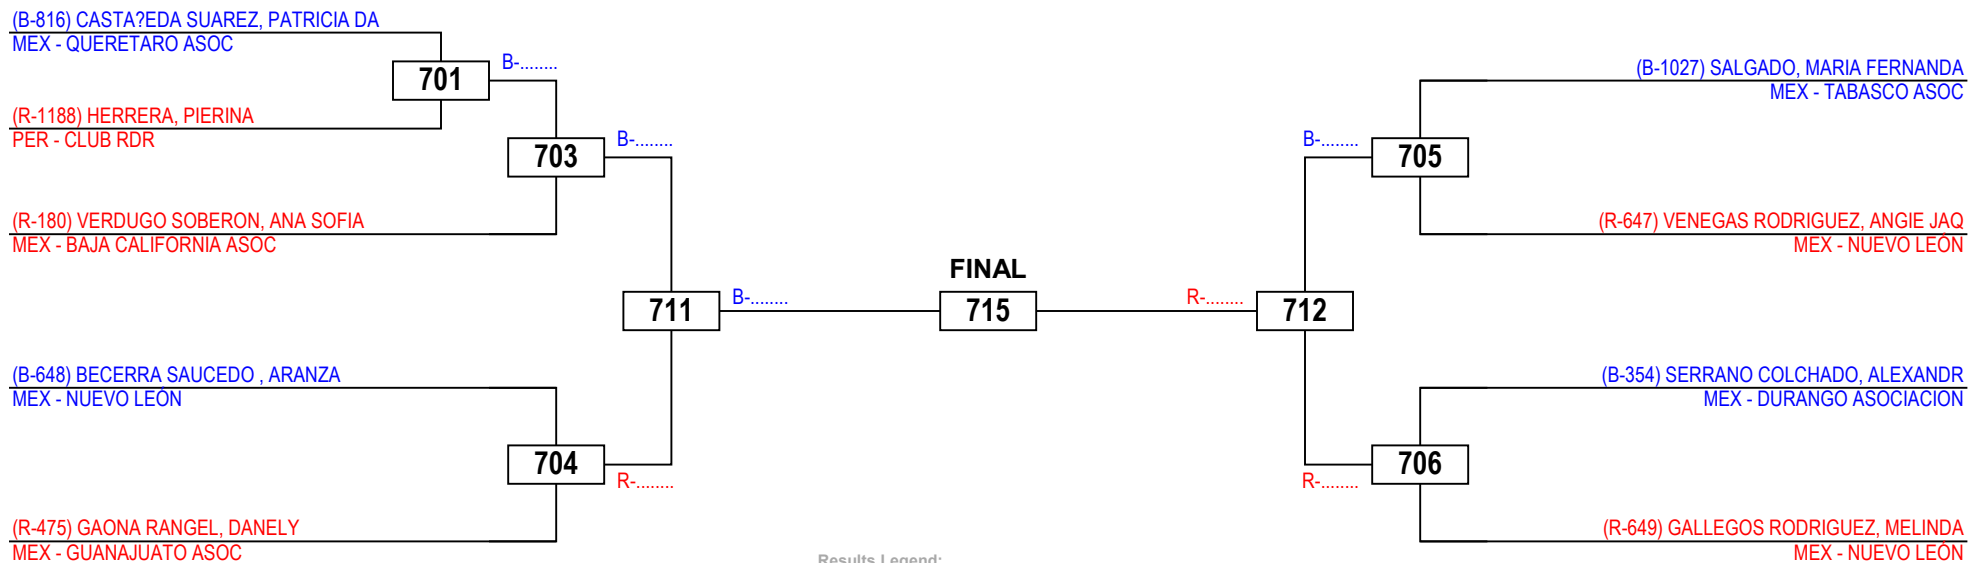

PAN AMERICAN OPEN 2015 - WTF G1

Cadets Female A -37

Competitors: 9

Aguascalientes

Friday 11 September 2015

Results Legend:

| | | | |
|-----|--------------|-----|------------------|
| PTF | Points | PUN | Punitive |
| PTG | Point Gap | | Declaration |
| GP | Golden Point | RSC | Referee Stops |
| SUP | Superiority | | Contest |
| WDR | Withdrawal | DSQ | Disqualification |