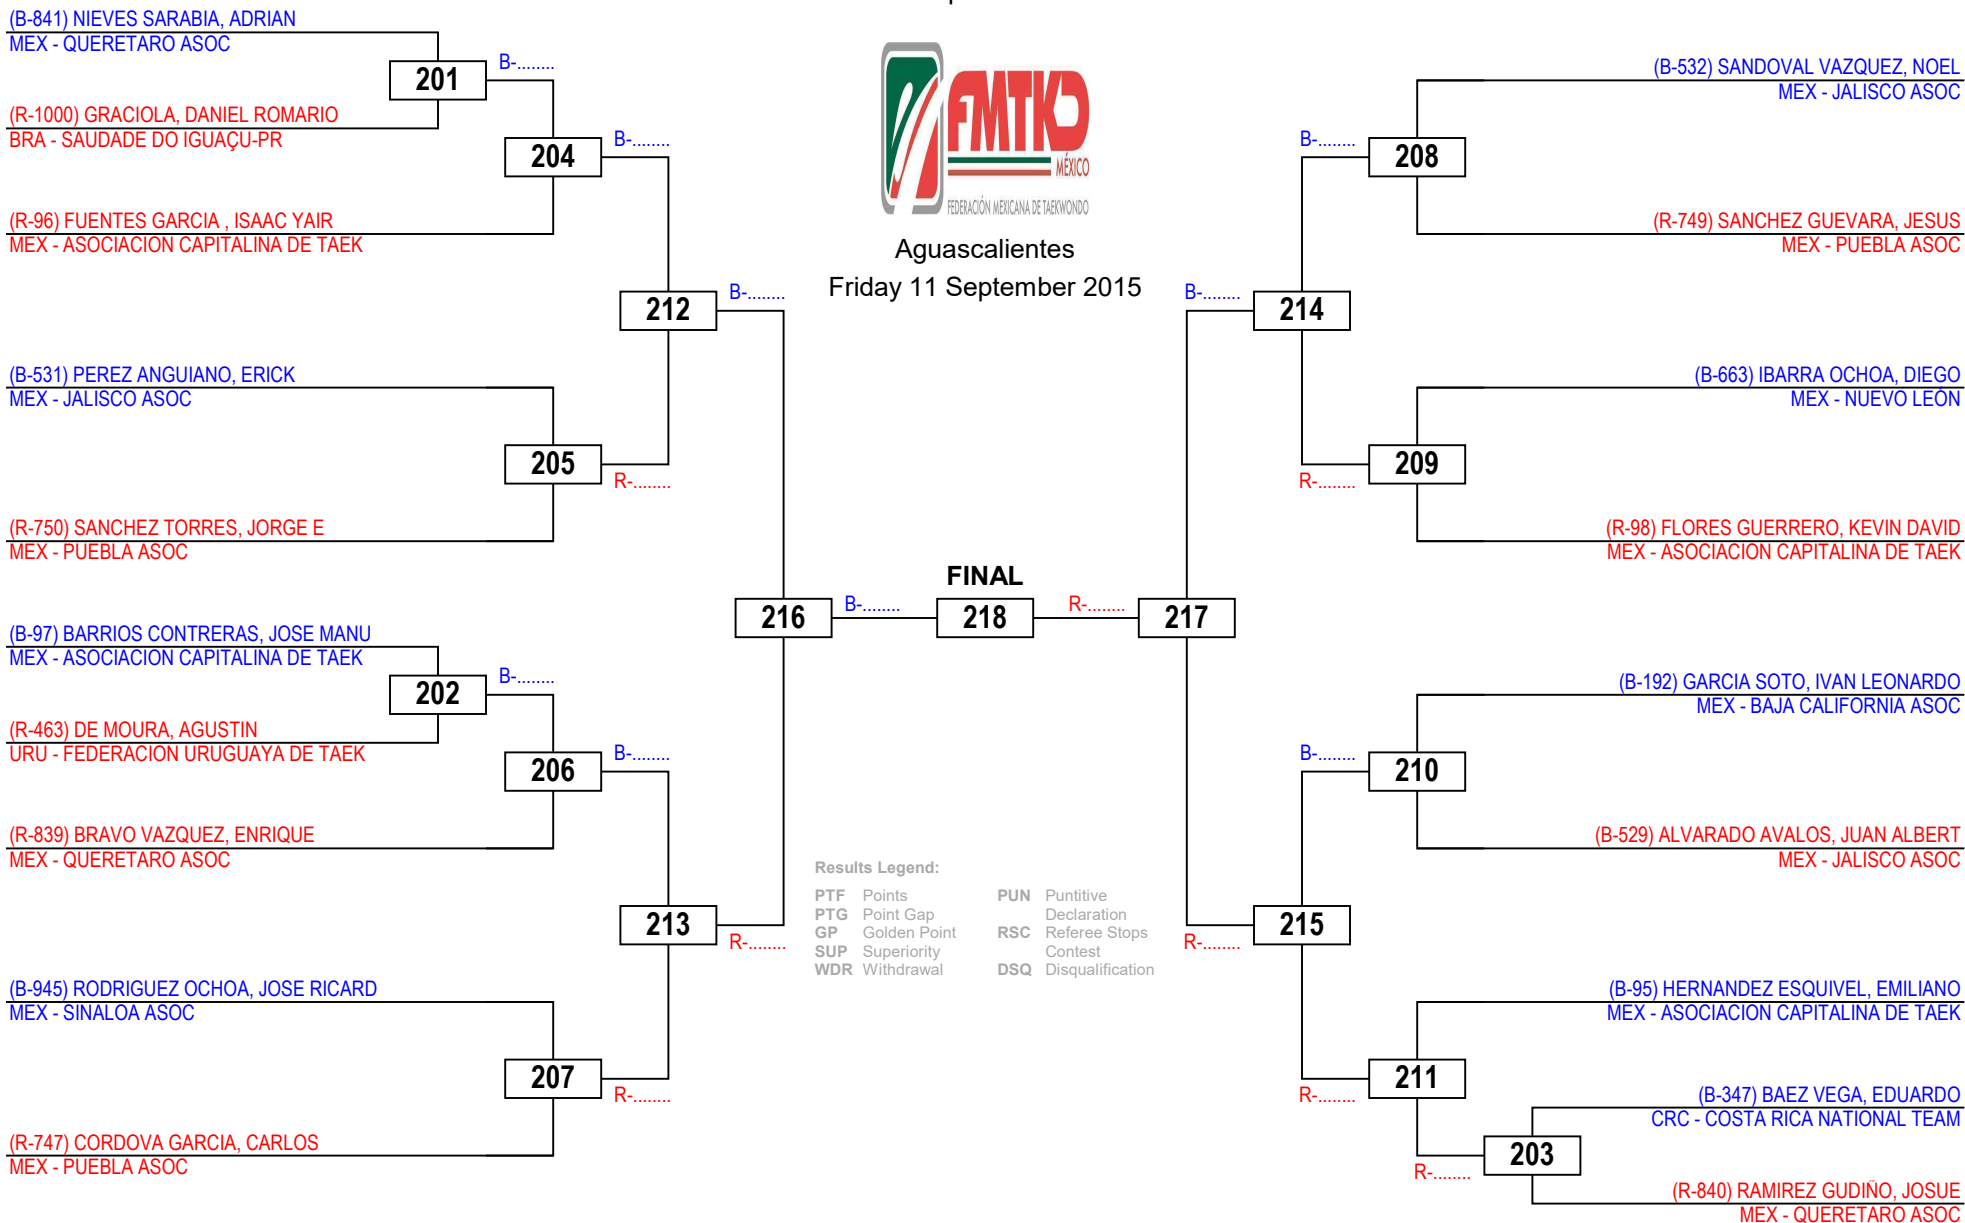

PAN AMERICAN OPEN 2015 - WTF G1

Cadets Male A -49

Competitors: 19

Aguascalientes
Friday 11 September 2015