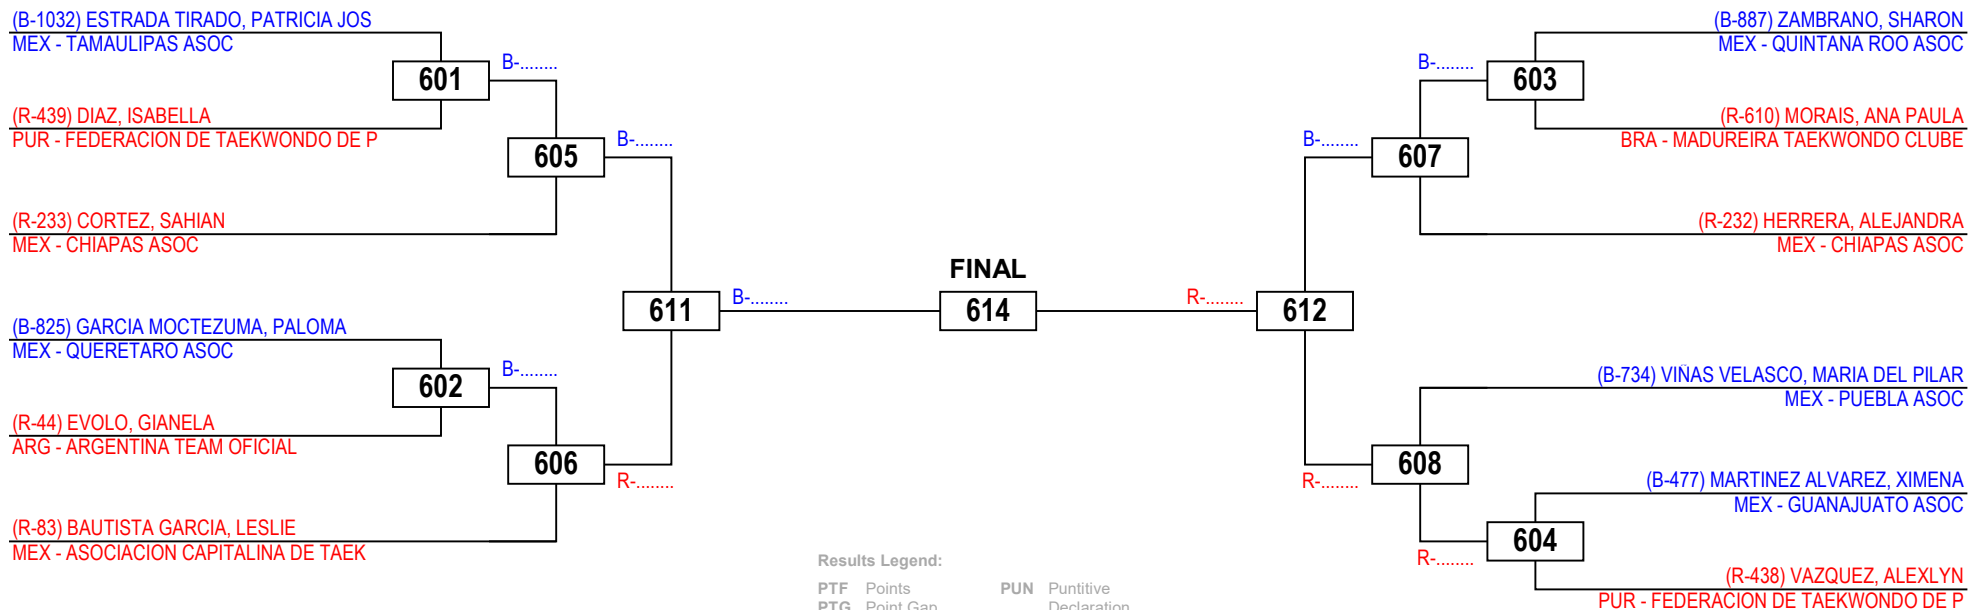

Aguascalientes
Friday 11 September 2015

PAN AMERICAN OPEN 2015 - WTF G1

Cadets Female A -59

Competitors: 12

Aguascalientes

Friday 11 September 2015

PAN AMERICAN OPEN 2015 - WTF G1

Cadets Male A -33