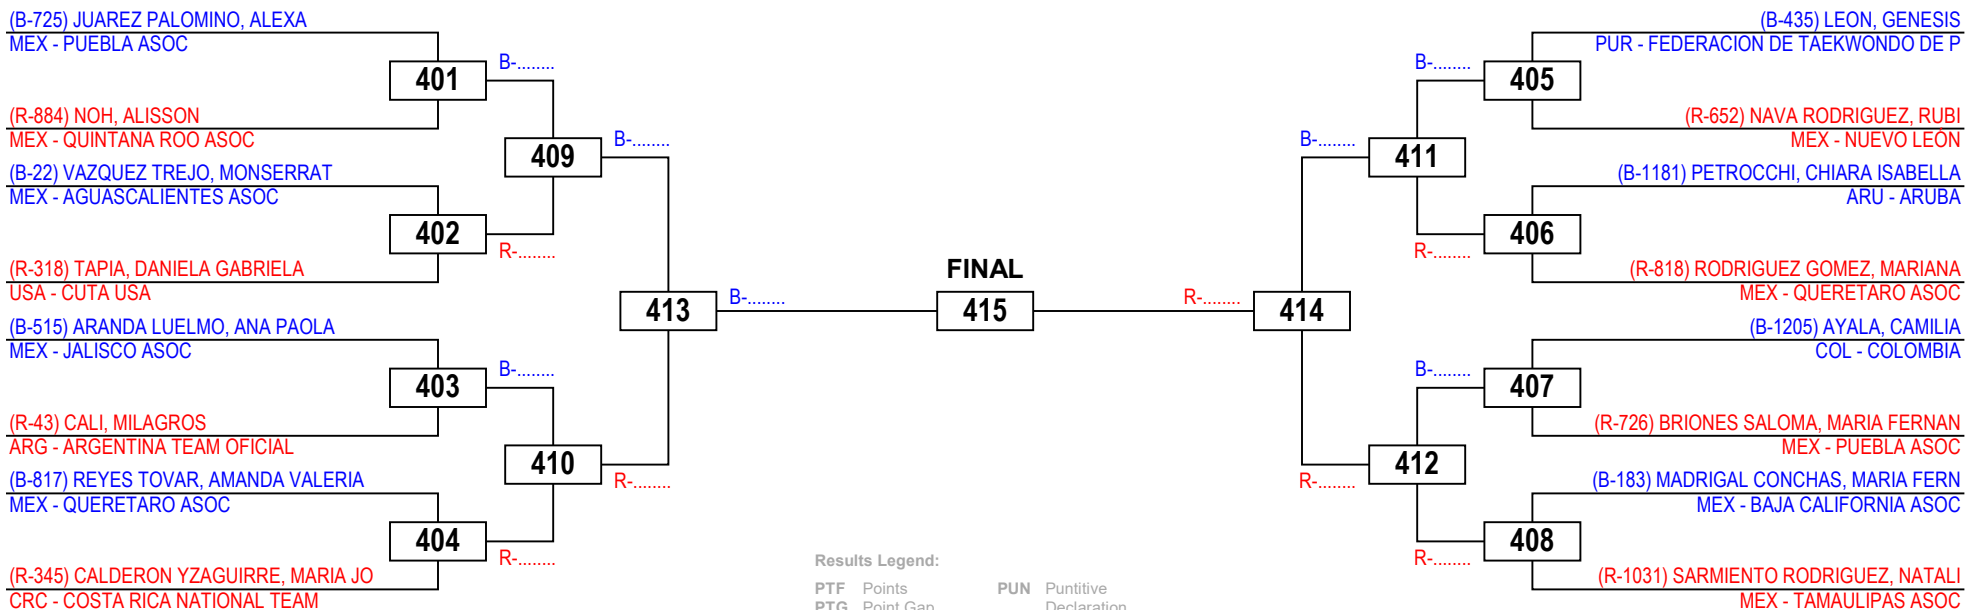

PAN AMERICAN OPEN 2015 - WTF G1

Cadets Female A -37

Competitors: 9

Aguascalientes

Friday 11 September 2015

Results Legend:

| | | | |
|-----|--------------|-----|------------------|
| PTF | Points | PUN | Punitive |
| PTG | Point Gap | | Declaration |
| GP | Golden Point | RSC | Referee Stops |
| SUP | Superiority | | Contest |
| WDR | Withdrawal | DSQ | Disqualification |

PAN AMERICAN OPEN 2015 - WTF G1

Cadets Female A -44

Competitors: 16

Aguascalientes

Friday 11 September 2015

PAN AMERICAN OPEN 2015 - WTF G1

Cadets Female A -51

Competitors: 18