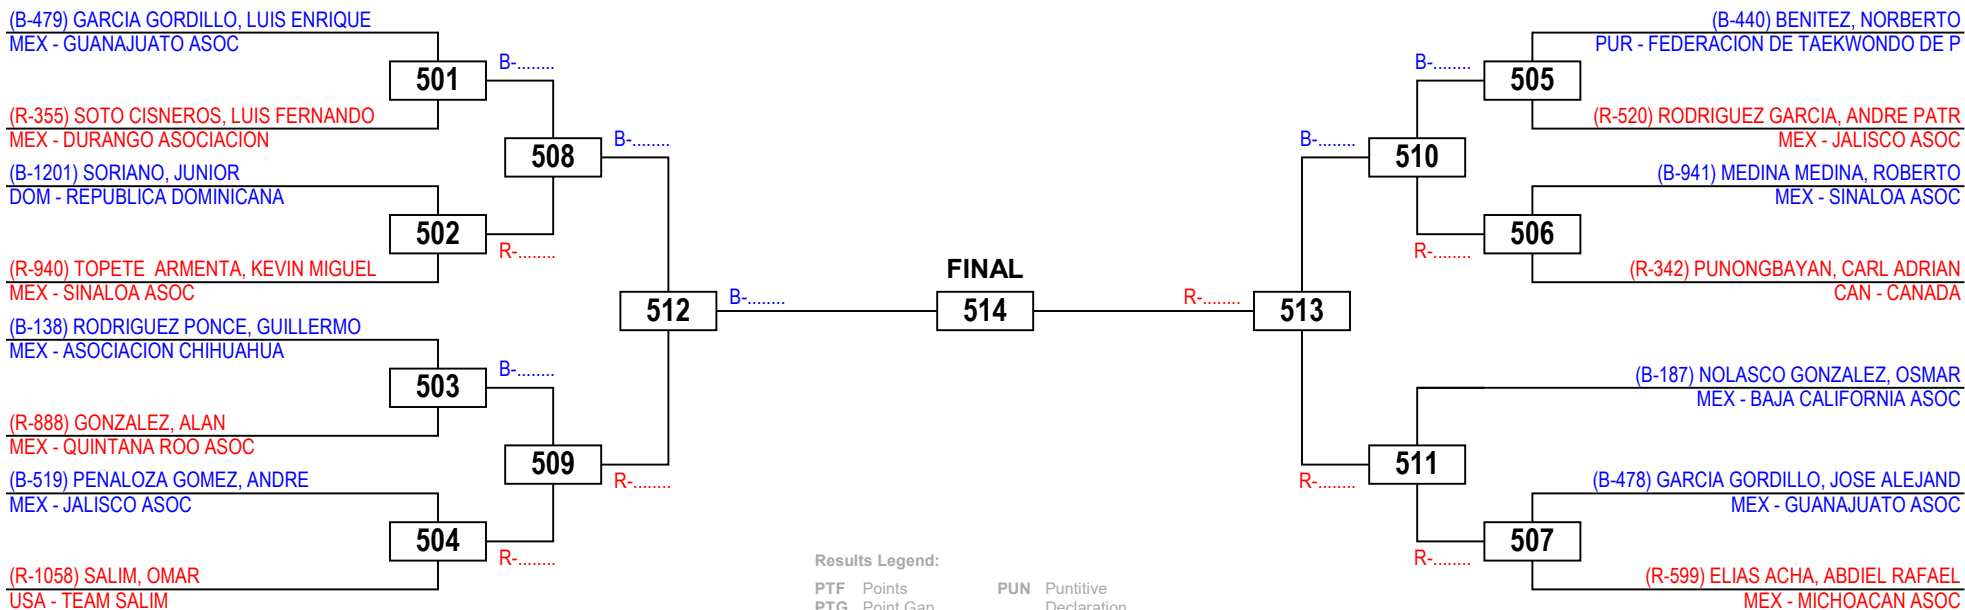

PAN AMERICAN OPEN 2015 - WTF G1

Cadets Male A -33

Competitors: 15

Aguascalientes

Friday 11 September 2015