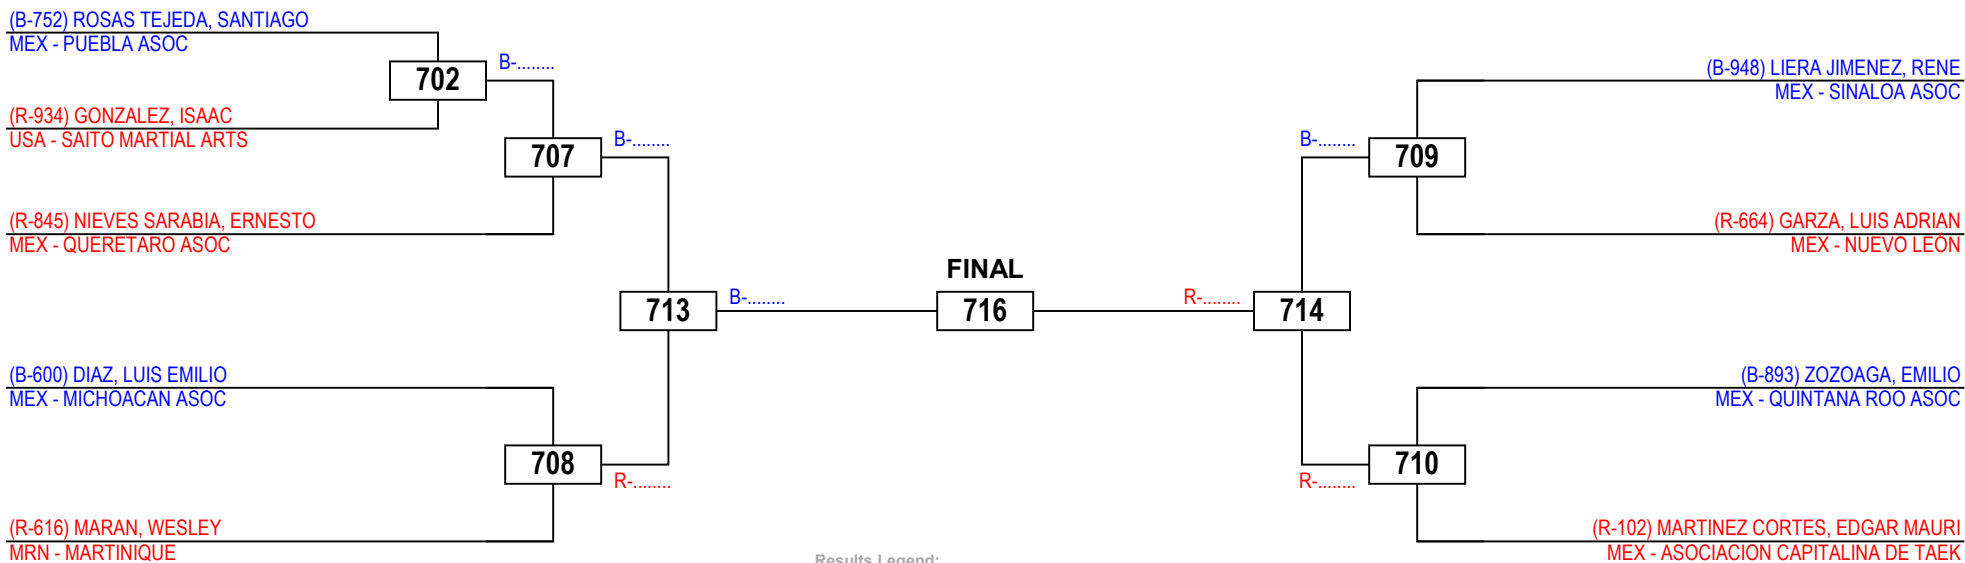

PAN AMERICAN OPEN 2015 - WTF G1

Cadets Male A -57

Competitors: 9

Aguascalientes

Friday 11 September 2015