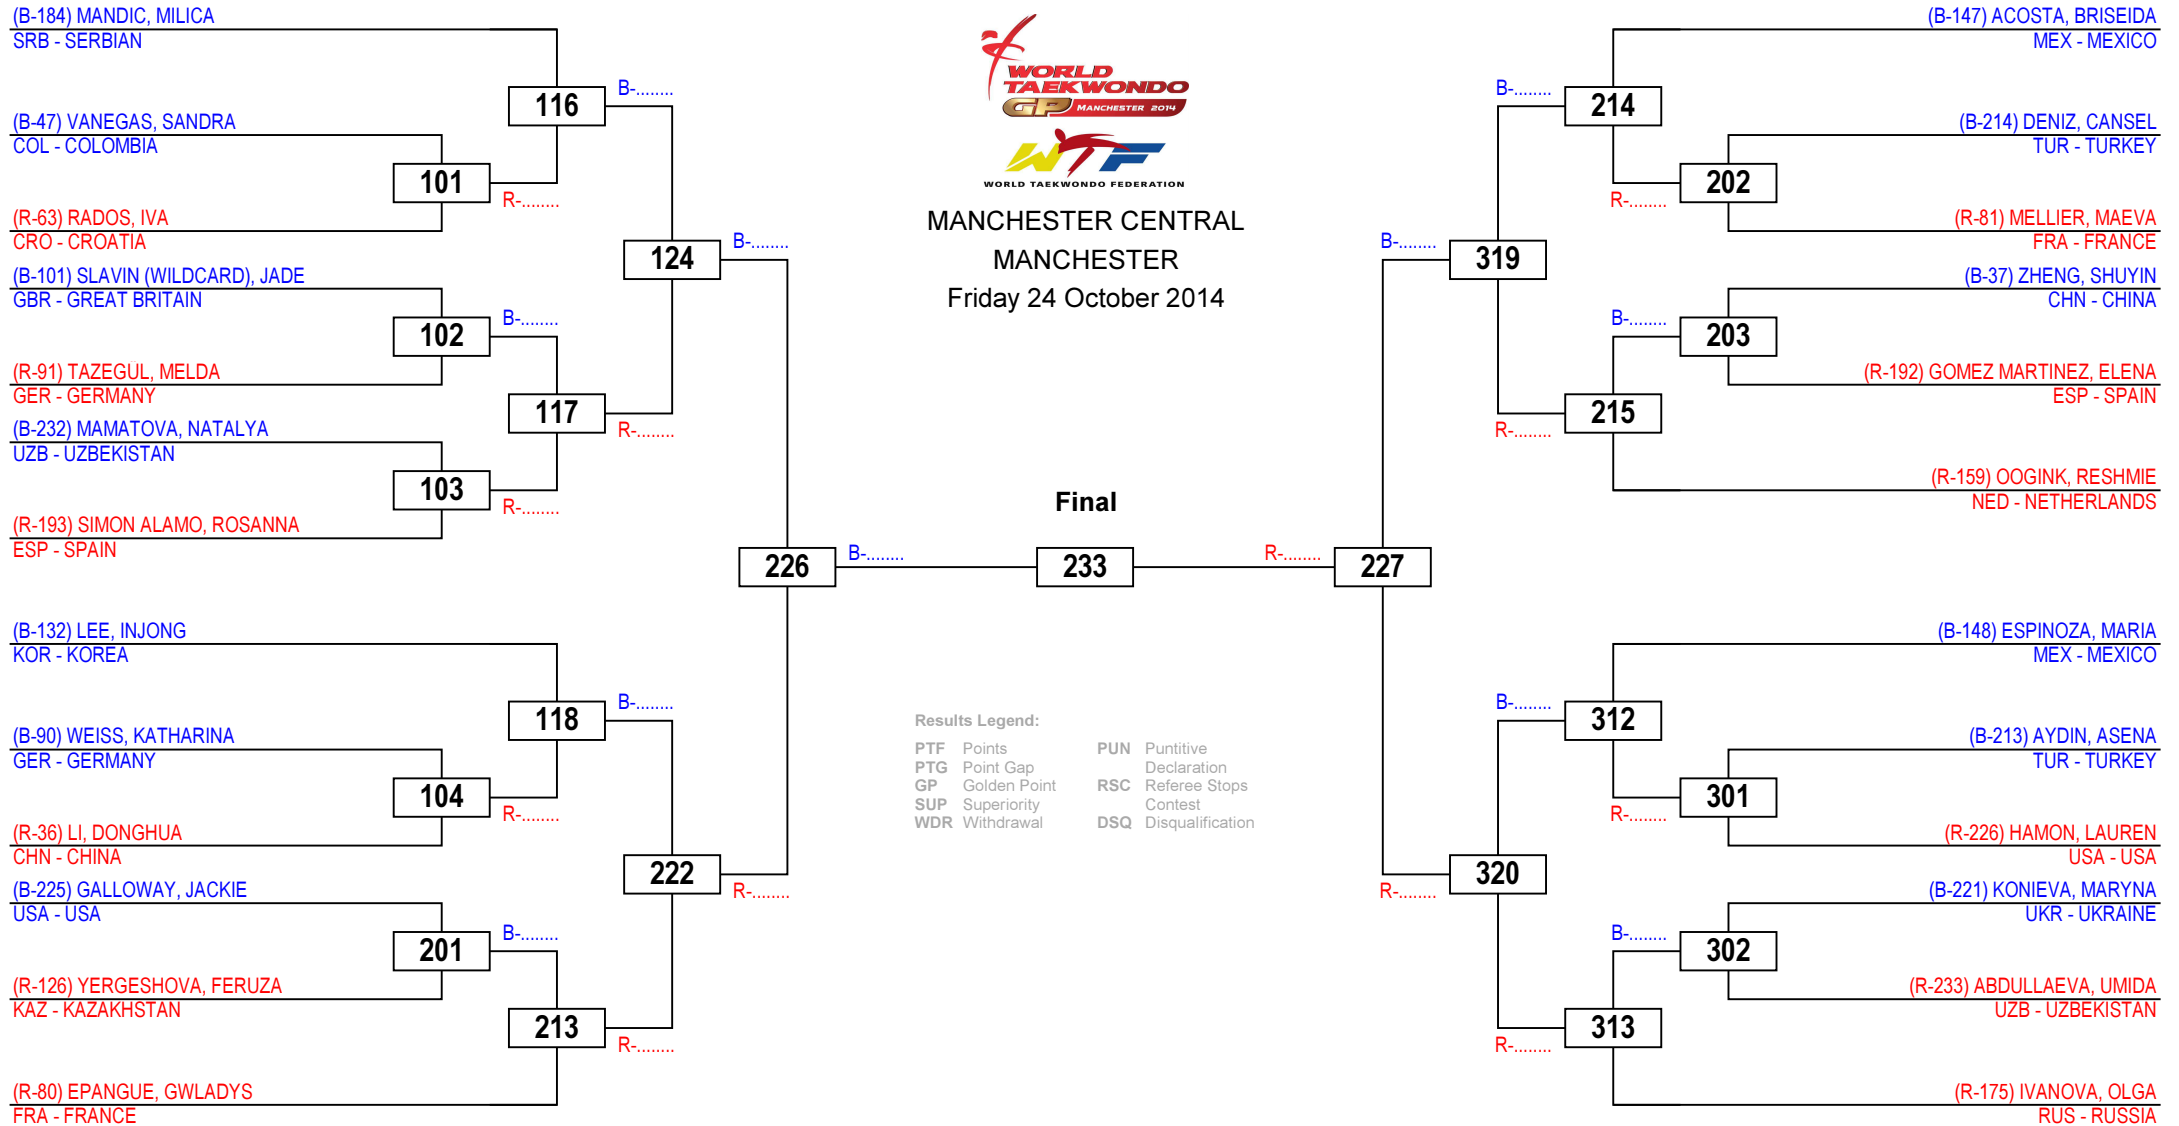

WORLD TAEKWONDO GRANDPRIX MANCHESTER 2014 - WTF G4

Seniors Female A -67

Competitors: 28

MANCHESTER CENTRAL
MANCHESTER
Friday 24 October 2014

Final

Results Legend:

PTF	Points	PUN	Punitive Declaration
PTG	Point Gap	RSC	Referee Stops Contest
GP	Golden Point	DSQ	Disqualification
SUP	Superiority		
WDR	Withdrawal		

WORLD TAEKWONDO GRANDPRIX MANCHESTER 2014 - WTF G4

Seniors Female A +67

Competitors: 25

MANCHESTER CENTRAL
MANCHESTER
Friday 24 October 2014

Final

Results Legend:

PTF	Points	PUN	Punitive Declaration
PTG	Point Gap	RSC	Referee Stops Contest
GP	Golden Point	DSQ	Disqualification
SUP	Superiority		
WDR	Withdrawal		

WORLD TAEKWONDO GRANDPRIX MANCHESTER 2014 - WTF G4

Seniors Male A +80

Competitors: 30

MANCHESTER CENTRAL
MANCHESTER
Friday 24 October 2014

Final

Results Legend:

PTF	Points	PUN	Punitive Declaration
PTG	Point Gap	RSC	Referee Stops Contest
GP	Golden Point	DSQ	Disqualification
SUP	Superiority		
WDR	Withdrawal		