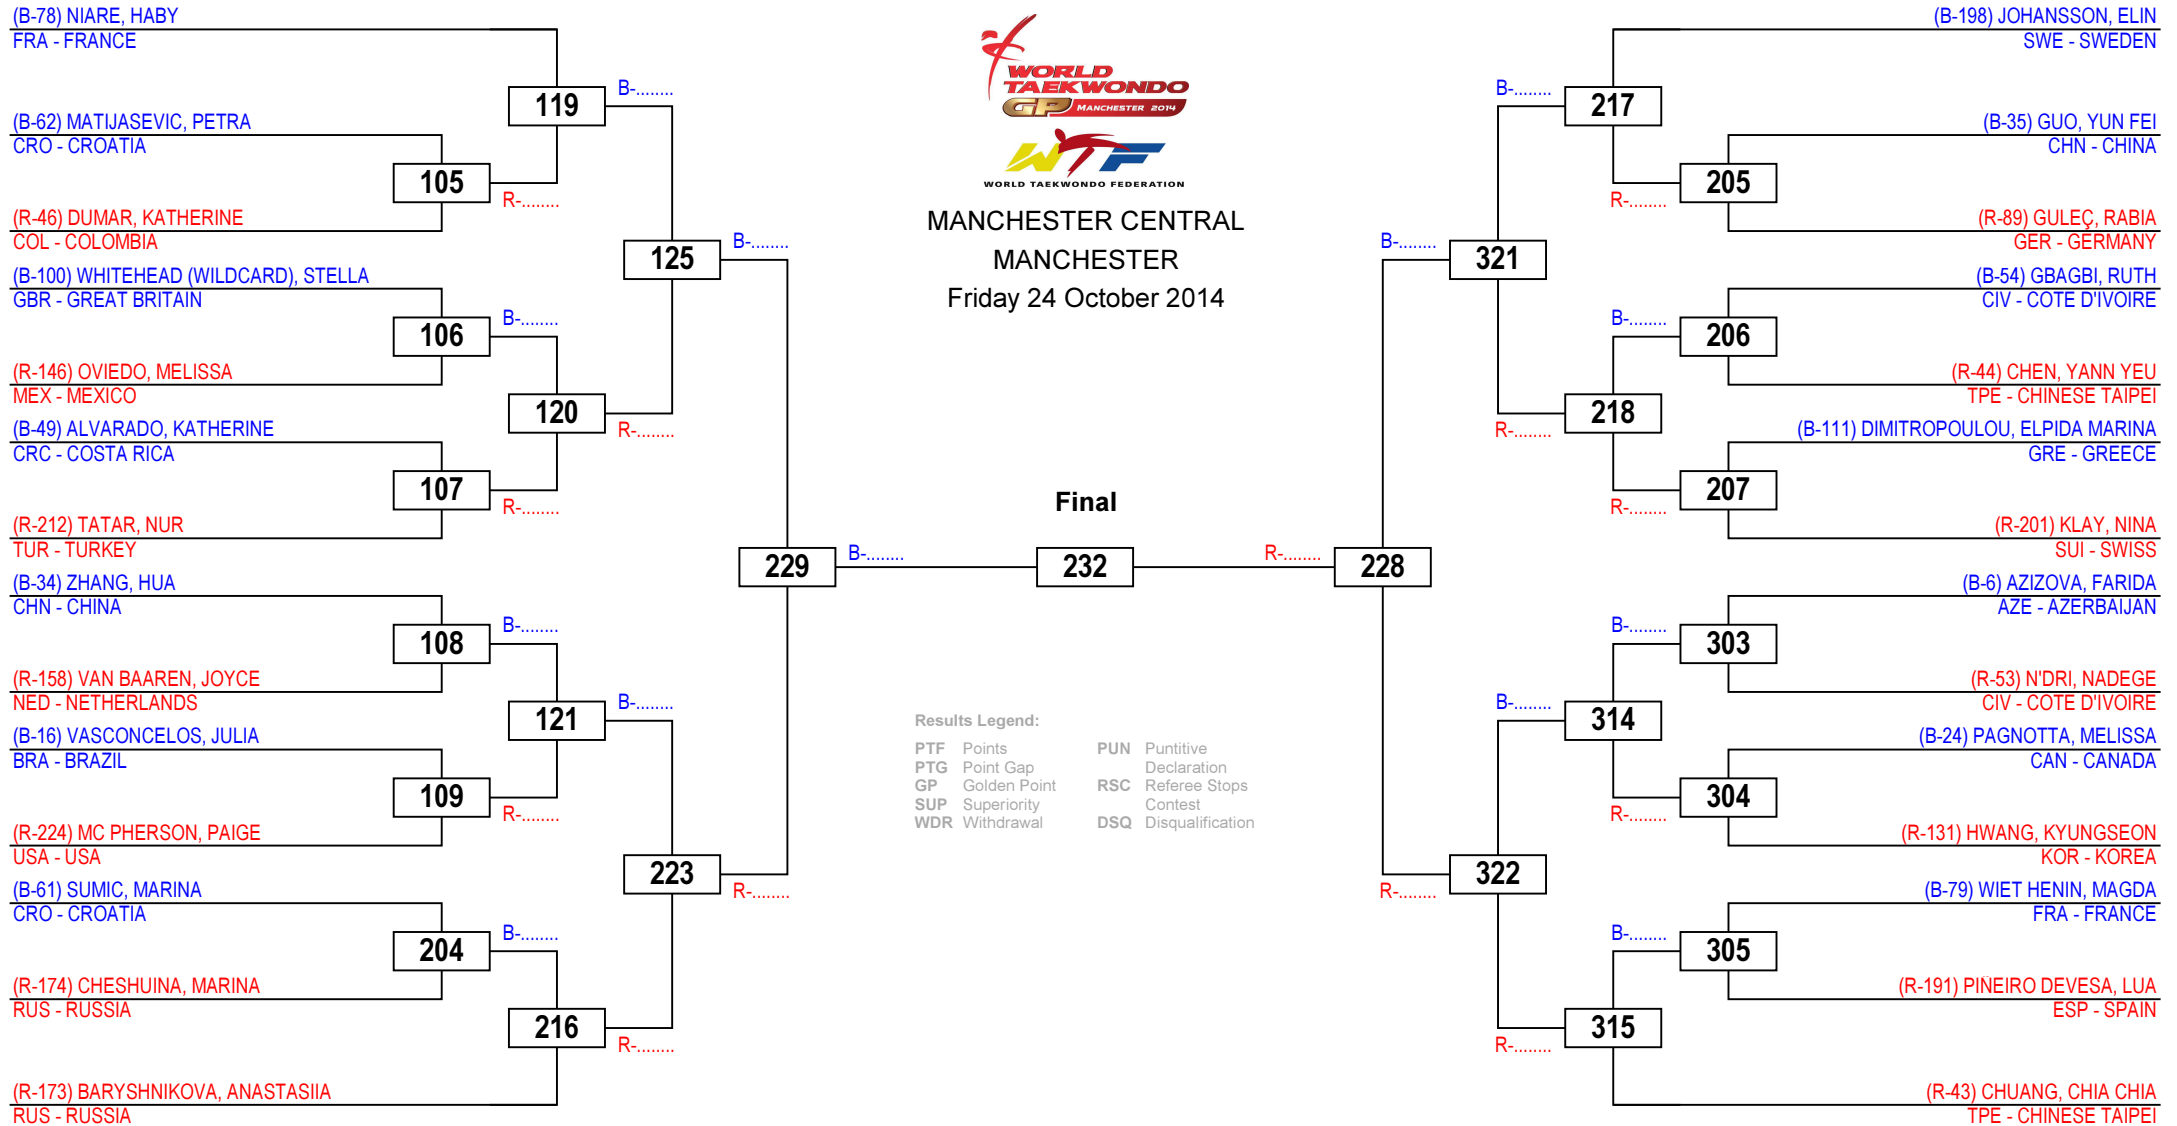

WORLD TAEKWONDO GRANDPRIX MANCHESTER 2014 - WTF G4

Seniors Female A -67

Competitors: 28

MANCHESTER CENTRAL
MANCHESTER
Friday 24 October 2014

Final

Results Legend:

PTF	Points	PUN	Punitive Declaration
PTG	Point Gap	RSC	Referee Stops Contest
GP	Golden Point	DSQ	Disqualification
SUP	Superiority		
WDR	Withdrawal		

WORLD TAEKWONDO GRANDPRIX MANCHESTER 2014 - WTF G4

Seniors Female A +67

Competitors: 25

MANCHESTER CENTRAL
MANCHESTER
Friday 24 October 2014

Final

Results Legend:

PTF	Points	PUN	Punitive Declaration
PTG	Point Gap	RSC	Referee Stops Contest
GP	Golden Point	DSQ	Disqualification
SUP	Superiority		
WDR	Withdrawal		

WORLD TAEKWONDO GRANDPRIX MANCHESTER 2014 - WTF G4

Seniors Male A +80

Competitors: 30

MANCHESTER CENTRAL
MANCHESTER
Friday 24 October 2014

Final

Results Legend:

PTF	Points	PUN	Punitive Declaration
PTG	Point Gap	RSC	Referee Stops Contest
GP	Golden Point	DSQ	Disqualification
SUP	Superiority		
WDR	Withdrawal		