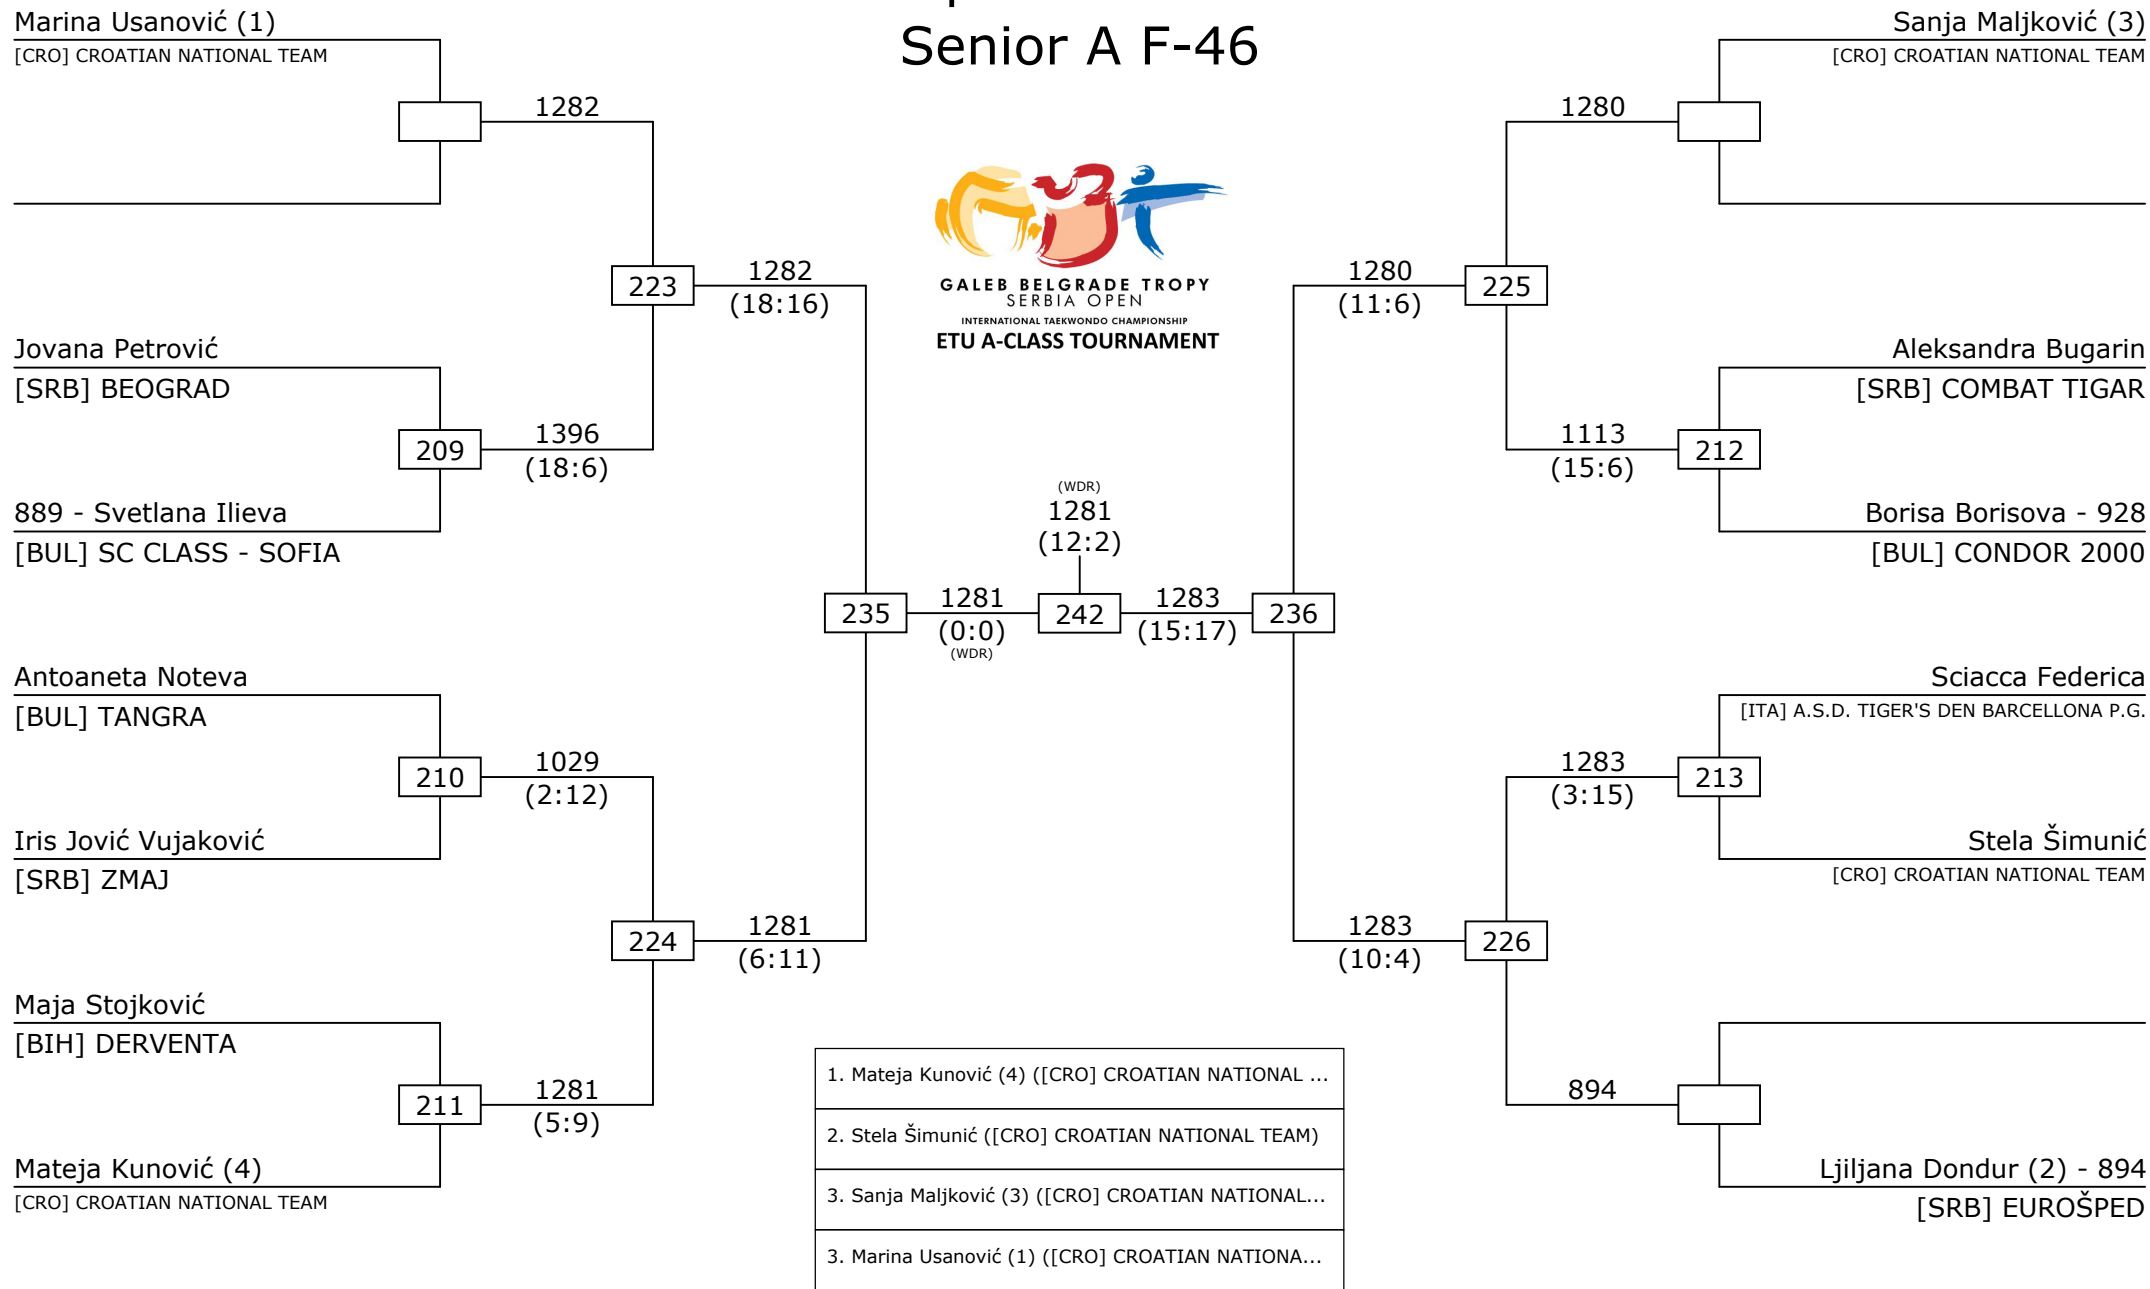

XI GALEB BELGRADE TROPHY SERBIA OPEN

Competition Area 2

Senior A F-46