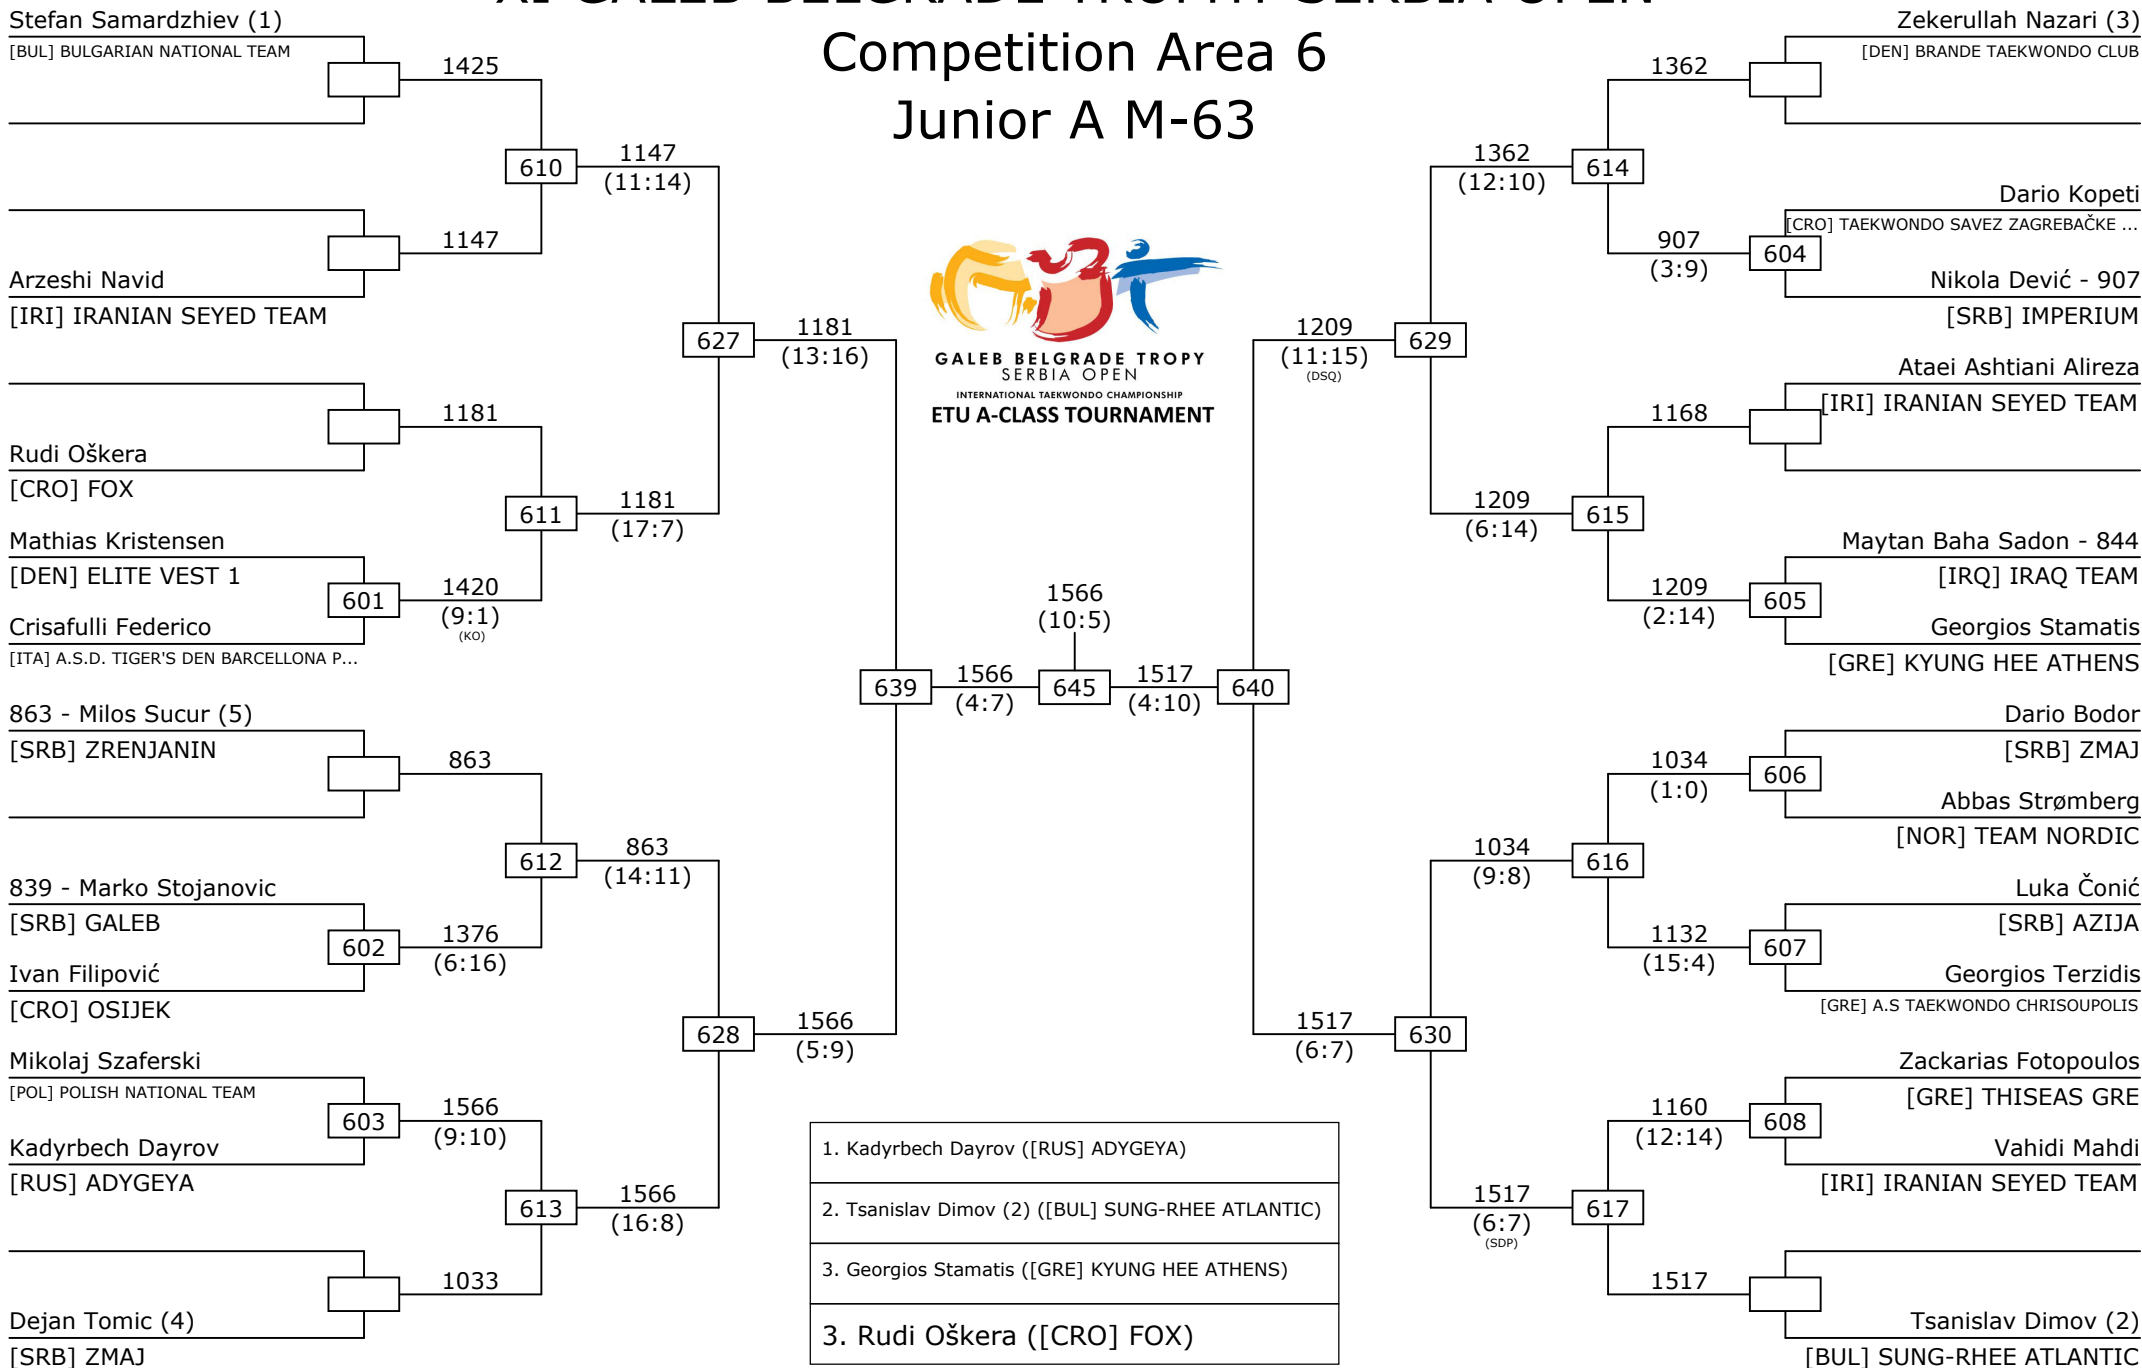

XI GALEB BELGRADE TROPHY SERBIA OPEN

Competition Area 6

Junior A M-63