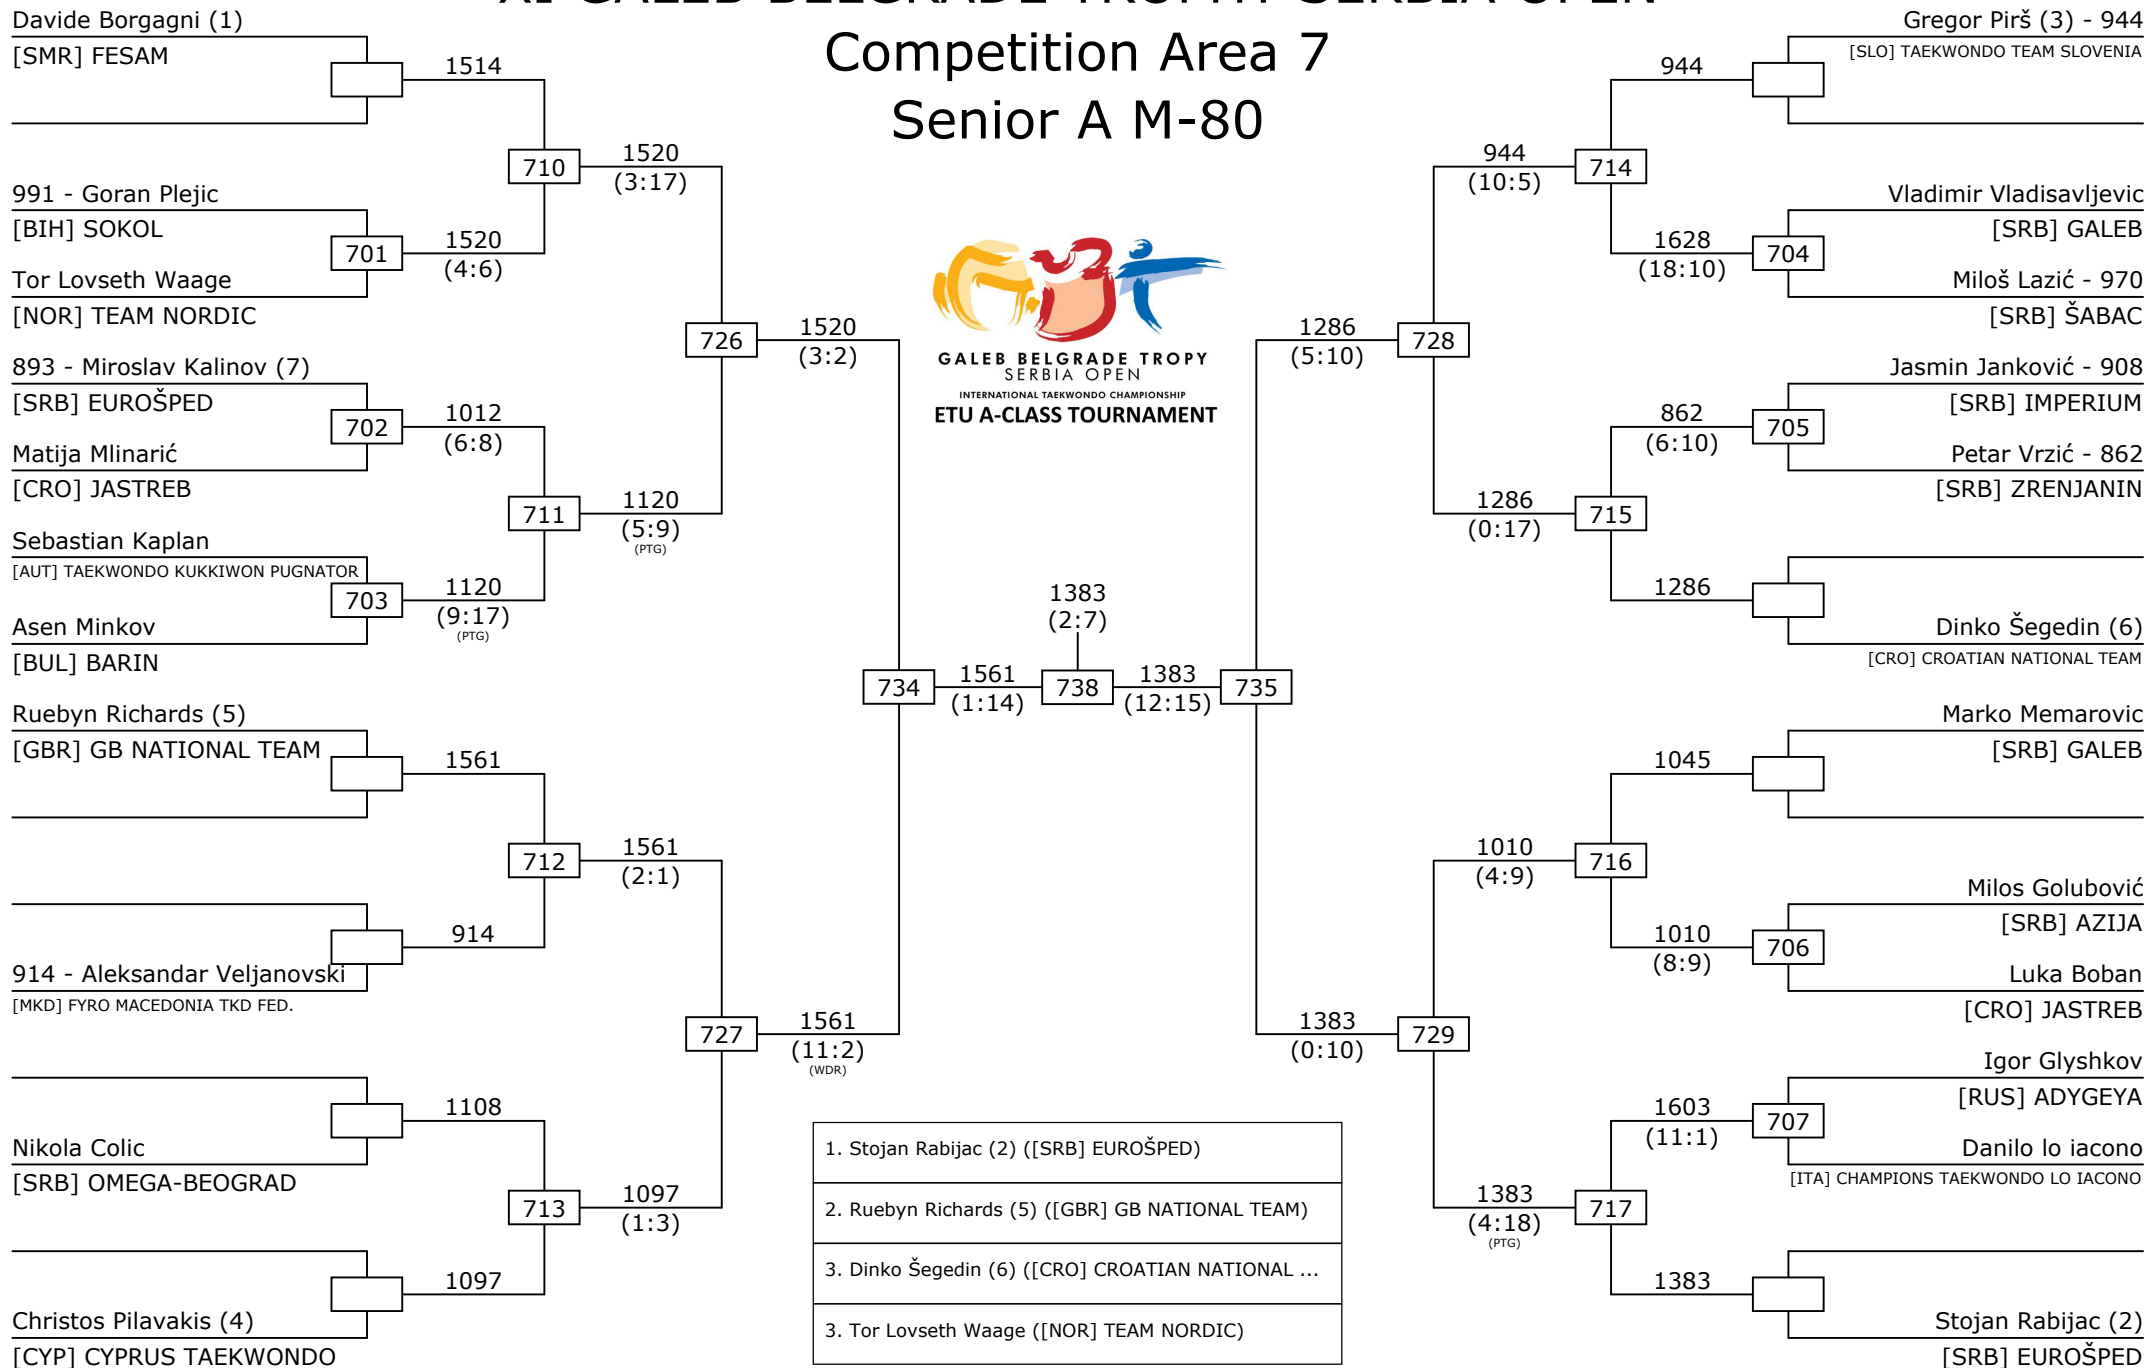

XI GALEB BELGRADE TROPHY SERBIA OPEN

Competition Area 7

Senior A M-80