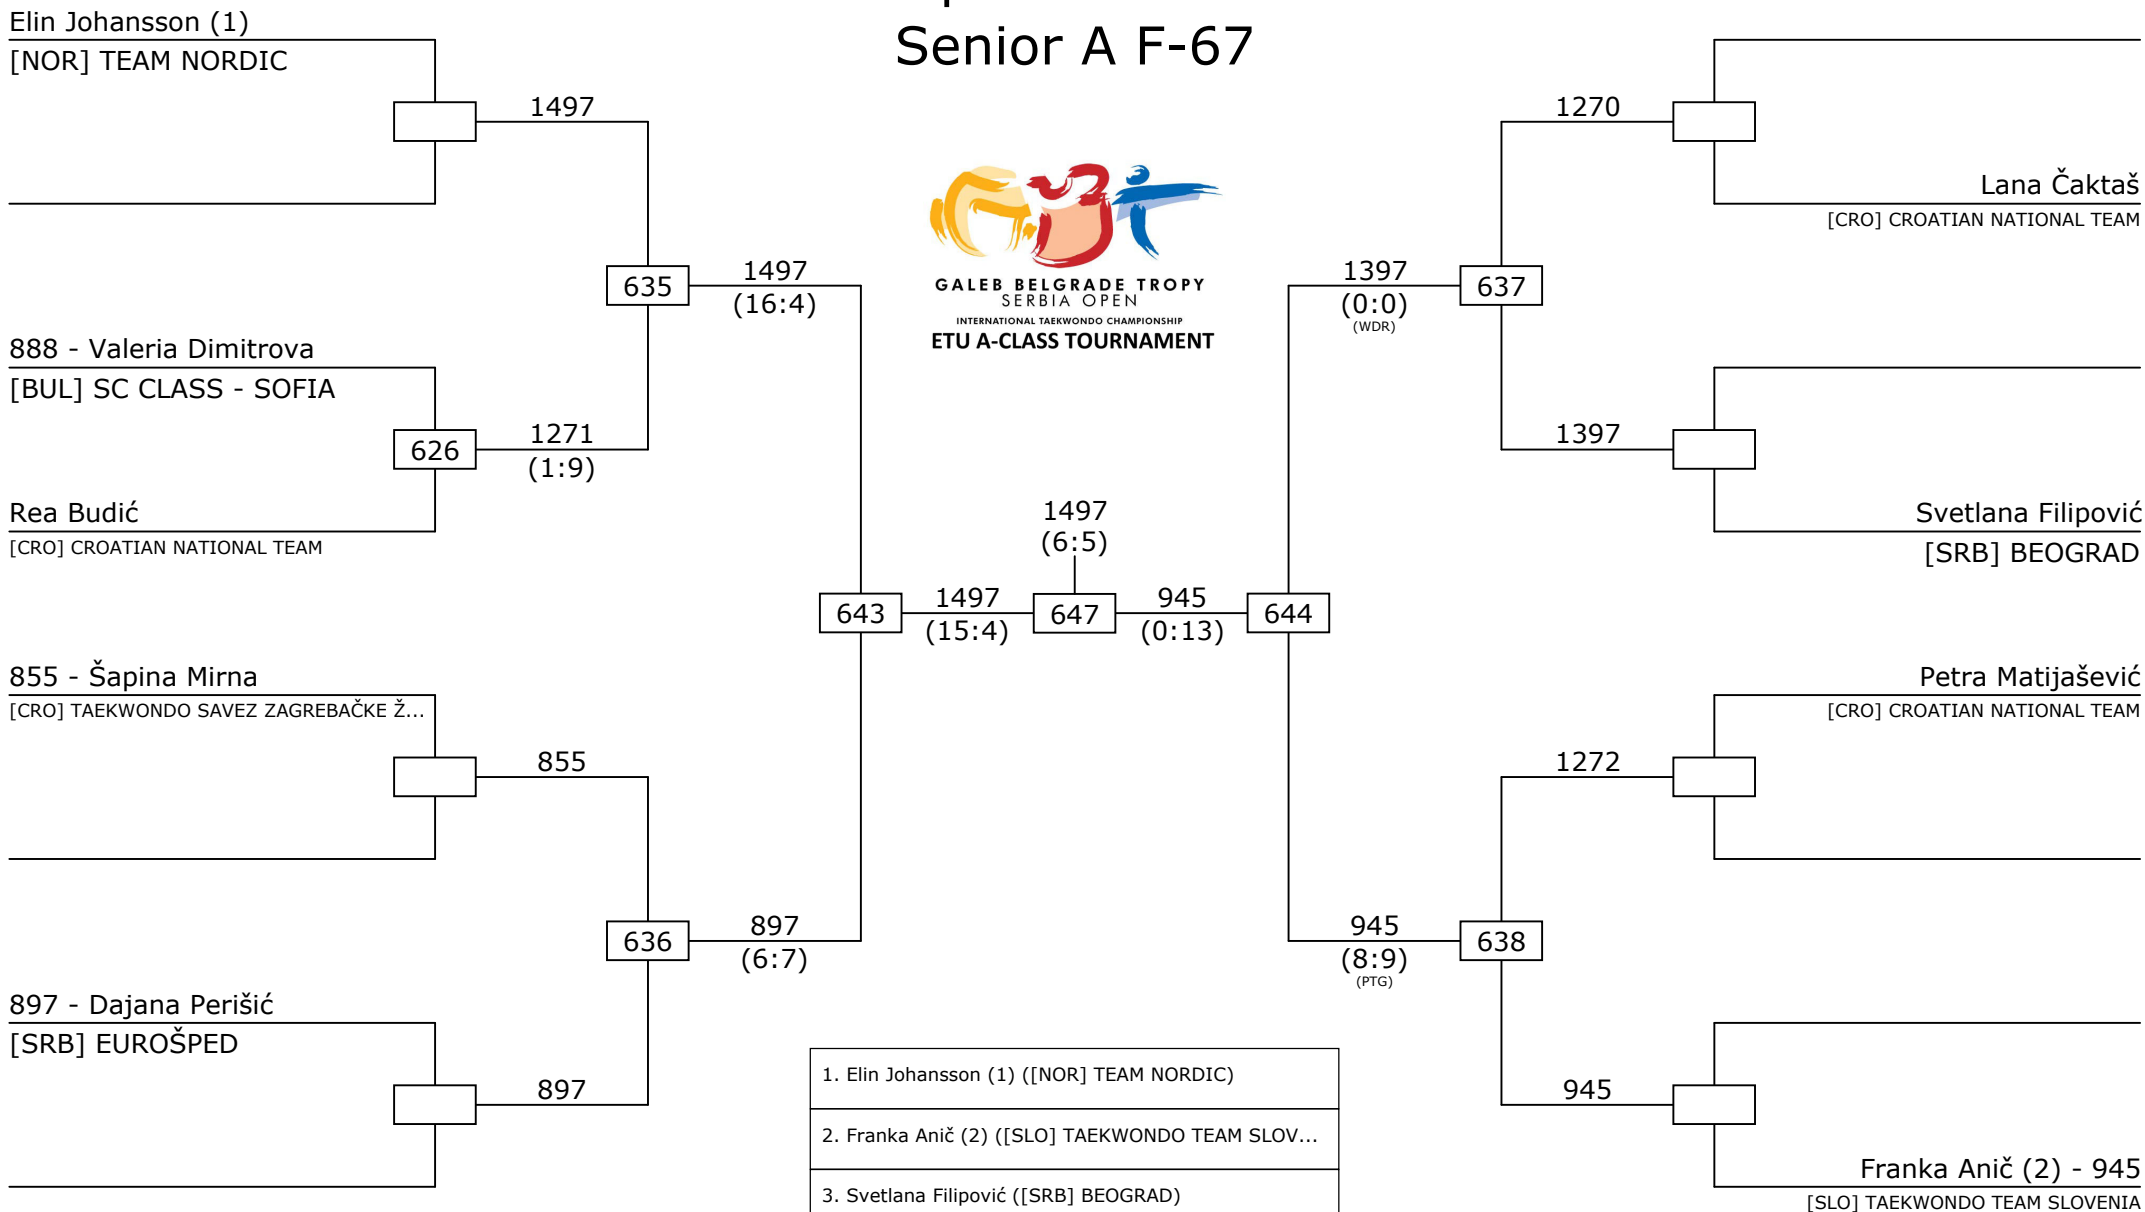

XI GALEB BELGRADE TROPHY SERBIA OPEN

Competition Area 6

Senior A F-67

1. Elin Johansson (1) ([NOR] TEAM NORDIC)
2. Franka Anič (2) ([SLO] TAEKWONDO TEAM SLOV...)
3. Svetlana Filipović ([SRB] BEOGRAD)
3. Dajana Perišić ([SRB] EUROŠPED)