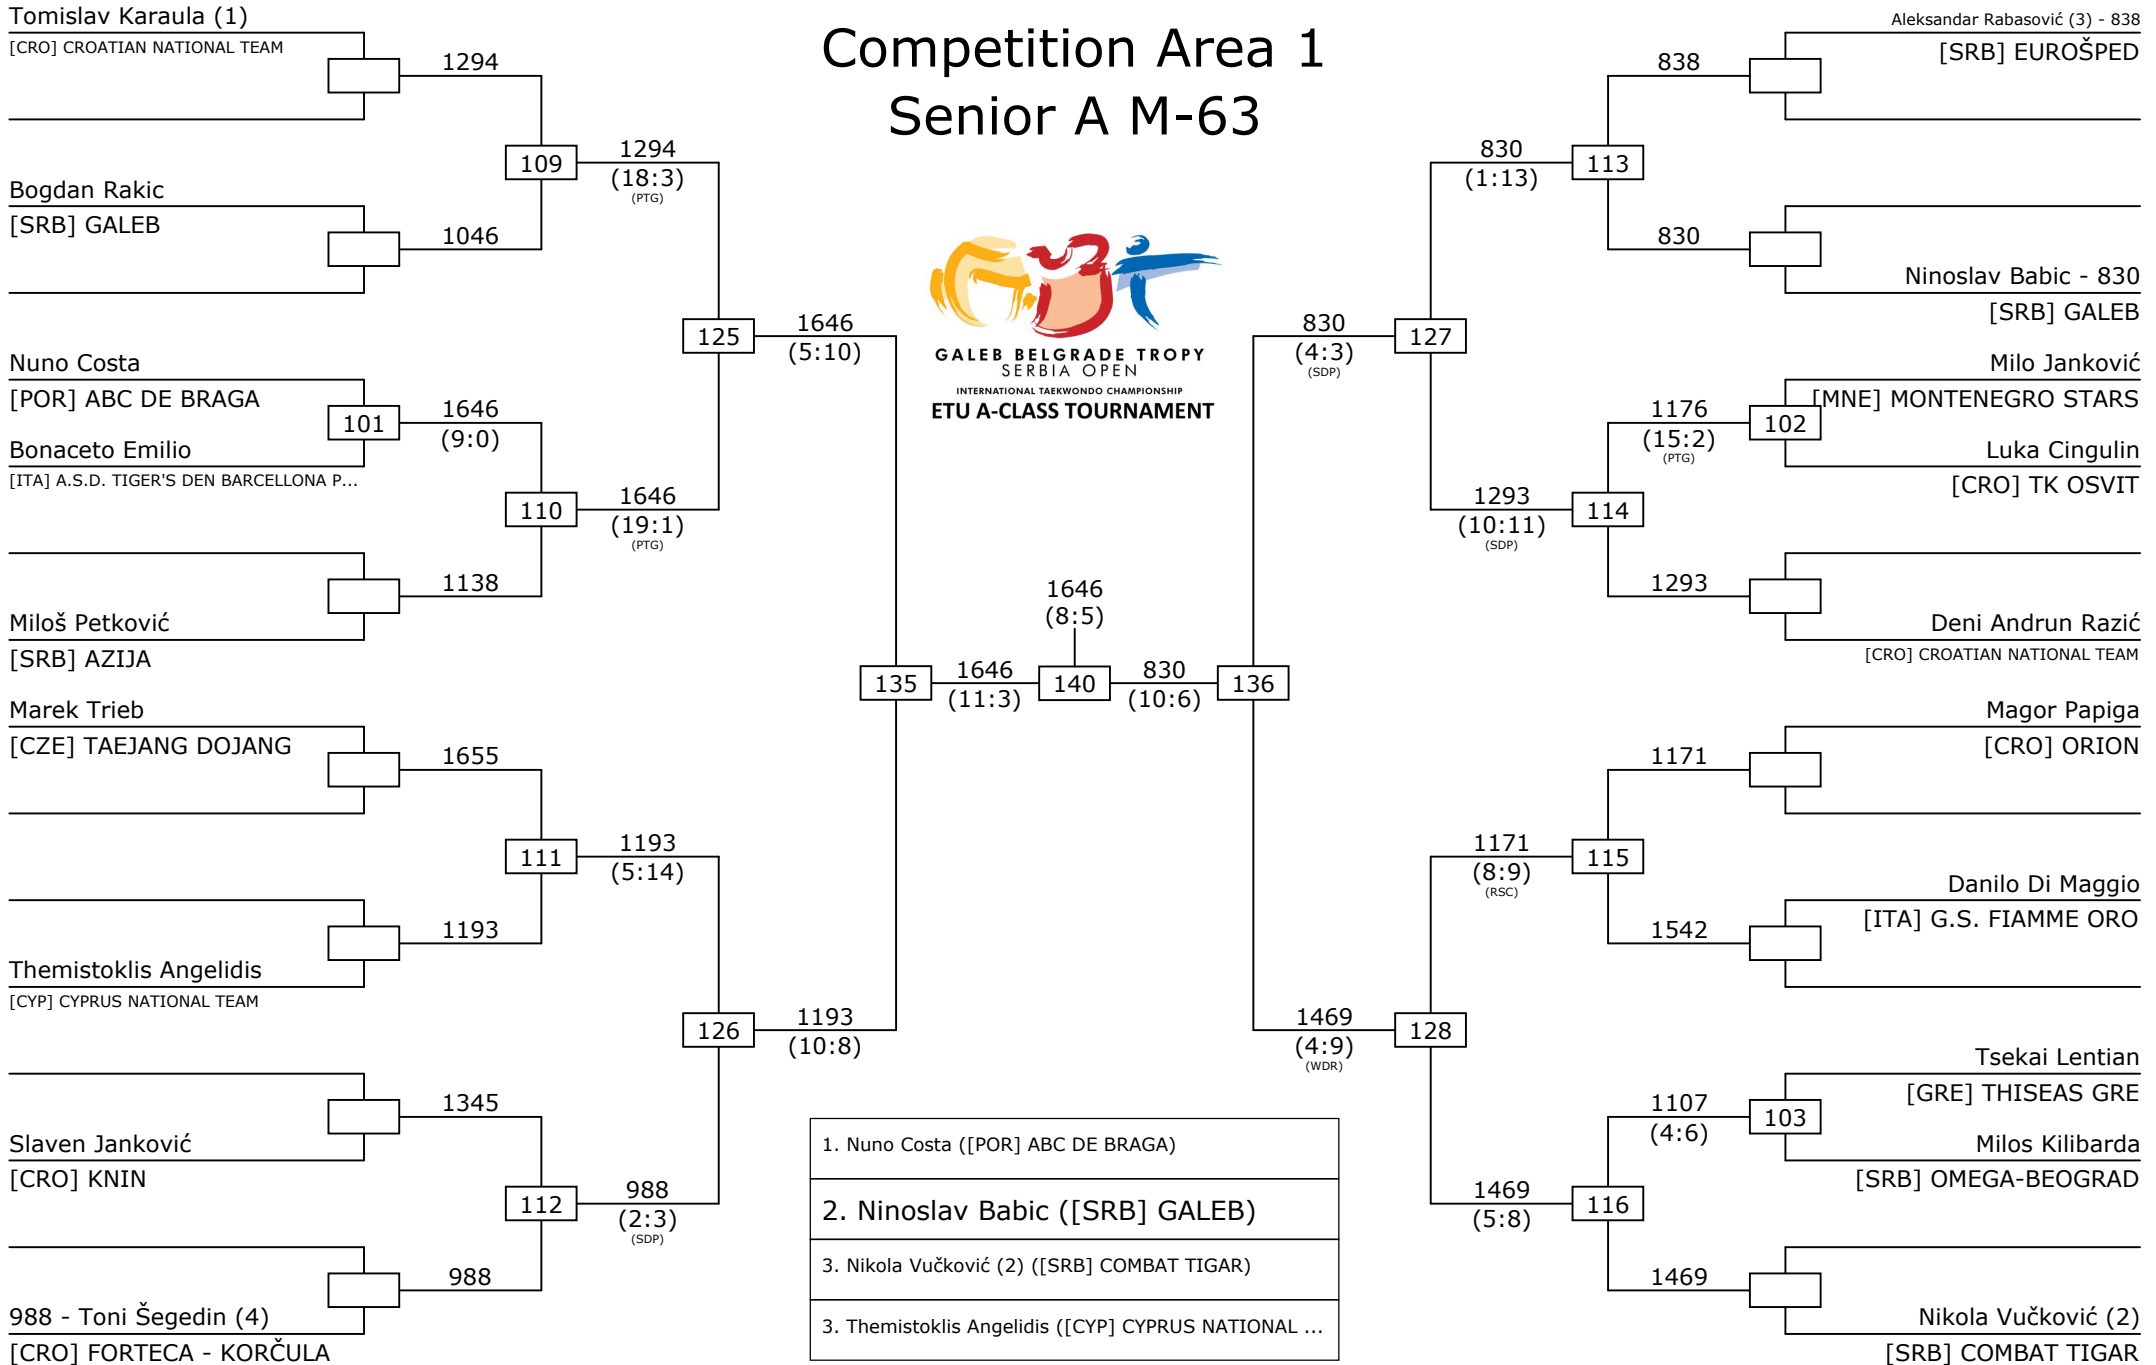

# XI GALEB BELGRADE TROPHY SERBIA OPEN