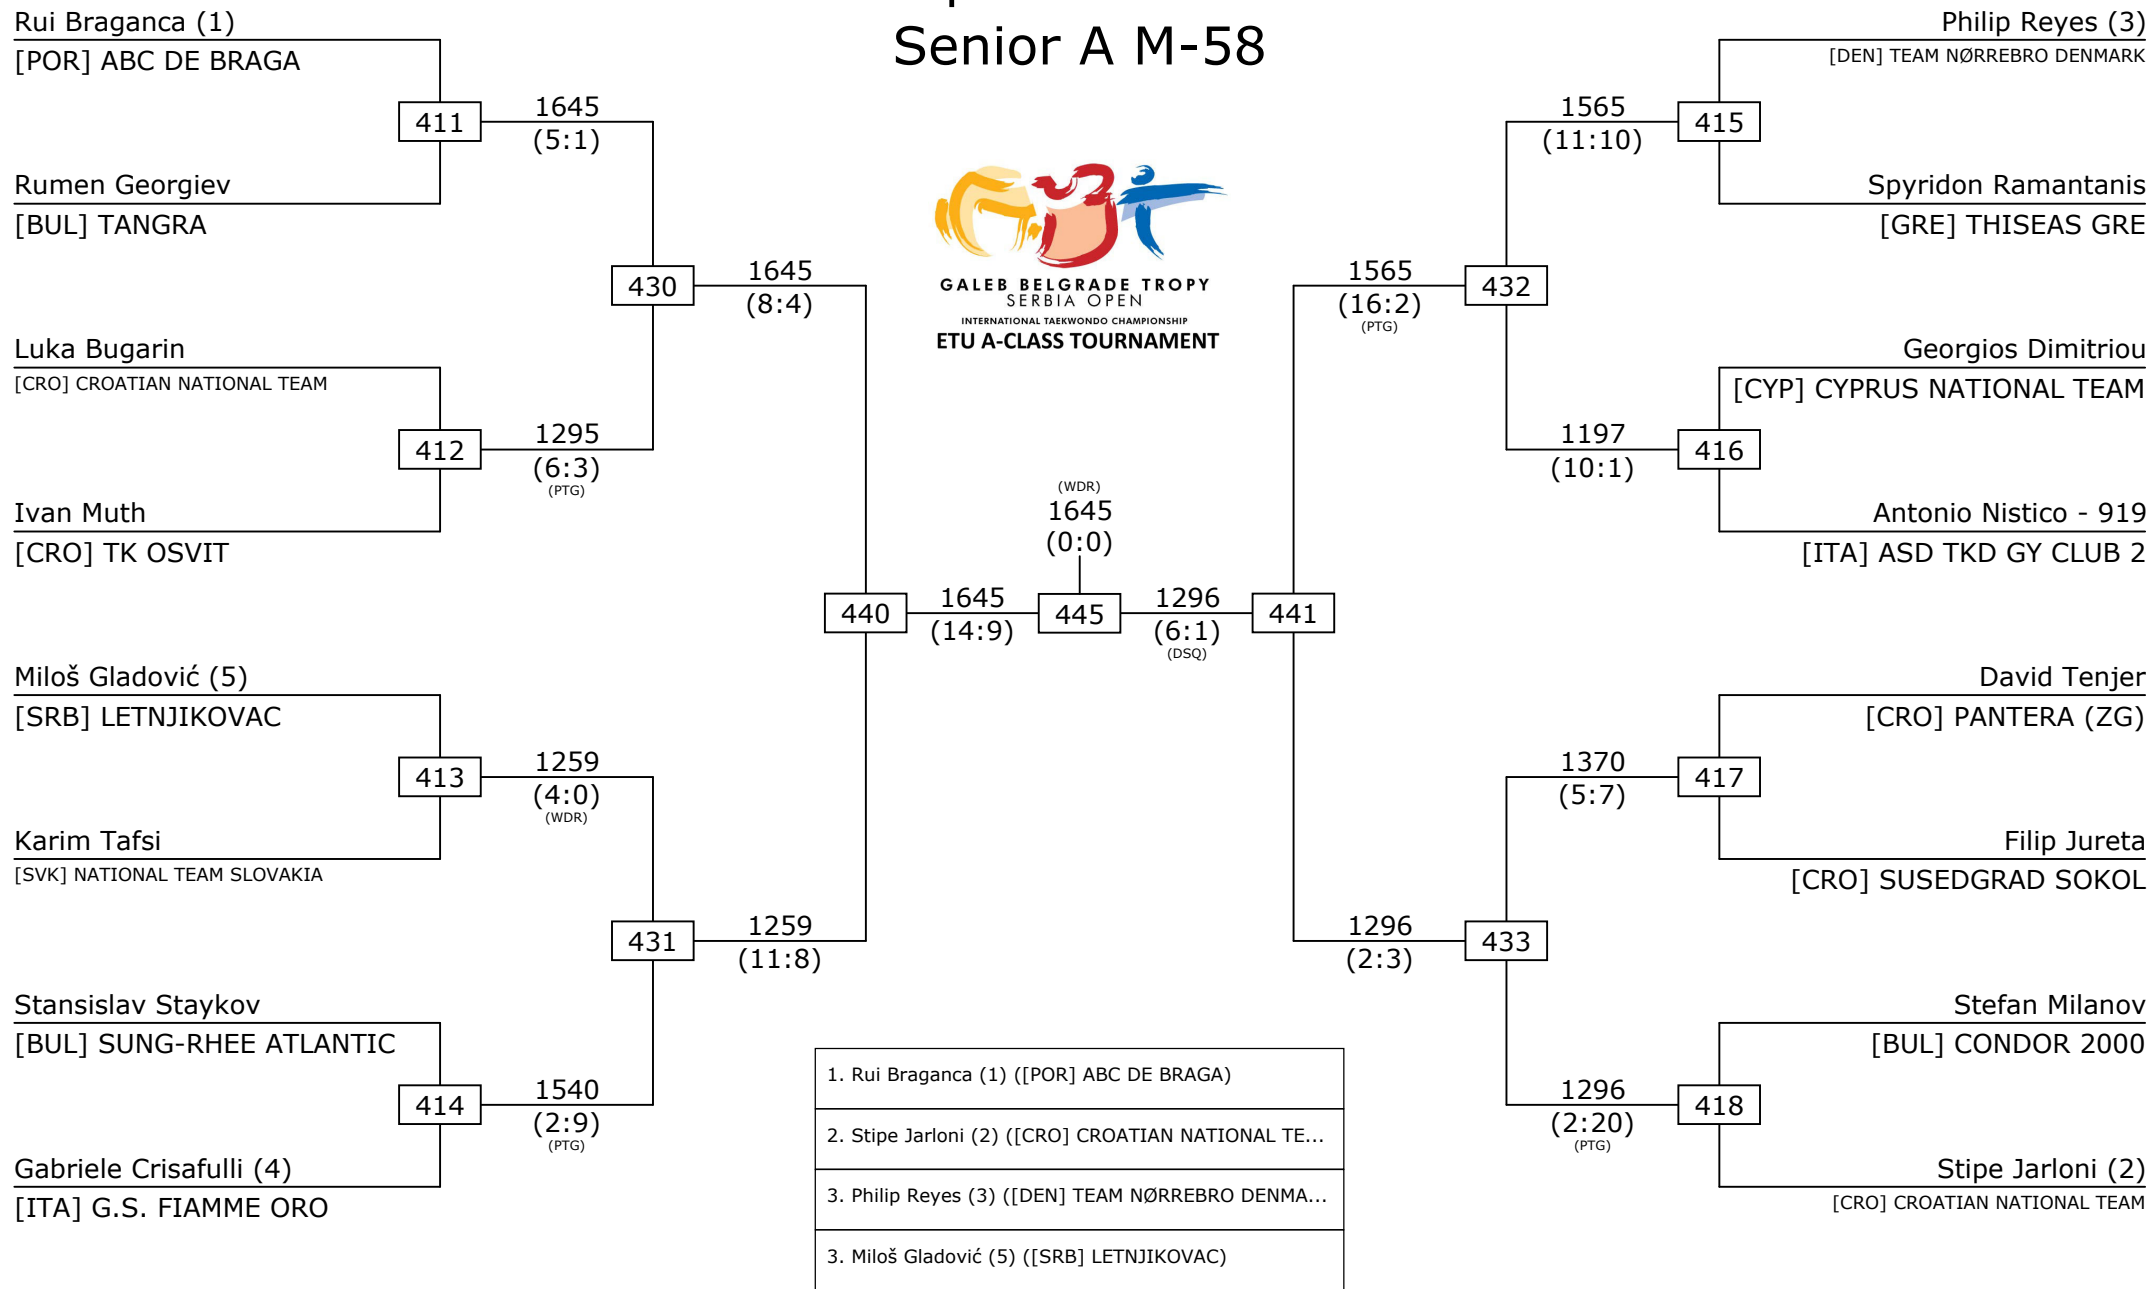

# XI GALEB BELGRADE TROPHY SERBIA OPEN

### Senior A M-54

- |  |
|--|
| 1. Lovre Brečić ([CRO] CROATIAN NATIONAL TEAM) |
| 2. Aleksandar Antić ([SRB] EUROŠPED)           |
| 3. Mustafa Ahmed Adel ([IRQ] IRAQ TEAM)        |
| 3. Ala Mahmud Khalaf ([IRQ] IRAQ TEAM)         |