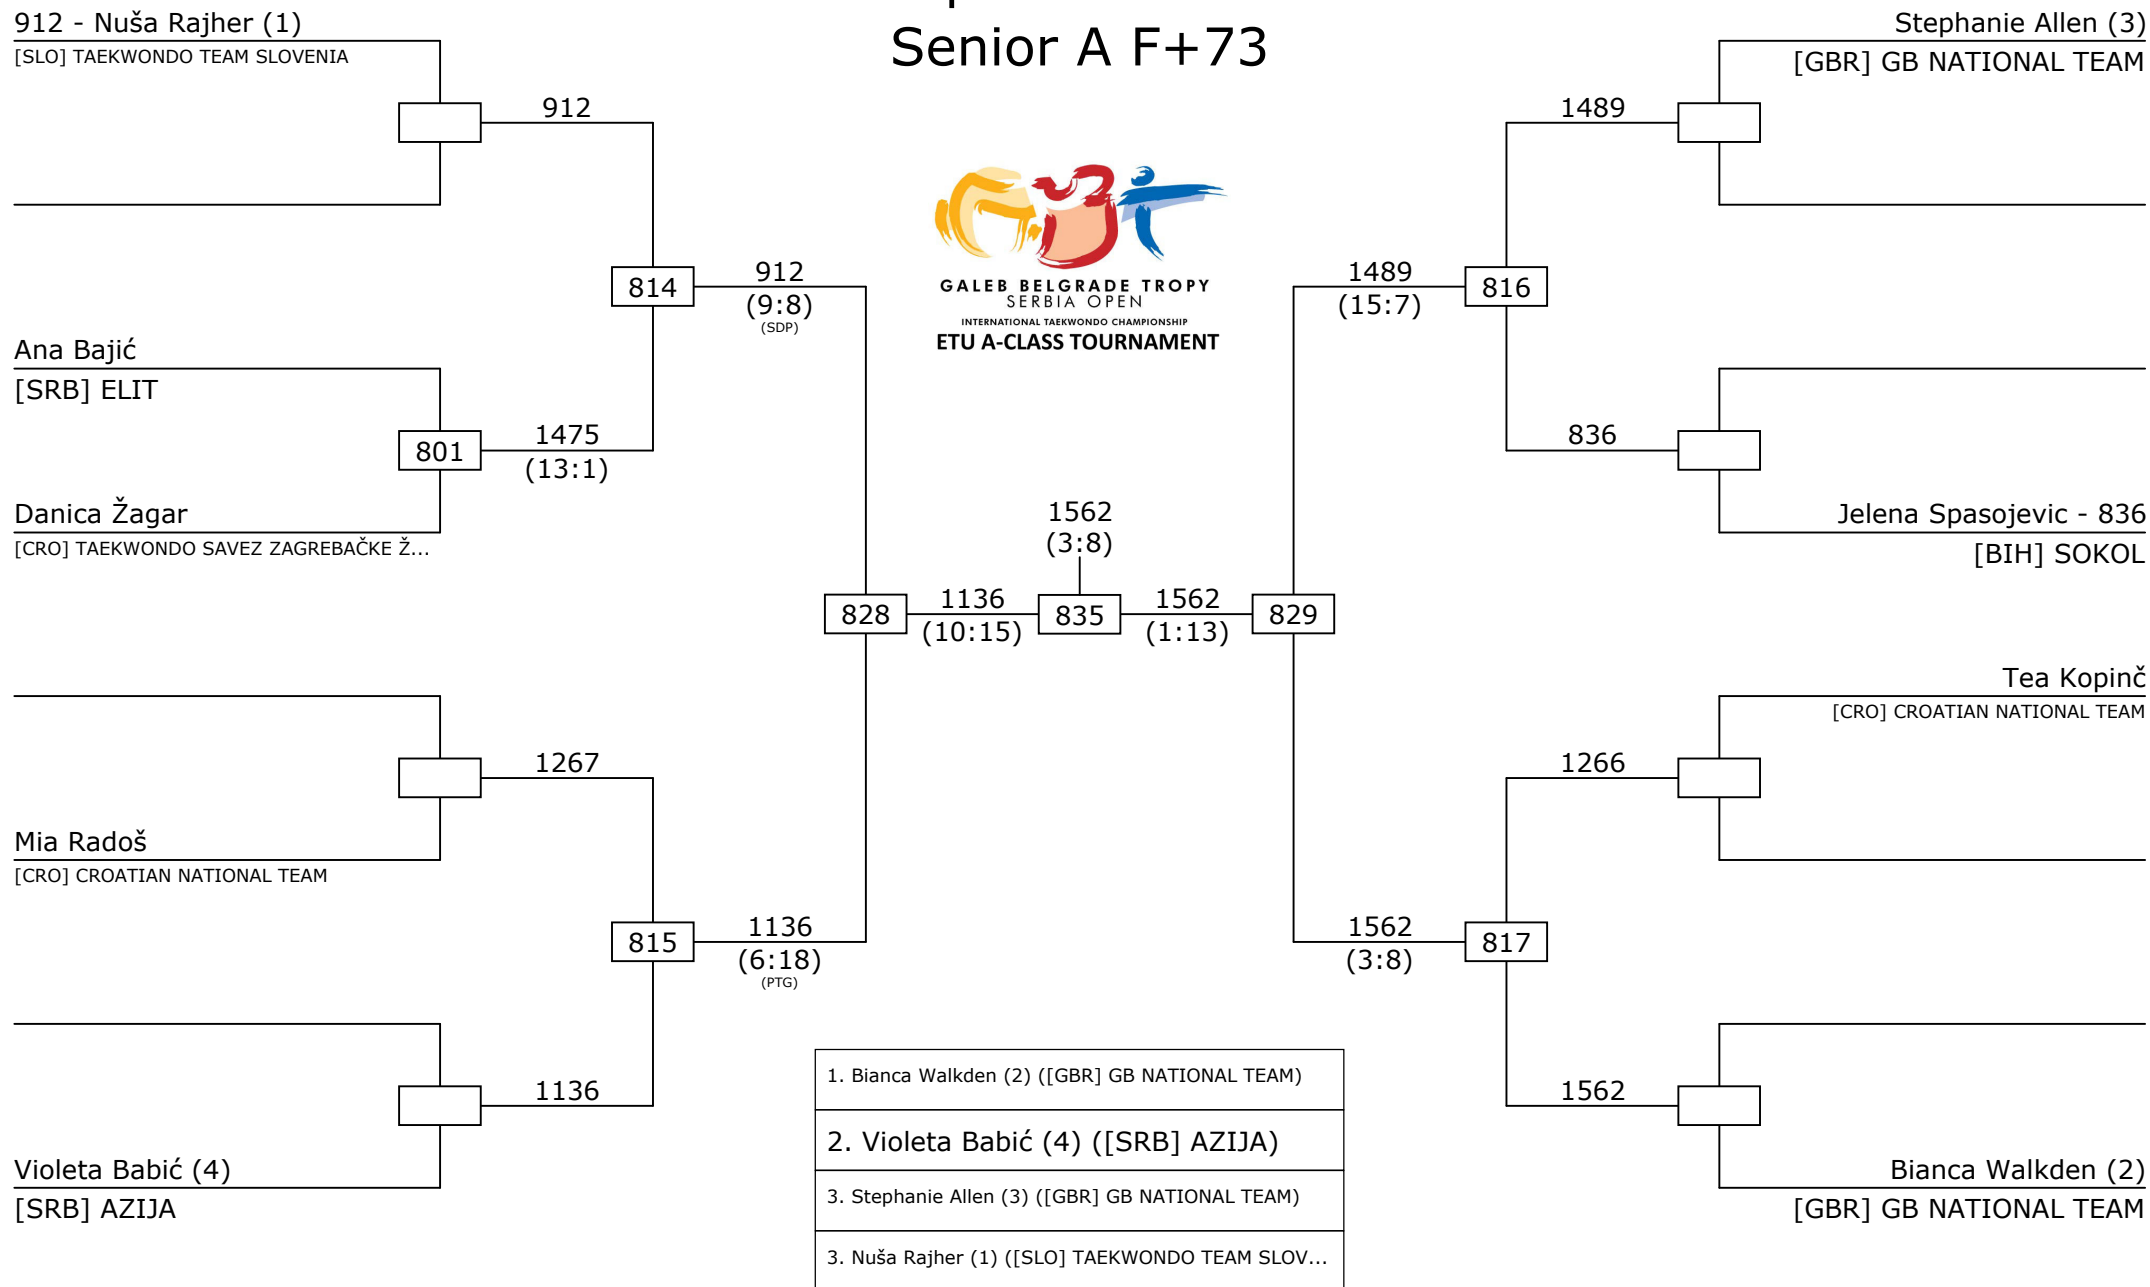

# XI GALEB BELGRADE TROPHY SERBIA OPEN

[CRO] KARLOVAC

1. Tihana Živković ([CRO] CROATIAN NATIONAL TE...)
2. Dijana Skočić (1) ([CRO] CROATIAN NATIONAL T...)
3. Anja Draganić (2) ([CRO] KARLOVAC)
3. Anđela Popović ([MNE] MONTENEGRO STARS)