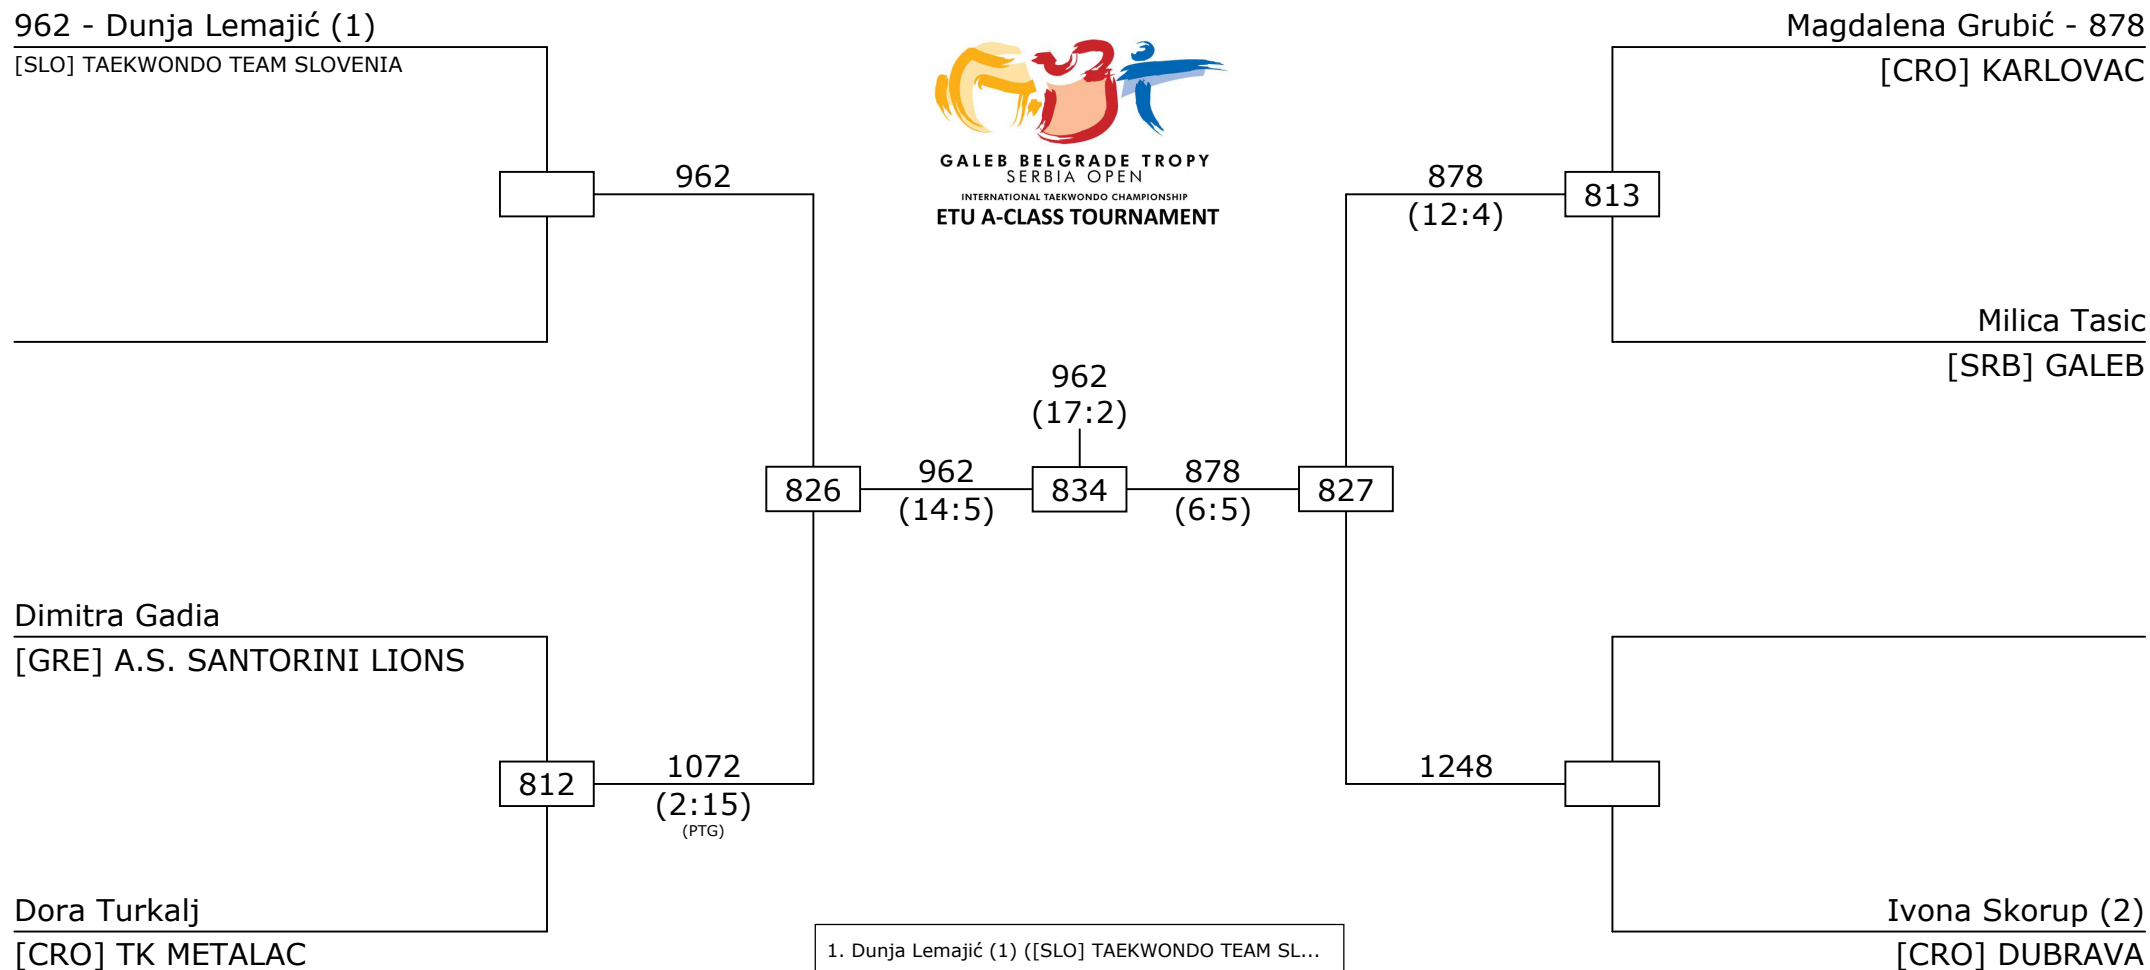

XI GALEB BELGRADE TROPHY SERBIA OPEN

Competition Area 8

Junior A F-68

1. Dunja Lemajić (1) ([SLO] TAEKWONDO TEAM SL...
2. Magdalena Grubić ([CRO] KARLOVAC)
3. Ivona Skorup (2) ([CRO] DUBRAVA)
3. Dora Turkalj ([CRO] TK METALAC)