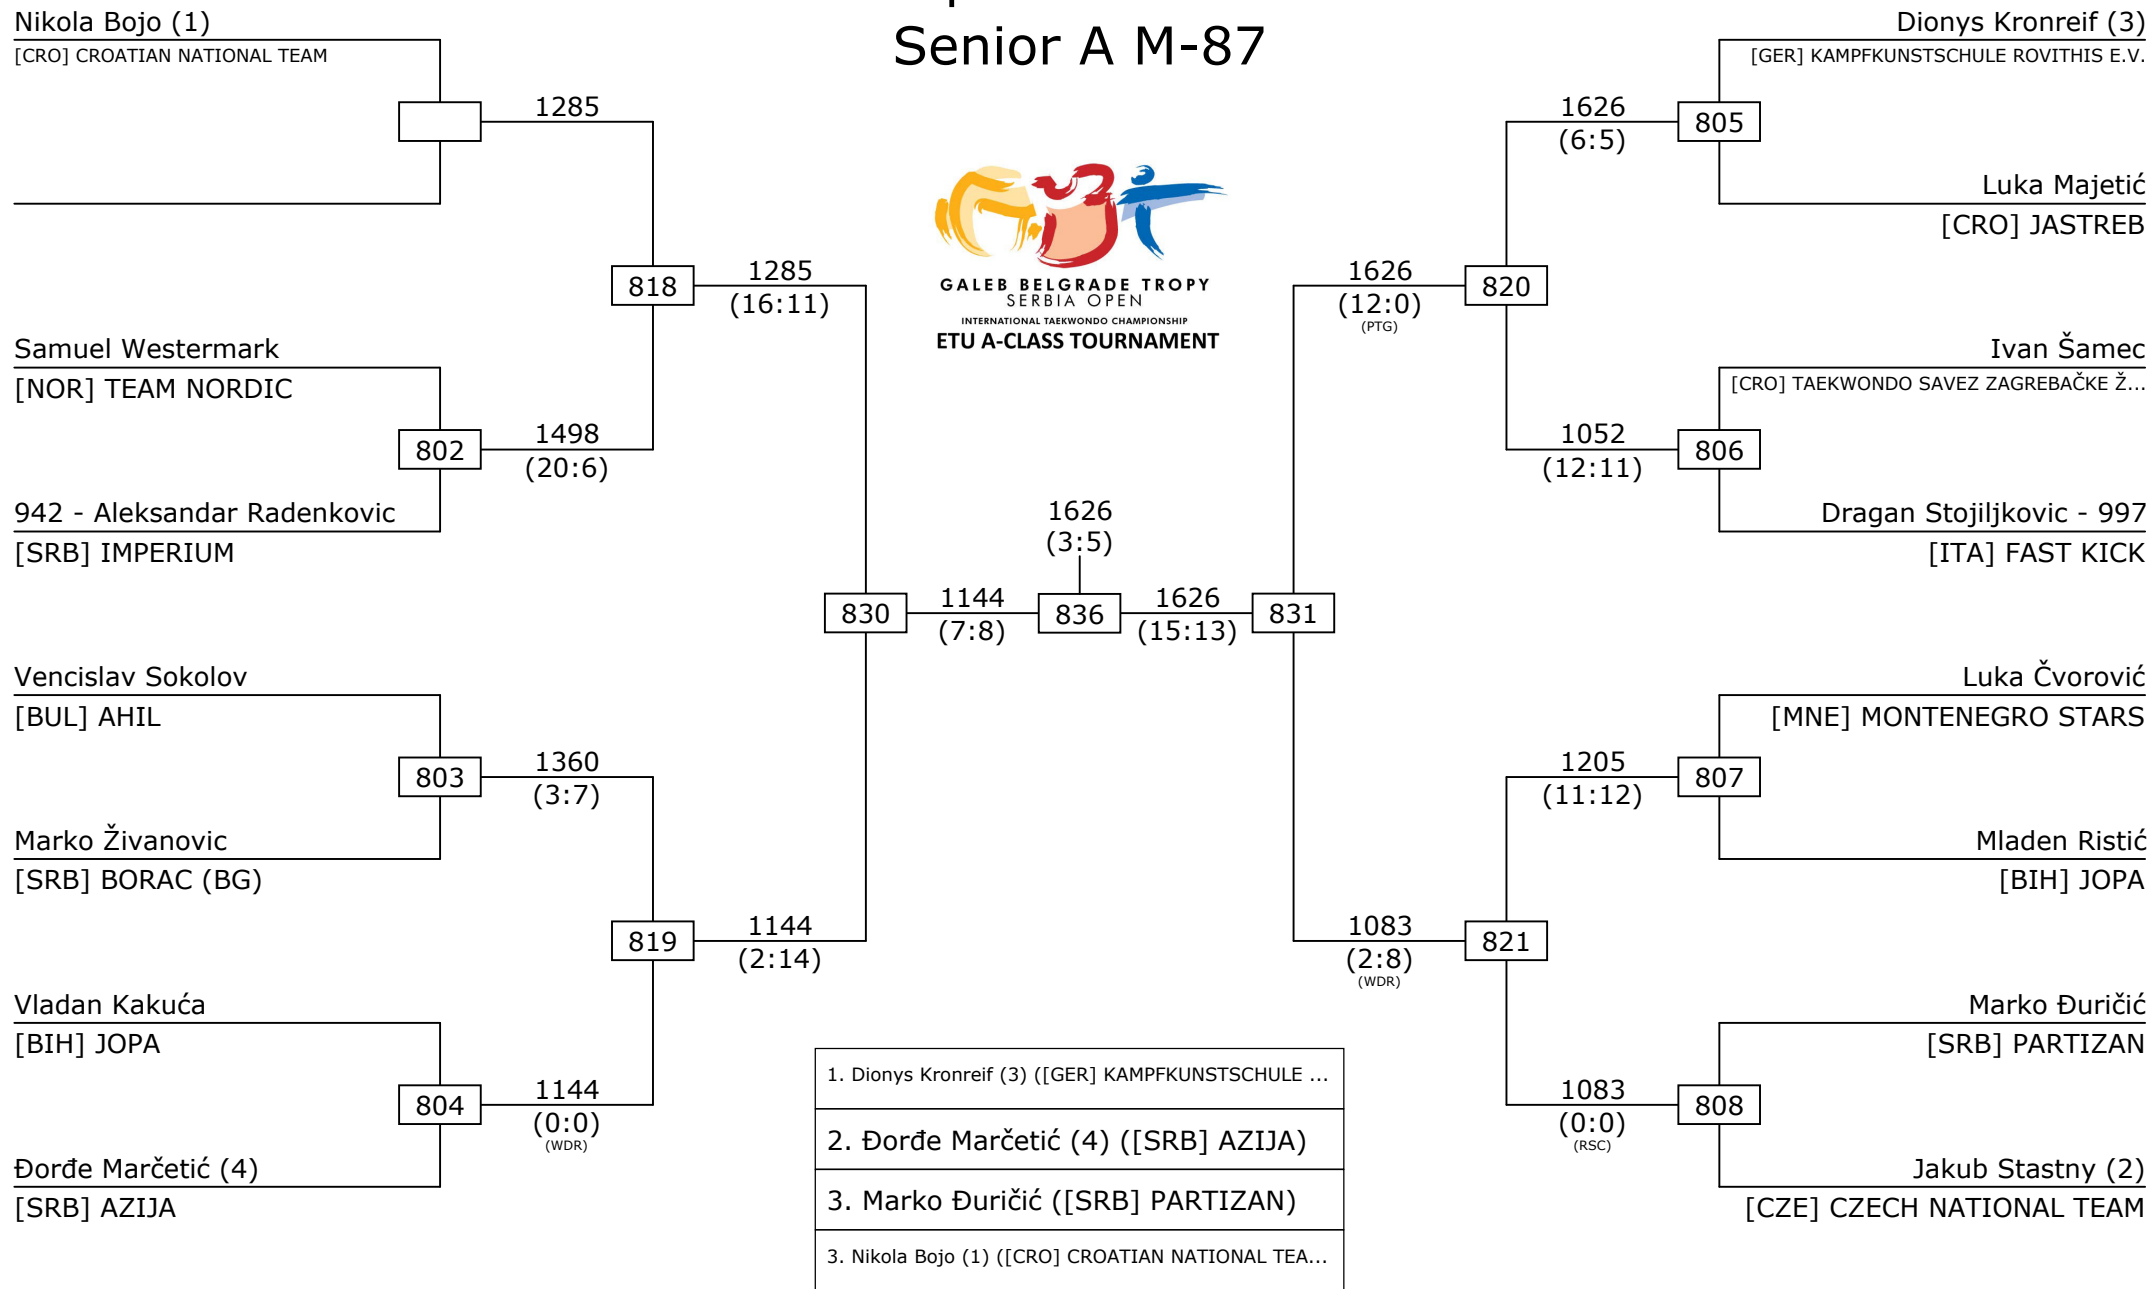

# XI GALEB BELGRADE TROPHY SERBIA OPEN

## Competition Area 7