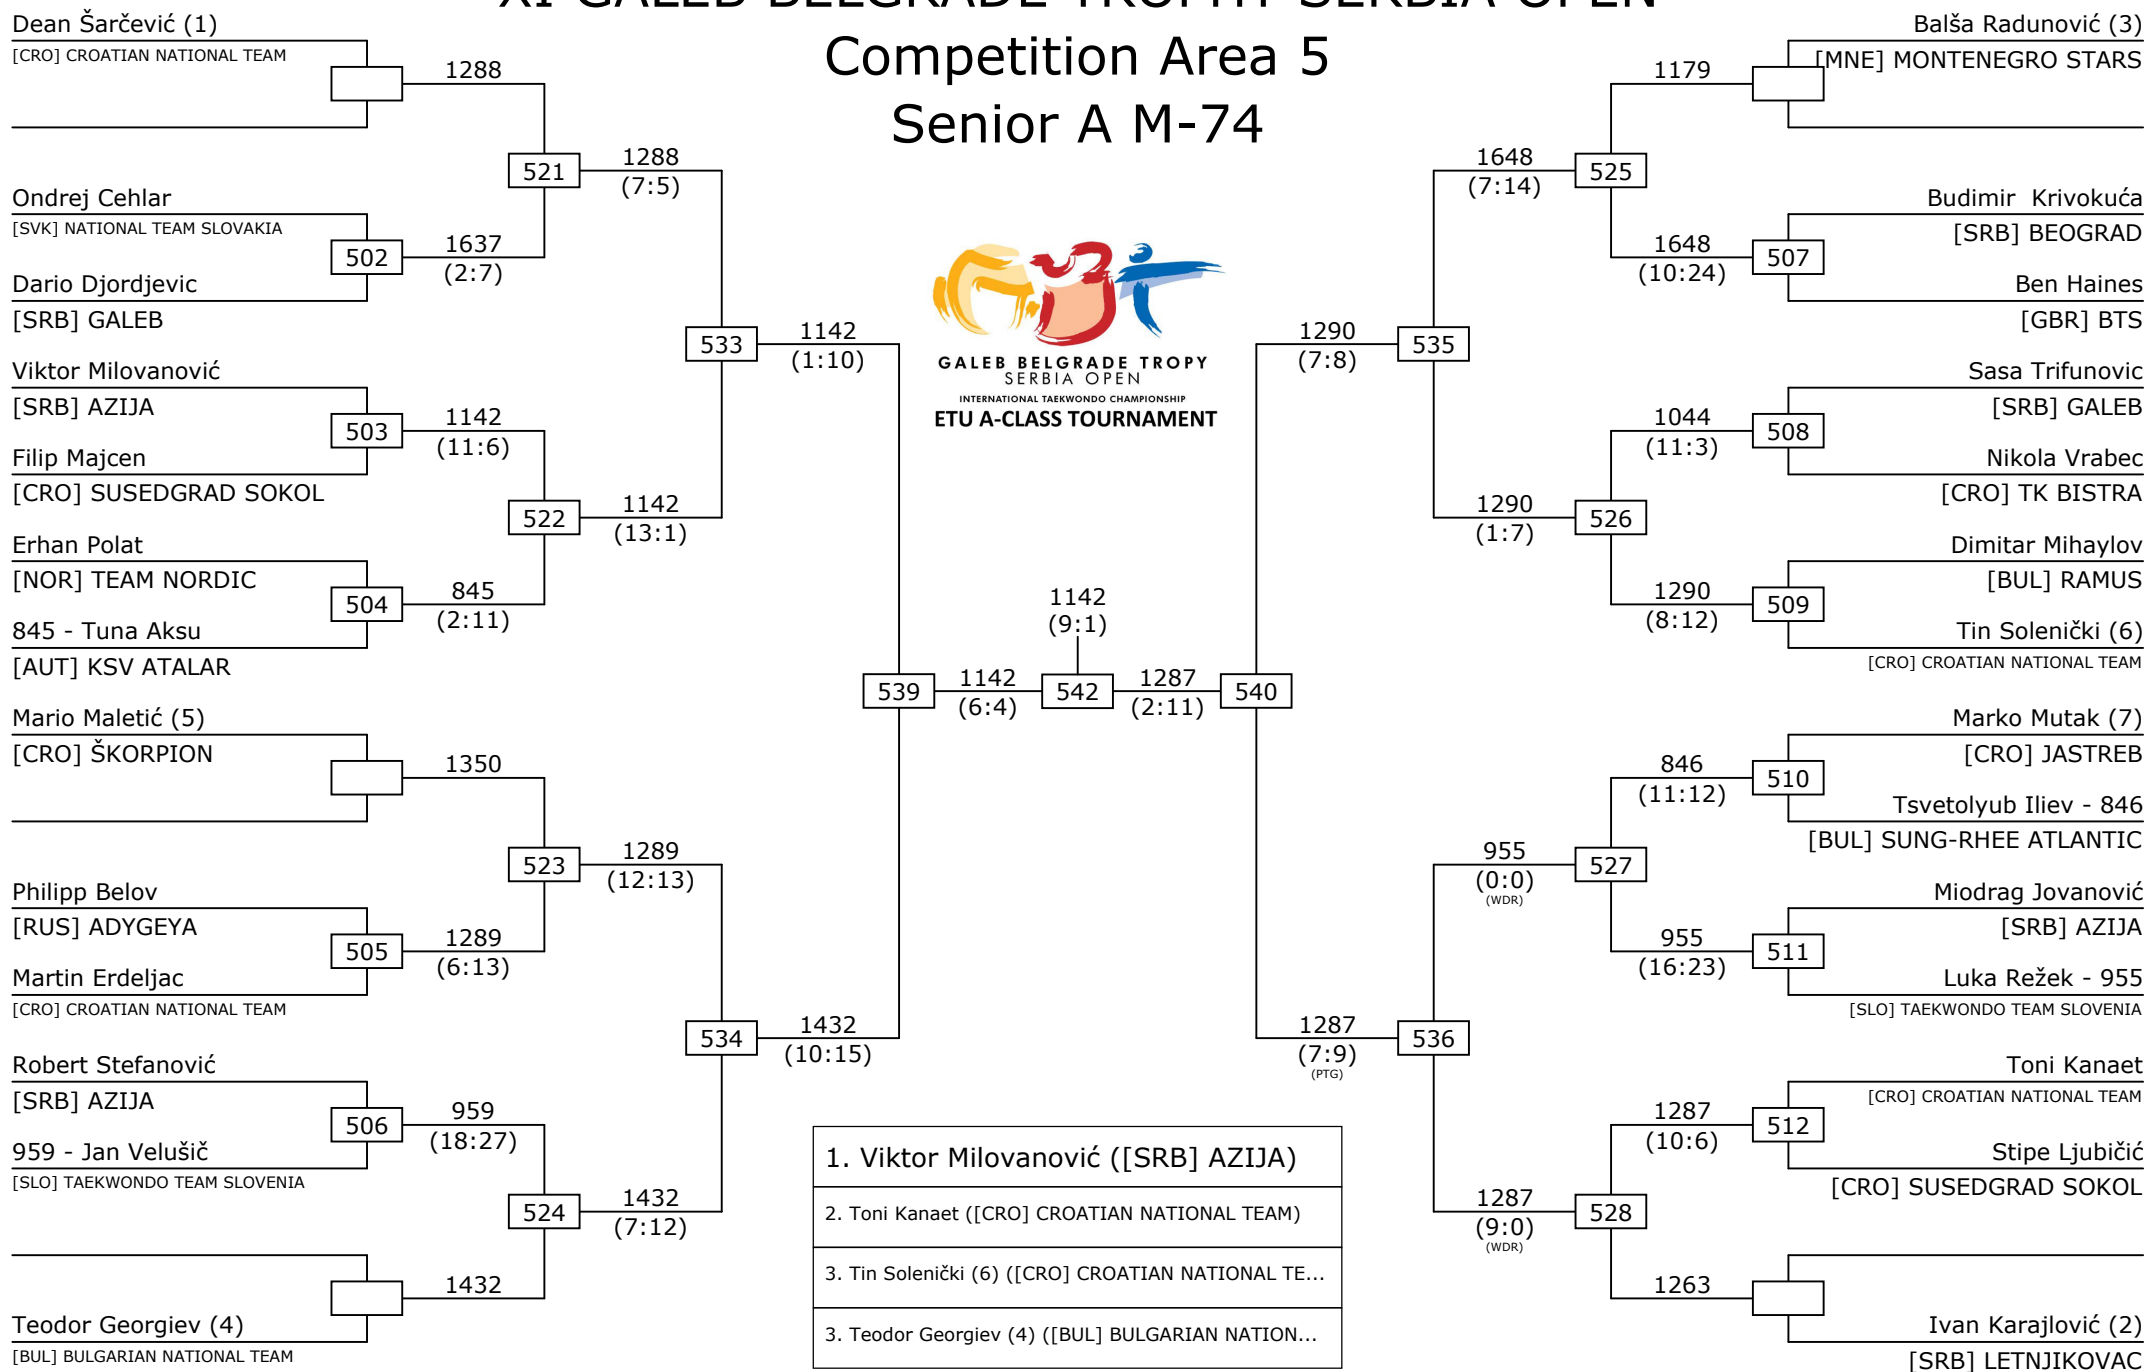

XI GALEB BELGRADE TROPHY SERBIA OPEN

Competition Area 5

Senior A M-74