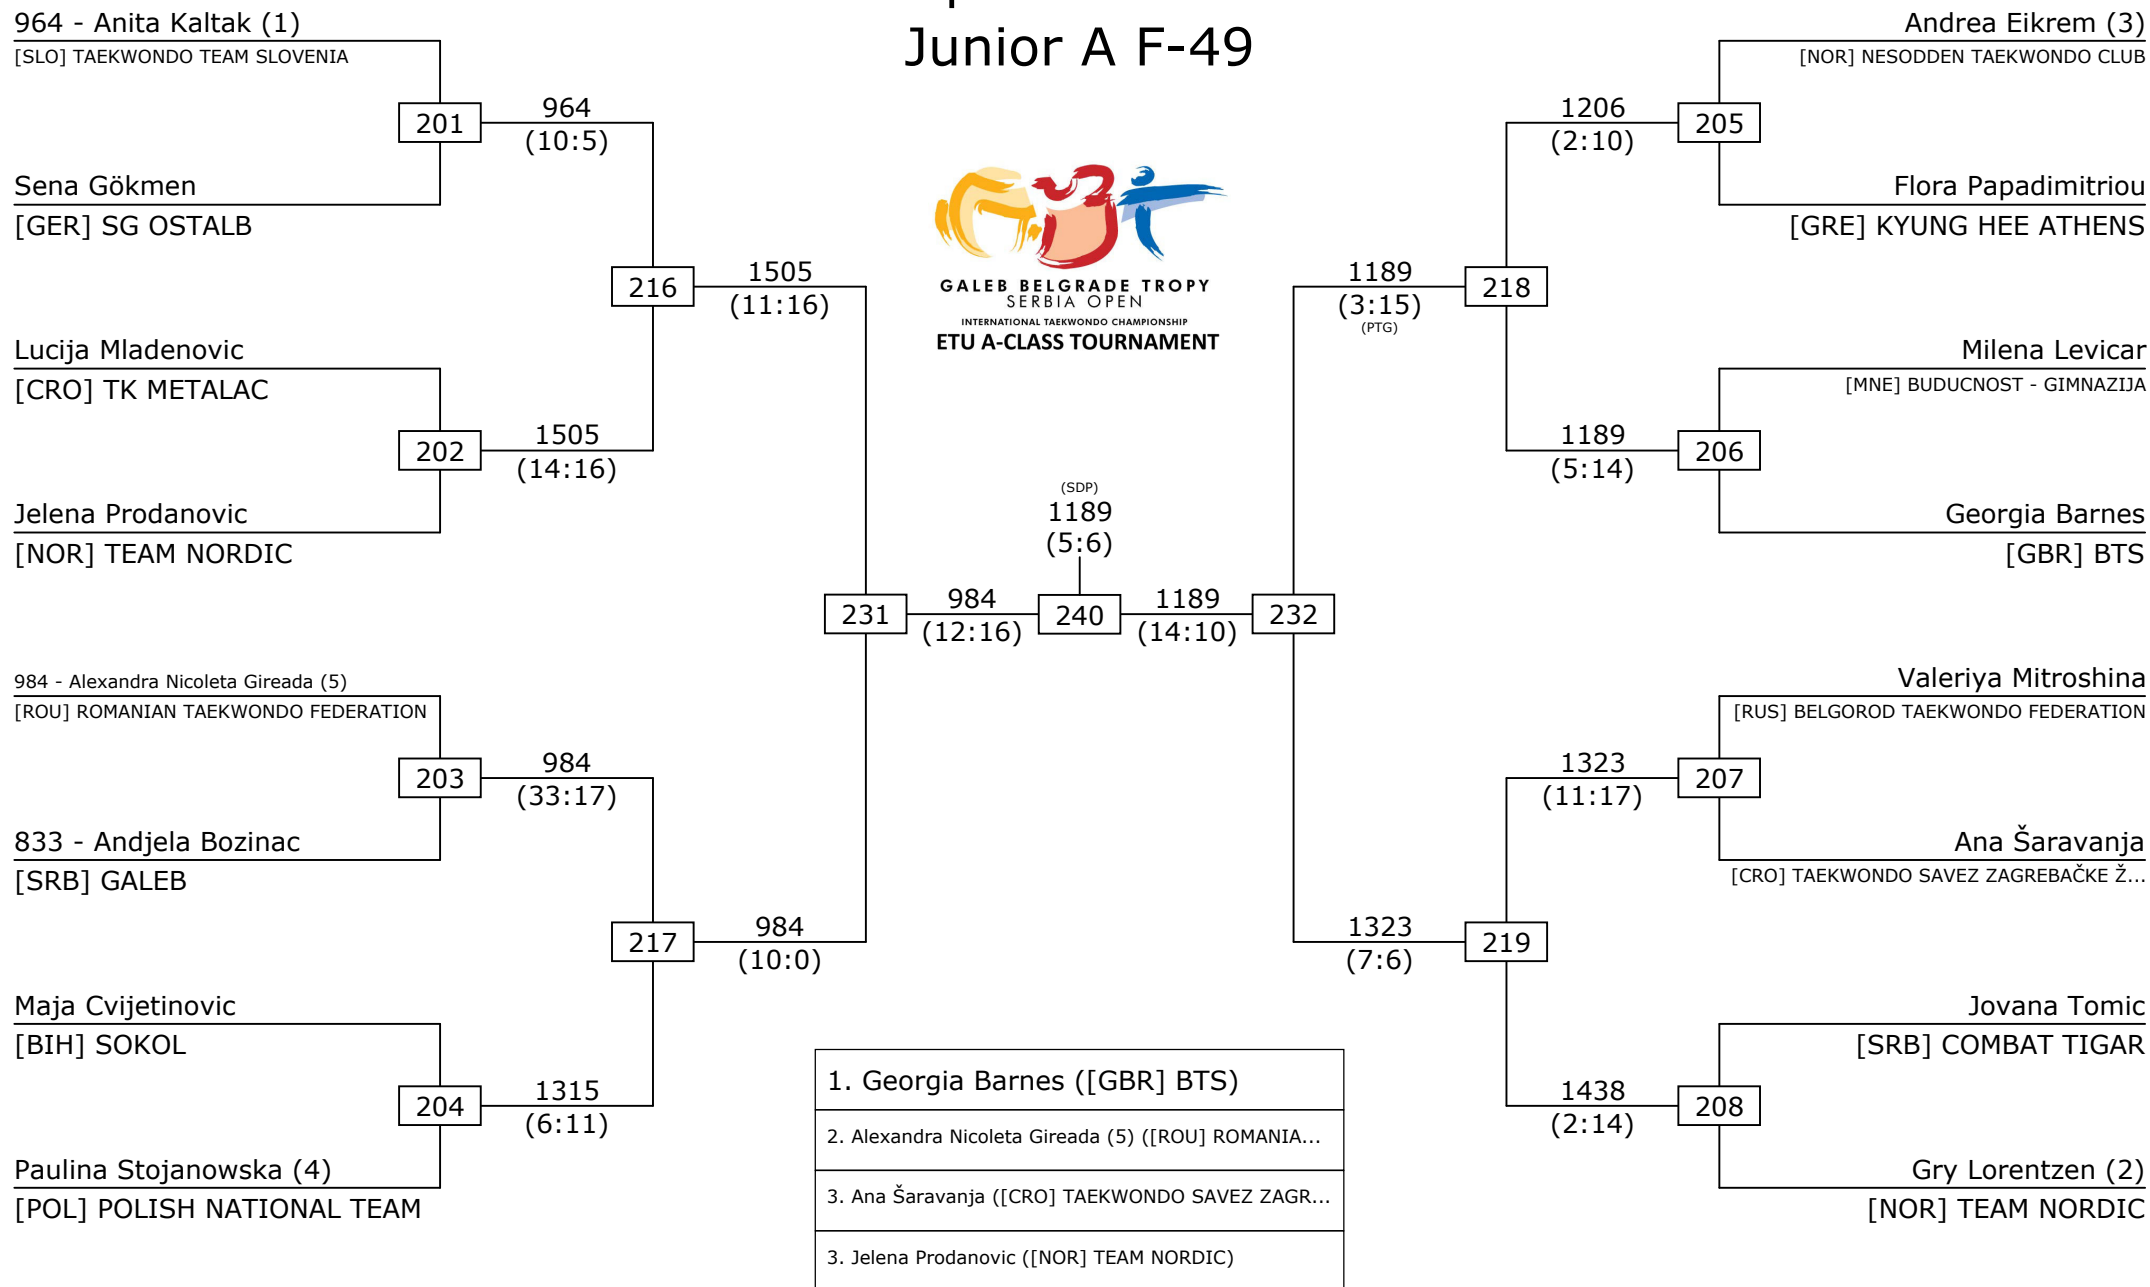

# XI GALEB BELGRADE TROPHY SERBIA OPEN

## Competition Area 2