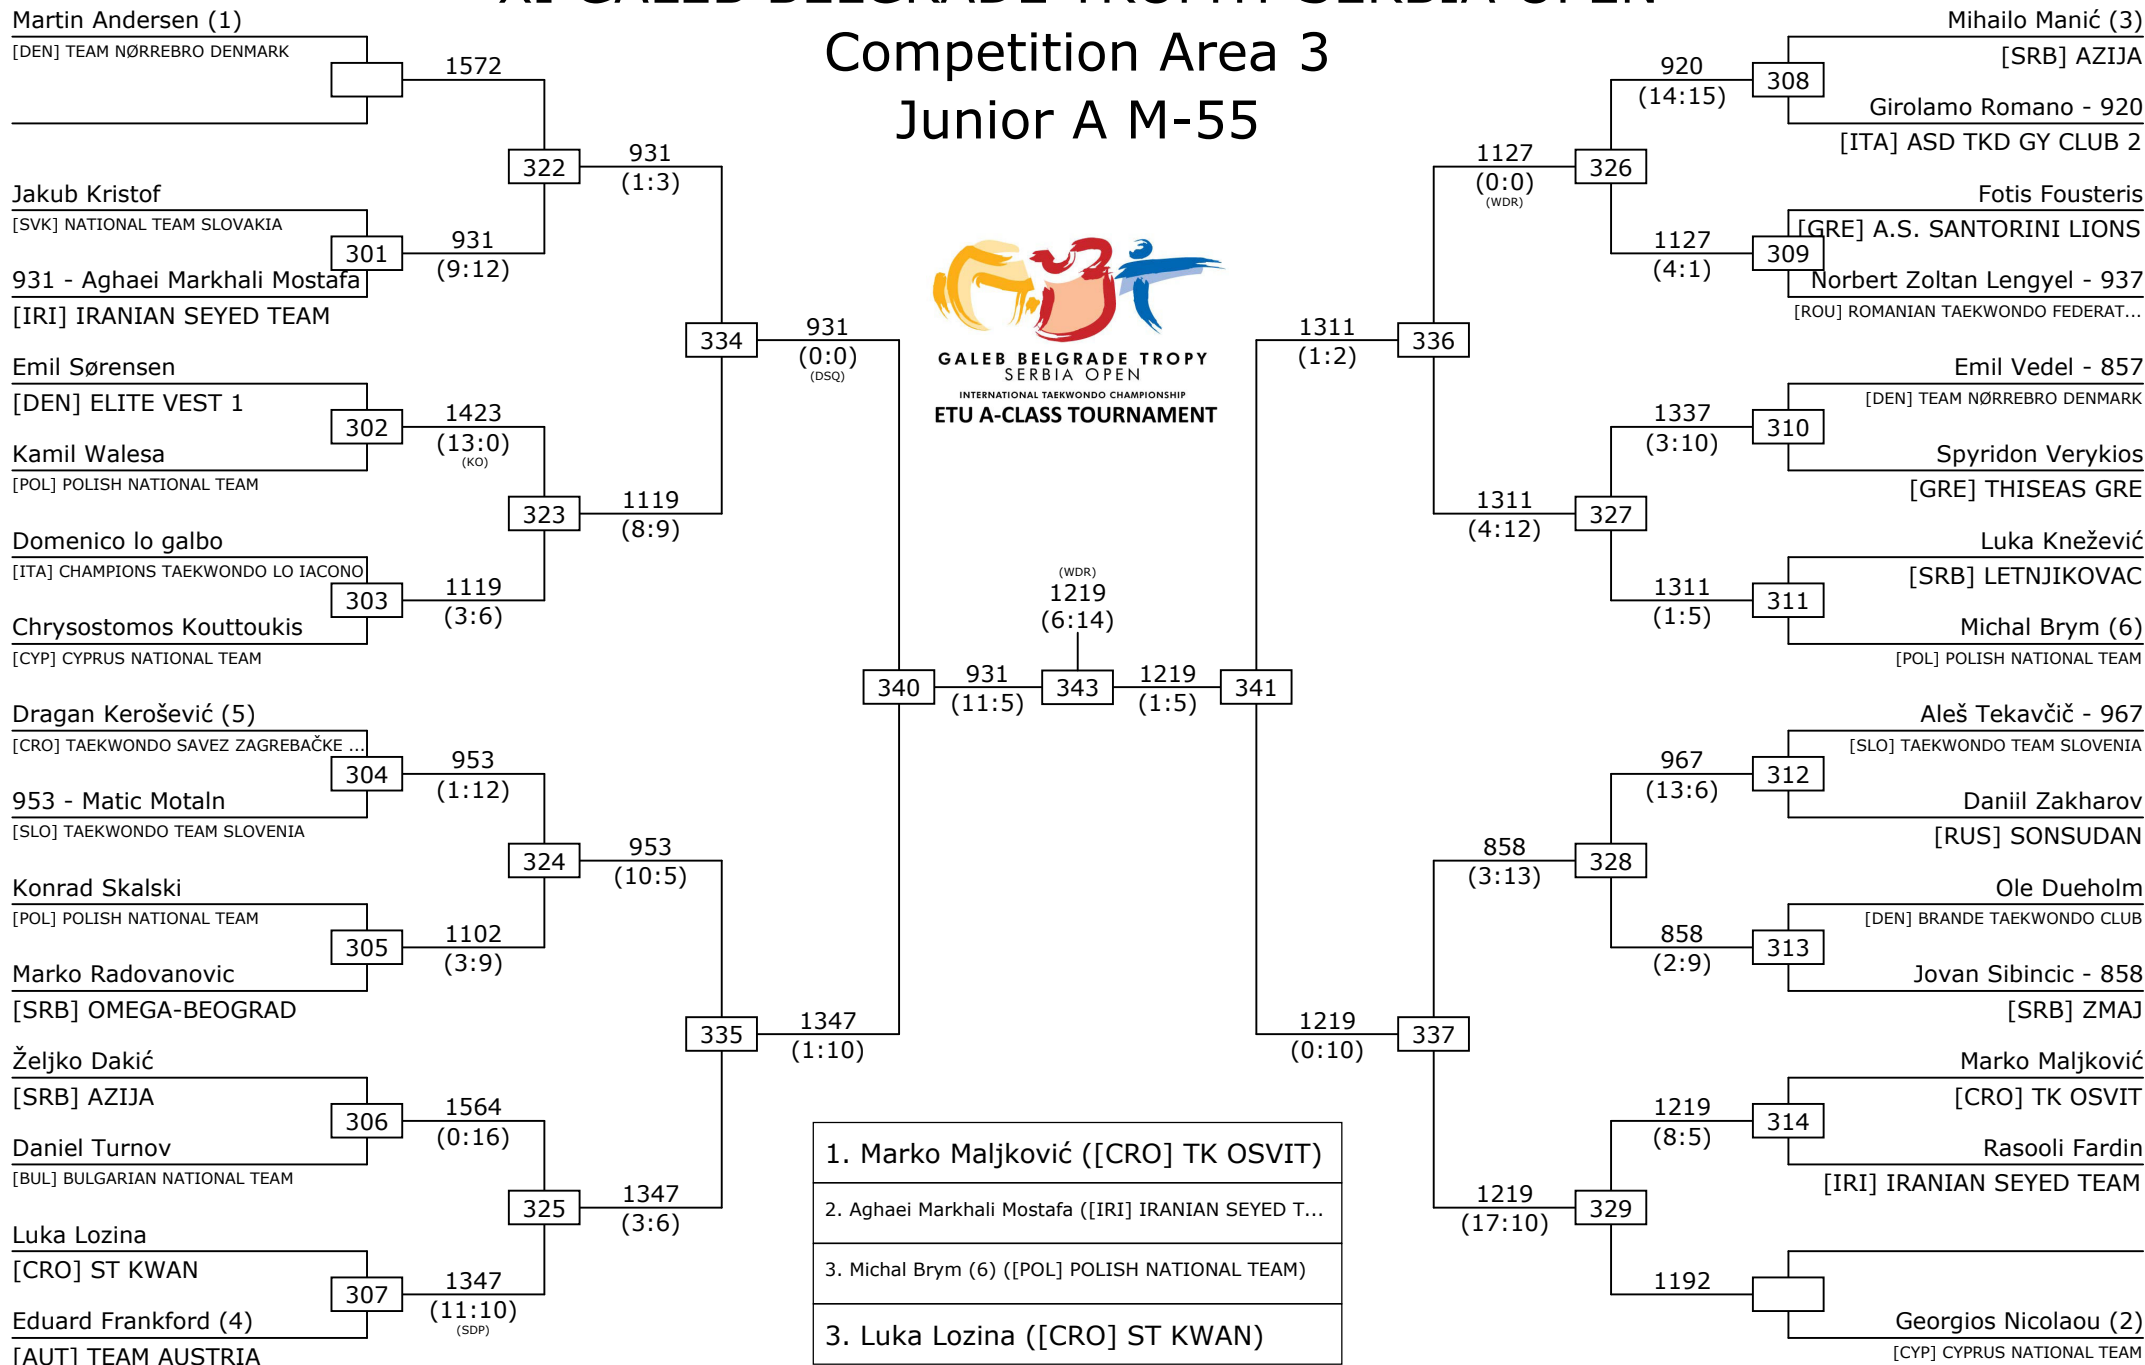

XI GALEB BELGRADE TROPHY SERBIA OPEN

Competition Area 3

Junior A M-55