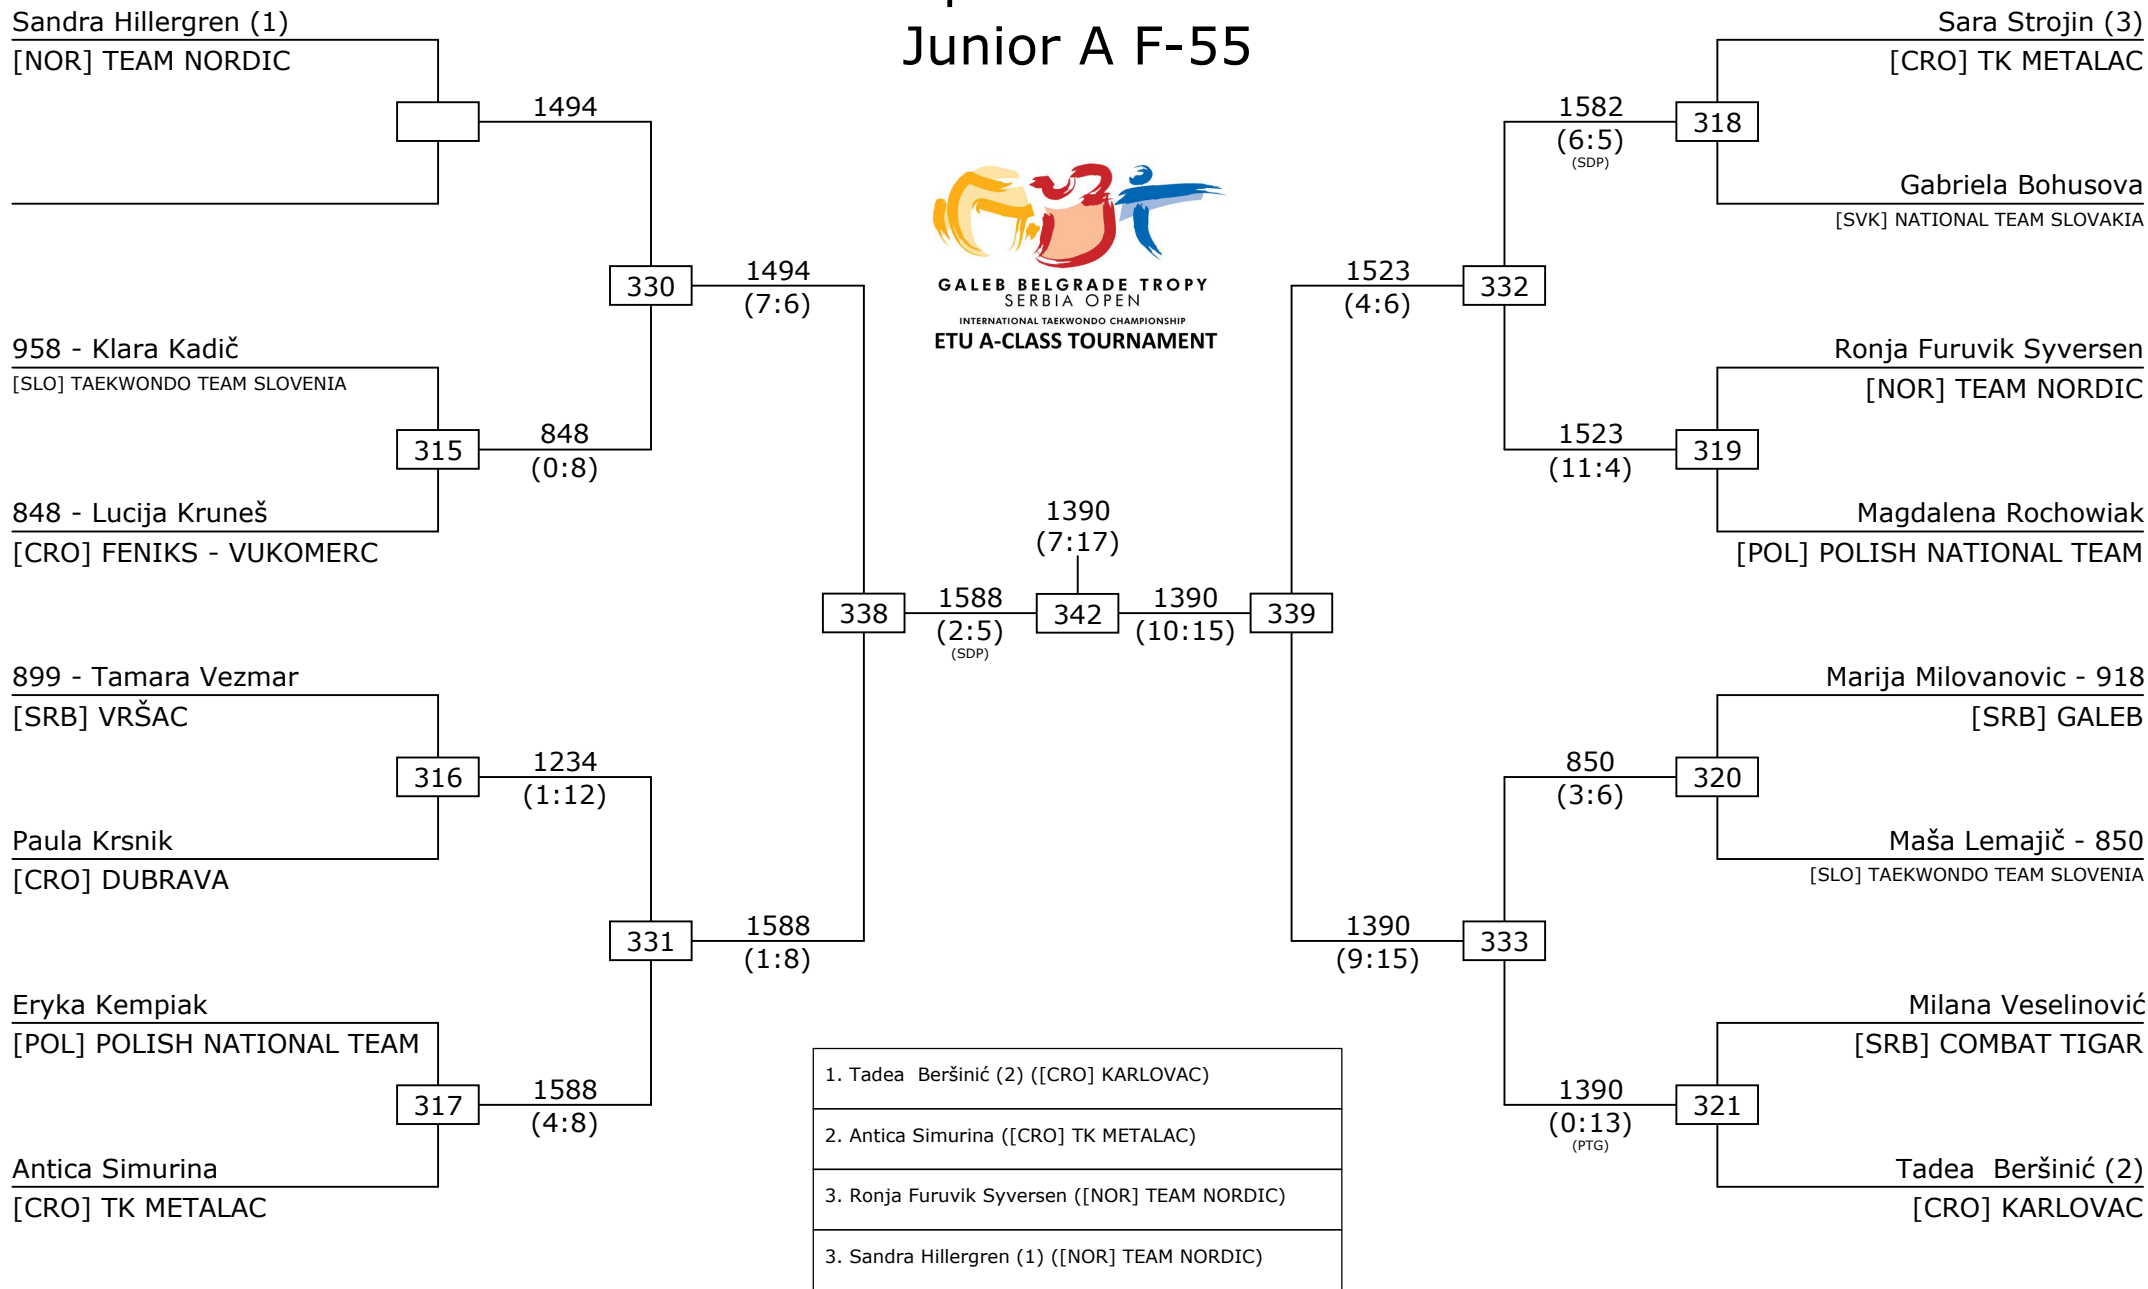

XI GALEB BELGRADE TROPHY SERBIA OPEN

Competition Area 3

Junior A F-55

GALEB BELGRADE TROPHY
SERBIA OPEN
INTERNATIONAL TAEKWONDO CHAMPIONSHIP
ETU A-CLASS TOURNAMENT