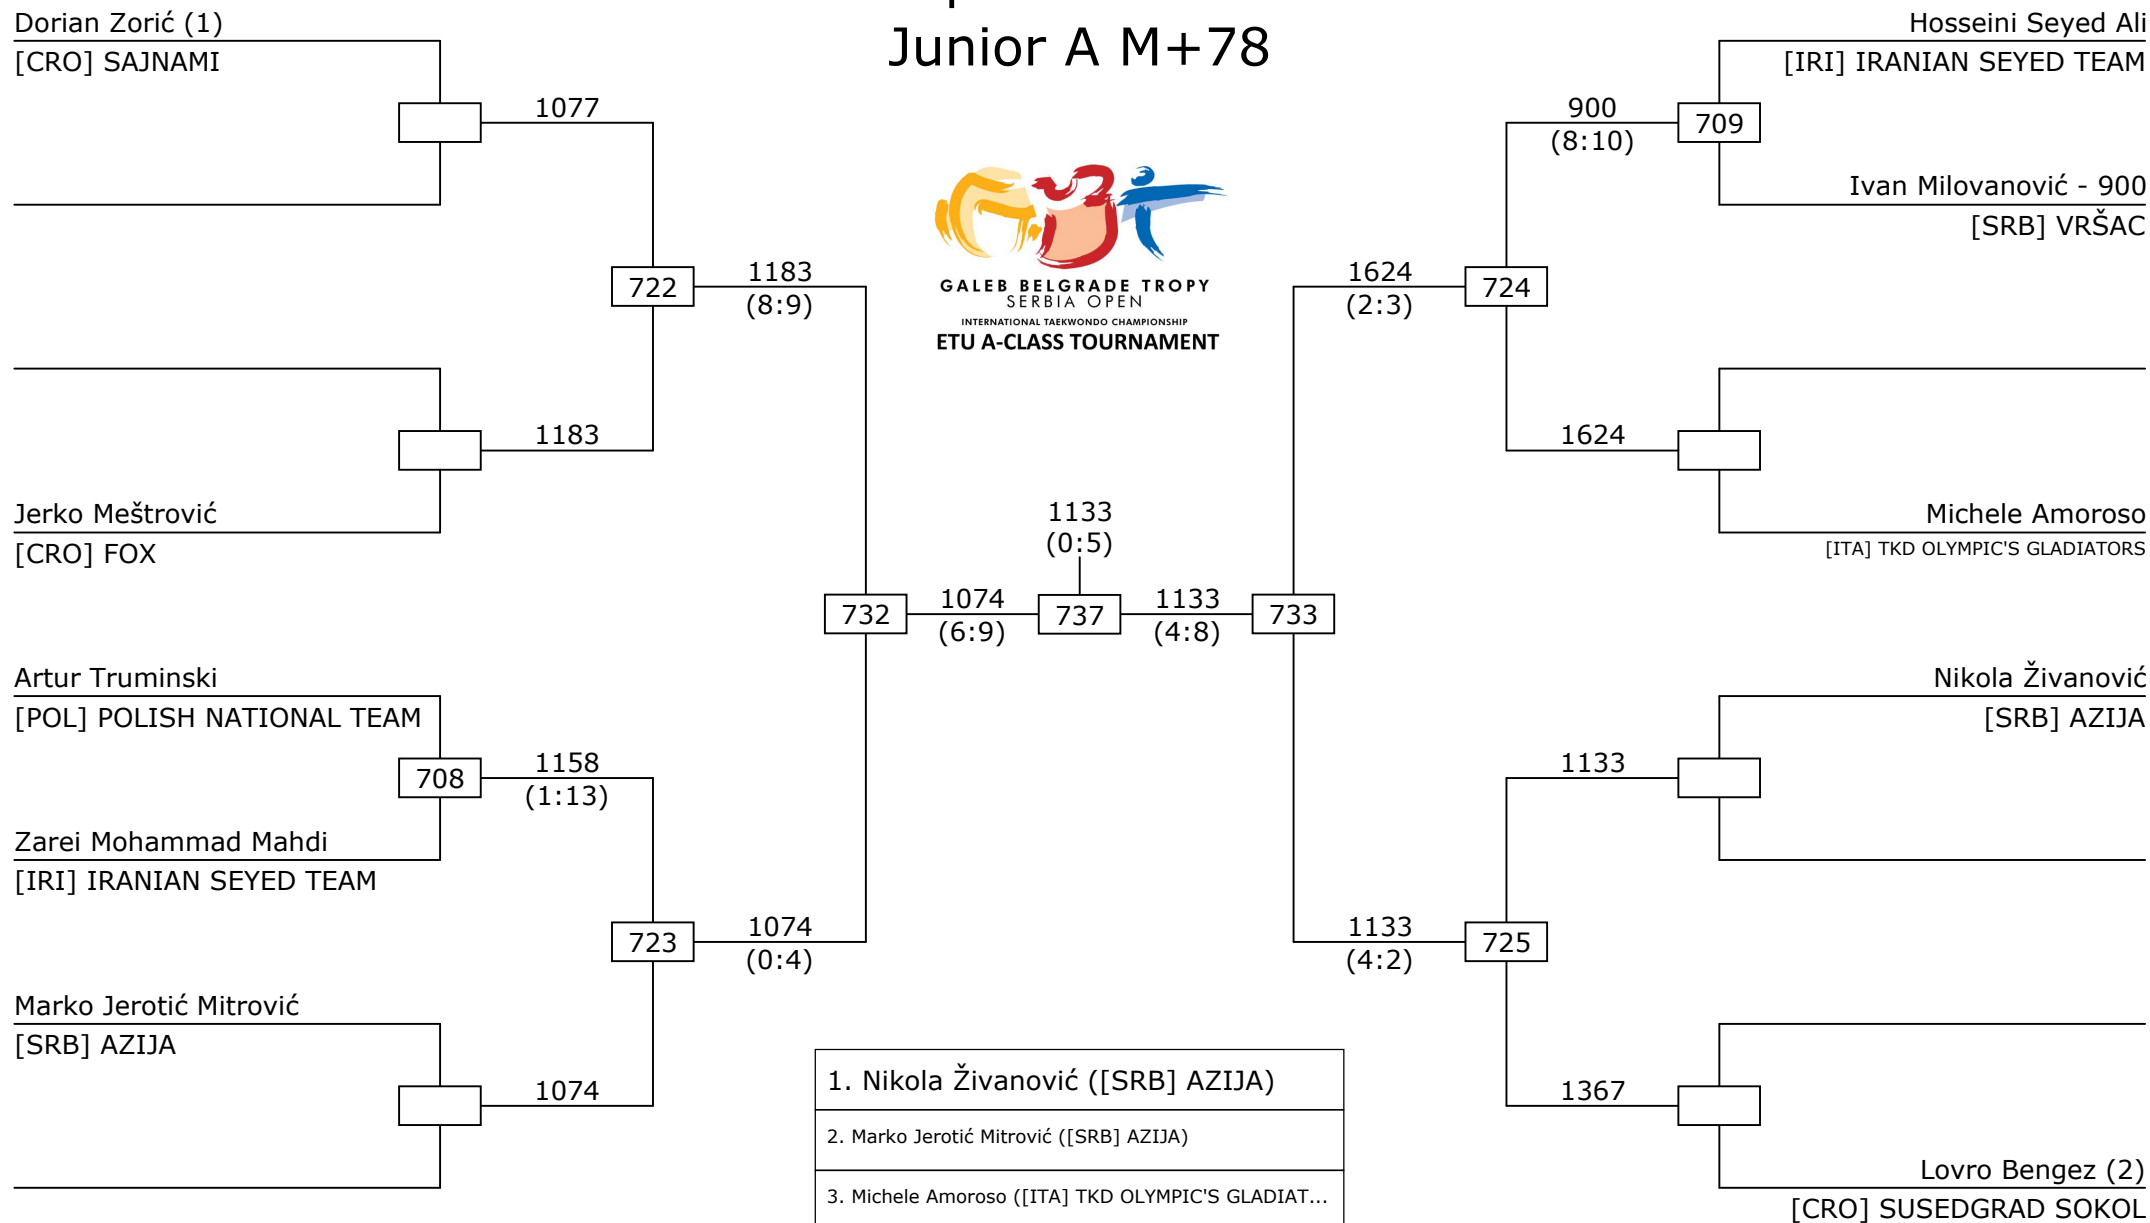

XI GALEB BELGRADE TROPHY SERBIA OPEN

Competition Area 7

Junior A M+78