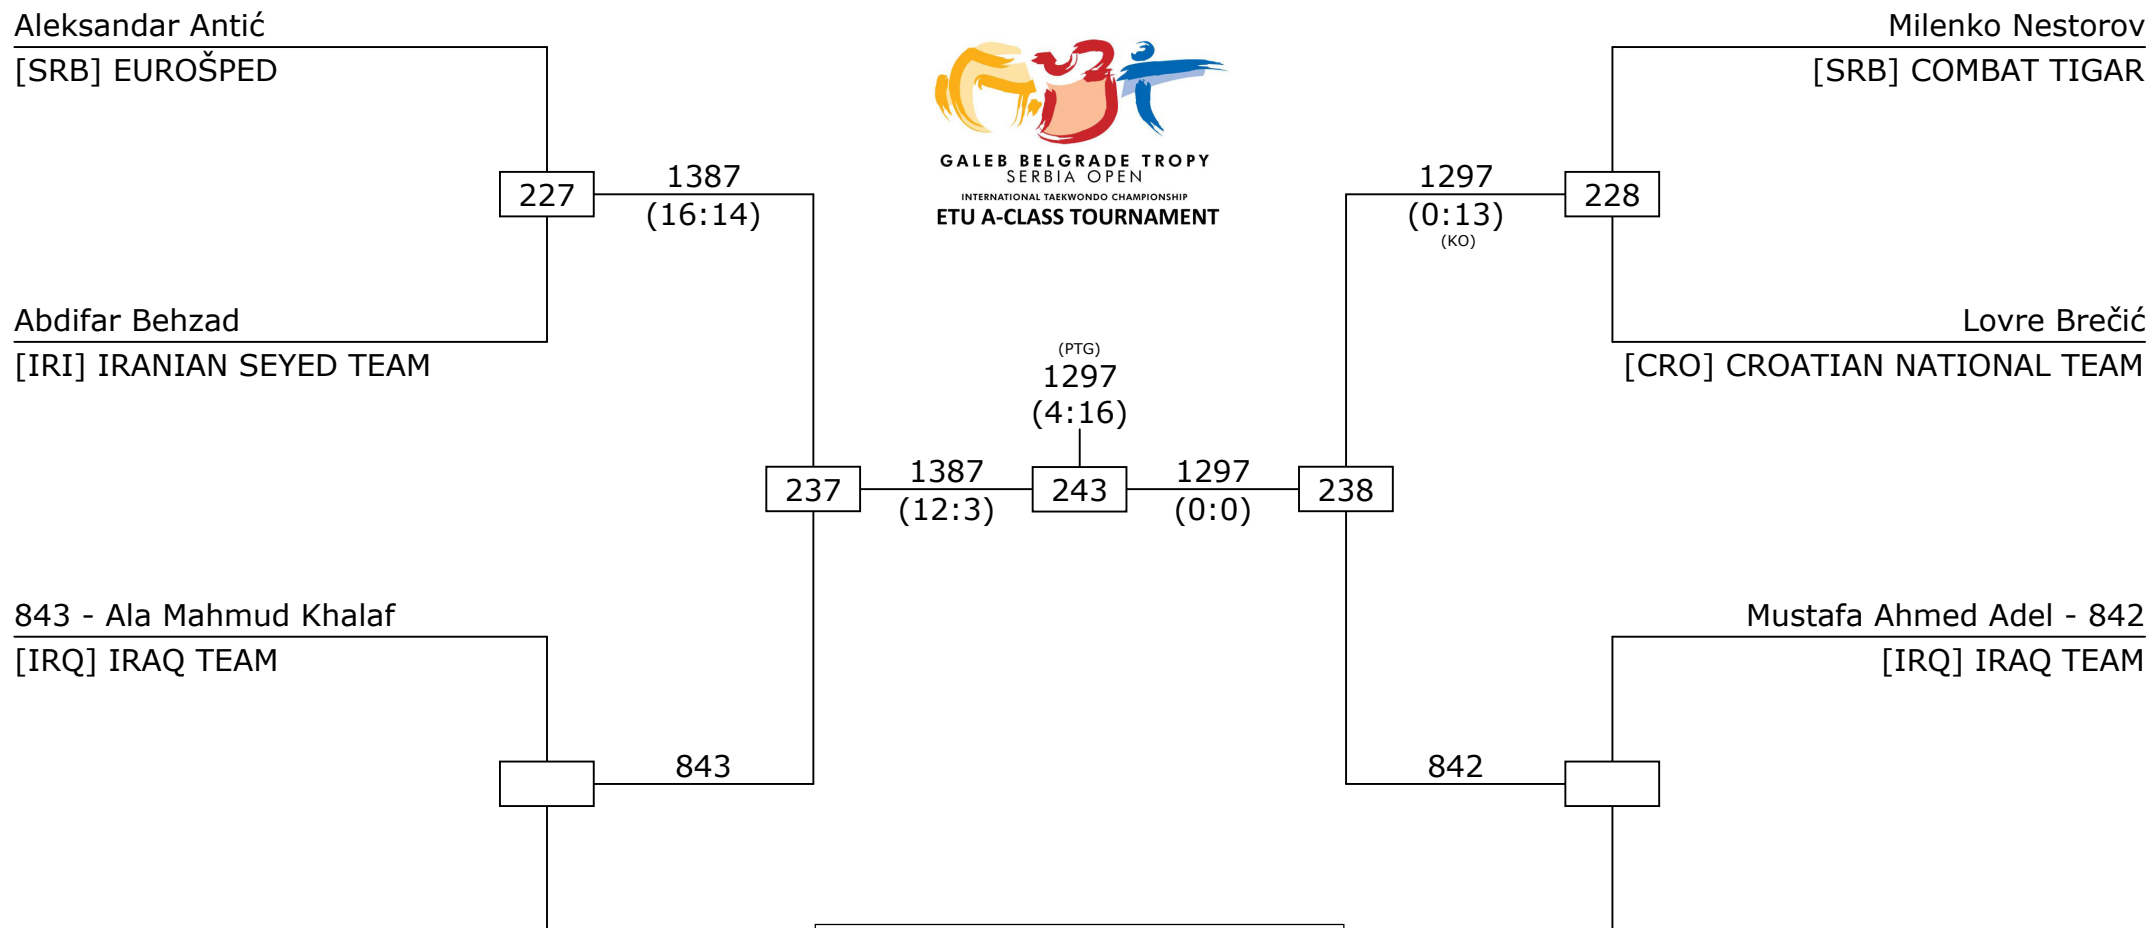

XI GALEB BELGRADE TROPHY SERBIA OPEN

Competition Area 2

Senior A M-54

1. Lovre Brečić ([CRO] CROATIAN NATIONAL TEAM)
2. Aleksandar Antić ([SRB] EUROŠPED)
3. Mustafa Ahmed Adel ([IRQ] IRAQ TEAM)
3. Ala Mahmud Khalaf ([IRQ] IRAQ TEAM)