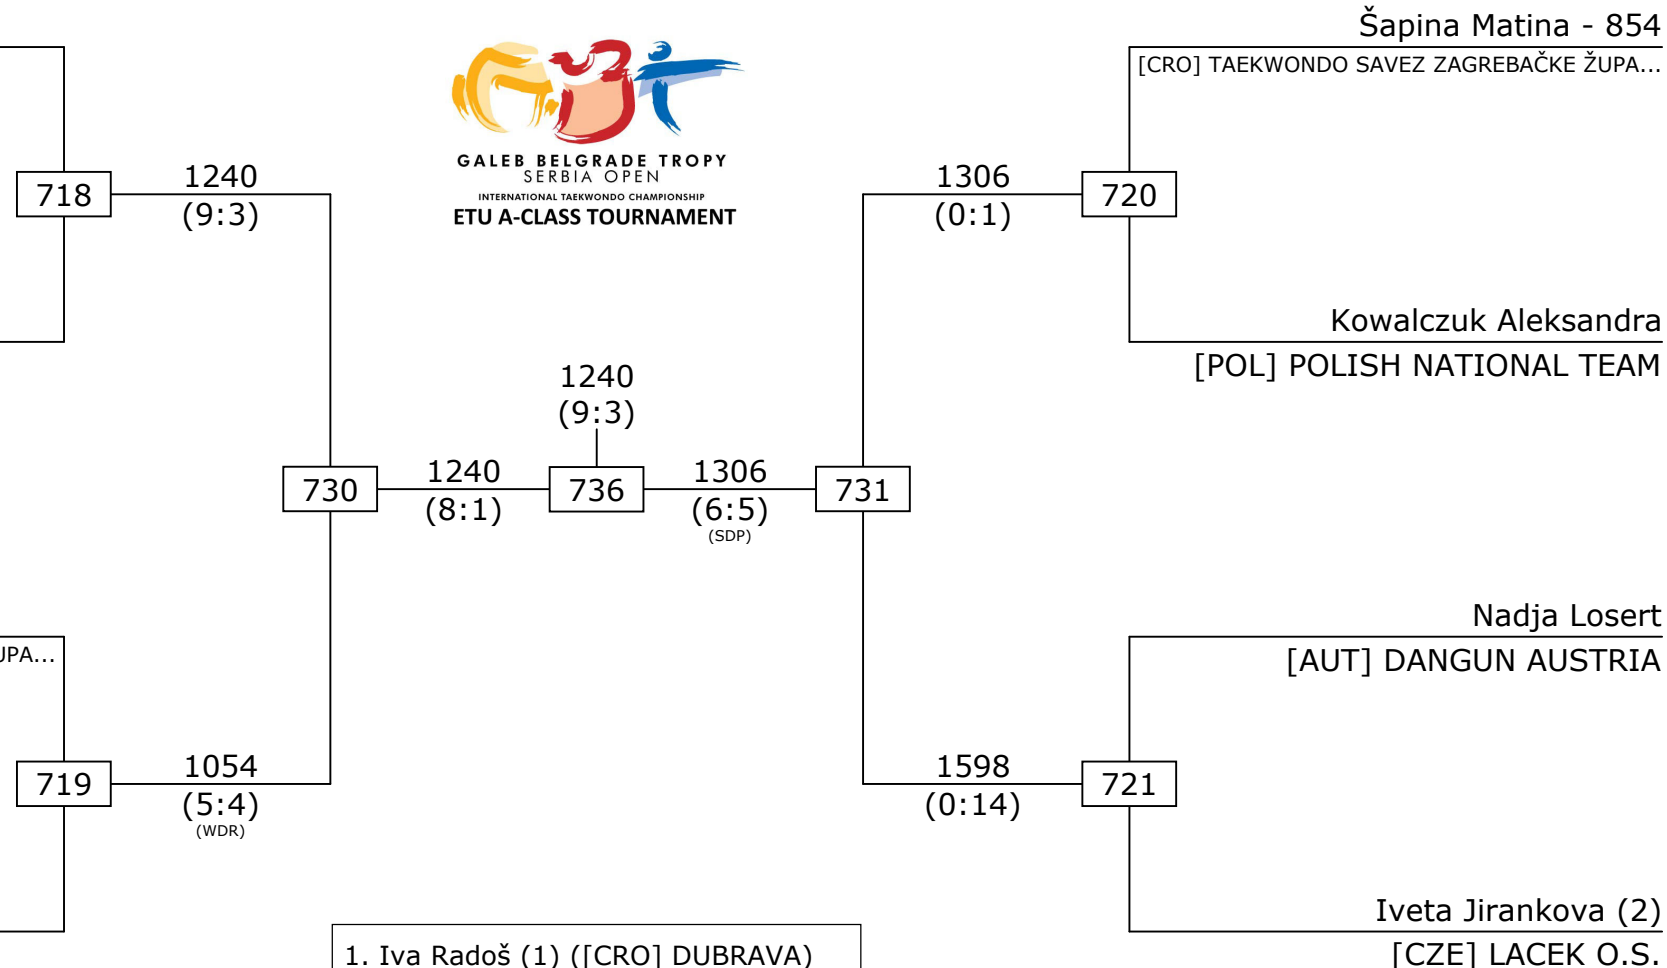

XI GALEB BELGRADE TROPHY SERBIA OPEN

Competition Area 7

Junior A F+68

Iva Radoš (1)
[CRO] DUBRAVA

Jelena Detic
[CRO] TK METALAC

Melani ADAMIĆ GOLIĆ
[CRO] TAEKWONDO SAVEZ ZAGREBAČKE ŽUPA...

965 - Arbnora Kokollari
[SLO] TAEKWONDO TEAM SLOVENIA

Šapina Matina - 854
[CRO] TAEKWONDO SAVEZ ZAGREBAČKE ŽUPA...

Kowalczuk Aleksandra
[POL] POLISH NATIONAL TEAM

Nadja Losert
[AUT] DANGUN AUSTRIA

Iveta Jirankova (2)
[CZE] LACEK O.S.

1. Iva Radoš (1) ([CRO] DUBRAVA)
2. Kowalczuk Aleksandra ([POL] POLISH NATIONAL ...)
3. Iveta Jirankova (2) ([CZE] LACEK O.S.)
3. Melani ADAMIĆ GOLIĆ ([CRO] TAEKWONDO SAVE...)