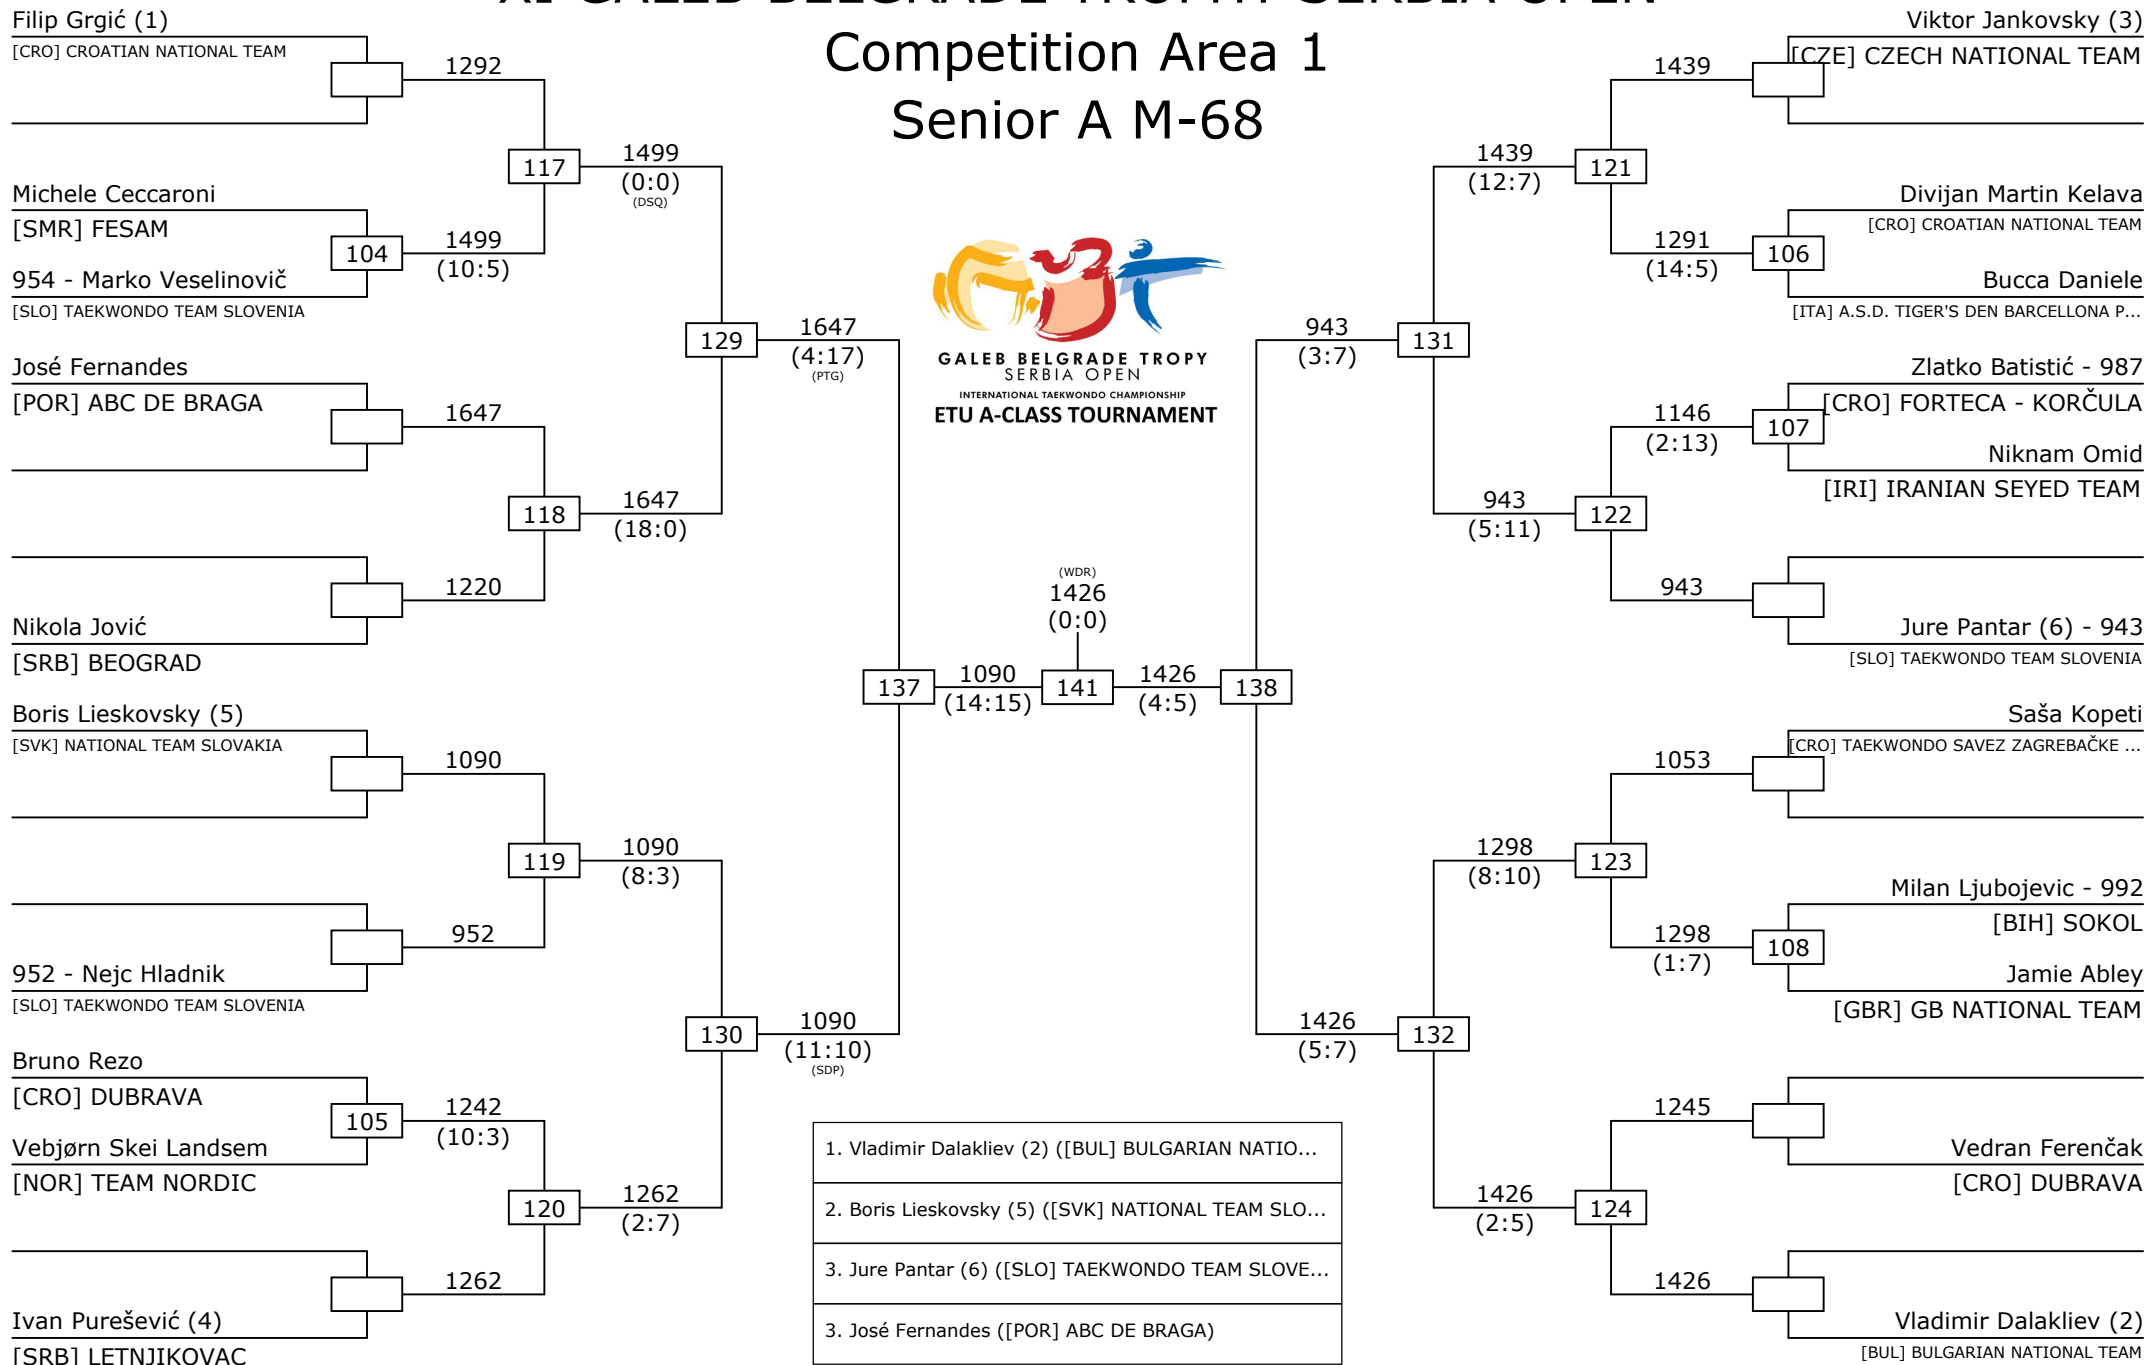

XI GALEB BELGRADE TROPHY SERBIA OPEN

Competition Area 1 Senior A M-68