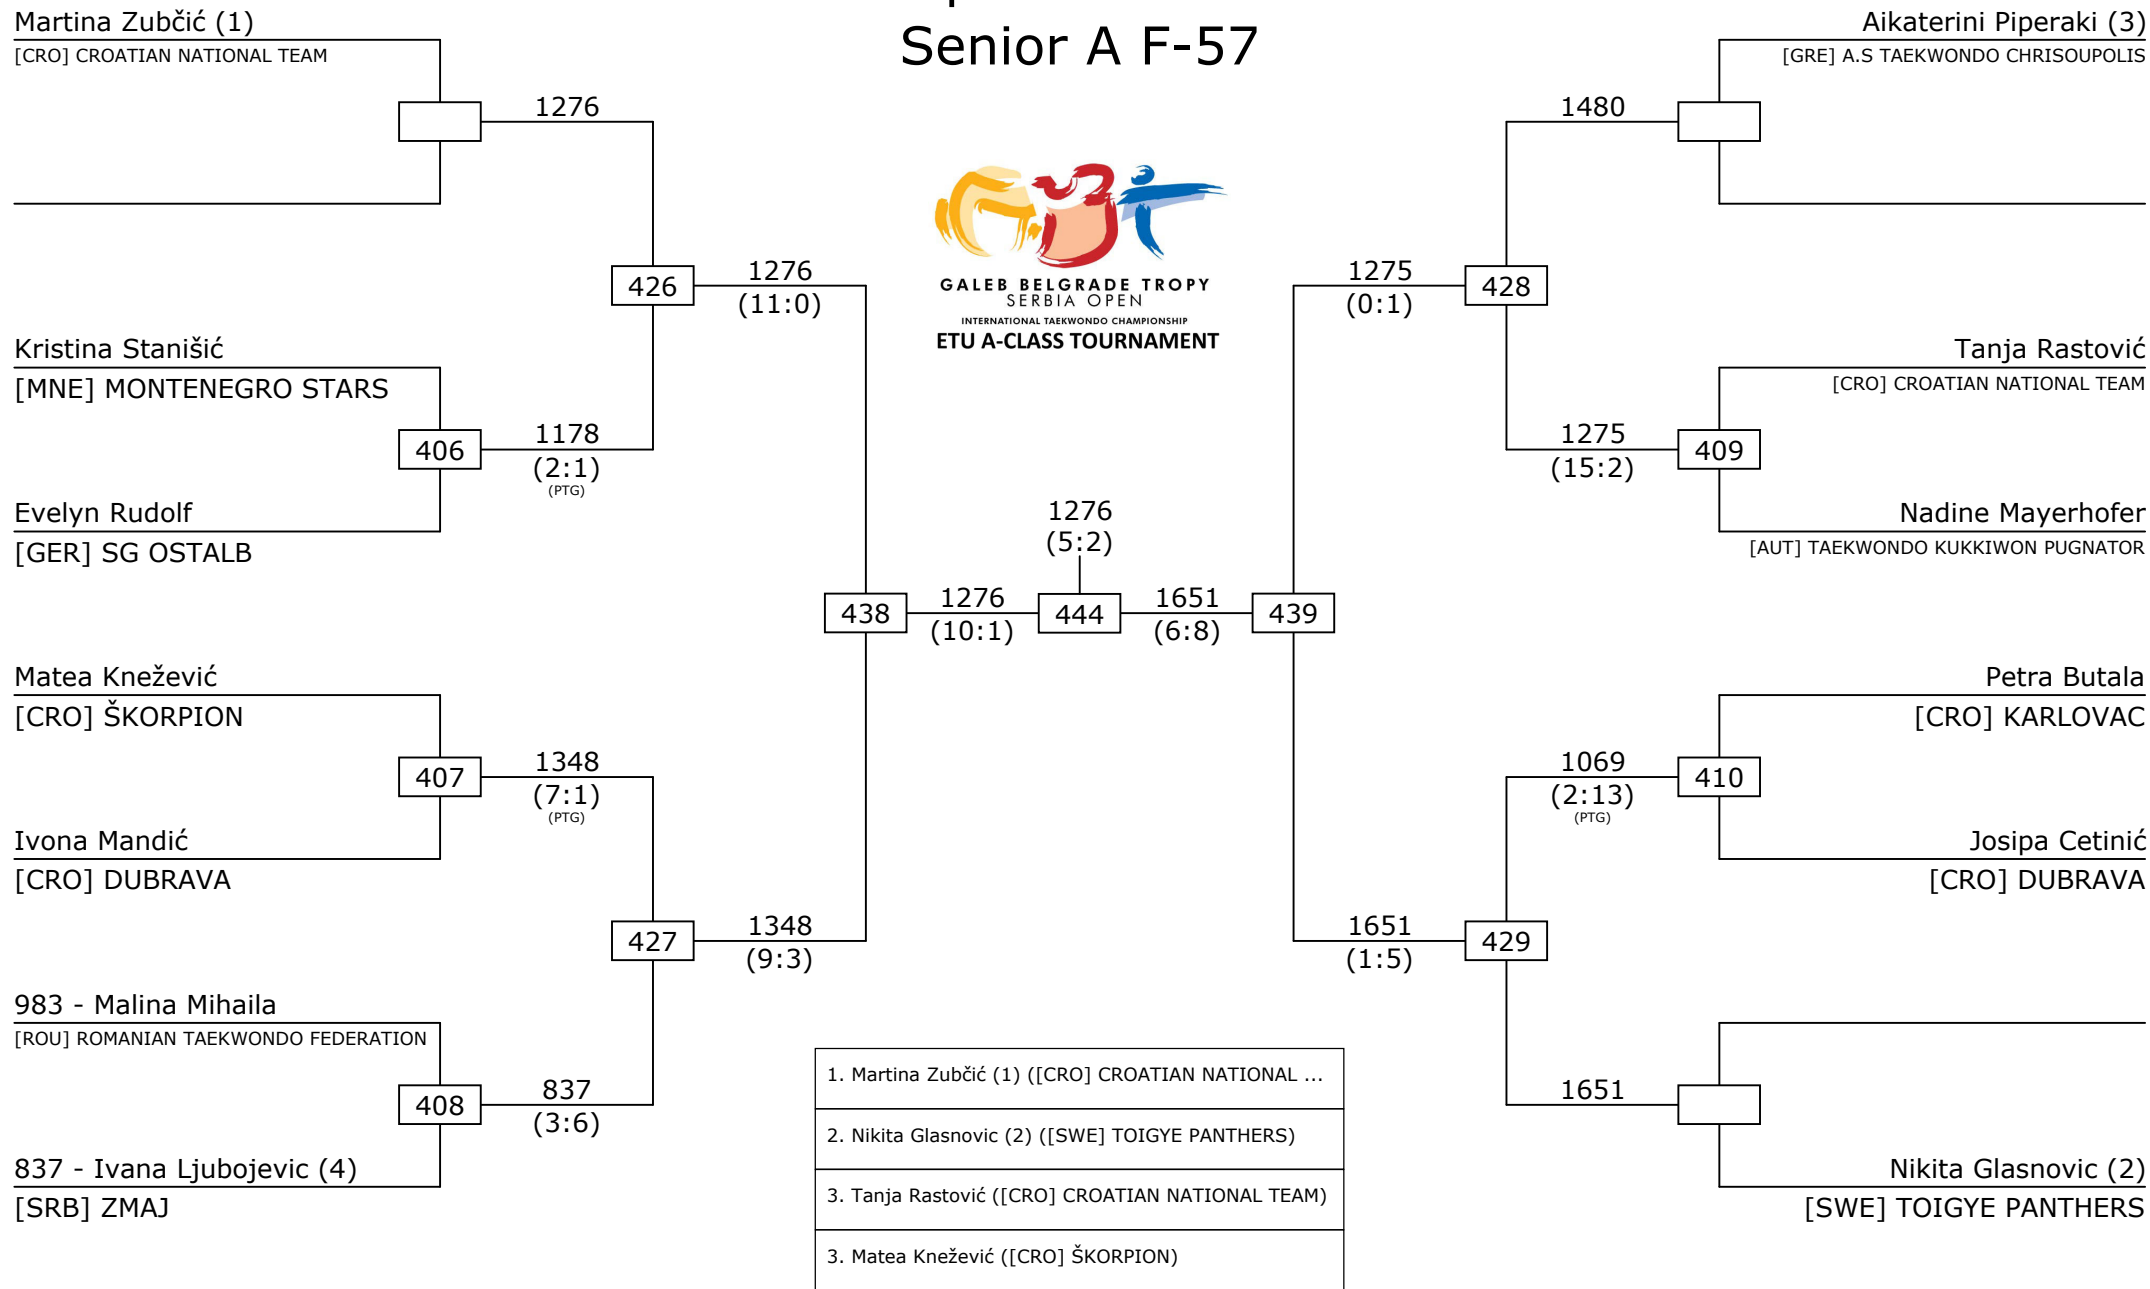

XI GALEB BELGRADE TROPHY SERBIA OPEN

Competition Area 4

Senior A F-57