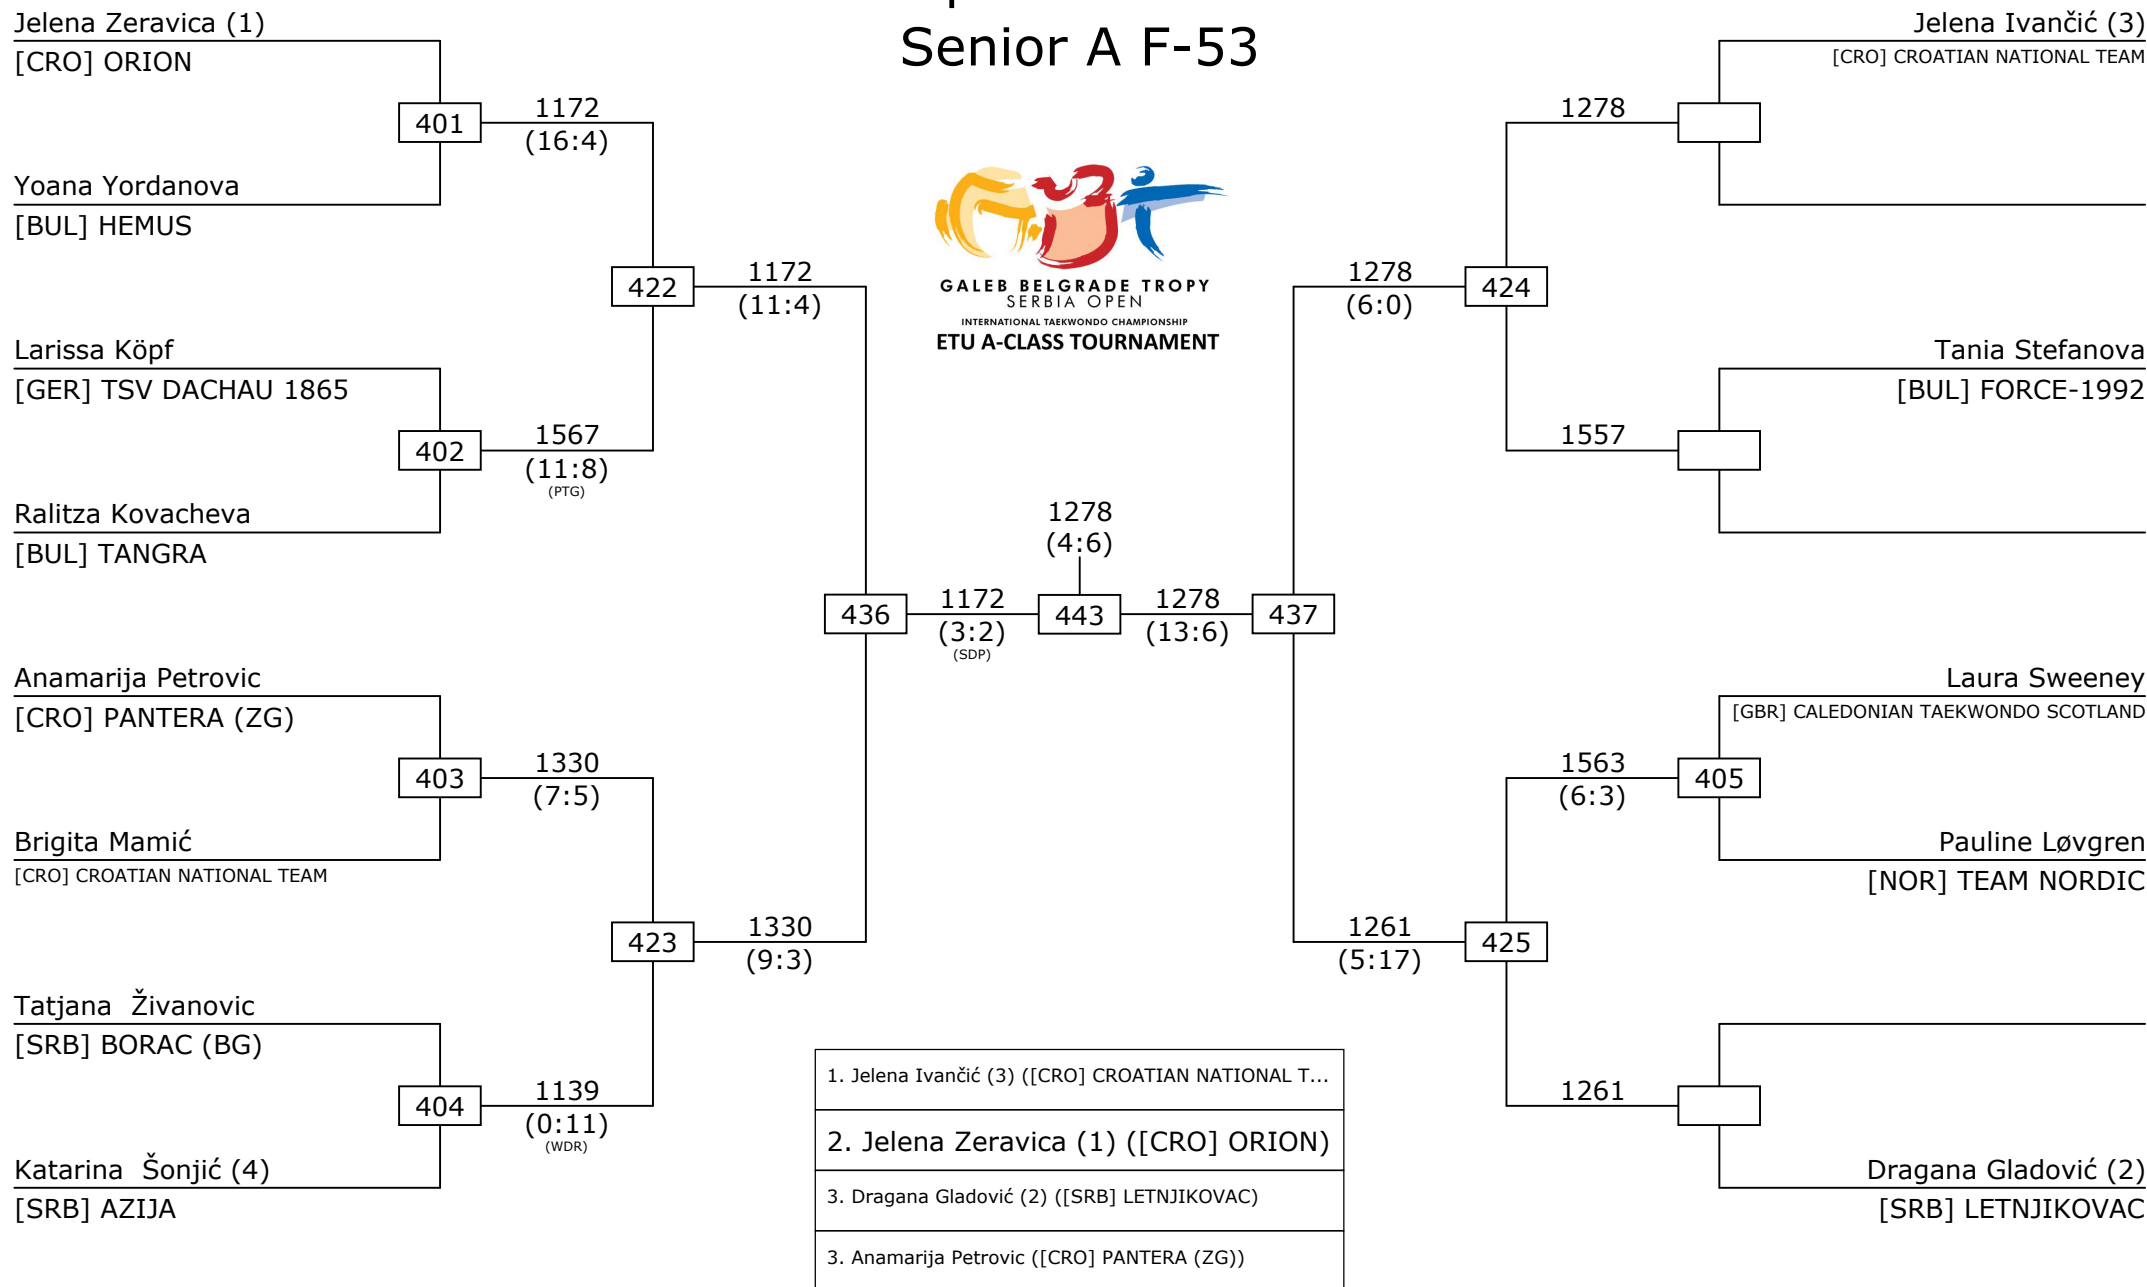

XI GALEB BELGRADE TROPHY SERBIA OPEN

Competition Area 4

Senior A F-53